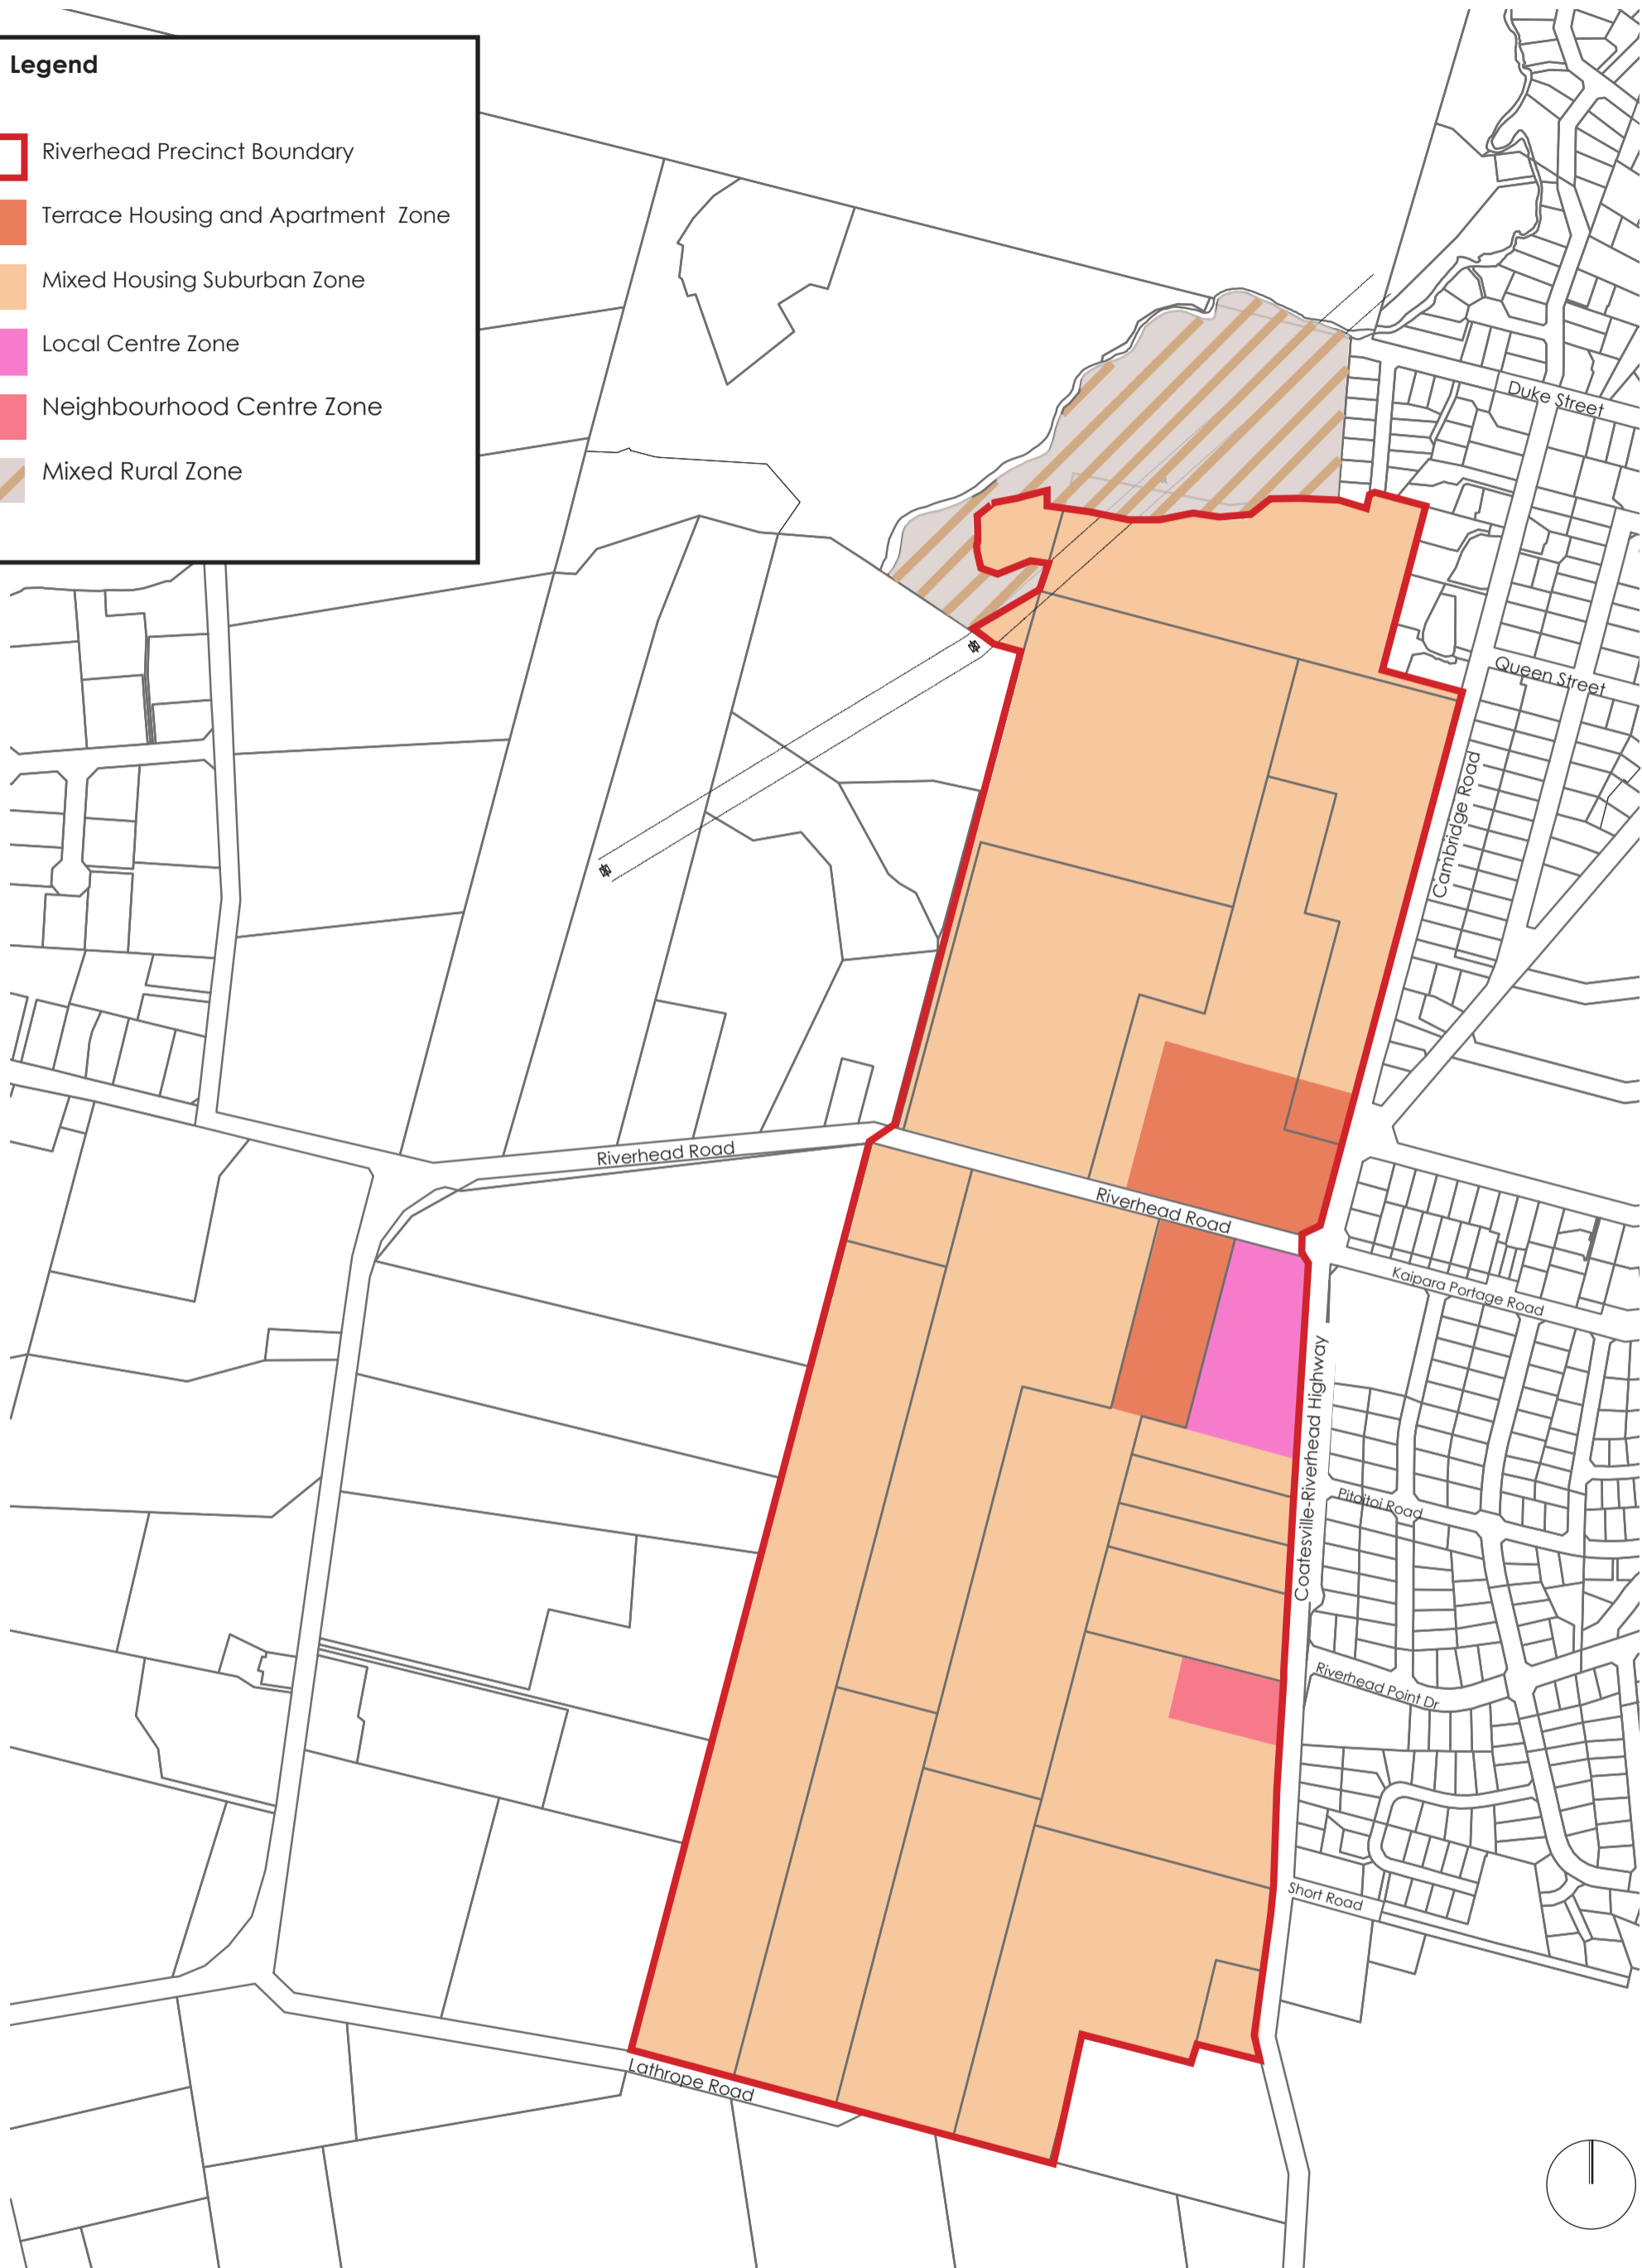

Legend

-  Riverhead Precinct Boundary
-  Terrace Housing and Apartment Zone
-  Mixed Housing Suburban Zone
-  Local Centre Zone
-  Neighbourhood Centre Zone
-  Mixed Rural Zone

RIVERHEAD PRECINCT - ZONING PLAN