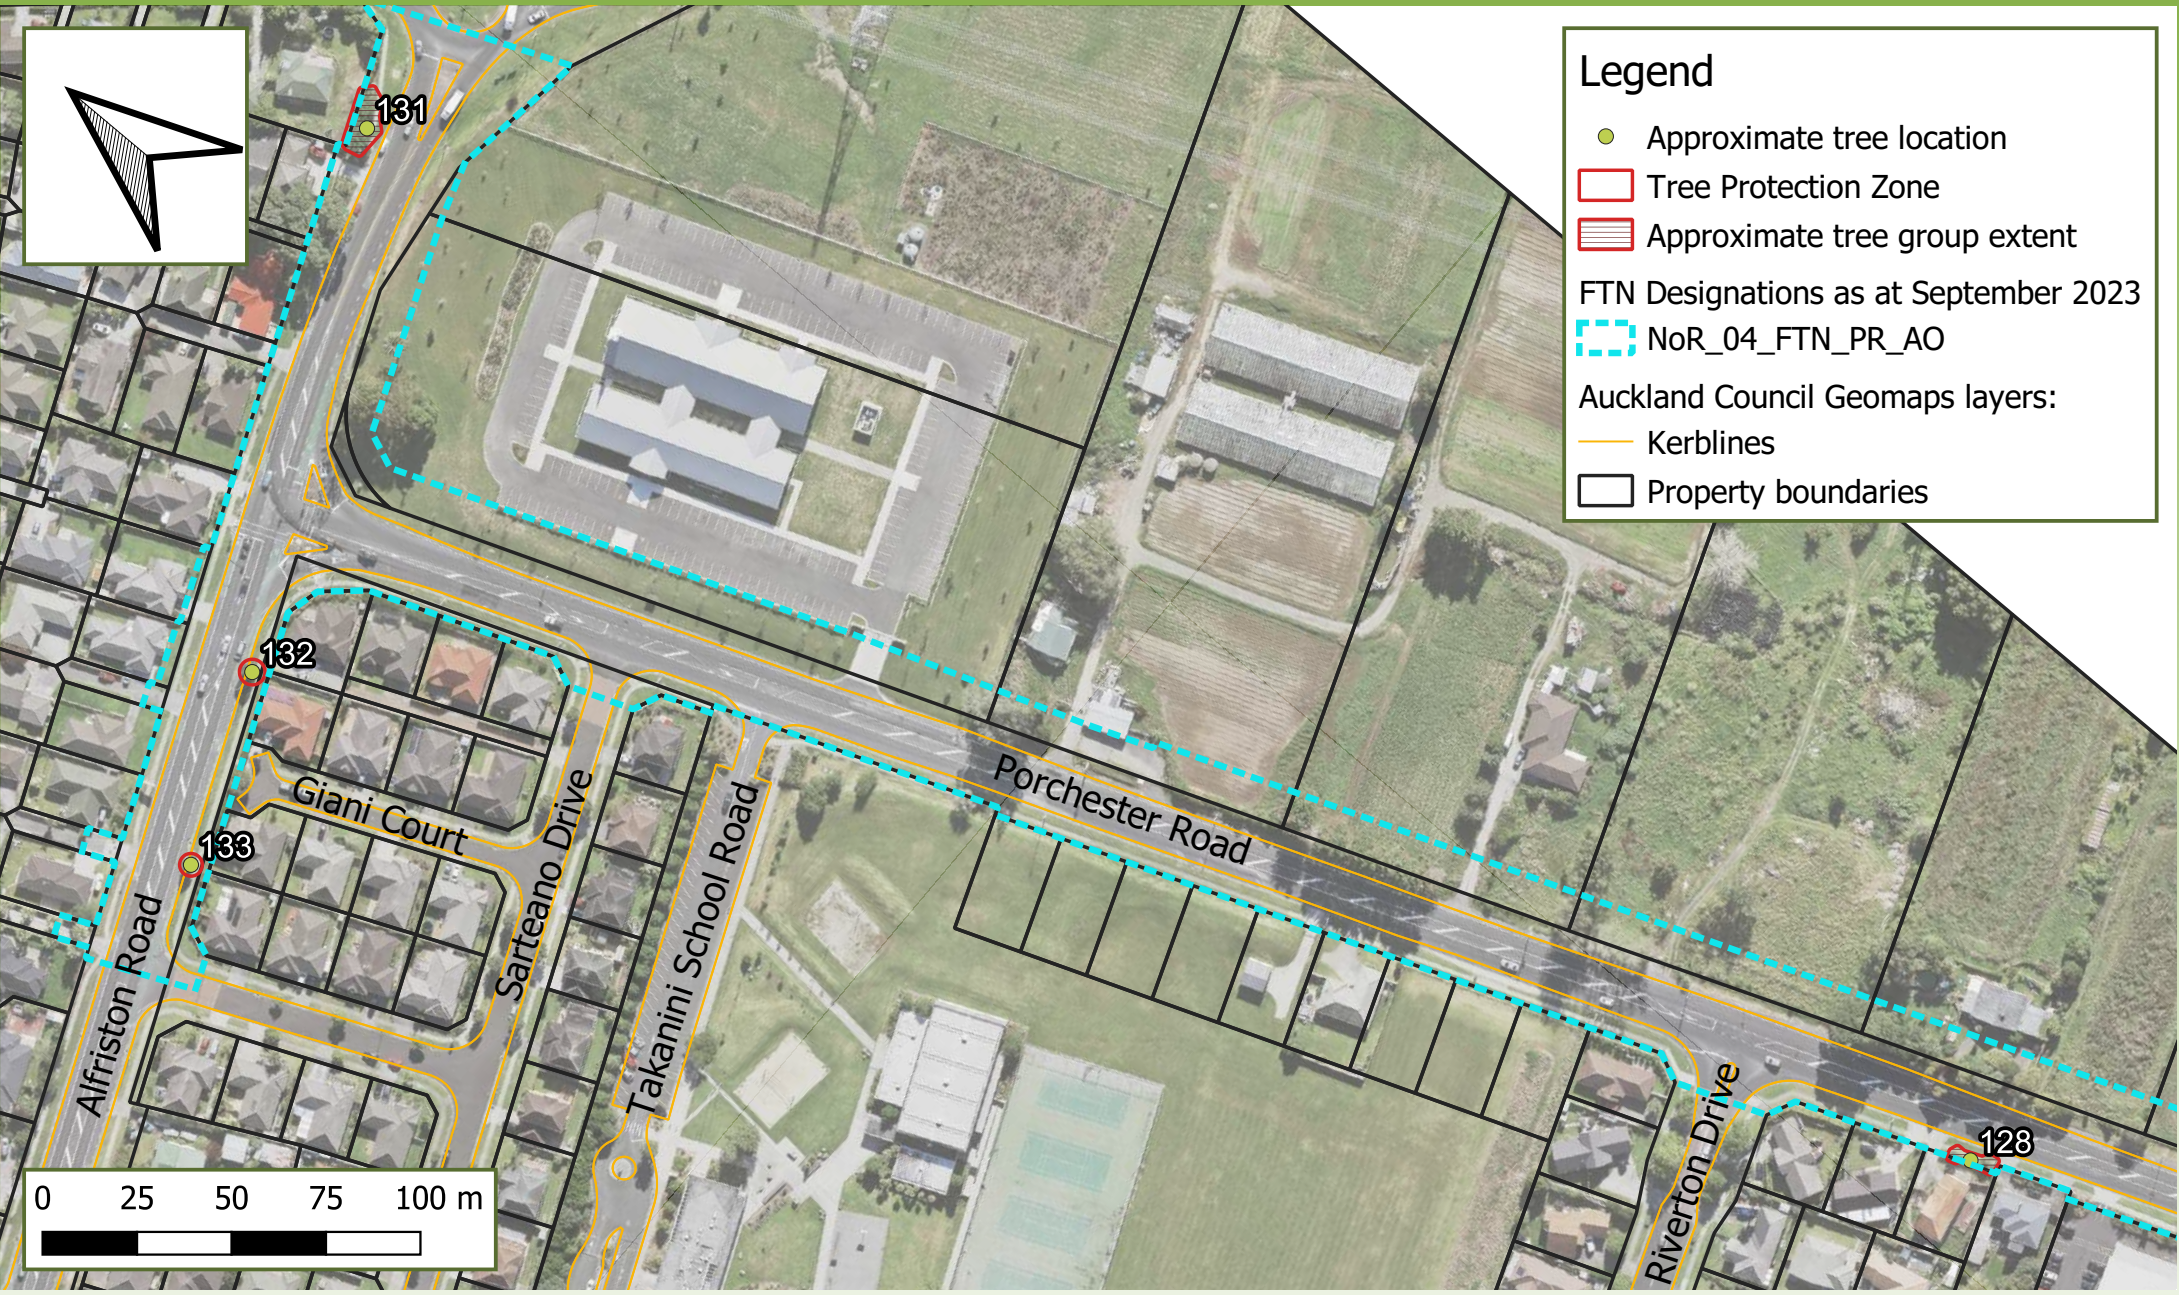

**Legend**

-  Approximate tree location
-  Approximate tree group extent

FTN Designations as at September 2023

-  NoR\_04\_FTN\_PR\_AO

Auckland Council Geomaps layers:

-  Kerblines
-  Property boundaries

**Project: South FTN**  
**Title: Tree Location Plan - NoR4 - Porchester Road - Plan 3**  
**Client: Supporting Growth**

Drawing No.: J2573-NOR4-03  
 Version: 02  
 Date: 2 October 2023

**CRAIG WEBB**  
Consultant Arborist

**Project: South FTN**  
**Title: Tree Location Plan - NoR4 - Porchester Road - Plan 4**  
**Client: Supporting Growth**

Drawing No.: J2573-NOR4-04

Version: 03

Date: 2 October 2023

**Legend**

-  Approximate tree location
-  Tree Protection Zone
-  Approximate tree group extent

FTN Designations as at September 2023

-  NoR\_04\_FTN\_PR\_AO

Auckland Council Geomaps layers:

-  Kerblines
-  Property boundaries

**CRAIG WEBB**  
Consultant Arborist

**Project: South FTN**  
**Title: Tree Location Plan - NoR4 - Porchester Road - Plan 5**  
**Client: Supporting Growth**