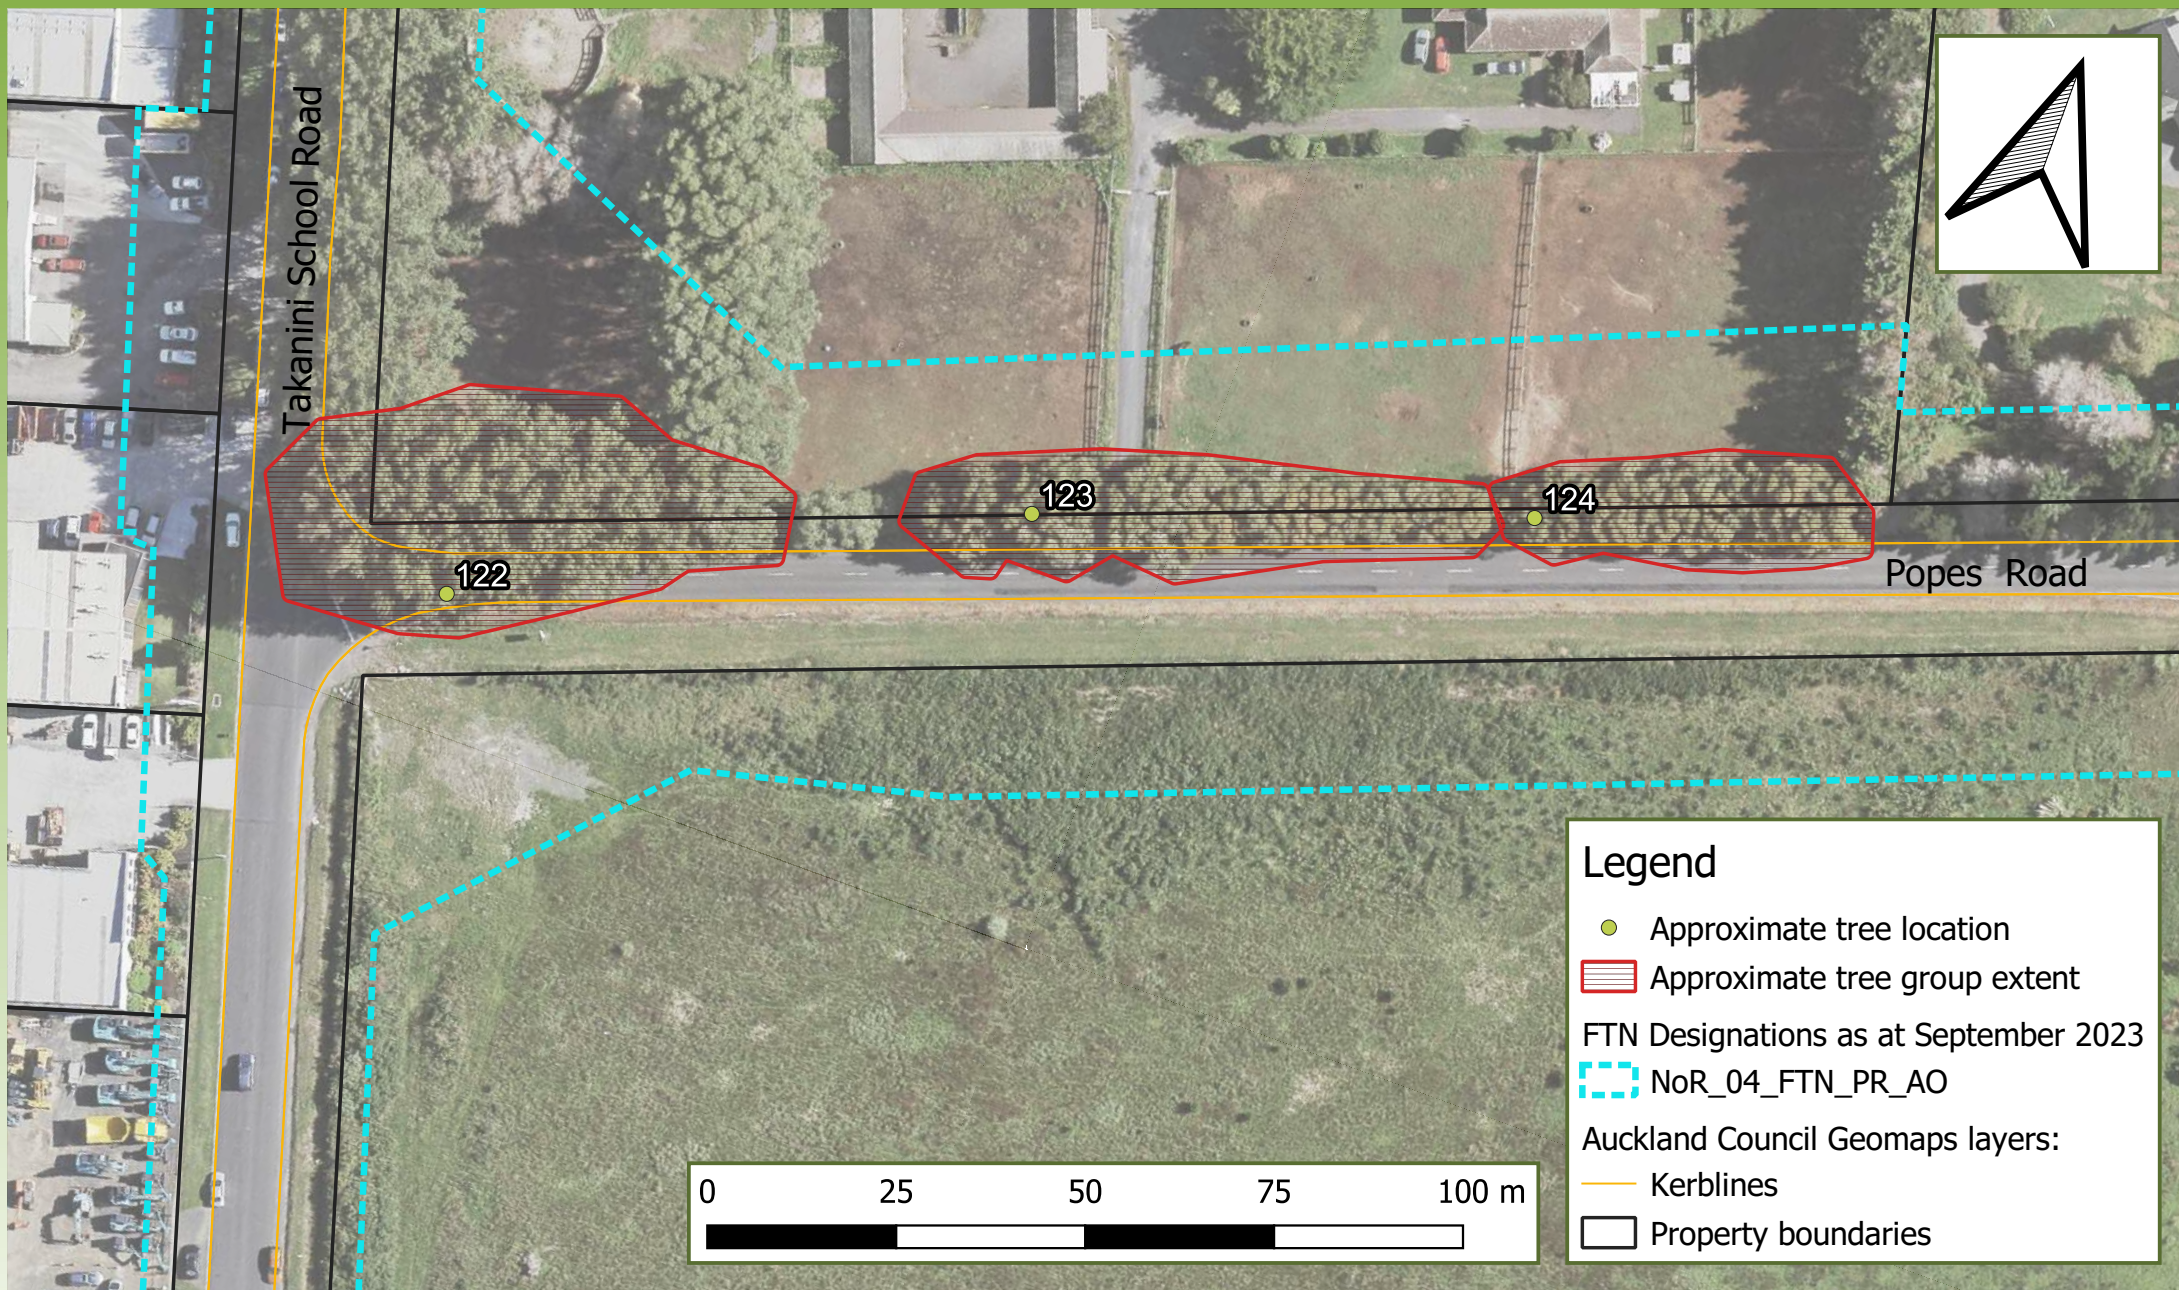

**CRAIG WEBB**  
Consultant Arborist

**Project: South FTN**  
**Title: Tree Location Plan - NoR4 - Porchester Road - Plan 1**  
**Client: Supporting Growth**

Drawing No.: J2573-NOR4-01

Version: 02

Date: 2 October 2023

**CRAIG WEBB**  
Consultant Arborist

**Project: South FTN**  
**Title: Tree Location Plan - NoR4 - Porchester Road - Plan 2**  
**Client: Supporting Growth**

Drawing No.: J2573-NOR4-02

Version: 02

Date: 2 October 2023

**Legend**

-  Approximate tree location
-  Approximate tree group extent

FTN Designations as at September 2023

-  NoR\_04\_FTN\_PR\_AO

Auckland Council Geomaps layers:

-  Kerblines
-  Property boundaries

**Project: South FTN**  
**Title: Tree Location Plan - NoR4 - Porchester Road - Plan 3**  
**Client: Supporting Growth**

Drawing No.: J2573-NOR4-03  
 Version: 02  
 Date: 2 October 2023

**CRAIG WEBB**  
Consultant Arborist

**Project: South FTN**  
**Title: Tree Location Plan - NoR4 - Porchester Road - Plan 4**  
**Client: Supporting Growth**