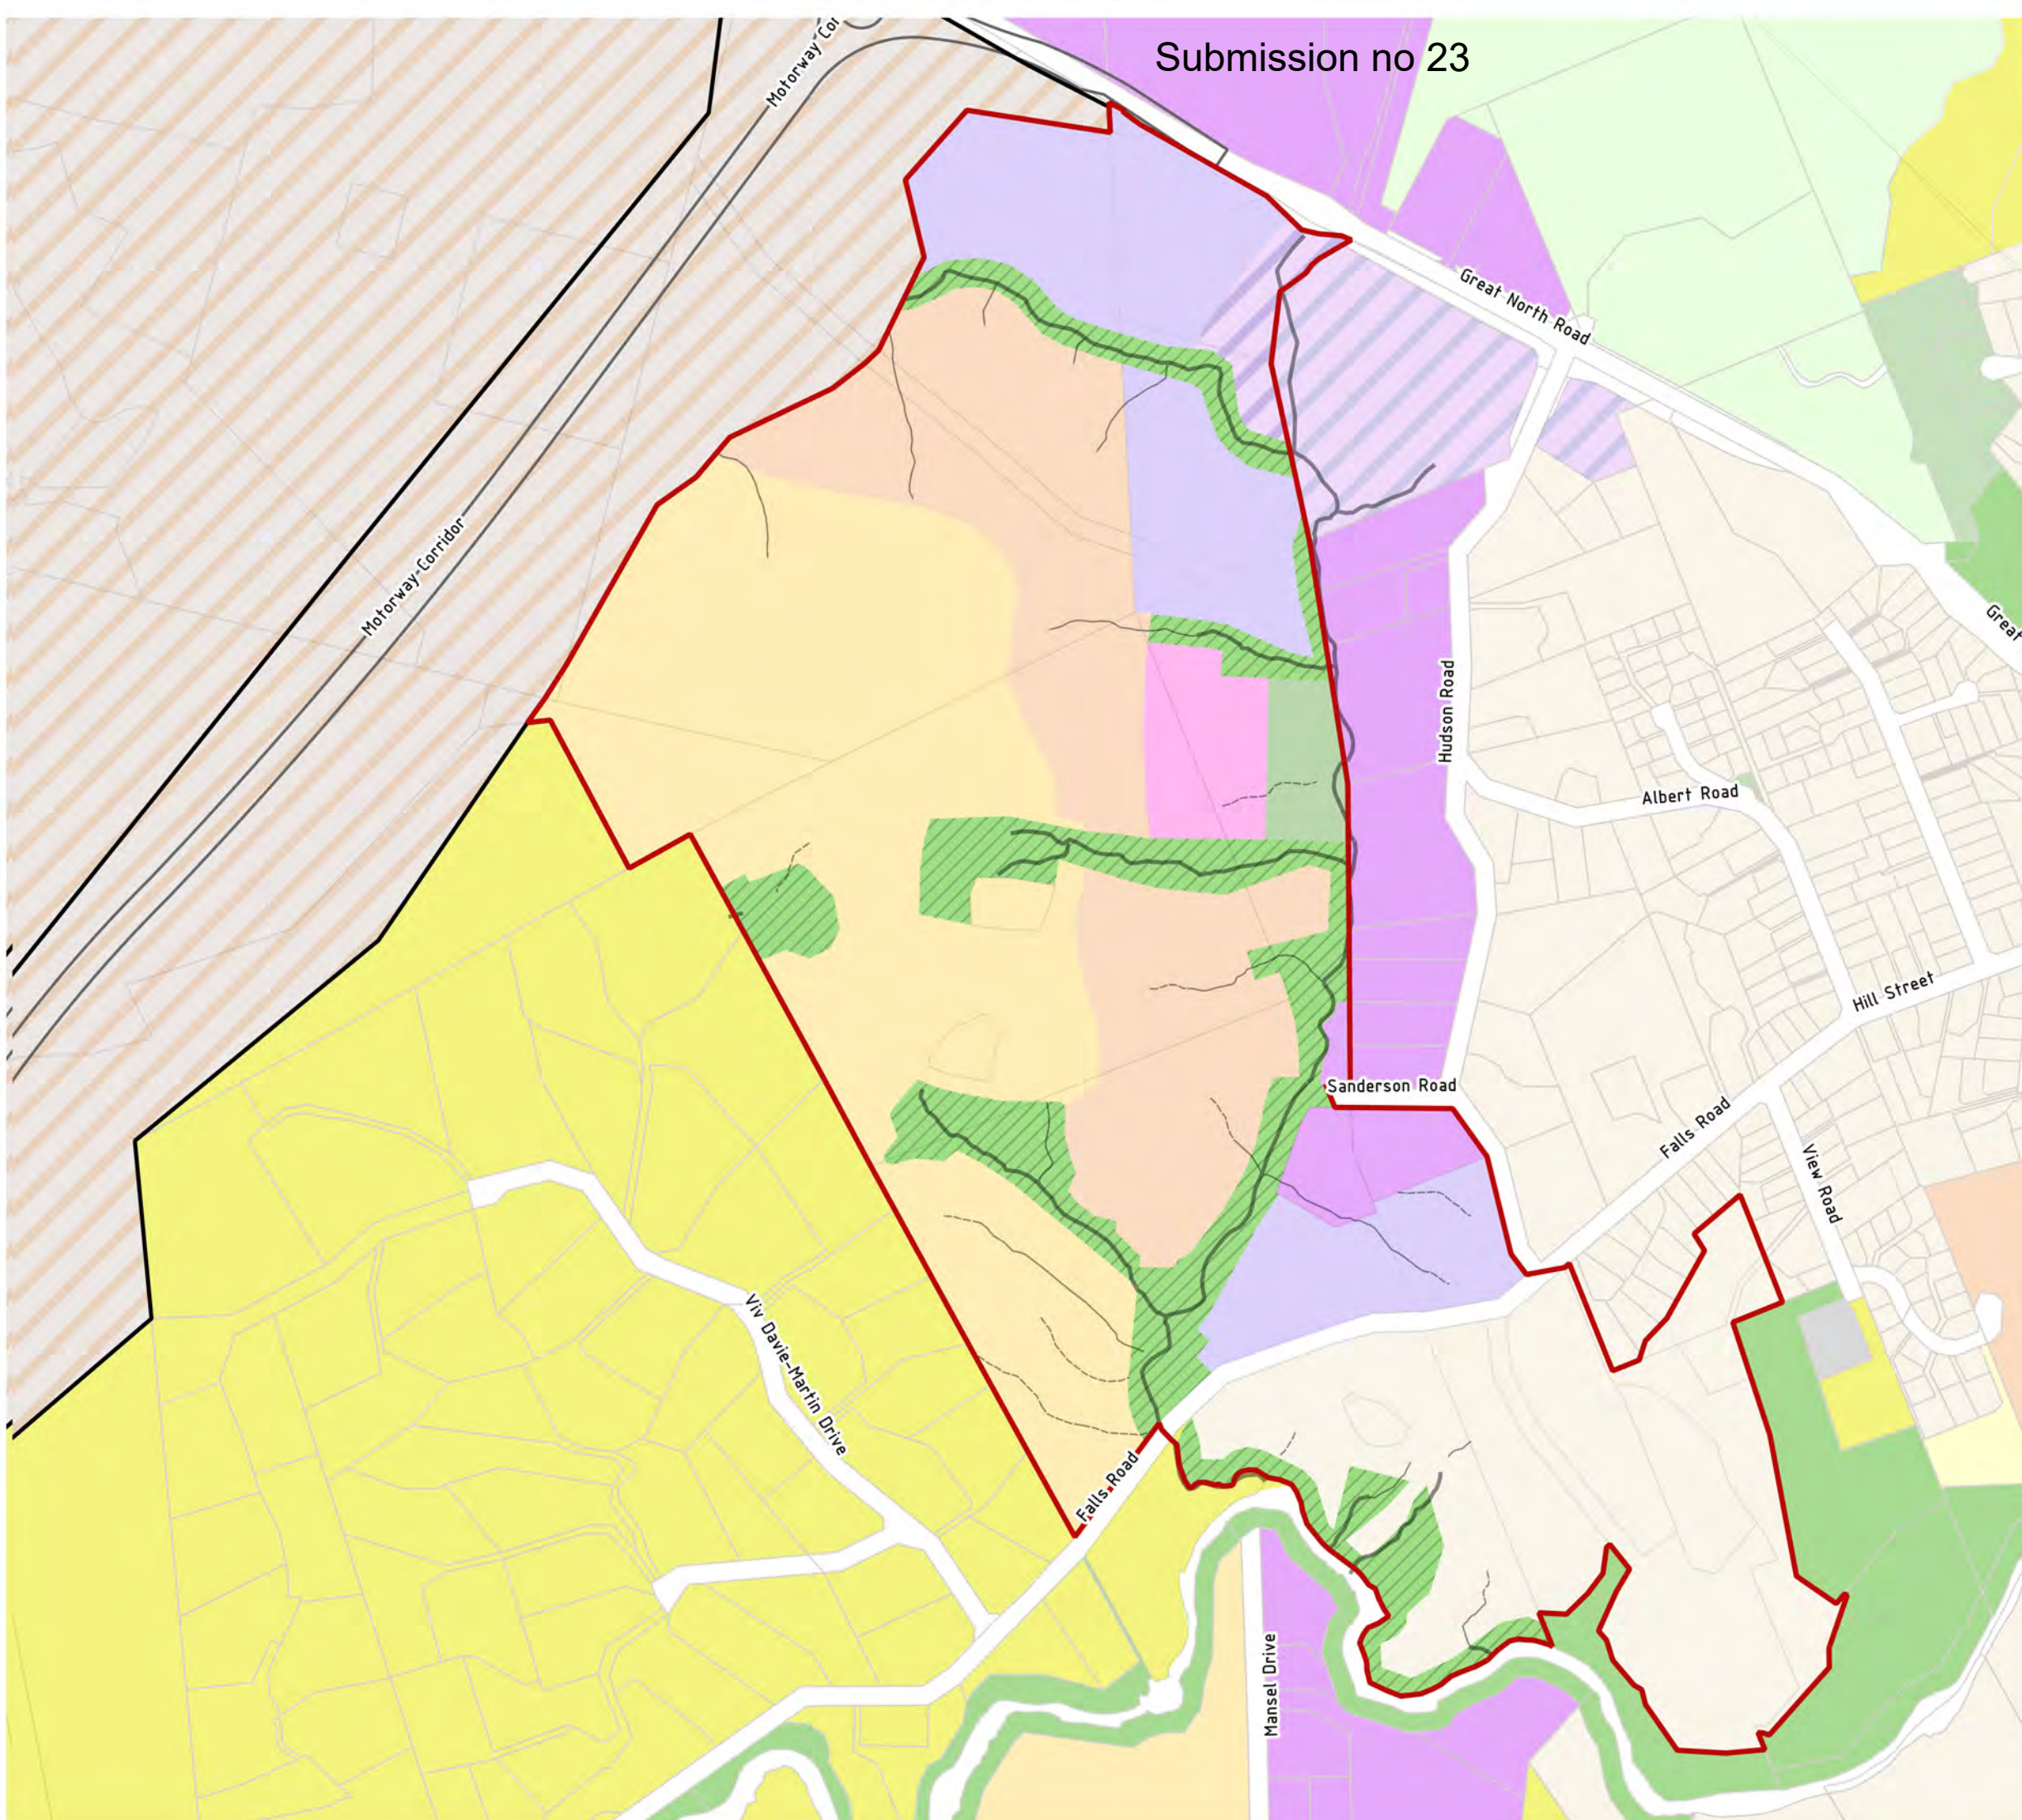

Proposed Zoning Map

- Plan Change Extent
 - Land Parcels
- Stream Classifications**
- Intermittent Stream
 - Permanent Stream
 - Ephemeral Stream
- Unitary Plan Zones**
- Residential - Large Lot Zone
 - Residential - Single House Zone
 - Residential - Mixed Housing Suburban Zone
 - Residential - Mixed Housing Urban Zone
 - Open Space - Conservation Zone
 - Open Space - Informal Recreation Zone
 - Open Space - Sport and Active Recreation Zone
 - Business - Mixed Use Zone
 - Business - Local Centre Zone
 - Business - General Business Zone
 - Business - Light Industry Zone
 - Future Urban Zone
 - Rural - Rural Production Zone
 - Rural - Mixed Rural Zone
 - Special Purpose - Healthcare Facility and Hospital Zone
 - Indicative Open Space