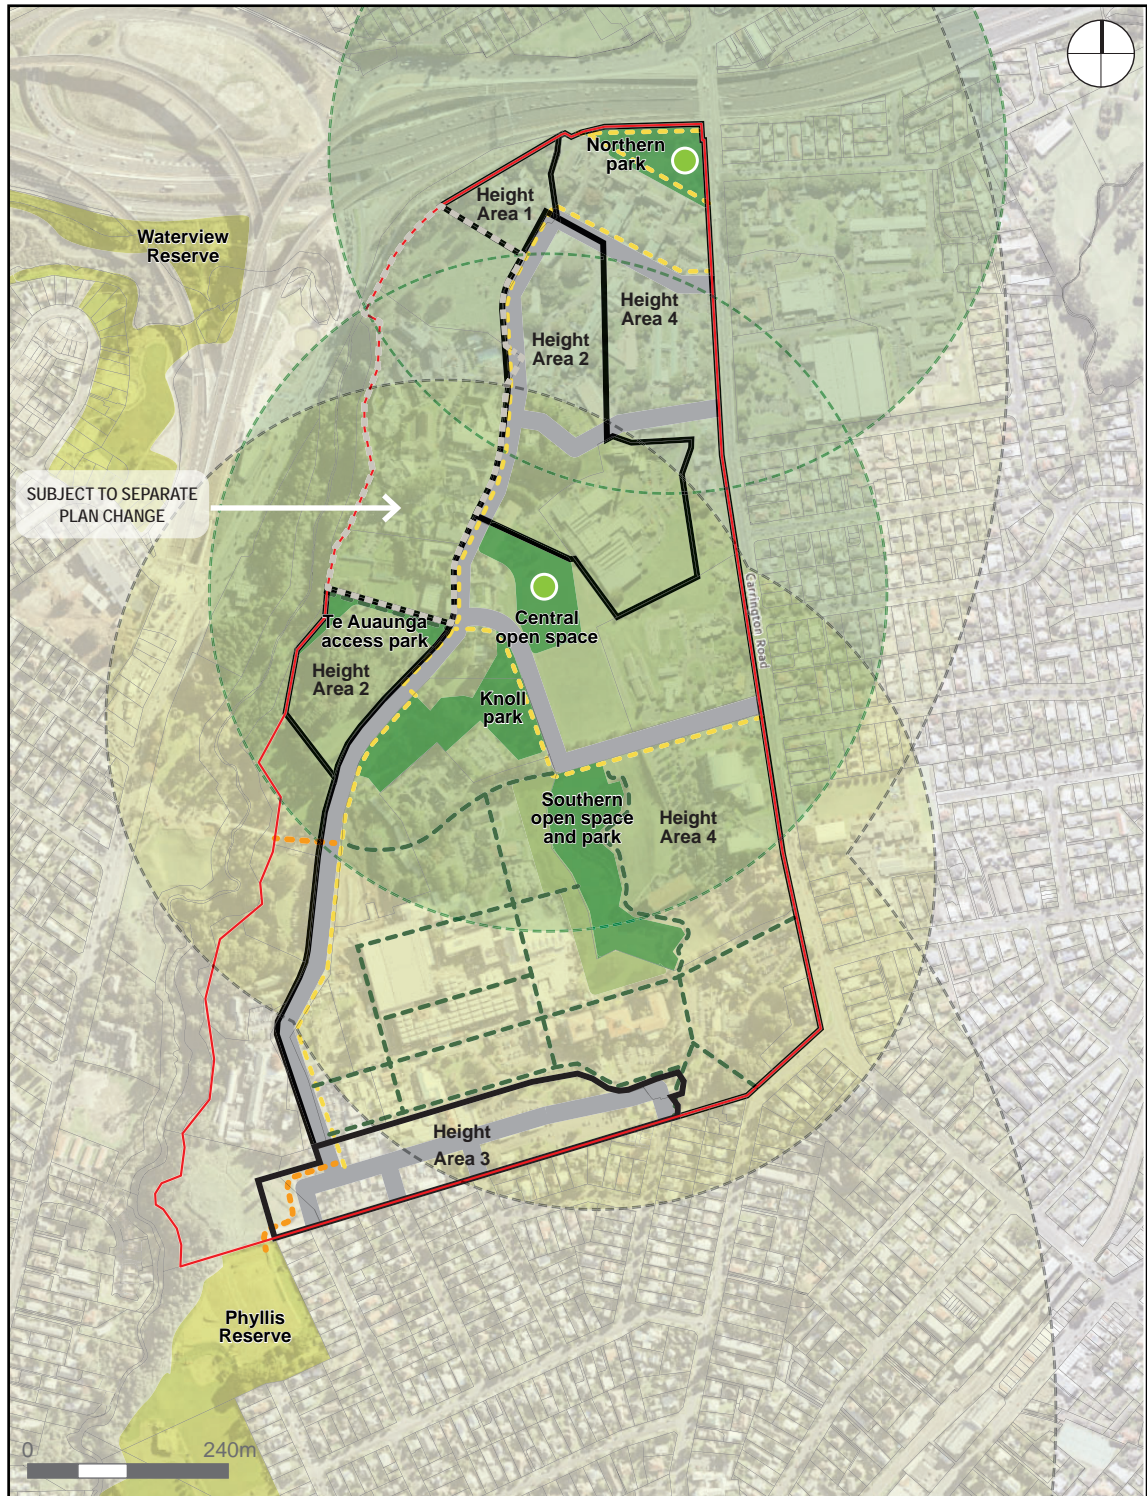

Te Auaunga: Precinct Plan 1 + Open Space Accessibility

Legend

- Precinct
- Indicative roading network (cycleways, pedestrian and vehicles)
- Indicative walking path
- Indicative cycling path
- Walking and cycling connection
- Open space with potential 30mx30m ball kick around space
- Open space (other)
- Open space (remains within Unitec campus)
- Suburb Park

- 1000m radius circle from centre point of Suburb Park
 - 400m radius circle from open space with potential ball kick around space
 - 400m radius circle from centre point of open space (other)
- Height Area 1:** 35m, except that three buildings may exceed this height: one building up to 43.5m, one building up to 54m and one building up to 72m
- Height Area 2:** 35m
- Height Area 3:** 11m
- Height Area 4:** 27m