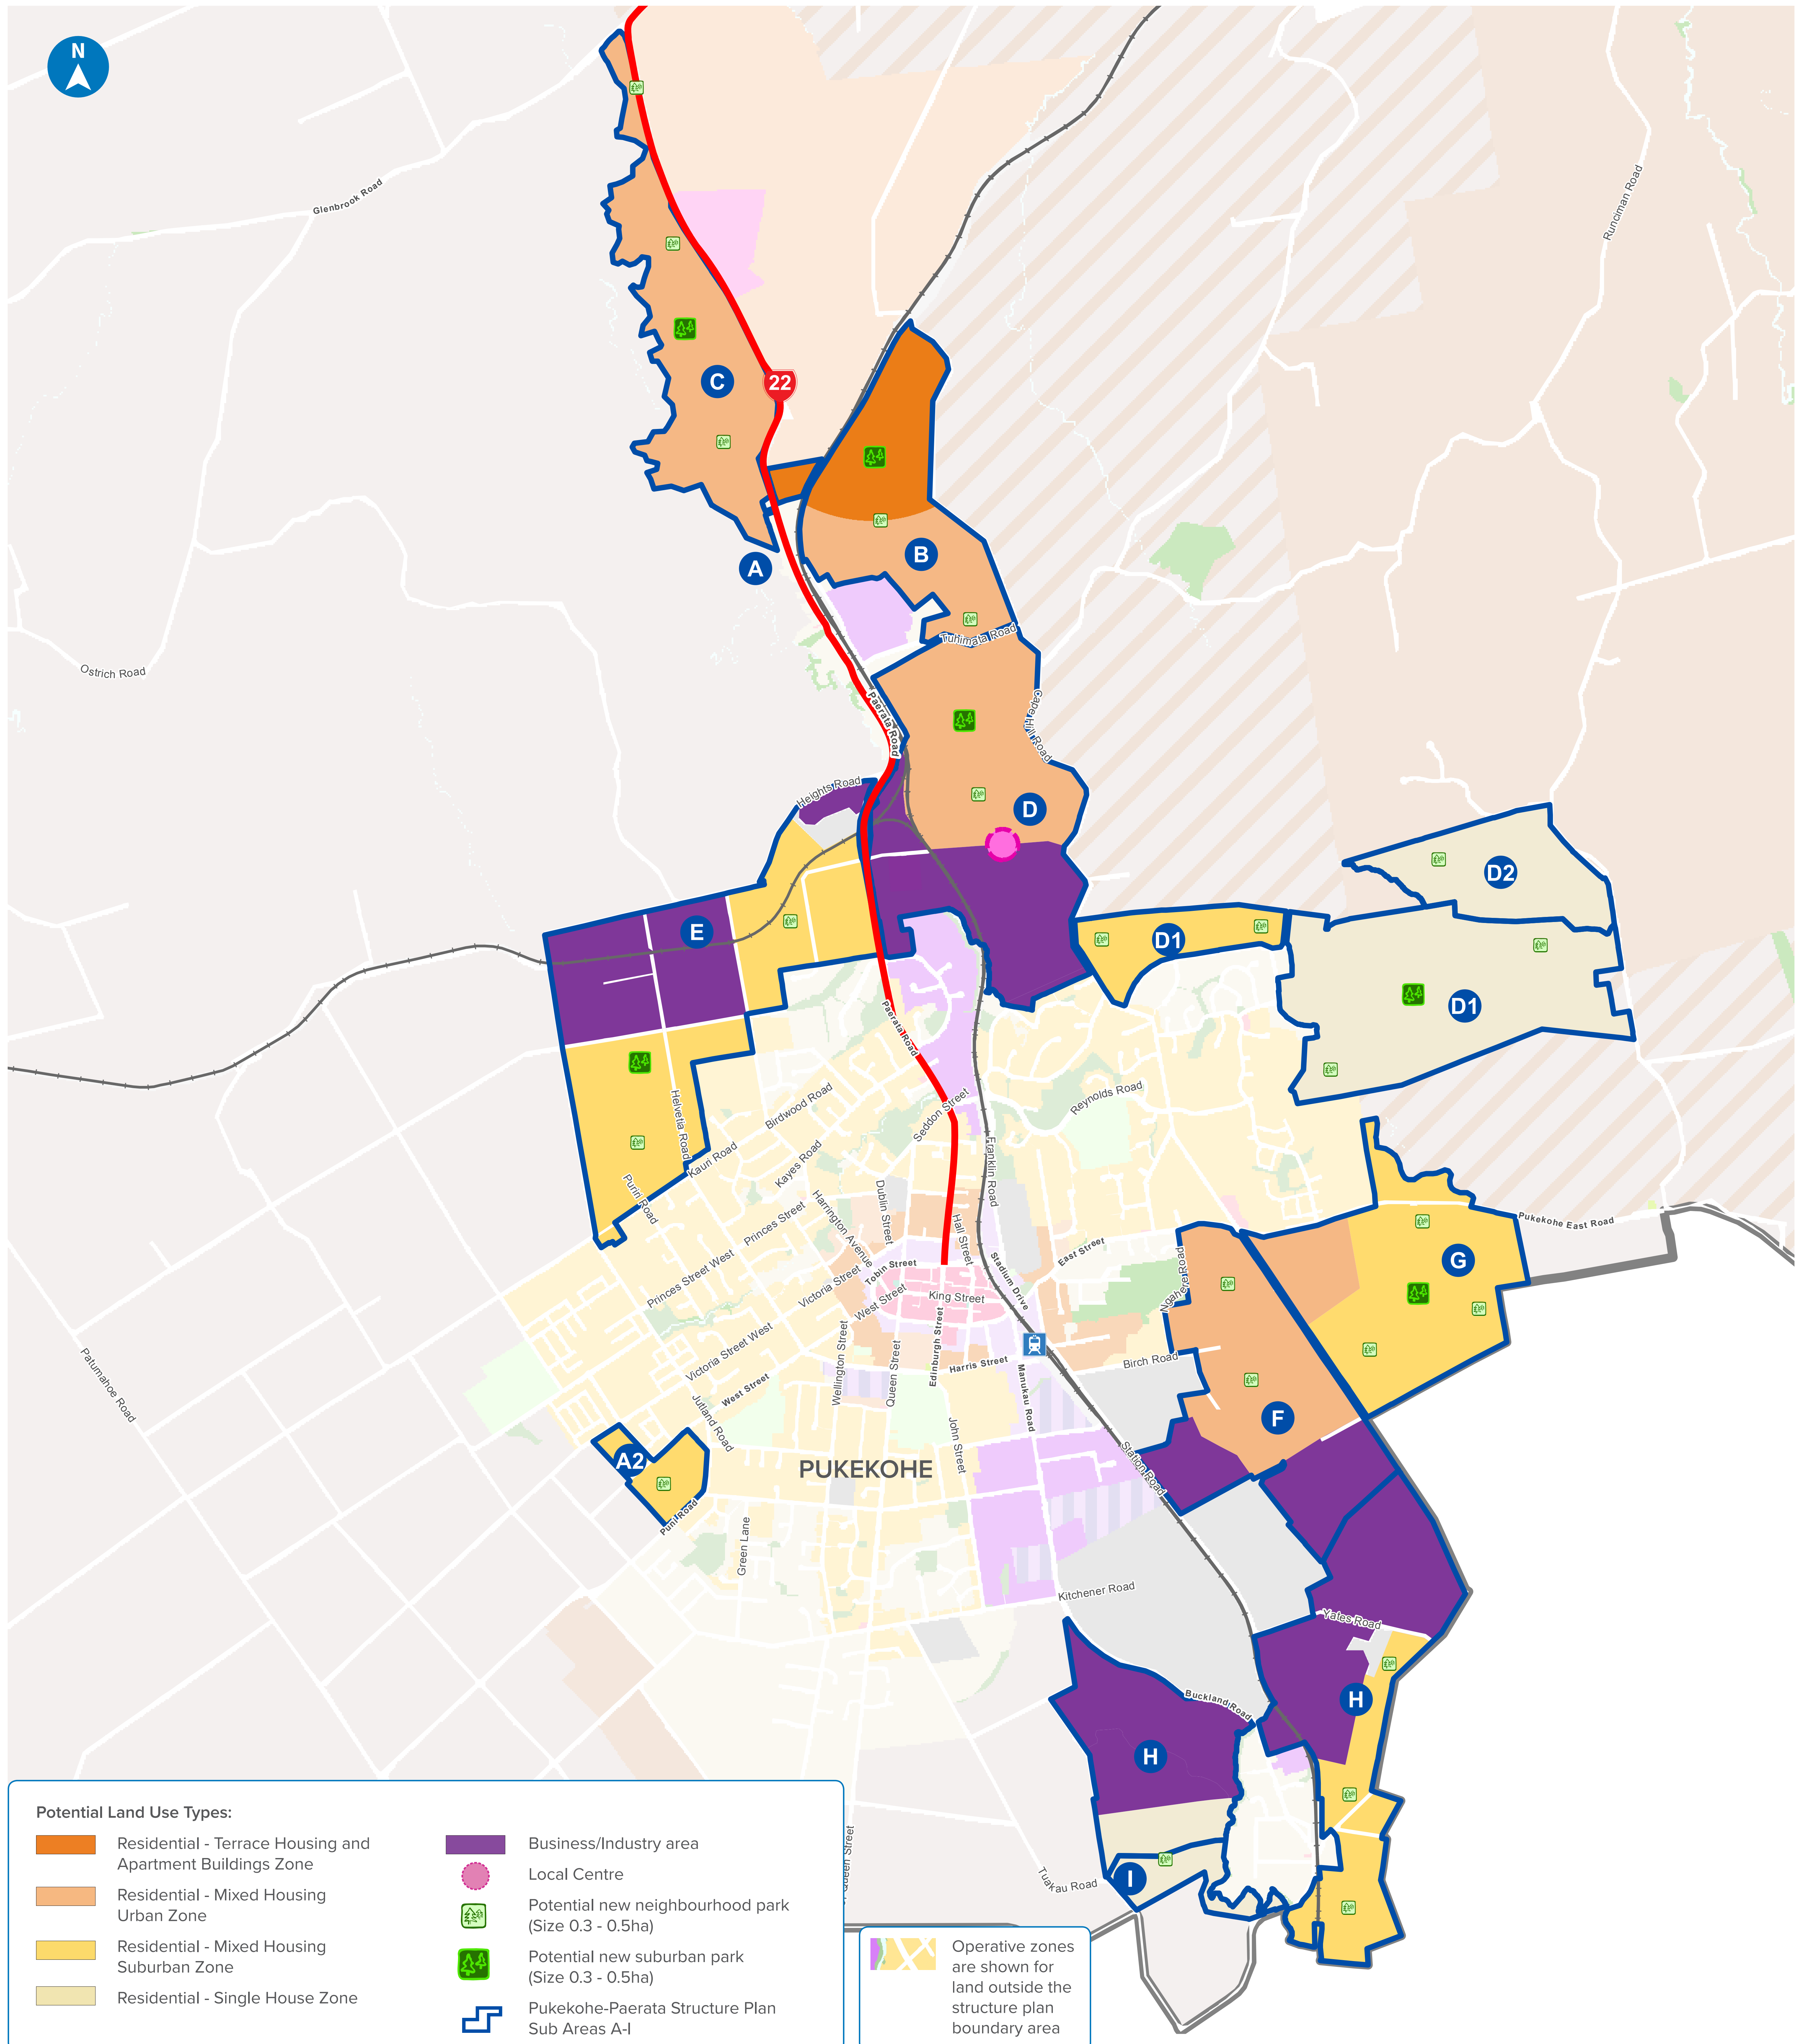

LAND USE VISION FOR PUKEKOHE-PAERATA

The 2018 vision for Pukekohe-Paerata is set out in Auckland Council's **Pukekohe-Paerata Draft Land Use Plan** below:

*Note: map shown not to scale

This map has been prepared for consultation purposes only. The information is indicative and may change as a result of further research.