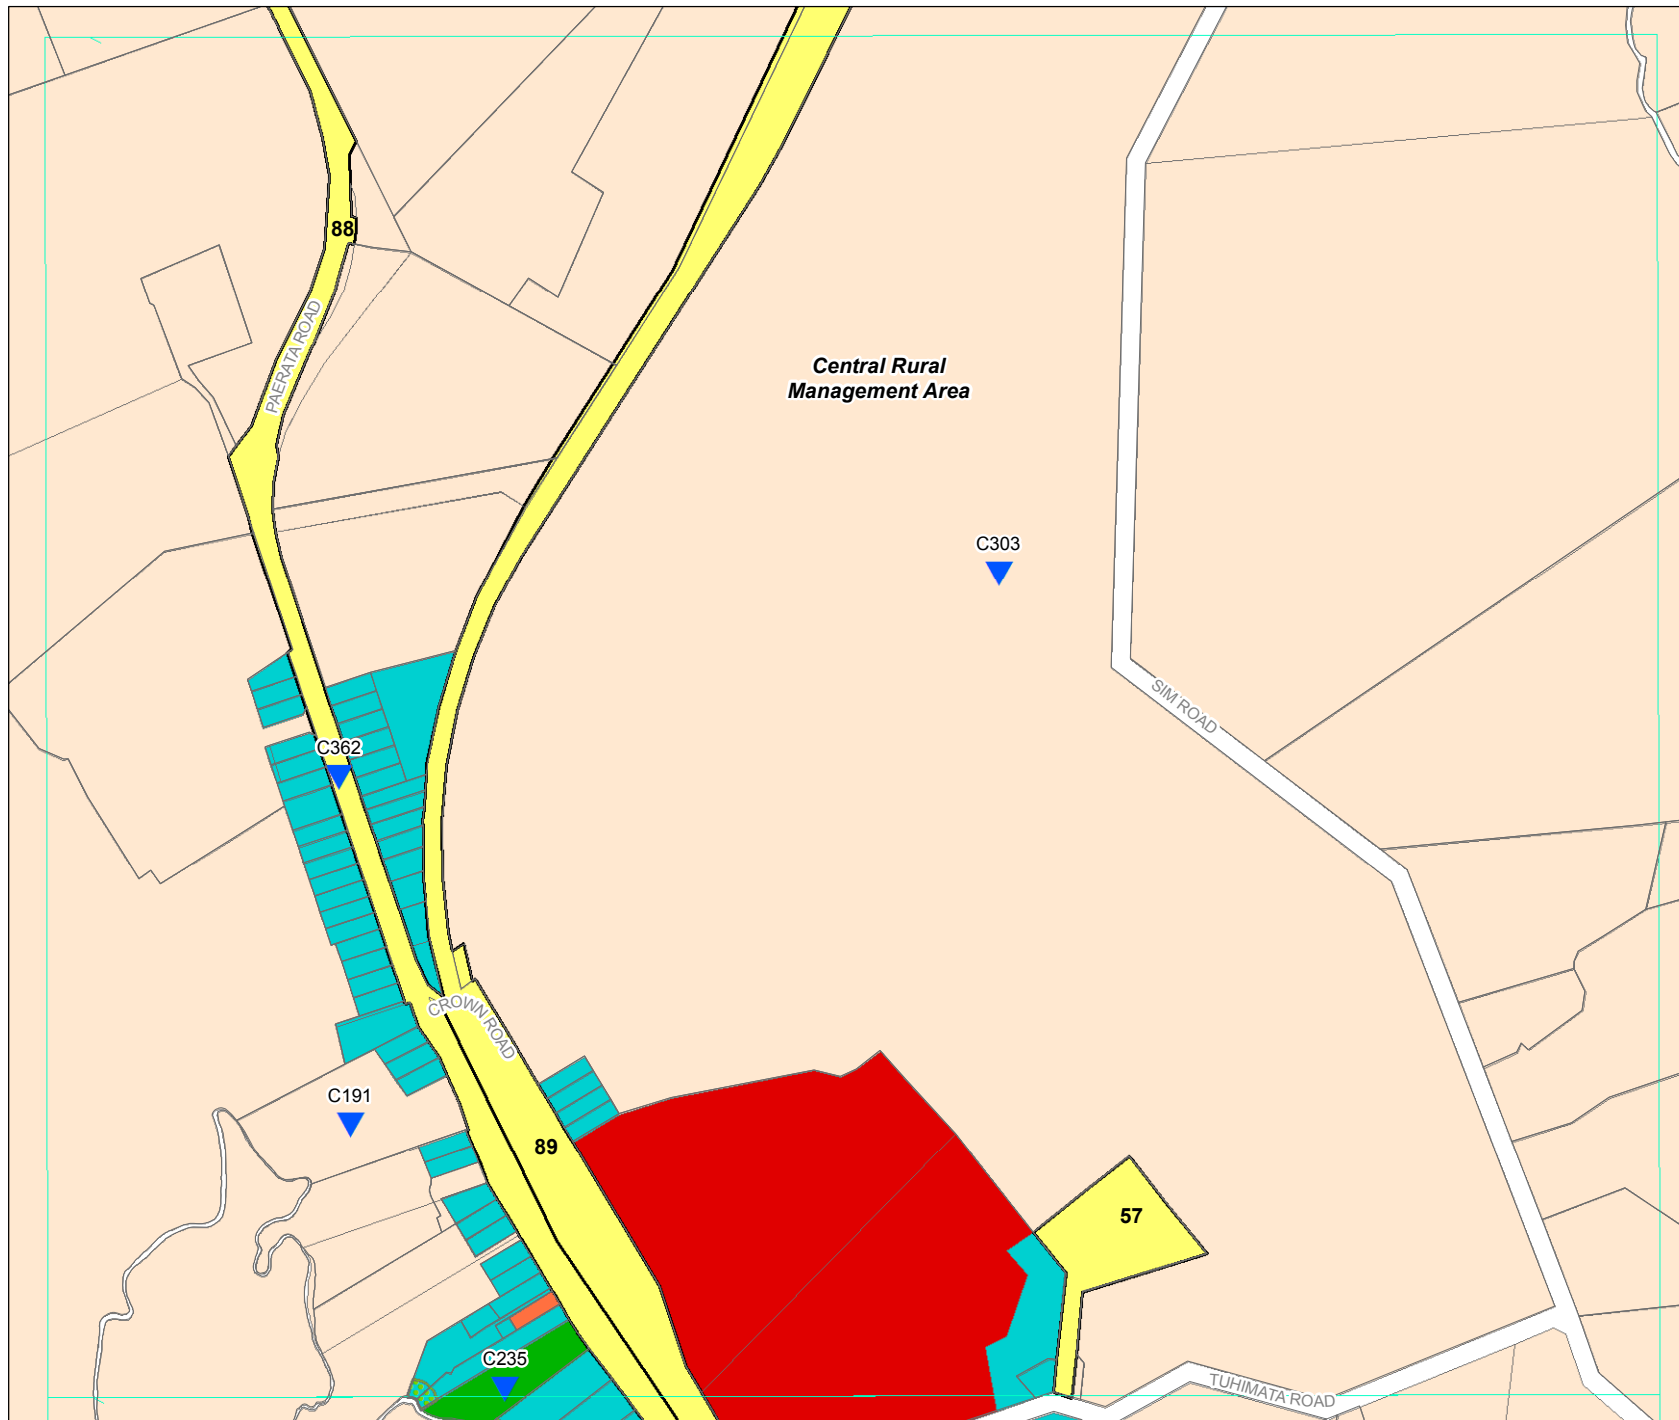

**Auckland Council
District Plan
(Franklin Section)**

Update: October 2014

Refer to Map Legend

Paerata

Scale 1:8,000

Copyright © Auckland Council.
Cadastral Information is derived from
LINZ Digital Cadastral Database
CROWN COPYRIGHT RESERVED