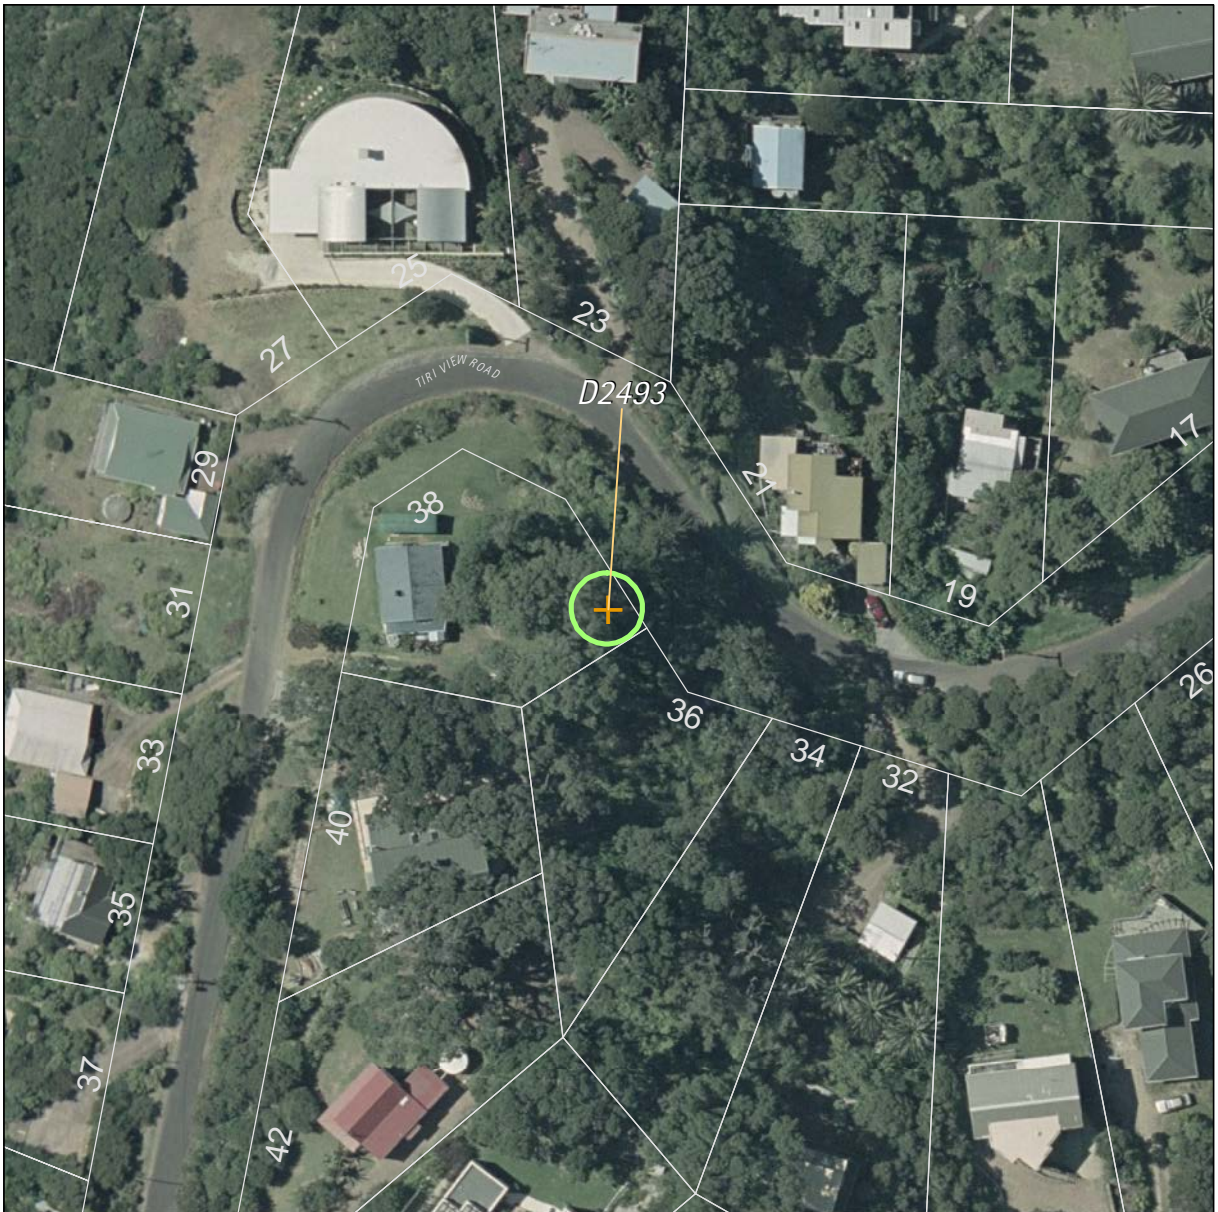

Appendix 1g Schedule of trees - inner islands

Trees		Map reference: 3-4		
Island: Waiheke Site Address: 14, Te Aroha Ave, Hekerua Bay, Waiheke Island				
UID	Name of item	Reasons	Category	Digitised points (NZMG)
2279	Vitex lucens (Puriri)	a,B,D,E,F,G,h,I,j	A	D2279 E2691437.71, N6488941.38
2366	Vitex lucens (Puriri)	a,B,D,E,F,G,h,I,j	A	D2366 E2691432.43, N6488934.60

Refer to the disclaimer at the beginning of this appendix.

Trees		Map reference: 3-5		
Island: Waiheke Site Address: 32, Tiri View Road, Waiheke Island				
UID	Name of item	Reasons	Category	Digitised points (NZMG)
2510	<i>Metrosideros excelsa</i> (Pohutukawa)	a,b,d,E,f,G,h,I,J,K	A	D2510 E2692805.97, N6488837.00

Refer to the disclaimer at the beginning of this appendix.

Appendix 1g Schedule of trees - inner islands

Trees		Map reference: 3-6		
Island: Waiheke Site Address: 36, Tiri View Road, Palm Beach, Waiheke Island				
UID	Name of item	Reasons	Category	Digitised points (NZMG)
2498	<i>Metrosideros excelsa</i> (Pohutukawa)	a,b,d,E,F,g,h,I,J,K	B	D2498 E2692788.86, N6488898.83

Refer to the disclaimer at the beginning of this appendix.

Trees		<i>Map reference:</i> 3-7
--------------	--	-------------------------------------

Island: Waiheke
Site Address: 38, Tiri View Road, Palm Beach, Waiheke Island