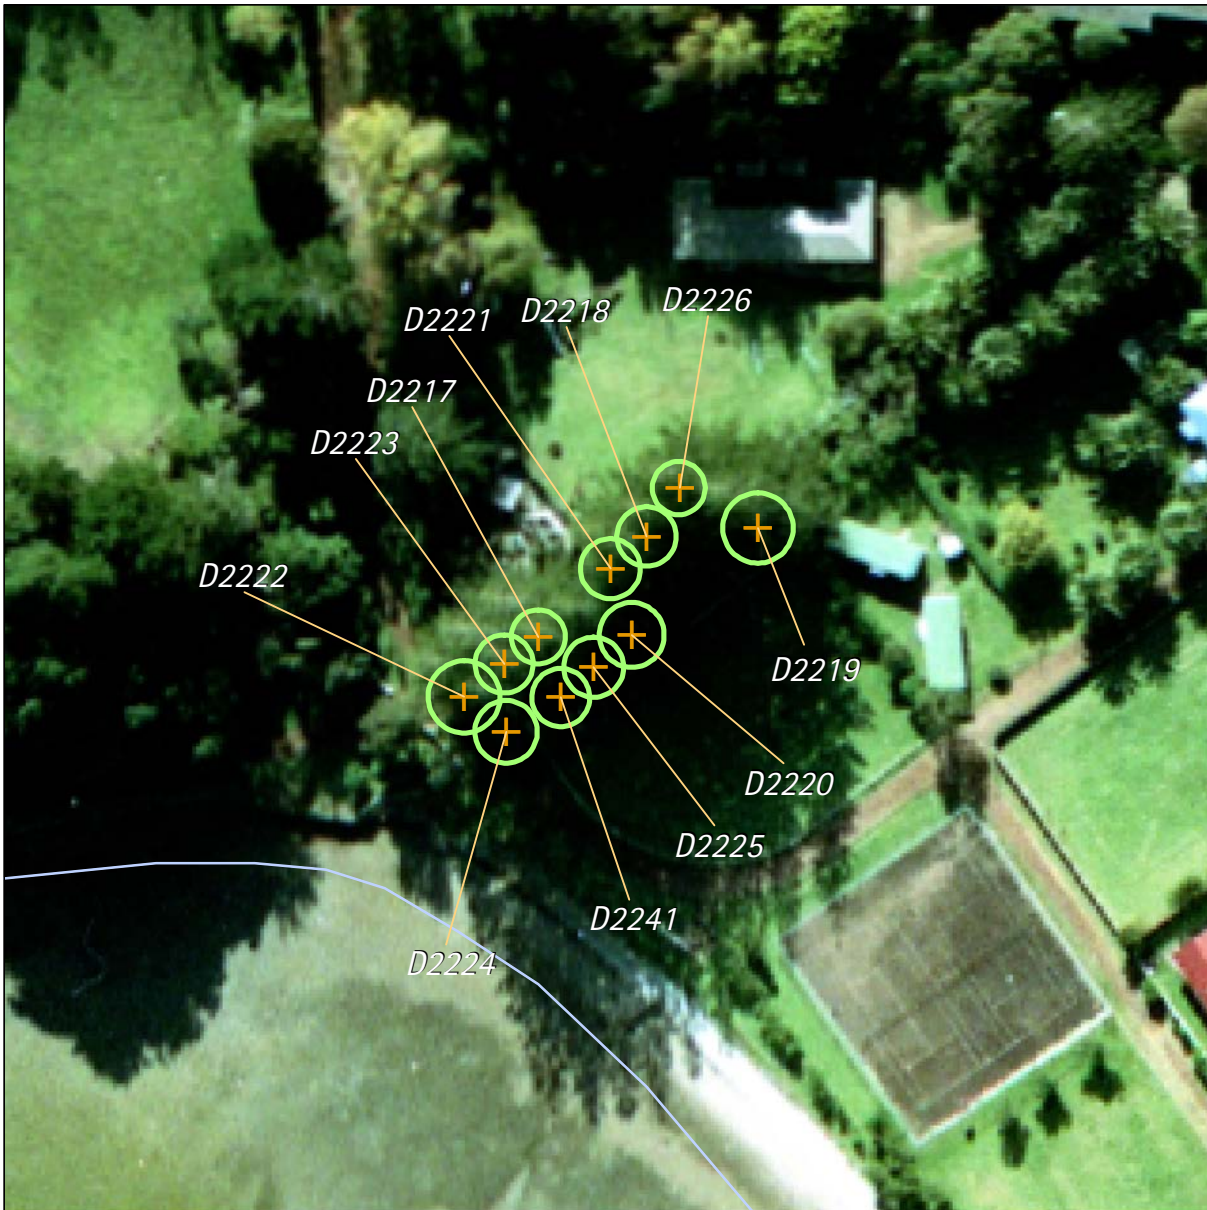

Appendix 1g Schedule of trees - inner islands

Trees		Map reference: 26-13		
Island: Rotoroa Site Address: (Salvation Army land - Rotoroa Island) Rotoroa Island				
UID	Name of item	Reasons	Category	Digitised points (NZMG)
2217	<i>Araucaria heterophylla (Norfolk Pine, Norfolk Island Pine)</i>	a,B,E,F,G,h,I,J,K,I	A	D2217 E2706354.95, N6484909.40
2218	<i>Araucaria heterophylla (Norfolk Pine, Norfolk Island Pine)</i>	a,B,E,F,G,h,I,J,K,I	A	D2218 E2706369.27, N6484922.69
2219	<i>Araucaria heterophylla (Norfolk Pine, Norfolk Island Pine)</i>	a,B,E,F,G,h,I,J,K,I	A	D2219 E2706384.01, N6484923.80
2220	<i>Araucaria heterophylla (Norfolk Pine, Norfolk Island Pine)</i>	a,B,E,F,G,h,I,J,K,I	A	D2220 E2706367.31, N6484909.65
2221	<i>Araucaria heterophylla (Norfolk Pine, Norfolk Island Pine)</i>	a,B,E,F,G,h,I,J,K,I	A	D2221 E2706364.50, N6484918.43
2222	<i>Araucaria heterophylla (Norfolk Pine, Norfolk Island Pine)</i>	a,B,E,F,G,h,I,J,K,I	A	D2222 E2706345.15, N6484901.47
2223	<i>Araucaria heterophylla (Norfolk Pine, Norfolk Island Pine)</i>	a,B,E,F,G,h,I,J,K,I	A	D2223 E2706350.44, N6484905.82
2224	<i>Araucaria heterophylla (Norfolk Pine, Norfolk Island Pine)</i>	a,B,E,f,G,h,I,J,K,I	A	D2224 E2706350.69, N6484896.87
2225	<i>Araucaria heterophylla (Norfolk Pine, Norfolk Island Pine)</i>	a,B,E,F,G,h,I,J,K,I	A	D2225 E2706362.28, N6484905.39
2226	<i>Araucaria heterophylla (Norfolk Pine, Norfolk Island Pine)</i>	a,B,E,F,G,h,I,J,K,I	A	D2226 E2706373.70, N6484929.08
2241	<i>Araucaria heterophylla (Norfolk Pine, Norfolk Island Pine)</i>	a,B,E,F,G,h,I,J,K,I	A	D2241 E2706357.94, N6484901.39

Refer to the disclaimer at the beginning of this appendix.