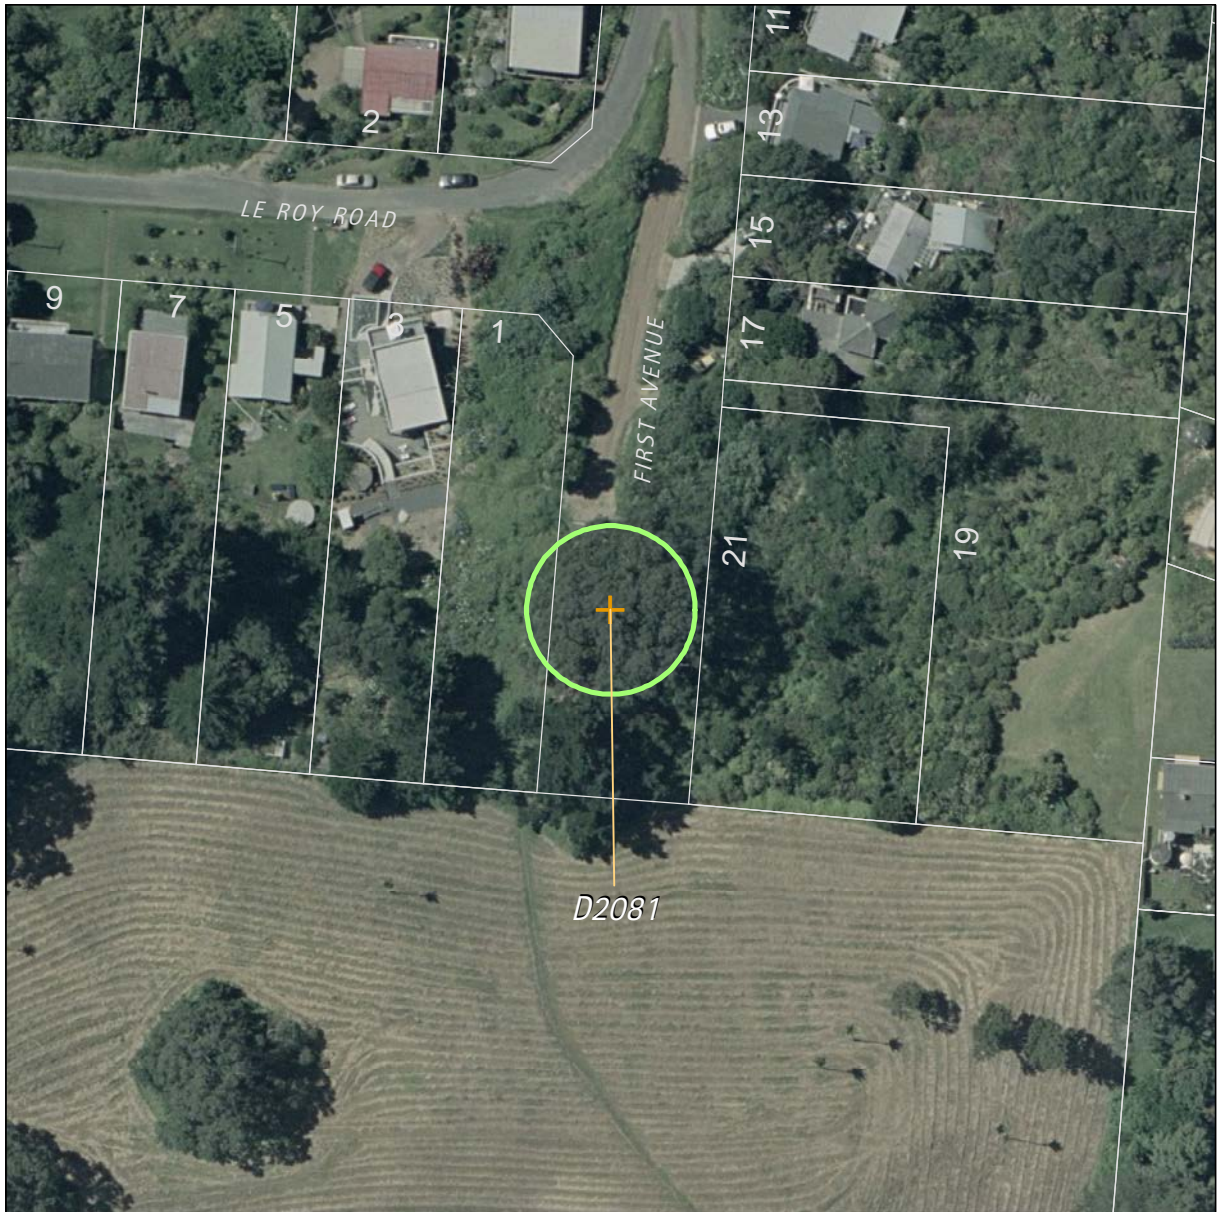

Trees		Map reference: 11-2		
Island: Waiheke Site Address: First Avenue, (Road Reserve / Walkway, at top of stairs between 1 Leroy Road and 21 First Avenue) Onetangi, Waiheke Island				
UID	Name of item	Reasons	Category	Digitised points (NZMG)
2081	<i>Metrosideros excelsa</i> (Pohutukawa)	a,B,D,E,F,g,H,I,J	B	D2081 E2696632.20, N6488067.44

Refer to the disclaimer at the beginning of this appendix.