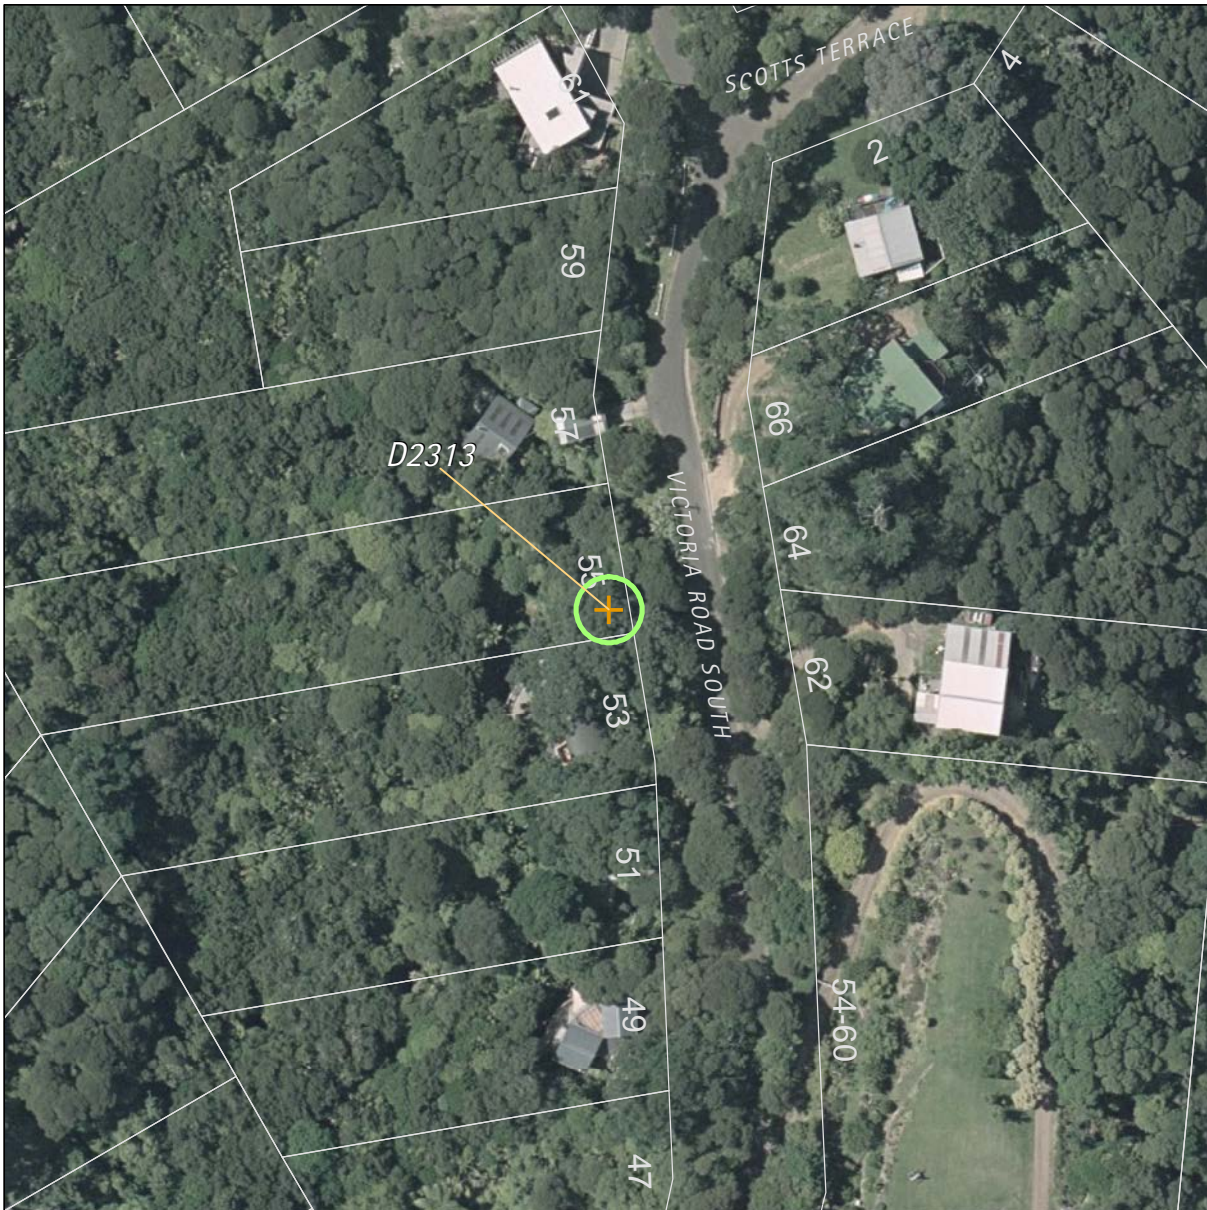

Appendix 1g Schedule of trees - inner islands

Trees		Map reference: 11-9		
Island: Waiheke Site Address: 55, Victoria Road South, Onetangi, Waiheke Island				
UID	Name of item	Reasons	Category	Digitised points (NZMG)
2313	<i>Metrosideros excelsa</i> (Pohutukawa)	a,b,D,E,F,G,h,I,J	B	D2313 E2696628.76, N6487521.59

Refer to the disclaimer at the beginning of this appendix.