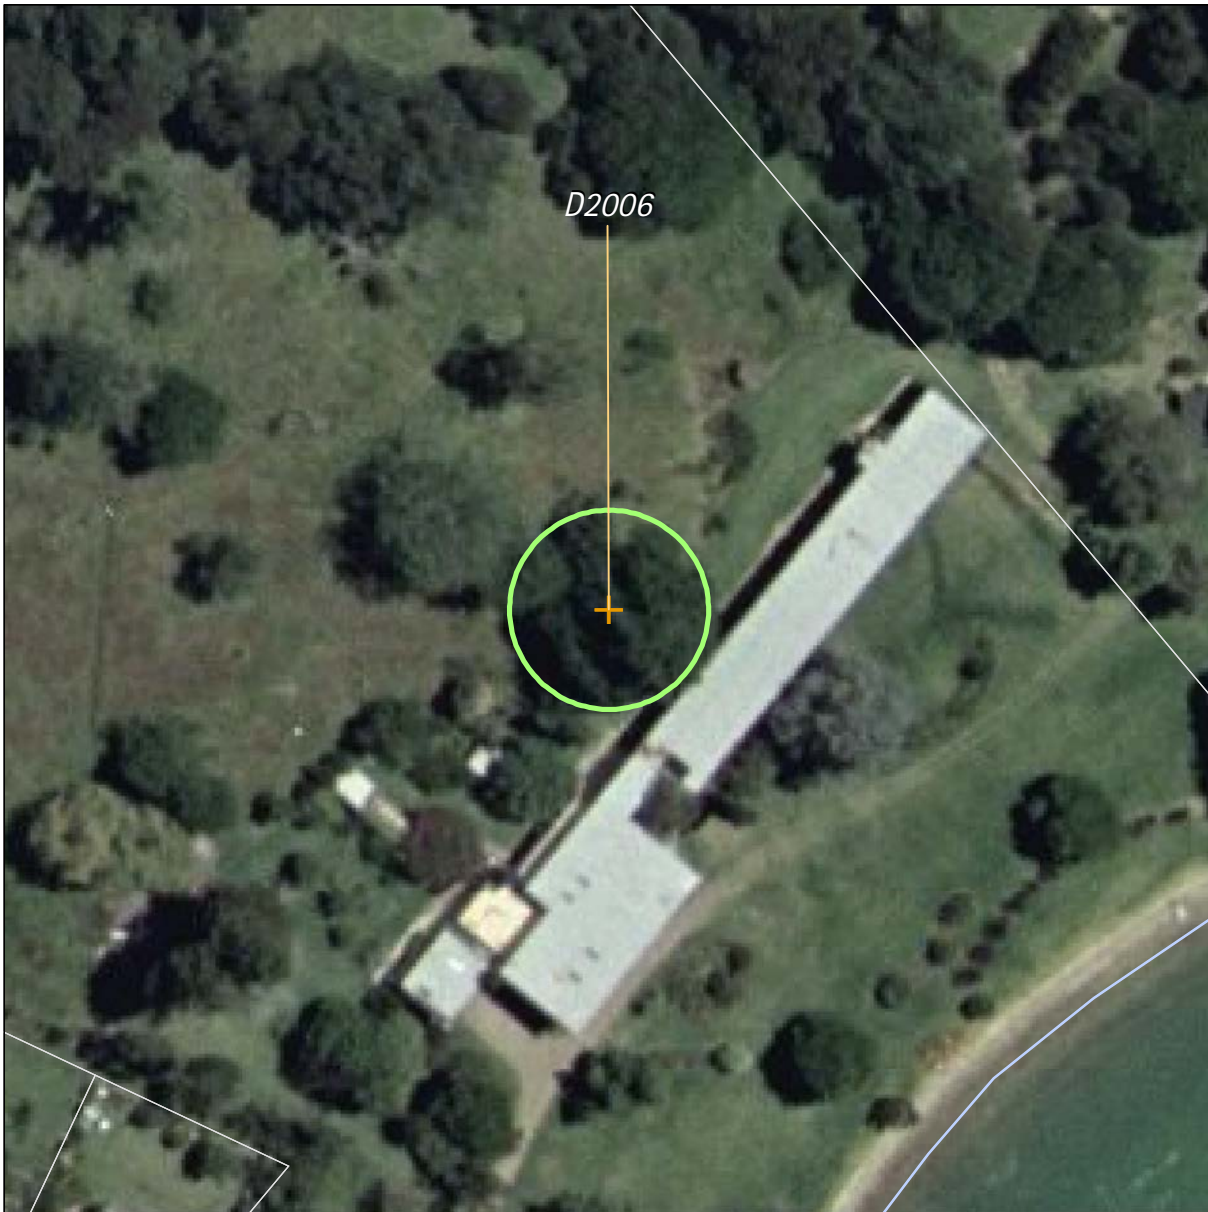

Refer to the disclaimer at the beginning of this appendix.

Appendix 1g Schedule of trees - inner islands

Trees		Map reference: 25-11		
Island: Waiheke Site Address: 15, Anzac Road, (Blue Heron Lodge.) Orapiu, Waiheke Island				
UID	Name of item	Reasons	Category	Digitised points (NZMG)
2006	<i>Quercus robur (English Oak)</i>	a,B,E,F,G,h,I,J	A	D2006 E2701959.52, N6482156.69