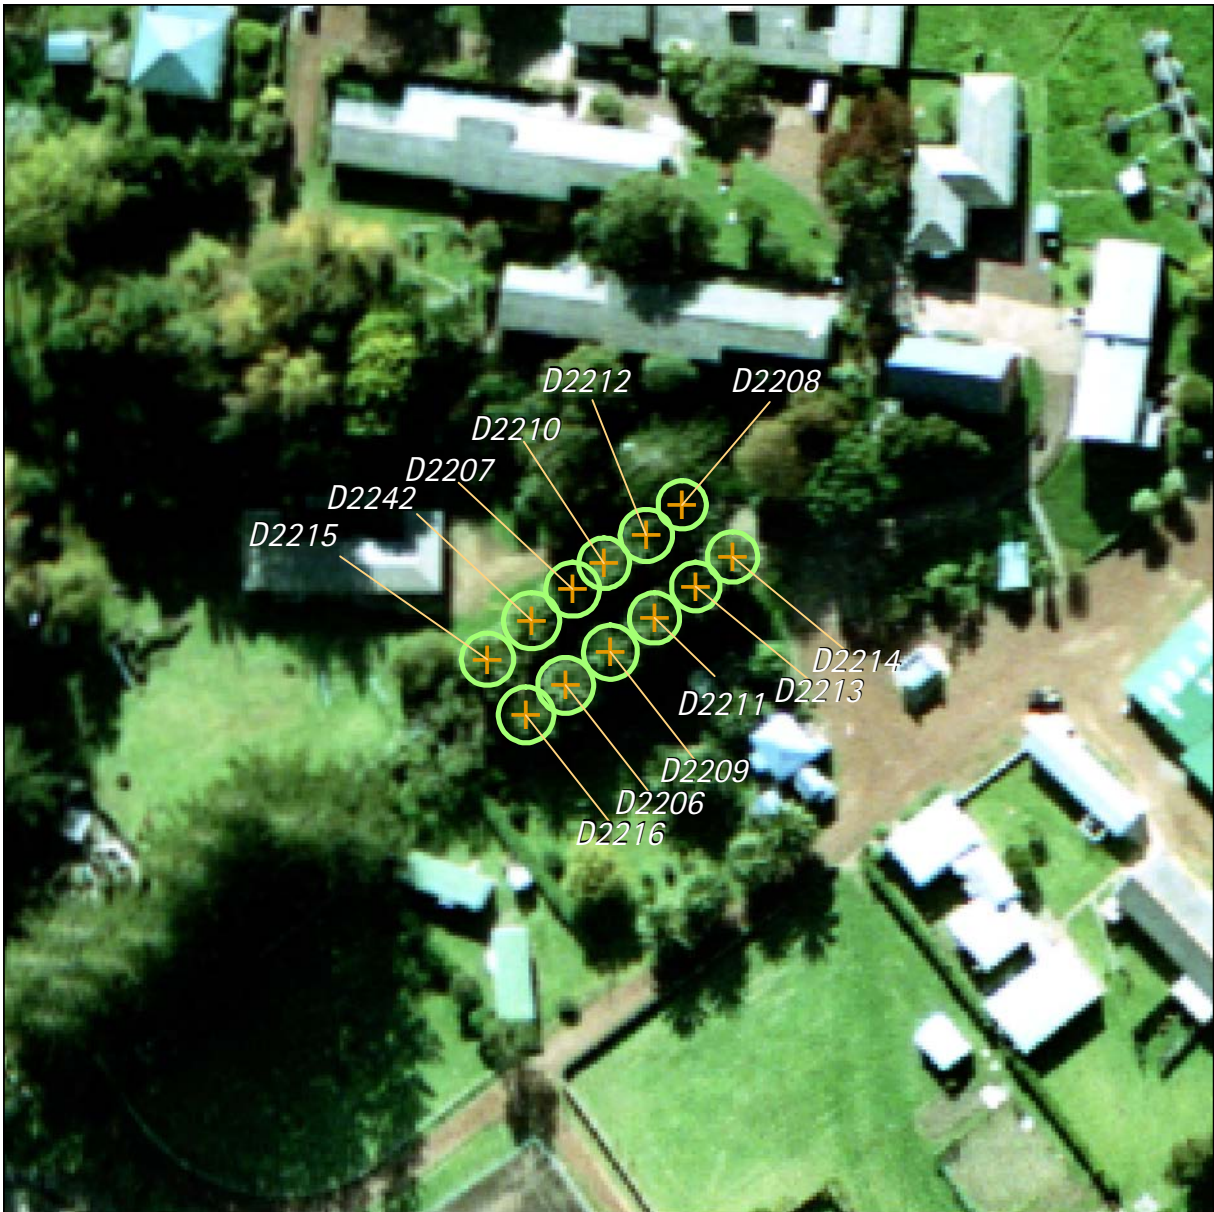

Trees		Map reference: 26-12

Island: Rotoroa
Site Address: (Salvation Army land - Rotoroa Island) Rotoroa Island

UID	Name of item	Reasons	Category	Digitised points (NZMG)
2206	Phoenix canariensis (Phoenix palm)	a,B,E,F,G,I,K,I	A	D2206 E2706415.55, N6484946.83
2207	Phoenix canariensis (Phoenix palm)	a,B,E,F,G,I,K,I	A	D2207 E2706416.50, N6484959.53
2208	Phoenix canariensis (Phoenix palm)	a,B,E,F,G,I,K,I	A	D2208 E2706430.98, N6484970.69
2209	Phoenix canariensis (Phoenix palm)	a,B,E,F,G,I,K,I	A	D2209 E2706421.48, N6484951.22
2210	Phoenix canariensis (Phoenix palm)	a,B,E,F,G,I,K,I	A	D2210 E2706420.65, N6484962.97
2211	Phoenix canariensis (Phoenix palm)	a,B,E,F,G,I,K,I	A	D2211 E2706427.30, N6484955.73
2212	Phoenix canariensis (Phoenix palm)	a,B,E,F,G,I,K,I	A	D2212 E2706426.23, N6484966.65
2213	Phoenix canariensis (Phoenix palm)	a,B,E,F,G,I,K,I	A	D2213 E2706432.76, N6484959.89
2214	Phoenix canariensis (Phoenix palm)	a,B,E,F,G,I,K,I	A	D2214 E2706437.63, N6484963.81
2215	Phoenix canariensis (Phoenix palm)	a,B,E,F,G,I,K,I	A	D2215 E2706405.22, N6484950.27
2216	Phoenix canariensis (Phoenix palm)	a,B,E,F,G,I,K,I	A	D2216 E2706410.33, N6484942.92
2242	Phoenix canariensis (Phoenix palm)	a,B,E,F,G,I,K,I	A	D2242 E2706411.04, N6484955.38

Refer to the disclaimer at the beginning of this appendix.