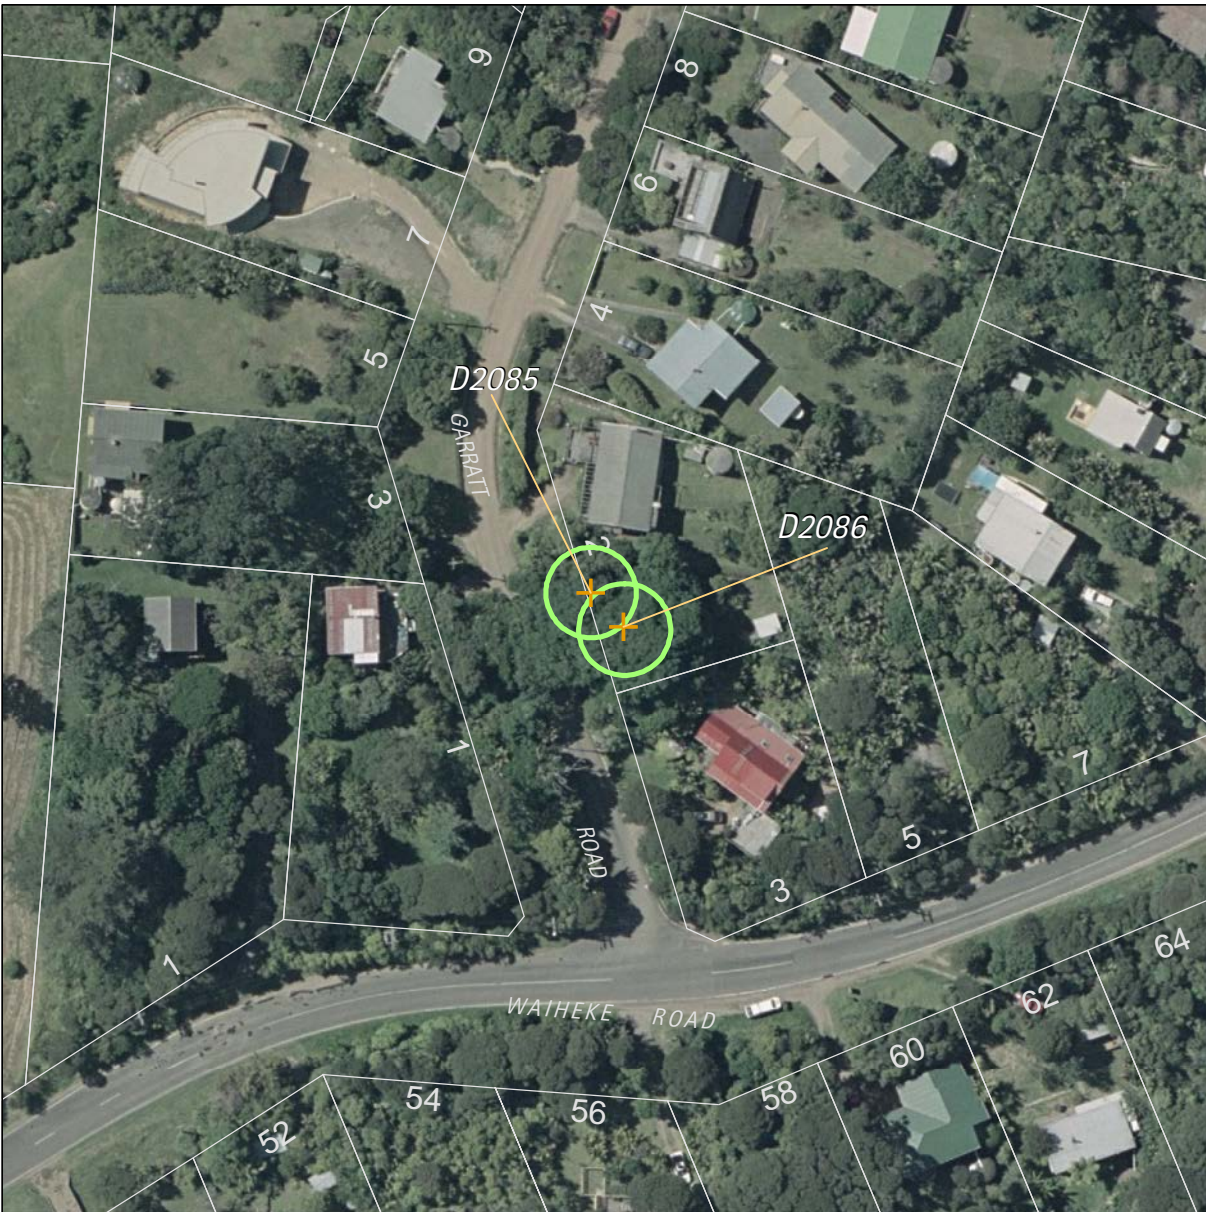

Appendix 1g Schedule of trees - inner islands

Trees		Map reference: 11-3		
Island: Waiheke Site Address: 2, Garratt Road, Onetangi, Waiheke Island				
UID	Name of item	Reasons		Category
2085	Vitex lucens (Puriri)	a,b,D,E,f,G,H,I,J	B	D2085 E2696770.93, N6488022.83
2086	Vitex lucens (Puriri)	a,b,D,E,F,G,h,I,J	B	D2086 E2696775.32, N6488018.30

Refer to the disclaimer at the beginning of this appendix.