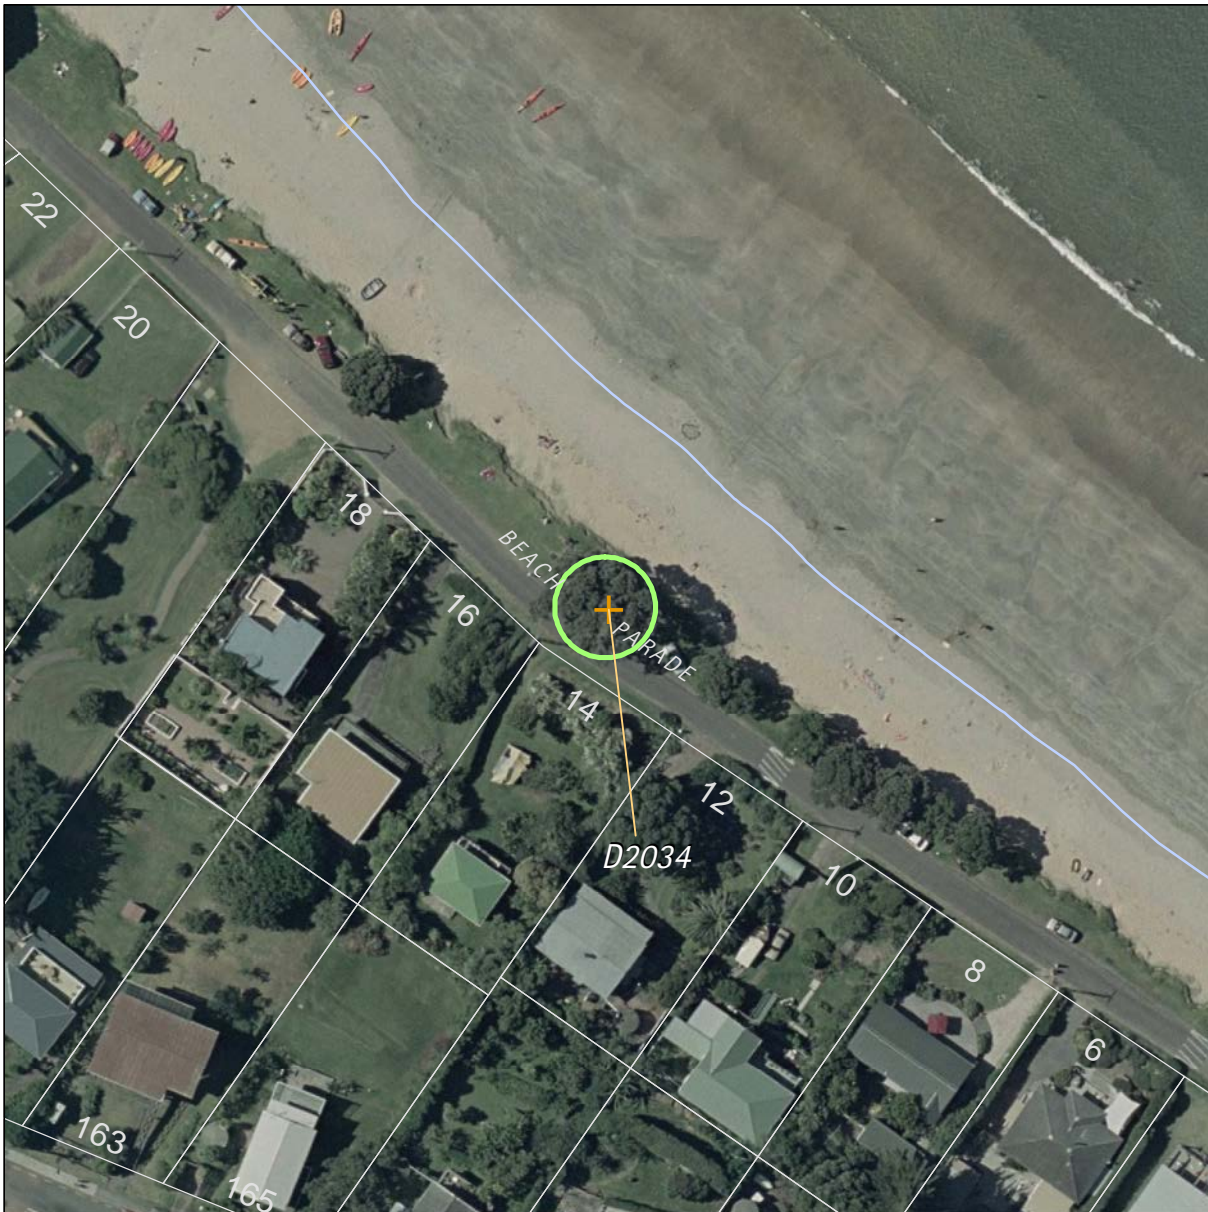

Some diagrams may include parts of a tree extending below mean high water springs (MHWS). Areas below MHWS fall within the jurisdiction of the Auckland Regional Council, and are therefore outside the jurisdiction of this Plan. Any areas below MHWS are indicative and shown for information purposes only.

4.0 Diagrams of scheduled trees

Legend

	Scheduled tree showing the approximate extent of dripline
	Digitised point - coordinates derived from the NZMG (New Zealand Map Grid) base

Trees		Map reference: 2-5		
Island: Waiheke Site Address: Beach Parade, (Road reserve, opposite No's.10-12 Beach Parade) Oneroa, Waiheke Island				
UID	Name of item	Reasons	Category	Digitised points (NZMG)
2035	<i>Metrosideros excelsa</i> (Pohutukawa)	B,d,e,F,G,H,I,J,K	B	D2035 E2690016.17, N6488964.98

Refer to the disclaimer at the beginning of this appendix.

Appendix 1g Schedule of trees - inner islands

Trees		Map reference: 2-6		
Island: Waiheke Site Address: Beach Parade, (Road reserve, opposite No's. 14-16 Beach Parade) Oneroa, Waiheke Island				
UID	Name of item	Reasons	Category	Digitised points (NZMG)
2034	<i>Metrosideros excelsa</i> (Pohutukawa)	B,d,E,f,G,H,I,J,K	A	D2034 E2689985.26, N6488987.18

Refer to the disclaimer at the beginning of this appendix.

Trees		Map reference: 2-7		
Island: Waiheke Site Address: Beach Parade, (Road reserve, opposite No's. 18-20 Beach Parade) Oneroa, Waiheke Island				
UID	Name of item	Reasons	Category	Digitised points (NZMG)
2027	<i>Metrosideros excelsa</i> (Pohutukawa)	B,d,e,F,G,H,I,J,K	B	D2027 E2689953.99, N6489017.56