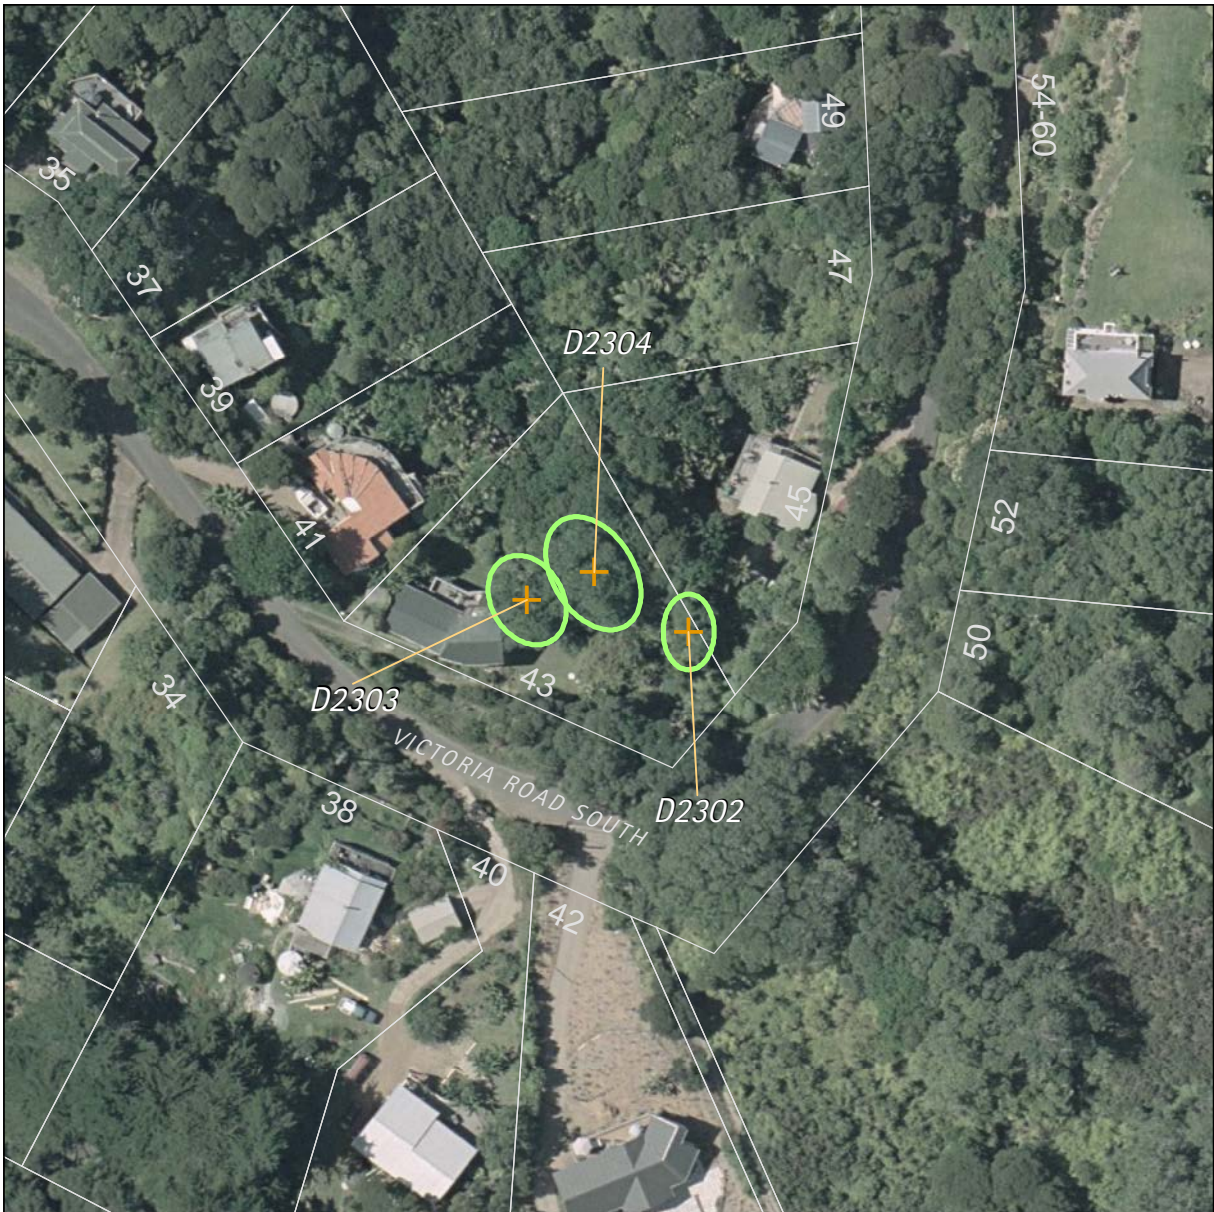

Trees		Map reference: 11-6		
Island: Waiheke Site Address: 43, Victoria Road South, Onetangi, Waiheke Island				
UID	Name of item	Reasons	Category	Digitised points (NZMG)
2302	<i>Dysoxylum spectabile</i> (Kohekohe, New Zealand Mahogany)	a,b,C,d,E,F,G,h,i,J	B	D2302 E2696612.87, N6487399.07
2303	<i>Vitex lucens</i> (Puriri)	a,b,D,E,f,G,h,I,J	B	D2303 E2696591.53, N6487403.28
2304	<i>Vitex lucens</i> (Puriri)	a,b,D,E,F,G,h,i,J	B	D2304 E2696600.43, N6487406.91

Refer to the disclaimer at the beginning of this appendix.