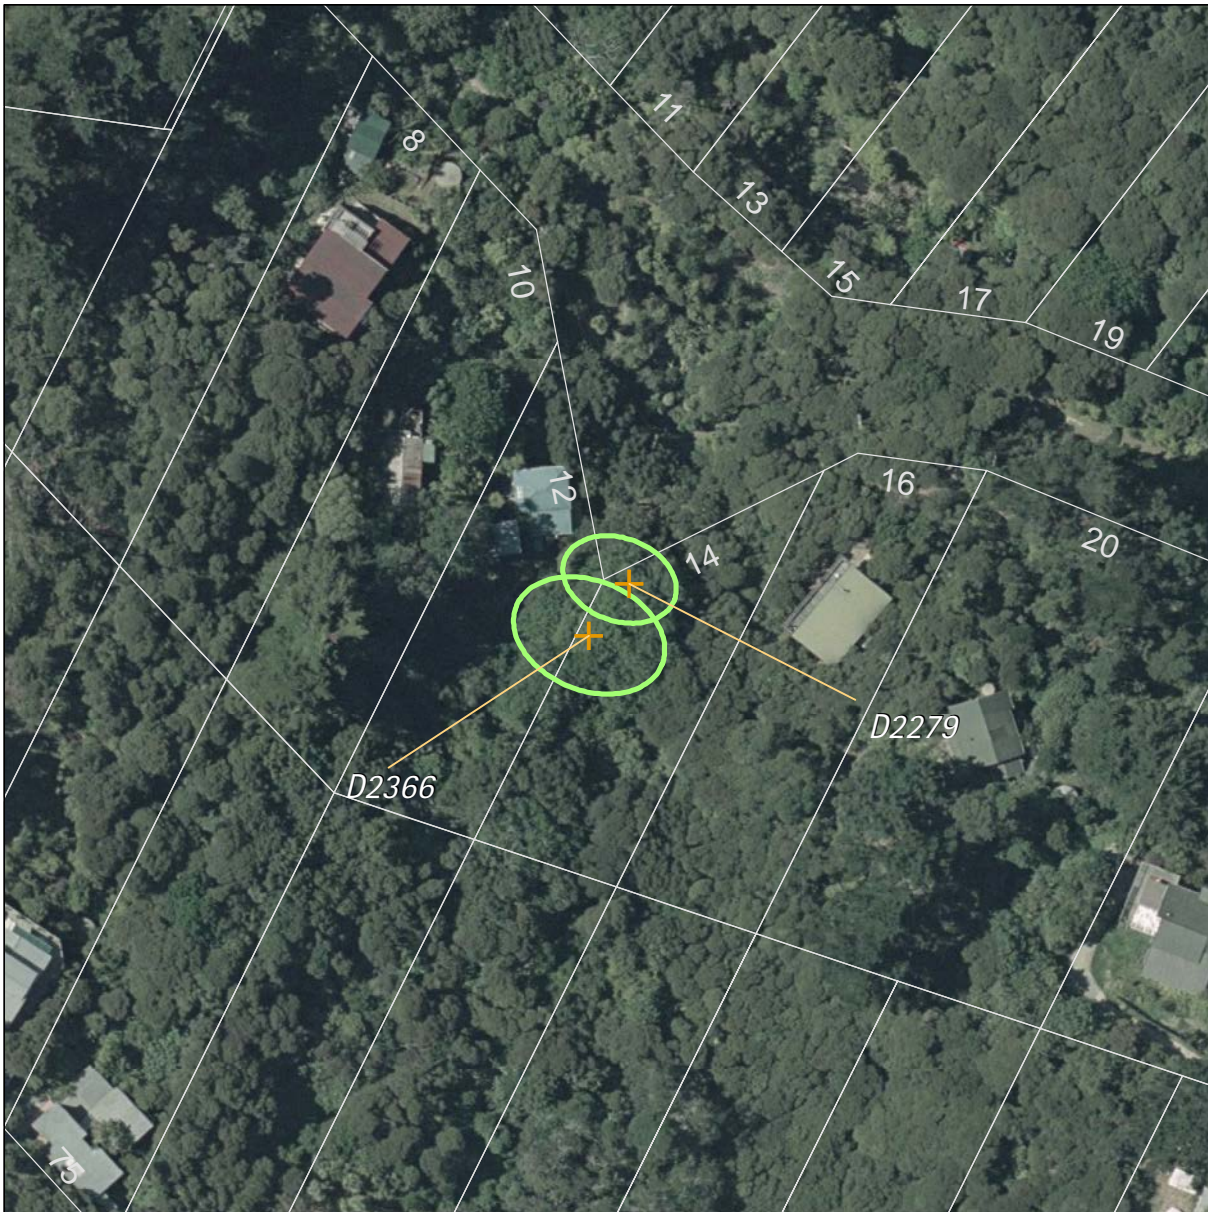

Appendix 1g Schedule of trees - inner islands

Trees		Map reference: 3-4		
Island: Waiheke Site Address: 14, Te Aroha Ave, Hekerua Bay, Waiheke Island				
UID	Name of item	Reasons	Category	Digitised points (NZMG)
2279	Vitex lucens (Puriri)	a,B,D,E,F,G,h,I,j	A	D2279 E2691437.71, N6488941.38
2366	Vitex lucens (Puriri)	a,B,D,E,F,G,h,I,j	A	D2366 E2691432.43, N6488934.60

Refer to the disclaimer at the beginning of this appendix.