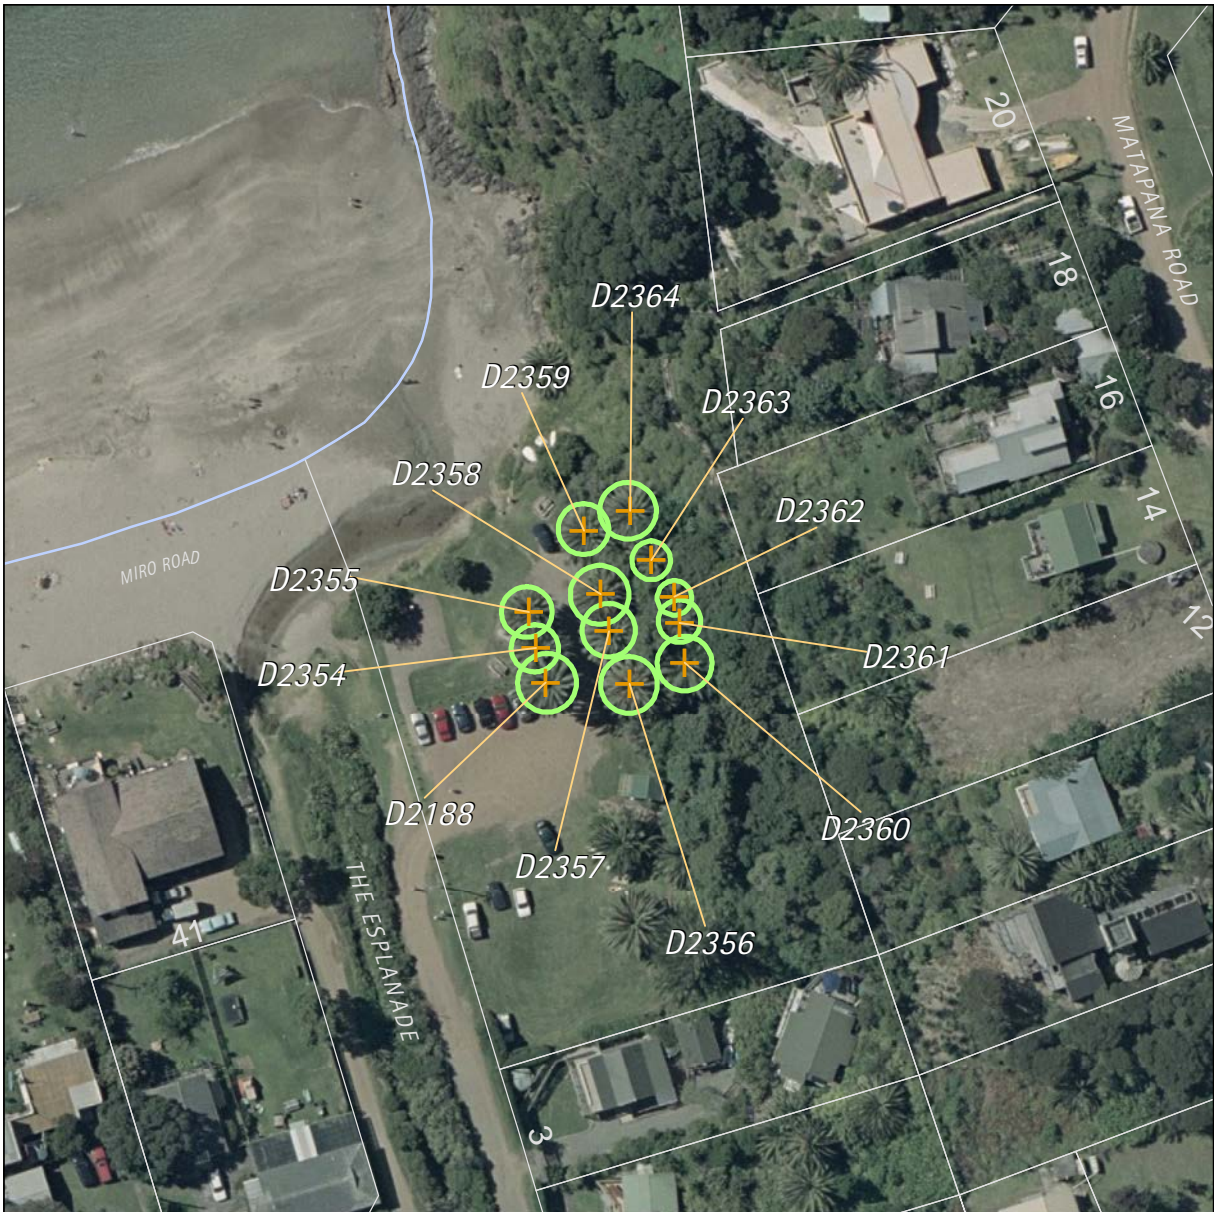

Underlined content to be inserted.

~~Struck through~~ content to be deleted.

1.0 Introduction

This appendix contains key information about scheduled trees. In particular it identifies:

- The location of scheduled trees, including the site surrounds.
- The category (A or B) applying to each tree.
- The reasons for scheduling each tree.

Refer to the disclaimer at the beginning of this appendix.

Trees		Map reference: 2-7		
Island: Waiheke Site Address: Beach Parade, (Road reserve, opposite No's. 18-20 Beach Parade) Oneroa, Waiheke Island				
UID	Name of item	Reasons	Category	Digitised points (NZMG)
2027	<i>Metrosideros excelsa</i> (Pohutukawa)	B,d,e,F,G,H,I,J,K	B	D2027 E2689953.99, N6489017.56

Refer to the disclaimer at the beginning of this appendix.

Appendix 1g Schedule of trees - inner islands

Trees		Map reference: 2-8		
Island: Waiheke Site Address: Beach Parade, (Road reserve, opposite No's. 24-26 Beach Parade) Oneroa, Waiheke Island				
UID	Name of item	Reasons	Category	Digitised points (NZMG)
2031	<i>Metrosideros excelsa</i> (Pohutukawa)	B,d,E,f,G,H,I,J,K	A	D2031 E2689899.58, N6489065.43

Refer to the disclaimer at the beginning of this appendix.

Trees		Map reference: 3-3
-------	--	------------------------------

Island: Waiheke
 Site Address: (Matapana reserve, eastern end of Palm Beach) Palm Beach, Waiheke Isla