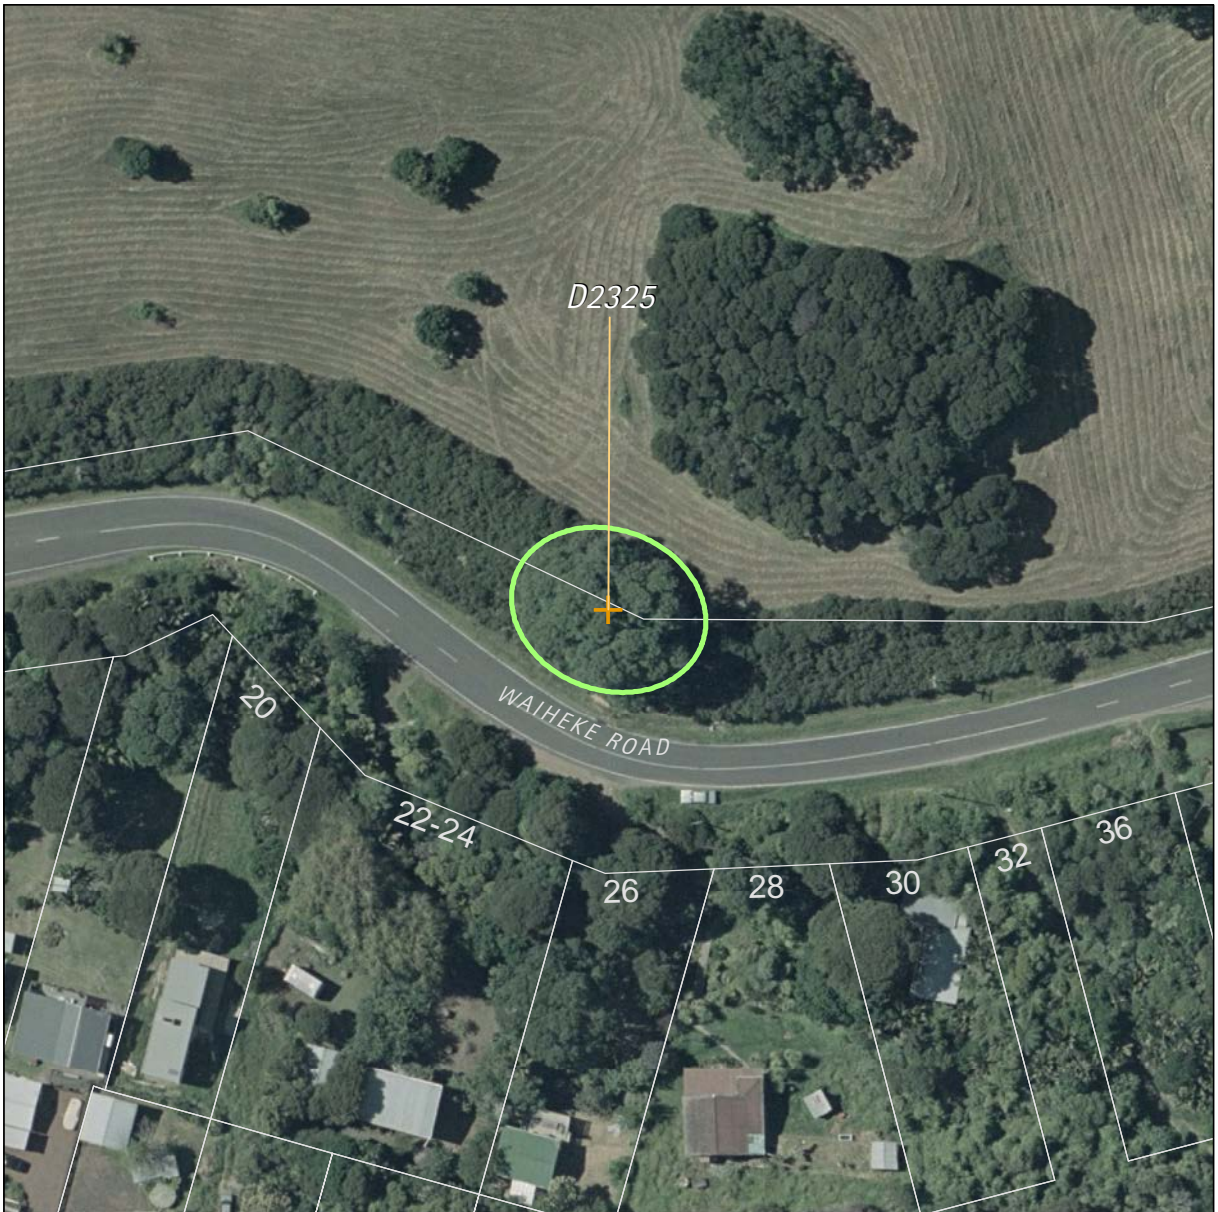

Trees		Map reference: 11-12

Island: Waiheke
Site Address: Waiheke Road, (Road reserve, opposite 22-26 Waiheke Road.)
Onetangi, Waiheke Island

UID	Name of item	Reasons	Category	Digitised points (NZMG)
2325	<i>Metrosideros excelsa</i> (Pohutukawa)	a,B,D,E,F,G,H,I,J	B	D2325 E2696456.25, N6487933.83

Refer to the disclaimer at the beginning of this appendix.