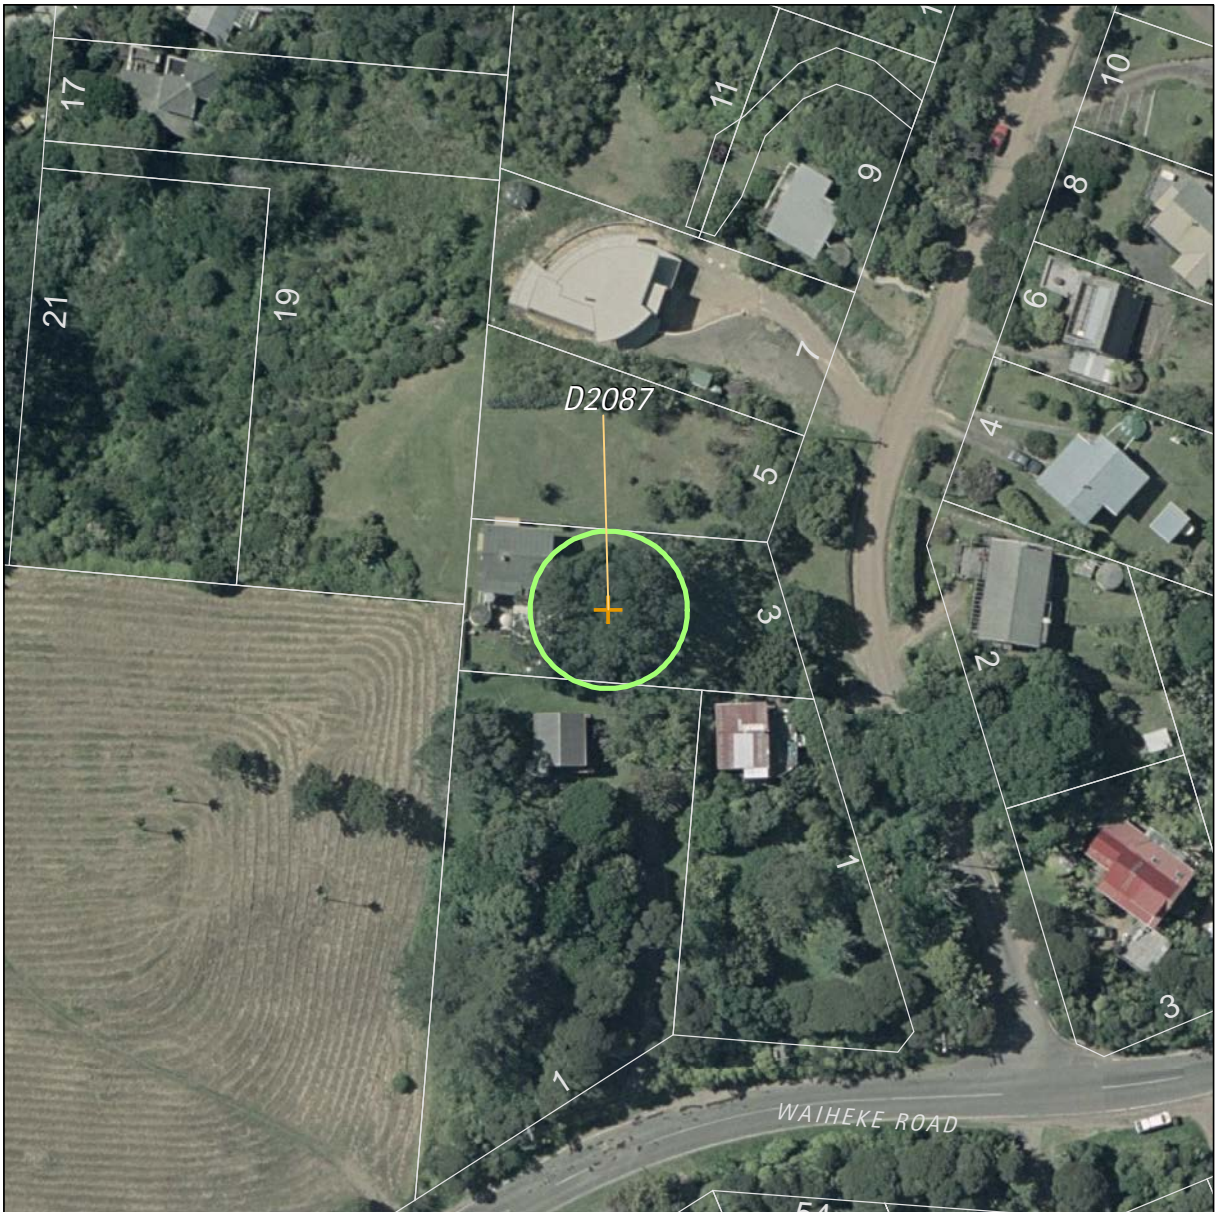

Trees		Map reference: 11-4

Island: Waiheke
Site Address: 3, Garratt Road, Onetangi, Waiheke Island

UID	Name of item	Reasons	Category	Digitised points (NZMG)
2087	<i>Metrosideros excelsa</i> (Pohutukawa)	a,b,D,E,F,g,h,I,J	B	D2087 E2696721.81, N6488035.85

Refer to the disclaimer at the beginning of this appendix.