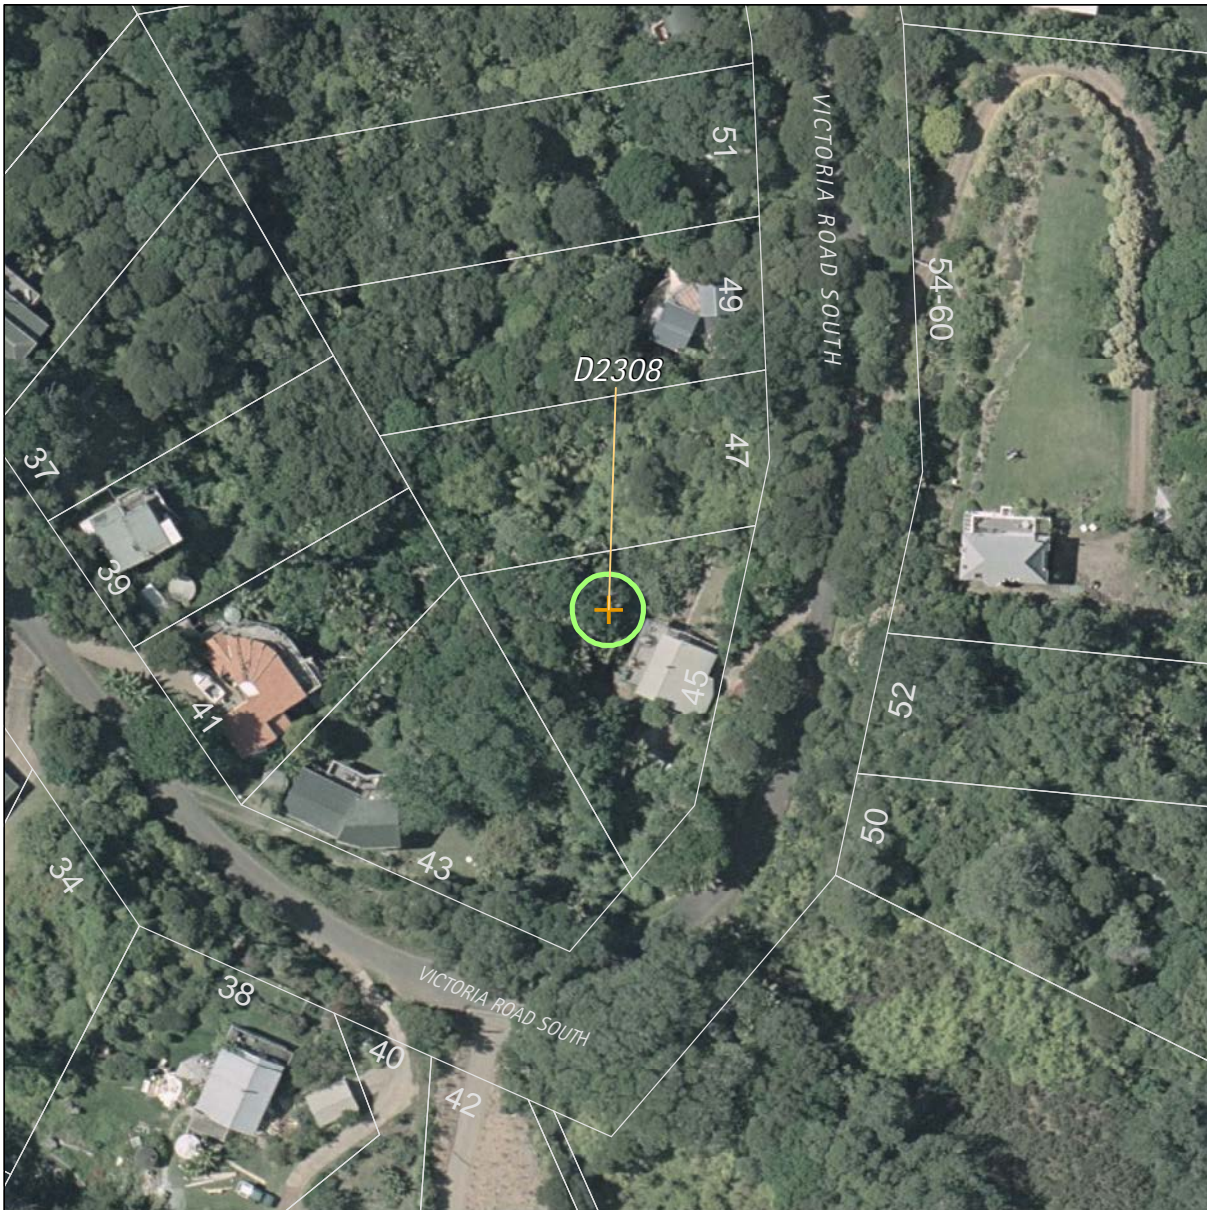

Appendix 1g Schedule of trees - inner islands

Trees		Map reference: 11-7		
Island: Waiheke Site Address: 45, Victoria Road South, (opposite No. 045.) Onetangi, Waiheke Island				
UID	Name of item	Reasons	Category	Digitised points (NZMG)
2308	<i>Prumnopitys taxifolia</i> (Matai, Black pine)	B,C,d,E,F,G,h,I,J	B	D2308 E2696615.95, N6487426.29

Refer to the disclaimer at the beginning of this appendix.