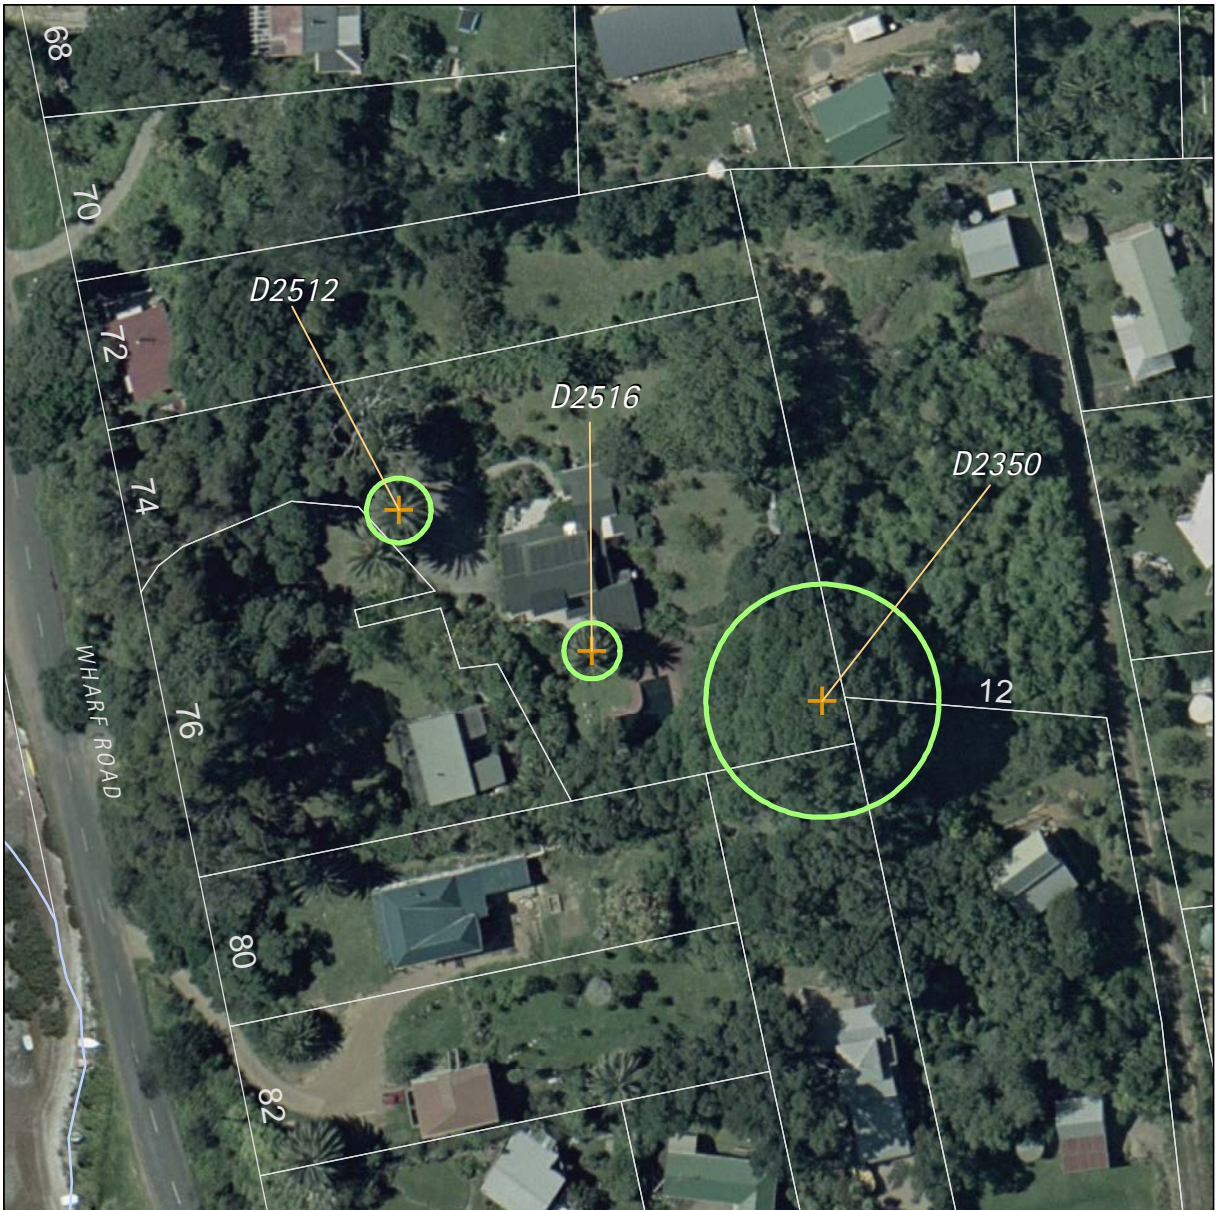

Trees		Map reference: 9-17		
Island: Waiheke Site Address: 74, Wharf Road, Ostend, Waiheke Island				
UID	Name of item	Reasons	Category	Digitised points (NZMG)
2350	<i>Ficus macrophylla</i> (Moreton Bay Fig)	a,B,c,E,F,G,h,I,J	A	D2350 E2692724.07, N6487127.64
2512	<i>Phoenix canariensis</i> (Phoenix palm)	a,B,E,f,G,h,I,J	A	D2512 E2692668.03, N6487152.83
2516	<i>Phoenix canariensis</i> (Phoenix palm)	a,B,E,f,G,I,J	B	D2516 E2692693.59, N6487134.27

Refer to the disclaimer at the beginning of this appendix.