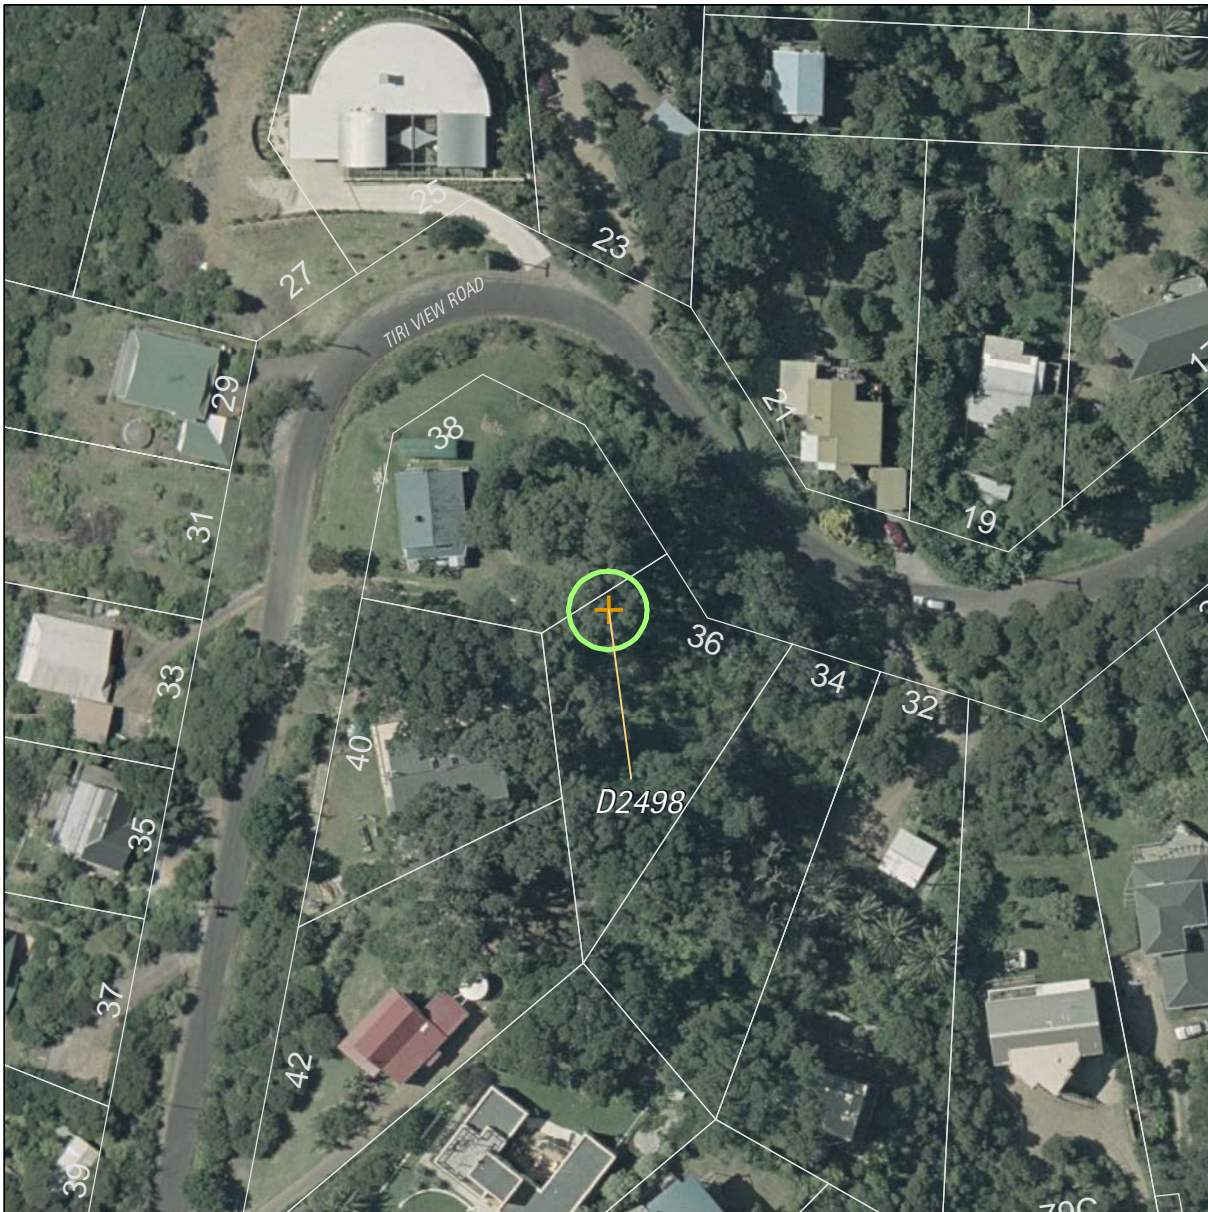

Appendix 1g Schedule of trees - inner islands

Trees		Map reference: 3-4		
Island: Waiheke Site Address: 14, Te Aroha Ave, Hekerua Bay, Waiheke Island				
UID	Name of item	Reasons	Category	Digitised points (NZMG)
2279	Vitex lucens (Puriri)	a,B,D,E,F,G,h,I,j	A	D2279 E2691437.71, N6488941.38
2366	Vitex lucens (Puriri)	a,B,D,E,F,G,h,I,j	A	D2366 E2691432.43, N6488934.60

Refer to the disclaimer at the beginning of this appendix.

Trees		Map reference: 3-5		
Island: Waiheke Site Address: 32, Tiri View Road, Waiheke Island				
UID	Name of item	Reasons	Category	Digitised points (NZMG)
2510	<i>Metrosideros excelsa</i> (Pohutukawa)	a,b,d,E,f,G,h,I,J,K	A	D2510 E2692805.97, N6488837.00

Refer to the disclaimer at the beginning of this appendix.

Appendix 1g Schedule of trees - inner islands

Trees		Map reference: 3-6		
Island: Waiheke Site Address: 36, Tiri View Road, Palm Beach, Waiheke Island				
UID	Name of item	Reasons	Category	Digitised points (NZMG)
2498	<i>Metrosideros excelsa</i> (Pohutukawa)	a,b,d,E,F,g,h,I,J,K	B	D2498 E2692788.86, N6488898.83

Refer to the disclaimer at the beginning of this appendix.

Trees		<i>Map reference:</i> 3-7
--------------	--	-------------------------------------

Island: Waiheke
Site Address: 38, Tiri View Road, Palm Beach, Waiheke Island