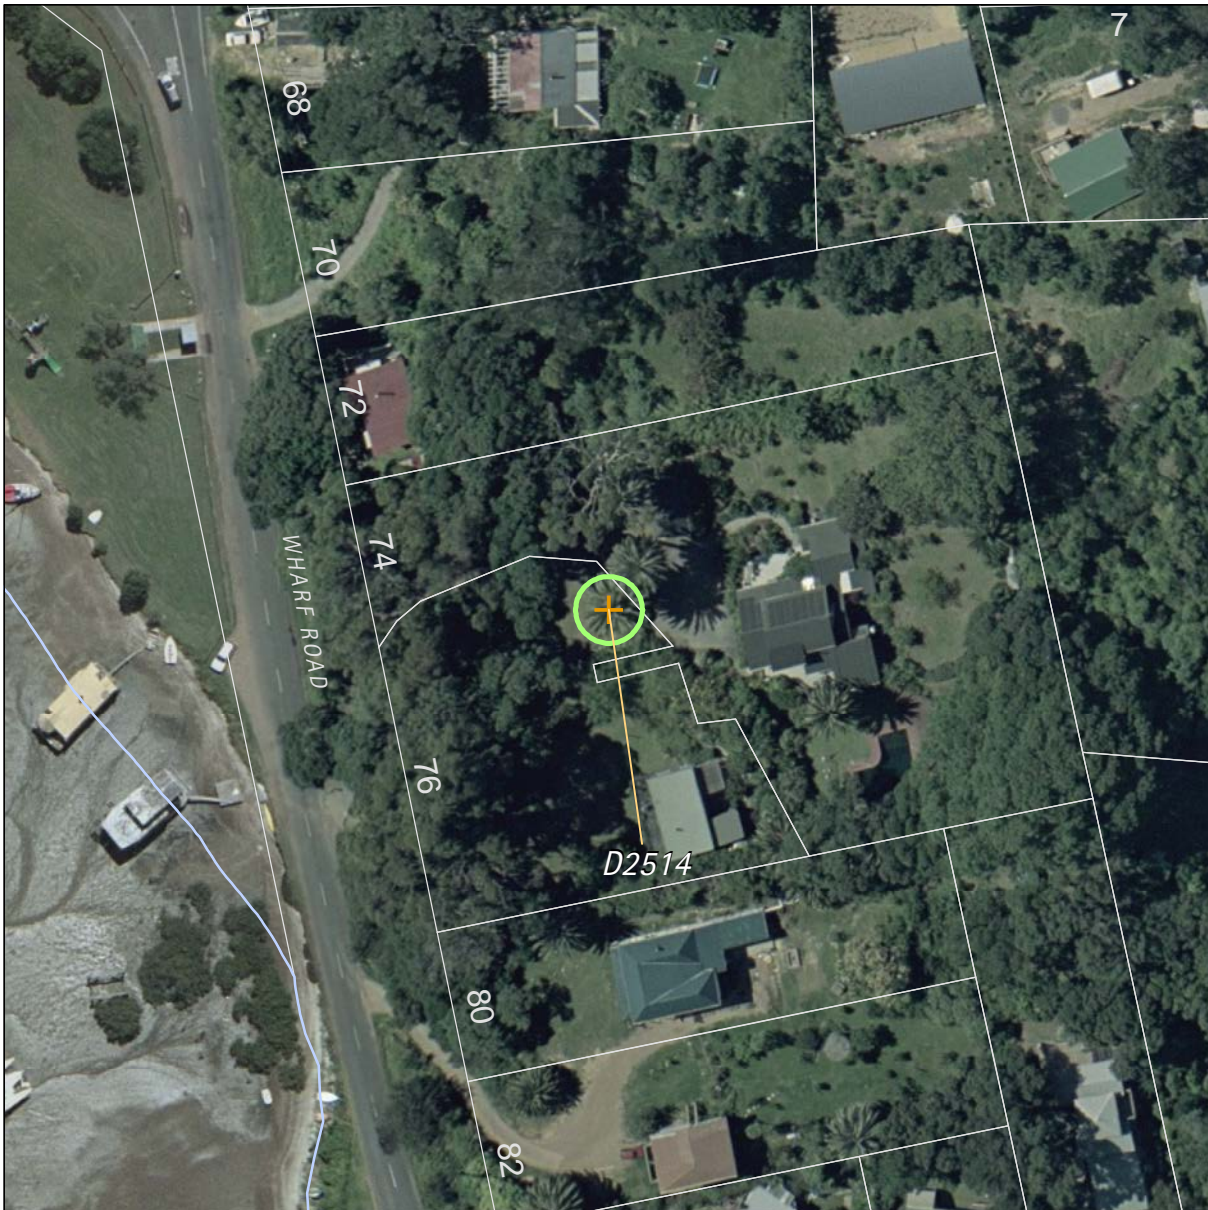

Appendix 1g Schedule of trees - inner islands

Trees		Map reference: 9-18		
Island: Waiheke Site Address: 76, Wharf Road, Ostend, Waiheke Island				
UID	Name of item	Reasons	Category	Digitised points (NZMG)
2514	Phoenix canariensis (Phoenix palm)	A,B,E,f,G,h,I,J	A	D2514 E2692664.36, N6487146.96

Refer to the disclaimer at the beginning of this appendix.