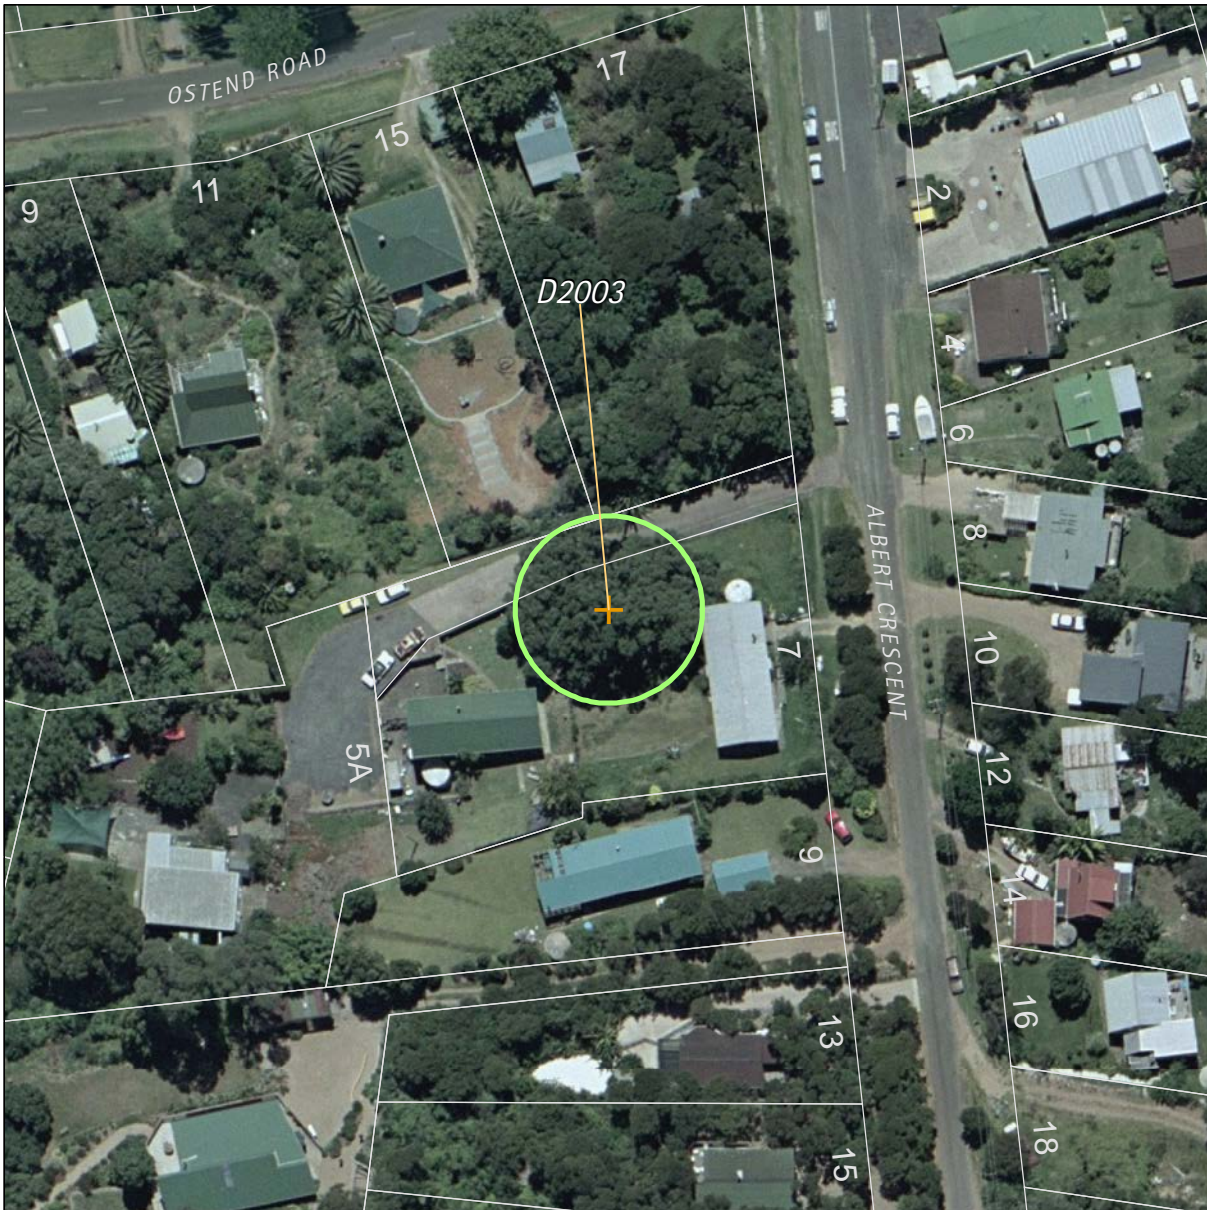

Appendix 1g Schedule of trees - inner islands

Trees		Map reference: 9-16		
Island: Waiheke Site Address: 7A, Albert Crescent, Ostend, Waiheke Island				
UID	Name of item	Reasons	Category	Digitised points (NZMG)
2003	<i>Metrosideros excelsa (Pohutukawa)</i>	a,B,d,E,F,G,I,J	B	D2003 E2692875.41, N6486978.11

Refer to the disclaimer at the beginning of this appendix.