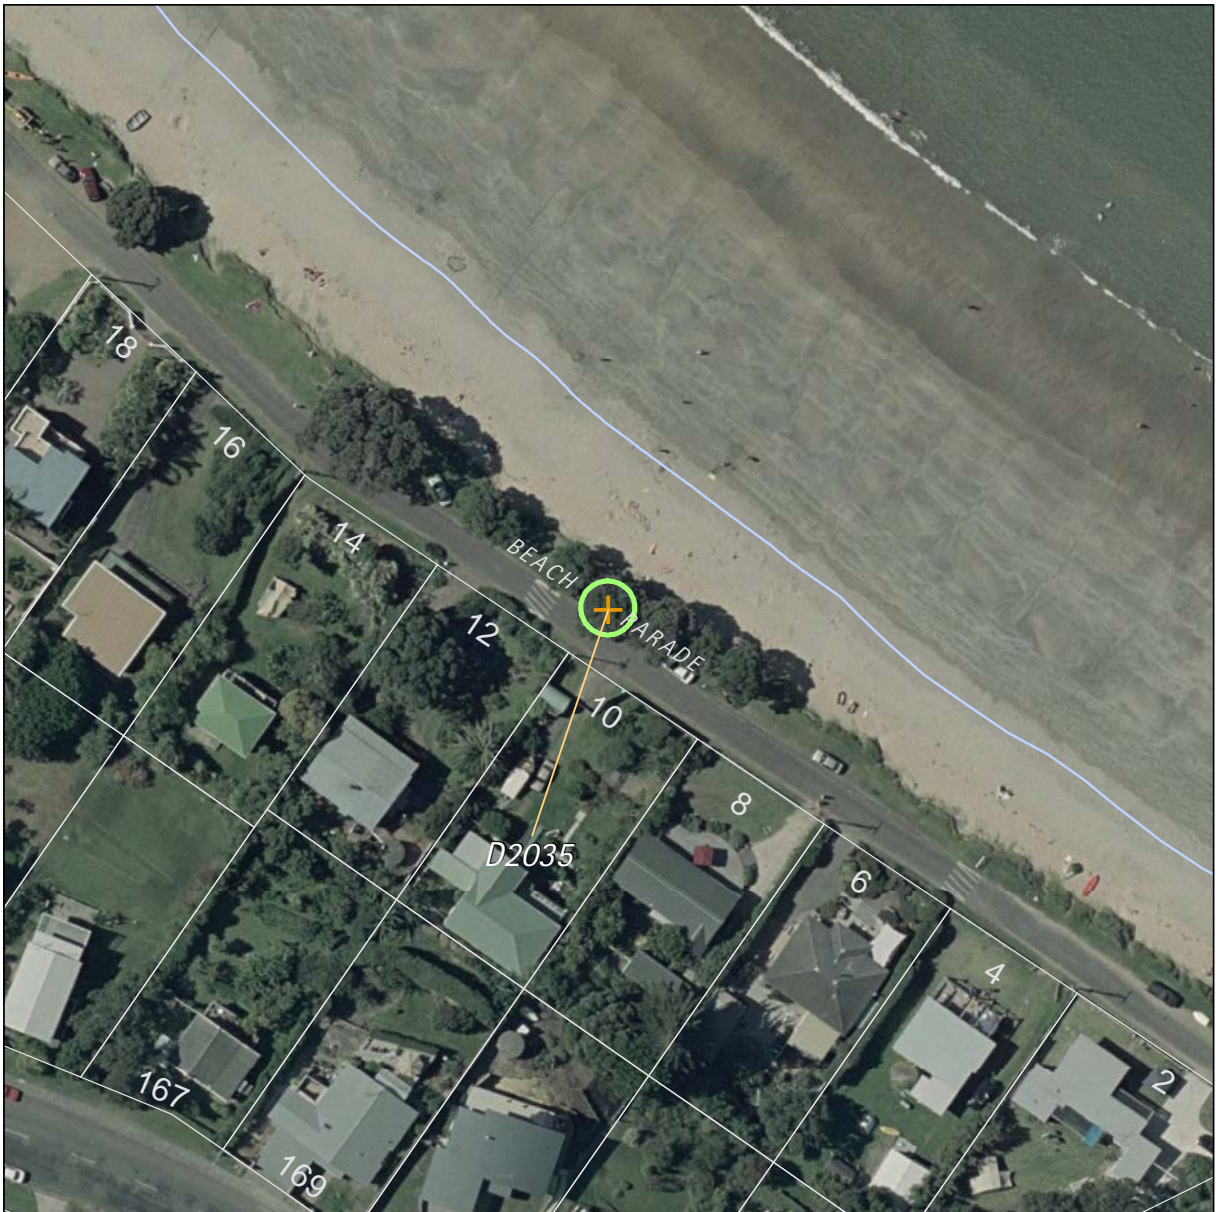

Further information about the criteria for scheduling trees is contained in [appendix 4](#).

3.0 Disclaimer for all diagrams in appendix 1g

The diagrams show a green ellipse or circle (or several ellipses or circles) around the scheduled tree. The polygon (or polygons) form the definitive location of the scheduled tree.

Some diagrams may include parts of a tree extending below mean high water springs (MHWS). Areas below MHWS fall within the jurisdiction of the Auckland Regional Council, and are therefore outside the jurisdiction of this Plan. Any areas below MHWS are indicative and shown for information purposes only.

4.0 Diagrams of scheduled trees

Legend

	Scheduled tree showing the approximate extent of dripline
	Digitised point - coordinates derived from the NZMG (New Zealand Map Grid) base

Trees		Map reference: 2-5		
Island: Waiheke Site Address: Beach Parade, (Road reserve, opposite No's.10-12 Beach Parade) Oneroa, Waiheke Island				
UID	Name of item	Reasons	Category	Digitised points (NZMG)
2035	<i>Metrosideros excelsa</i> (Pohutukawa)	B,d,e,F,G,H,I,J,K	B	D2035 E2690016.17, N6488964.98

Refer to the disclaimer at the beginning of this appendix.

Trees		Map reference: 2-7		
Island: Waiheke Site Address: Beach Parade, (Road reserve, opposite No's. 18-20 Beach Parade) Oneroa, Waiheke Island				
UID	Name of item	Reasons	Category	Digitised points (NZMG)
2027	<i>Metrosideros excelsa</i> (Pohutukawa)	B,d,e,F,G,H,I,J,K	B	D2027 E2689953.99, N6489017.56