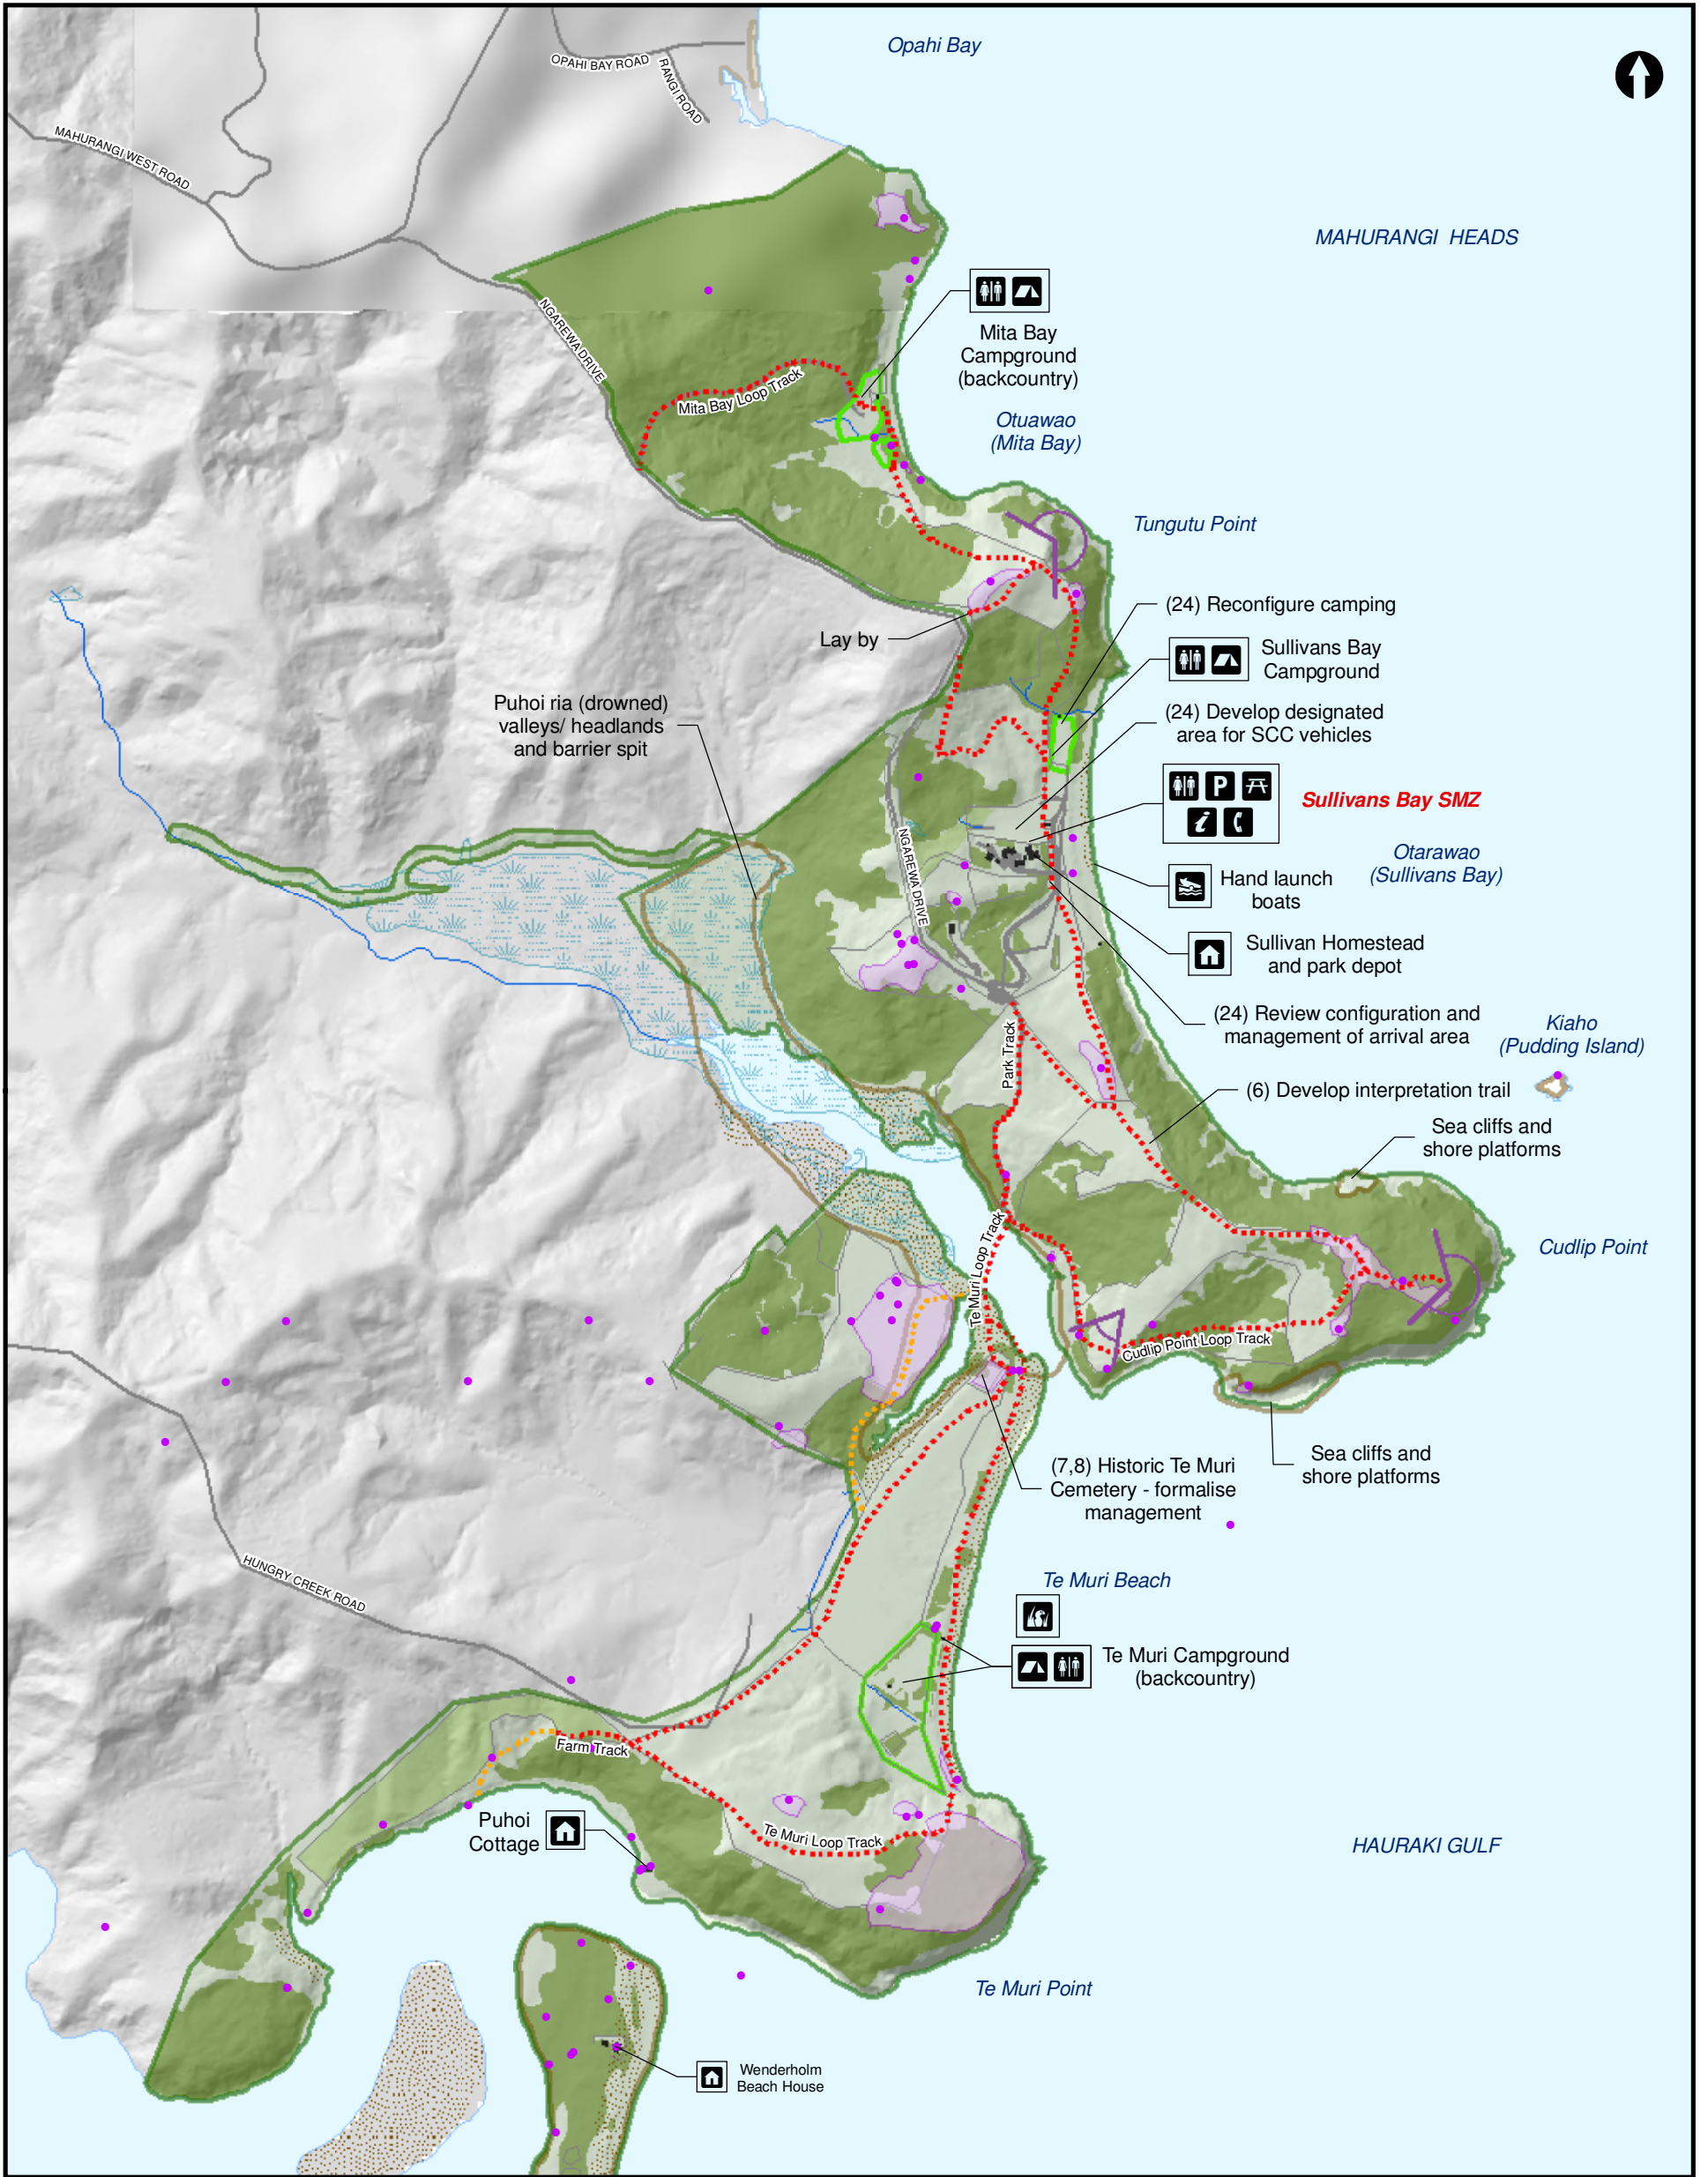

AUCKLAND REGIONAL PARK MANAGEMENT PLAN

Mahurangi Regional Park - West

Map 7.2

Scale 1:11,000