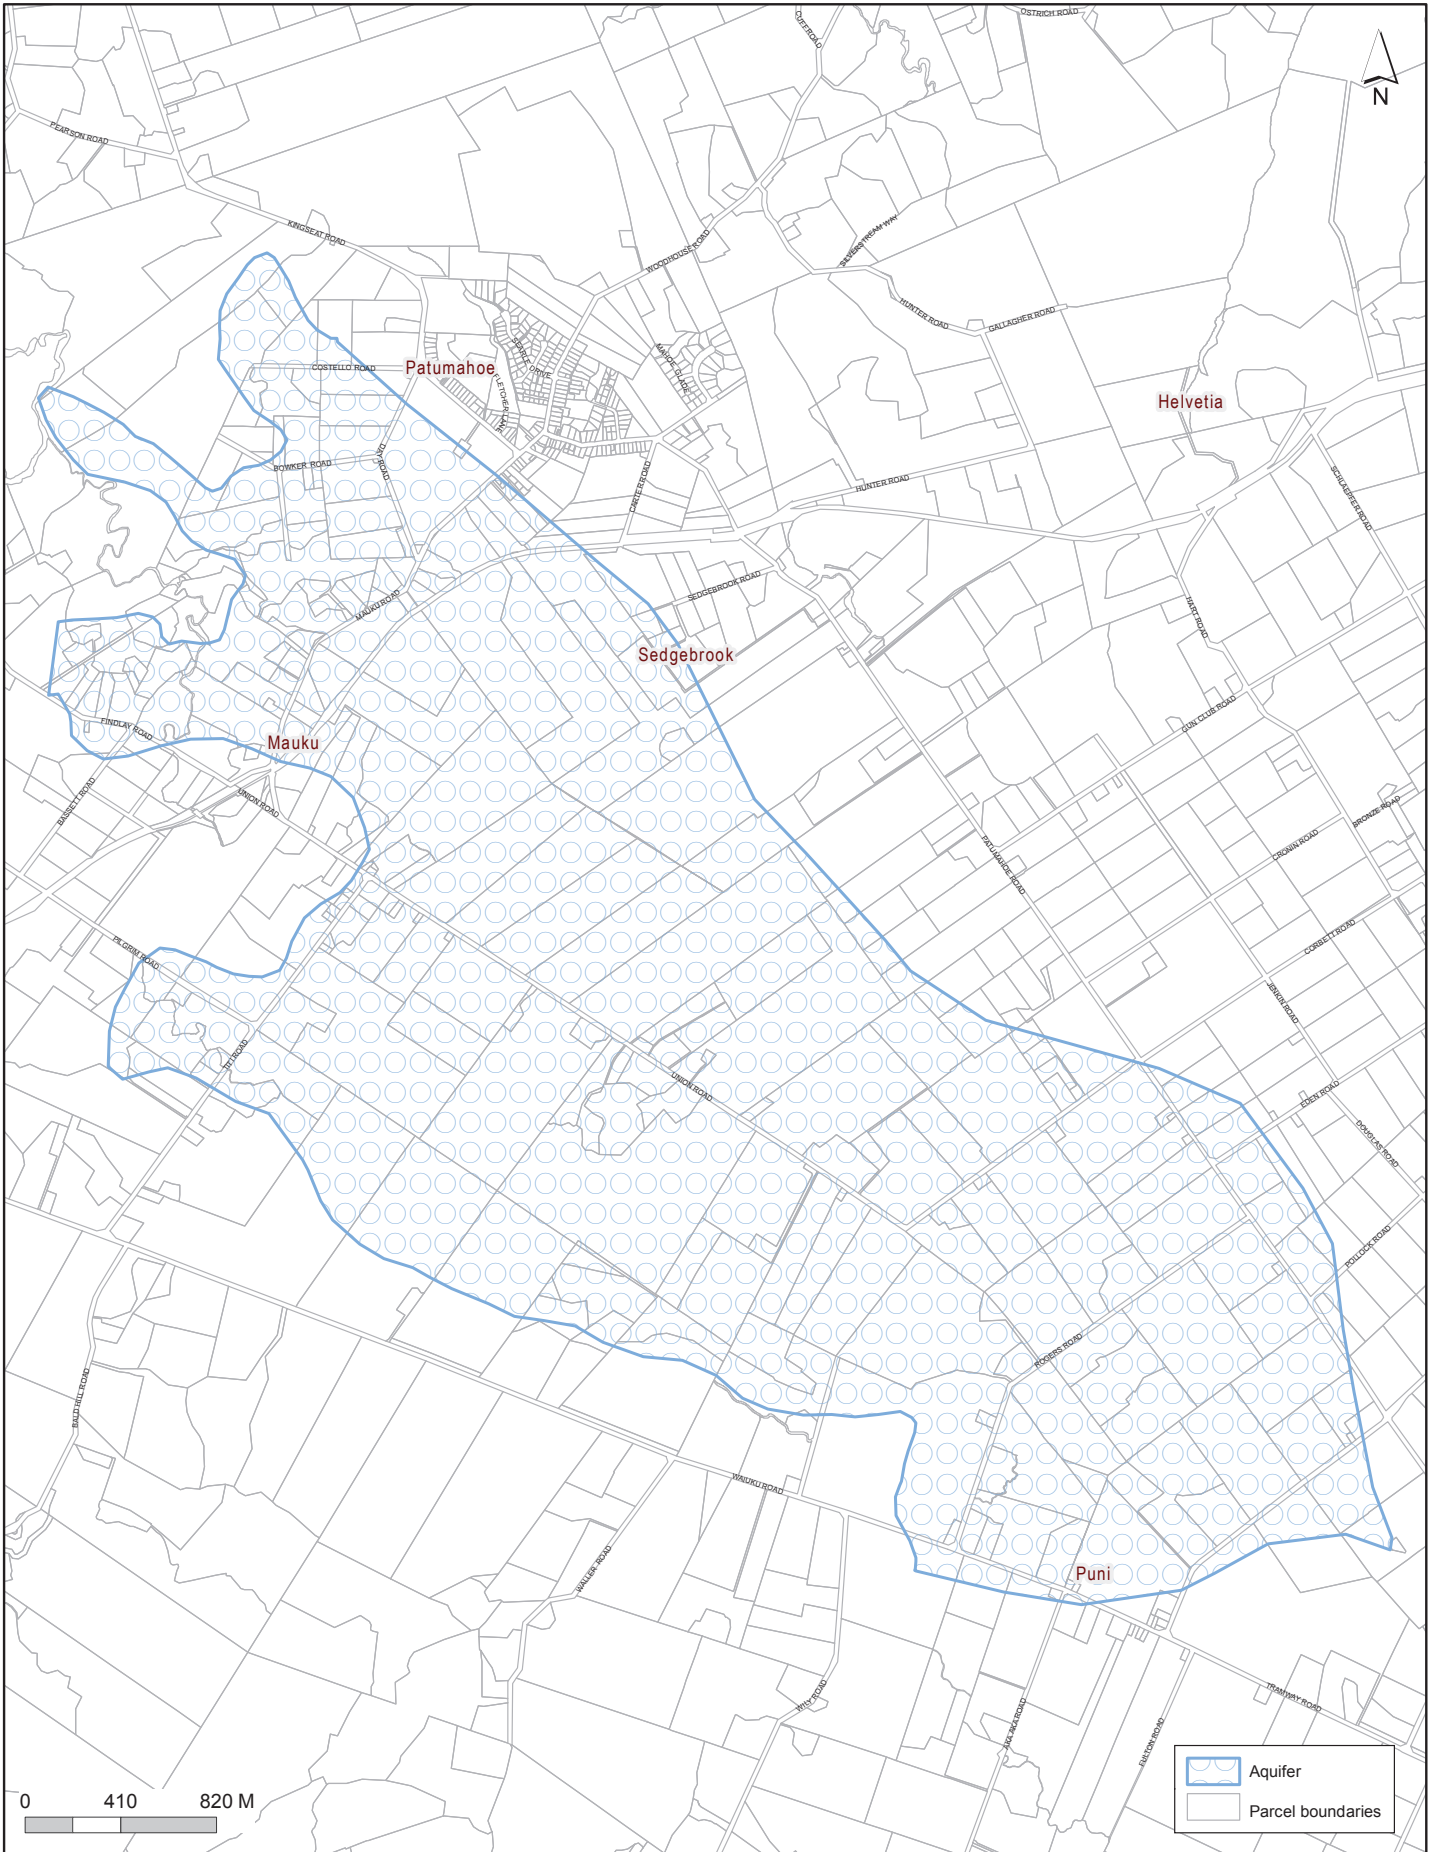

Aquifer Management Area - Pukekohe Central Volcanic Aquifer

Aquifer Management Area - Pukekohe Kaawa Aquifer

Aquifer Management Area - Pukekohe North Volcanic Aquifer

Aquifer Management Area - Pukekohe South Volcanic Aquifer

Aquifer Management Area - Pukekohe West Volcanic Aquifer

Aquifer Management Area - Tomarata Waitematā Aquifer

Aquifer Management Area - Waiheke Aquifer

Aquifer Management Area - Waiuku Kaawa Aquifer

Aquifer Management Area - Waiwera Geothermal Aquifer

Aquifer Management Area - Western Springs Volcanic Aquifer

Aquifer Management Area - Whangaparāoa Waitematā Aquifer

Aquifer Management Area - Wiri Volcanic Aquifer