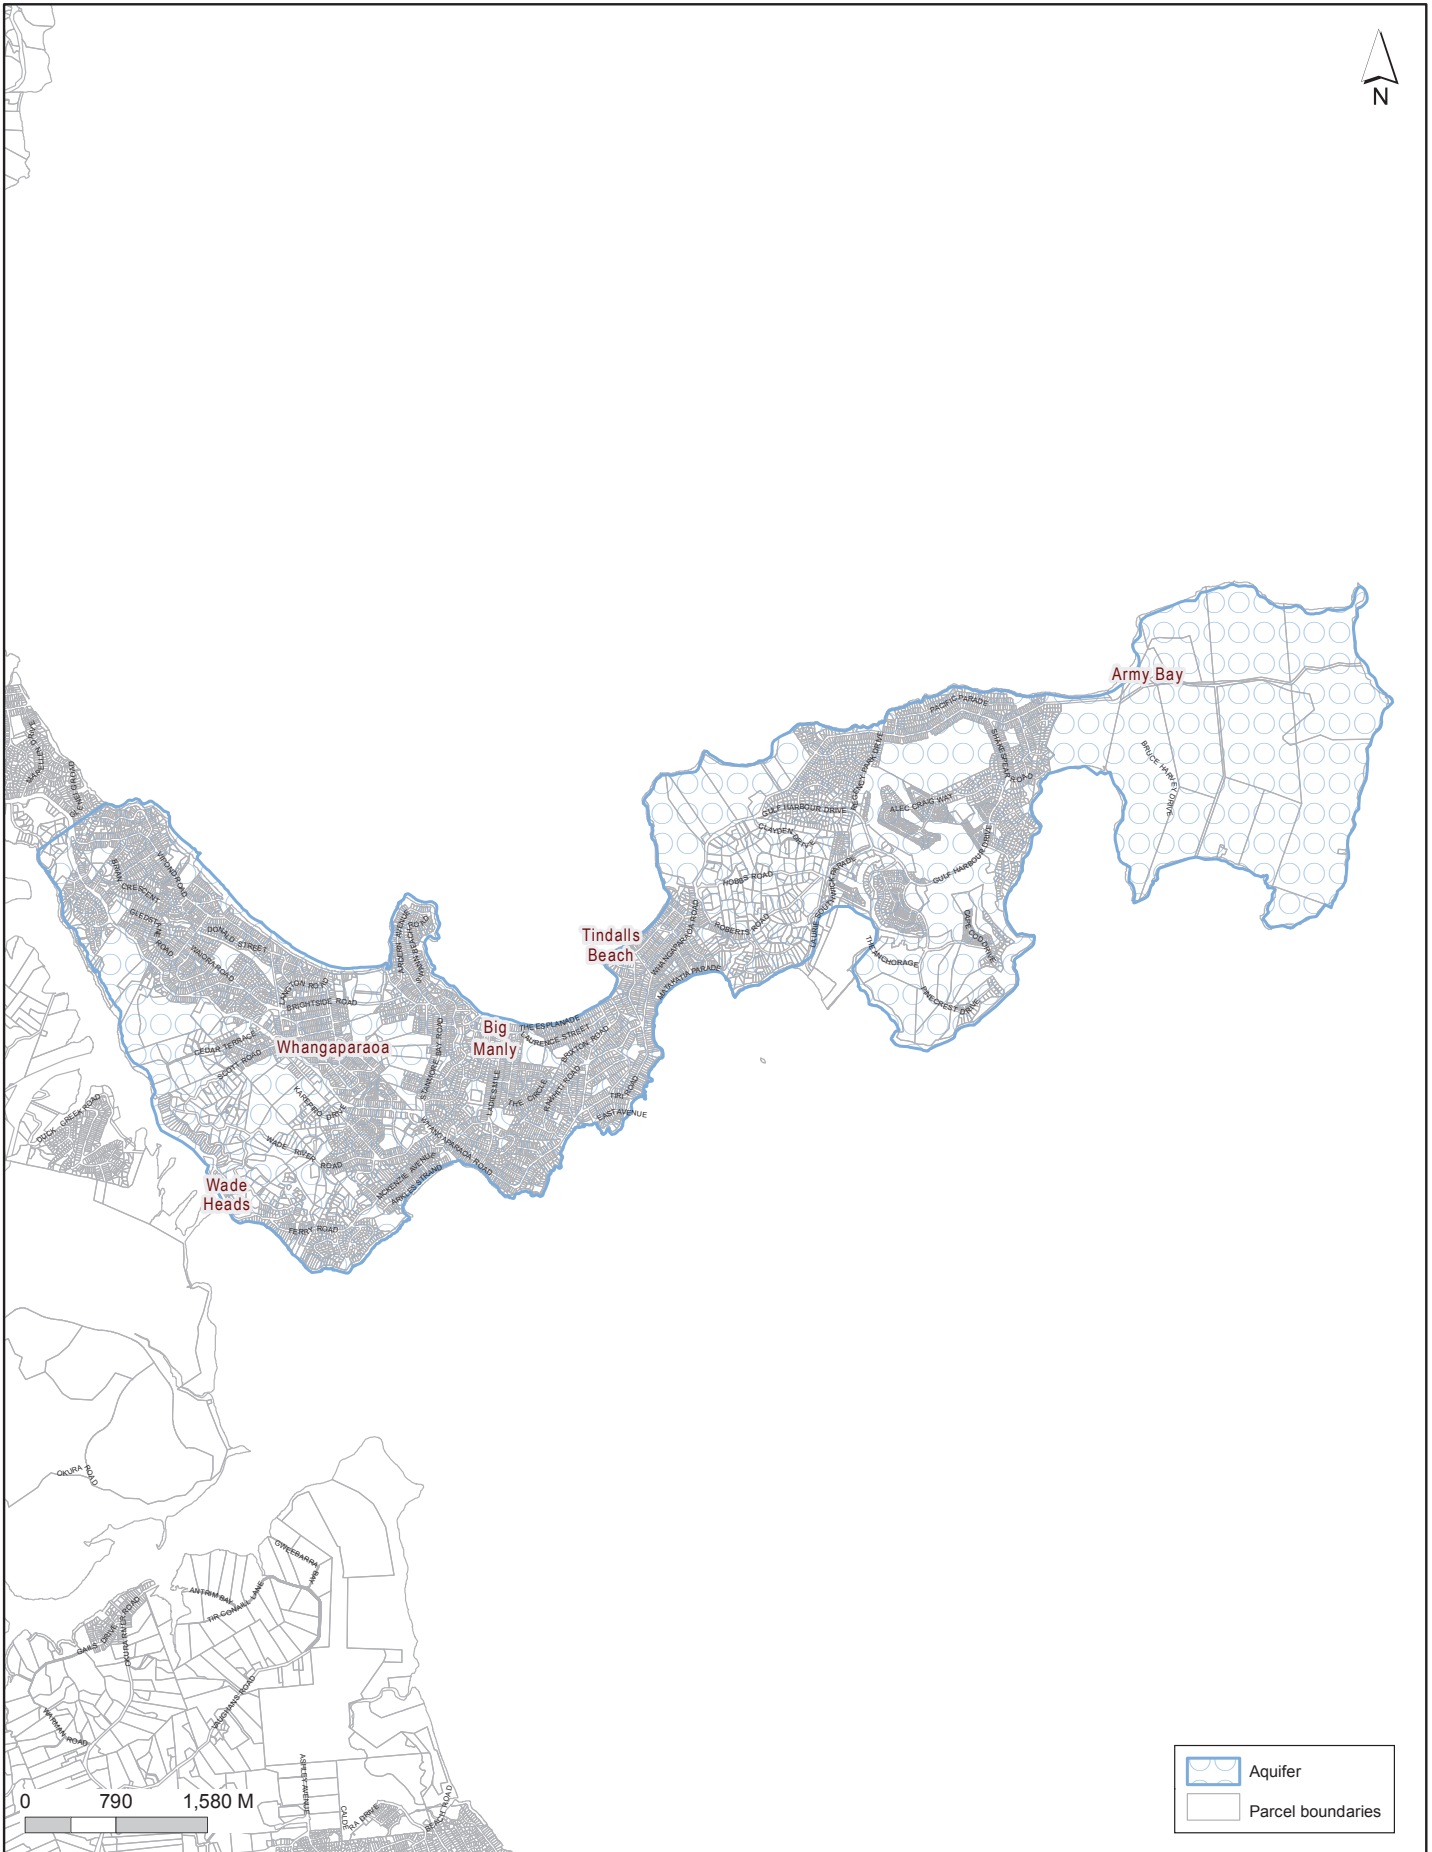

Aquifer Management Area - Pukekohe Central Volcanic Aquifer

Aquifer Management Area - Pukekohe Kaawa Aquifer

Aquifer Management Area - Pukekohe North Volcanic Aquifer

Aquifer Management Area - Pukekohe South Volcanic Aquifer

Aquifer Management Area - Pukekohe West Volcanic Aquifer

Aquifer Management Area - Tomarata Waitematā Aquifer

Aquifer Management Area - Waiheke Aquifer

Aquifer Management Area - Waiuku Kaawa Aquifer

Aquifer Management Area - Waiwera Geothermal Aquifer

Aquifer Management Area - Western Springs Volcanic Aquifer

Aquifer Management Area - Whangaparāoa Waitematā Aquifer

Aquifer Management Area - Wiri Volcanic Aquifer