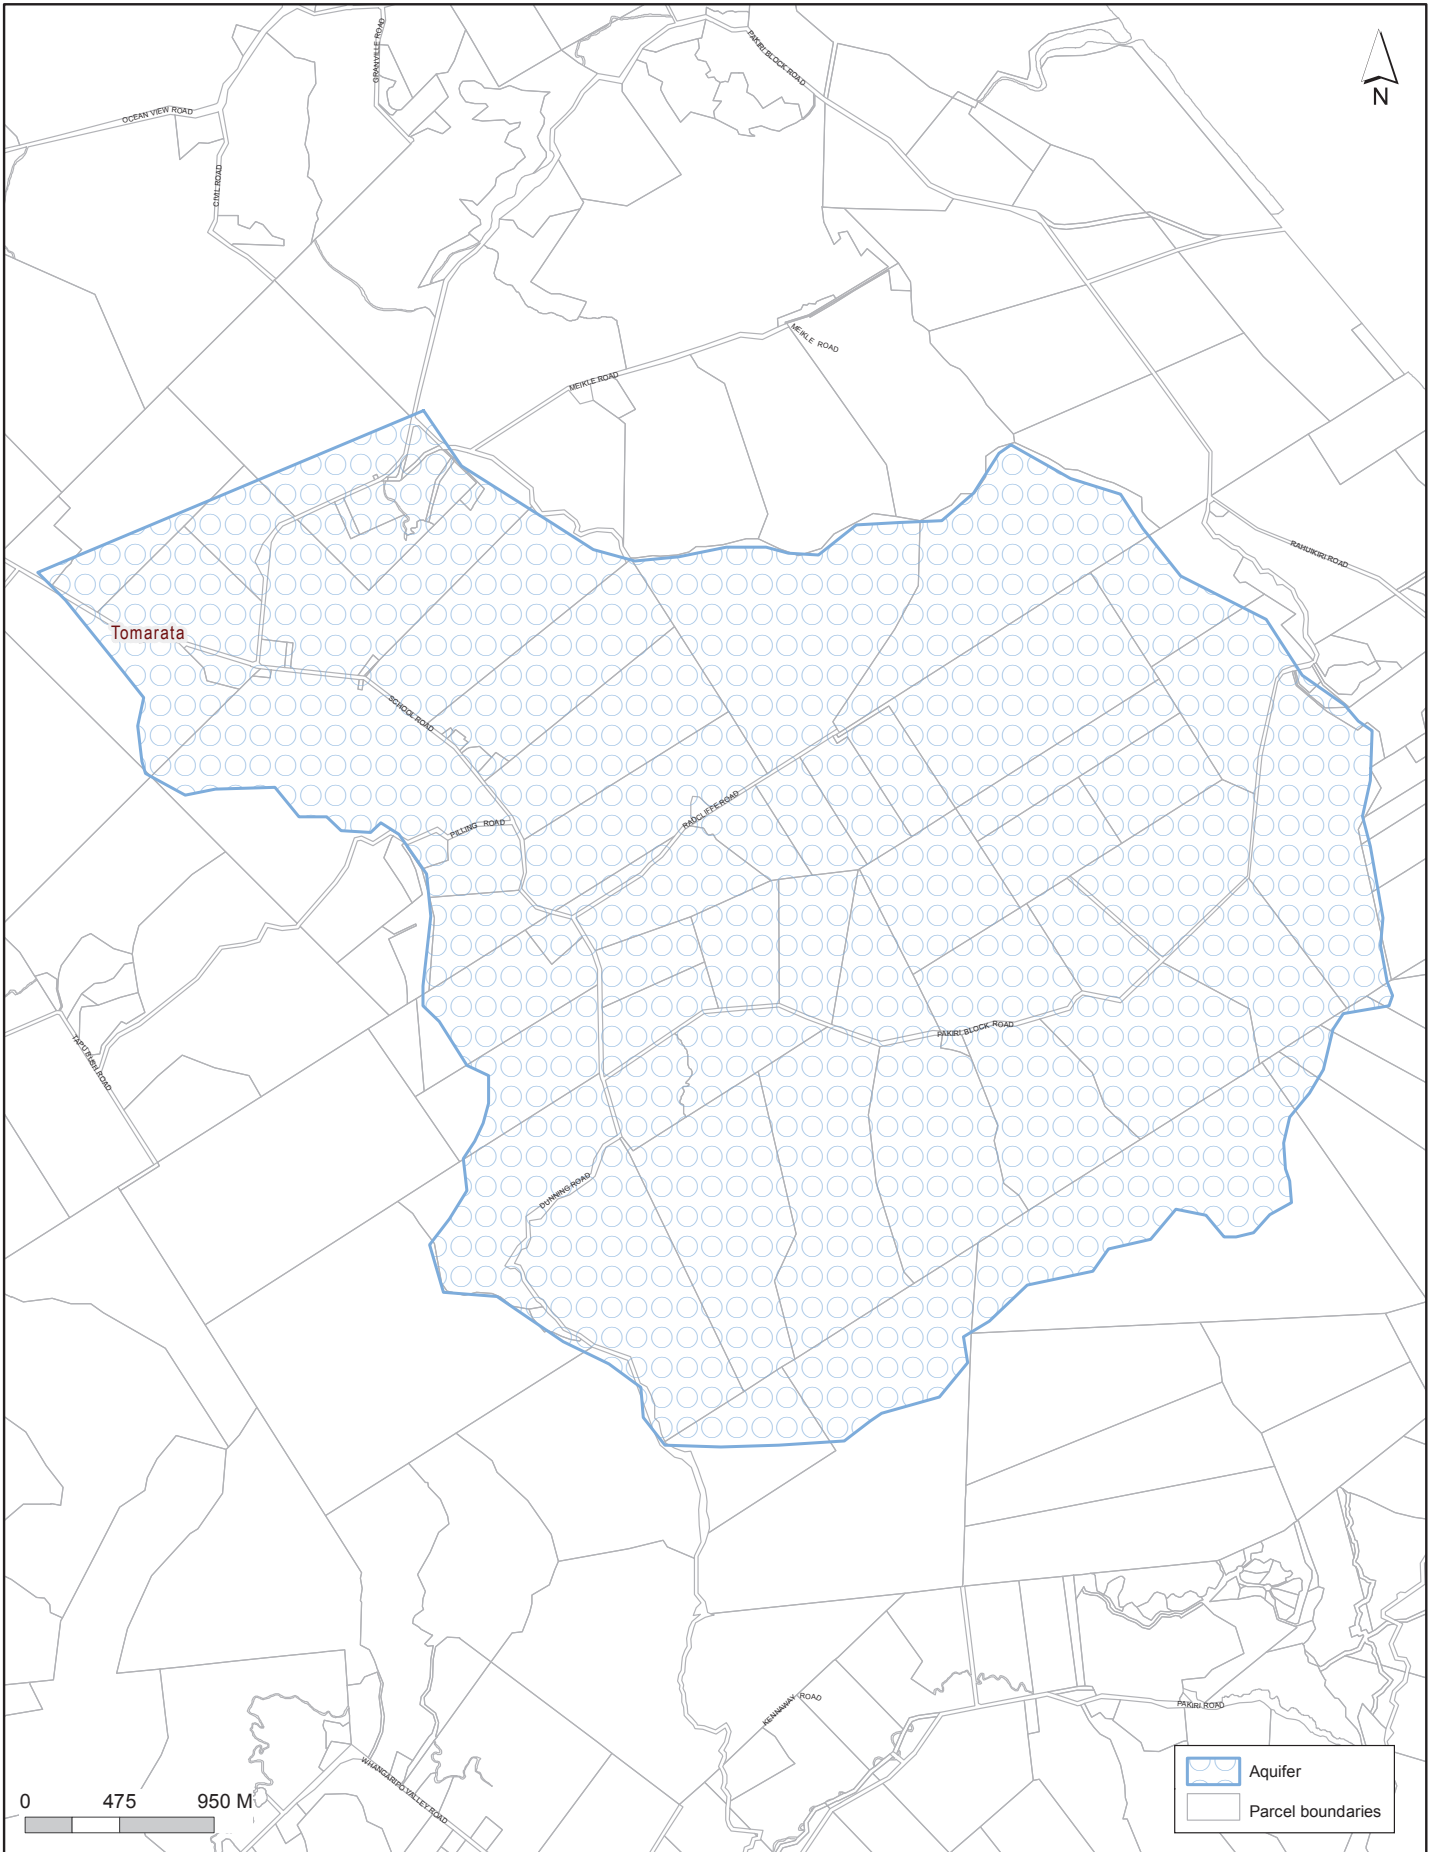

Aquifer Management Area - Pukekohe Central Volcanic Aquifer

Aquifer Management Area - Pukekohe Kaawa Aquifer

Aquifer Management Area - Pukekohe North Volcanic Aquifer

Aquifer Management Area - Pukekohe South Volcanic Aquifer

Aquifer Management Area - Pukekohe West Volcanic Aquifer

Aquifer Management Area - Tomarata Waitematā Aquifer

Aquifer Management Area - Waiheke Aquifer

Aquifer Management Area - Waiuku Kaawa Aquifer

Aquifer Management Area - Waiwera Geothermal Aquifer

Aquifer Management Area - Western Springs Volcanic Aquifer

Aquifer Management Area - Whangaparāoa Waitematā Aquifer

Aquifer Management Area - Wiri Volcanic Aquifer