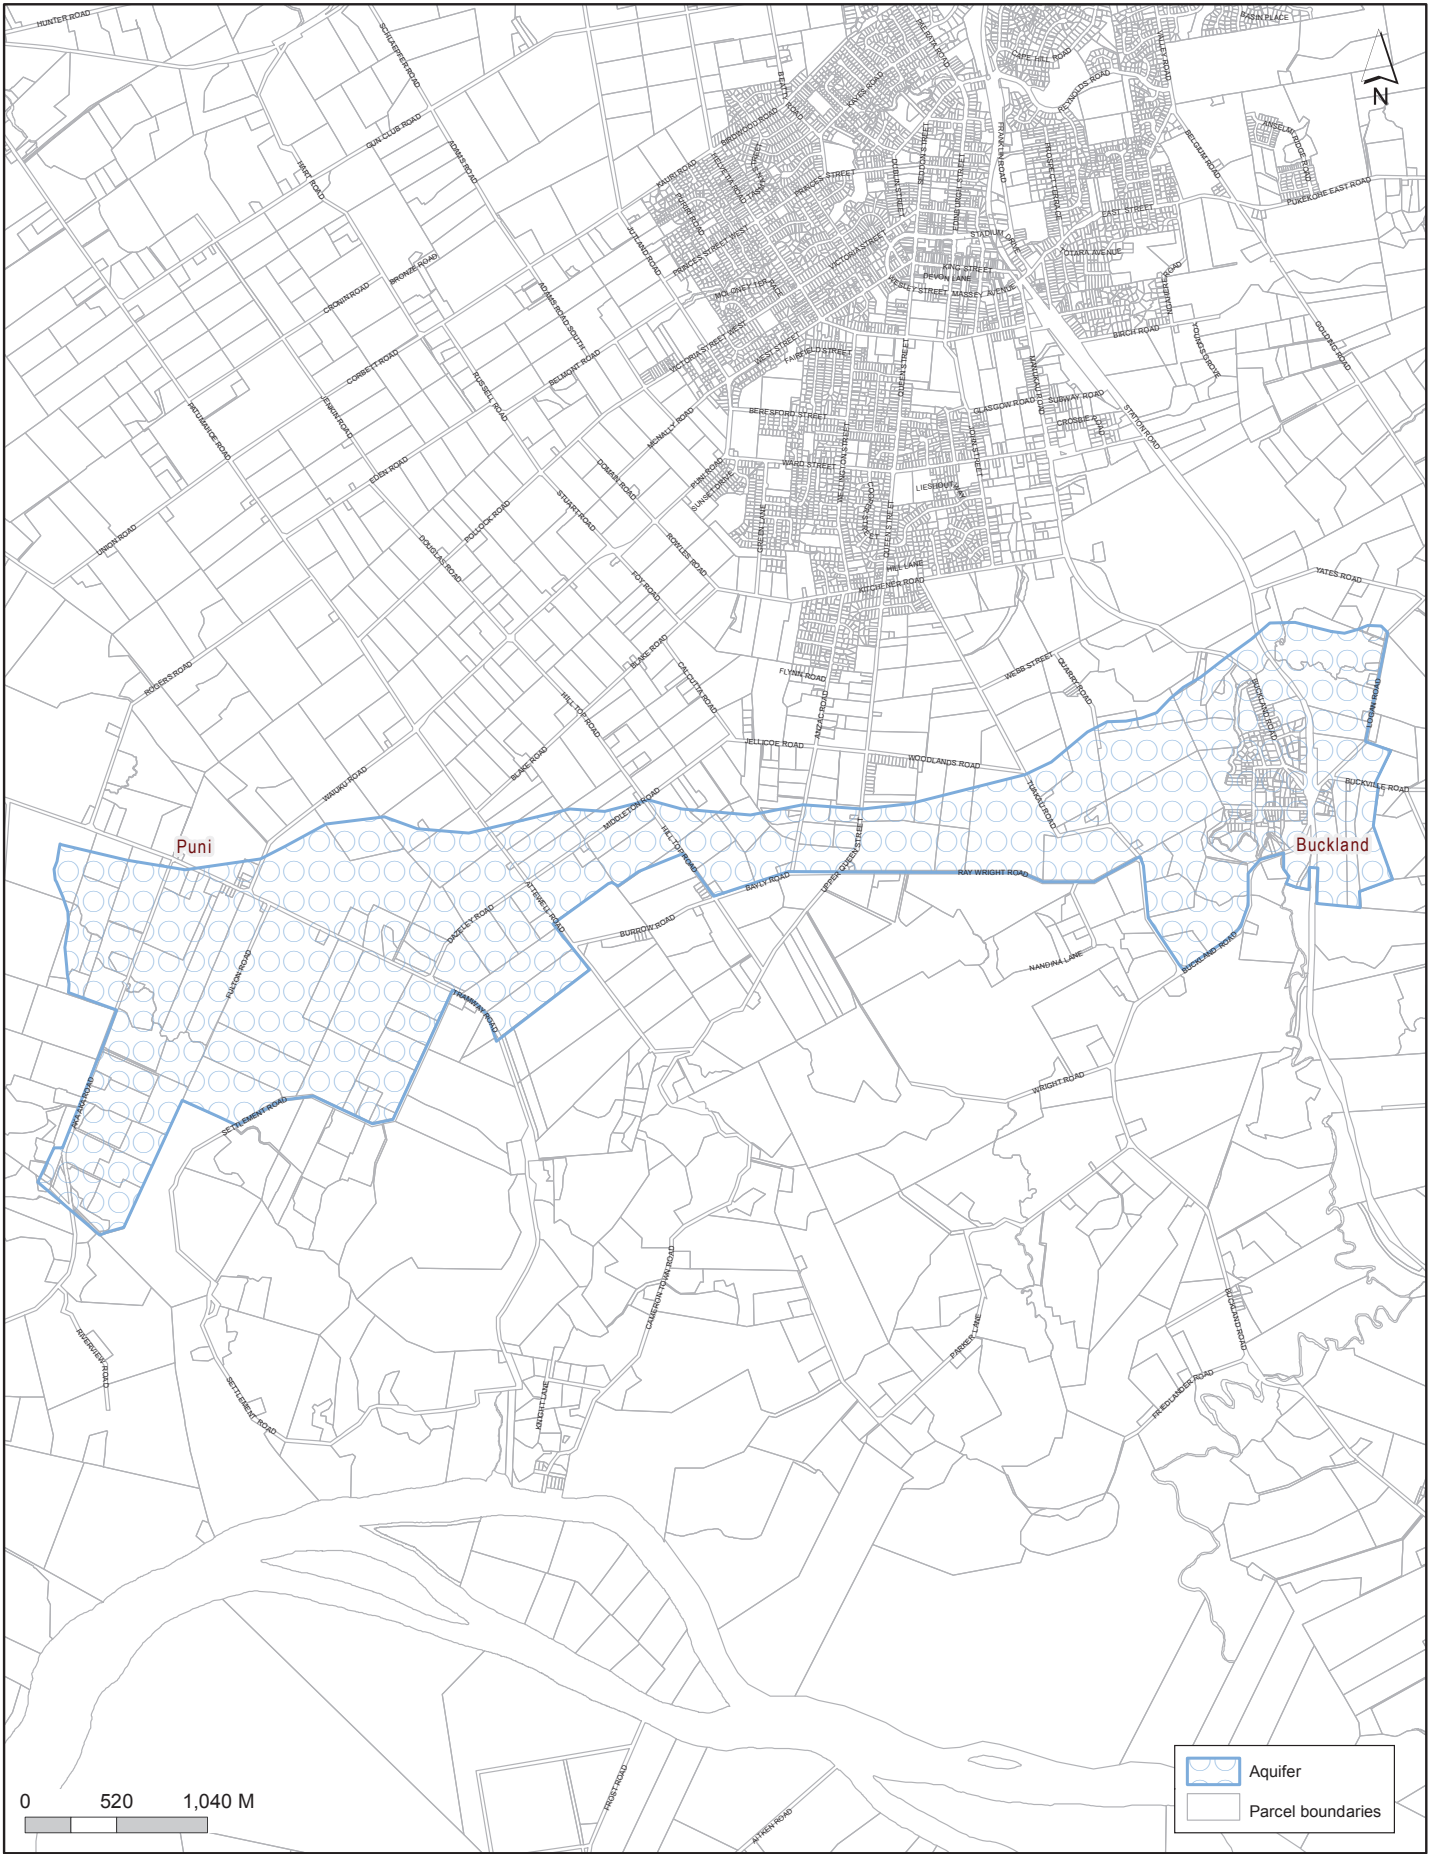

Aquifer Management Area - Pukekohe Central Volcanic Aquifer

Aquifer Management Area - Pukekohe Kaawa Aquifer

Aquifer Management Area - Pukekohe North Volcanic Aquifer

Aquifer Management Area - Pukekohe South Volcanic Aquifer

Aquifer Management Area - Pukekohe West Volcanic Aquifer

Aquifer Management Area - Tomarata Waitematā Aquifer

Aquifer Management Area - Waiheke Aquifer

Aquifer Management Area - Waiuku Kaawa Aquifer

Aquifer Management Area - Waiwera Geothermal Aquifer

Aquifer Management Area - Western Springs Volcanic Aquifer

Aquifer Management Area - Whangaparāoa Waitematā Aquifer

Aquifer Management Area - Wiri Volcanic Aquifer