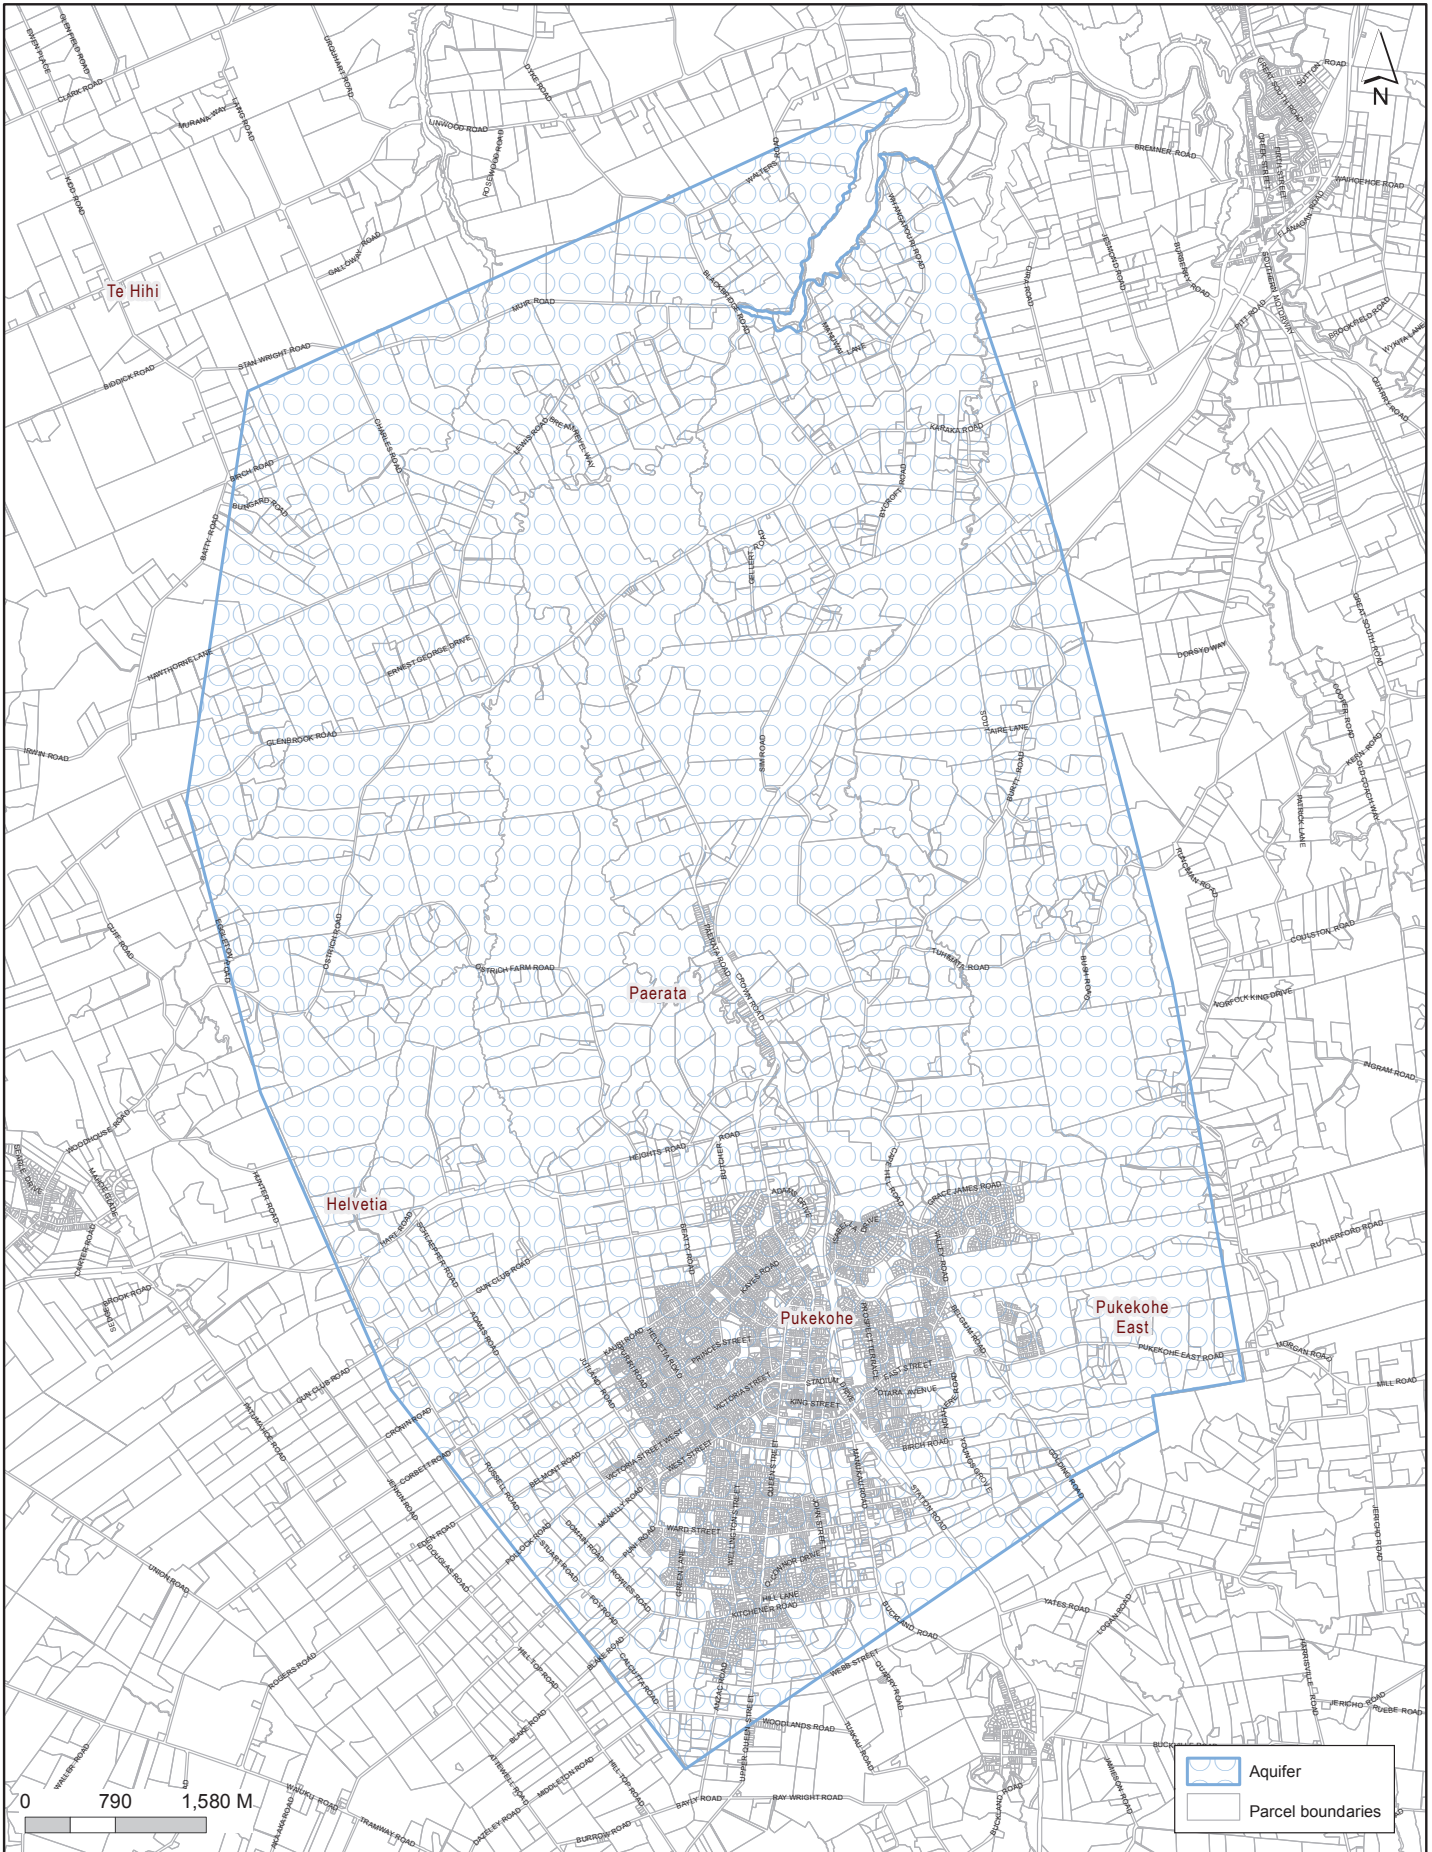

Aquifer Management Area - Pukekohe Central Volcanic Aquifer

Aquifer Management Area - Pukekohe Kaawa Aquifer

Aquifer Management Area - Pukekohe North Volcanic Aquifer

Aquifer Management Area - Pukekohe South Volcanic Aquifer

Aquifer Management Area - Pukekohe West Volcanic Aquifer

Aquifer Management Area - Tomarata Waitematā Aquifer

Aquifer Management Area - Waiheke Aquifer

Aquifer Management Area - Waiuku Kaawa Aquifer

Aquifer Management Area - Waiwera Geothermal Aquifer

Aquifer Management Area - Western Springs Volcanic Aquifer

Aquifer Management Area - Whangaparāoa Waitematā Aquifer

Aquifer Management Area - Wiri Volcanic Aquifer