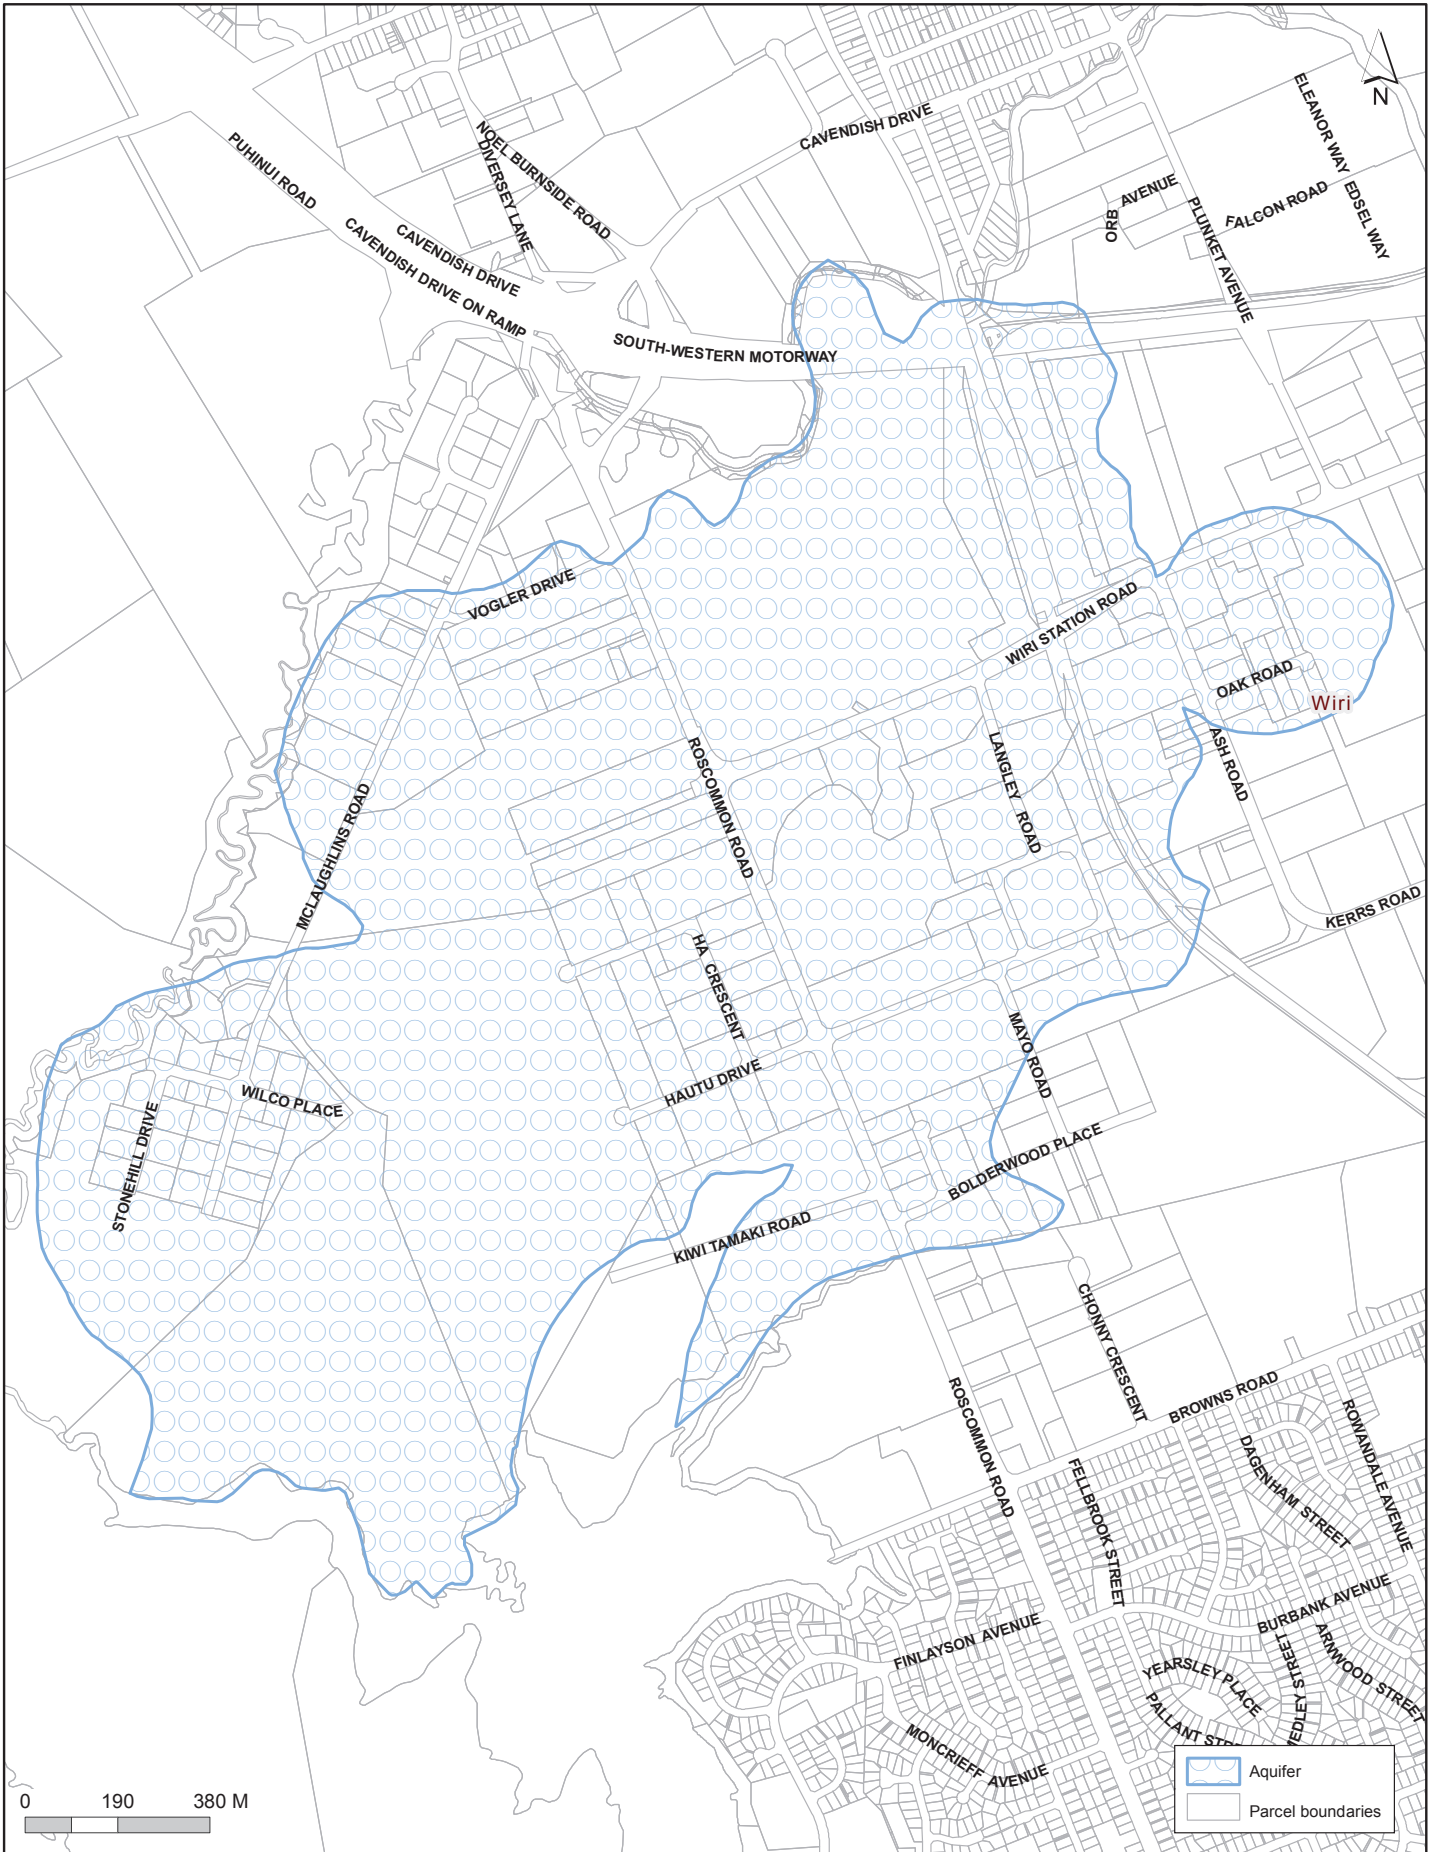

Aquifer Management Area - Pukekohe Central Volcanic Aquifer

Aquifer Management Area - Pukekohe Kaawa Aquifer

Aquifer Management Area - Pukekohe North Volcanic Aquifer

Aquifer Management Area - Pukekohe South Volcanic Aquifer

Aquifer Management Area - Pukekohe West Volcanic Aquifer

Aquifer Management Area - Tomarata Waitematā Aquifer

Aquifer Management Area - Waiheke Aquifer

Aquifer Management Area - Waiuku Kaawa Aquifer

Aquifer Management Area - Waiwera Geothermal Aquifer

Aquifer Management Area - Western Springs Volcanic Aquifer

Aquifer Management Area - Whangaparāoa Waitematā Aquifer

Aquifer Management Area - Wiri Volcanic Aquifer