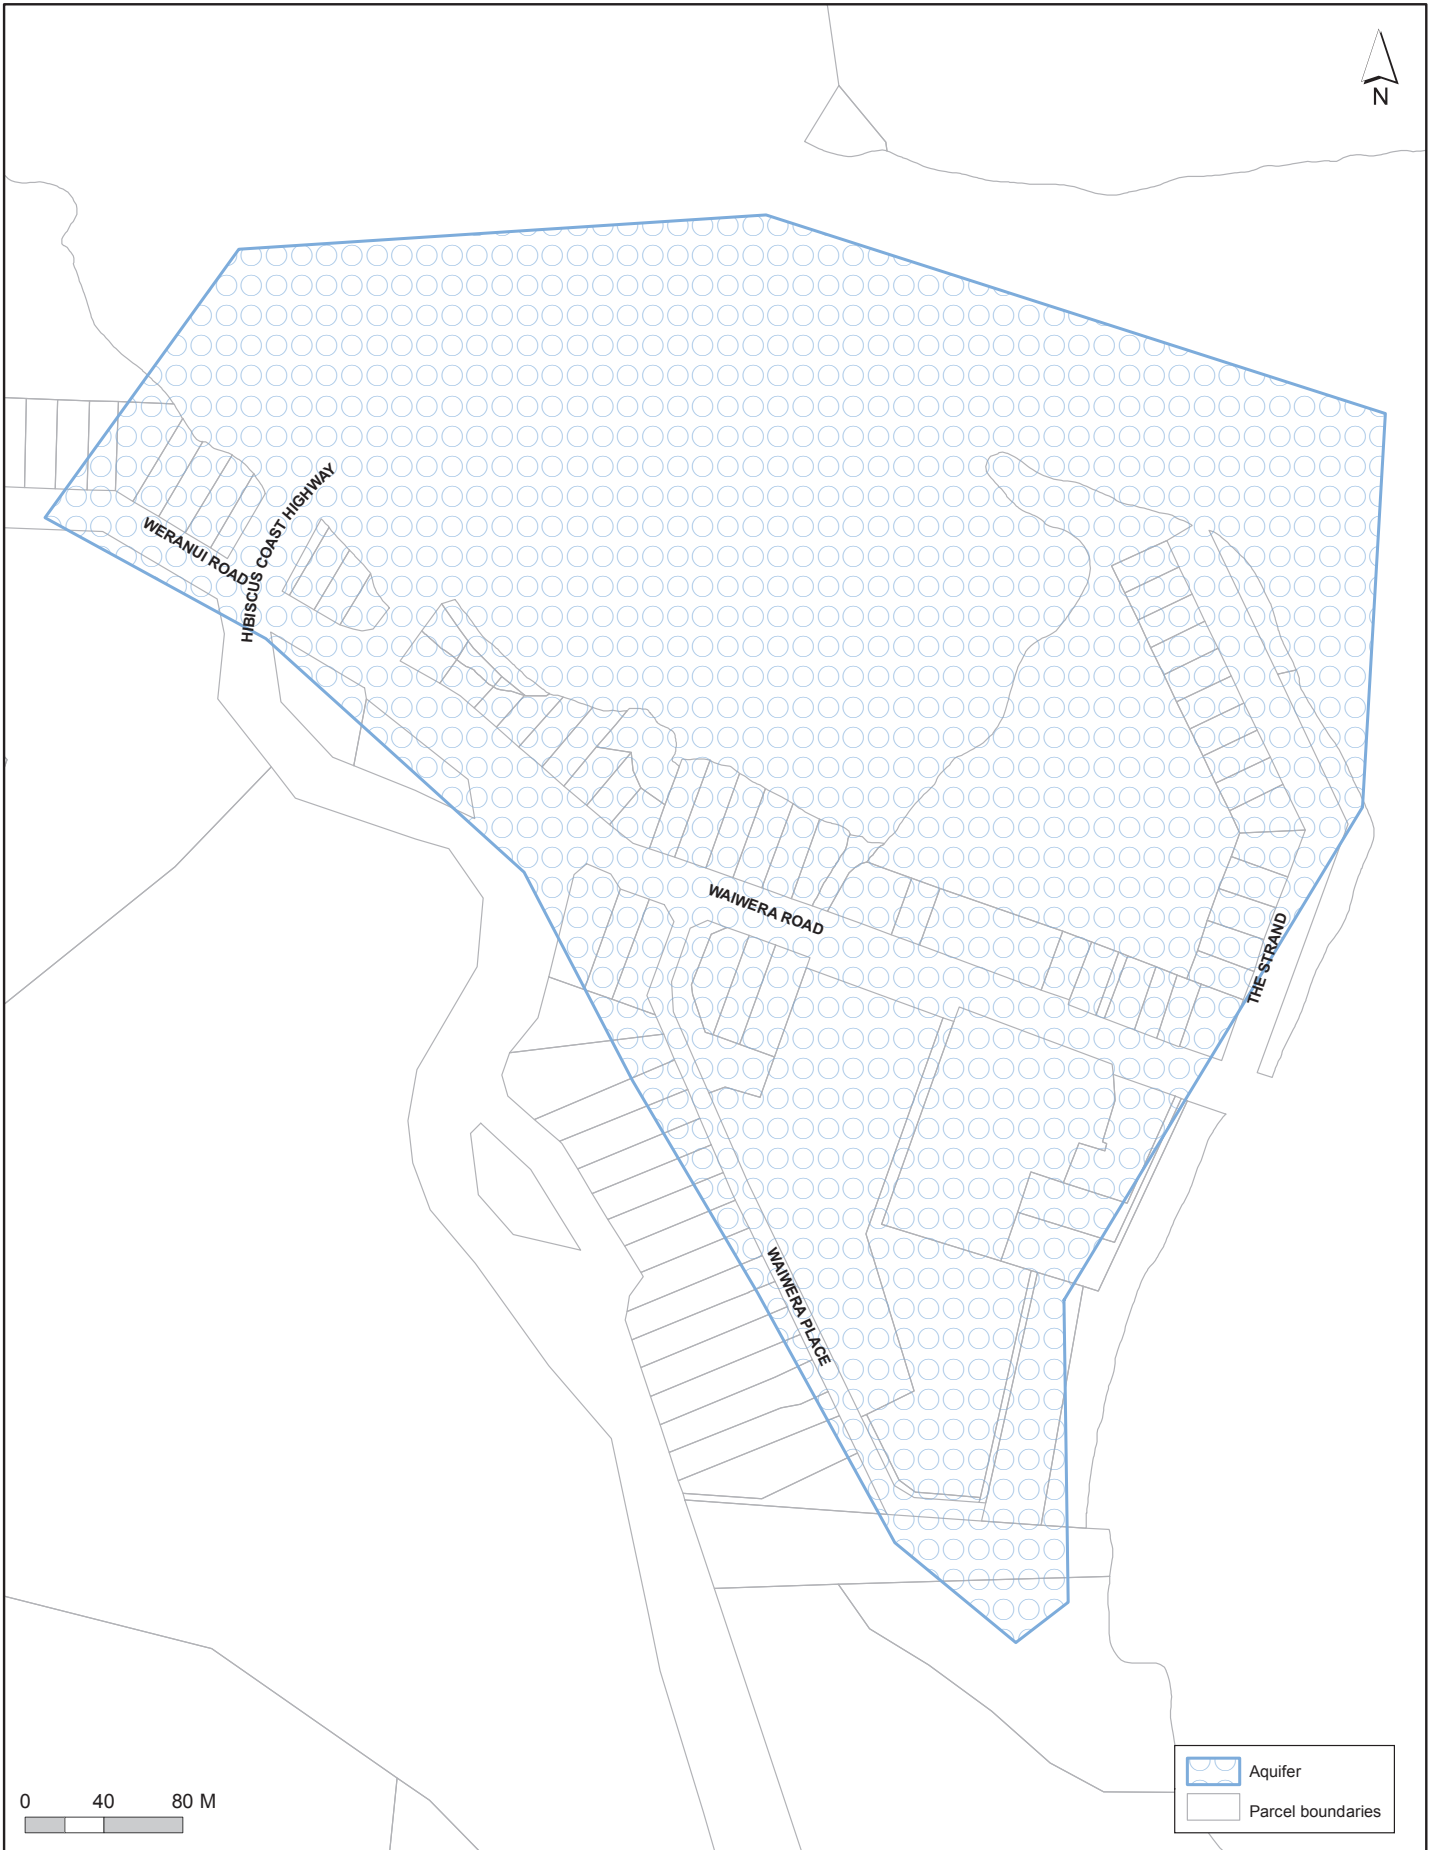

Aquifer Management Area - Pukekohe Central Volcanic Aquifer

Aquifer Management Area - Pukekohe Kaawa Aquifer

Aquifer Management Area - Pukekohe North Volcanic Aquifer

Aquifer Management Area - Pukekohe South Volcanic Aquifer

Aquifer Management Area - Pukekohe West Volcanic Aquifer

Aquifer Management Area - Tomarata Waitematā Aquifer

Aquifer Management Area - Waiheke Aquifer

Aquifer Management Area - Waiuku Kaawa Aquifer

Aquifer Management Area - Waiwera Geothermal Aquifer

Aquifer Management Area - Western Springs Volcanic Aquifer

Aquifer Management Area - Whangaparāoa Waitematā Aquifer

Aquifer Management Area - Wiri Volcanic Aquifer