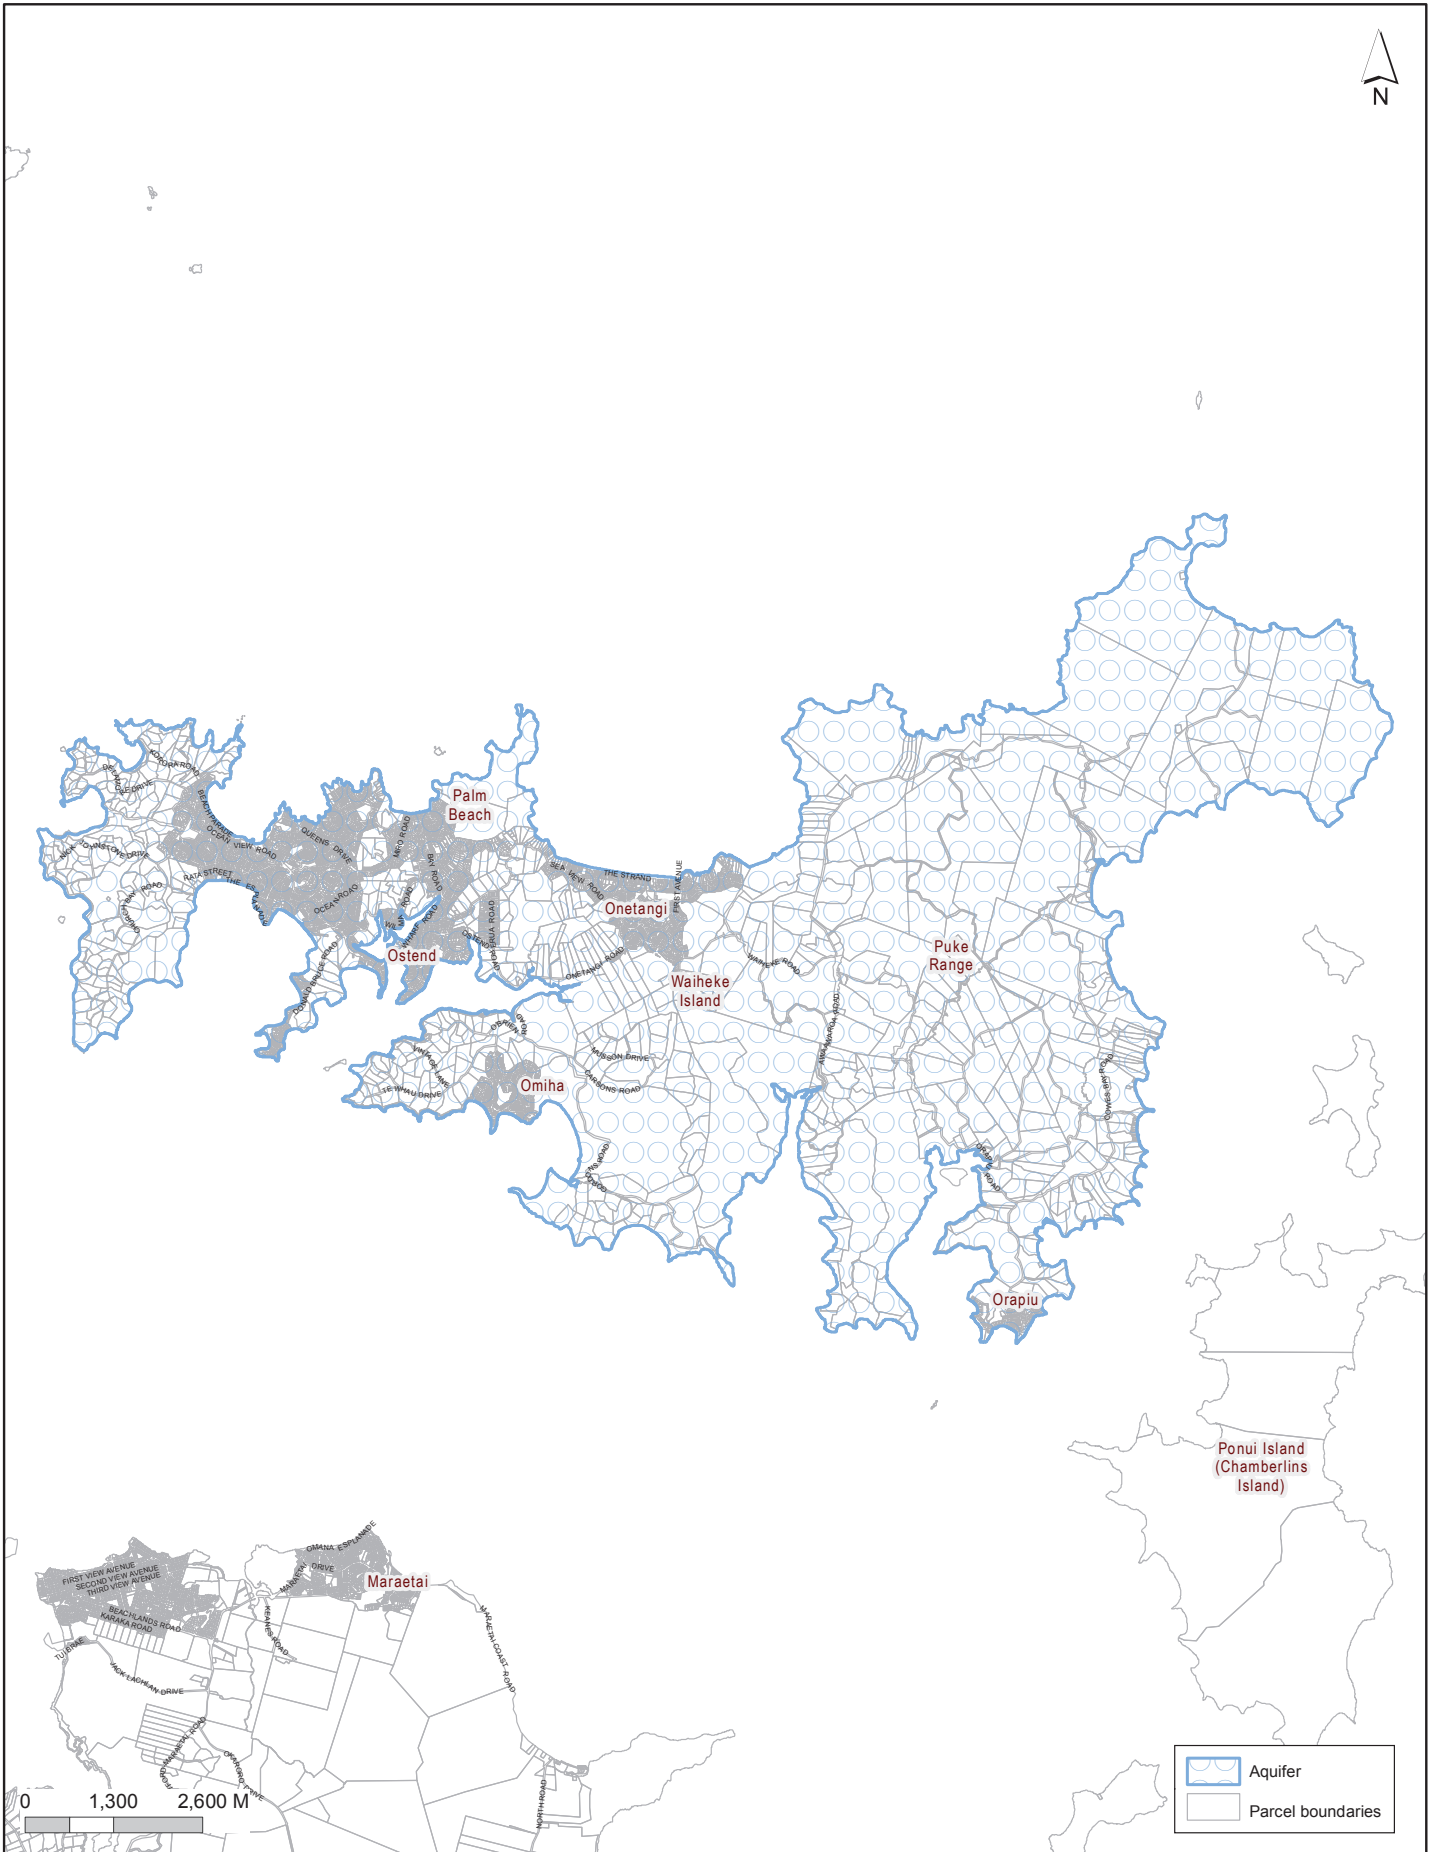

Aquifer Management Area - Pukekohe Central Volcanic Aquifer

Aquifer Management Area - Pukekohe Kaawa Aquifer

Aquifer Management Area - Pukekohe North Volcanic Aquifer

Aquifer Management Area - Pukekohe South Volcanic Aquifer

Aquifer Management Area - Pukekohe West Volcanic Aquifer

Aquifer Management Area - Tomarata Waitematā Aquifer

Aquifer Management Area - Waiheke Aquifer

Aquifer Management Area - Waiuku Kaawa Aquifer

Aquifer Management Area - Waiwera Geothermal Aquifer

Aquifer Management Area - Western Springs Volcanic Aquifer

Aquifer Management Area - Whangaparāoa Waitematā Aquifer

Aquifer Management Area - Wiri Volcanic Aquifer