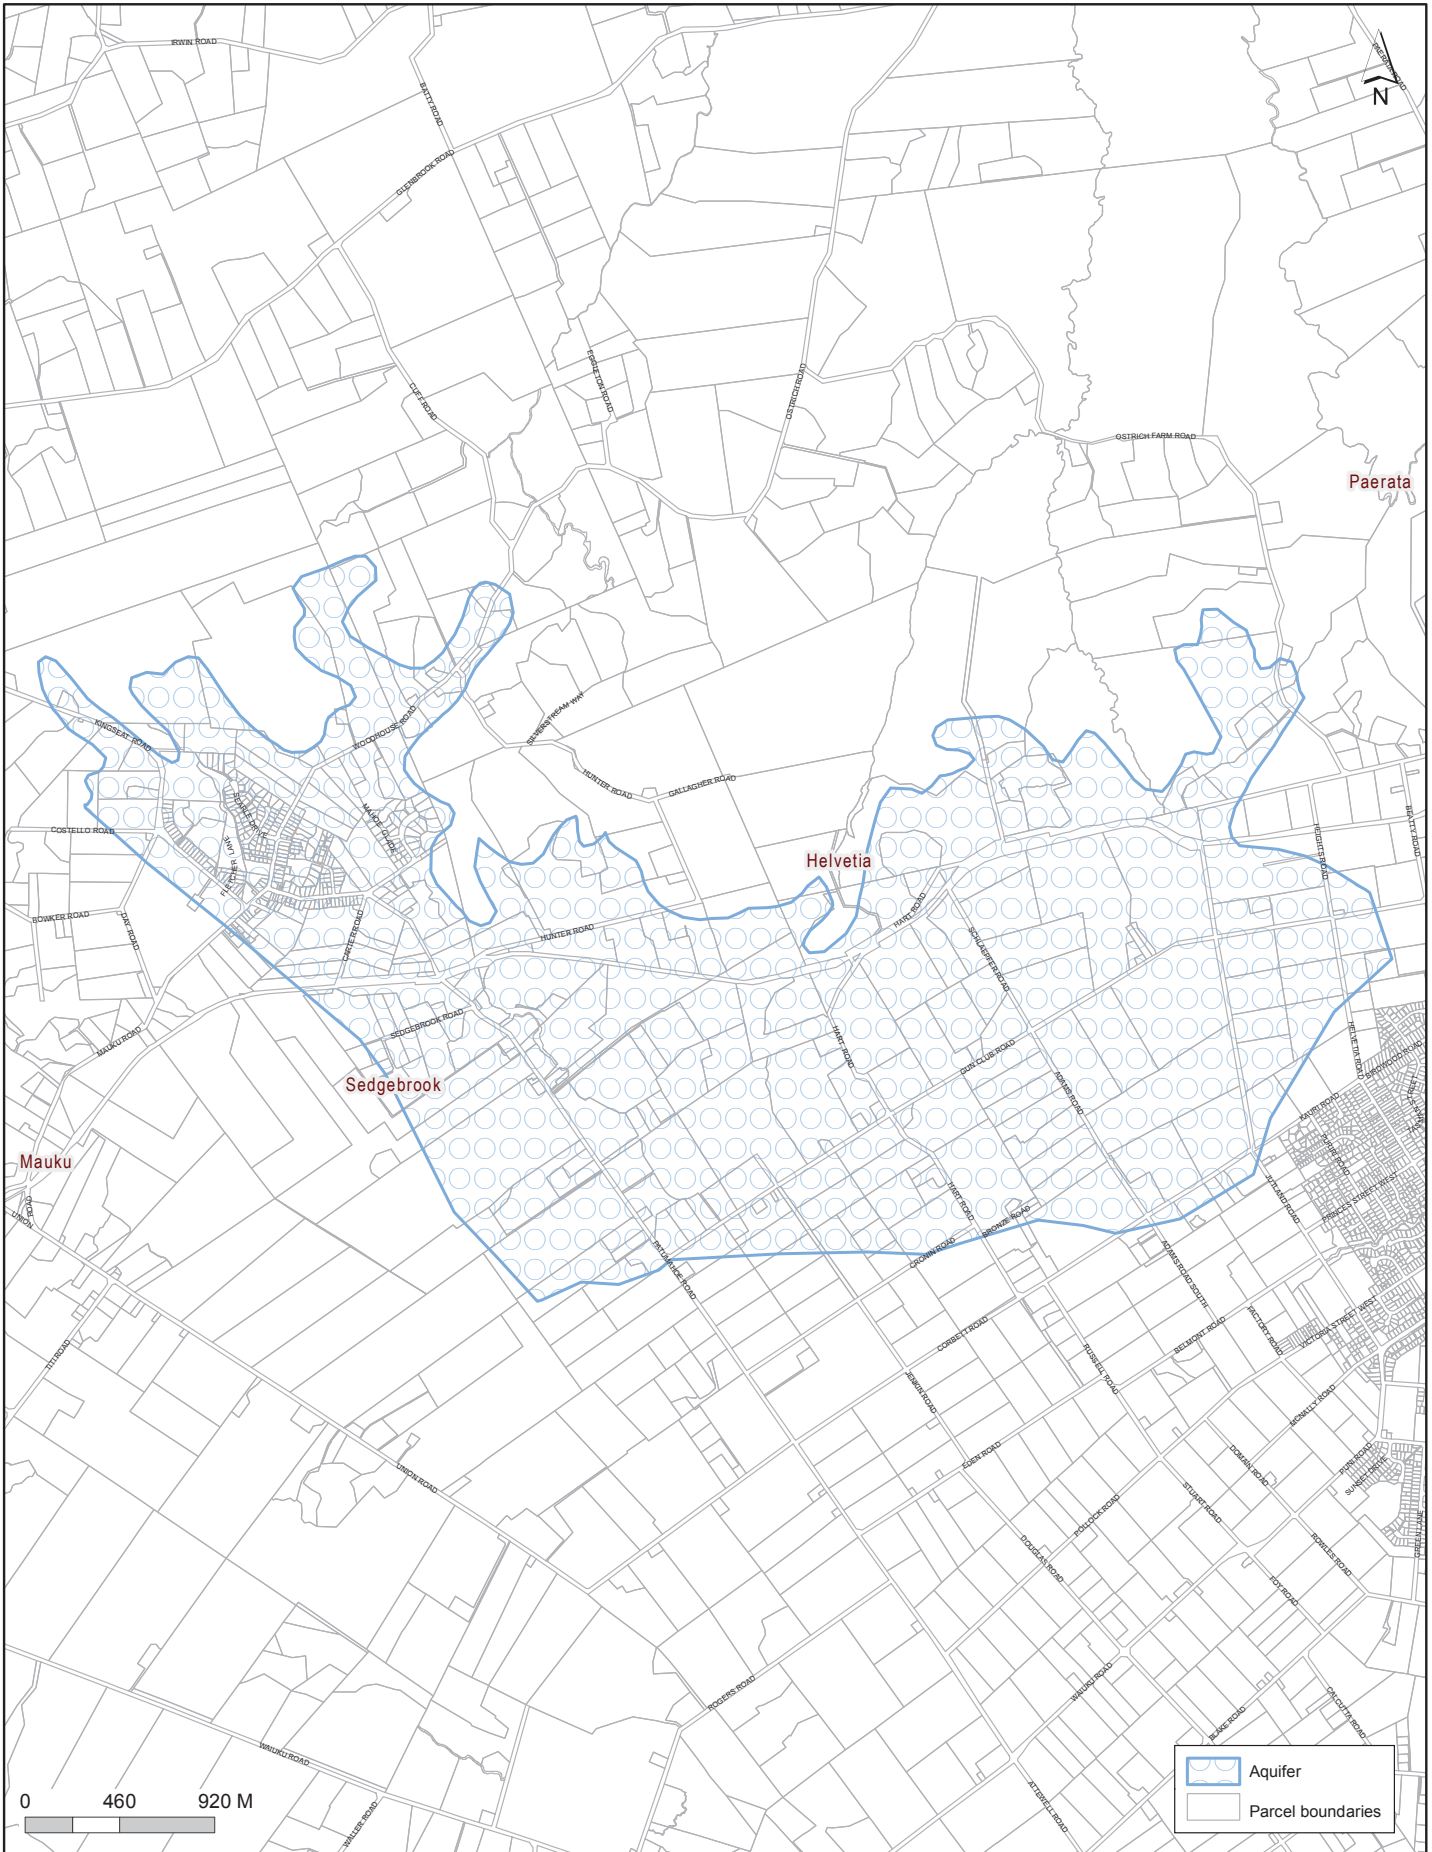

Aquifer Management Area - Pukekohe Central Volcanic Aquifer

Aquifer Management Area - Pukekohe Kaawa Aquifer

Aquifer Management Area - Pukekohe North Volcanic Aquifer

Aquifer Management Area - Pukekohe South Volcanic Aquifer

Aquifer Management Area - Pukekohe West Volcanic Aquifer

Aquifer Management Area - Tomarata Waitematā Aquifer

Aquifer Management Area - Waiheke Aquifer

Aquifer Management Area - Waiuku Kaawa Aquifer

Aquifer Management Area - Waiwera Geothermal Aquifer

Aquifer Management Area - Western Springs Volcanic Aquifer

Aquifer Management Area - Whangaparāoa Waitematā Aquifer

Aquifer Management Area - Wiri Volcanic Aquifer