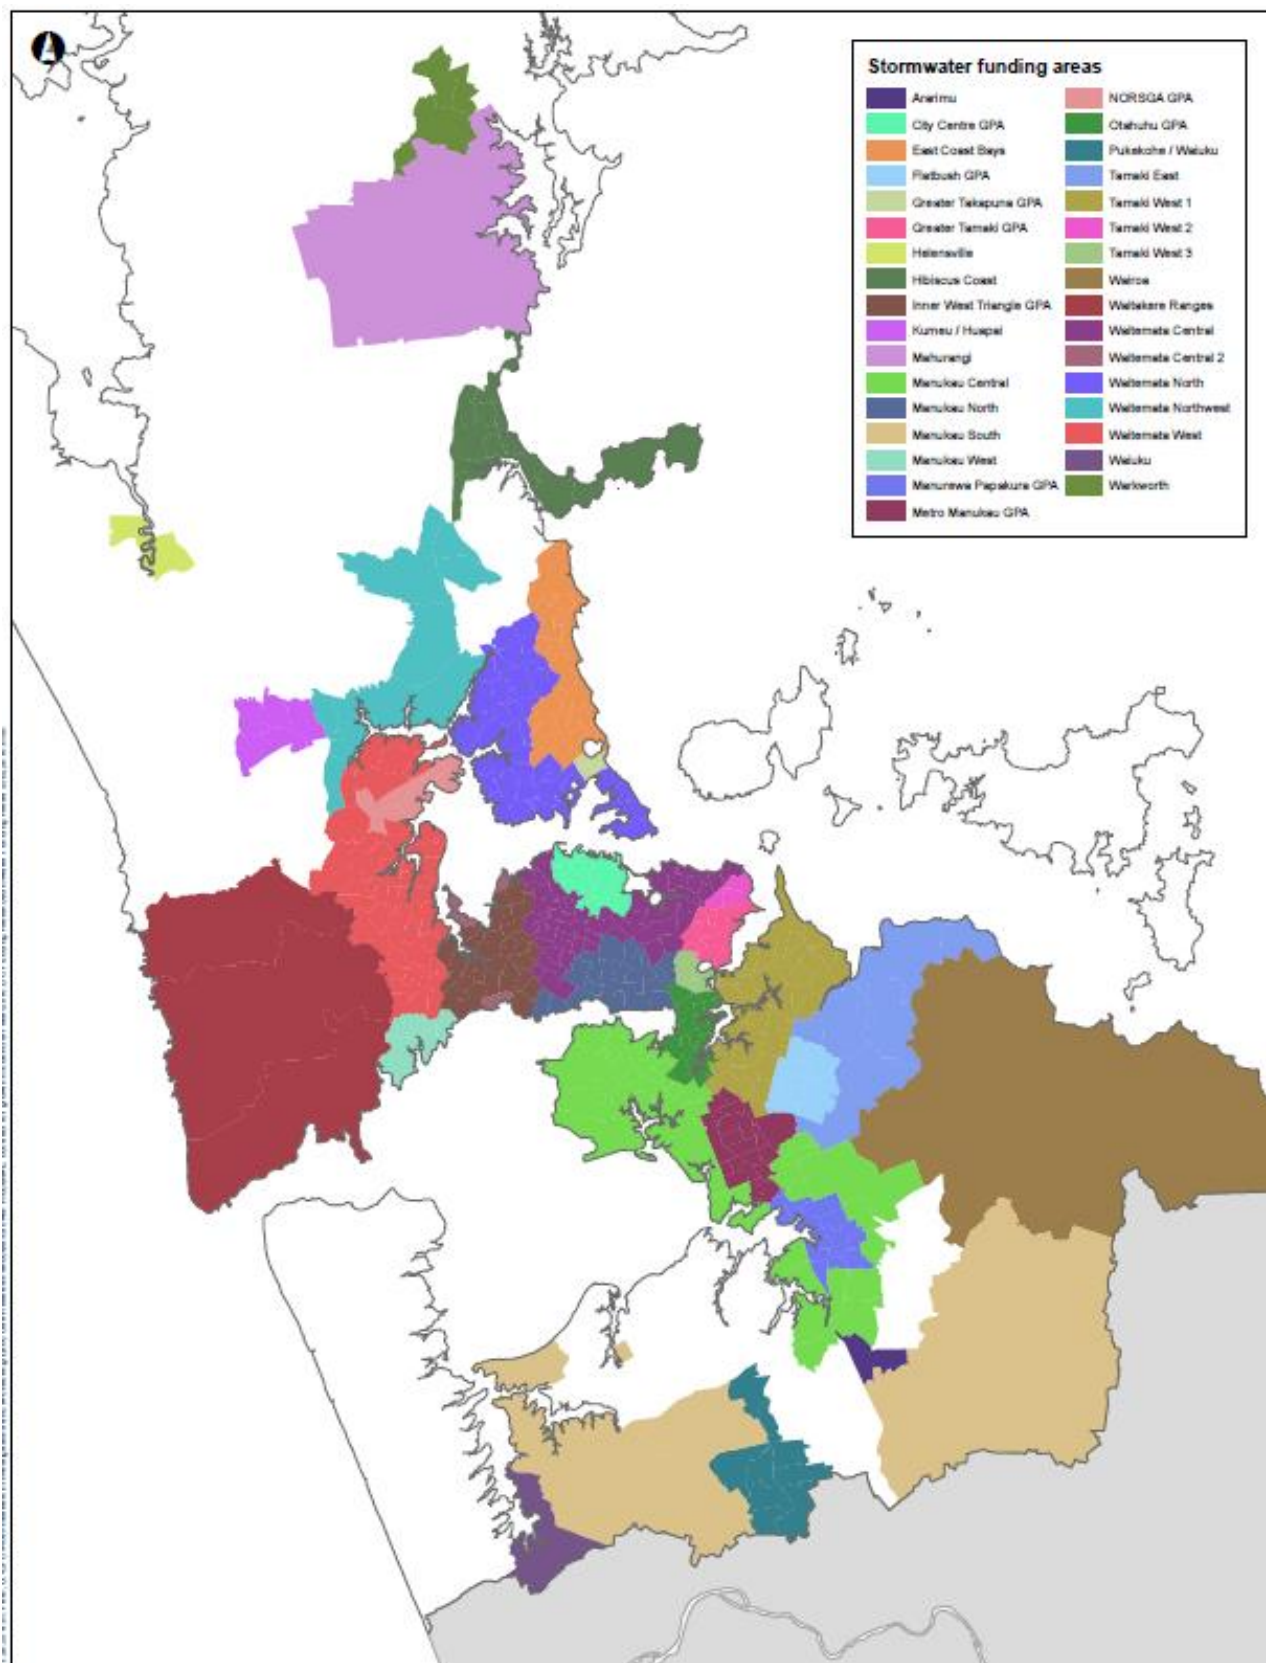

## Parks Catchment Funding Areas 2016

Map Produced by  
Research & Evaluation,  
Auckland Council

## Stormwater Catchment Funding Areas 2016

Map Produced by  
Research & Evaluation,  
Auckland Council