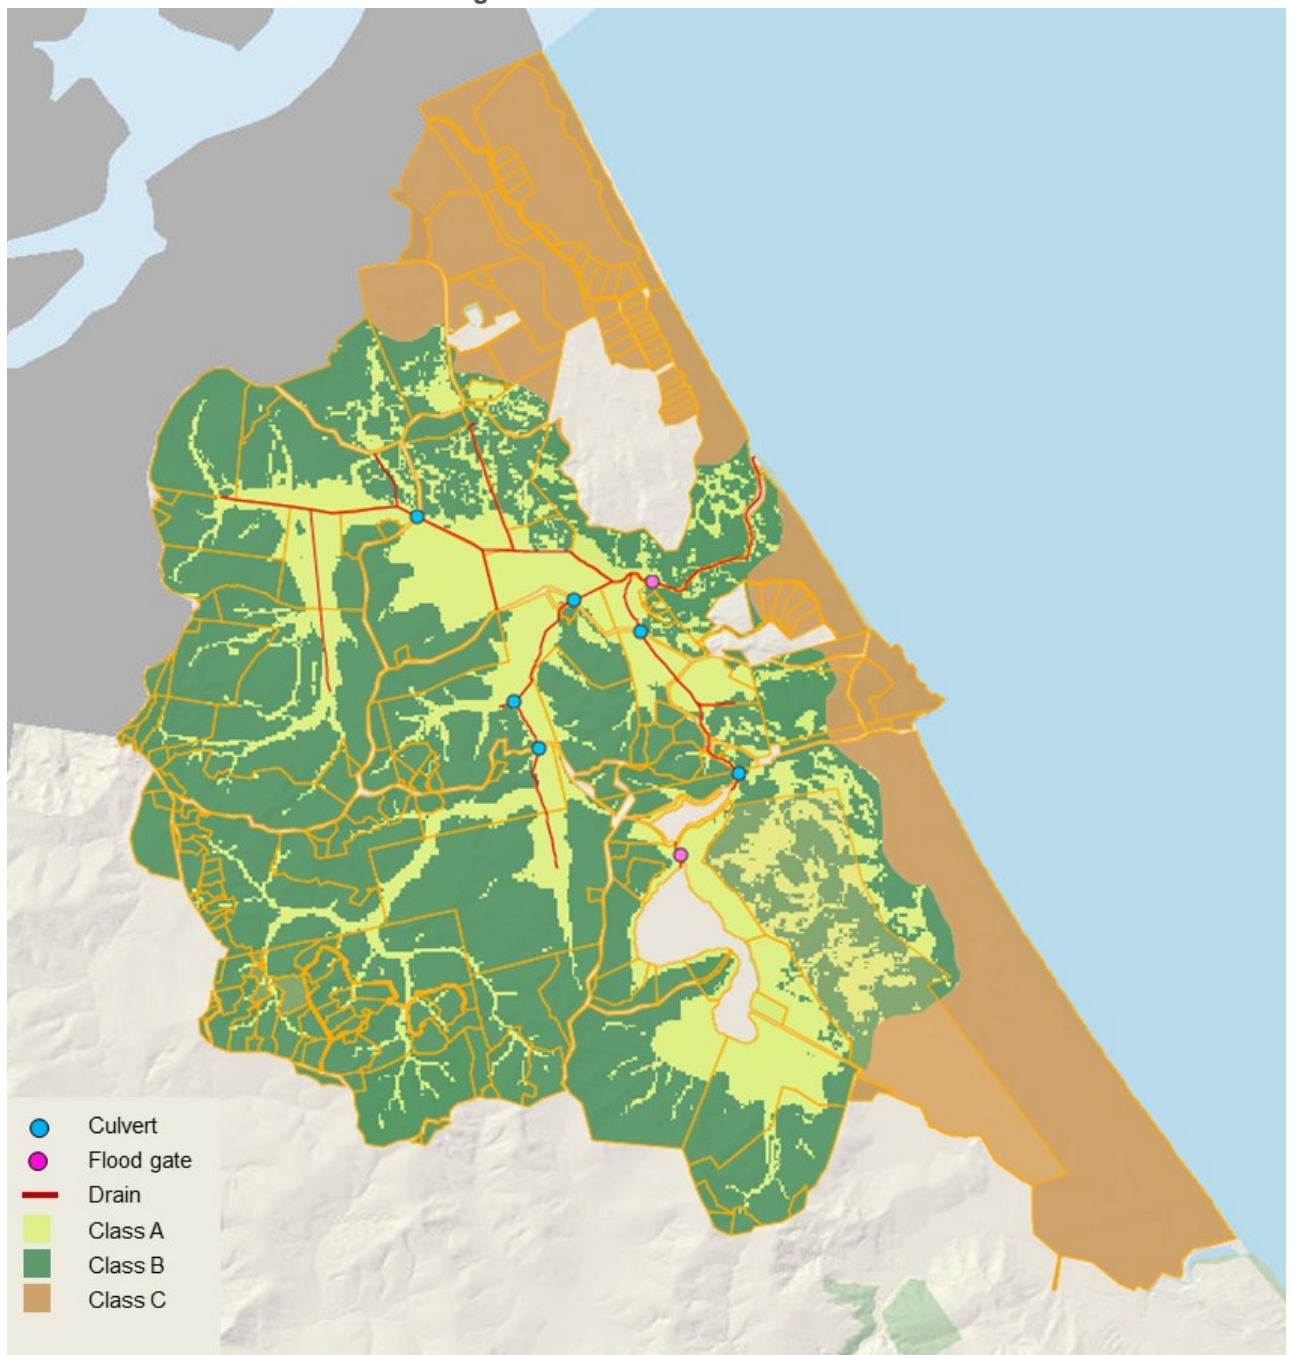

### Map of Te Arai Drainage District land classification

*Class A: land within the drainage catchment and in a flood plain.*

*Class B: land within the drainage catchment but not in a flood plain.*

*Class C: land outside the drainage catchment.*

**Map of Okahukura Drainage District land classification –**

*Class A: land within the drainage catchment and in a flood plain.*

*Class B: land within the drainage catchment but not in a flood plain.*

*Class C: land outside the drainage catchment.*