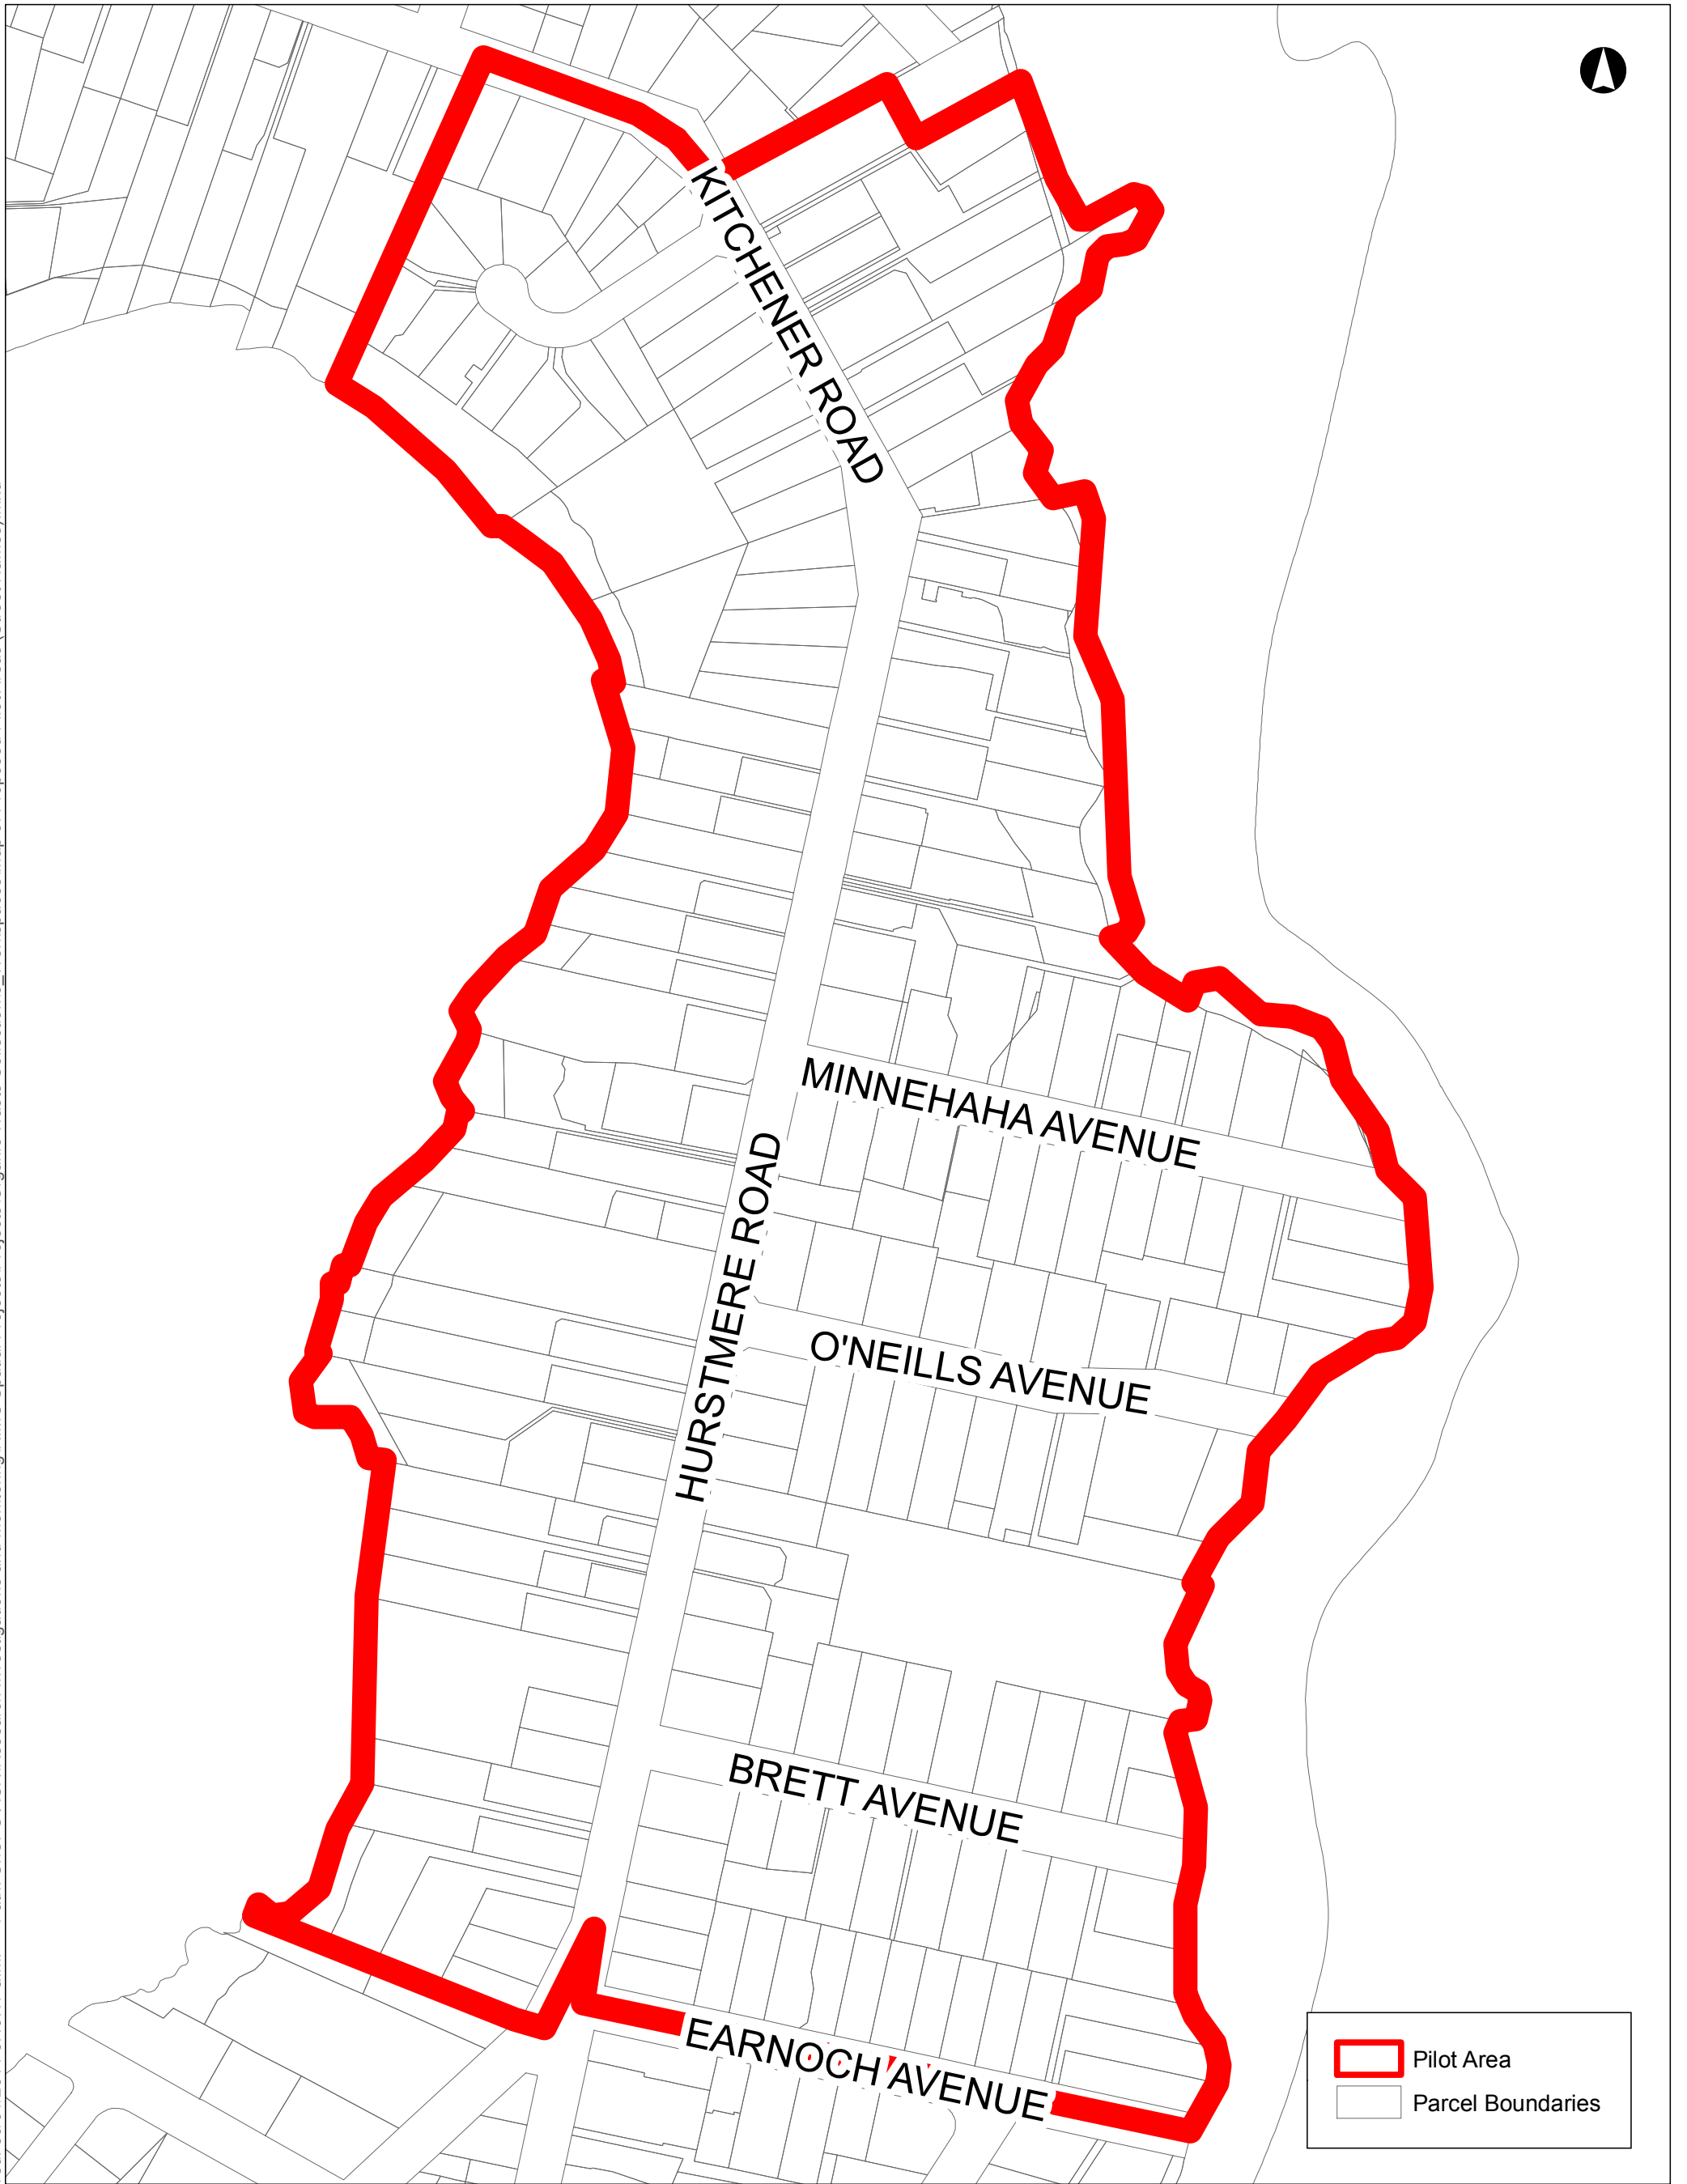

User: CraigF Date Saved: 30/01/2014 8:40:17 a.m. Path: U:\CPOVASR\Research Investigations and Monitoring\IRIMU Spatial Projects\Projects\Organic Waste Collection3 Workspaces\Map of Proposed Pilot Areas (Street Names).mxd

Organic Waste Collection Pilot Area 1

Map Produced by
Research, Investigations
& Monitoring, Regional Strategy,
Auckland Council

	Pilot Area
	Parcel Boundaries

Organic Waste Collection Pilot Area 2

Map Produced by
Research, Investigations
& Monitoring, Regional Strategy,
Auckland Council

	Pilot Area
	Parcel Boundaries

Organic Waste Collection Pilot Area 3

Map Produced by
Research, Investigations
& Monitoring, Regional Strategy,
Auckland Council