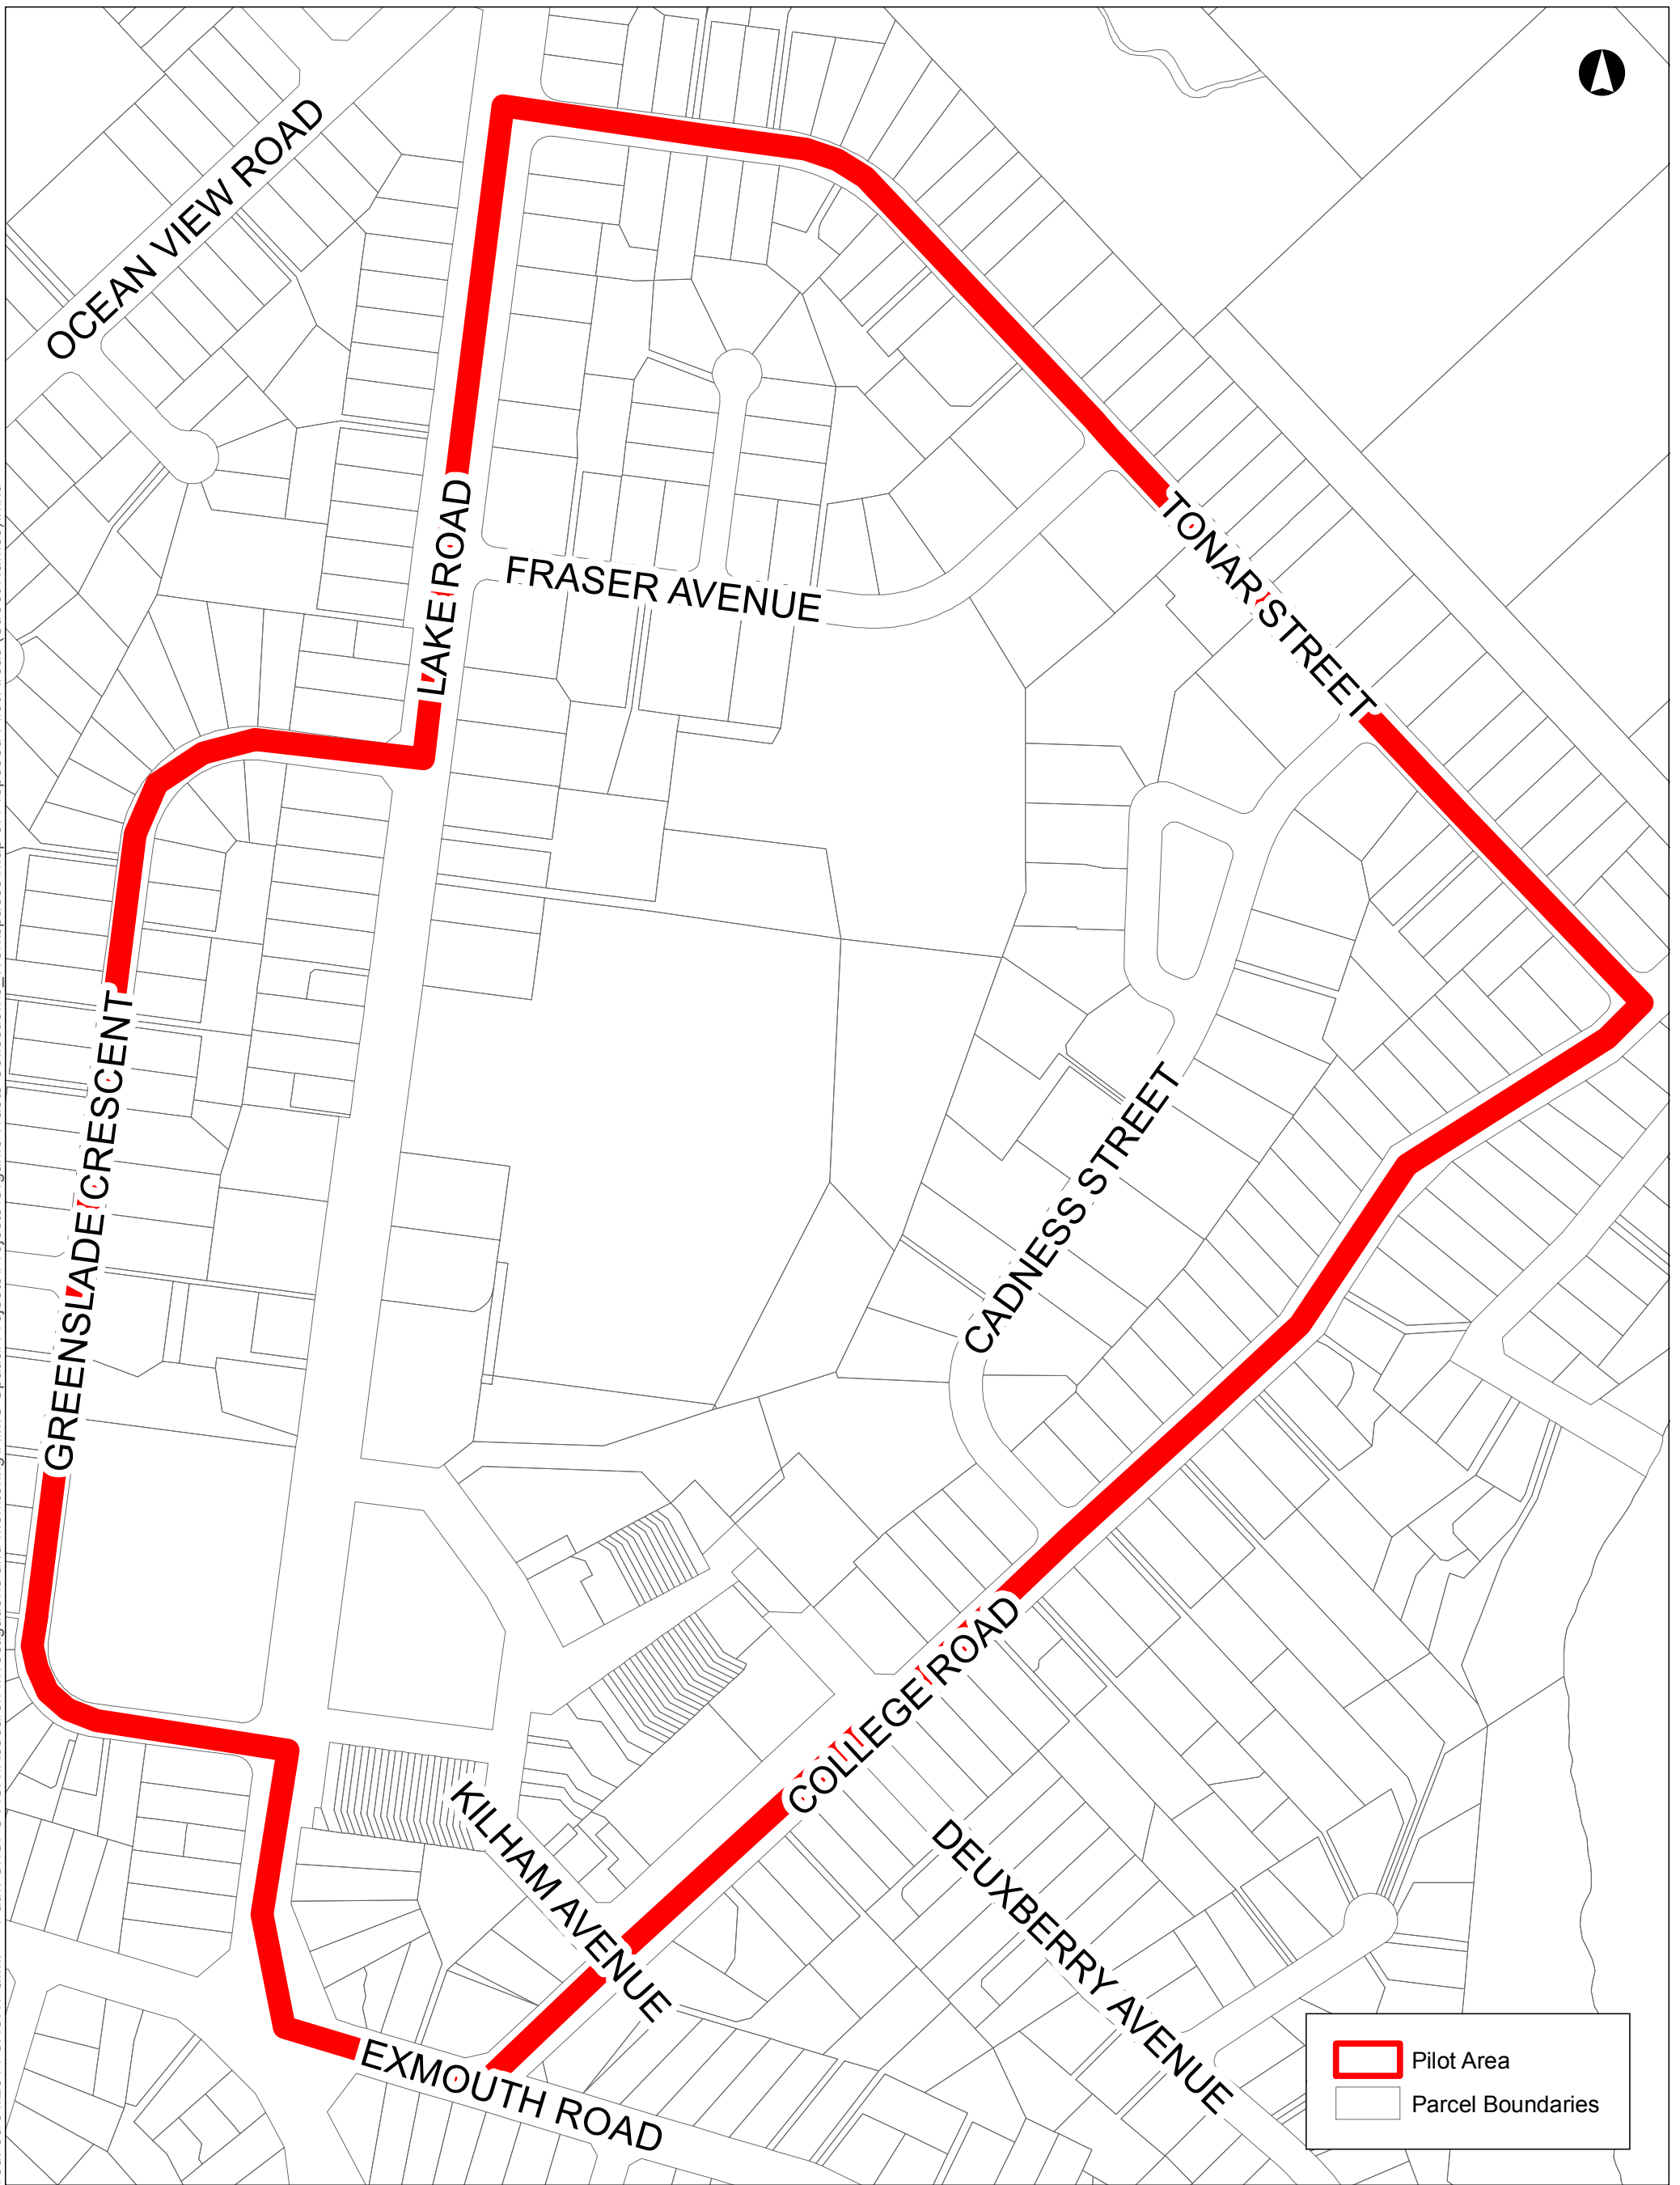

Organic Waste Collection Pilot Area 1

Map Produced by
Research, Investigations
& Monitoring, Regional Strategy,
Auckland Council

	Pilot Area
	Parcel Boundaries

Organic Waste Collection Pilot Area 2

Map Produced by
Research, Investigations
& Monitoring, Regional Strategy,
Auckland Council

	Pilot Area
	Parcel Boundaries

Organic Waste Collection Pilot Area 3

Map Produced by
Research, Investigations
& Monitoring, Regional Strategy,
Auckland Council