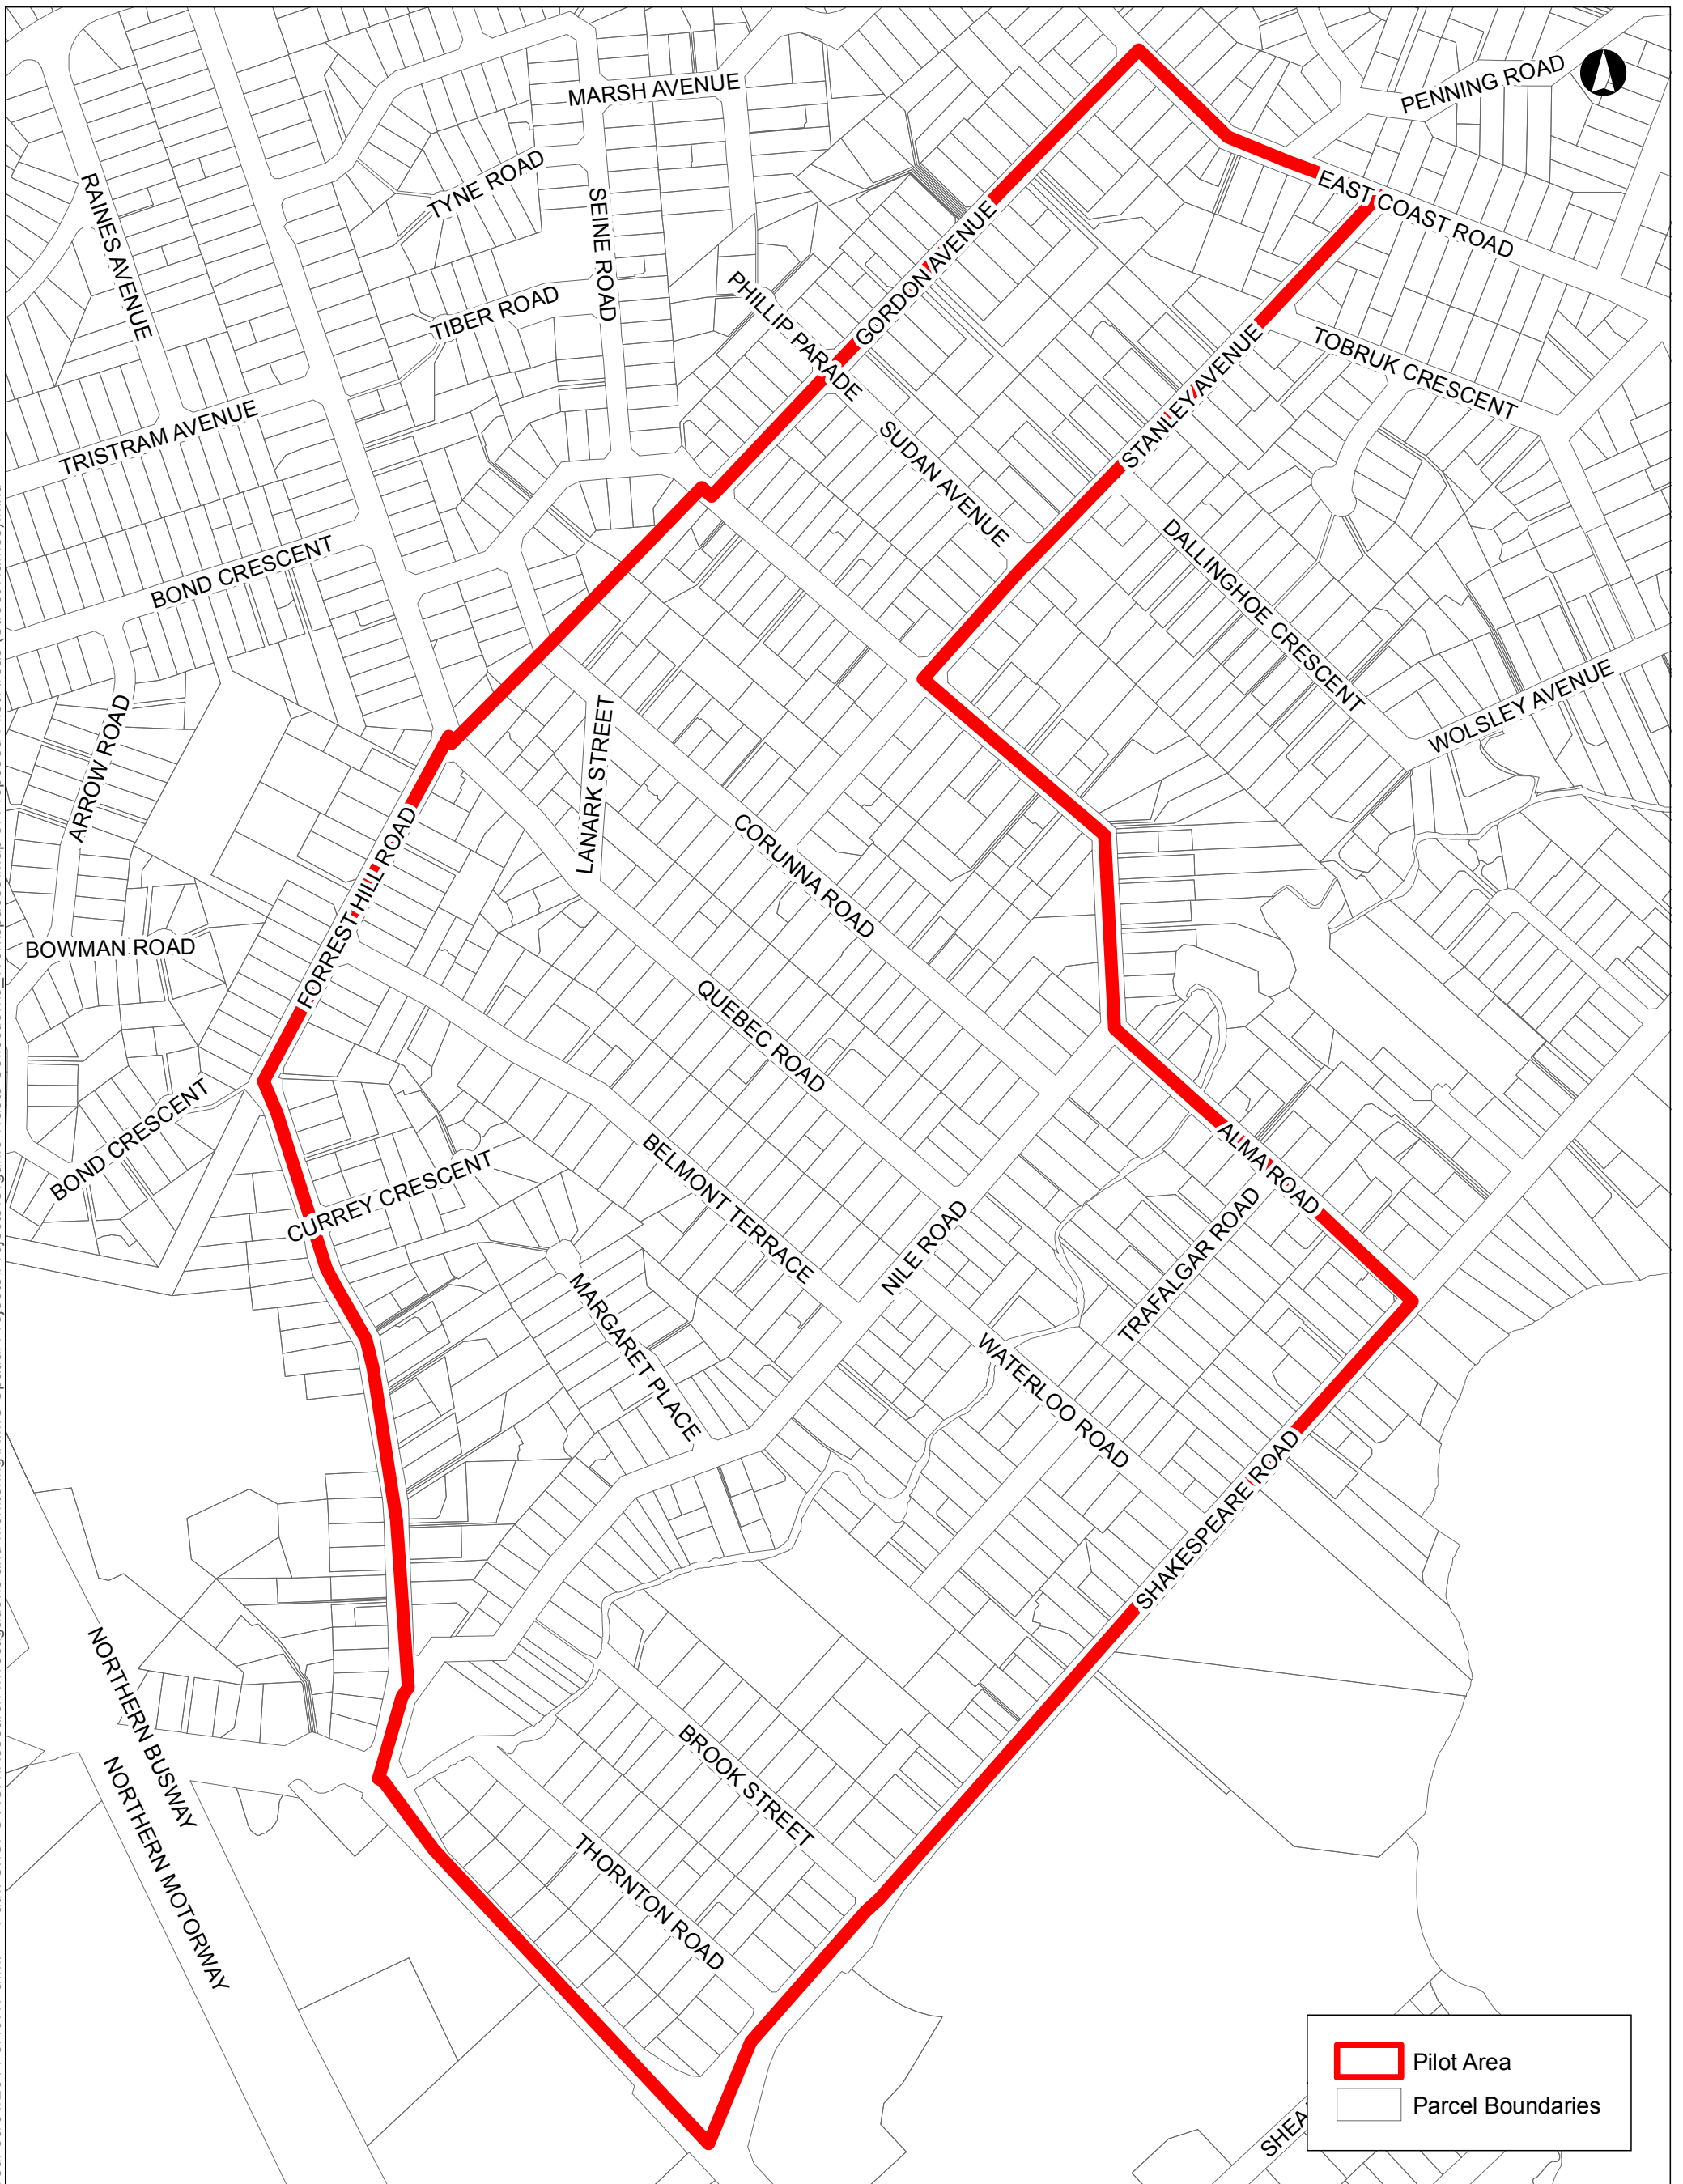

User: CraigF Date Saved: 30/01/2014 8:40:17 a.m. Path: U:\CPOVASR\Research Investigations and Monitoring\IRIMU Spatial Projects\Projects\Organic Waste Collection3 Workspaces\Map of Proposed Pilot Areas (Street Names).mxd

Organic Waste Collection Pilot Area 1

Map Produced by
Research, Investigations
& Monitoring, Regional Strategy,
Auckland Council

	Pilot Area
	Parcel Boundaries

Organic Waste Collection Pilot Area 2

Map Produced by
Research, Investigations
& Monitoring, Regional Strategy,
Auckland Council

User: CraigF Date Saved: 30/01/2014 8:40:17 a.m. Path: U:\CPO\ASRI\Research Investigations and Monitoring\IRIMU Spatial Projects\Projects\Organic Waste Collection\3_Workspaces\Map of Proposed Pilot Areas (Street Names).mxd

	Pilot Area
	Parcel Boundaries

Organic Waste Collection Pilot Area 3

Map Produced by
Research, Investigations
& Monitoring, Regional Strategy,
Auckland Council