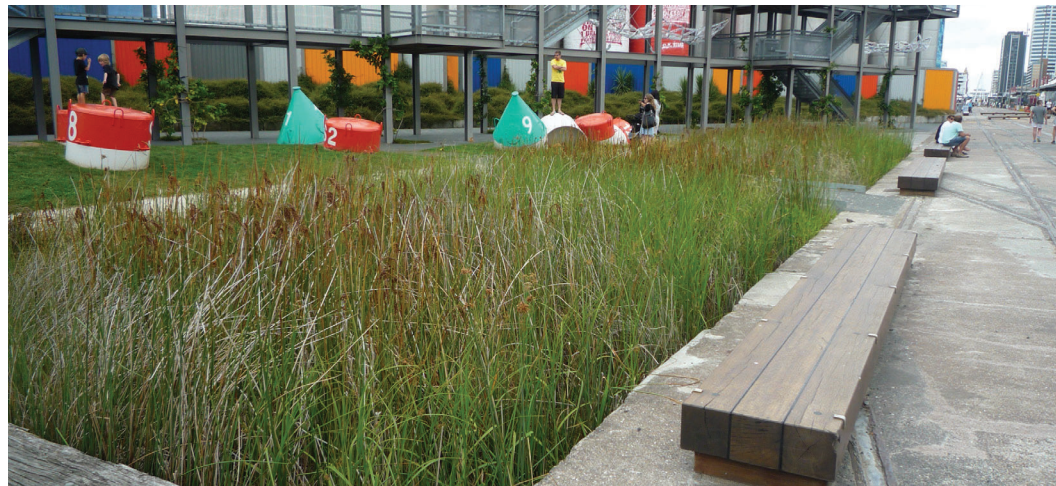

PLANTING STRATEGY

RAINGARDEN AND SWALE PLANTING

MACHAERINA ARTICULATA

JUNCUS GREGIFLORUS

CAREX SECTA

BOARDWALK AND PARKING EDGE PLANTING

APODASMIA SIMILIS

MUEHLENBECKIA ASTONII

POT PLANTS

LIGHTING STRATEGY

KEY:

- BOARDWALK HANDRAIL LIGHTING
- STREET LIGHT POLES
- BOLLARD LIGHTS
- TREE UPLIGHTERS

LIGHTING STRATEGY

BOARDWALK HANDRAIL RECESSED LIGHTING

STREET LIGHT POLES AND LUMINAIRES