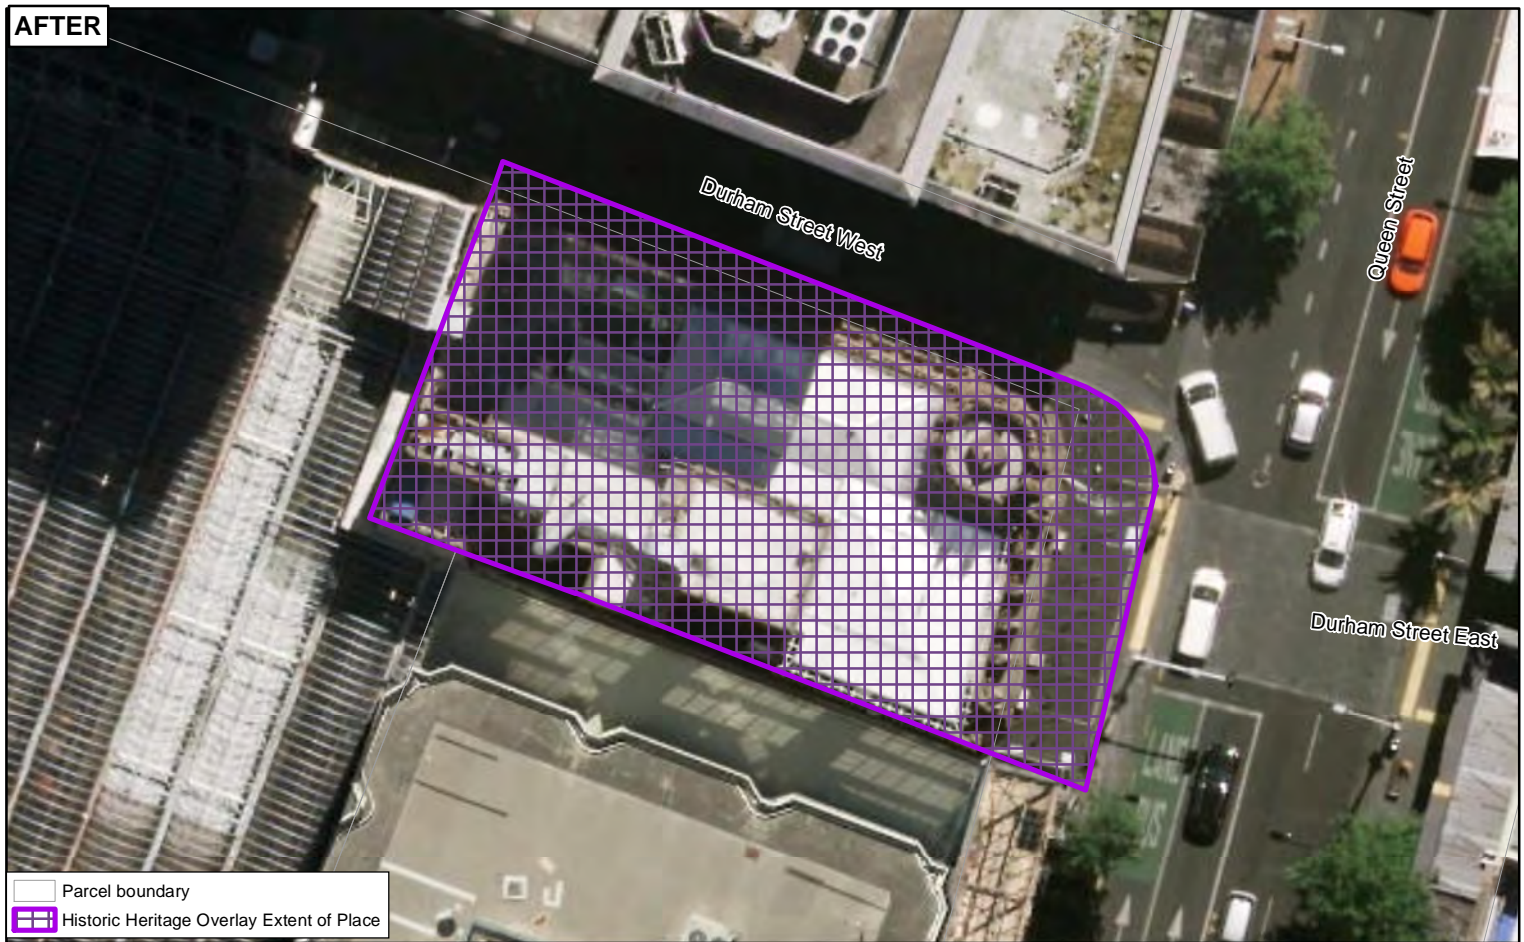

Date: 5/07/2019

Plan Change 10 - Historic Heritage Schedule update

Schedule ID 02034

Whitcombe and Tombs Ltd. Building

Plans and Places

BEFORE

AFTER

0 3 6 12 Metres