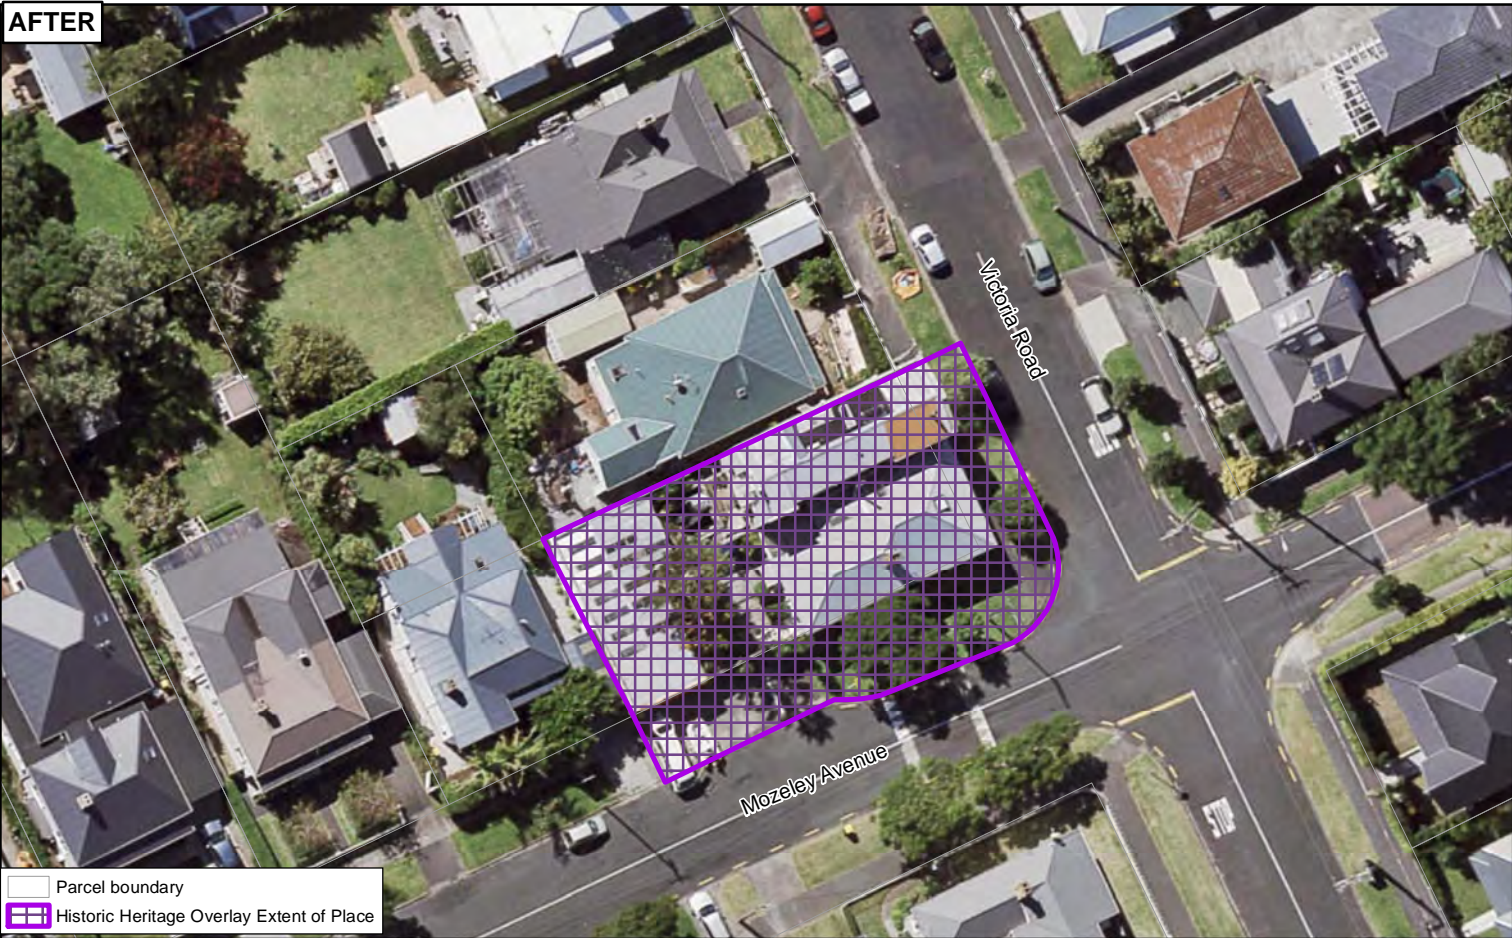

Date: 5/07/2019

Plan Change 10 - Historic Heritage Schedule update

Schedule ID 0931

Northcote Point flag staff

Plans and Places

BEFORE

- Parcel boundary
- Historic Heritage Overlay Extent of Place

AFTER