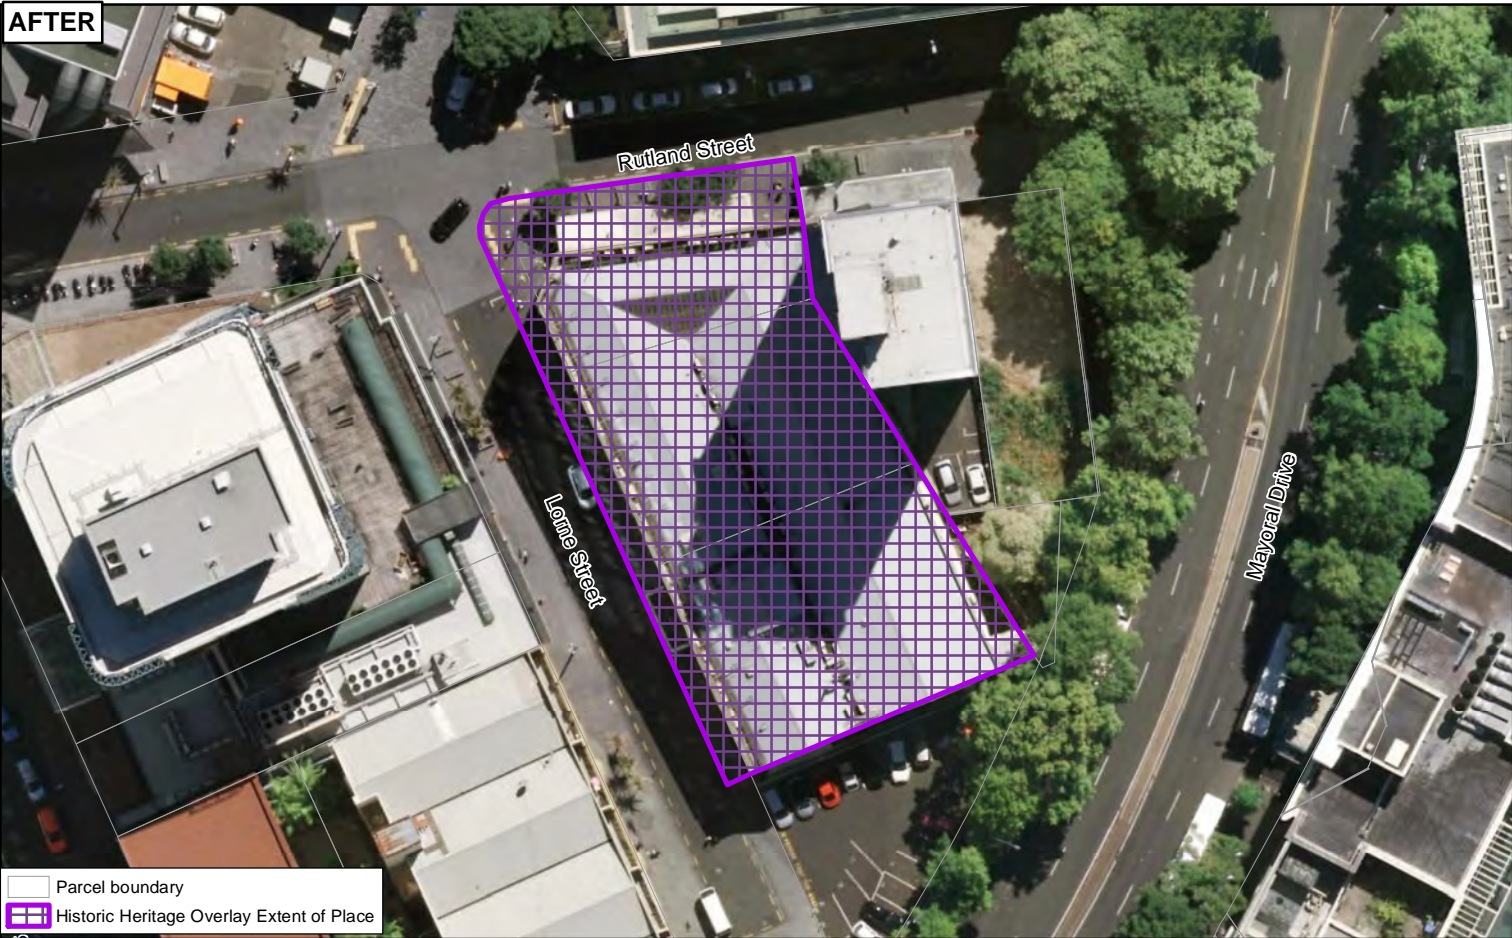

Date: 5/07/2019

Plan Change 10 - Historic Heritage Schedule update

Schedule ID 01954

Foster & Co. Building

Plans and Places

BEFORE

- Parcel boundary
- Historic Heritage Overlay Extent of Place

AFTER