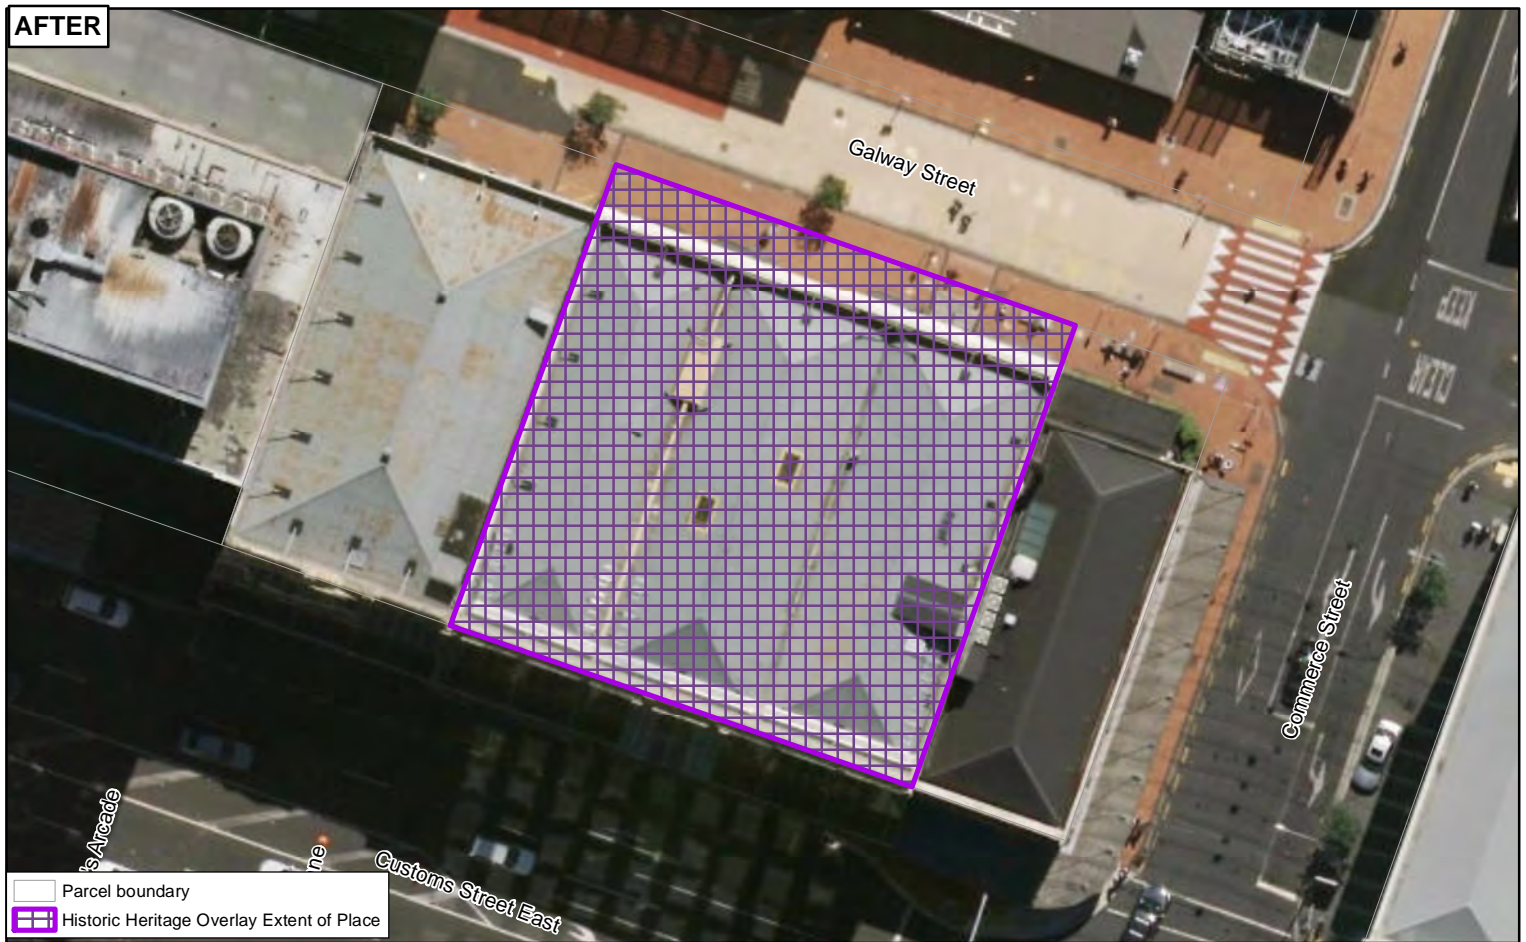

Date: 5/07/2019

Plan Change 10 - Historic Heritage Schedule update
Schedule ID 01931

Cottage

Plans and Places

BEFORE

AFTER

Whilst due care has been taken, Auckland Council gives no warranty as to the accuracy and completeness of any information on this map/plan and accepts no liability for any error, omission or use of the information.