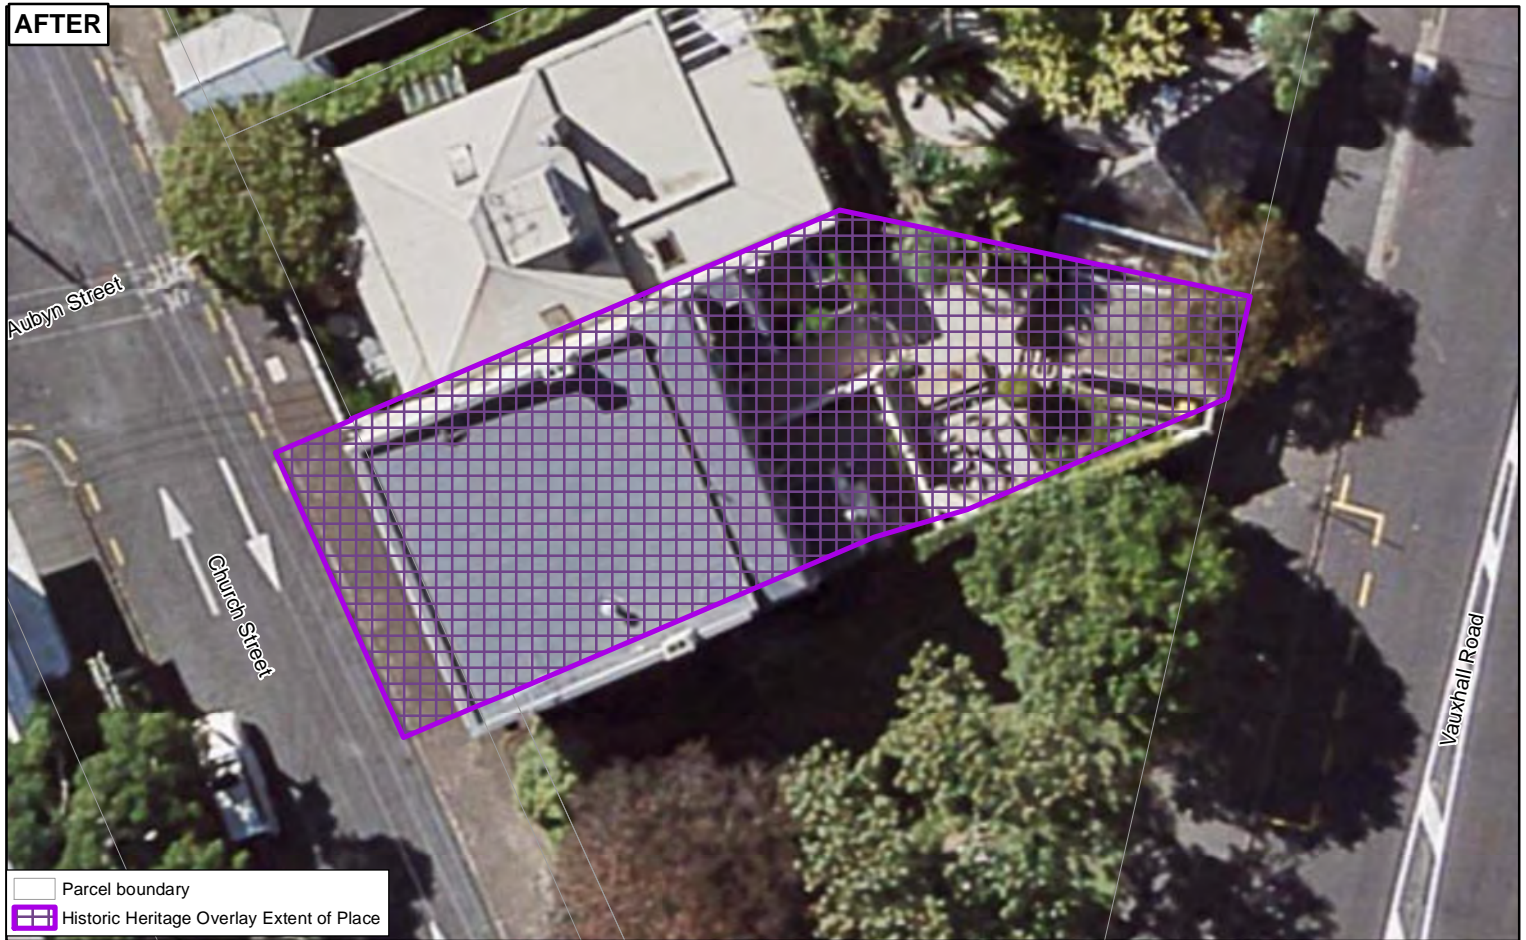

Parcel boundary
Historic Heritage Overlay Extent of Place

Whilst due care has been taken, Auckland Council gives no warranty as to the accuracy and completeness of any information on this map/plan and accepts no liability for any error, omission or use of the information.

Date: 5/07/2019

Plan Change 10 - Historic Heritage Schedule update
Schedule ID 02700

Commercial building (former)/Terraced houses

Plans and Places