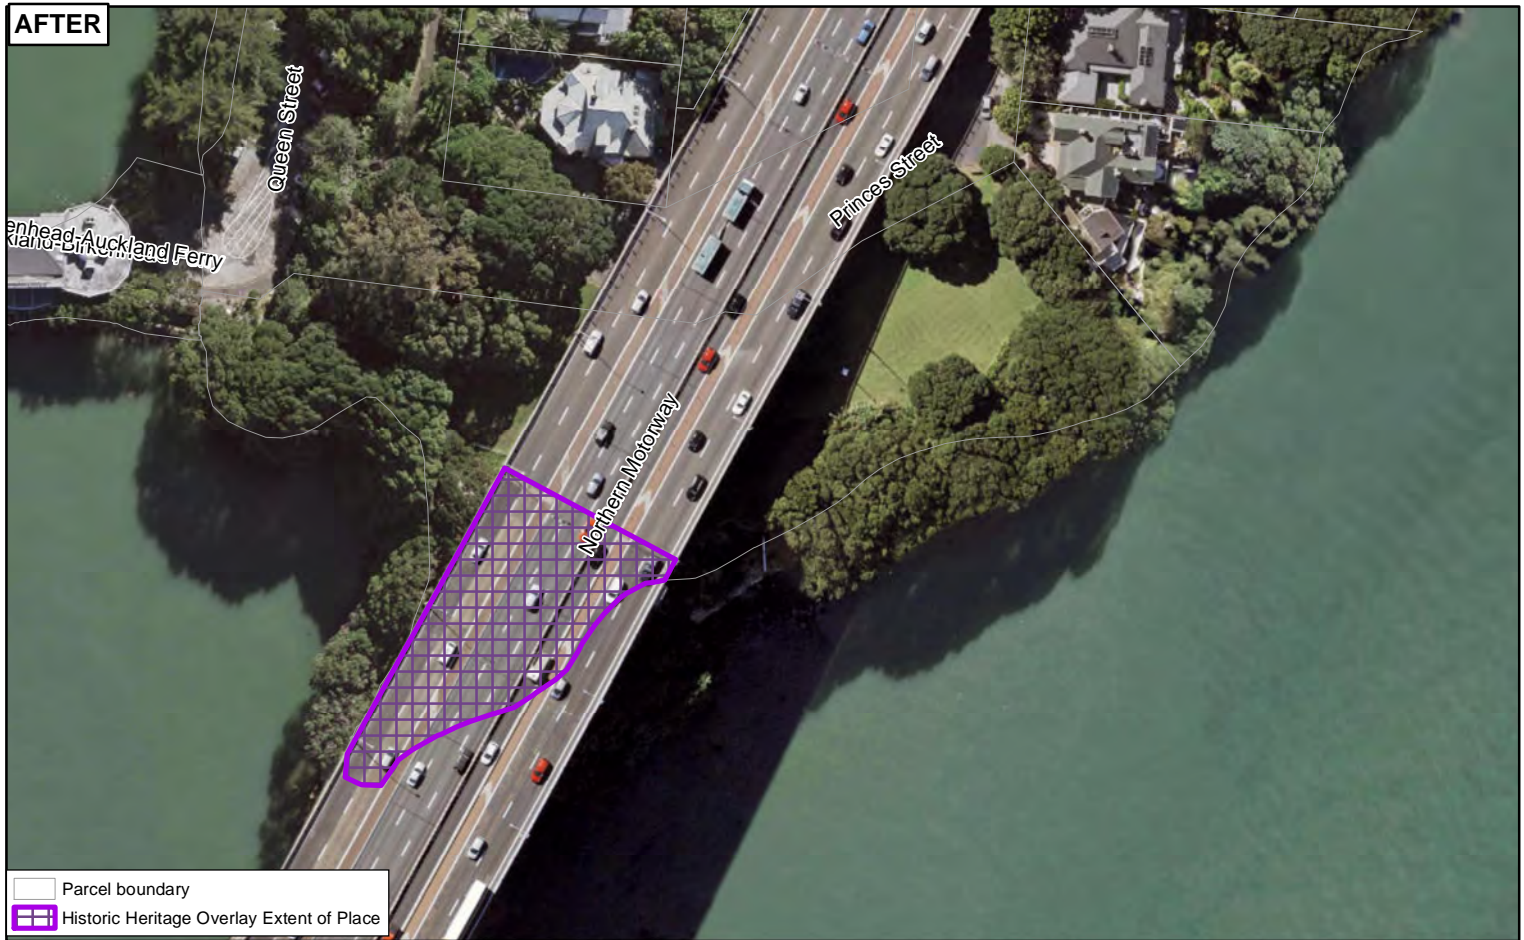

Date: 5/07/2019

Plan Change 10 - Historic Heritage Schedule update

Schedule ID 0855

Mission Hall

Plans and Places

BEFORE

AFTER

0 10 20 40 Metres