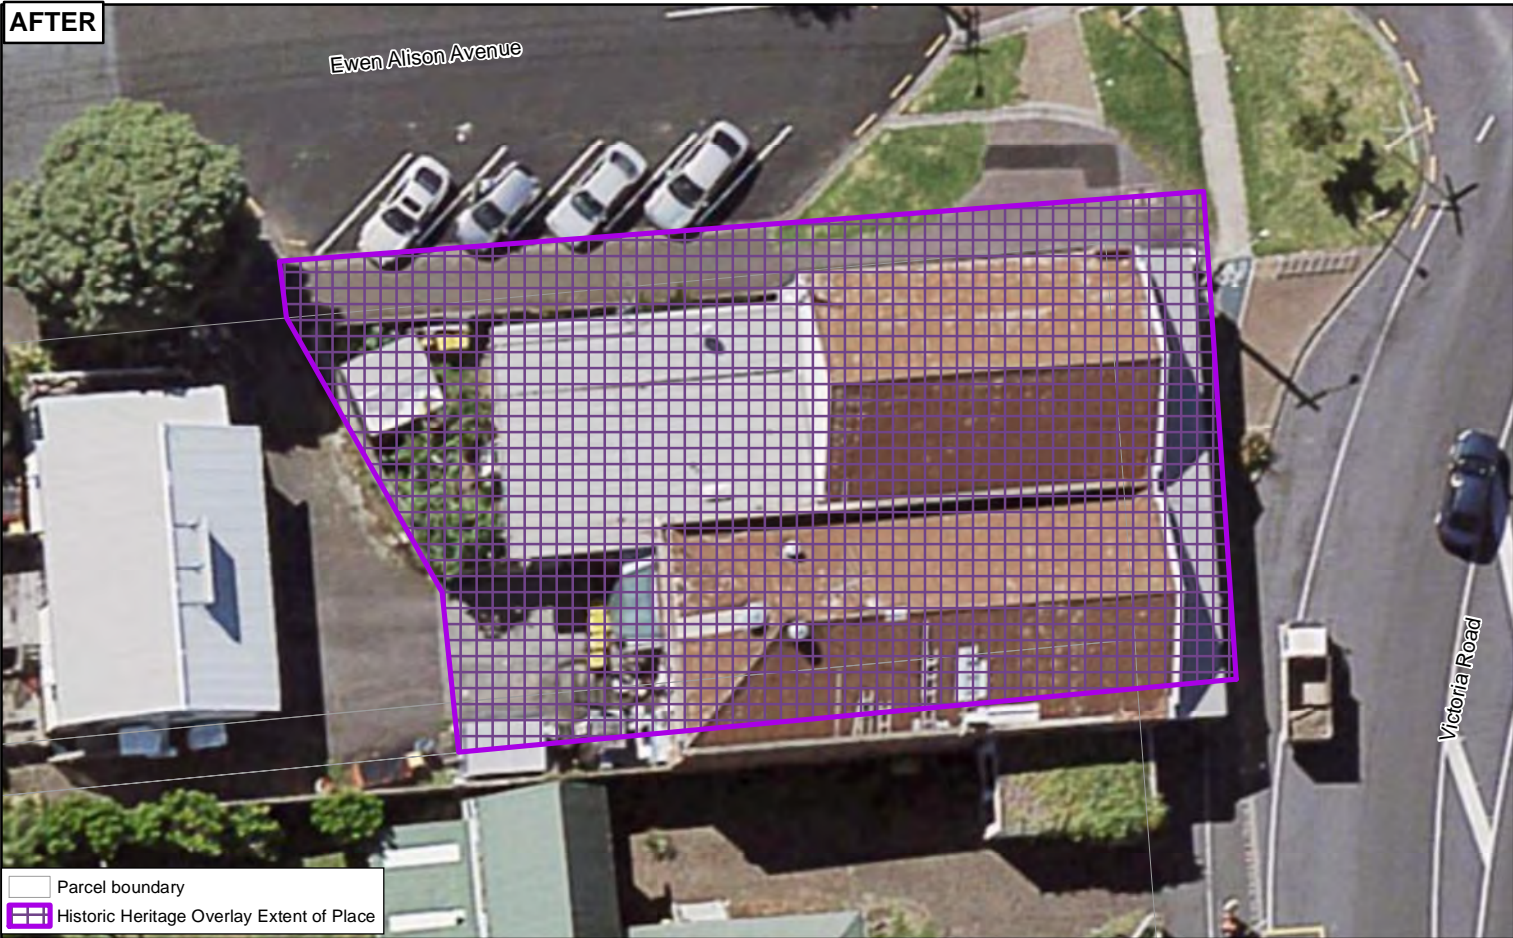

Parcel boundary
Historic Heritage Overlay Extent of Place

Whilst due care has been taken, Auckland Council gives no warranty as to the accuracy and completeness of any information on this map/plan and accepts no liability for any error, omission or use of the information.
Date: 5/07/2019

Plan Change 10 - Historic Heritage Schedule update

Schedule ID 02716

Commercial building

Plans and Places