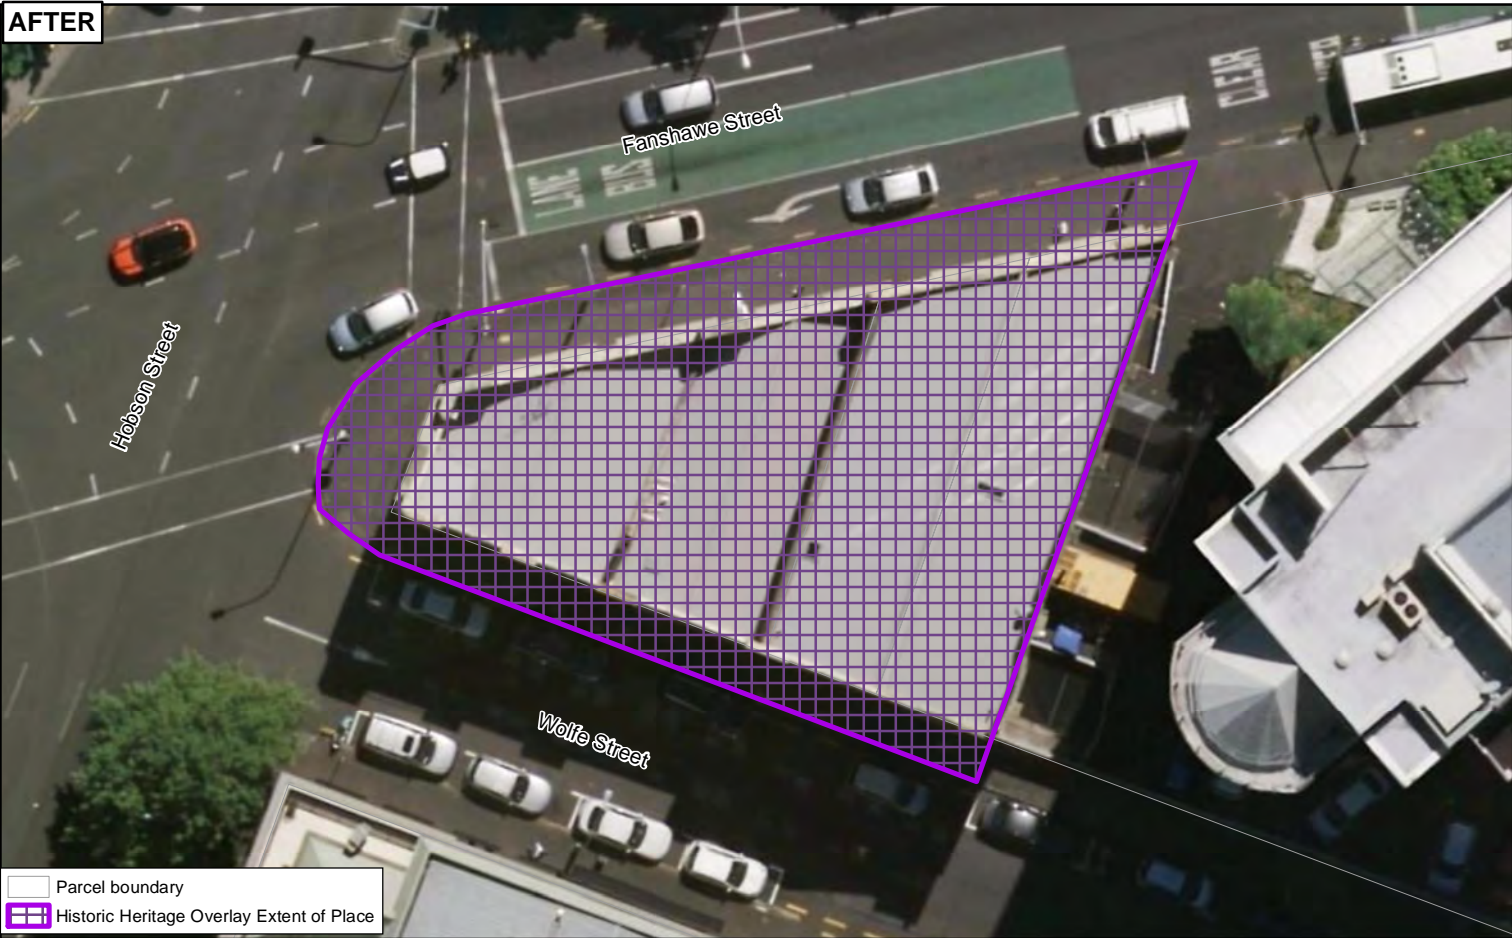

Date: 5/07/2019

Plan Change 10 - Historic Heritage Schedule update

Schedule ID 01942

Entrican Building (former)

Plans and Places

BEFORE

- Parcel boundary
- Historic Heritage Overlay Extent of Place

AFTER