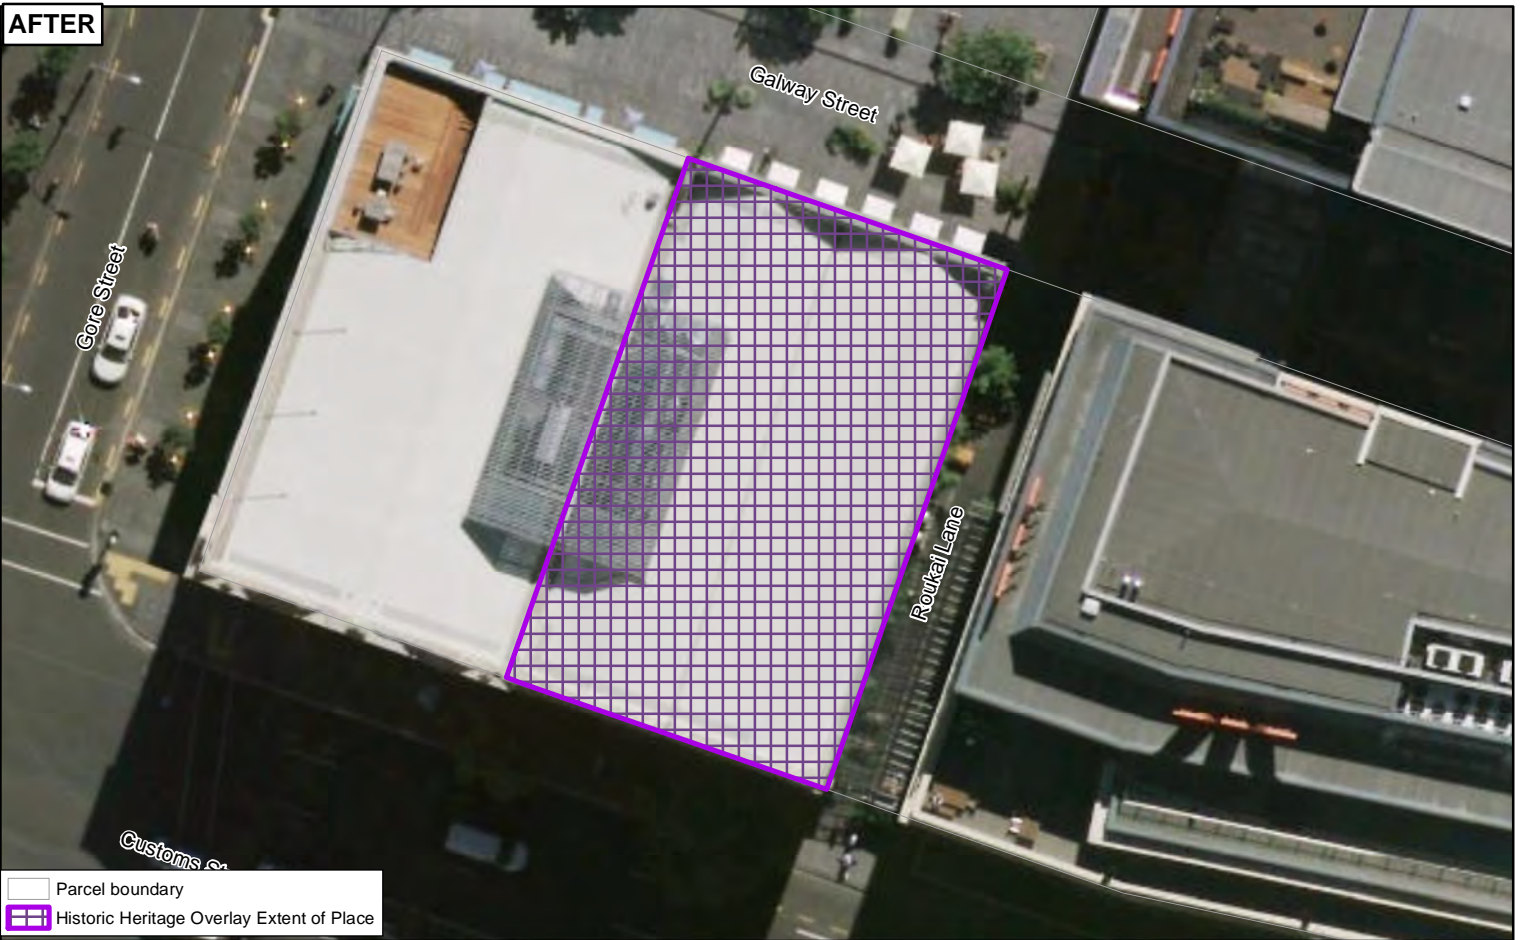

Whilst due care has been taken, Auckland Council gives no warranty as to the accuracy and completeness of any information on this map/plan and accepts no liability for any error, omission or use of the information.

Date: 5/07/2019

Plan Change 10 - Historic Heritage Schedule update

Schedule ID 01943

Nathan Building

Plans and Places