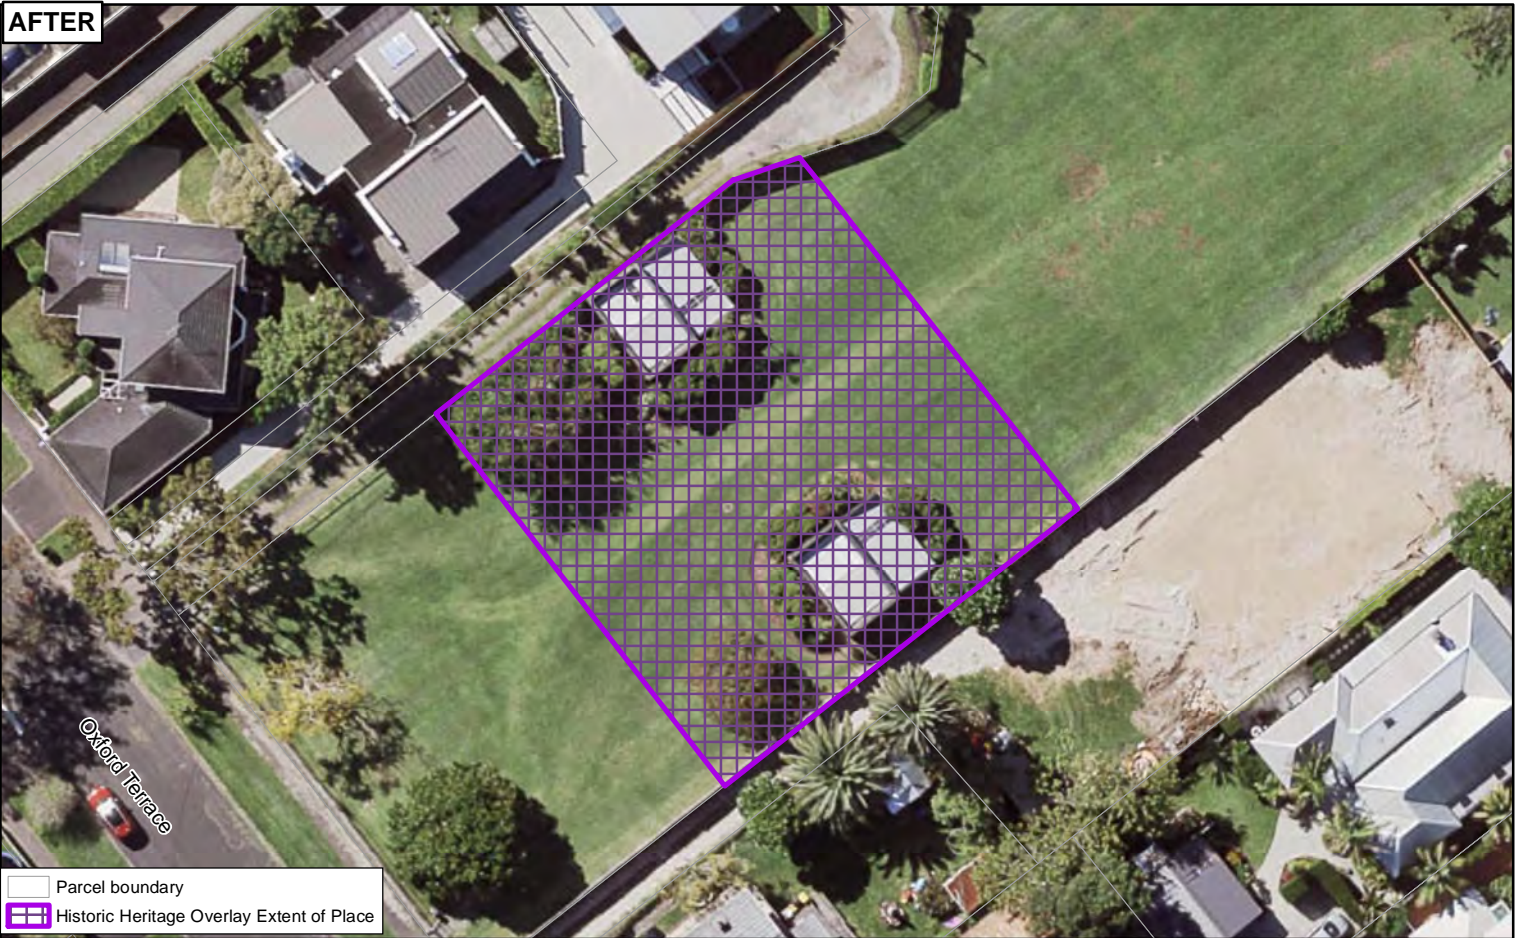

Date: 5/07/2019

Plan Change 10 - Historic Heritage Schedule update Schedule ID 02697

Devonport Police Station (former)

Plans and Places

BEFORE

AFTER

Whilst due care has been taken, Auckland Council gives no warranty as to the accuracy and completeness of any information on this map/plan and accepts no liability for any error, omission or use of the information.