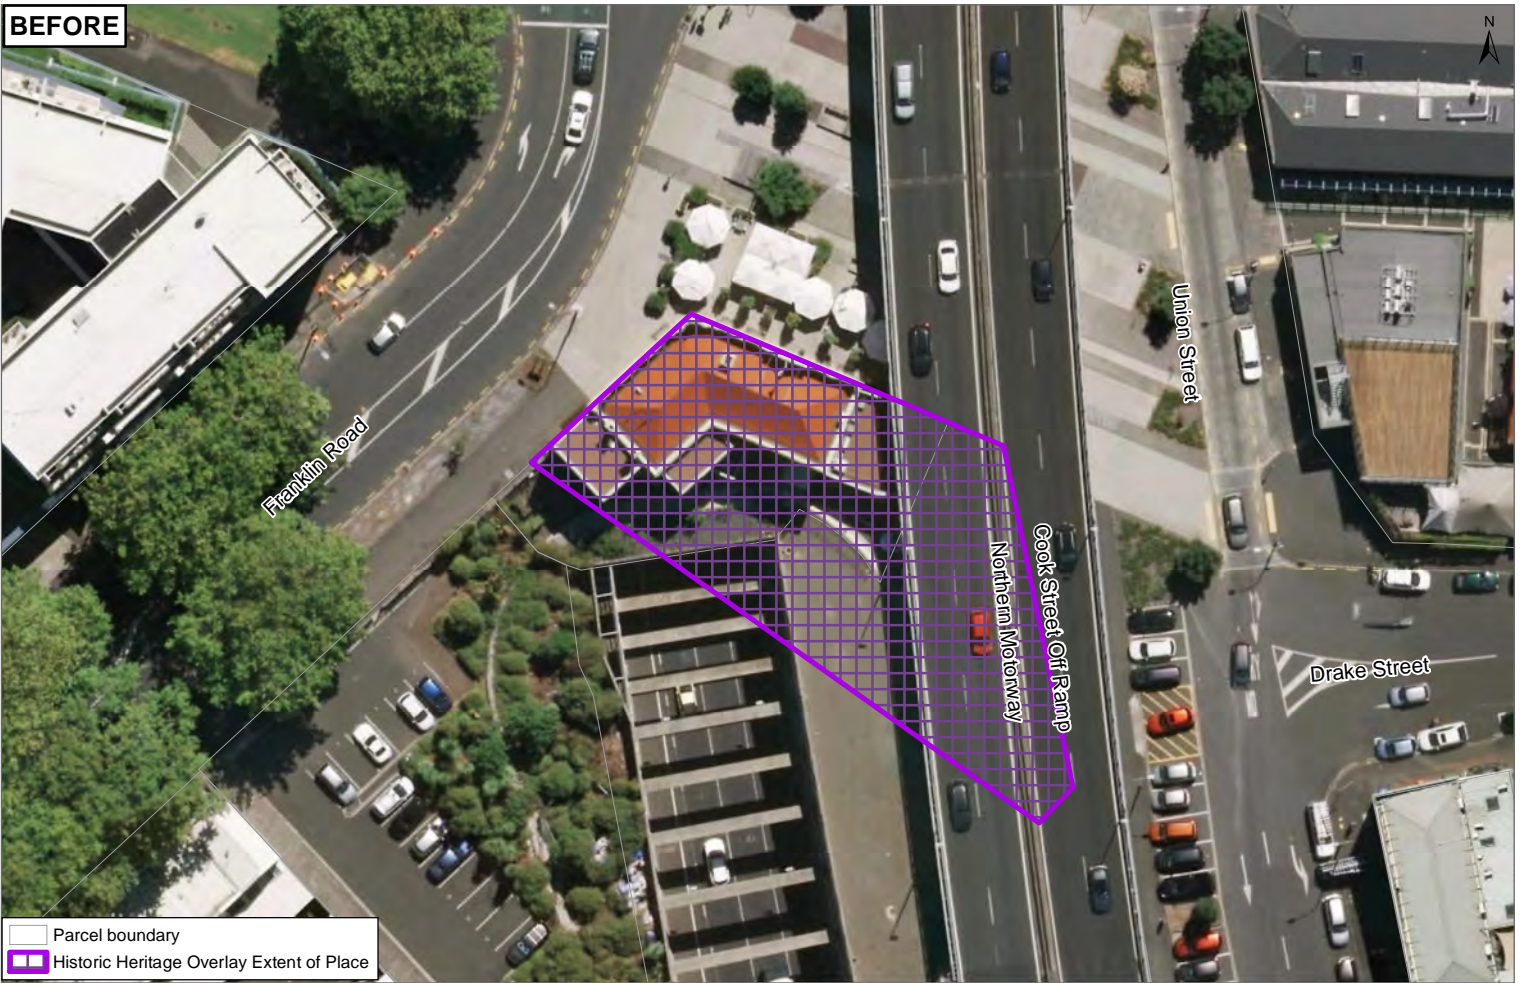

BEFORE

AFTER