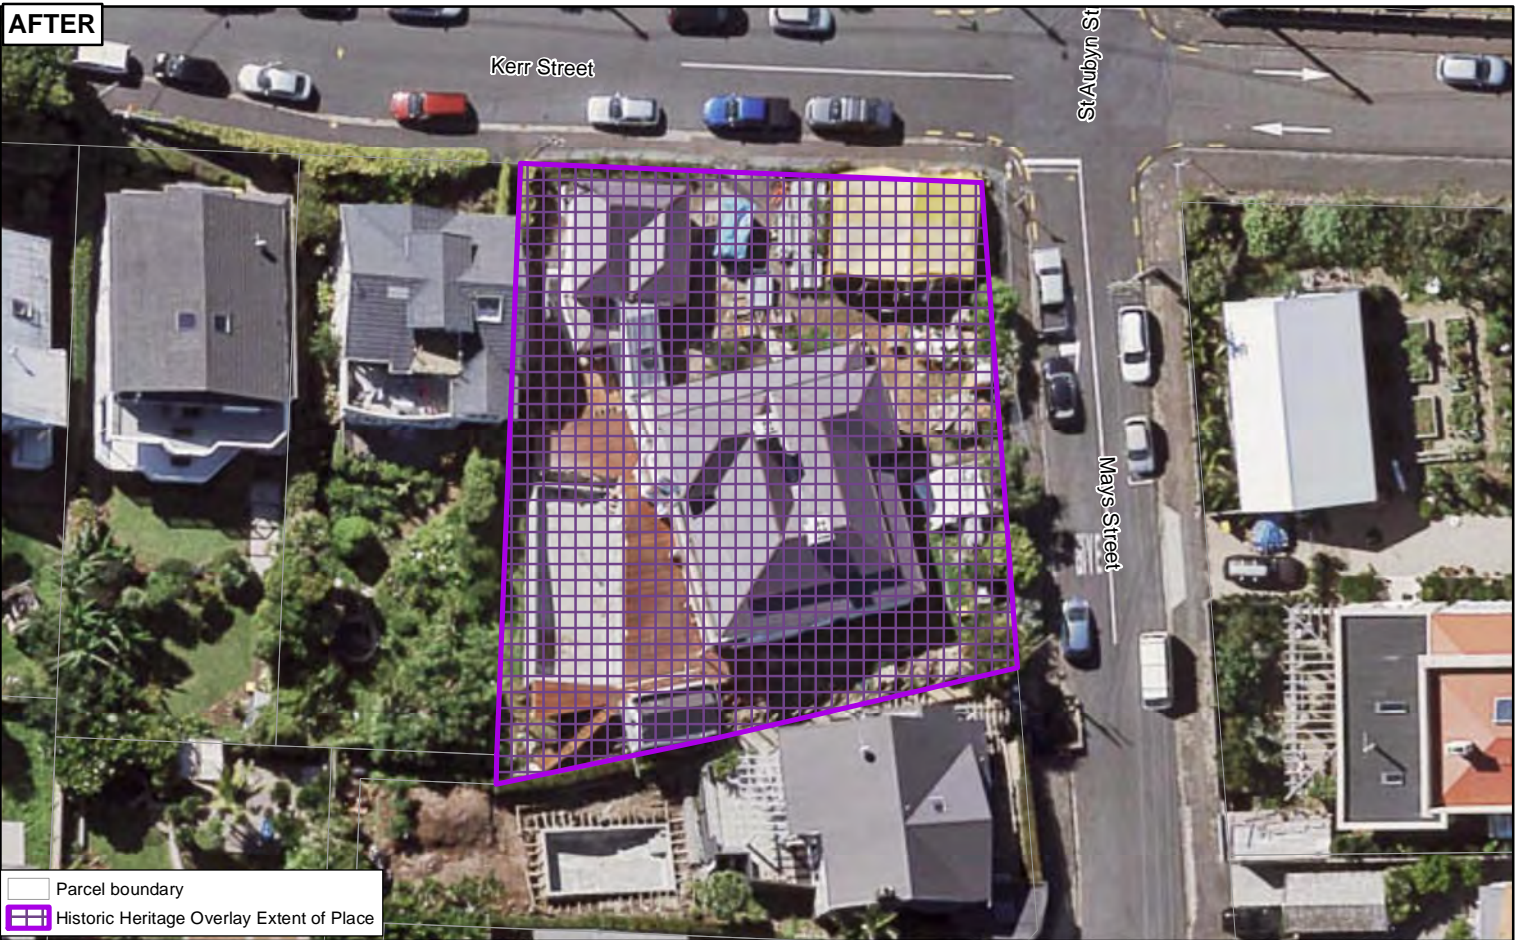

Date: 5/07/2019

Plan Change 10 - Historic Heritage Schedule update

Schedule ID 02702

Alpers' residence (former)

Plans and Places

BEFORE

AFTER

0 3.5 7 14 Metres