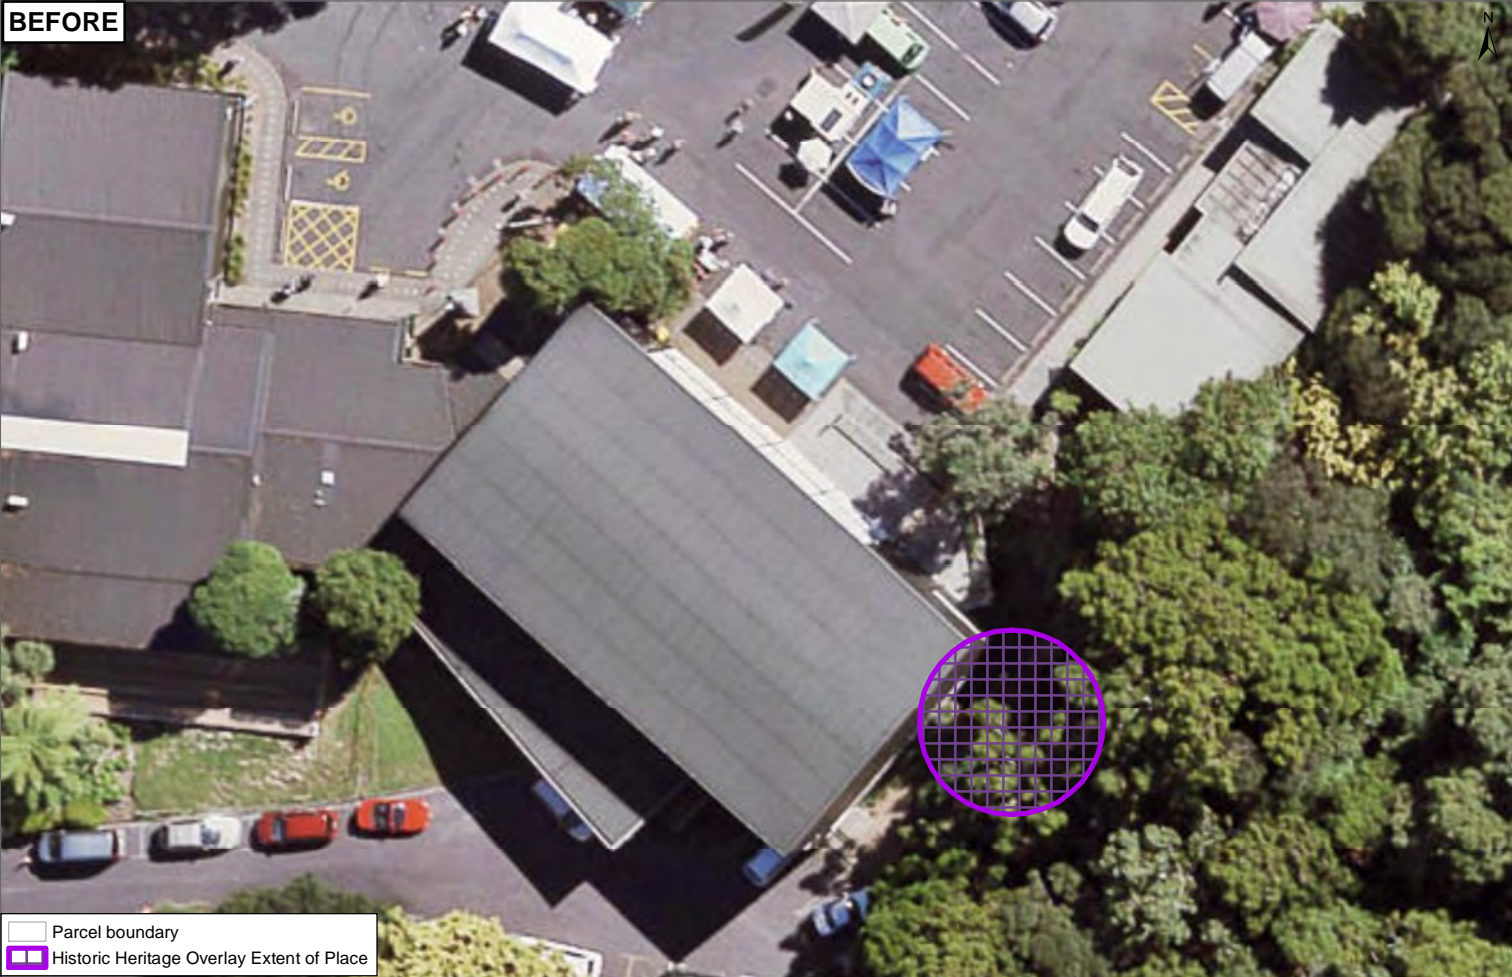

Date: 5/07/2019

Plan Change 10 - Historic Heritage Schedule update

Schedule ID 033

Glen Eden Railway Station

Plans and Places

BEFORE

Parcel boundary
 Historic Heritage Overlay Extent of Place

AFTER