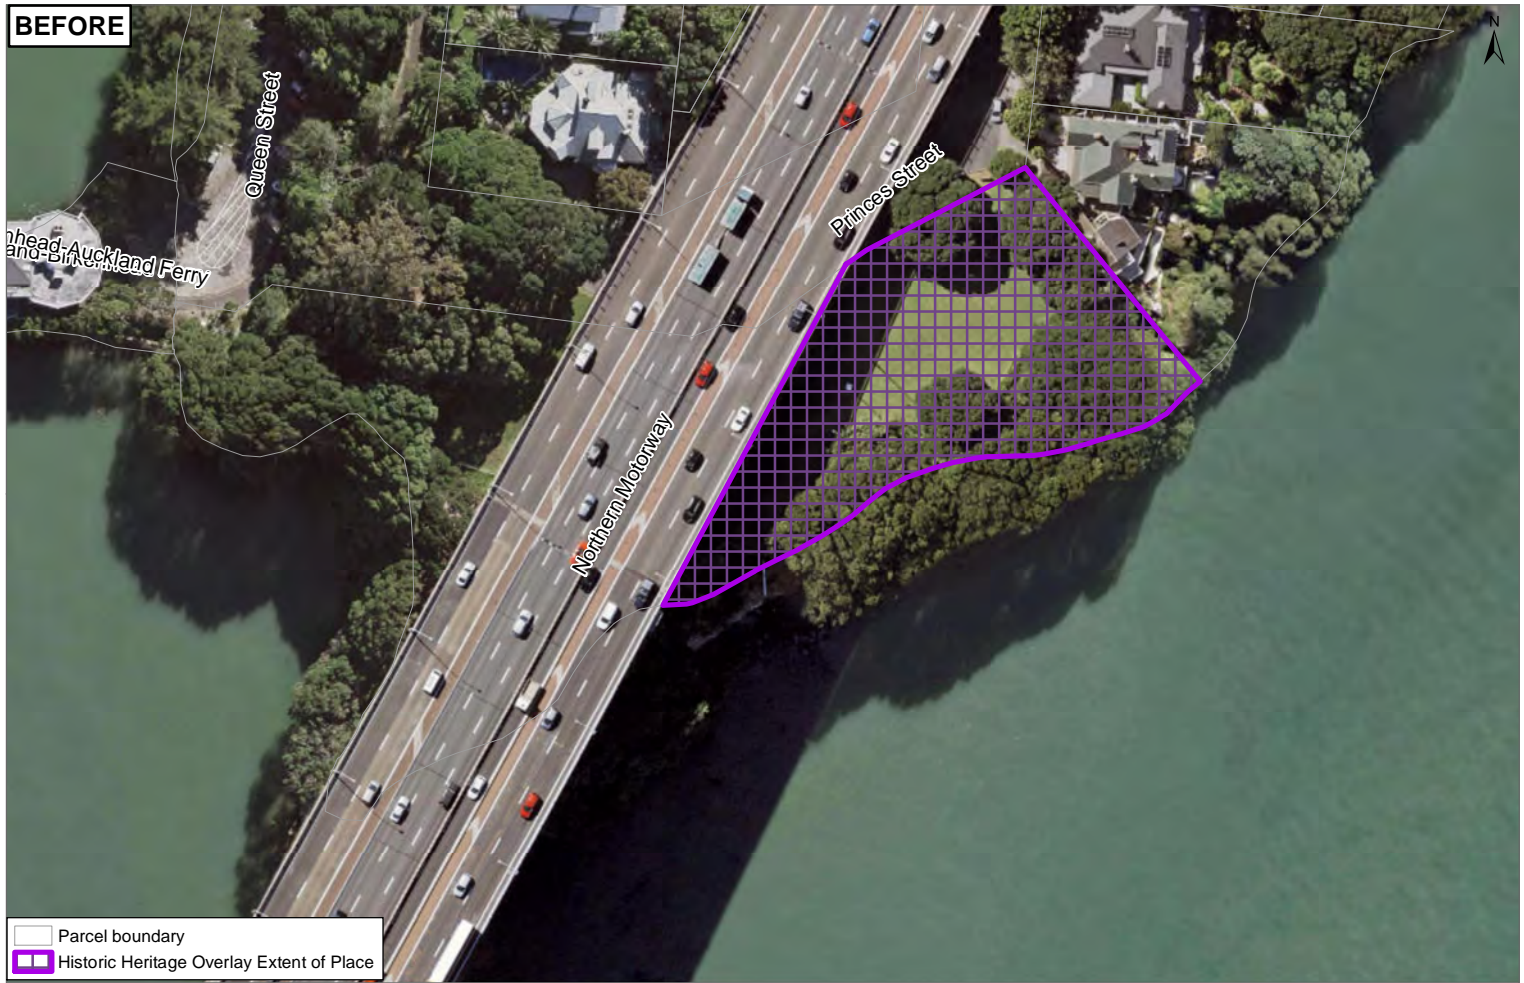

Date: 5/07/2019

Plan Change 10 - Historic Heritage Schedule update

Schedule ID 0929

Auckland Harbour Bridge Memorial

Plans and Places

BEFORE

AFTER

0 10 20 40 Metres