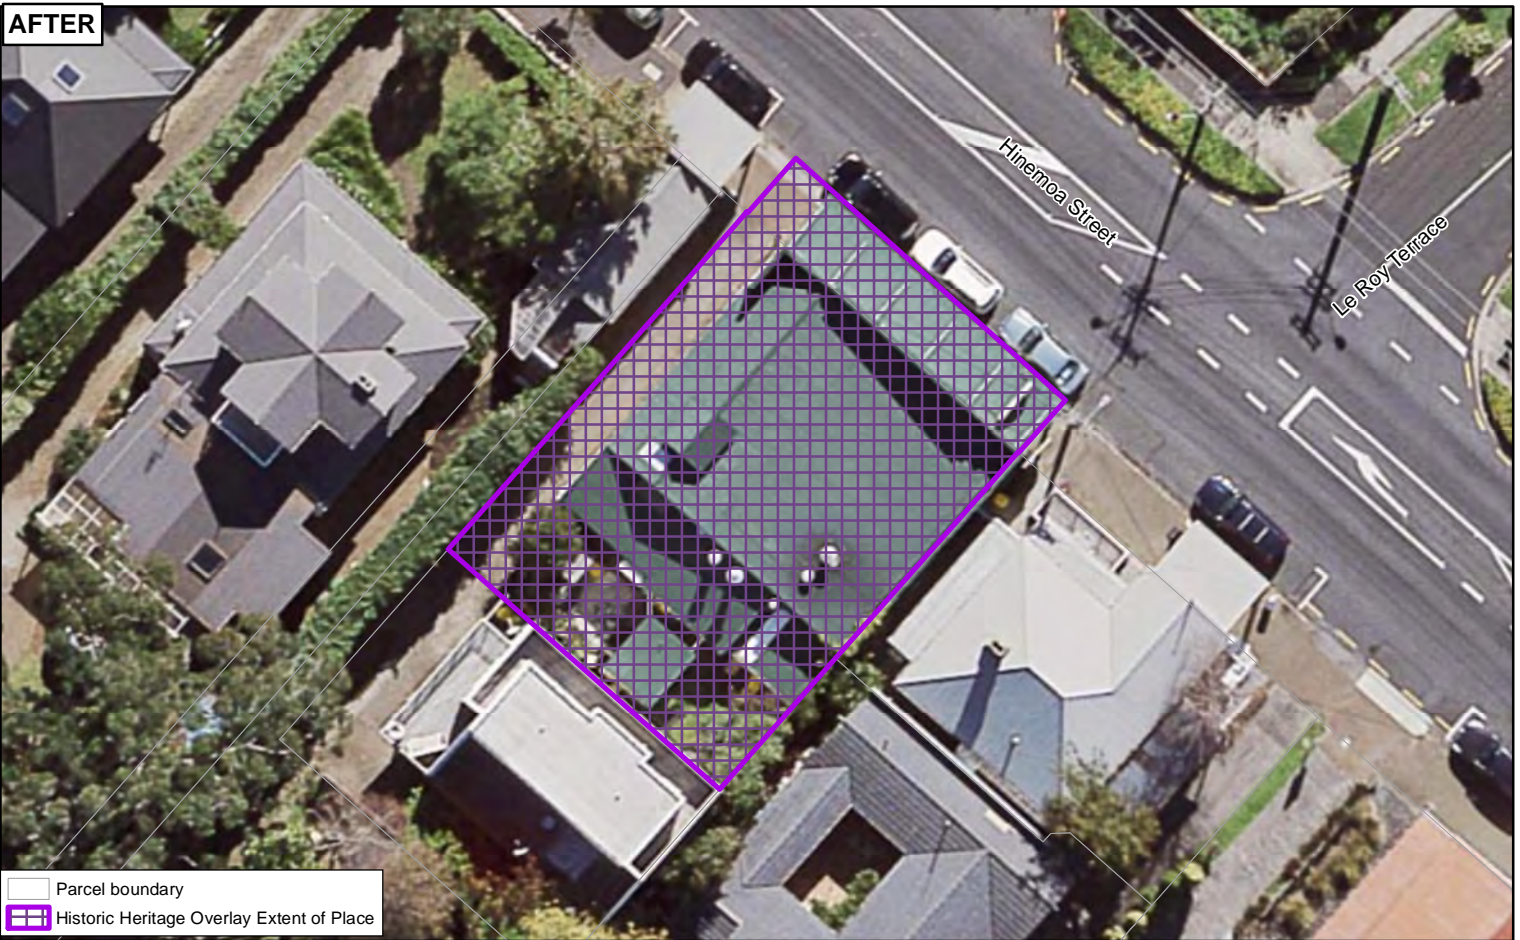

Date: 5/07/2019

Plan Change 10 - Historic Heritage Schedule update

Schedule ID 02666

Button house (former)

Plans and Places

BEFORE

Parcel boundary

AFTER