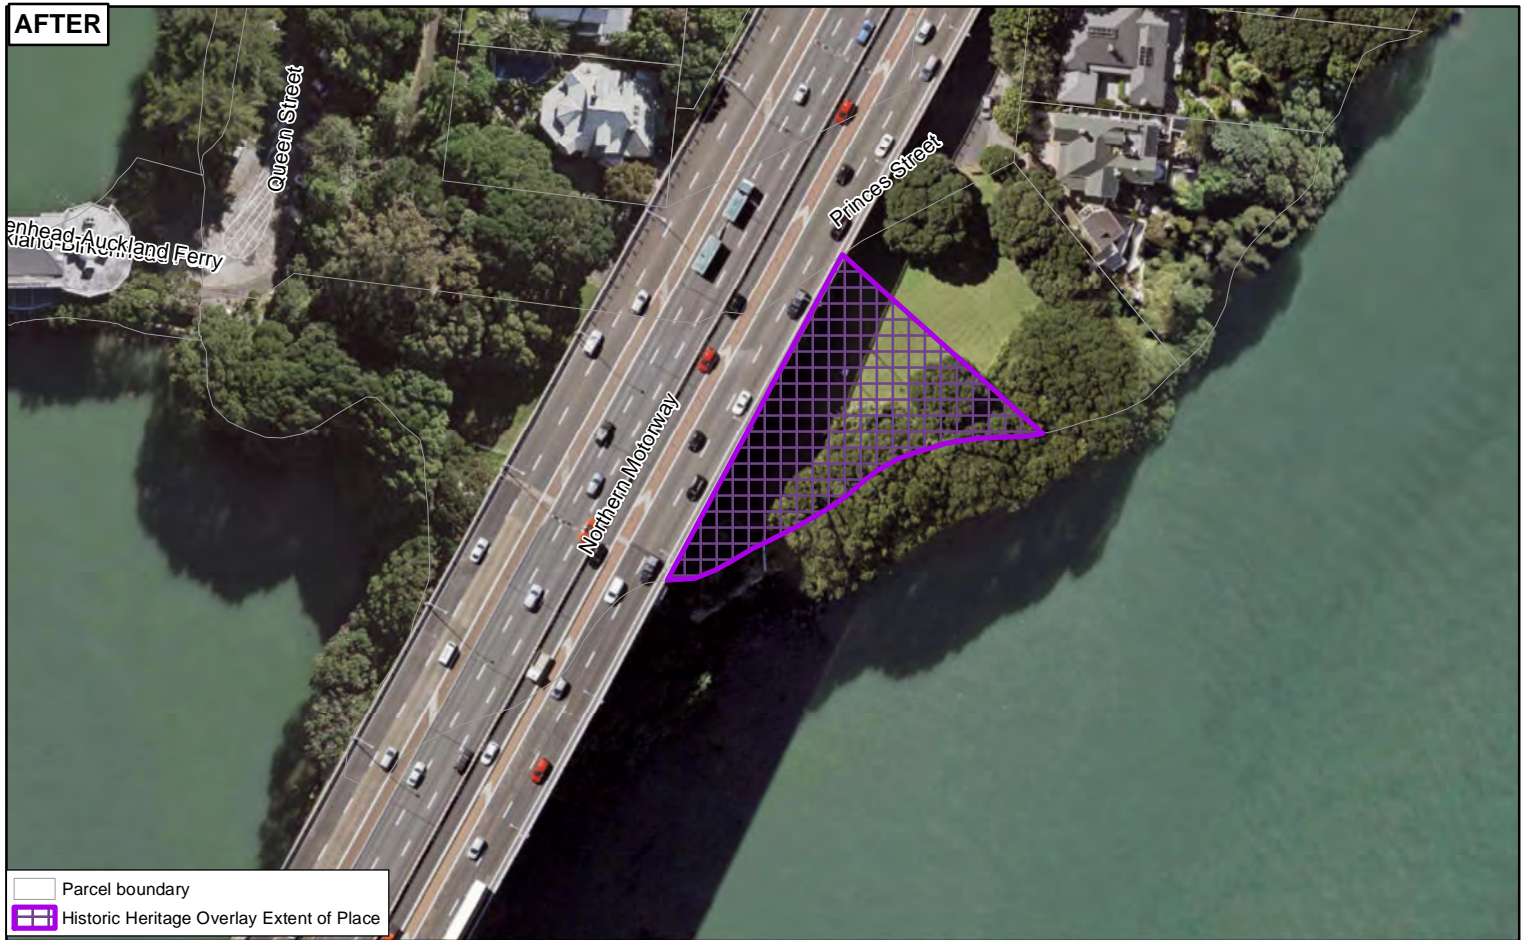

Date: 5/07/2019

Plan Change 10 - Historic Heritage Schedule update

Schedule ID 0929

Auckland Harbour Bridge Memorial

Plans and Places

BEFORE

AFTER

0 10 20 40 Metres