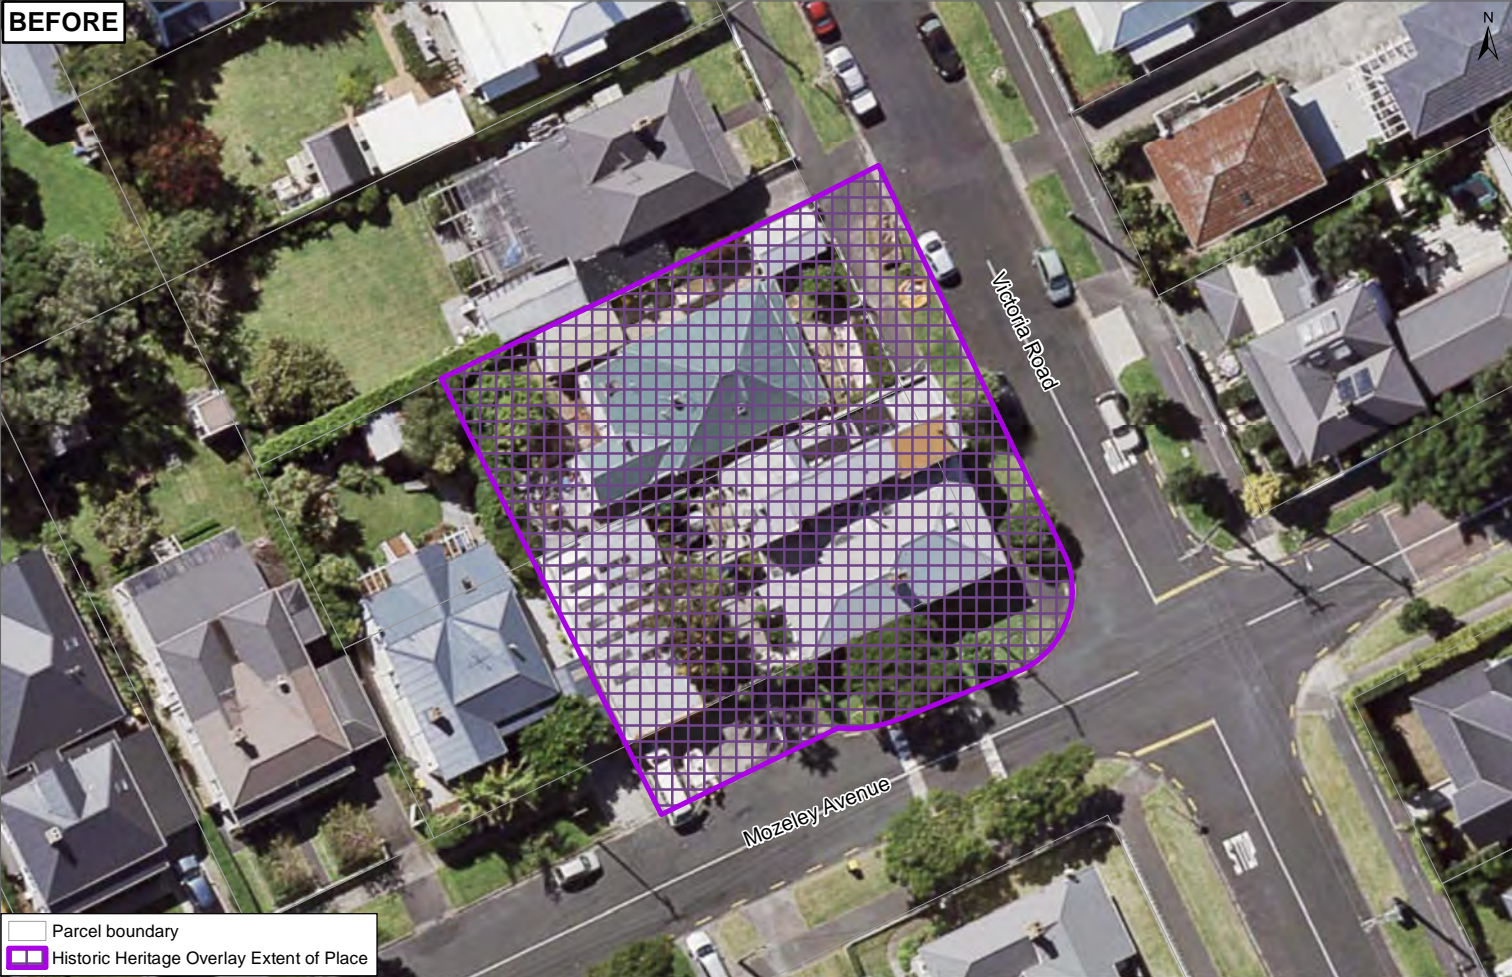

Date: 5/07/2019

Plan Change 10 - Historic Heritage Schedule update

Schedule ID 0931

Northcote Point flag staff

Plans and Places

BEFORE

- Parcel boundary
- Historic Heritage Overlay Extent of Place

AFTER