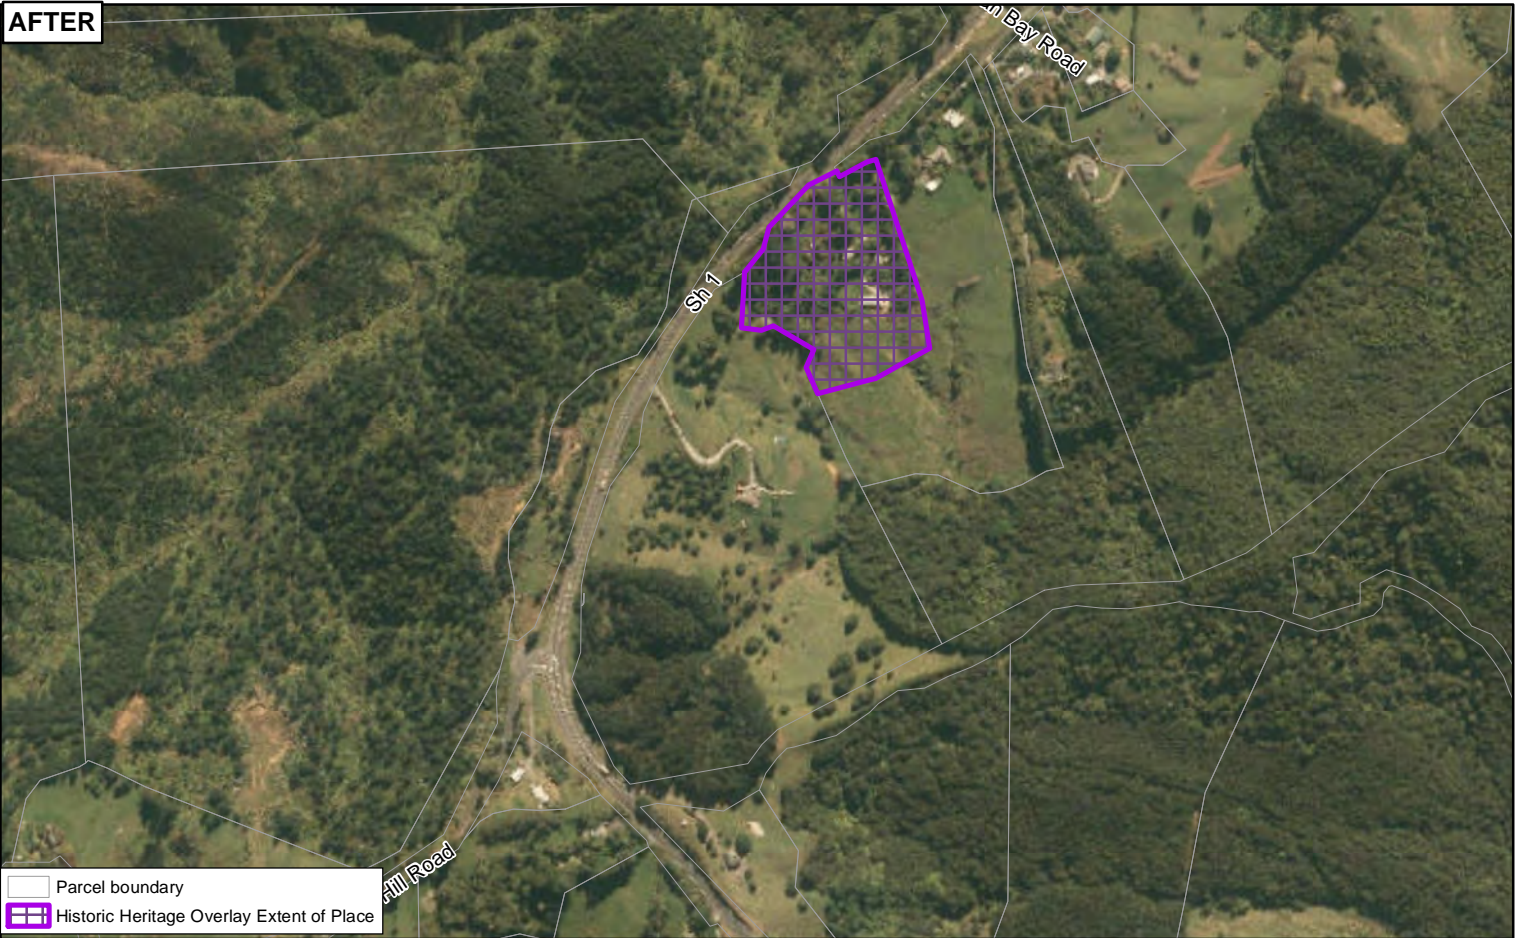

Date: 5/07/2019

Plan Change 10 - Historic Heritage Schedule update

Schedule ID 0469

Methodist Church (former)

Plans and Places

BEFORE

AFTER

0 55 110 220 Metres