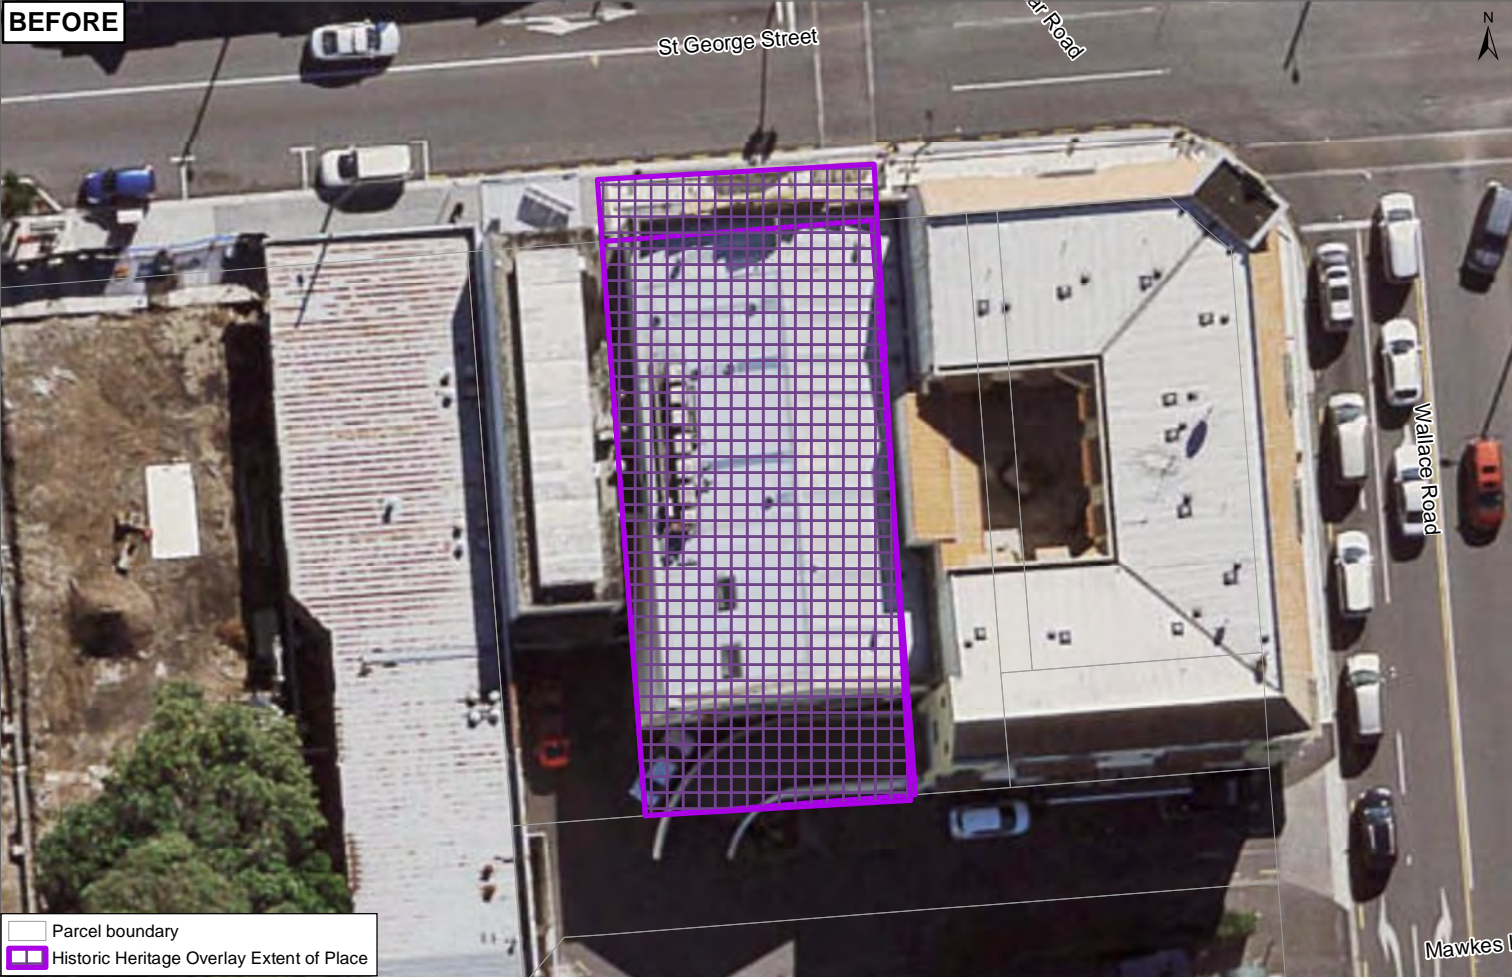

BEFORE

AFTER