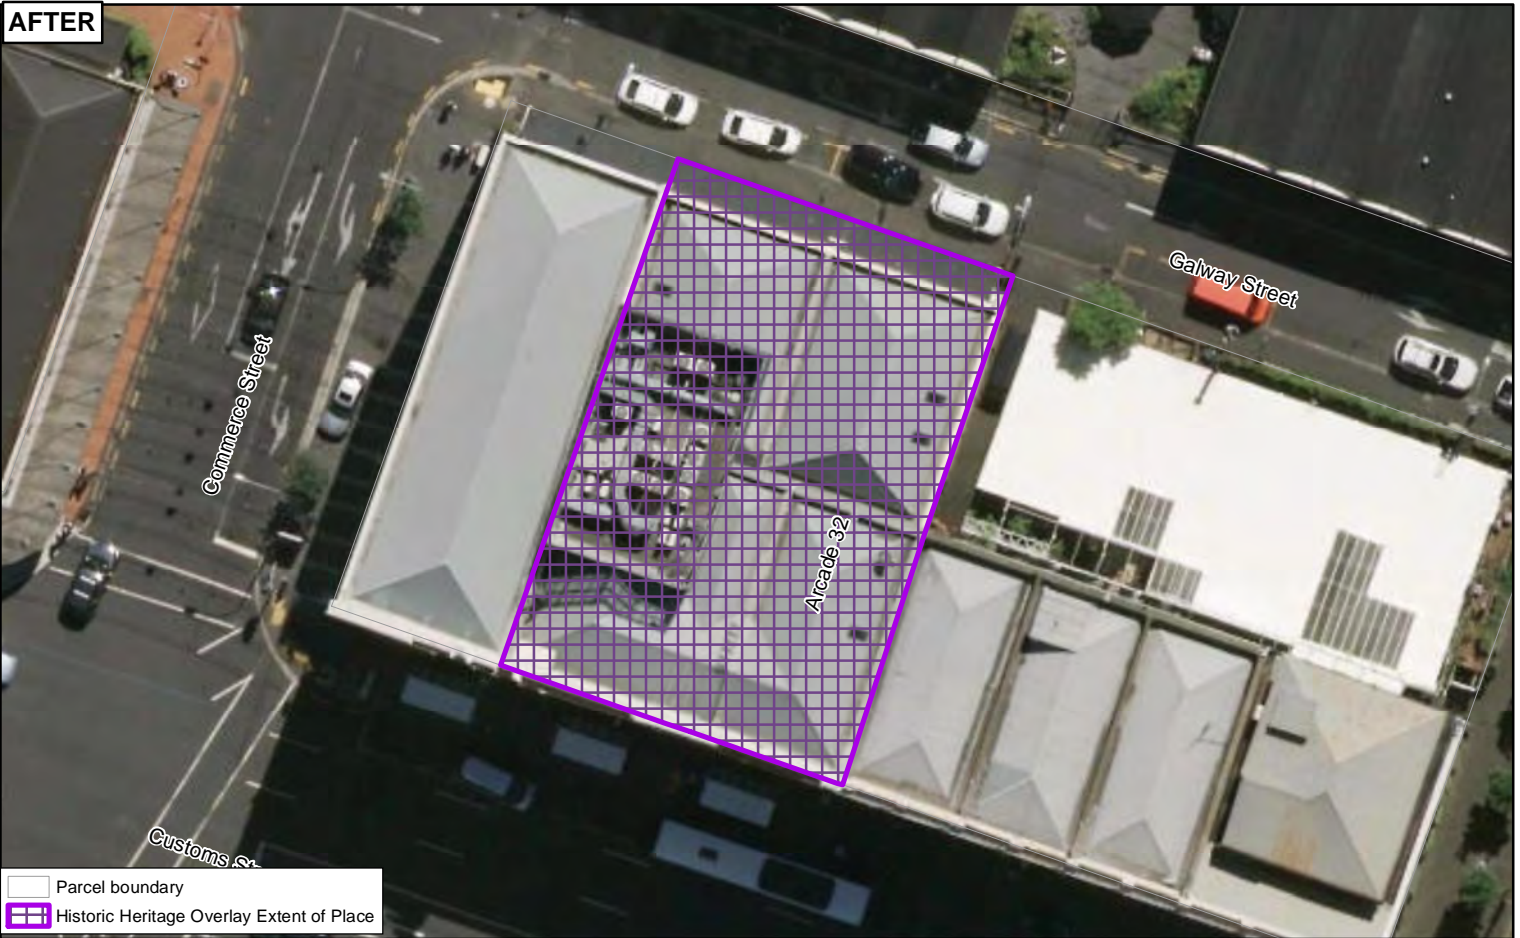

Date: 5/07/2019

Plan Change 10 - Historic Heritage Schedule update

Schedule ID 01938

Columbus House (former)/Old Sofrana

Plans and Places

BEFORE

AFTER

0 3.25 6.5 13 Metres