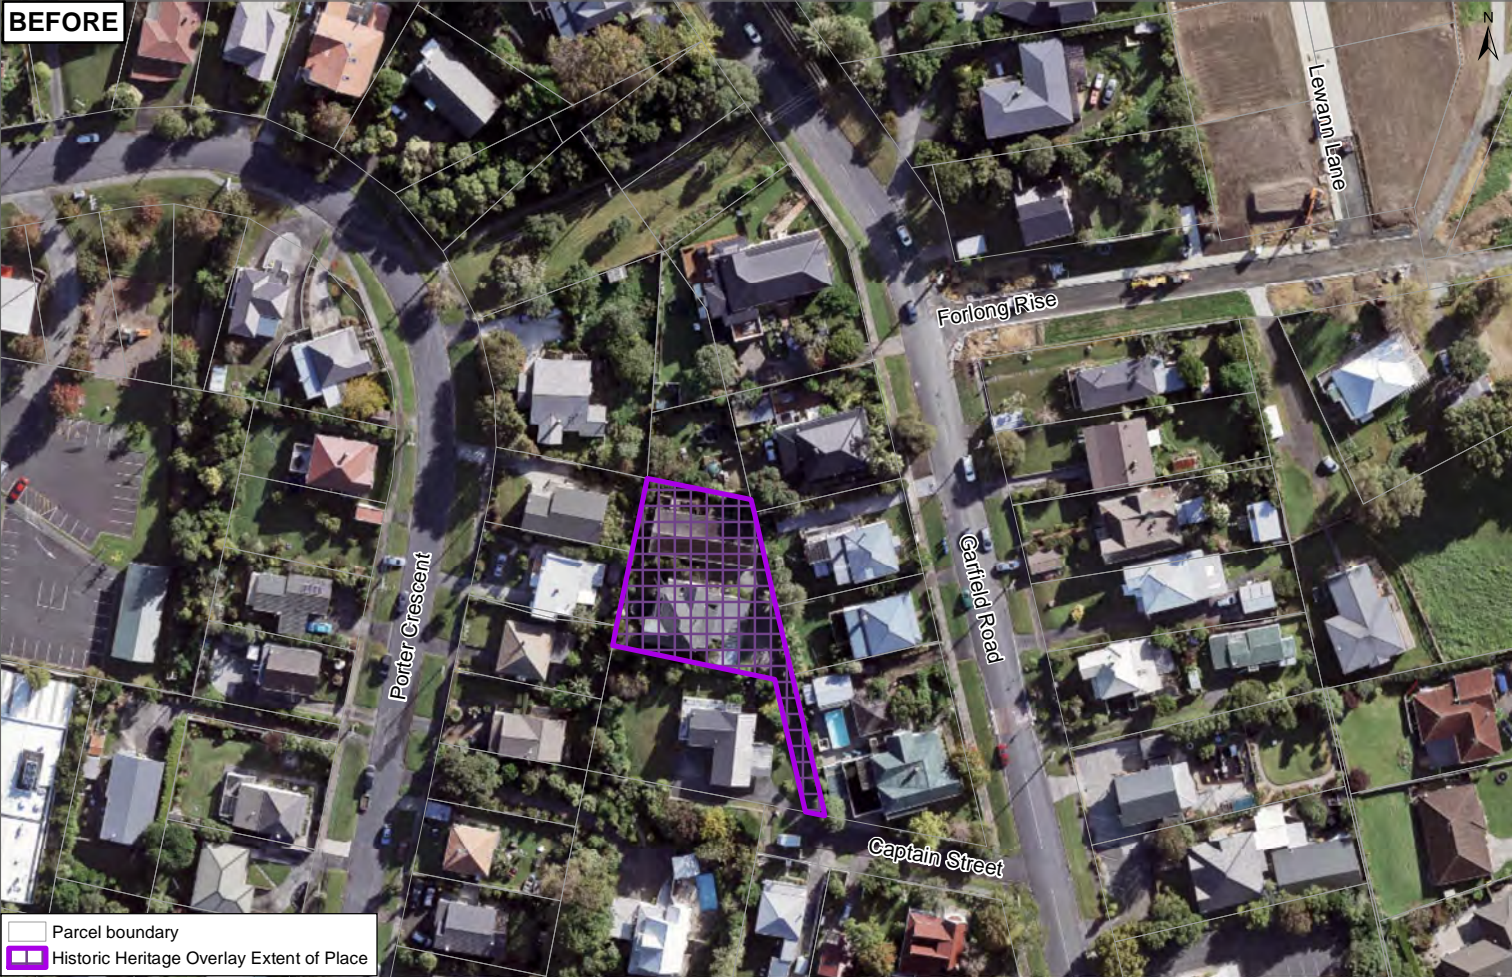

Date: 10/07/2019

Plan Change 10 - Historic Heritage Schedule update
Schedule ID 0245
Residence

BEFORE

AFTER

0 5 10 20 Metres

Whilst due care has been taken, Auckland Council gives no warranty as to the accuracy and completeness of any information on this map/plan and accepts no liability for any error, omission or use of the information.

Date: 5/07/2019

Plan Change 10 - Historic Heritage Schedule update

Schedule ID 0253

Swanson Railway Station

Plans and Places

BEFORE

AFTER

0 10 20 40 Metres

Whilst due care has been taken, Auckland Council gives no warranty as to the accuracy and completeness of any information on this map/plan and accepts no liability for any error, omission or use of the information.