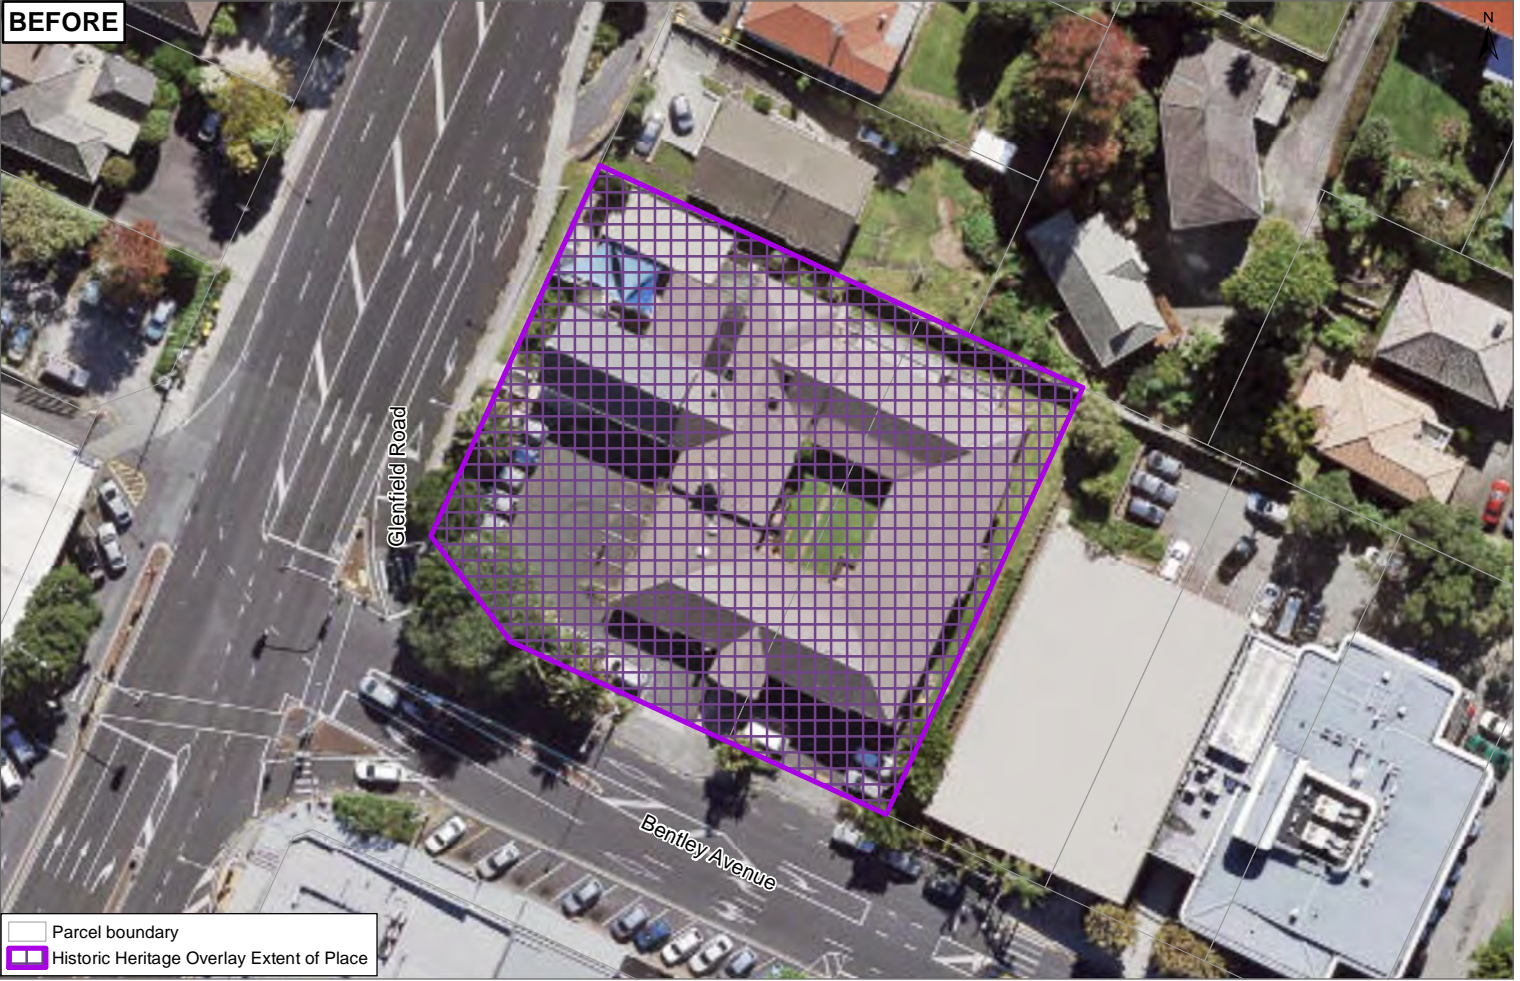

Date: 5/07/2019

Plan Change 10 - Historic Heritage Schedule update

Schedule ID 0851

Albany Hotel

Plans and Places

BEFORE

AFTER

0 5 10 20 Metres