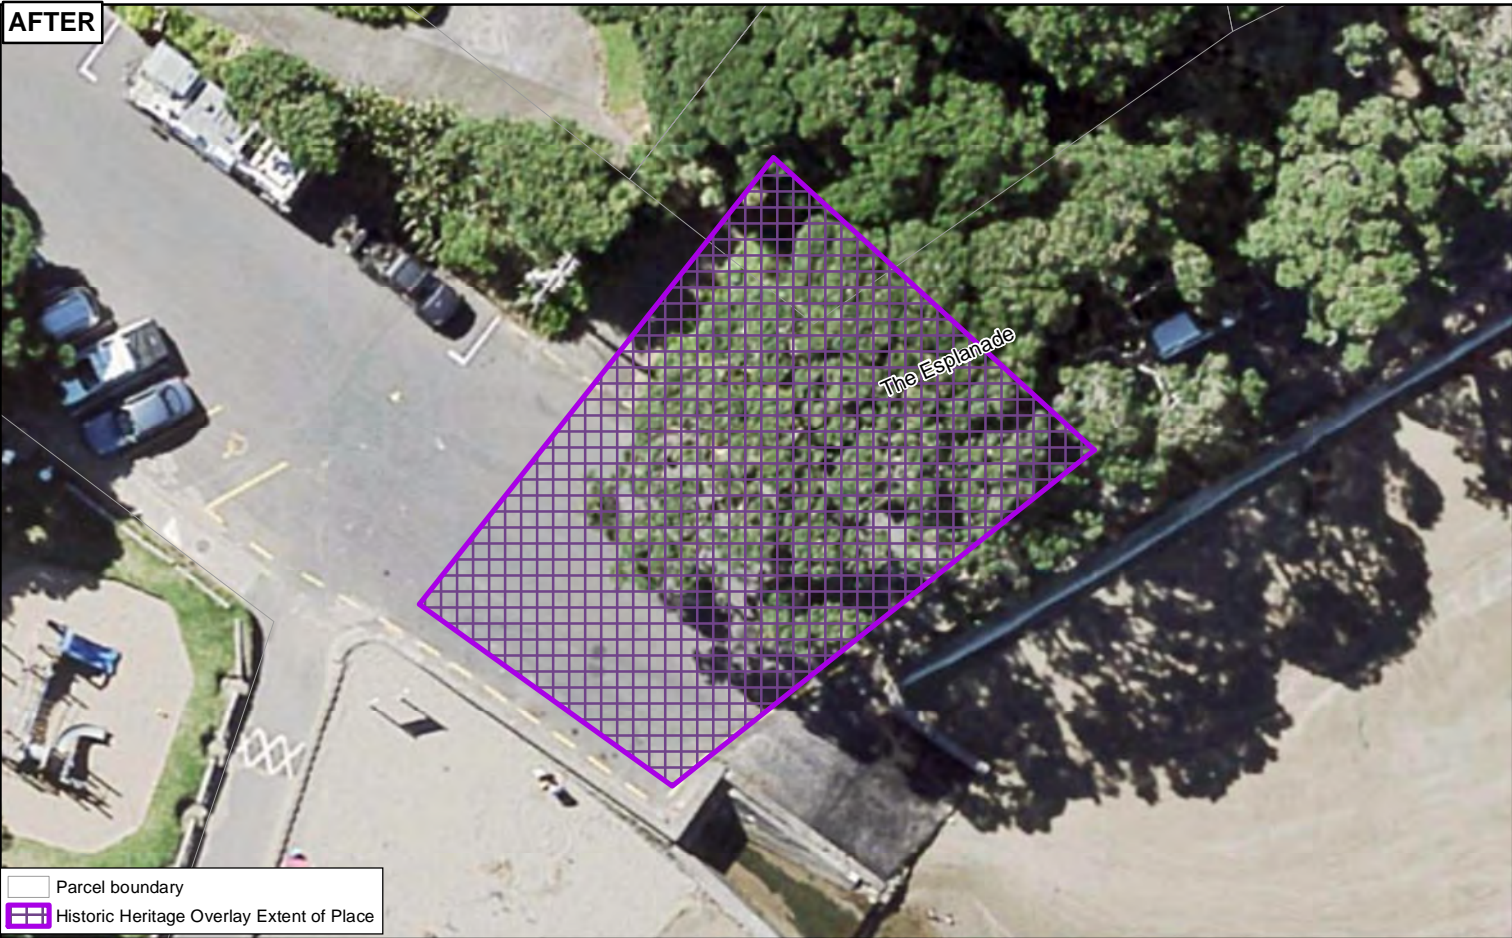

Whilst due care has been taken, Auckland Council gives no warranty as to the accuracy and completeness of any information on this map/plan and accepts no liability for any error, omission or use of the information.

Date: 5/07/2019

Plan Change 10 - Historic Heritage Schedule update
Schedule ID 02689

Pillbox

Plans and Places