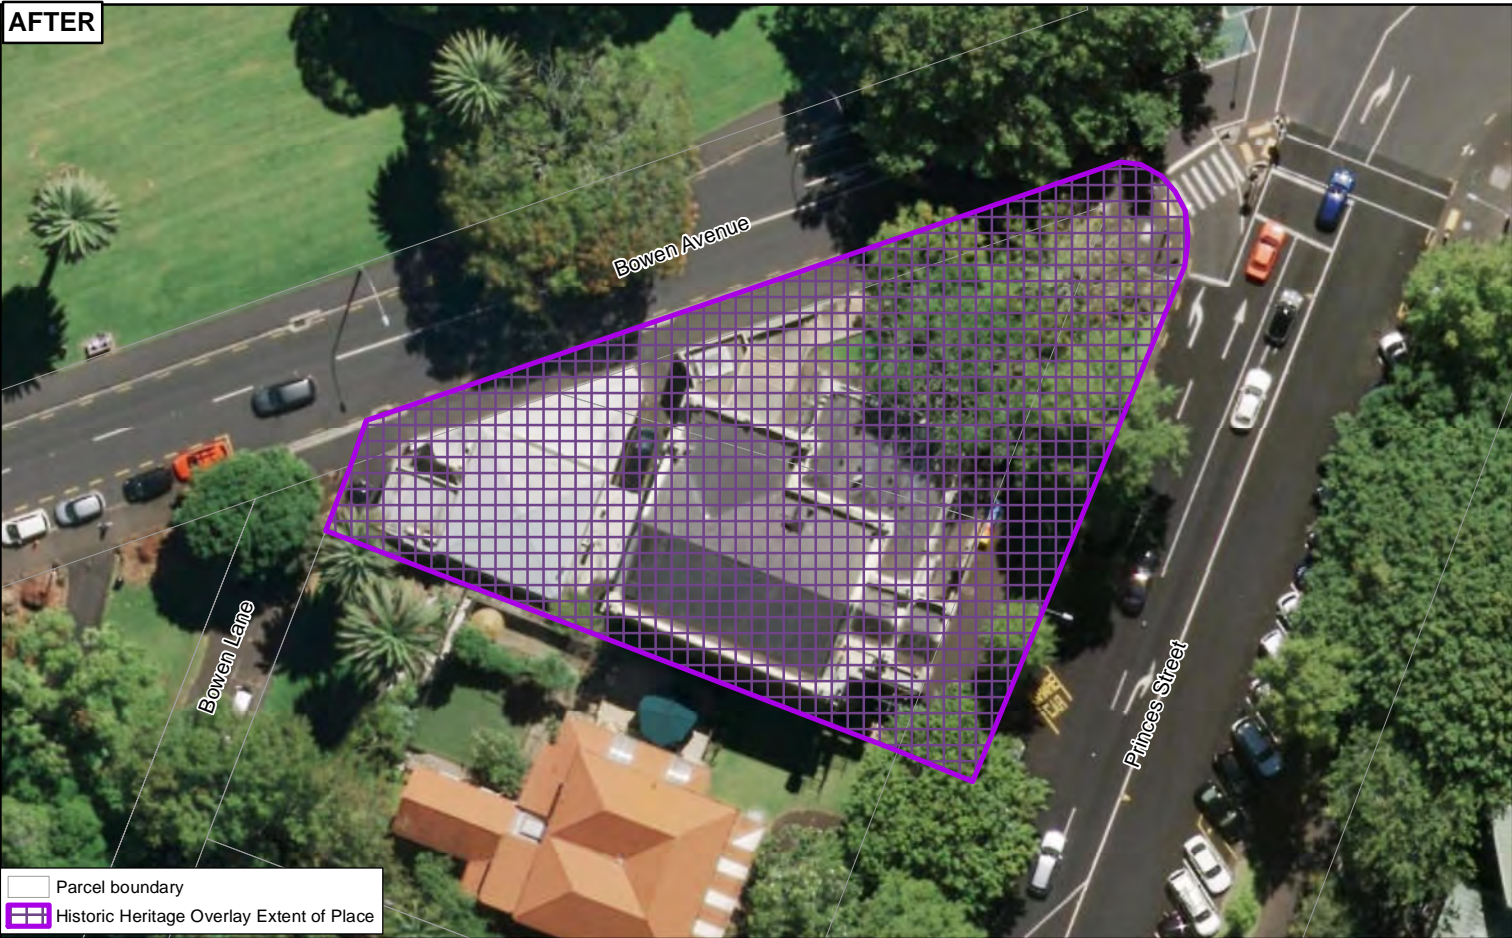

Date: 5/07/2019

Plan Change 10 - Historic Heritage Schedule update
Schedule ID 01984

Housing Corporation Building (former)

Plans and Places

BEFORE

AFTER

0 4.25 8.5 17 Metres

Whilst due care has been taken, Auckland Council gives no warranty as to the accuracy and completeness of any information on this map/plan and accepts no liability for any error, omission or use of the information.