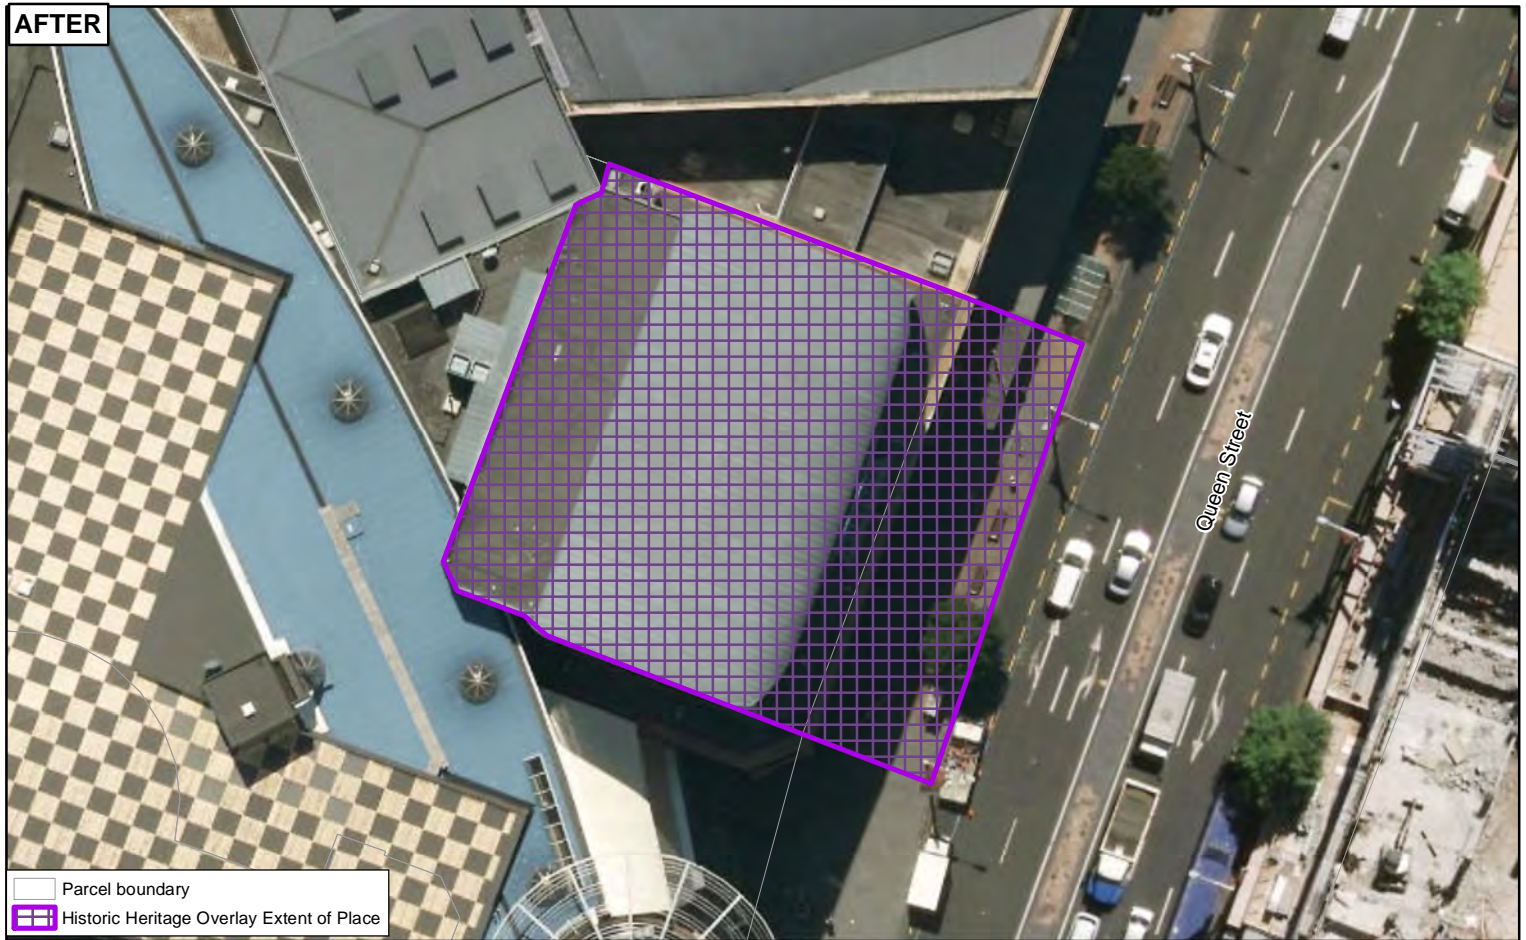

Date: 5/07/2019

Plan Change 10 - Historic Heritage Schedule update
Schedule ID 02037

John Court's Building (former)

Plans and Places

BEFORE

AFTER

0 3.75 7.5 15 Metres

Whilst due care has been taken, Auckland Council gives no warranty as to the accuracy and completeness of any information on this map/plan and accepts no liability for any error, omission or use of the information.