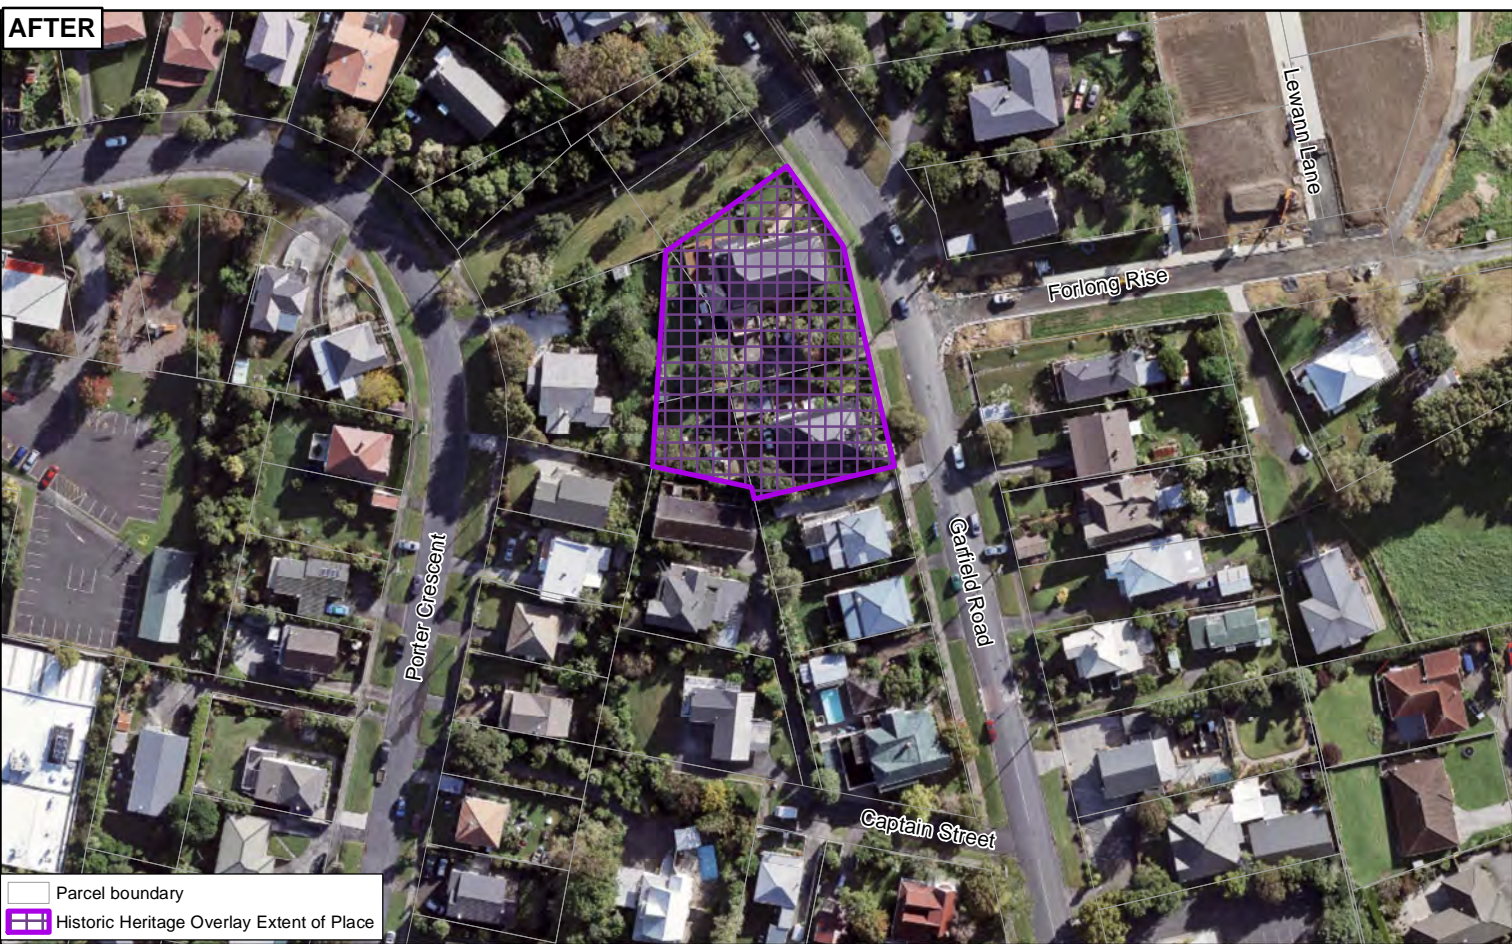

Date: 10/07/2019

Plan Change 10 - Historic Heritage Schedule update
Schedule ID 0245
Residence

BEFORE

AFTER

0 5 10 20 Metres

Whilst due care has been taken, Auckland Council gives no warranty as to the accuracy and completeness of any information on this map/plan and accepts no liability for any error, omission or use of the information.

Date: 5/07/2019

Plan Change 10 - Historic Heritage Schedule update

Schedule ID 0253

Swanson Railway Station

Plans and Places

BEFORE

AFTER

0 10 20 40 Metres

Whilst due care has been taken, Auckland Council gives no warranty as to the accuracy and completeness of any information on this map/plan and accepts no liability for any error, omission or use of the information.