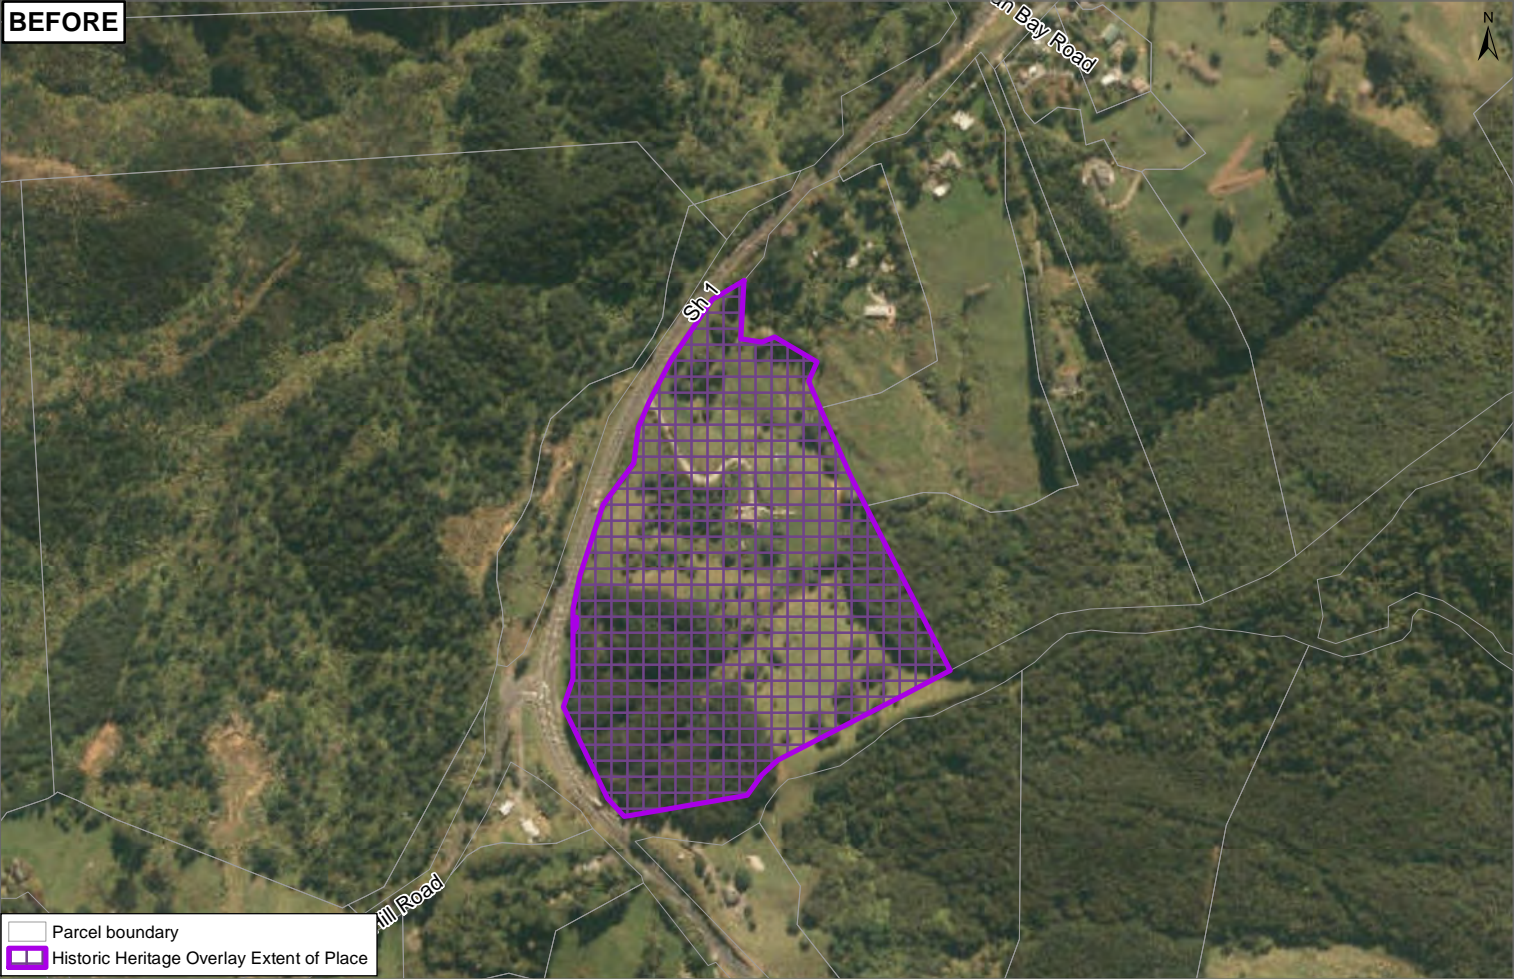

Date: 5/07/2019

Plan Change 10 - Historic Heritage Schedule update

Schedule ID 0469

Methodist Church (former)

Plans and Places

BEFORE

AFTER

0 55 110 220 Metres