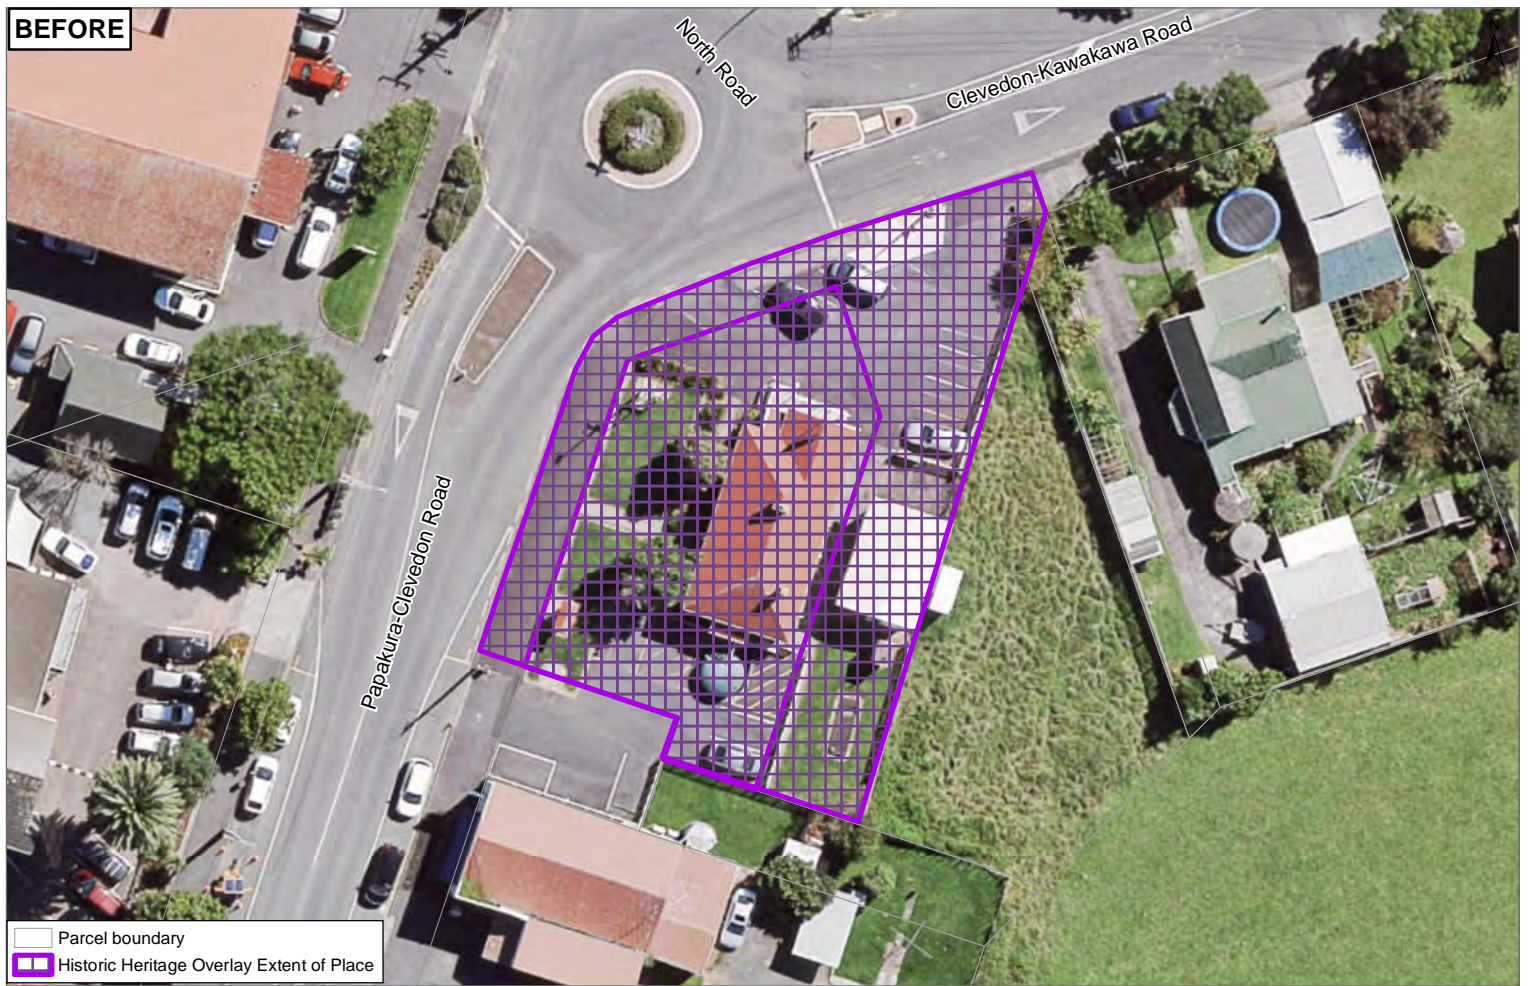

Whilst due care has been taken, Auckland Council gives no warranty as to the accuracy and completeness of any information on this map/plan and accepts no liability for any error, omission or use of the information.

Date: 5/07/2019

Plan Change 10 - Historic Heritage Schedule update
Schedule ID 01218

Residence

Plans and Places

BEFORE

AFTER

0 4.5 9 18 Metres

Whilst due care has been taken, Auckland Council gives no warranty as to the accuracy and completeness of any information on this map/plan and accepts no liability for any error, omission or use of the information.