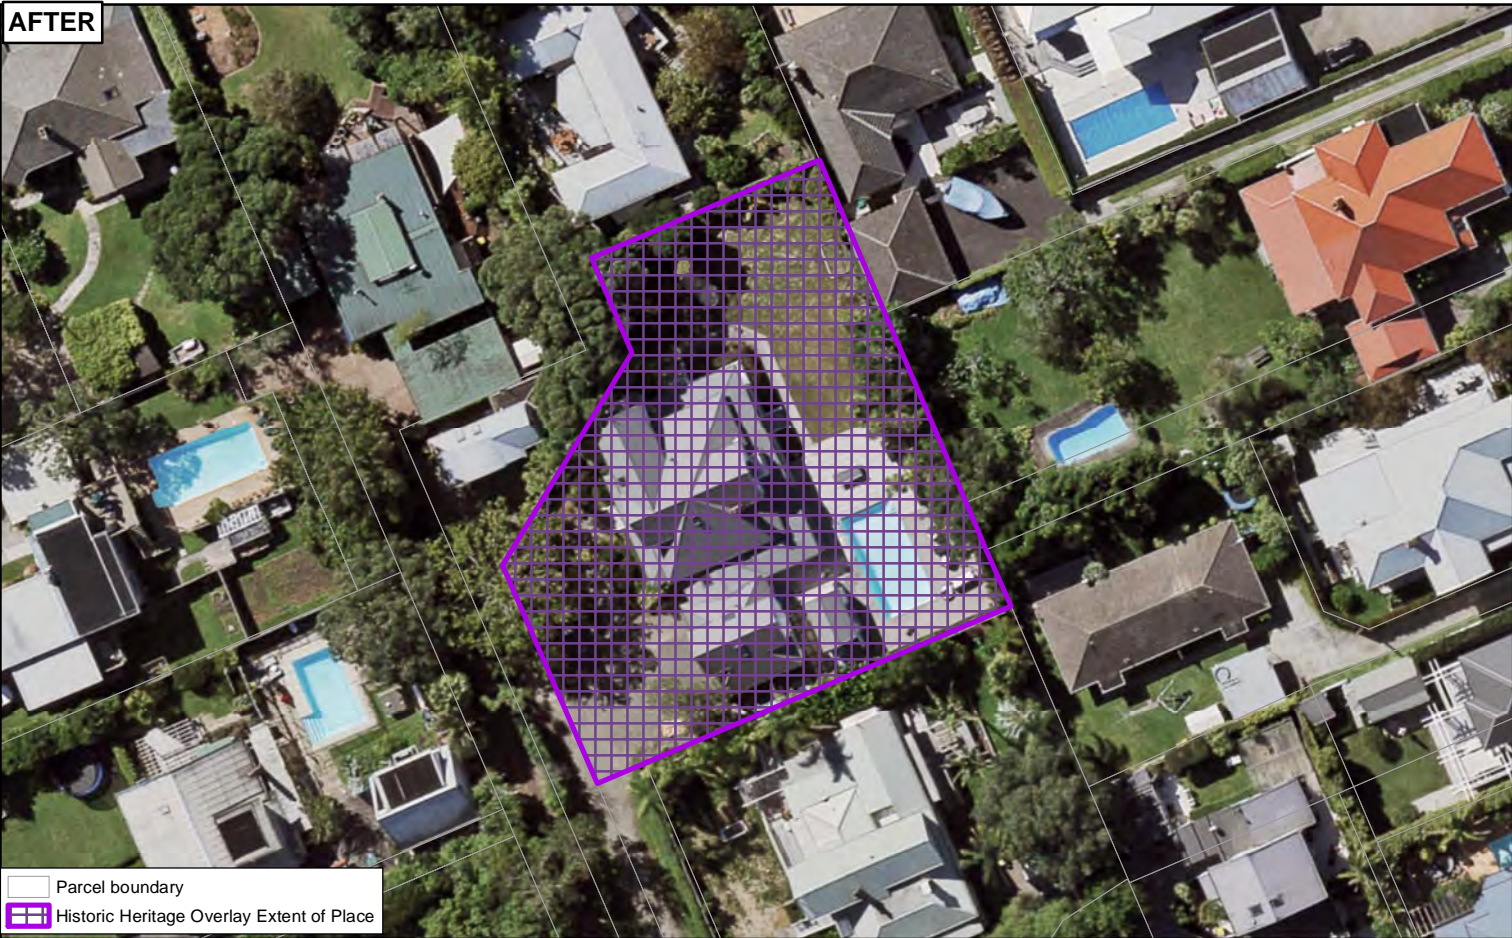

Parcel boundary
Historic Heritage Overlay Extent of Place

Whilst due care has been taken, Auckland Council gives no warranty as to the accuracy and completeness of any information on this map/plan and accepts no liability for any error, omission or use of the information.
Date: 5/07/2019

Plan Change 10 - Historic Heritage Schedule update

Schedule ID 02711

Gittos residence (former)

Plans and Places