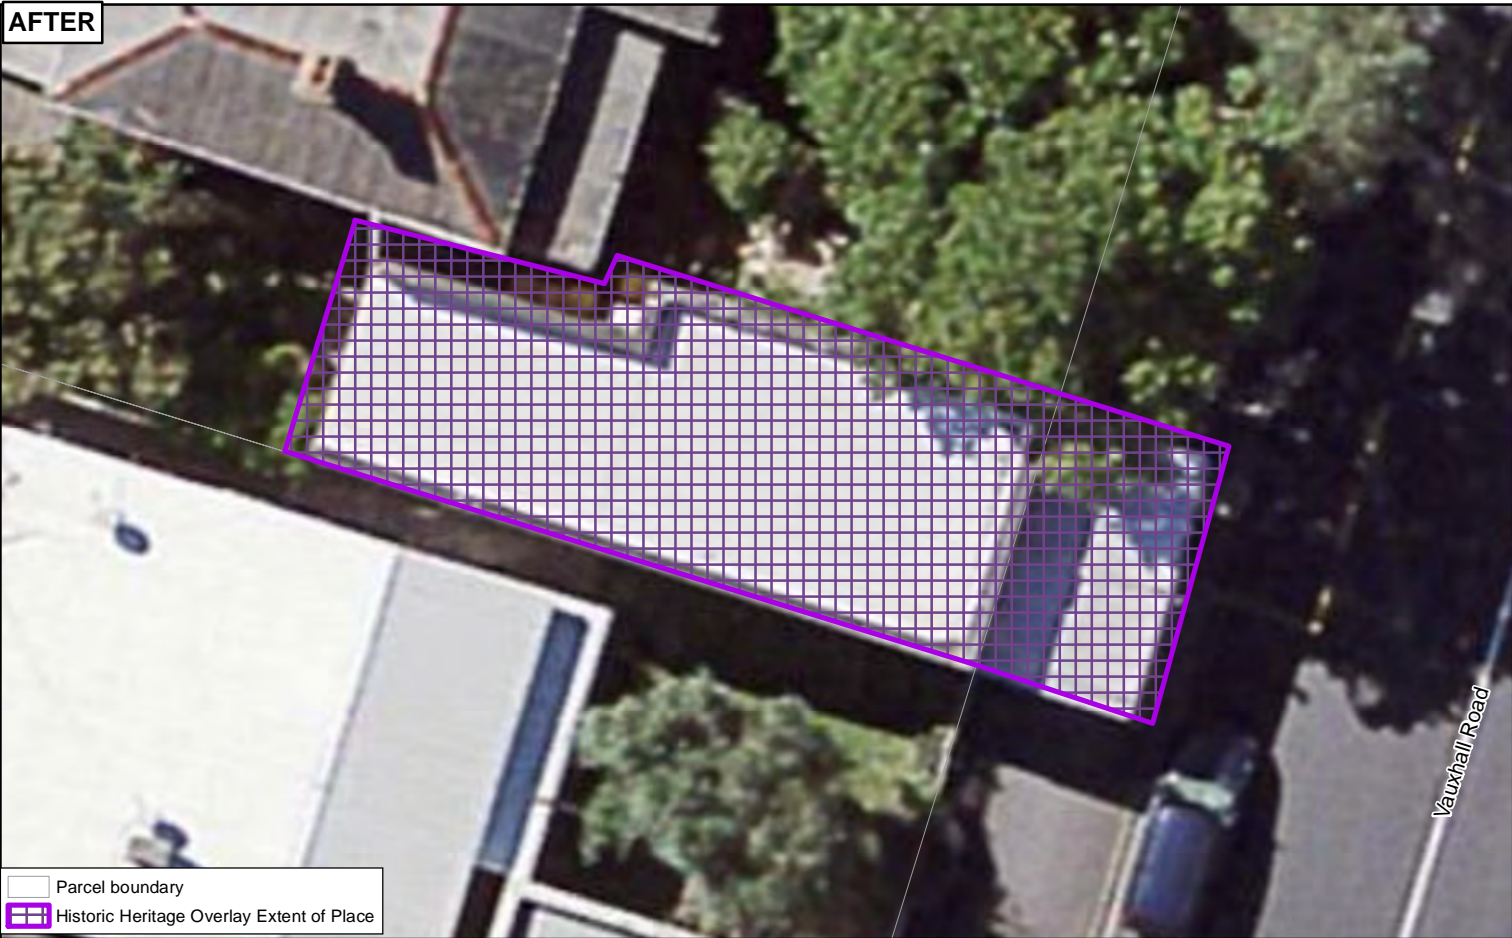

Date: 5/07/2019

Plan Change 10 - Historic Heritage Schedule update
Schedule ID 02713

Auckland Meat Company butcher shop (former)

Plans and Places

BEFORE

Parcel boundary

AFTER

Parcel boundary
 Historic Heritage Overlay Extent of Place