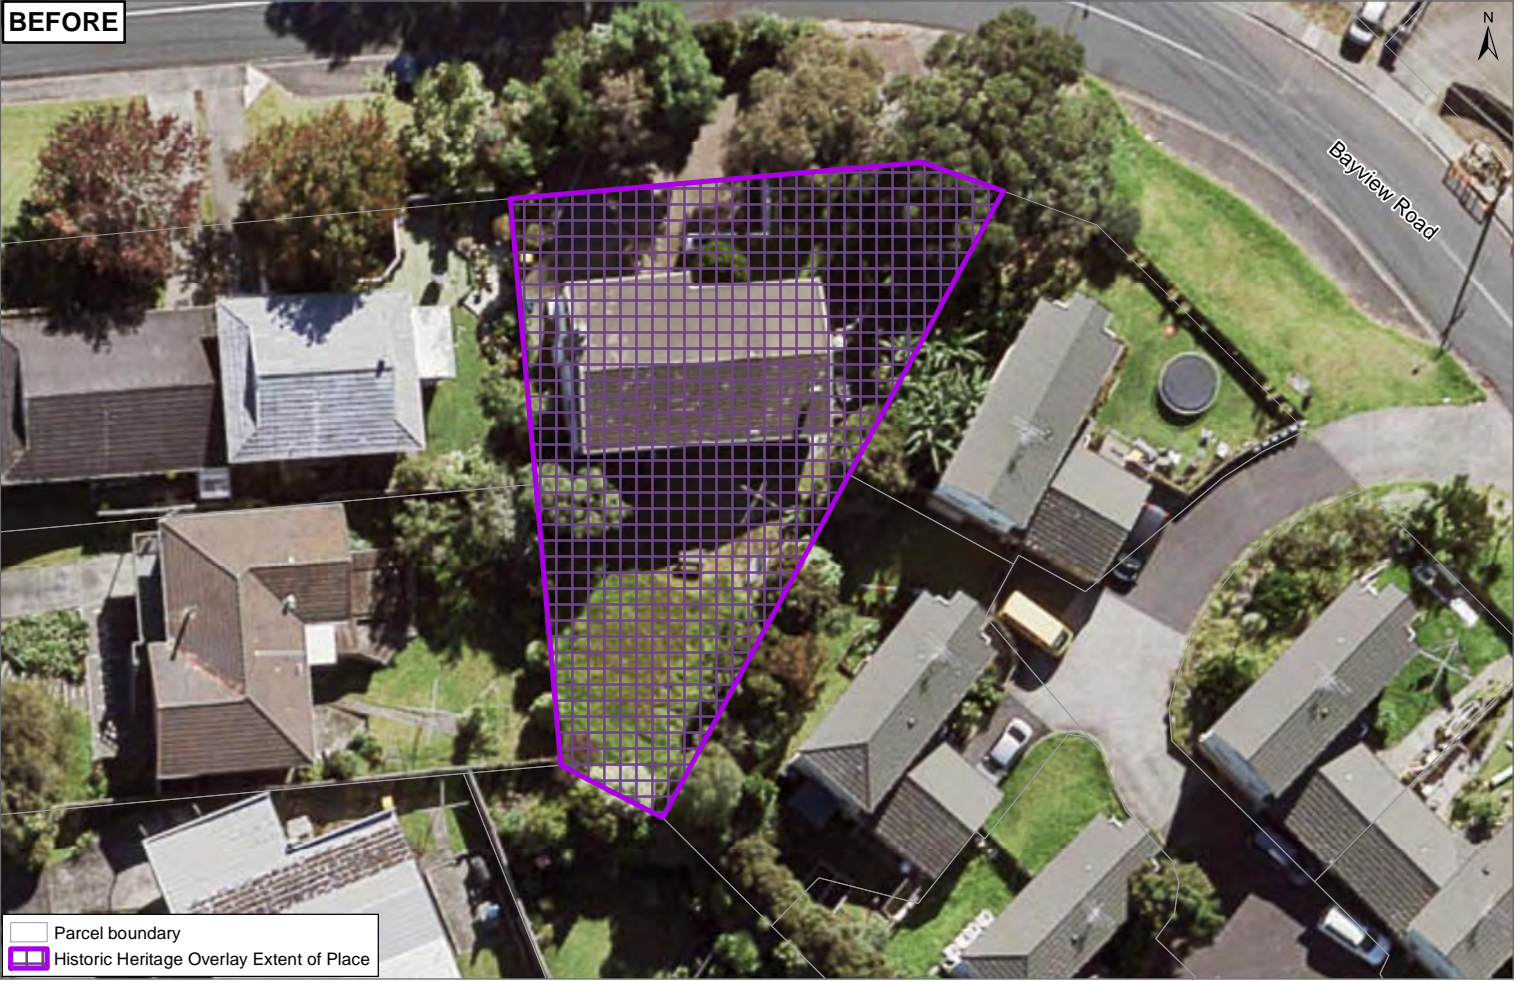

Date: 5/07/2019

Plan Change 10 - Historic Heritage Schedule update
Schedule ID 01065

Residence

Plans and Places

BEFORE

AFTER

0 3.5 7 14 Metres

Whilst due care has been taken, Auckland Council gives no warranty as to the accuracy and completeness of any information on this map/plan and accepts no liability for any error, omission or use of the information.

Date: 5/07/2019

Plan Change 10 - Historic Heritage Schedule update
Schedule ID 01065

Residence

Plans and Places

BEFORE

AFTER

0 2.75 5.5 11 Metres

Whilst due care has been taken, Auckland Council gives no warranty as to the accuracy and completeness of any information on this map/plan and accepts no liability for any error, omission or use of the information.