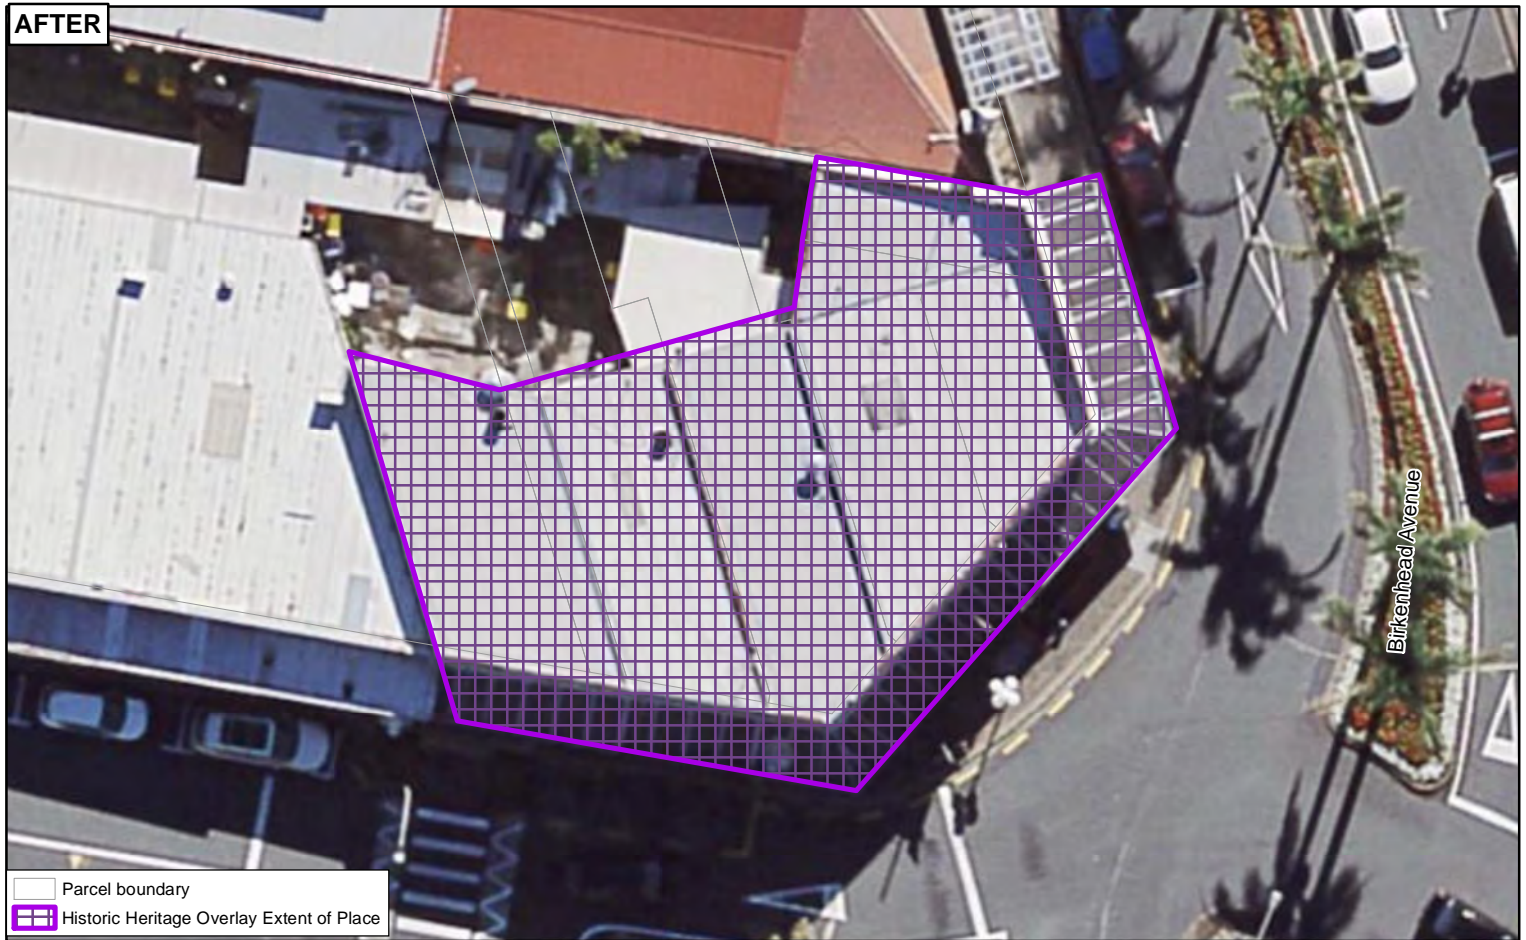

Date: 5/07/2019

Plan Change 10 - Historic Heritage Schedule update

Schedule ID 02671

McGovern's Store

Plans and Places

BEFORE

Parcel boundary

AFTER