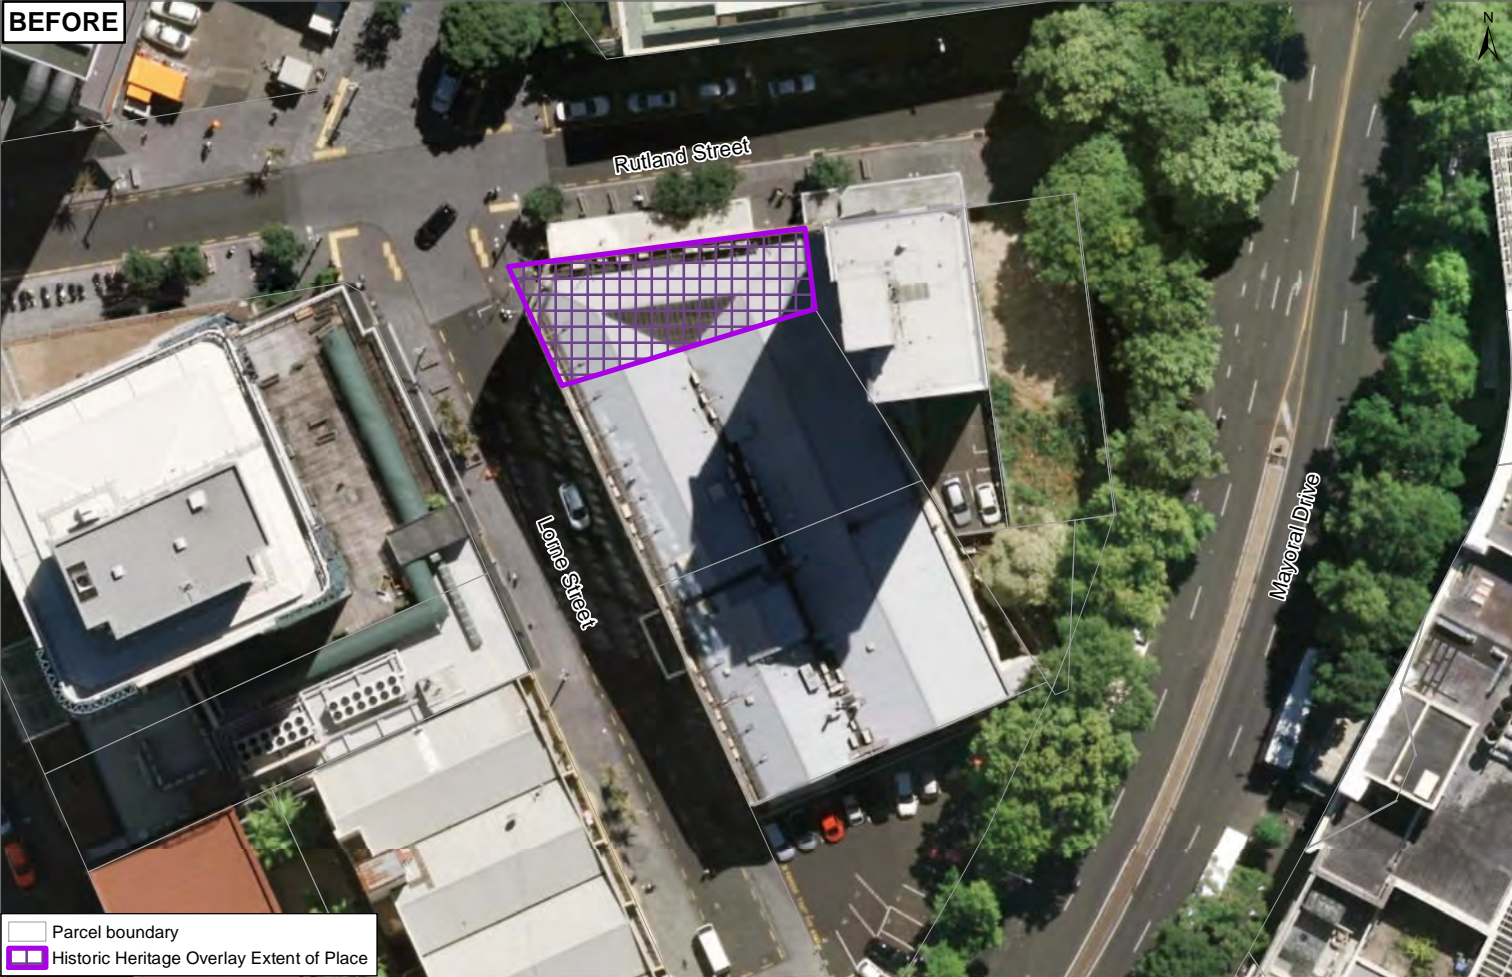

Date: 5/07/2019

Plan Change 10 - Historic Heritage Schedule update

Schedule ID 01954

Foster & Co. Building

Plans and Places

BEFORE

- Parcel boundary
- Historic Heritage Overlay Extent of Place

AFTER