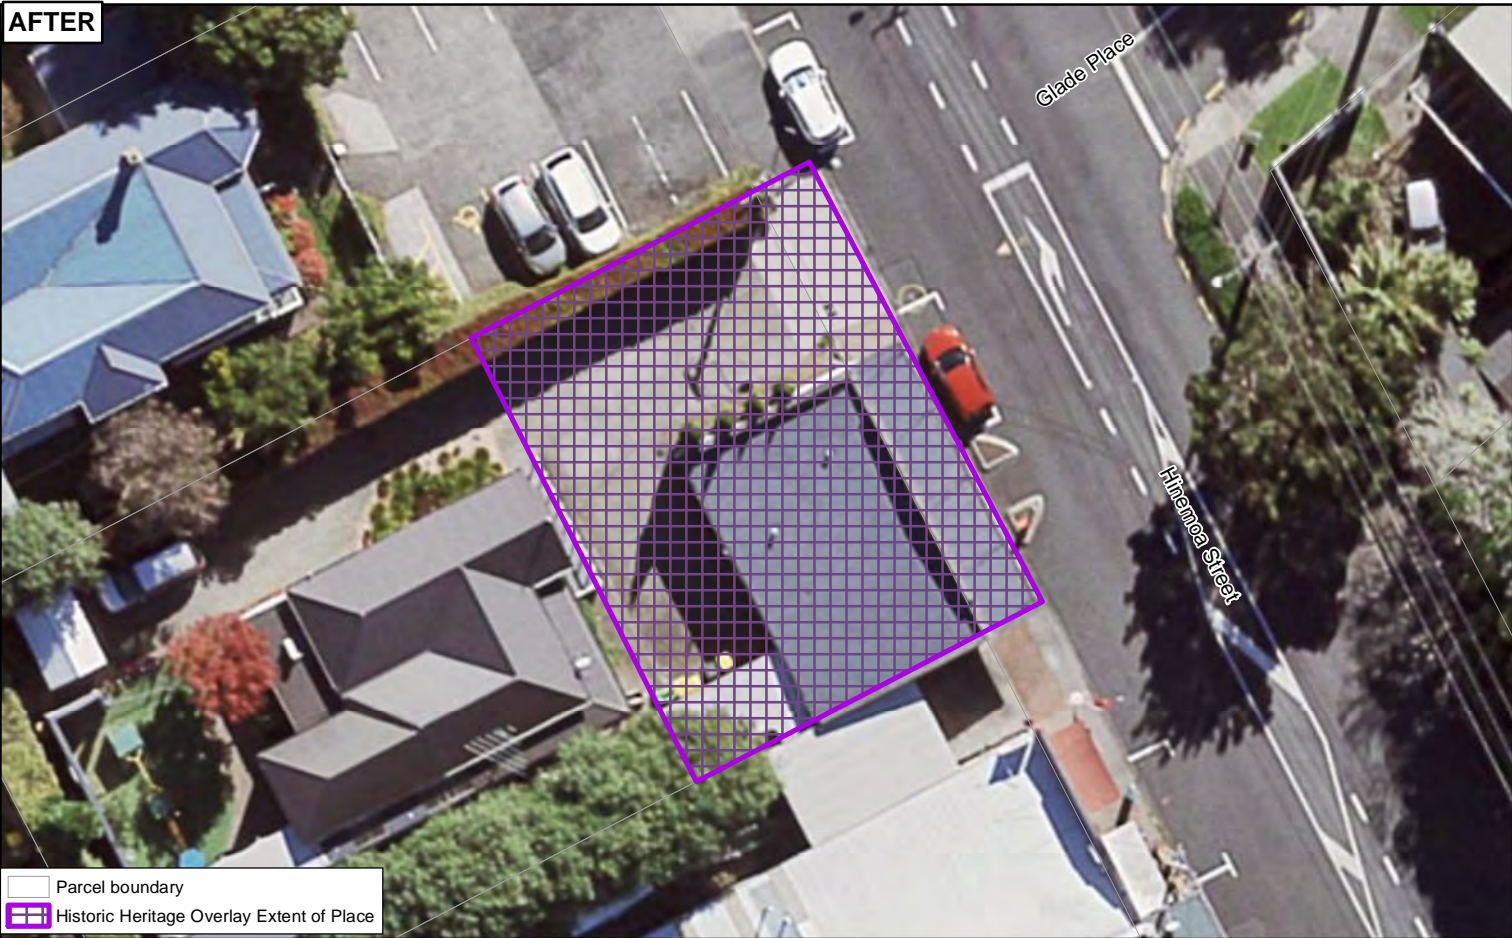

Date: 5/07/2019

Plan Change 10 - Historic Heritage Schedule update

Schedule ID 02667

Stott's Building

Plans and Places

BEFORE

AFTER

Whilst due care has been taken, Auckland Council gives no warranty as to the accuracy and completeness of any information on this map/plan and accepts no liability for any error, omission or use of the information.