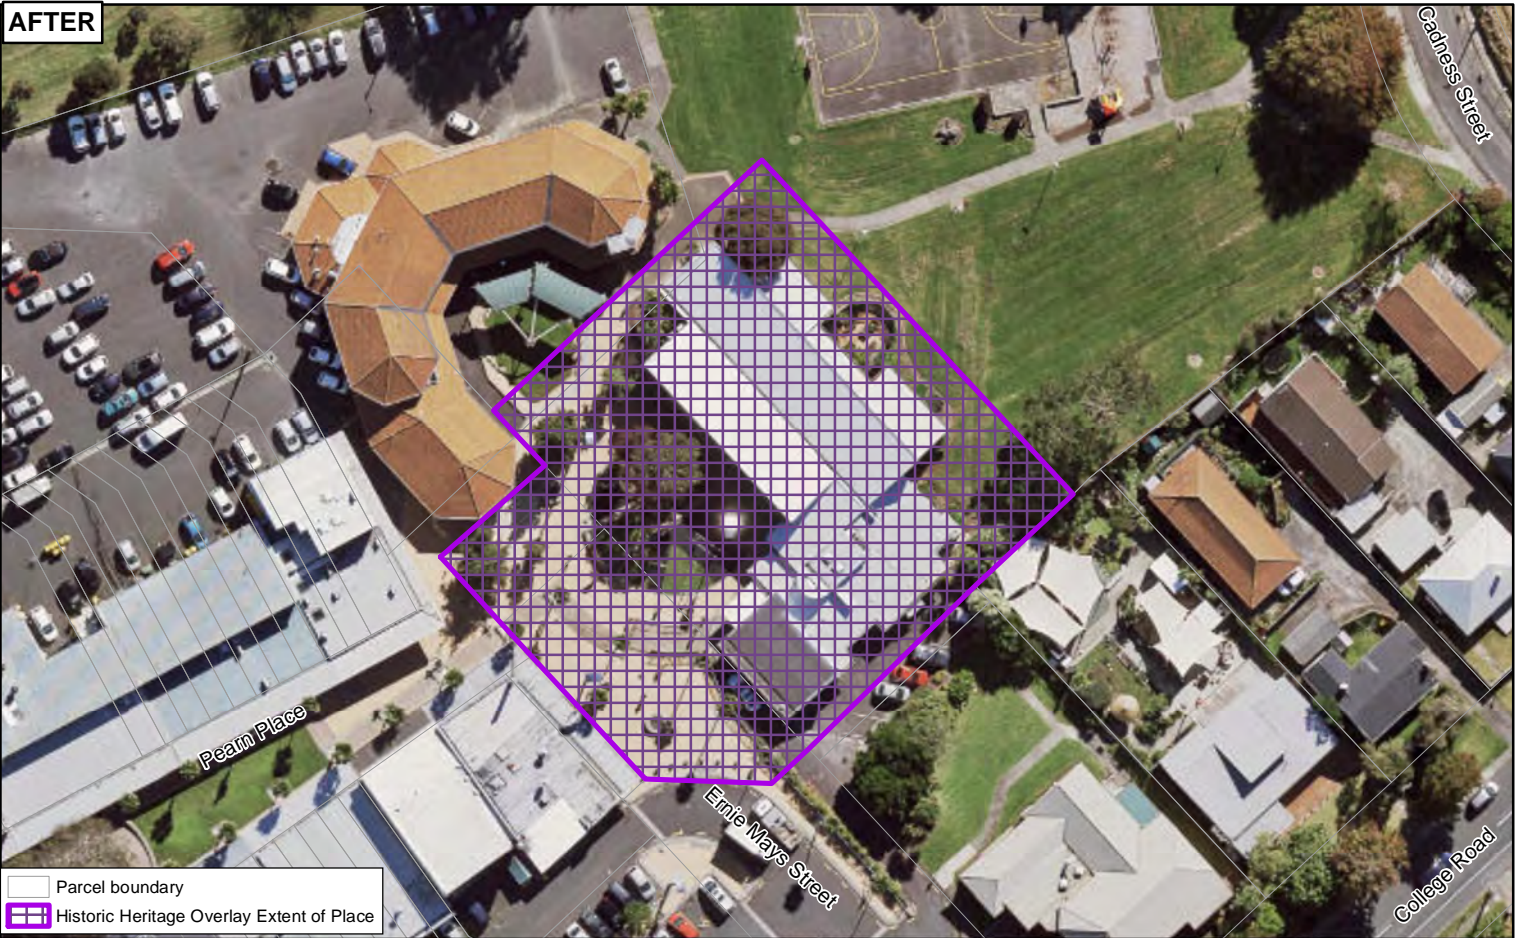

Date: 5/07/2019

Plan Change 10 - Historic Heritage Schedule update

Schedule ID 02677

Cobblestone Lane townhouses

Plans and Places

BEFORE

AFTER

0 5 10 20 Metres