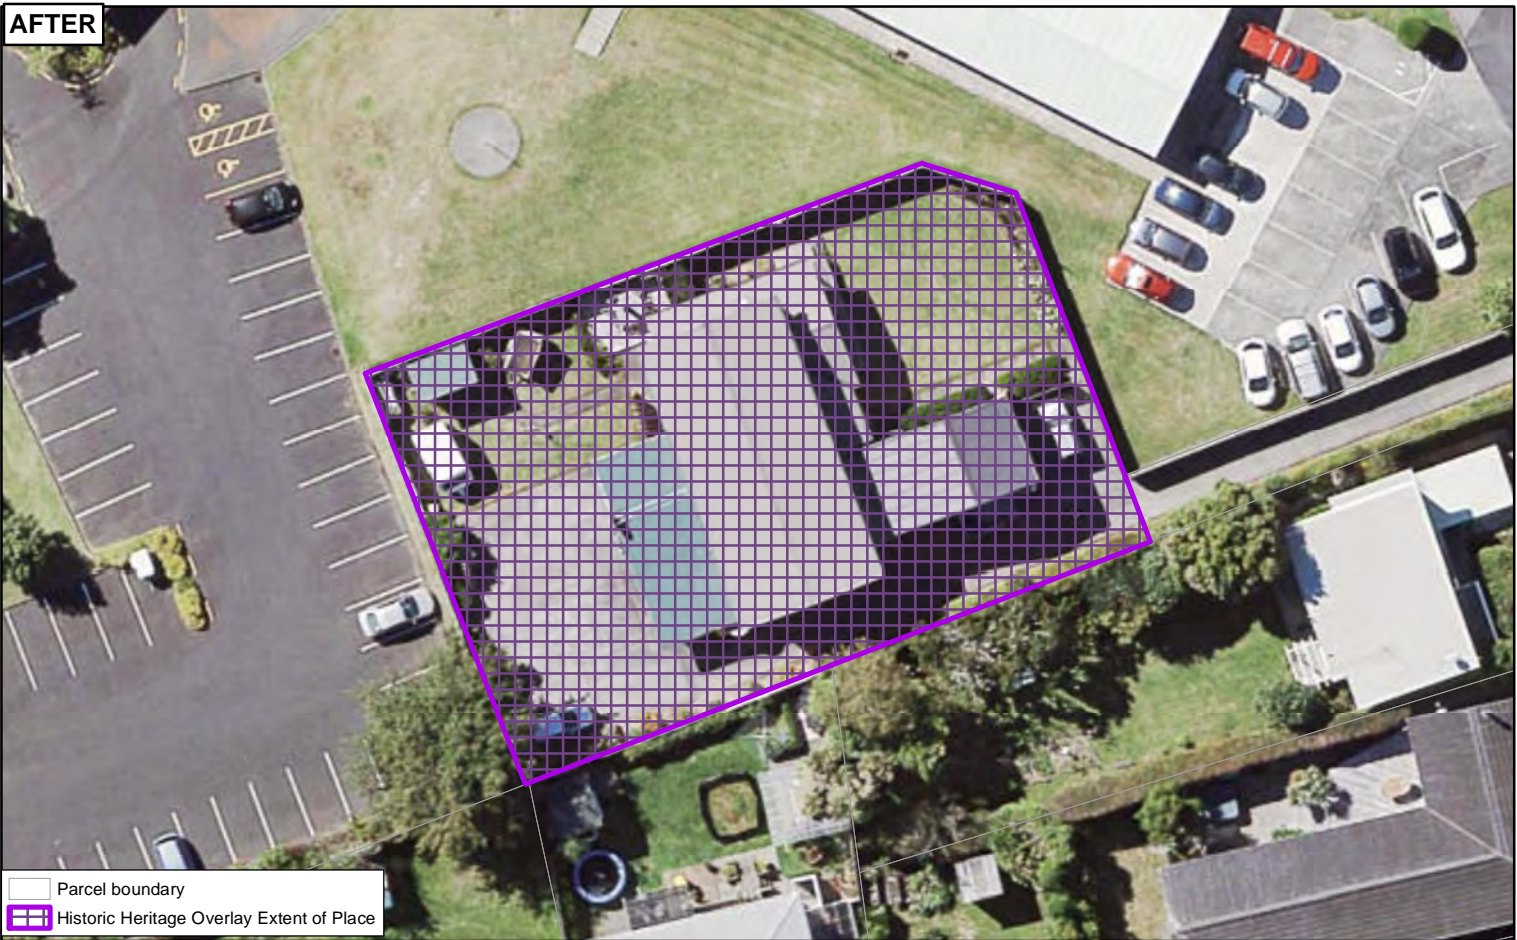

Parcel boundary
Historic Heritage Overlay Extent of Place

0 3.25 6.5 13 Metres

Whilst due care has been taken, Auckland Council gives no warranty as to the accuracy and completeness of any information on this map/plan and accepts no liability for any error, omission or use of the information.

Date: 5/07/2019

Plan Change 10 - Historic Heritage Schedule update
Schedule ID 02660

St Joseph's Convent and chapel (former)

Plans and Places