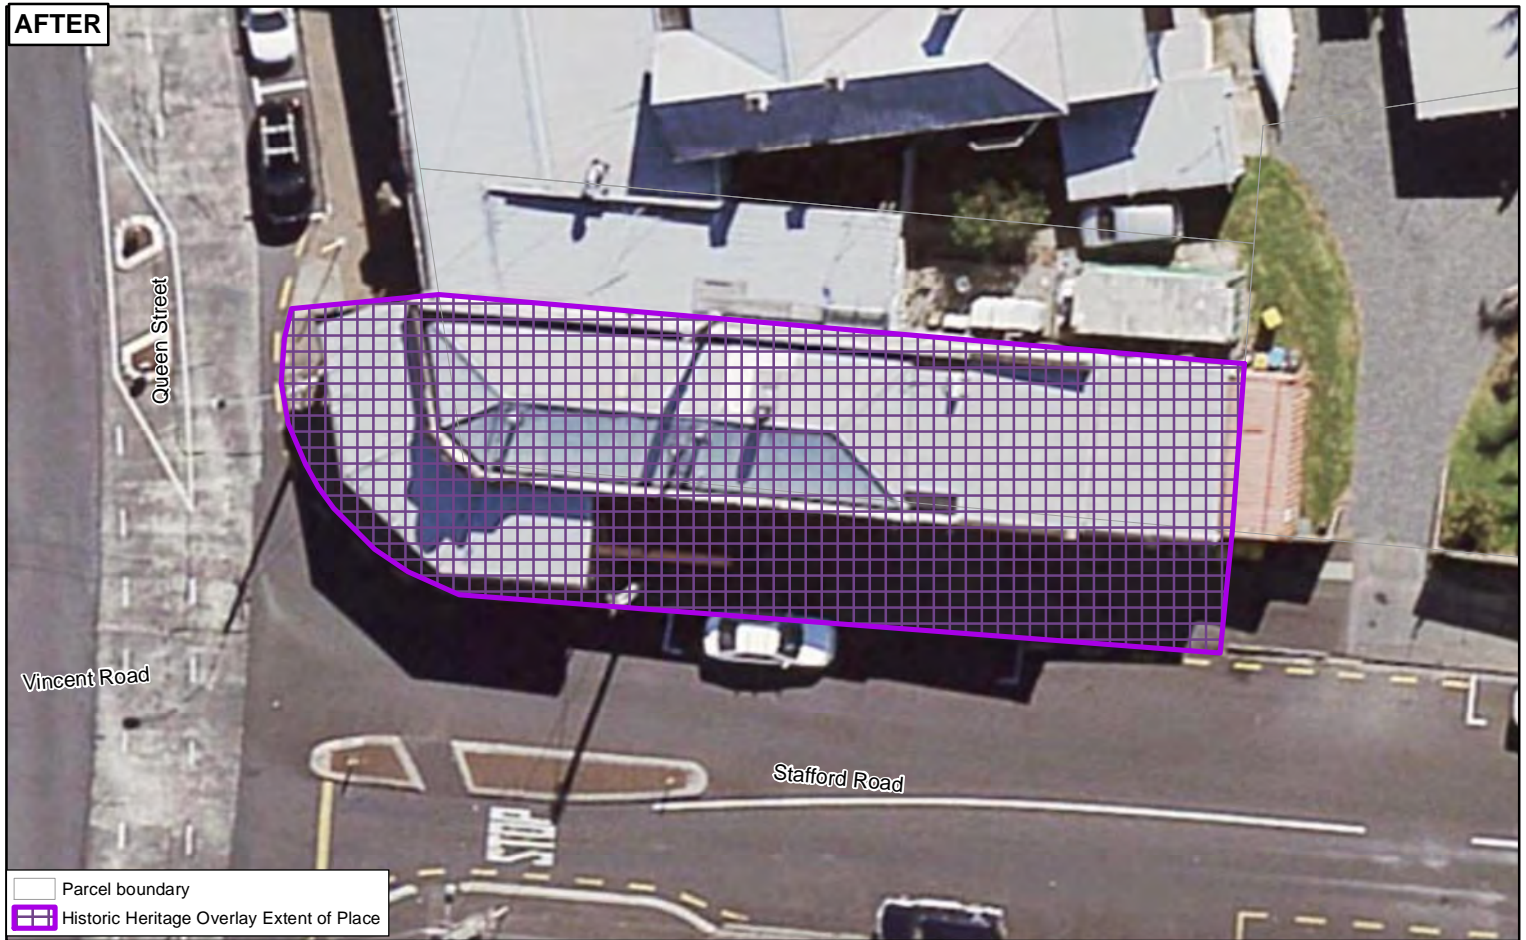

0 2 4 8 Metres

Whilst due care has been taken, Auckland Council gives no warranty as to the accuracy and completeness of any information on this map/plan and accepts no liability for any error, omission or use of the information.

Date: 5/07/2019

Plan Change 10 - Historic Heritage Schedule update
Schedule ID 02680

Ormrod's General Store (former)

Plans and Places