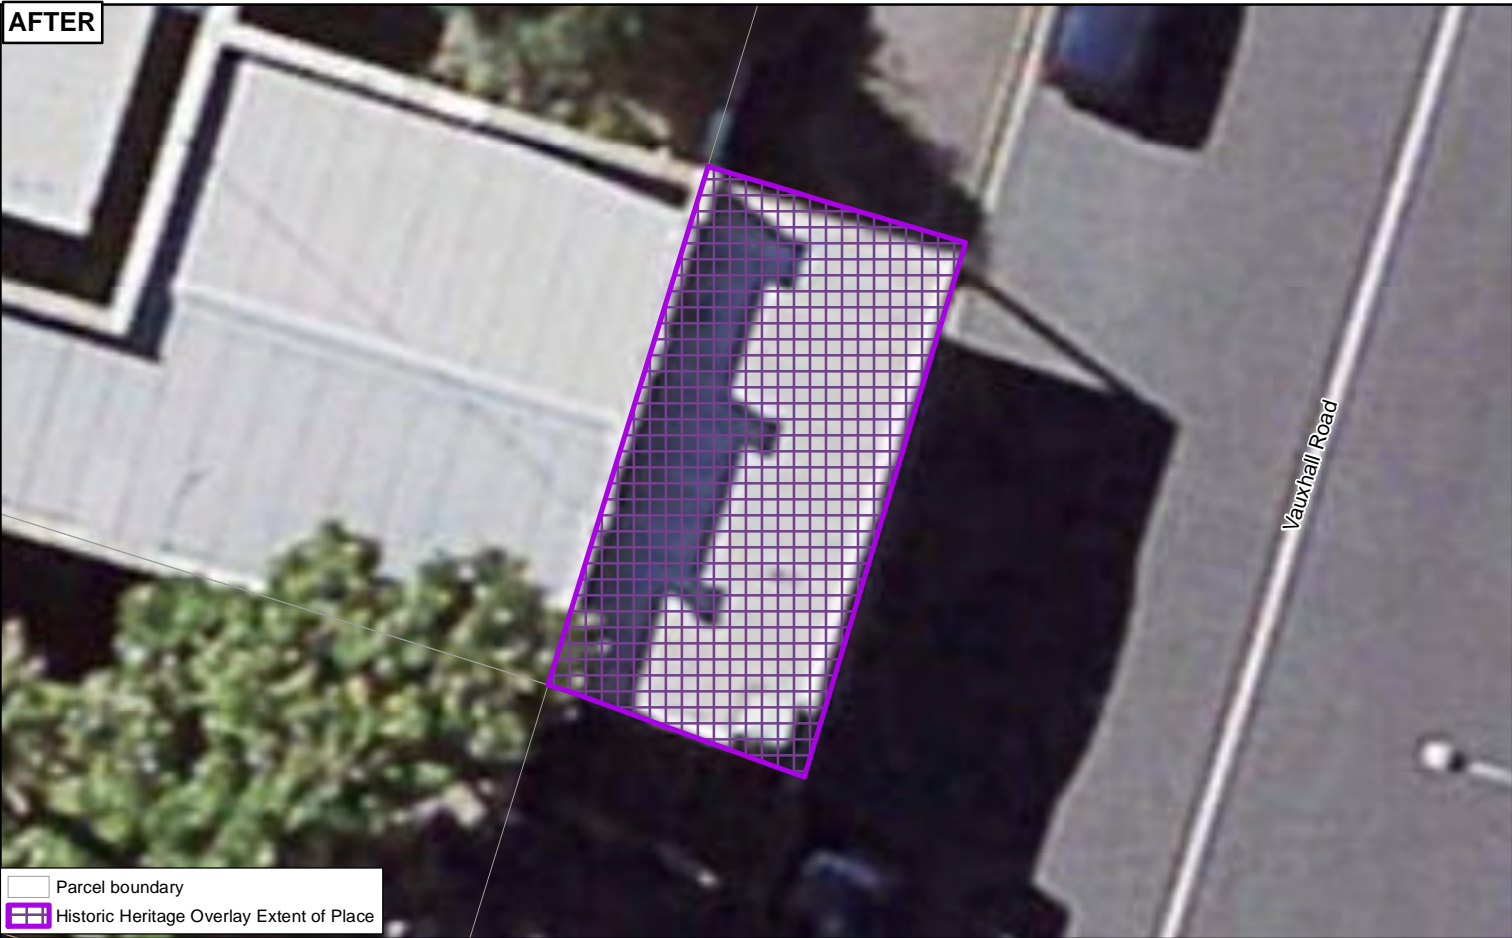

Date: 5/07/2019

Plan Change 10 - Historic Heritage Schedule update

Schedule ID 02694

Devonport Jubilee Clock

Plans and Places

BEFORE

Parcel boundary

AFTER