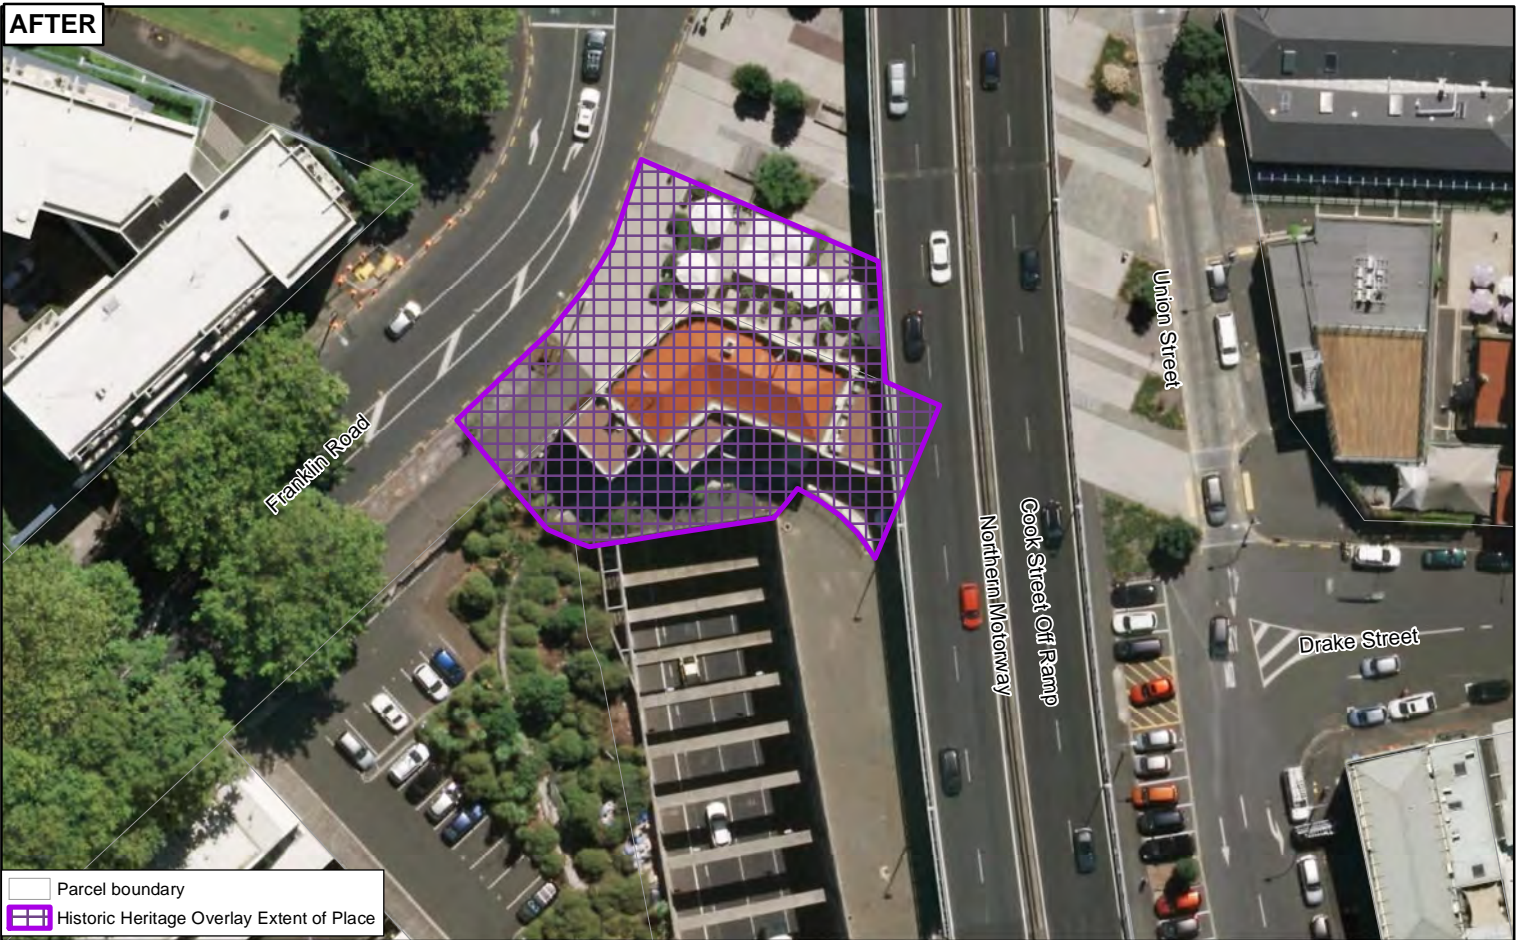

0 5 10 20 Metres

Whilst due care has been taken, Auckland Council gives no warranty as to the accuracy and completeness of any information on this map/plan and accepts no liability for any error, omission or use of the information.

Date: 5/07/2019

Plan Change 10 - Historic Heritage Schedule update
Schedule ID 01658

Rob Roy Hotel (former)/The Birdcage

Plans and Places