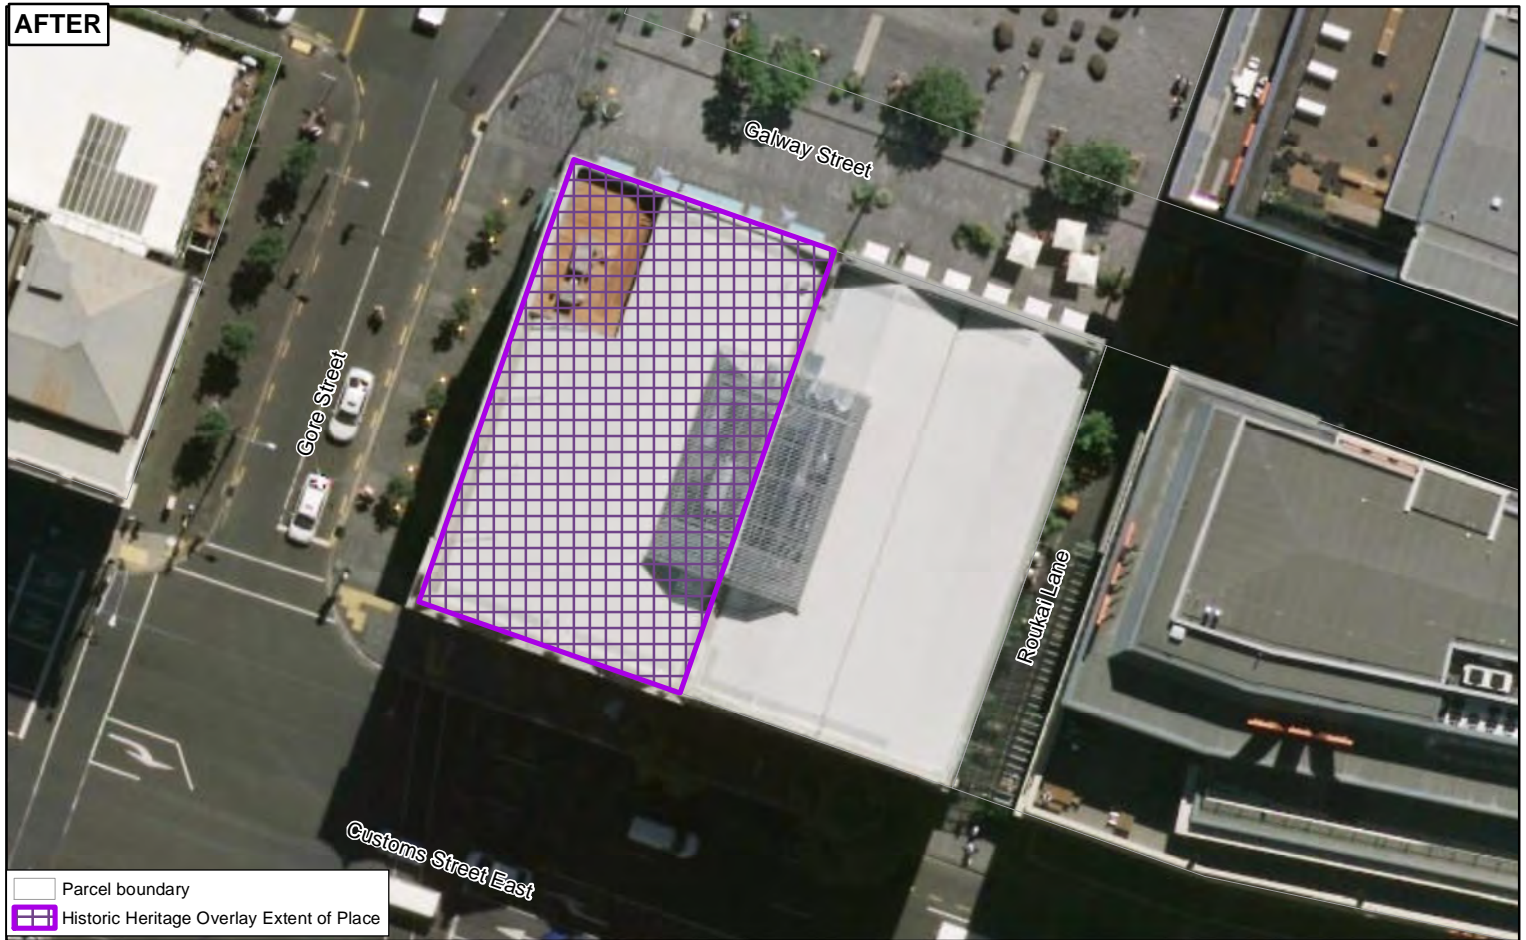

- Parcel boundary
- Historic Heritage Overlay Extent of Place

Whilst due care has been taken, Auckland Council gives no warranty as to the accuracy and completeness of any information on this map/plan and accepts no liability for any error, omission or use of the information.

Date: 5/07/2019

Plan Change 10 - Historic Heritage Schedule update

Schedule ID 01942

Entrican Building (former)

Plans and Places