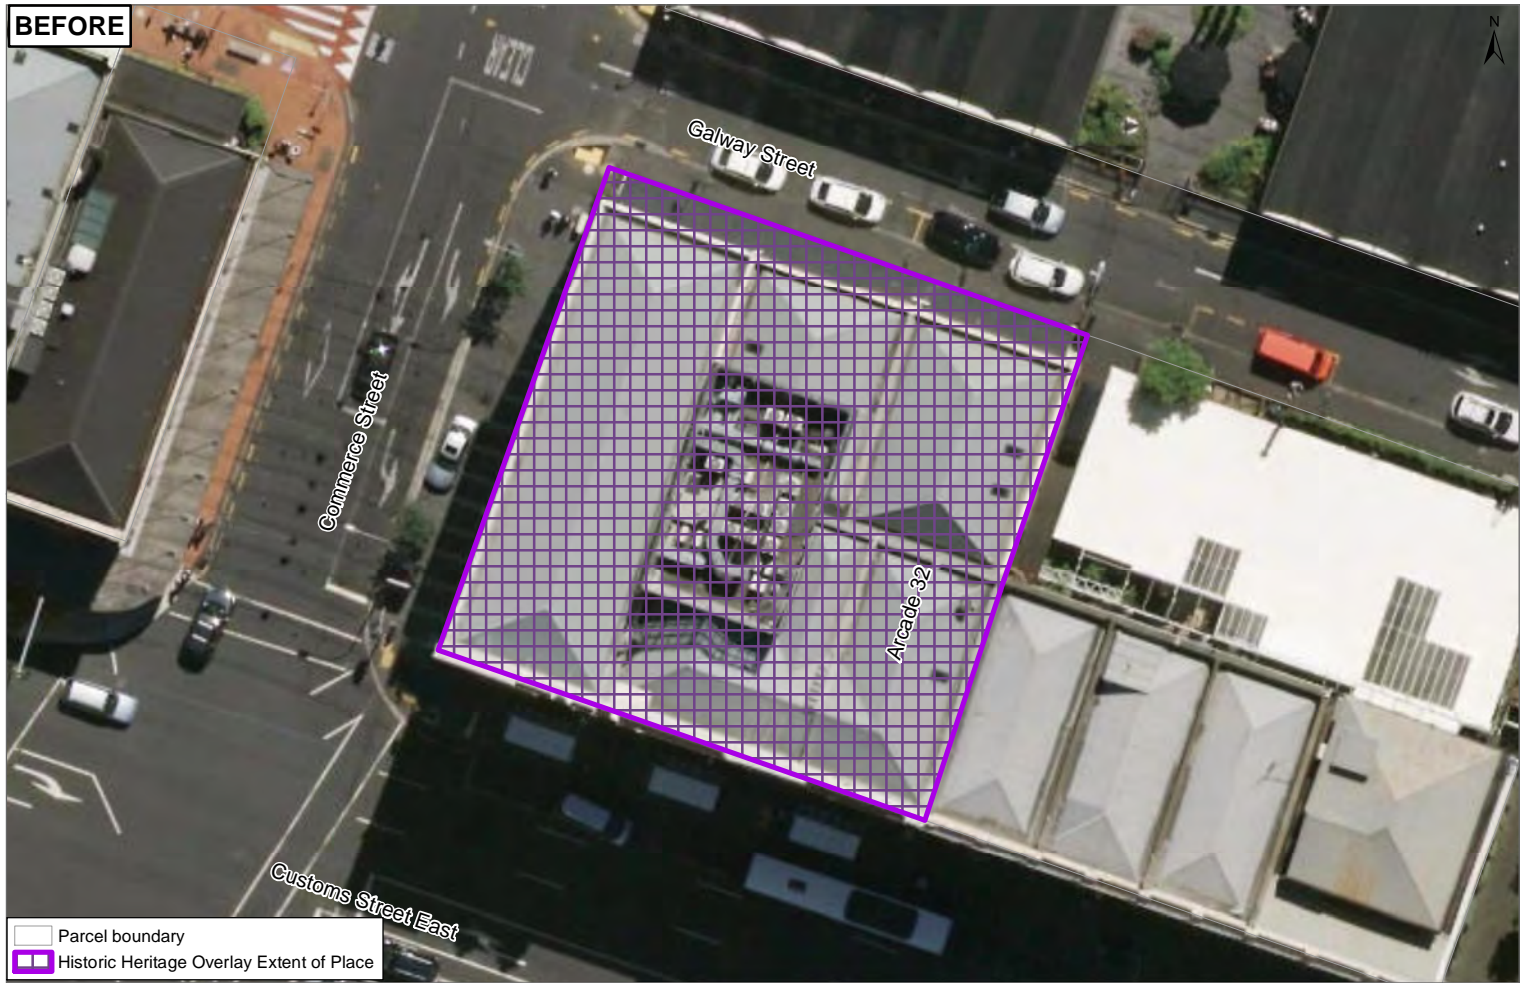

Date: 5/07/2019

Plan Change 10 - Historic Heritage Schedule update
Schedule ID 01937

Barrington Building (Customs Street frontage only)

Plans and Places

BEFORE

AFTER

0 3.5 7 14 Metres

Whilst due care has been taken, Auckland Council gives no warranty as to the accuracy and completeness of any information on this map/plan and accepts no liability for any error, omission or use of the information.