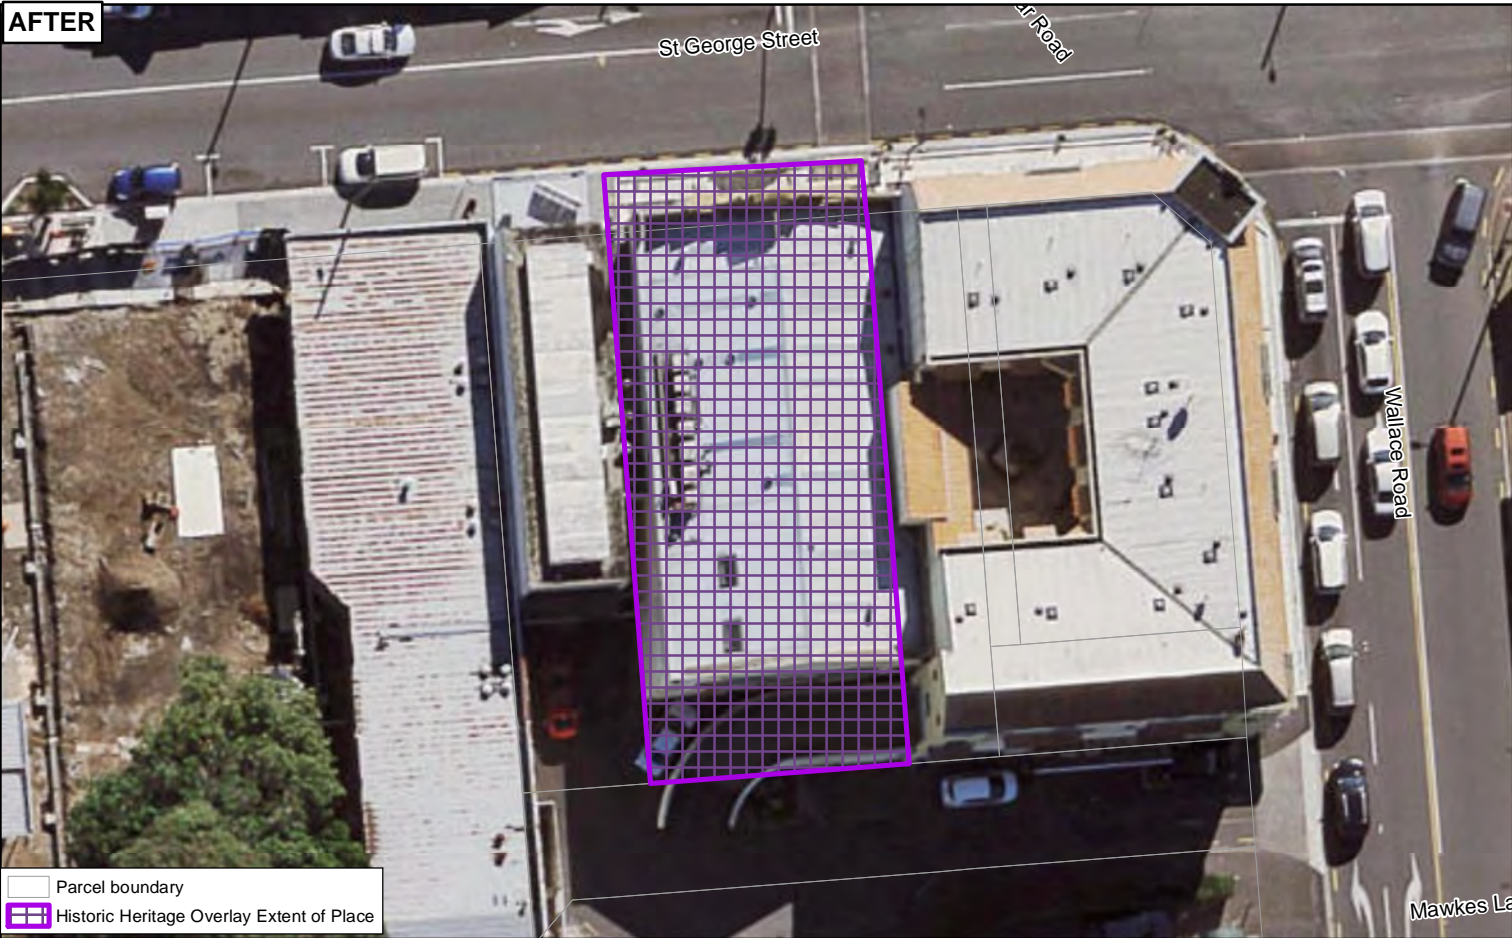

Date: 5/07/2019

Plan Change 10 - Historic Heritage Schedule update

Schedule ID 01332

Clevedon Post Office

Plans and Places

BEFORE

AFTER

0 3 6 12 Metres