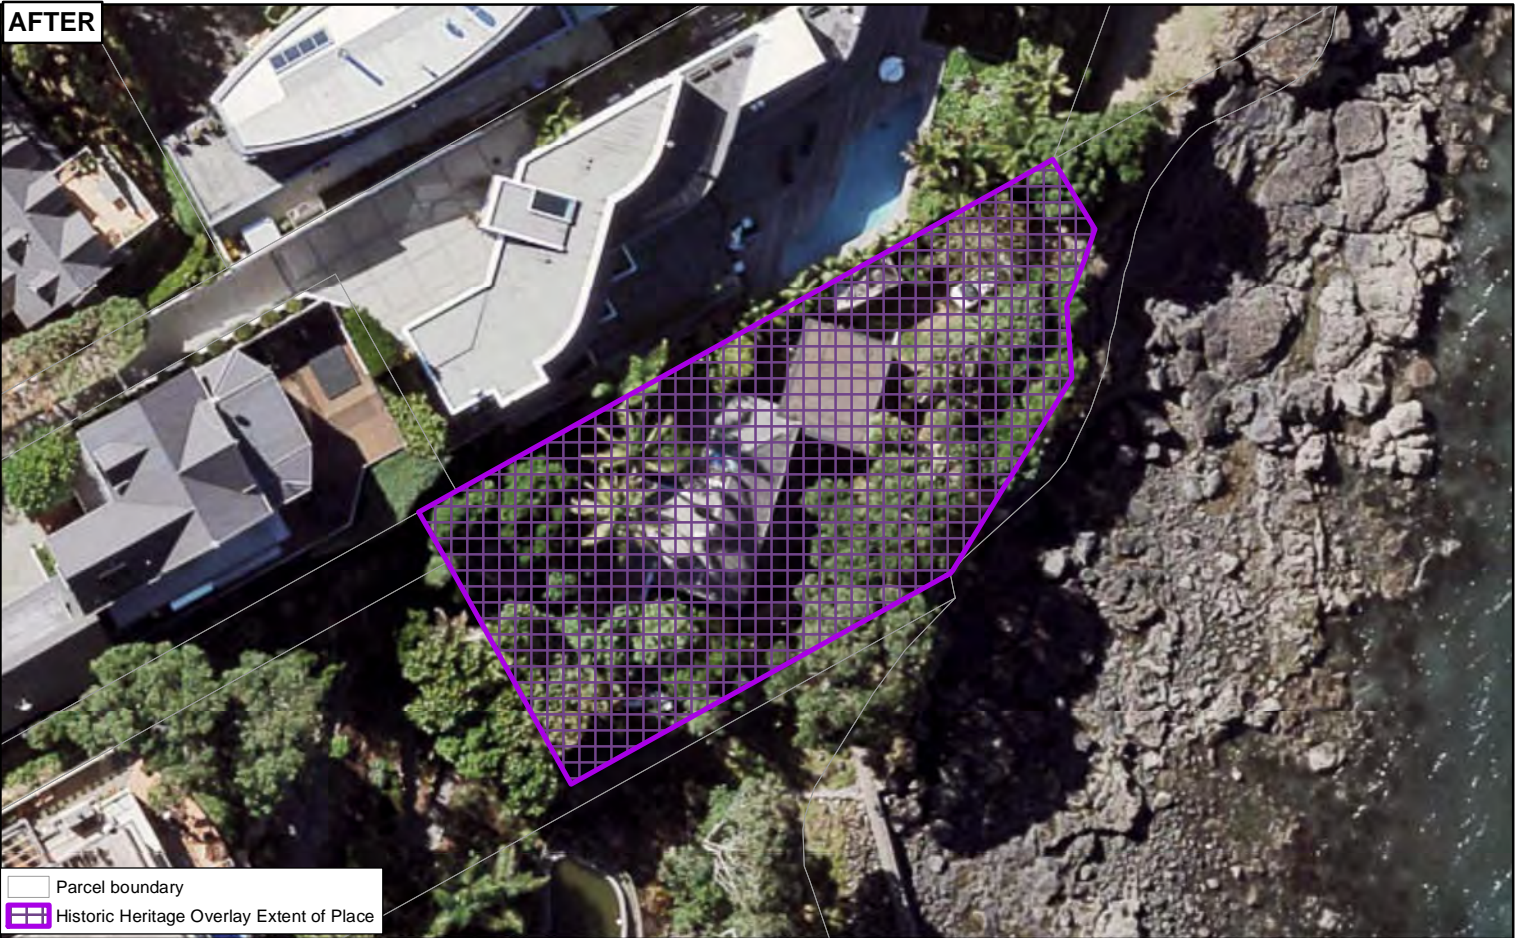

Date: 5/07/2019

Plan Change 10 - Historic Heritage Schedule update

Schedule ID 02682

Winifred Chapple residence (former)

Plans and Places

BEFORE

AFTER

0 3.5 7 14 Metres