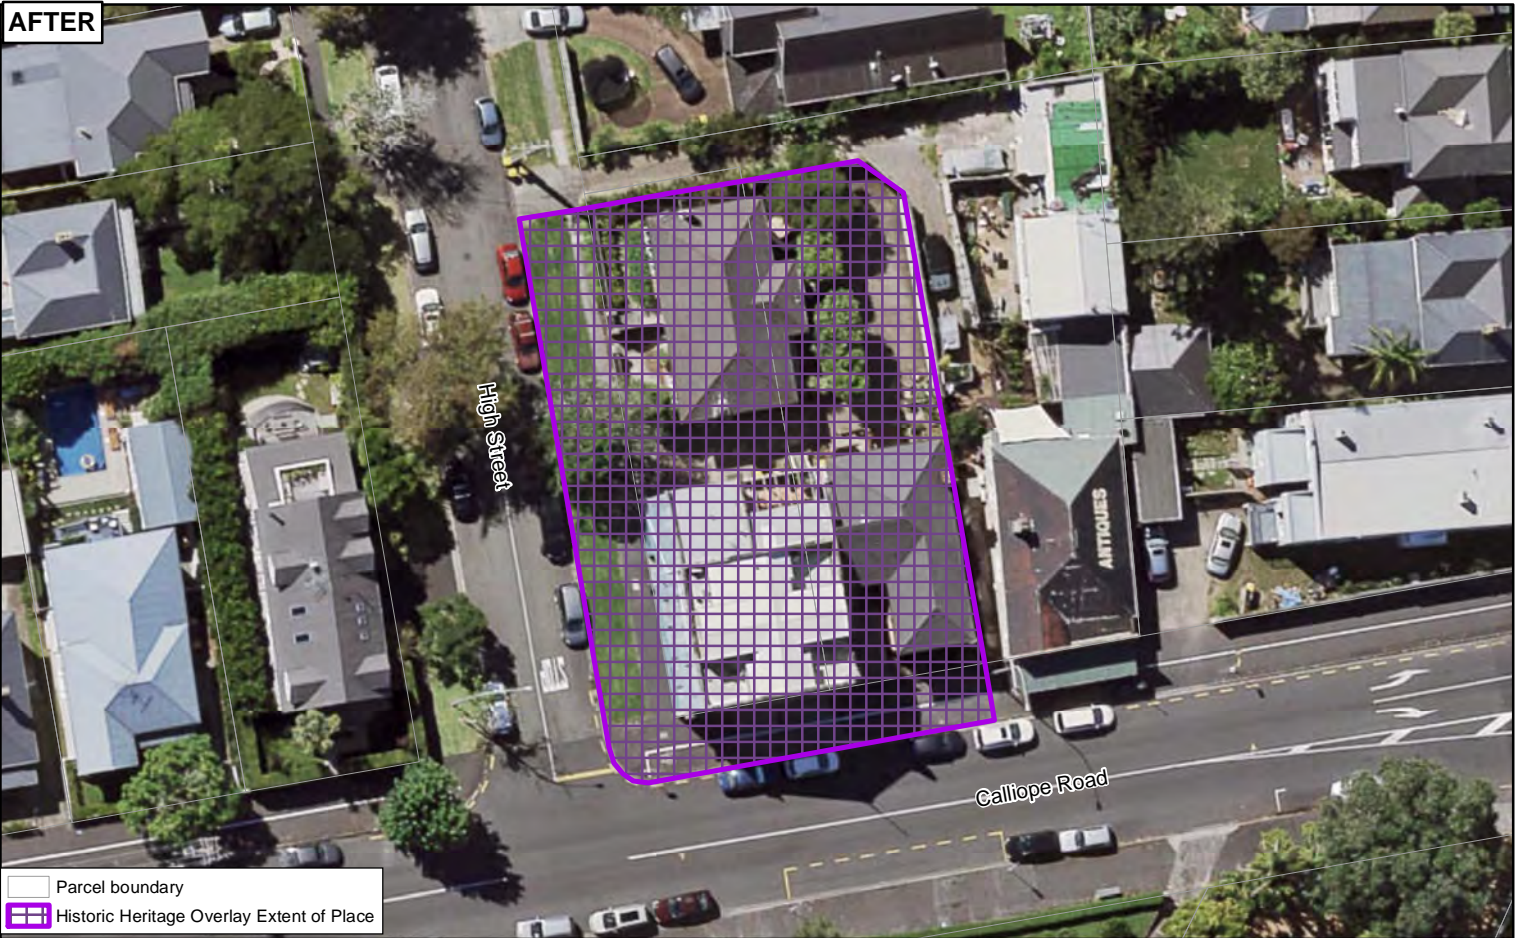

Date: 5/07/2019

Plan Change 10 - Historic Heritage Schedule update

Schedule ID 02717

North Shore Croquet Club

Plans and Places

BEFORE

AFTER

Whilst due care has been taken, Auckland Council gives no warranty as to the accuracy and completeness of any information on this map/plan and accepts no liability for any error, omission or use of the information.