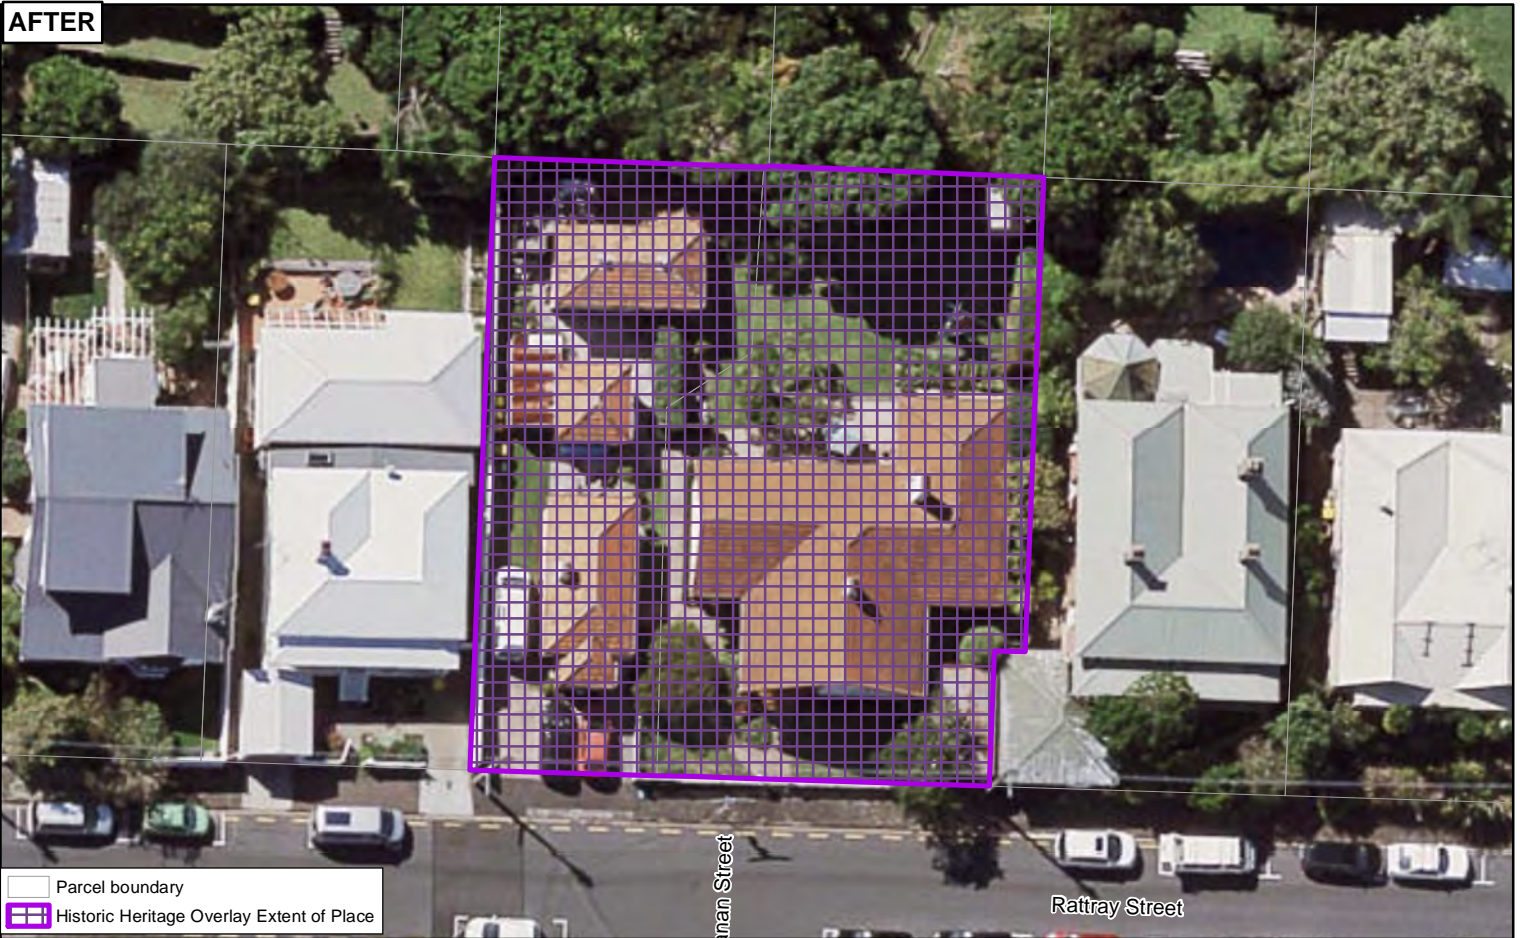

Date: 5/07/2019

Plan Change 10 - Historic Heritage Schedule update

Schedule ID 02696

Devonport Jubilee Clock/Melrose Clock

Plans and Places

BEFORE

AFTER

0 3 6 12 Metres