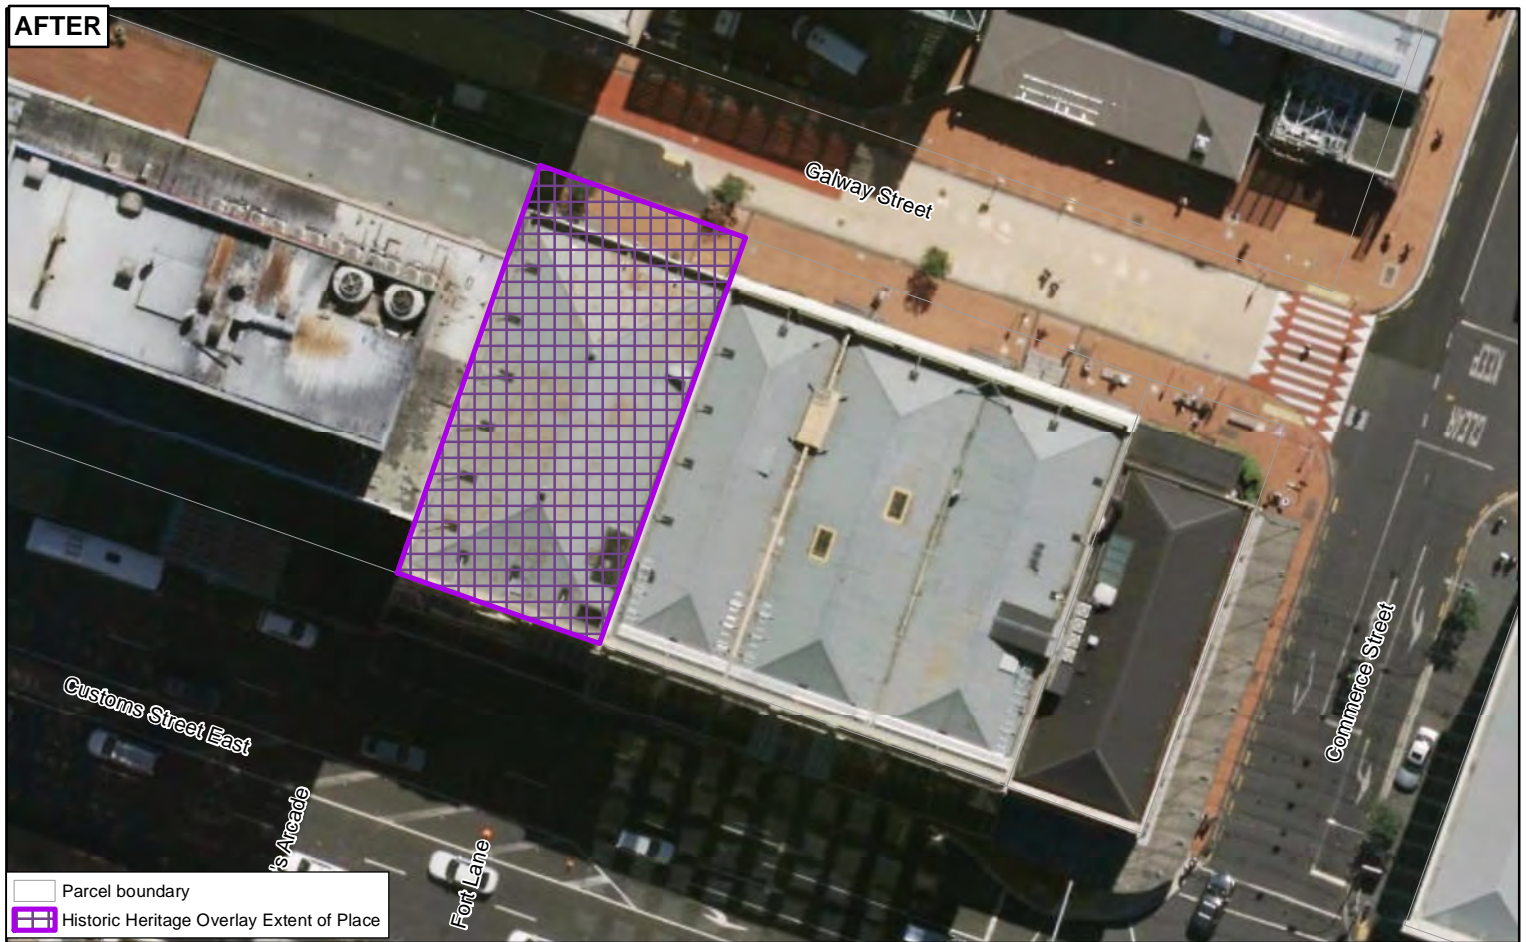

Date: 5/07/2019

Plan Change 10 - Historic Heritage Schedule update
Schedule ID 01813

Shops

Plans and Places

BEFORE

AFTER

0 4 8 16 Metres

Whilst due care has been taken, Auckland Council gives no warranty as to the accuracy and completeness of any information on this map/plan and accepts no liability for any error, omission or use of the information.