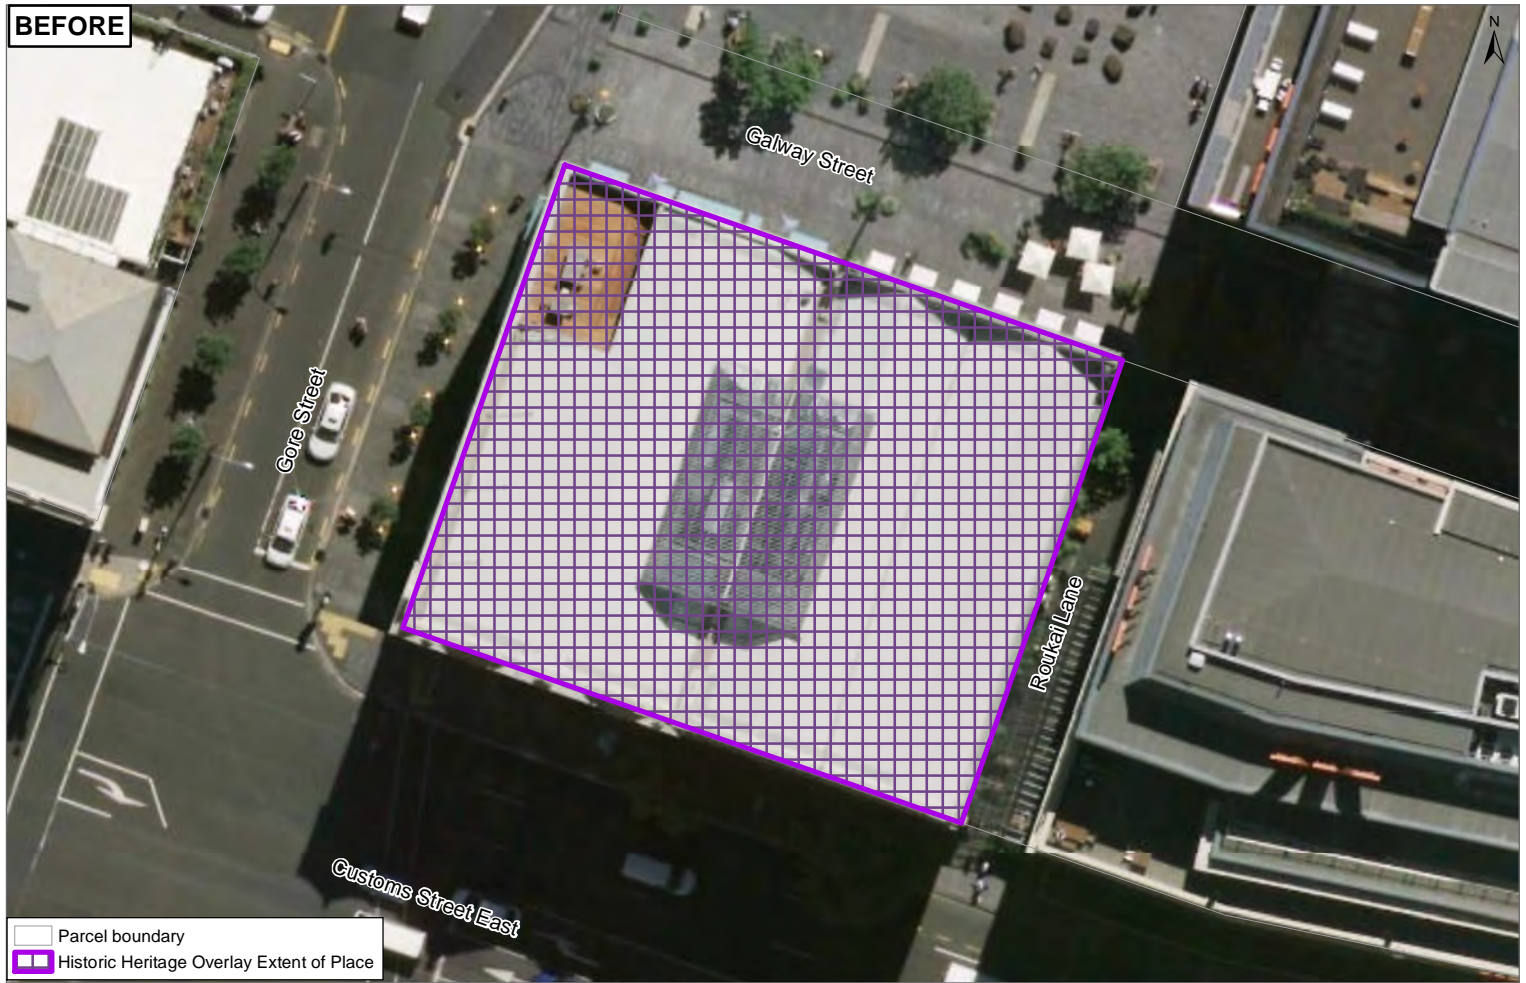

BEFORE

- Parcel boundary
- Historic Heritage Overlay Extent of Place

AFTER