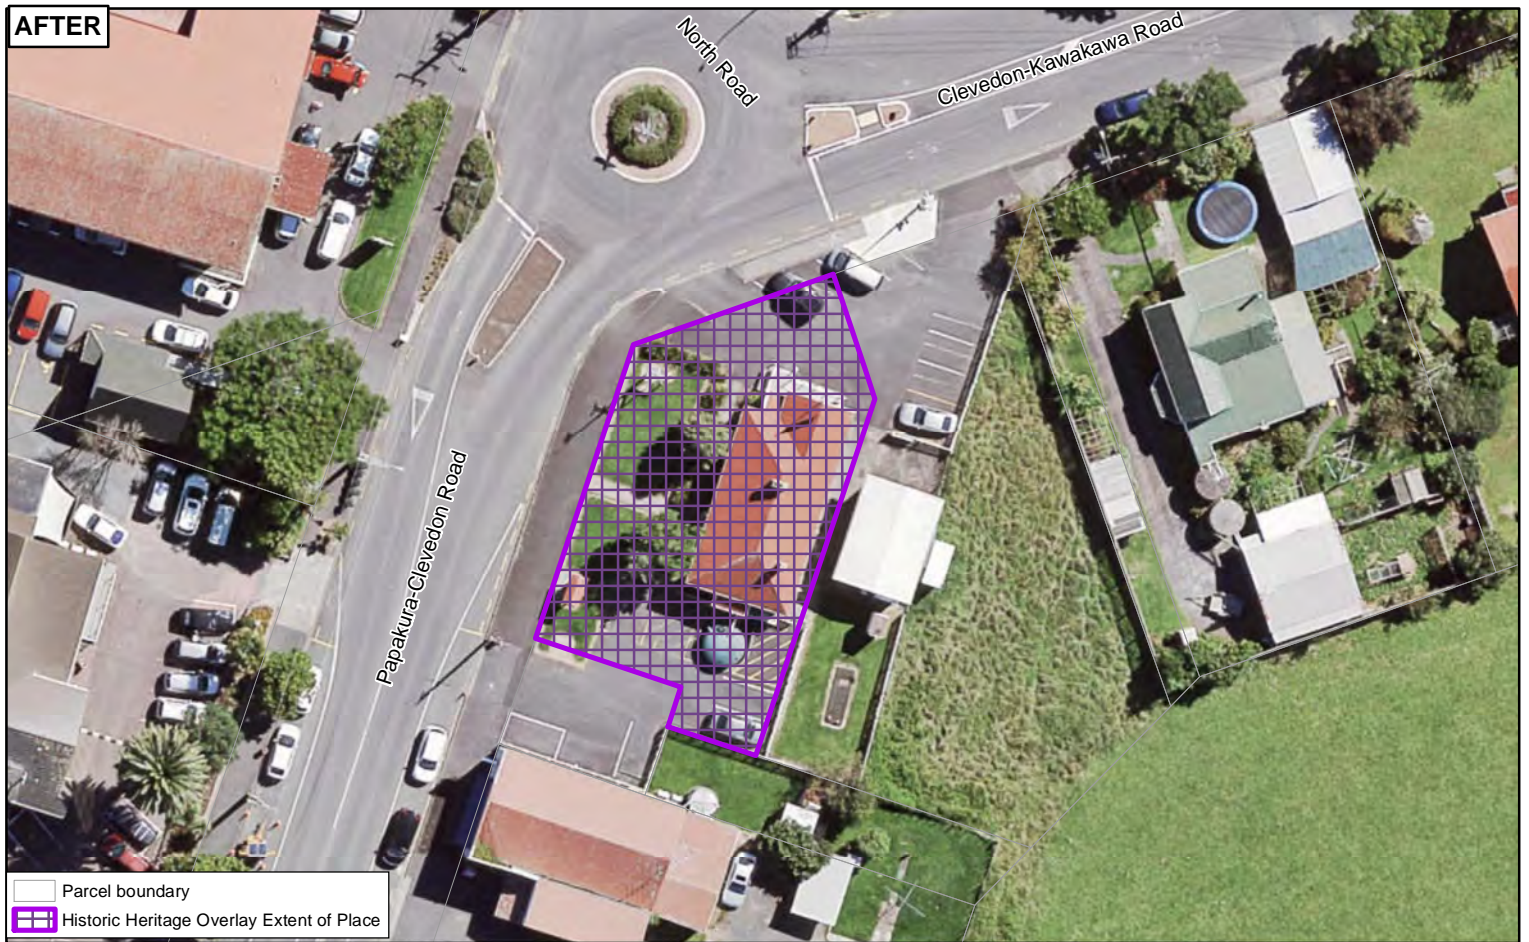

Whilst due care has been taken, Auckland Council gives no warranty as to the accuracy and completeness of any information on this map/plan and accepts no liability for any error, omission or use of the information.

Date: 5/07/2019

Plan Change 10 - Historic Heritage Schedule update
Schedule ID 01218

Residence

Plans and Places

BEFORE

AFTER

0 4.5 9 18 Metres

Whilst due care has been taken, Auckland Council gives no warranty as to the accuracy and completeness of any information on this map/plan and accepts no liability for any error, omission or use of the information.