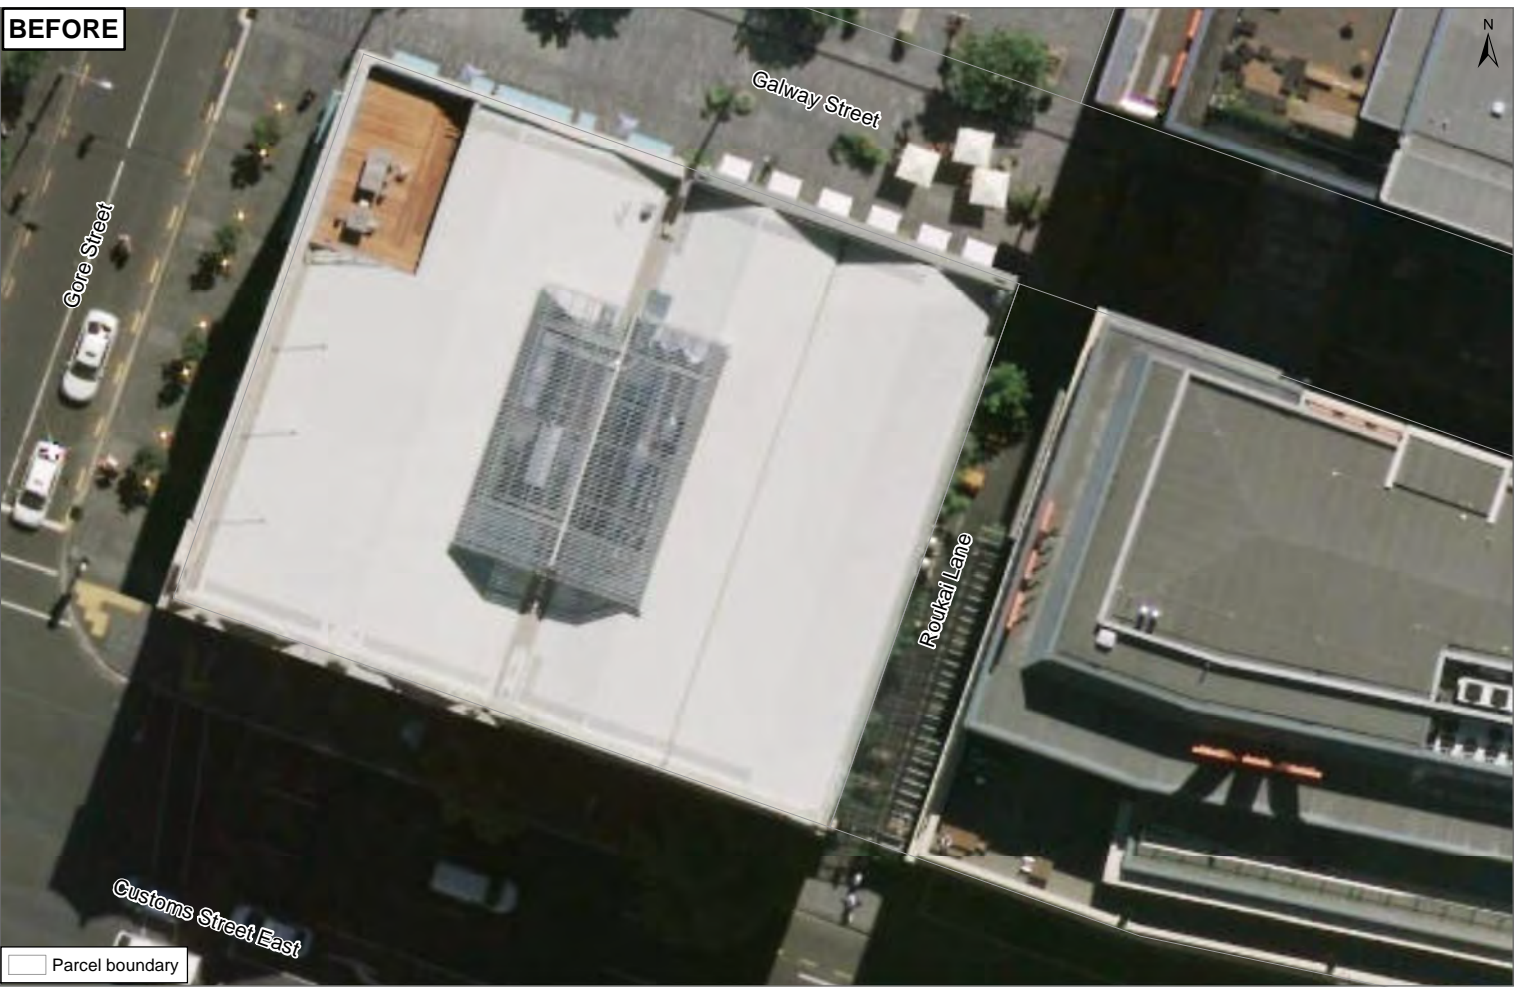

BEFORE

AFTER