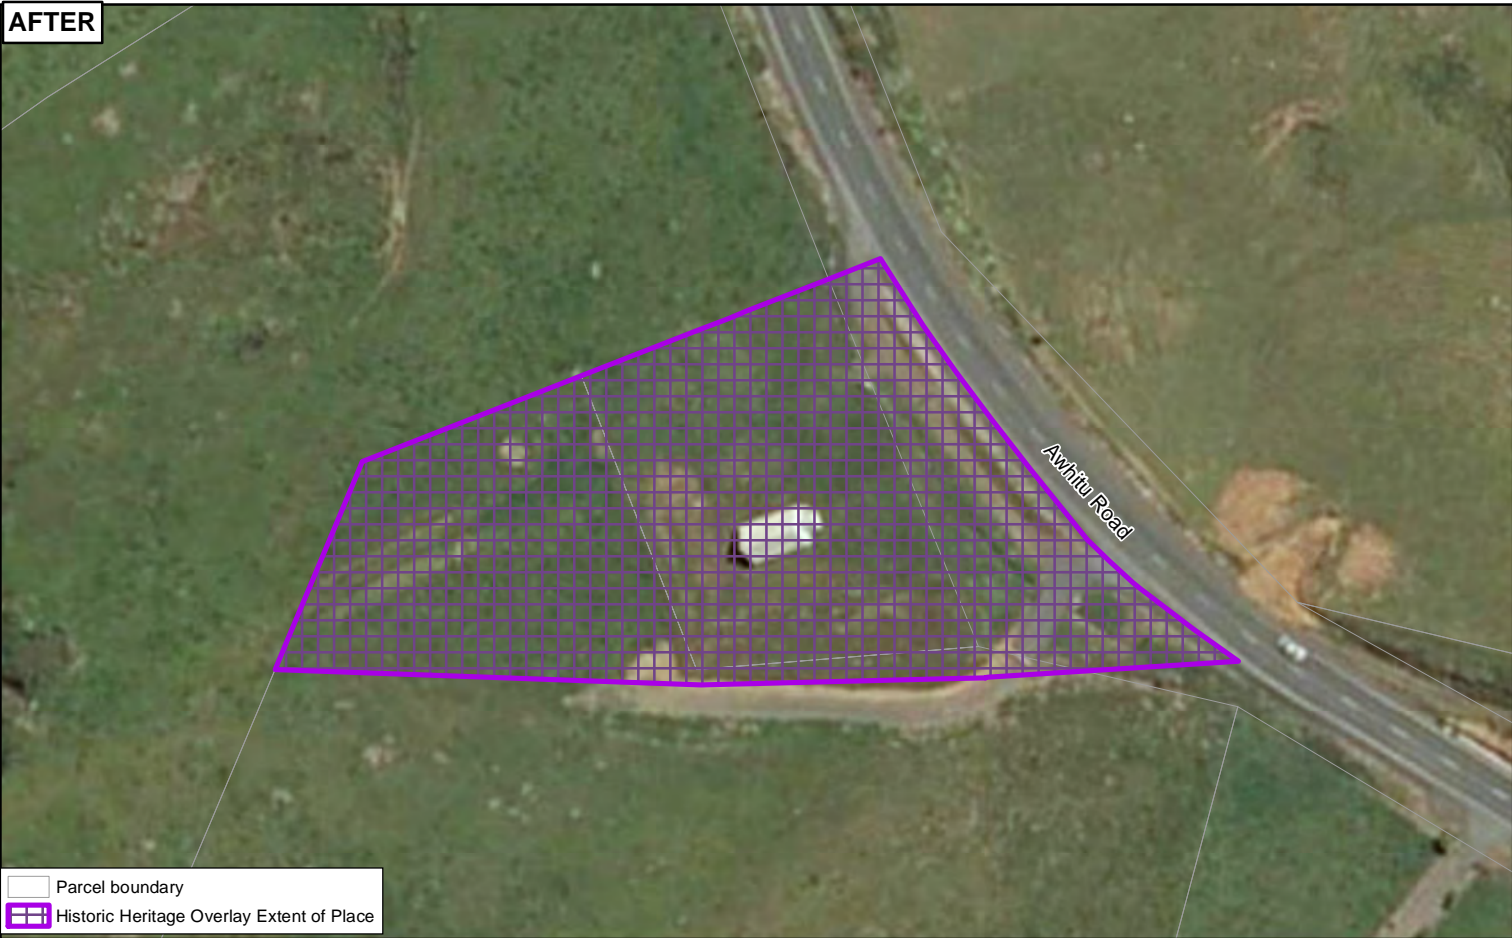

Date: 5/07/2019

Plan Change 10 - Historic Heritage Schedule update

Schedule ID 01483

Papatoetoe Central Theatre (former)

Plans and Places

BEFORE

 Parcel boundary
 Historic Heritage Overlay Extent of Place

AFTER