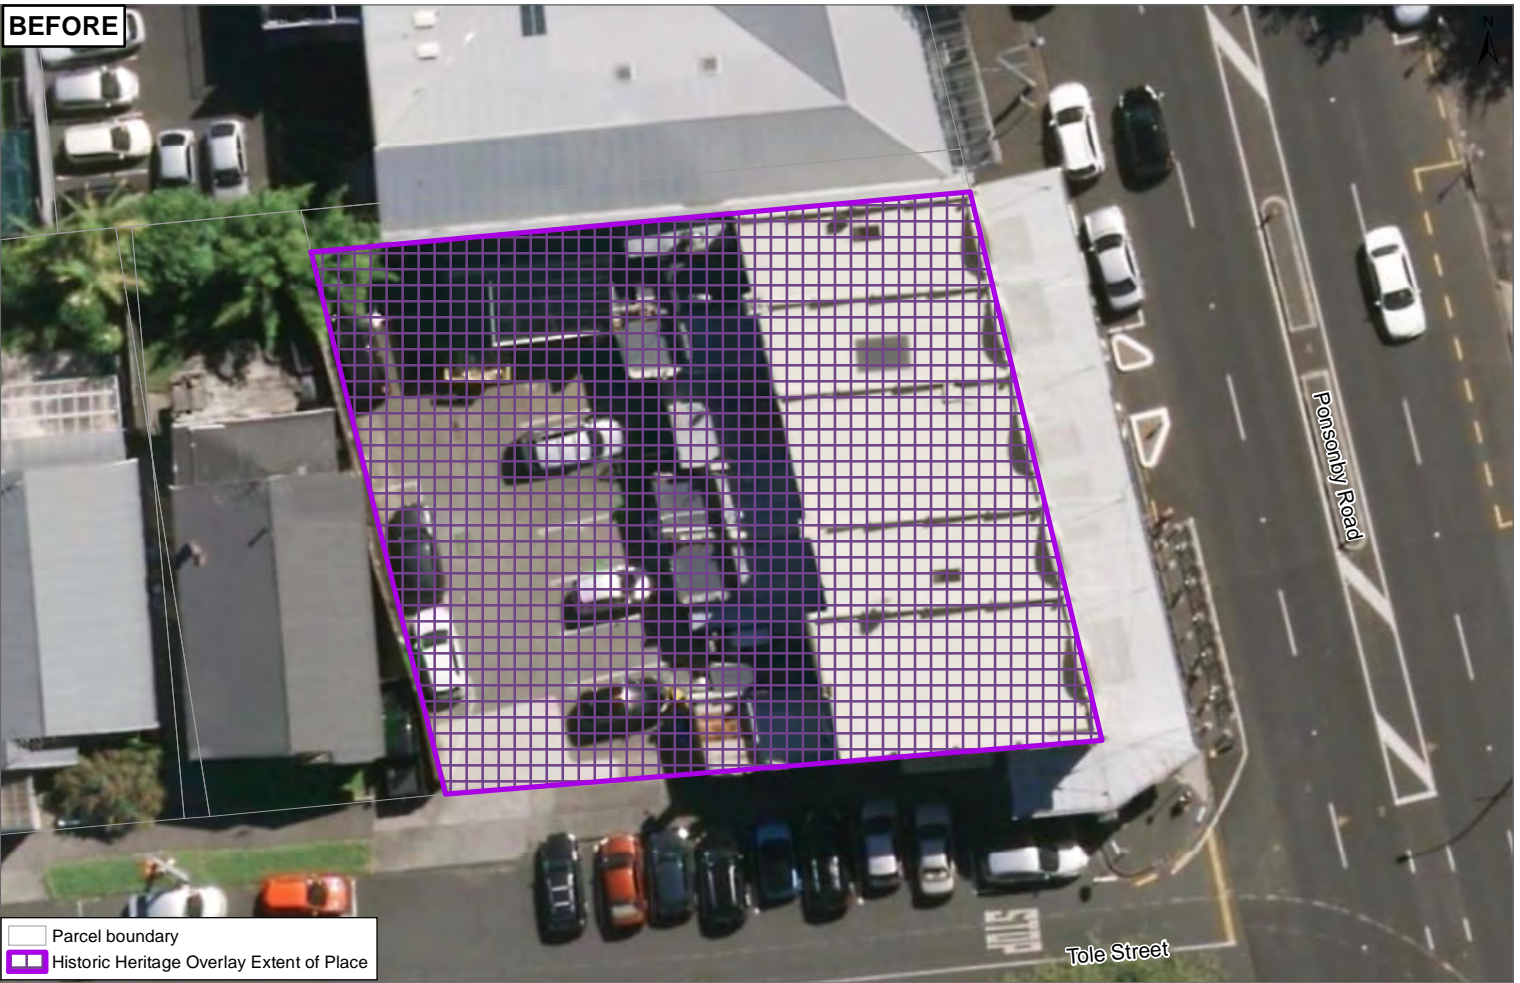

BEFORE

- Parcel boundary
- Historic Heritage Overlay Extent of Place

AFTER