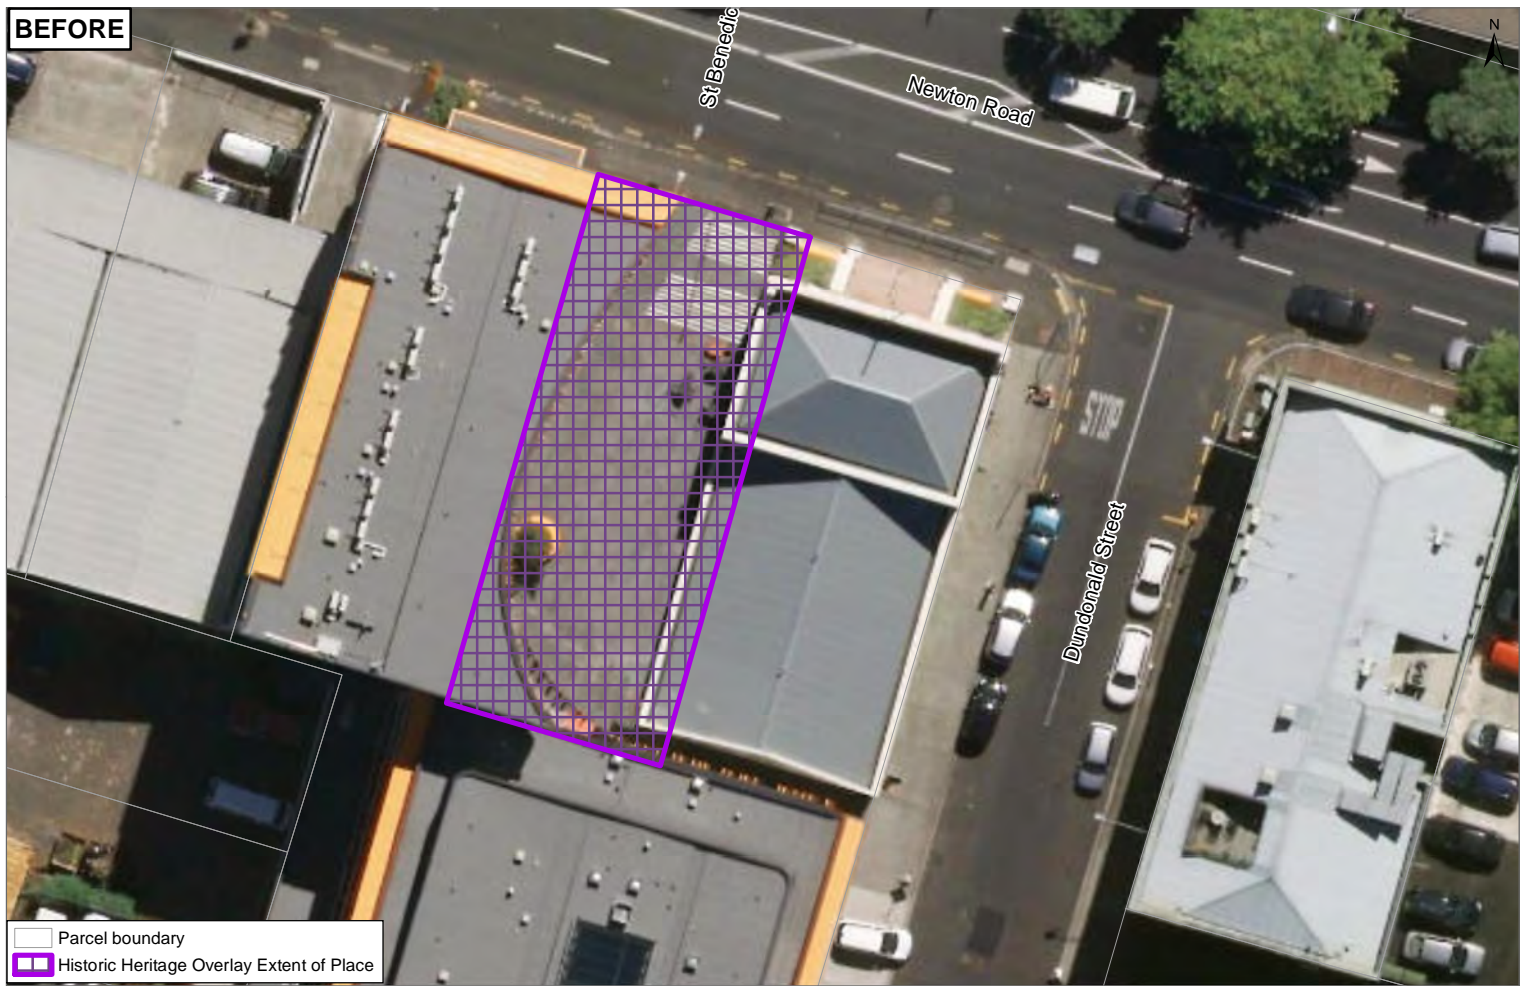

Date: 5/07/2019

Plan Change 10 - Historic Heritage Schedule update

Schedule ID 01726

School House

Plans and Places

BEFORE

Parcel boundary
 Historic Heritage Overlay Extent of Place

AFTER