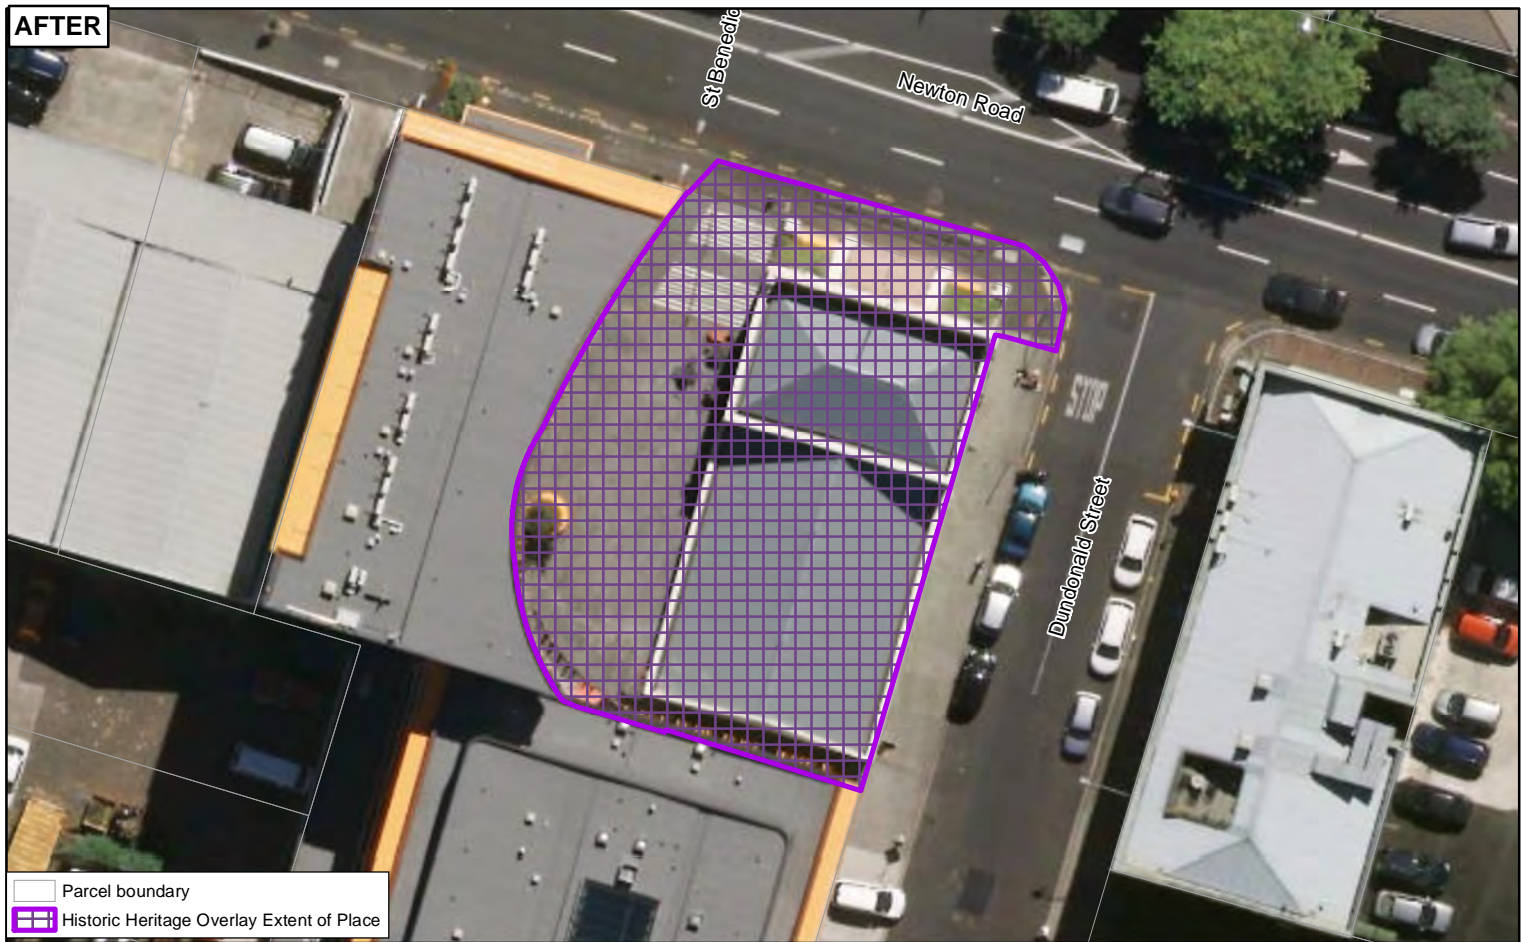

Date: 5/07/2019

Plan Change 10 - Historic Heritage Schedule update

Schedule ID 01726

School House

Plans and Places

BEFORE

Parcel boundary
 Historic Heritage Overlay Extent of Place

AFTER