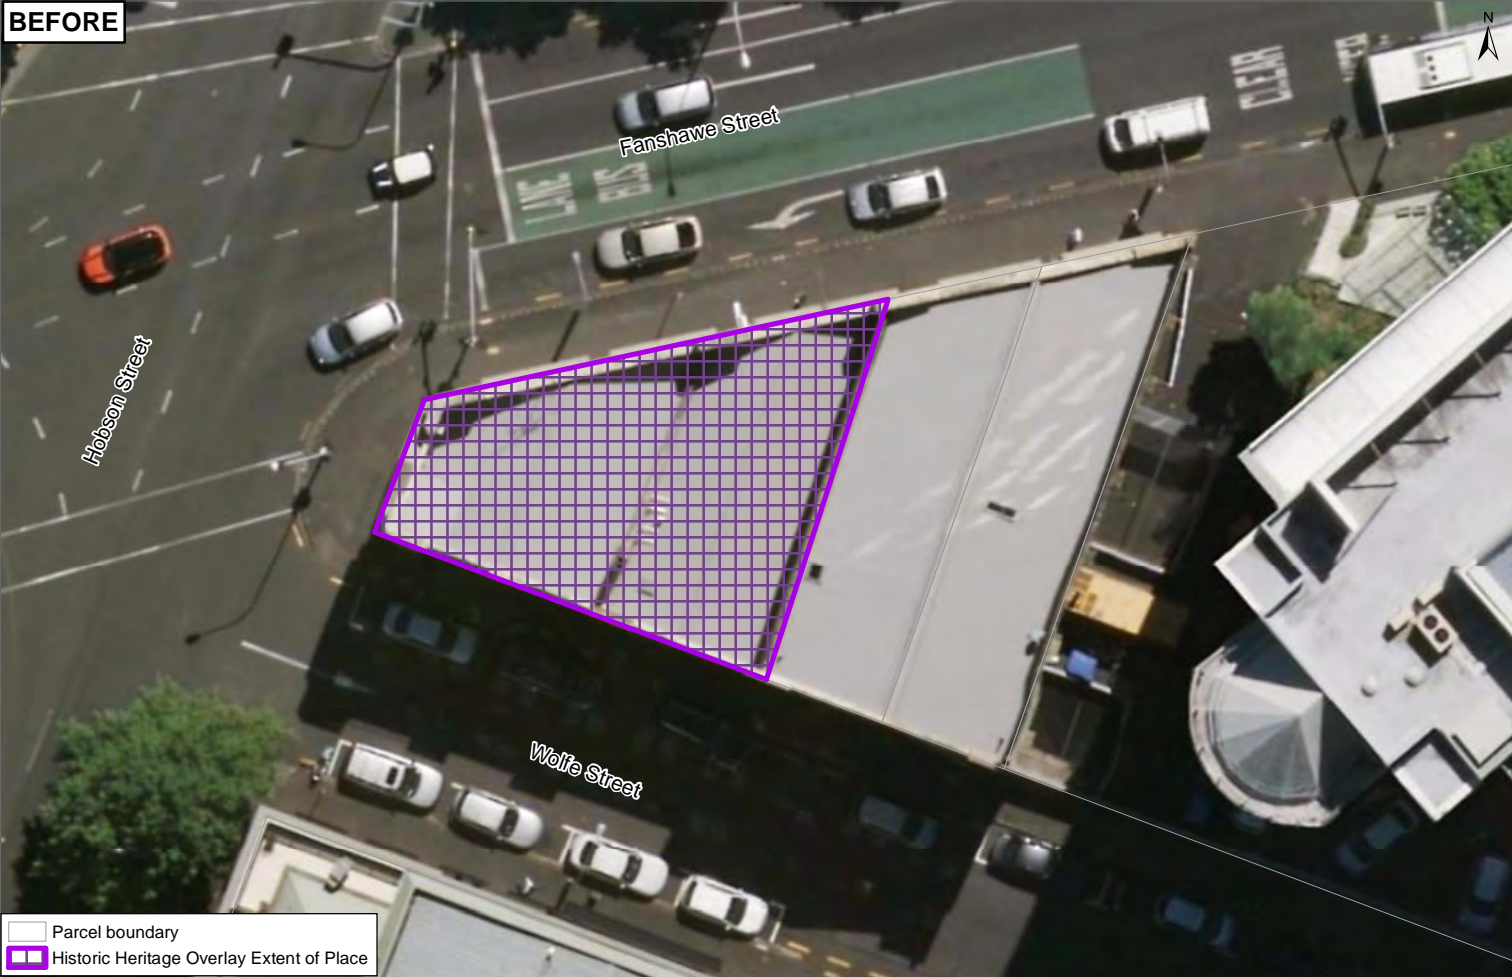

Date: 5/07/2019

Plan Change 10 - Historic Heritage Schedule update

Schedule ID 01942

Entrican Building (former)

Plans and Places

BEFORE

- Parcel boundary
- Historic Heritage Overlay Extent of Place

AFTER