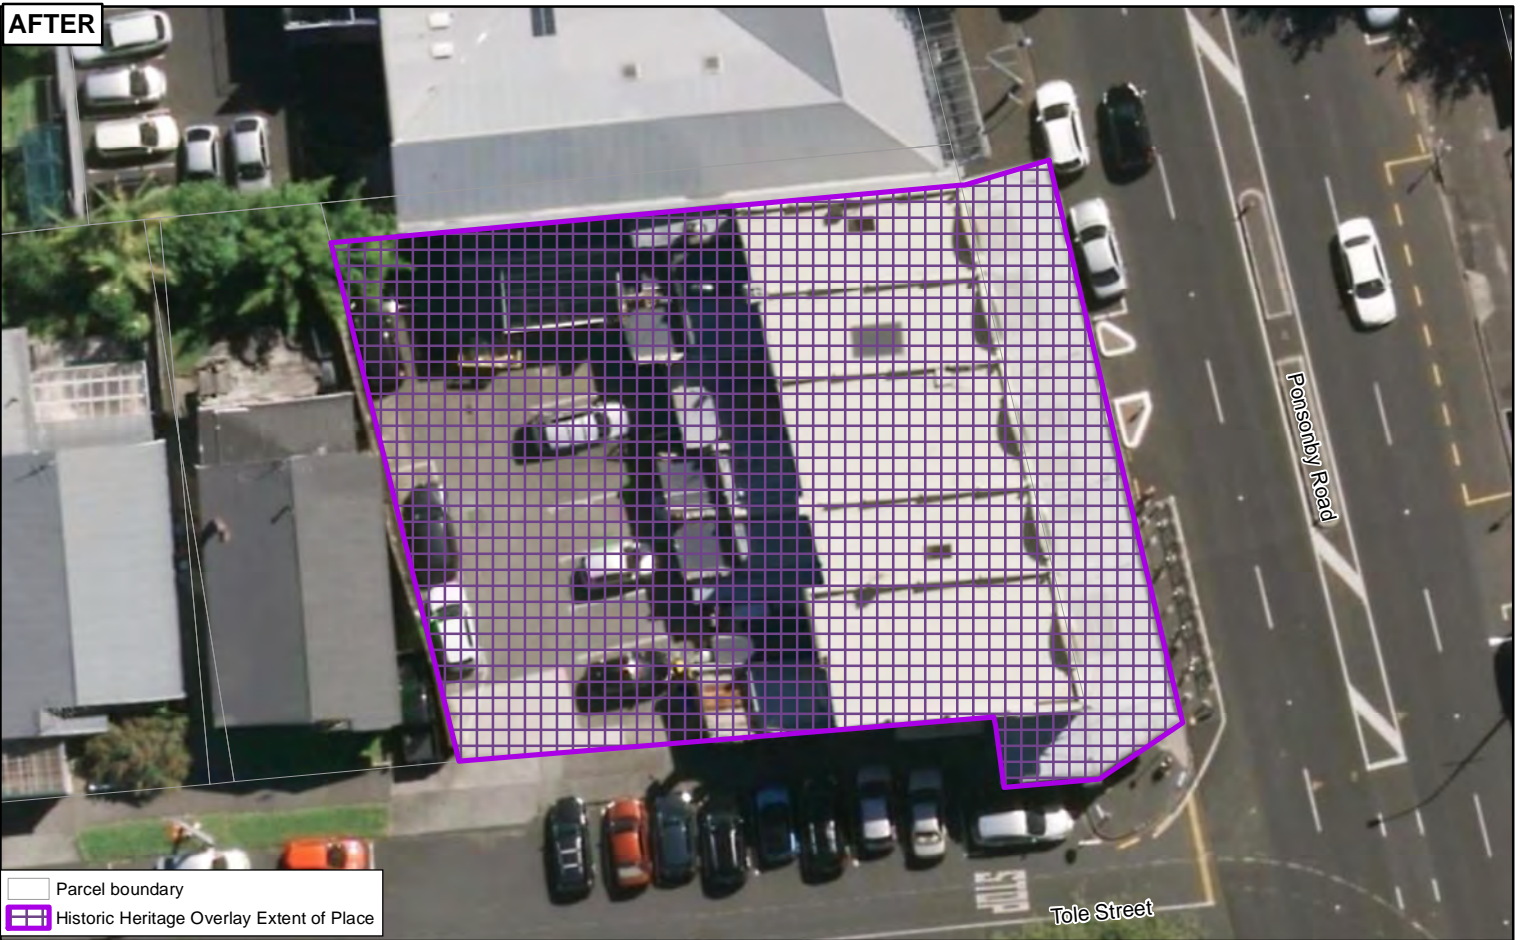

Date: 10/07/2019

Plan Change 10 - Historic Heritage Schedule update
Schedule ID 01784
Horse Hitching Post

BEFORE

- Parcel boundary
- Historic Heritage Overlay Extent of Place

AFTER

- Parcel boundary
- Historic Heritage Overlay Extent of Place