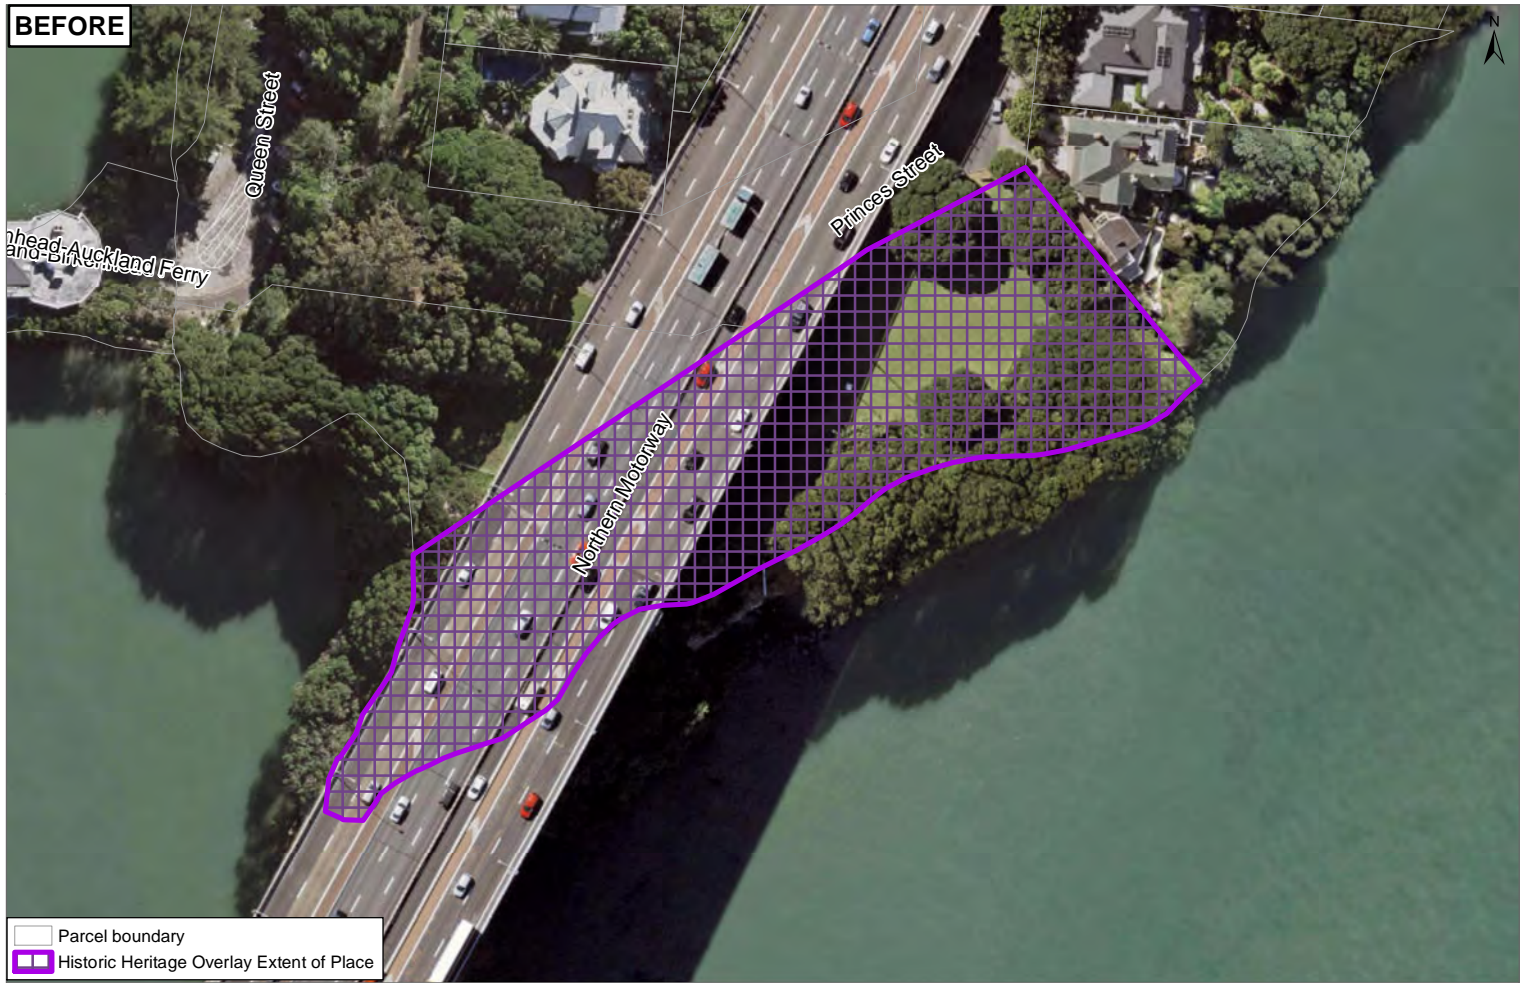

Date: 5/07/2019

Plan Change 10 - Historic Heritage Schedule update

Schedule ID 0855

Mission Hall

Plans and Places

BEFORE

AFTER

0 10 20 40 Metres