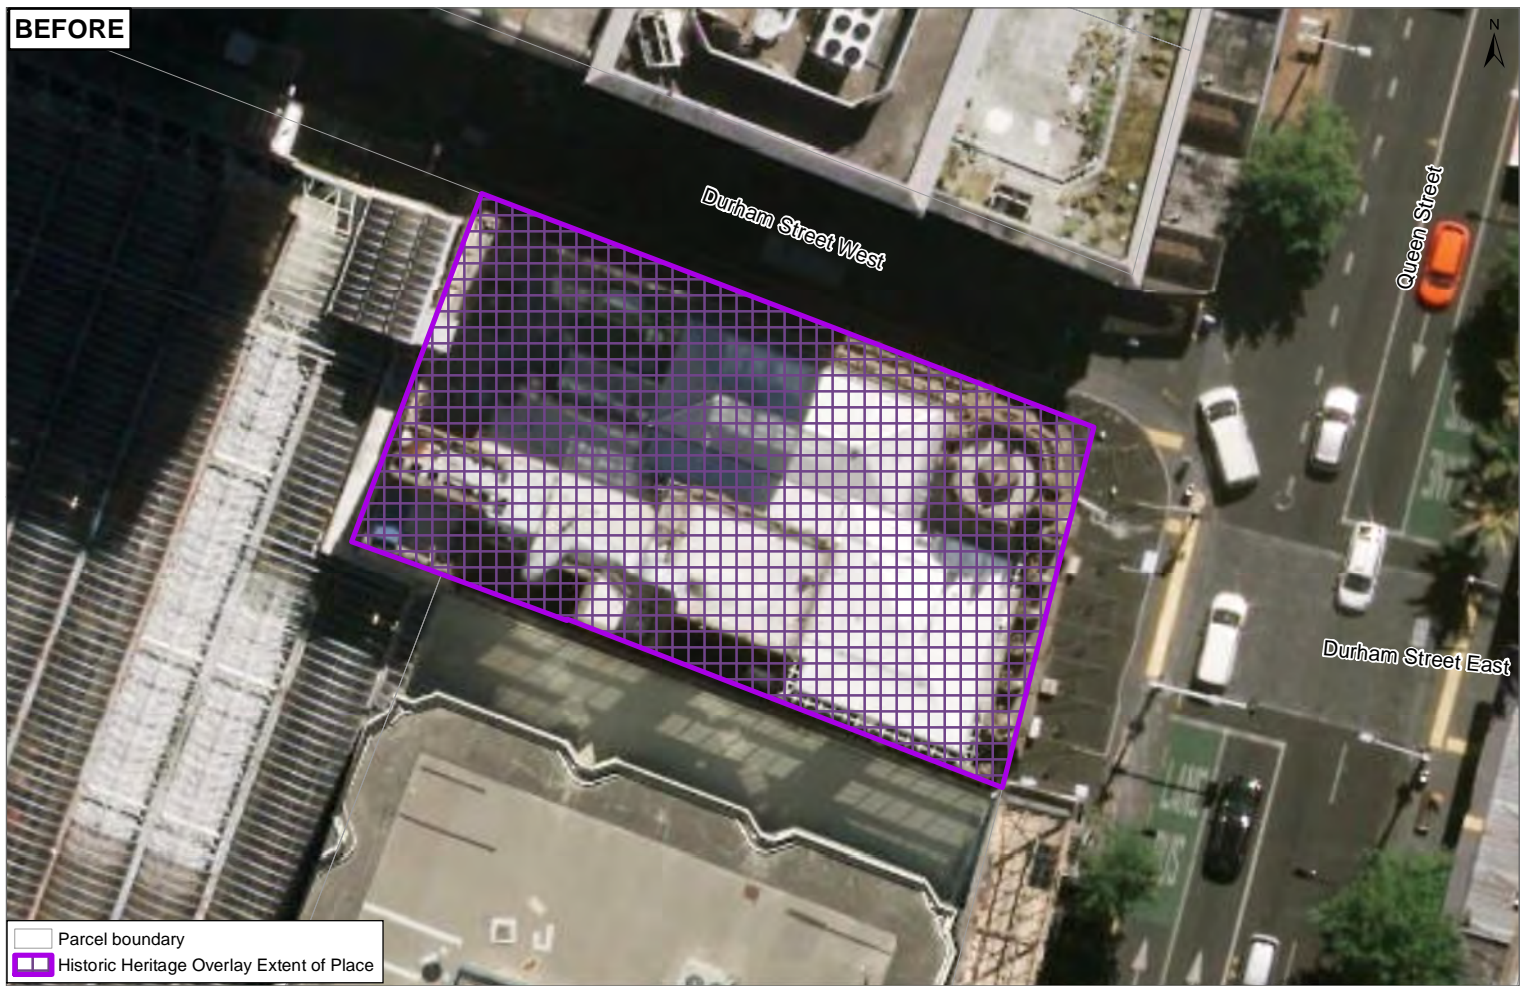

Date: 5/07/2019

Plan Change 10 - Historic Heritage Schedule update

Schedule ID 02034

Whitcombe and Tombs Ltd. Building

Plans and Places

BEFORE

AFTER

0 3 6 12 Metres