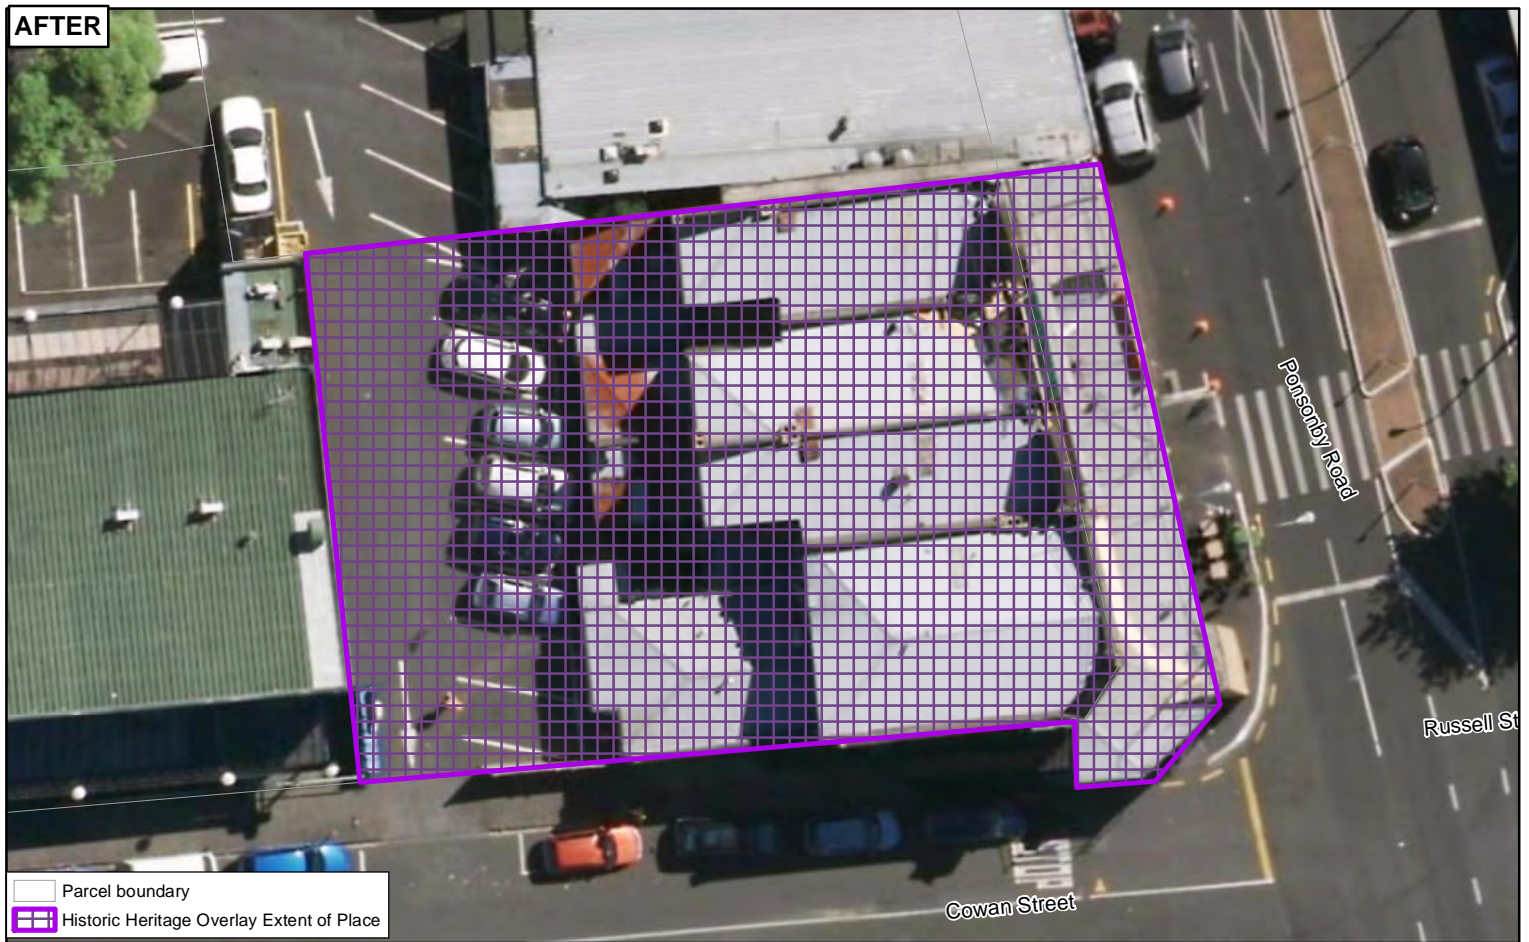

Date: 5/07/2019

Plan Change 10 - Historic Heritage Schedule update

Schedule ID 01811

Shops

Plans and Places

BEFORE

AFTER

0 2.25 4.5 9 Metres