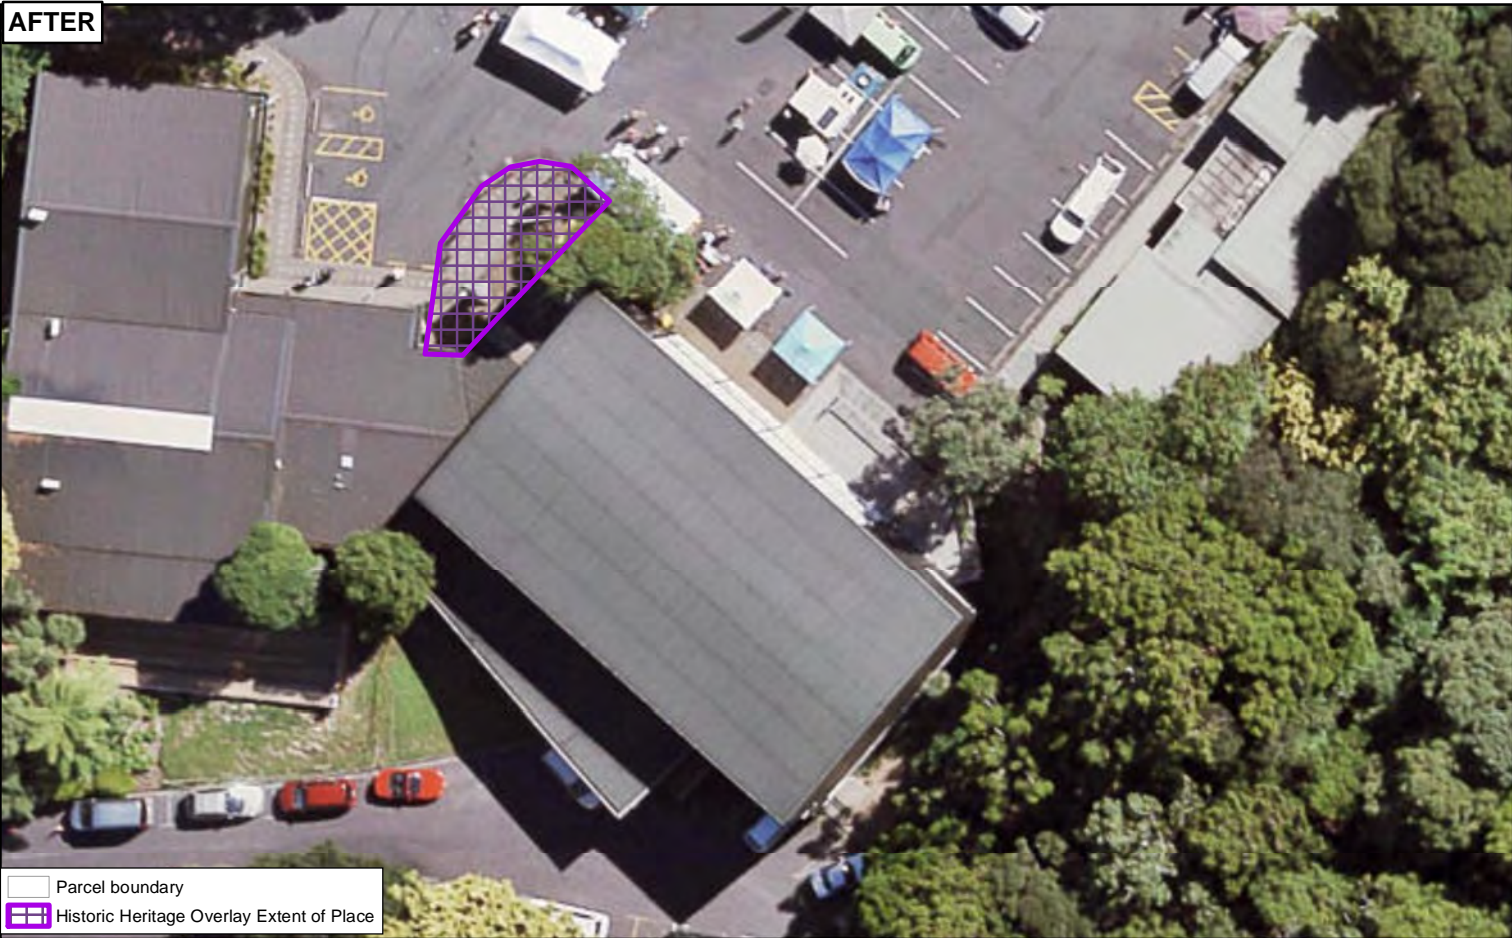

Date: 5/07/2019

Plan Change 10 - Historic Heritage Schedule update

Schedule ID 033

Glen Eden Railway Station

Plans and Places

BEFORE

Parcel boundary
 Historic Heritage Overlay Extent of Place

AFTER