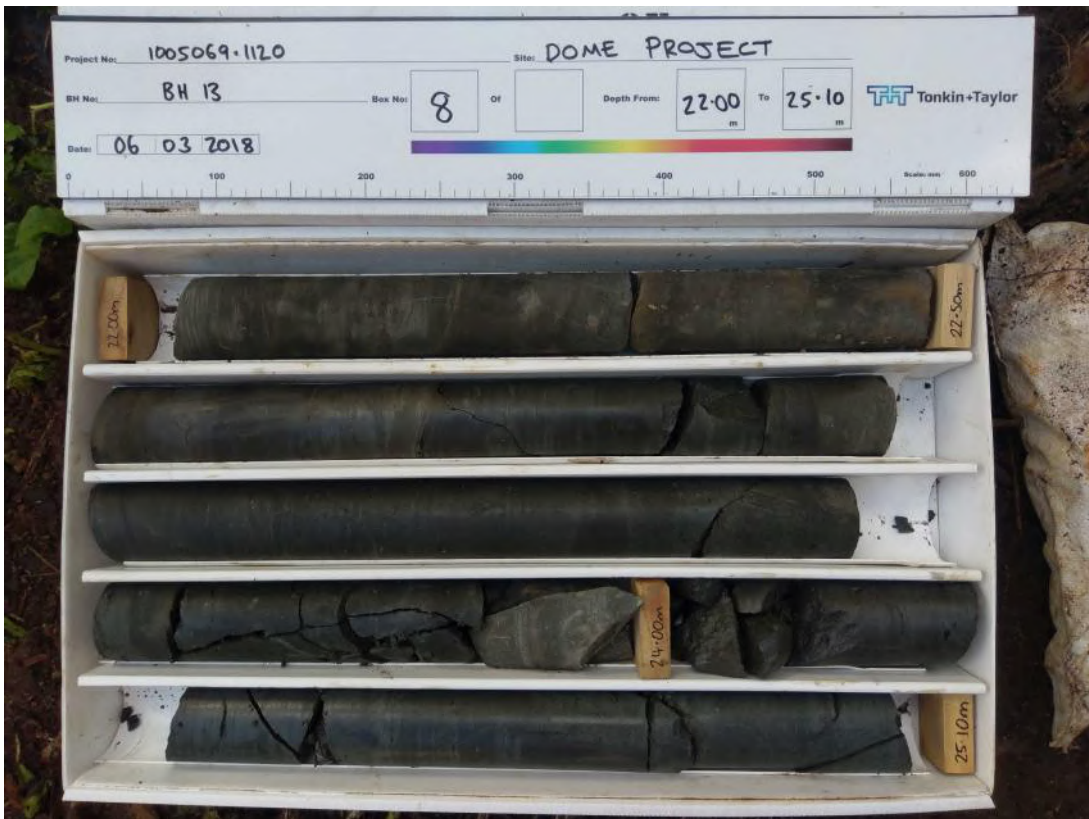

BOX 8 22.00-24.70m