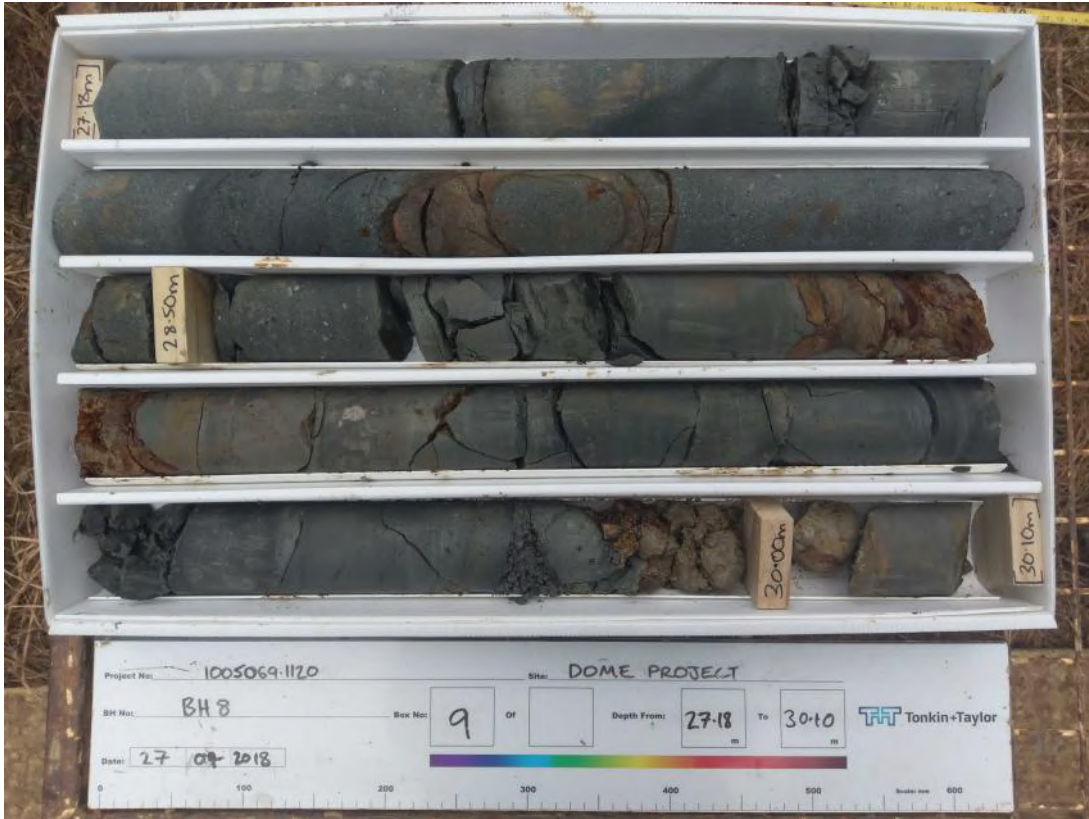

Dome Project. BH8 Core Box Photos

BOX 9 27.18-30.10m