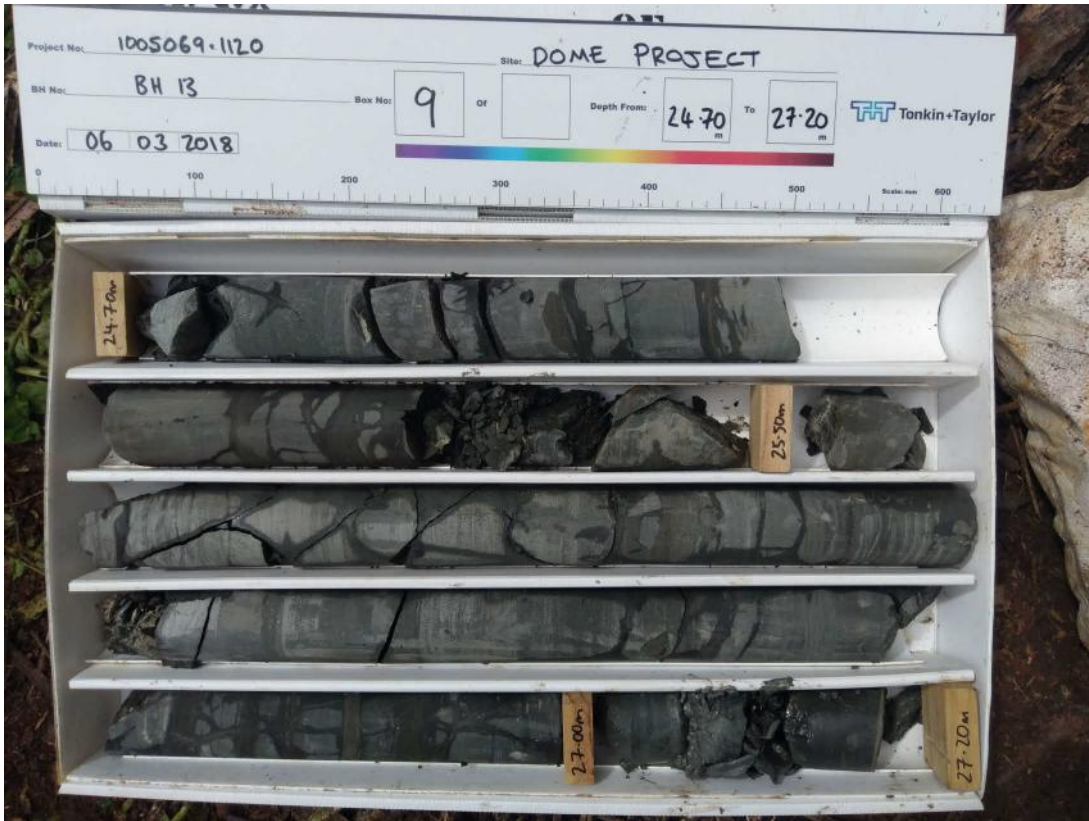

Dome Project. BH13 Core Box Photos

BOX 9 24.70-27.20m