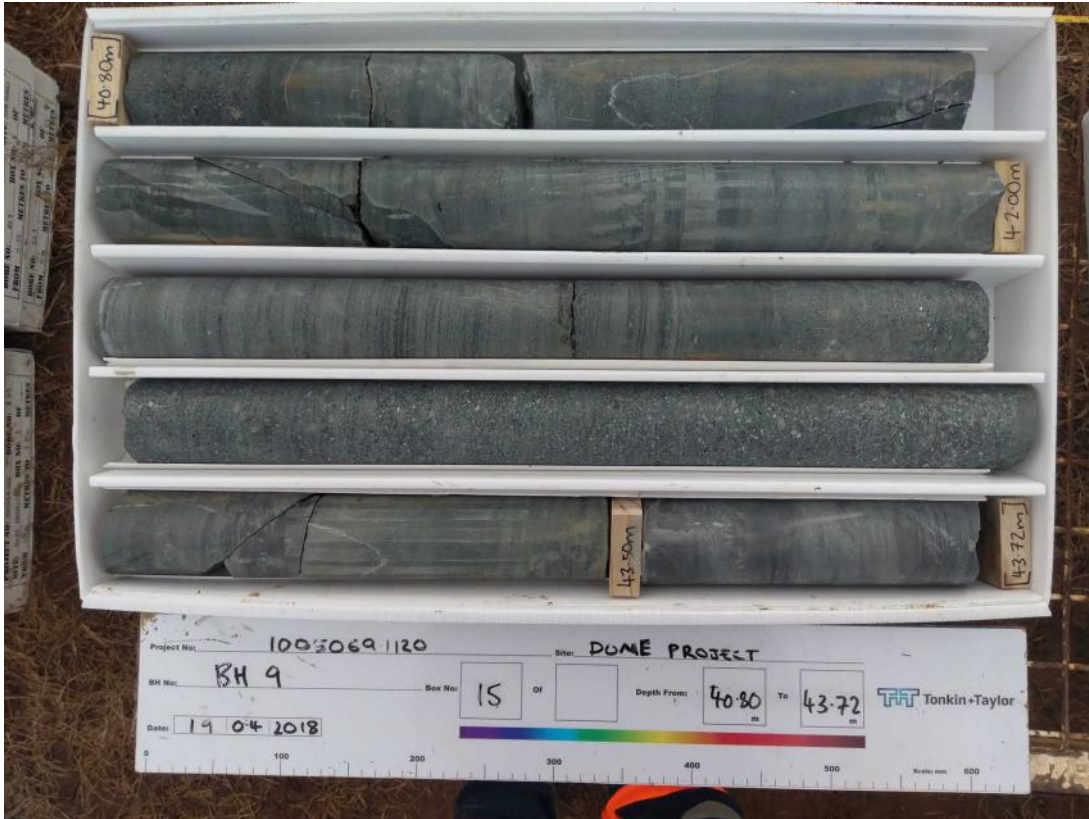

Dome Project. BH9 Core Box Photos

BOX 15 40.80-43.72m