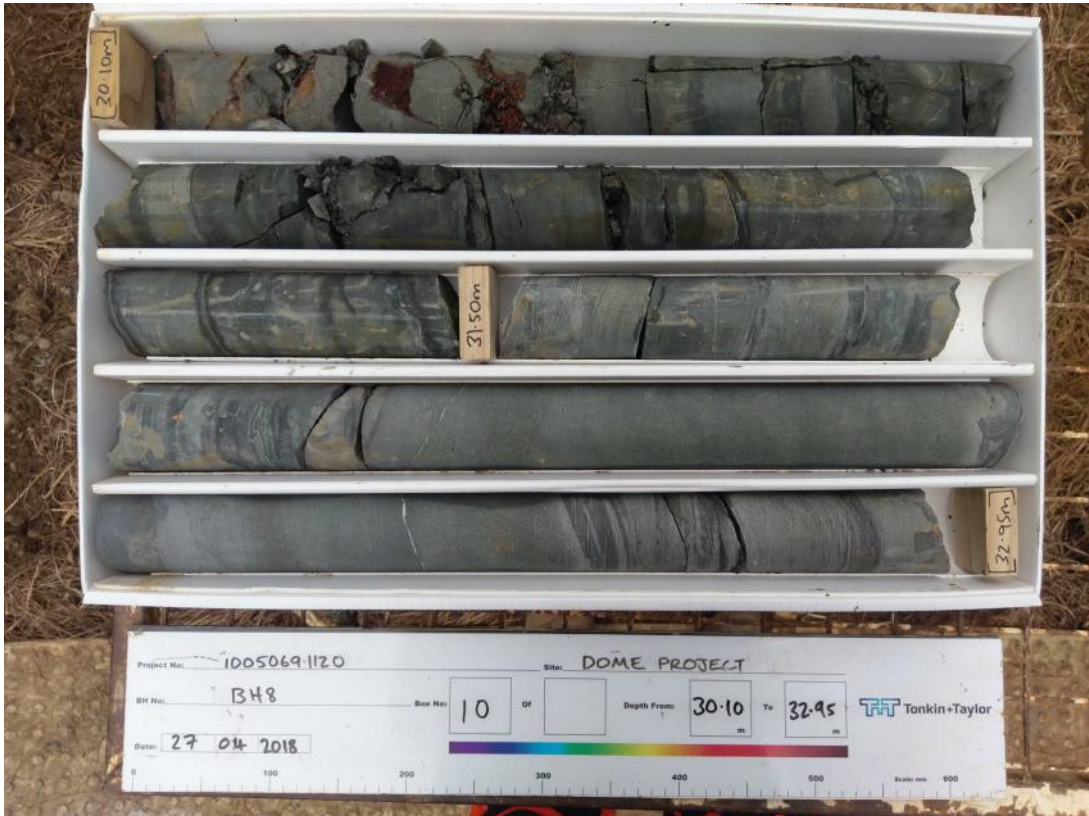

BOX 10 30.10-32.95m