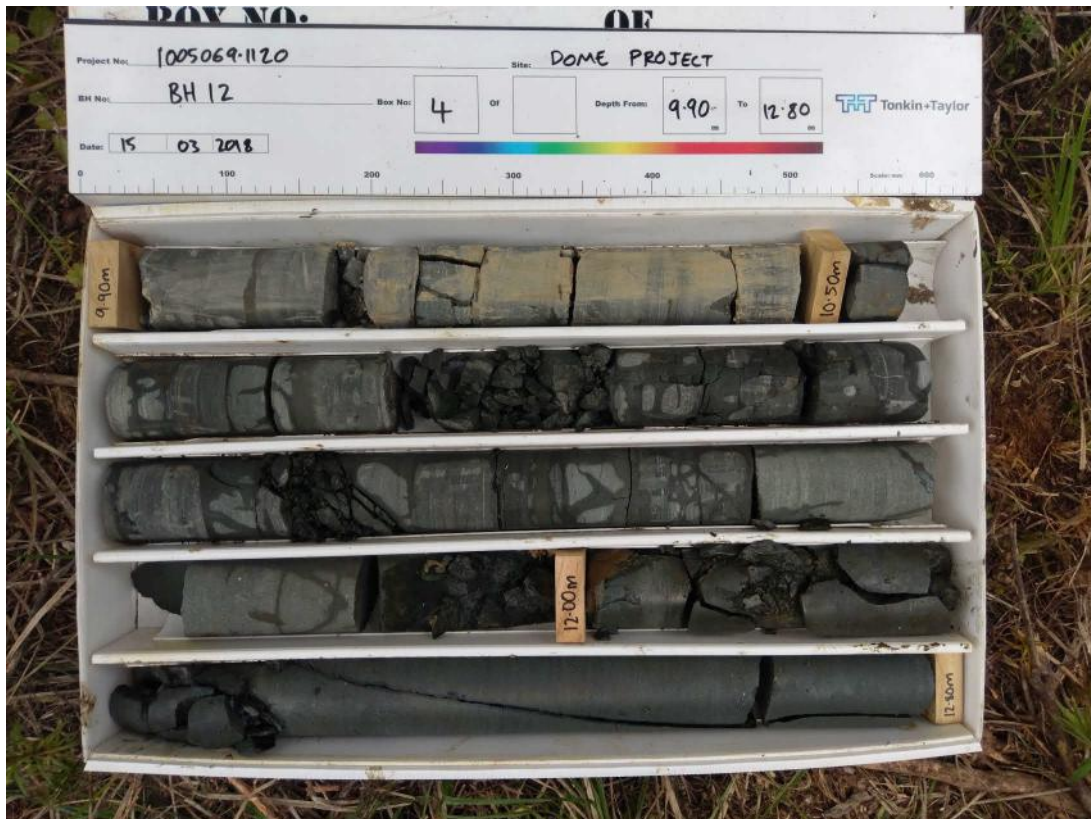

BOX 4 9.90-12.80m