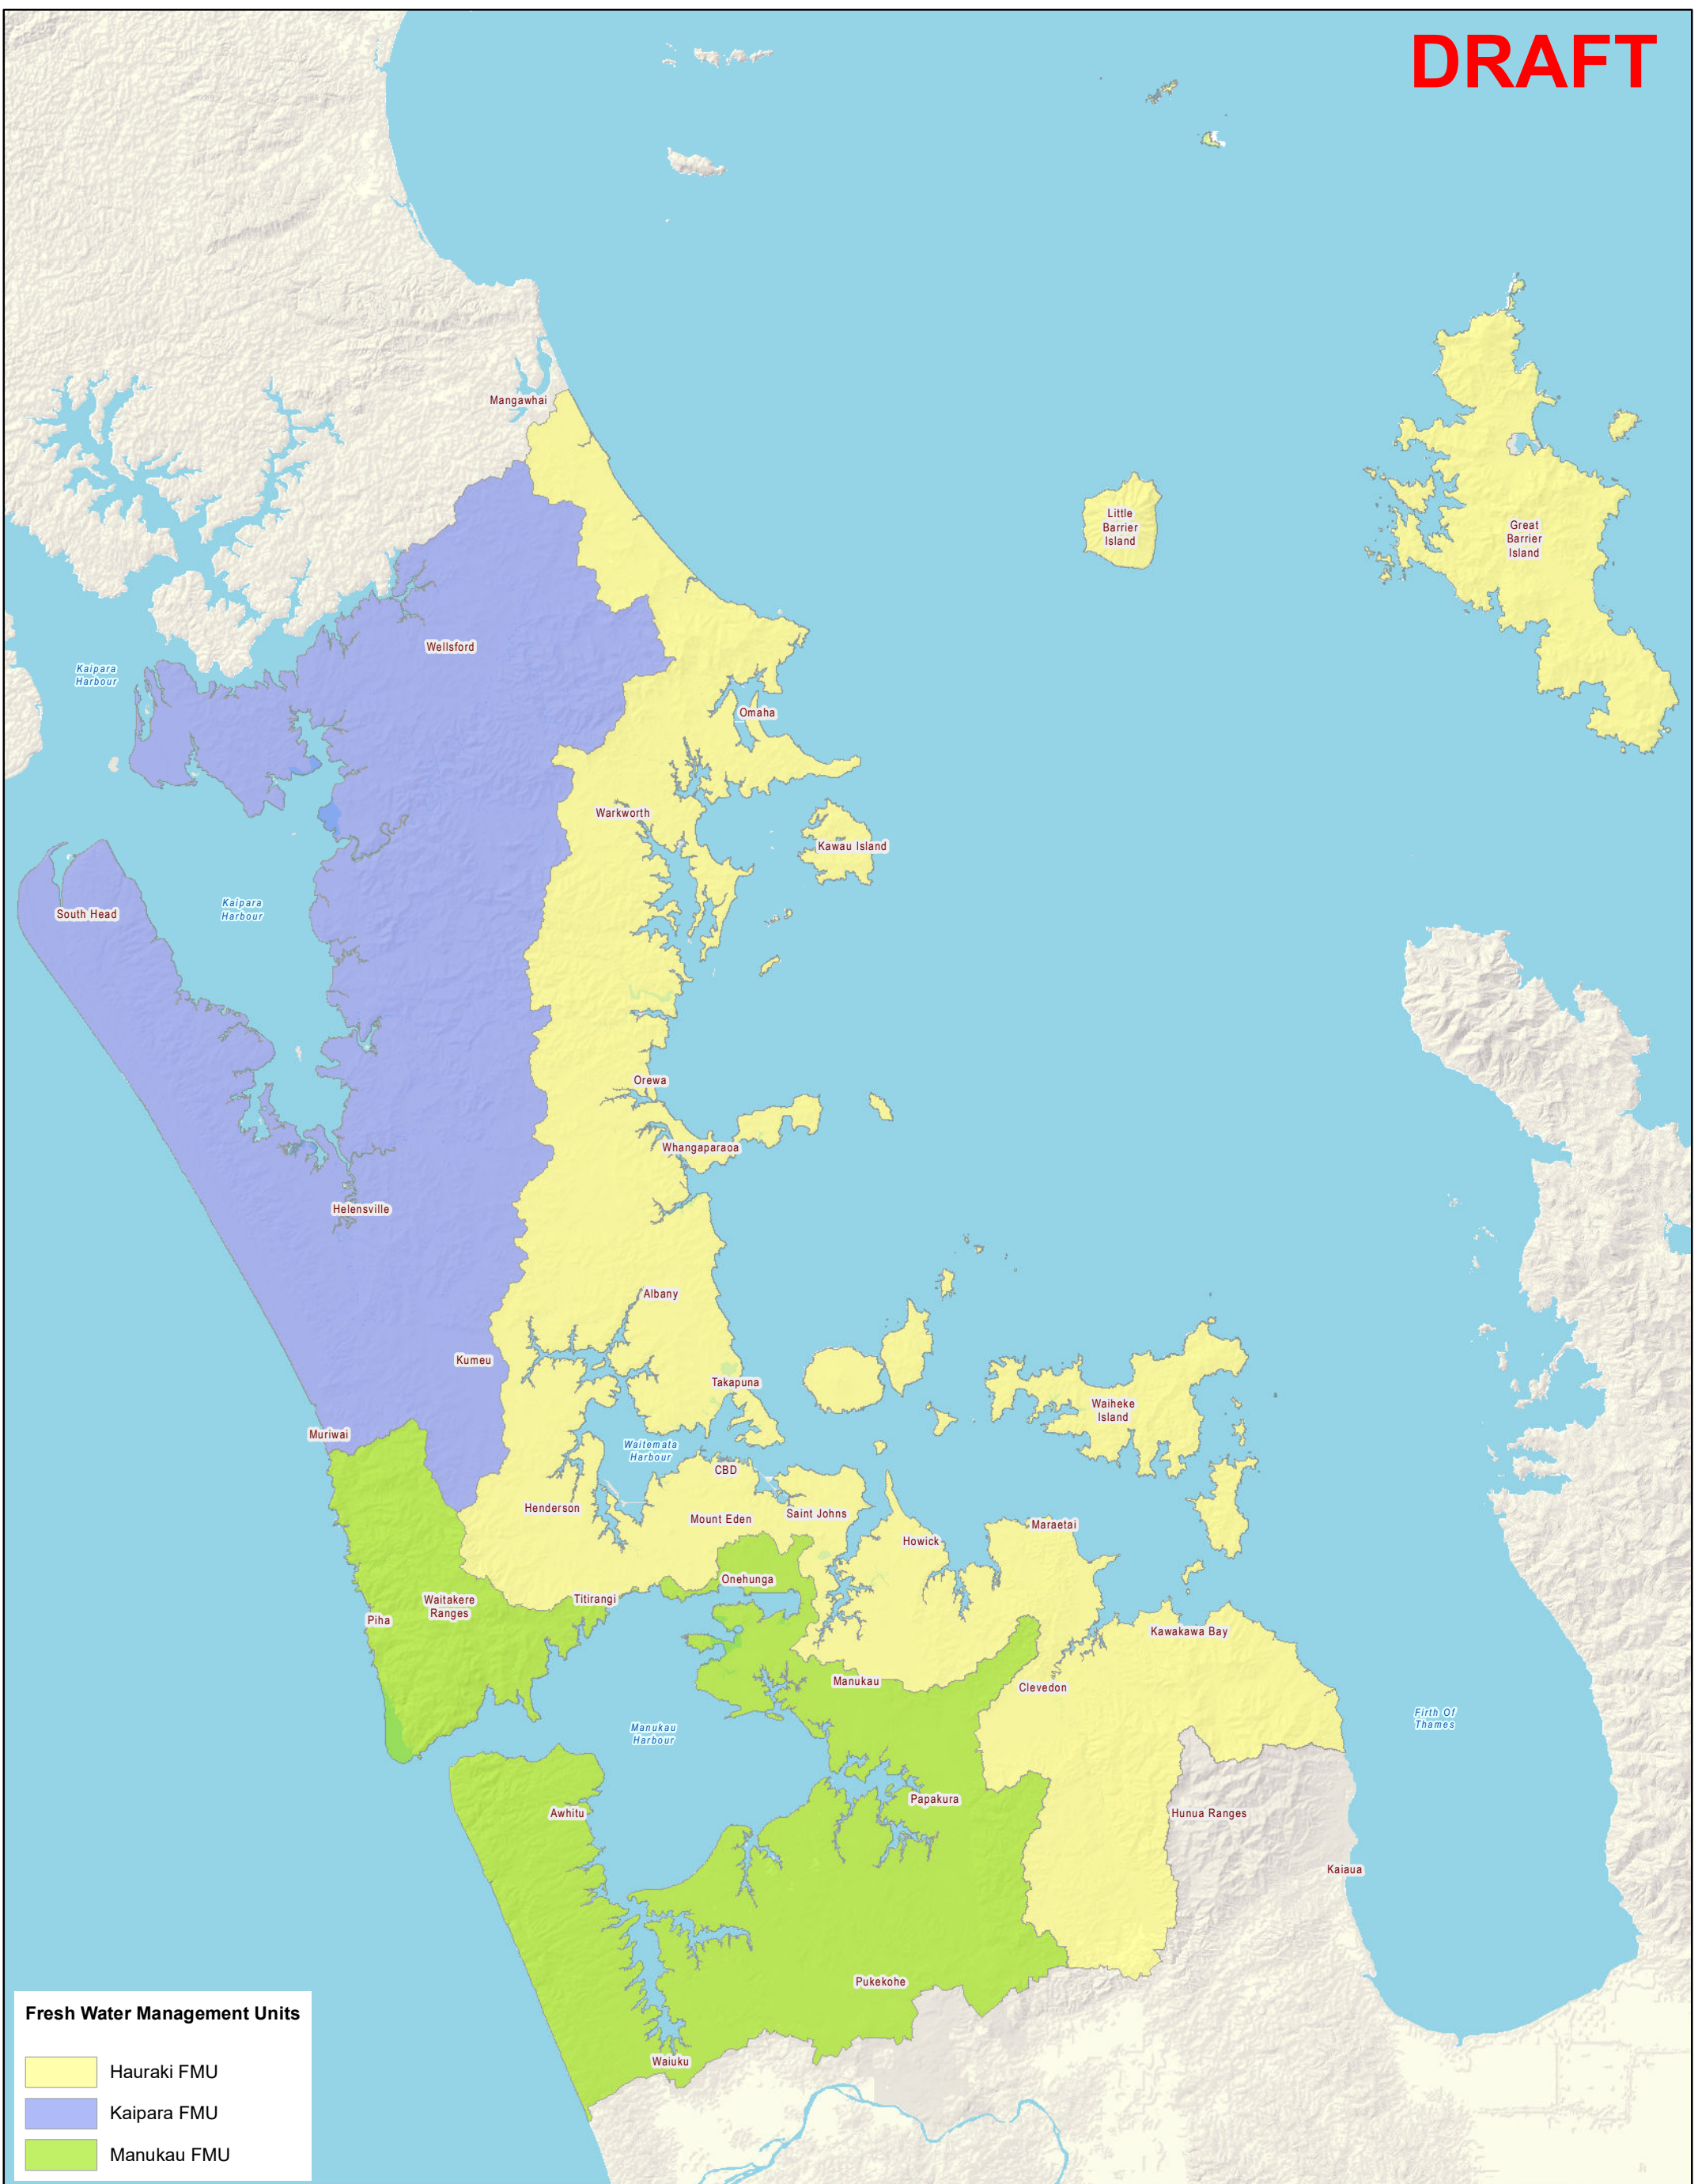

DRAFT

Fresh Water Management Units

-  Hauraki FMU
-  Kaipara FMU
-  Manukau FMU

Whilst due care has been taken, Auckland Council gives no warranty as to the accuracy and completeness of any information on this map/plan and accepts no liability for any error, omission

Date: 17/01/2023

Freshwater Management Units Auckland

Plans and Places