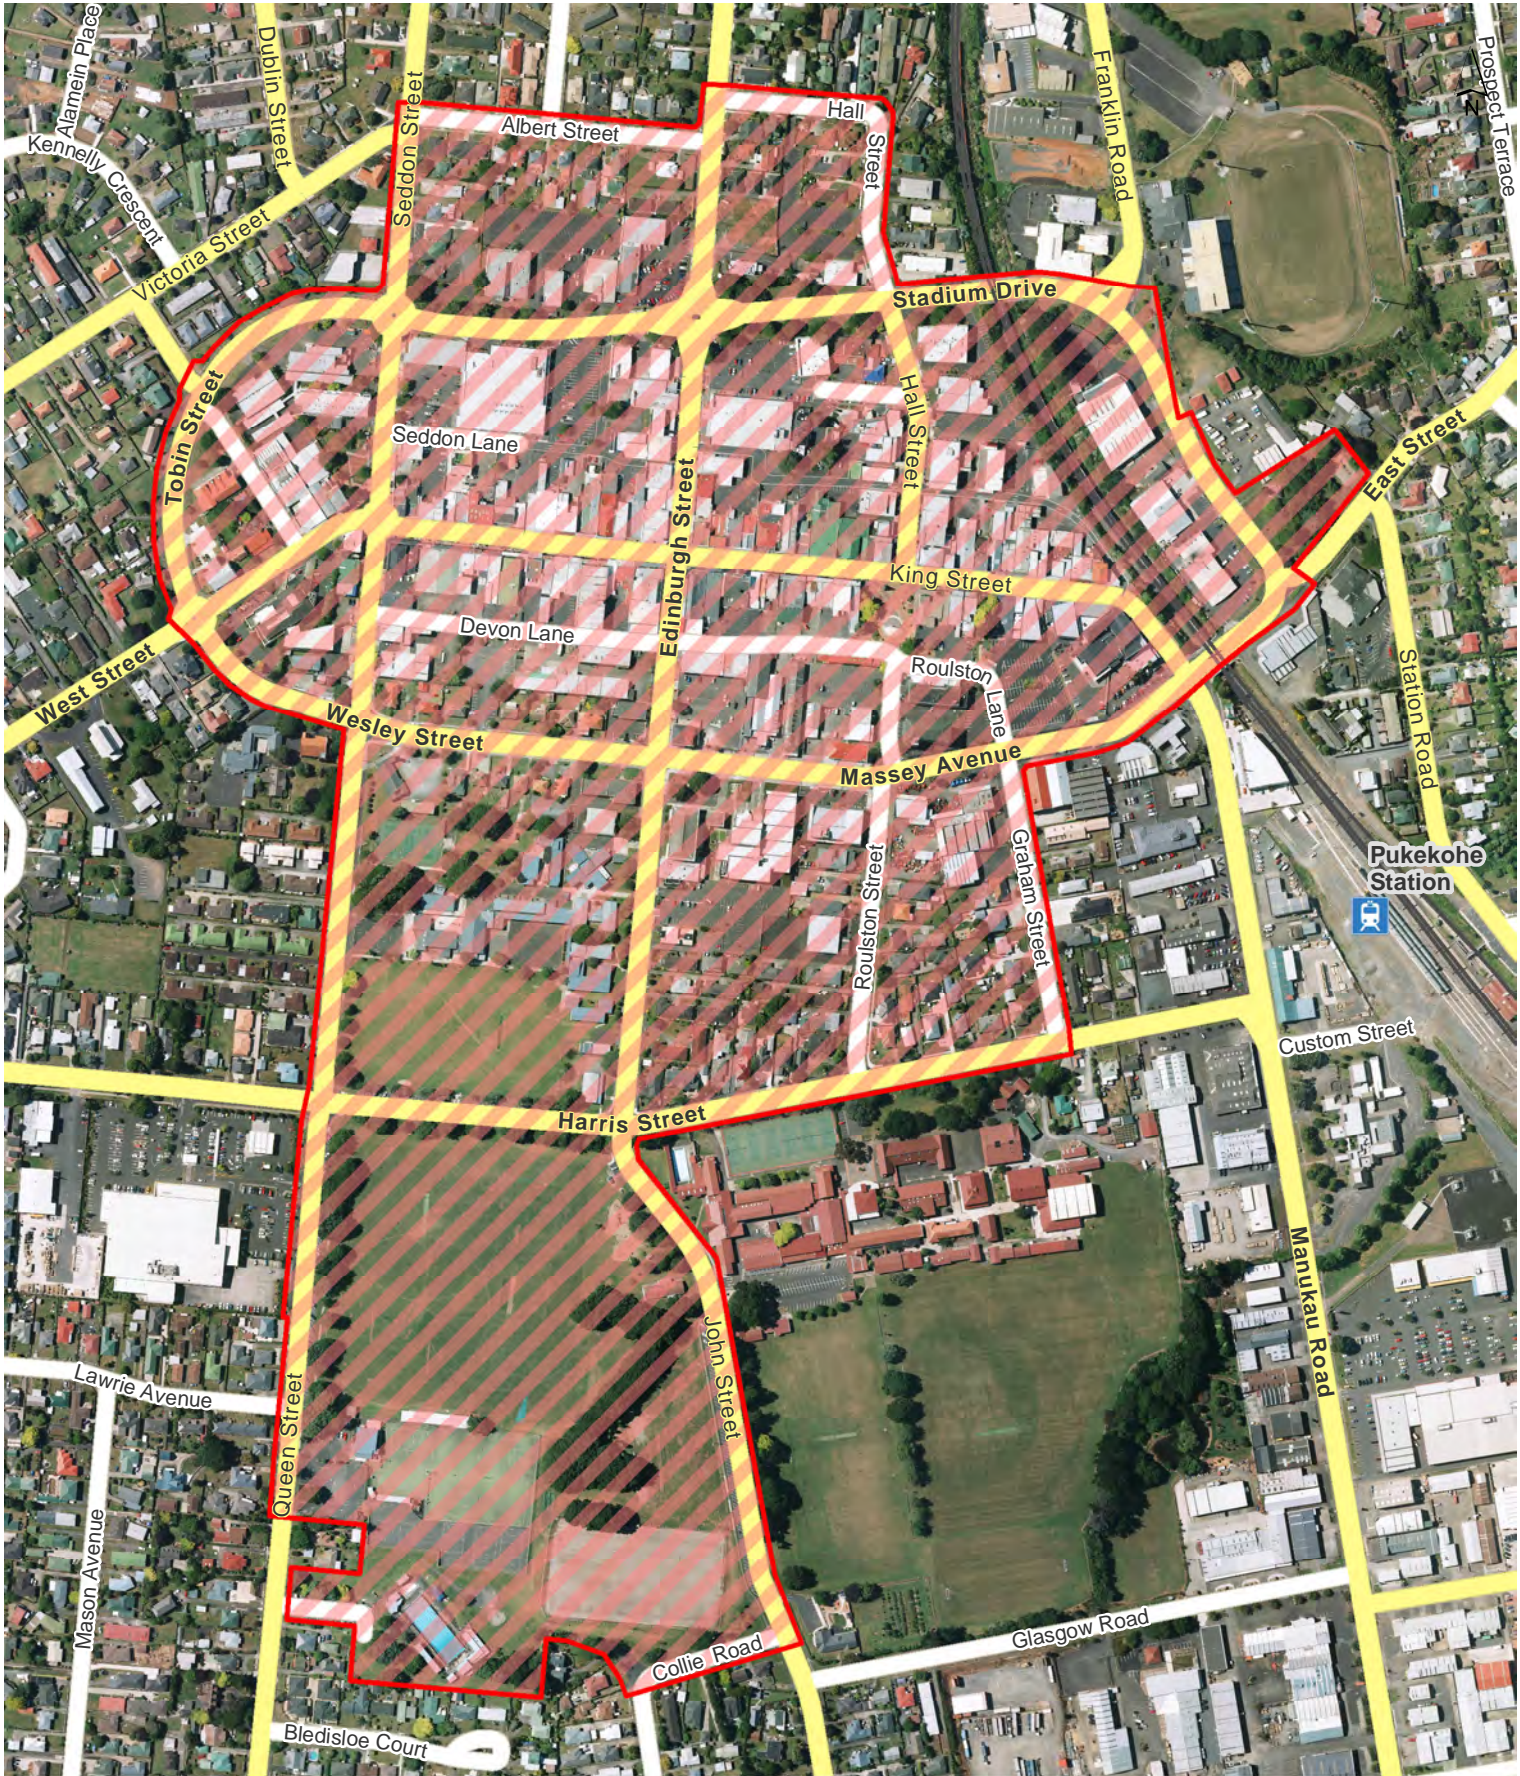

**Beachlands Domain**

Franklin Local Board  
Hours of Operation: 7pm to 7am daily

Locality Guide

0 40 80 120 m

Scale @ A4 = 1:5,540

Date Printed: 16/10/2015