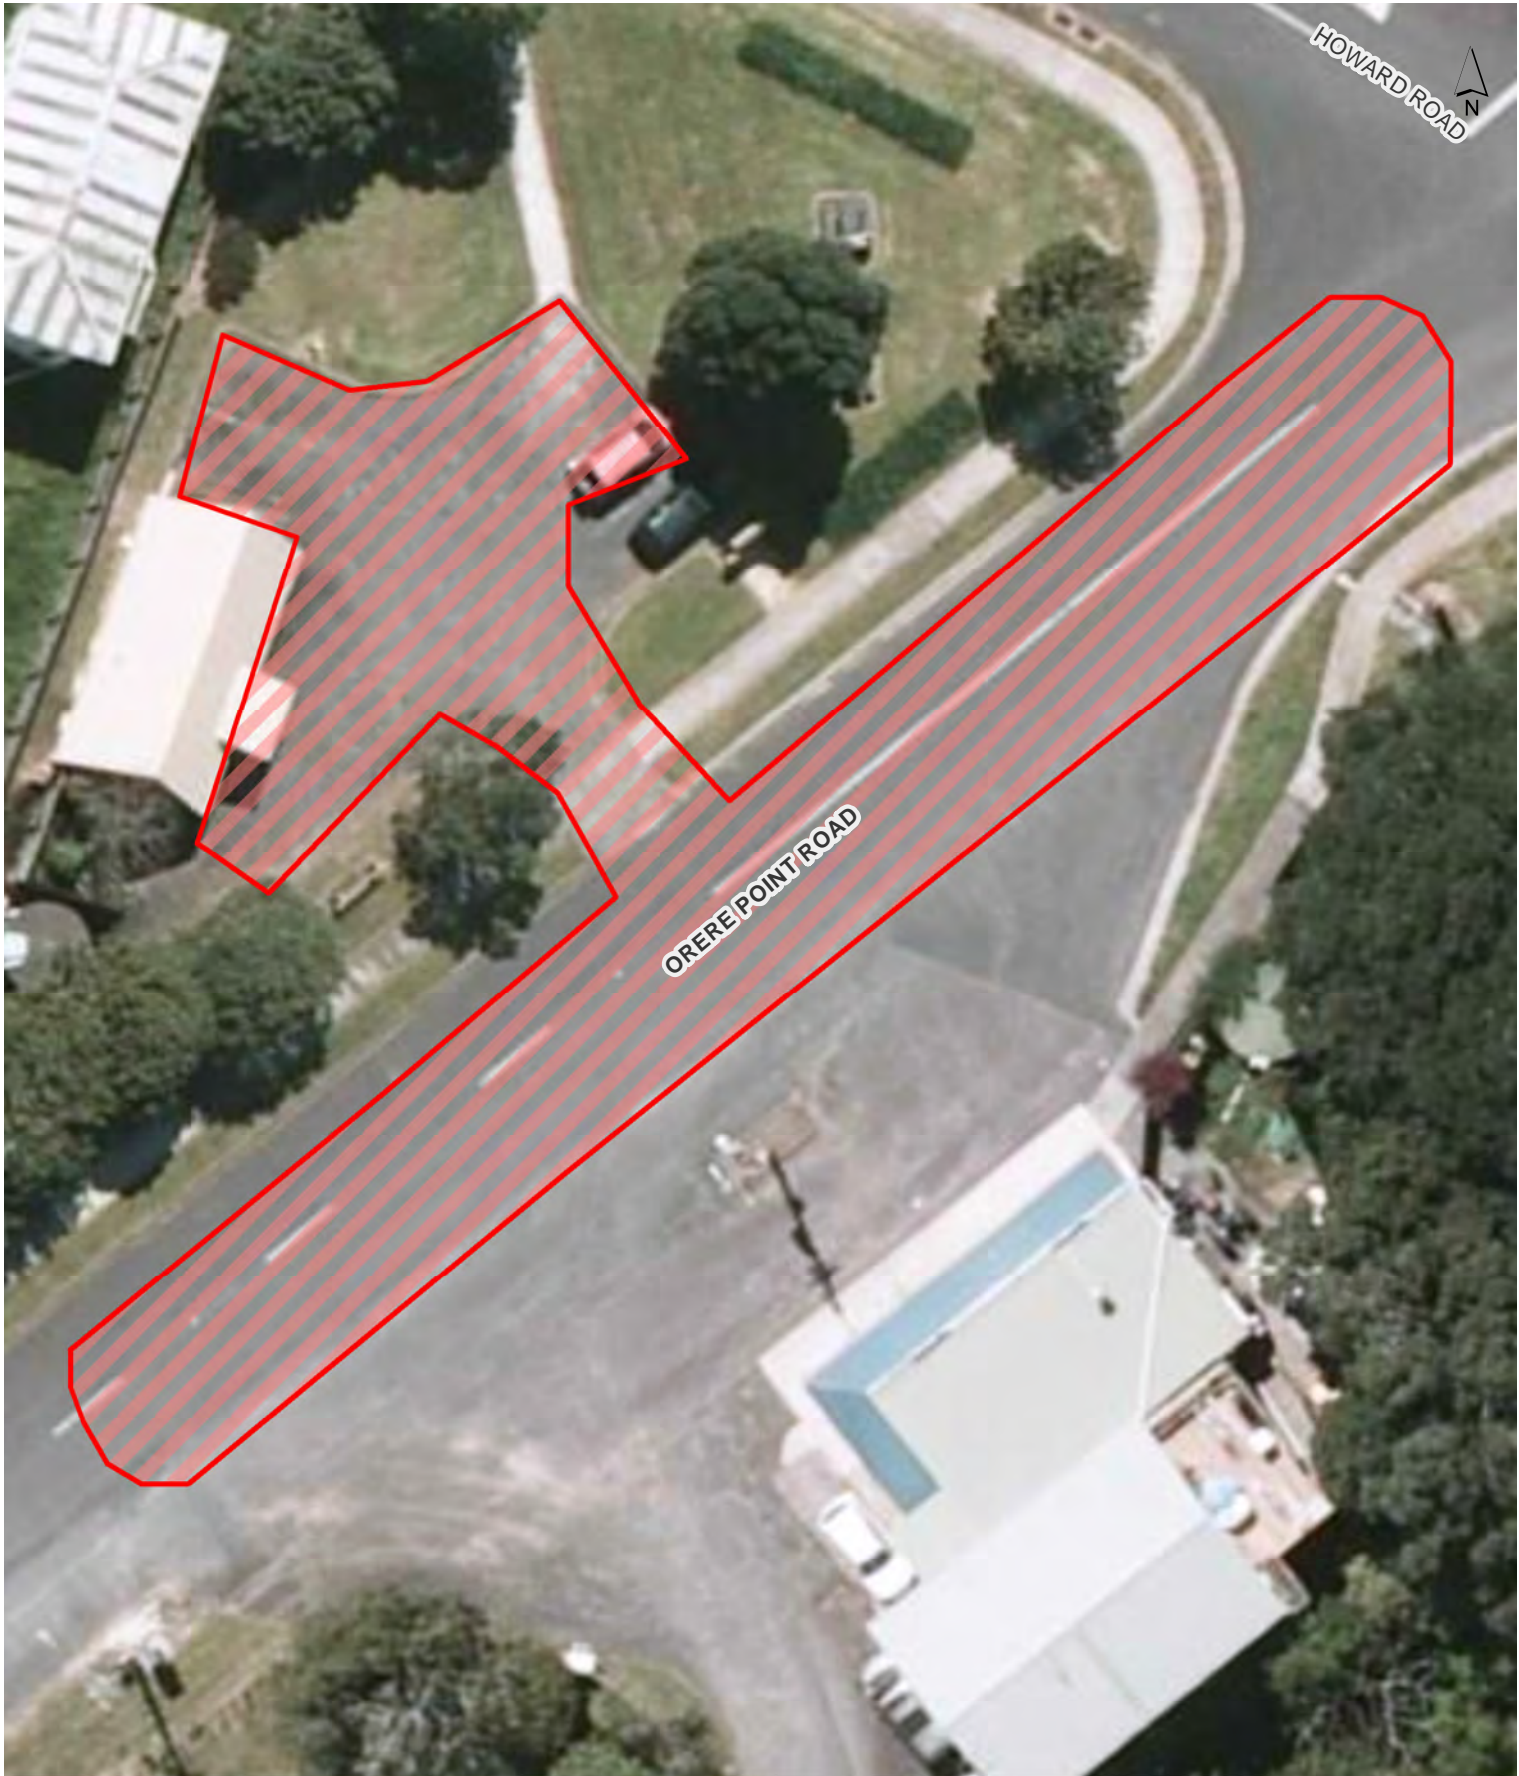

### Maraetai Hall Grounds

Franklin Local Board

Hours of Operation: 24 hours, 7 days a week

**Auckland Council**  
Te Kaunihera o Tāmaki Makaurau

0 2 4 6 m

Scale @ A4 = 1:280

Date Printed: 16/10/2015

**Orere Point Library Grounds**