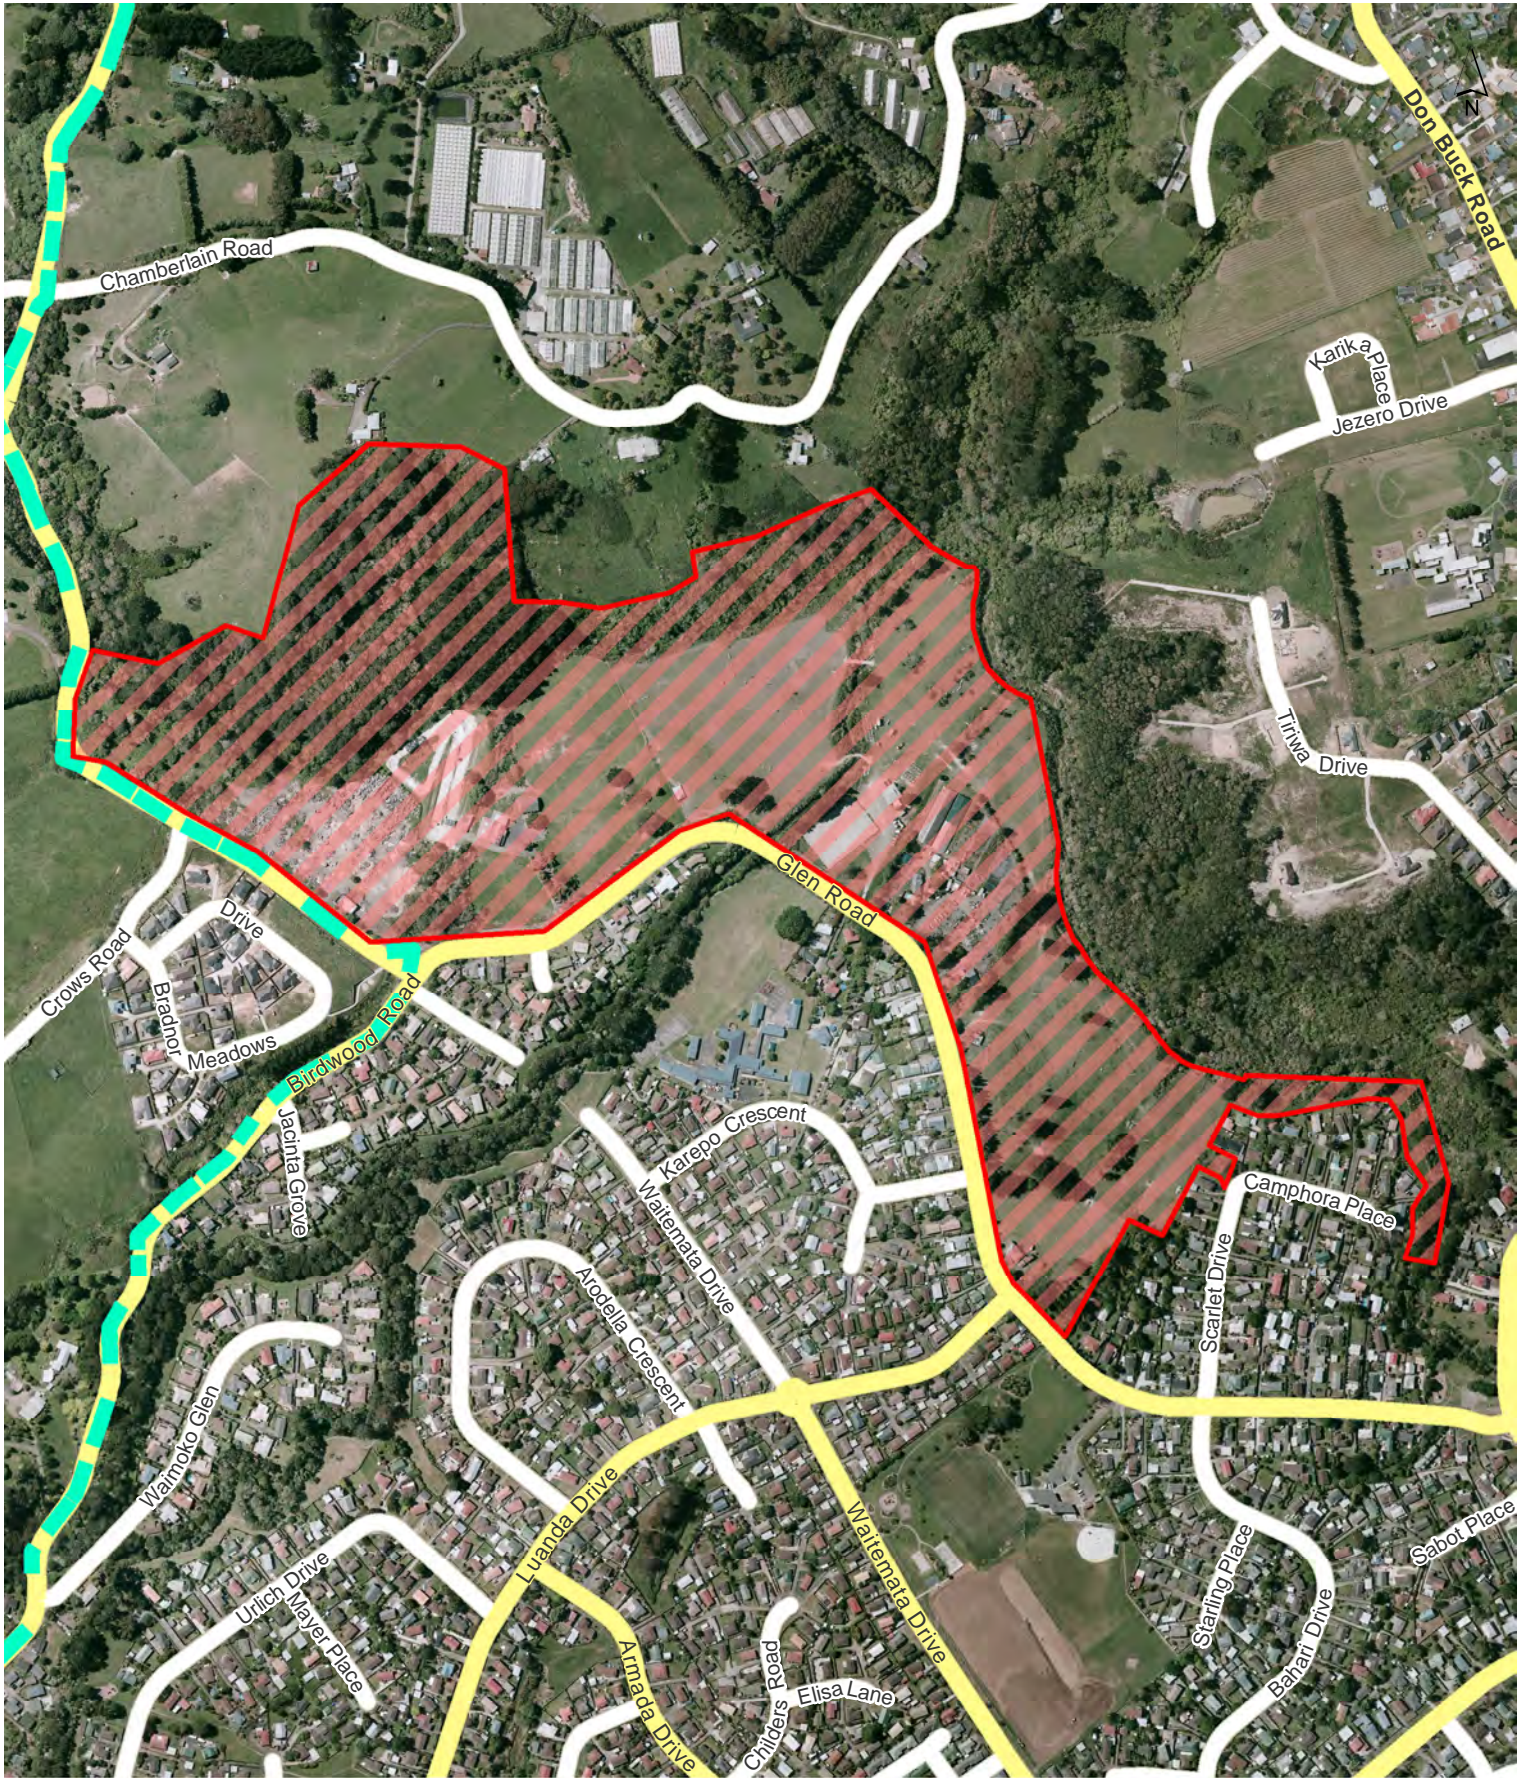

0 30 60 90 m

Scale @ A4 = 1:3,850

Date Printed: 16/10/2015

**Auckland Council**  
Te Kaunihera o Tāmaki Makaurau

Locality Guide

**Te Rangi Hiroa Reserve / Birdwood Winery**

Henderson-Massey Local Board  
Hours of Operation: 7pm to 7am daily