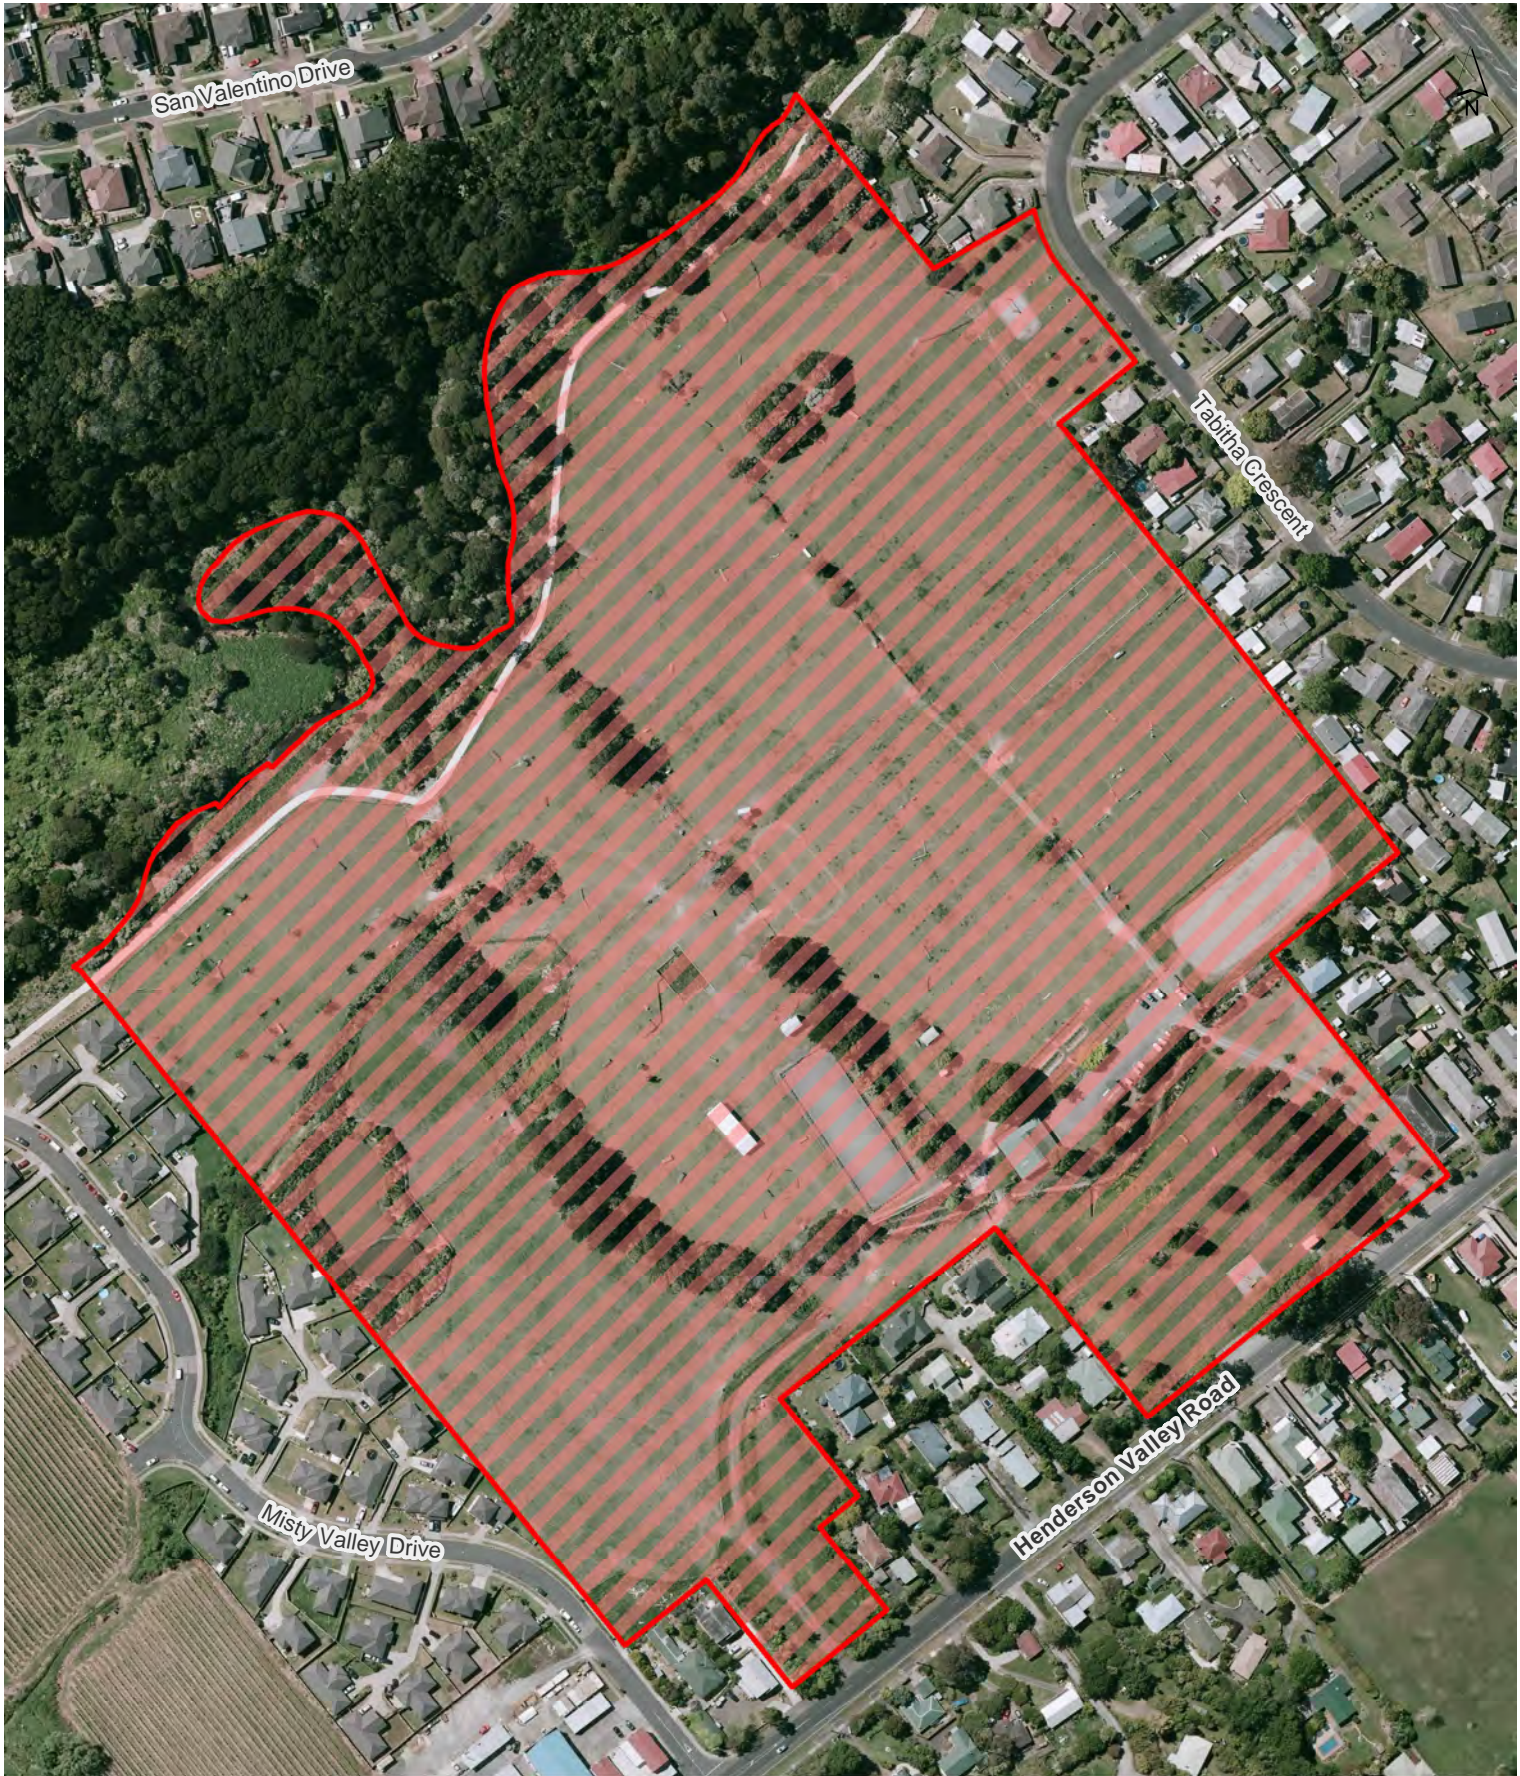

Locality Guide

Henderson Valley Park

Henderson-Massey Local Board
Hours of Operation: 7pm to 7am daily

0 20 40 60 m

Scale @ A4 = 1:2,760

Date Printed: 16/10/2015

Auckland Council
Te Kaunihera o Tāmaki Makaurau