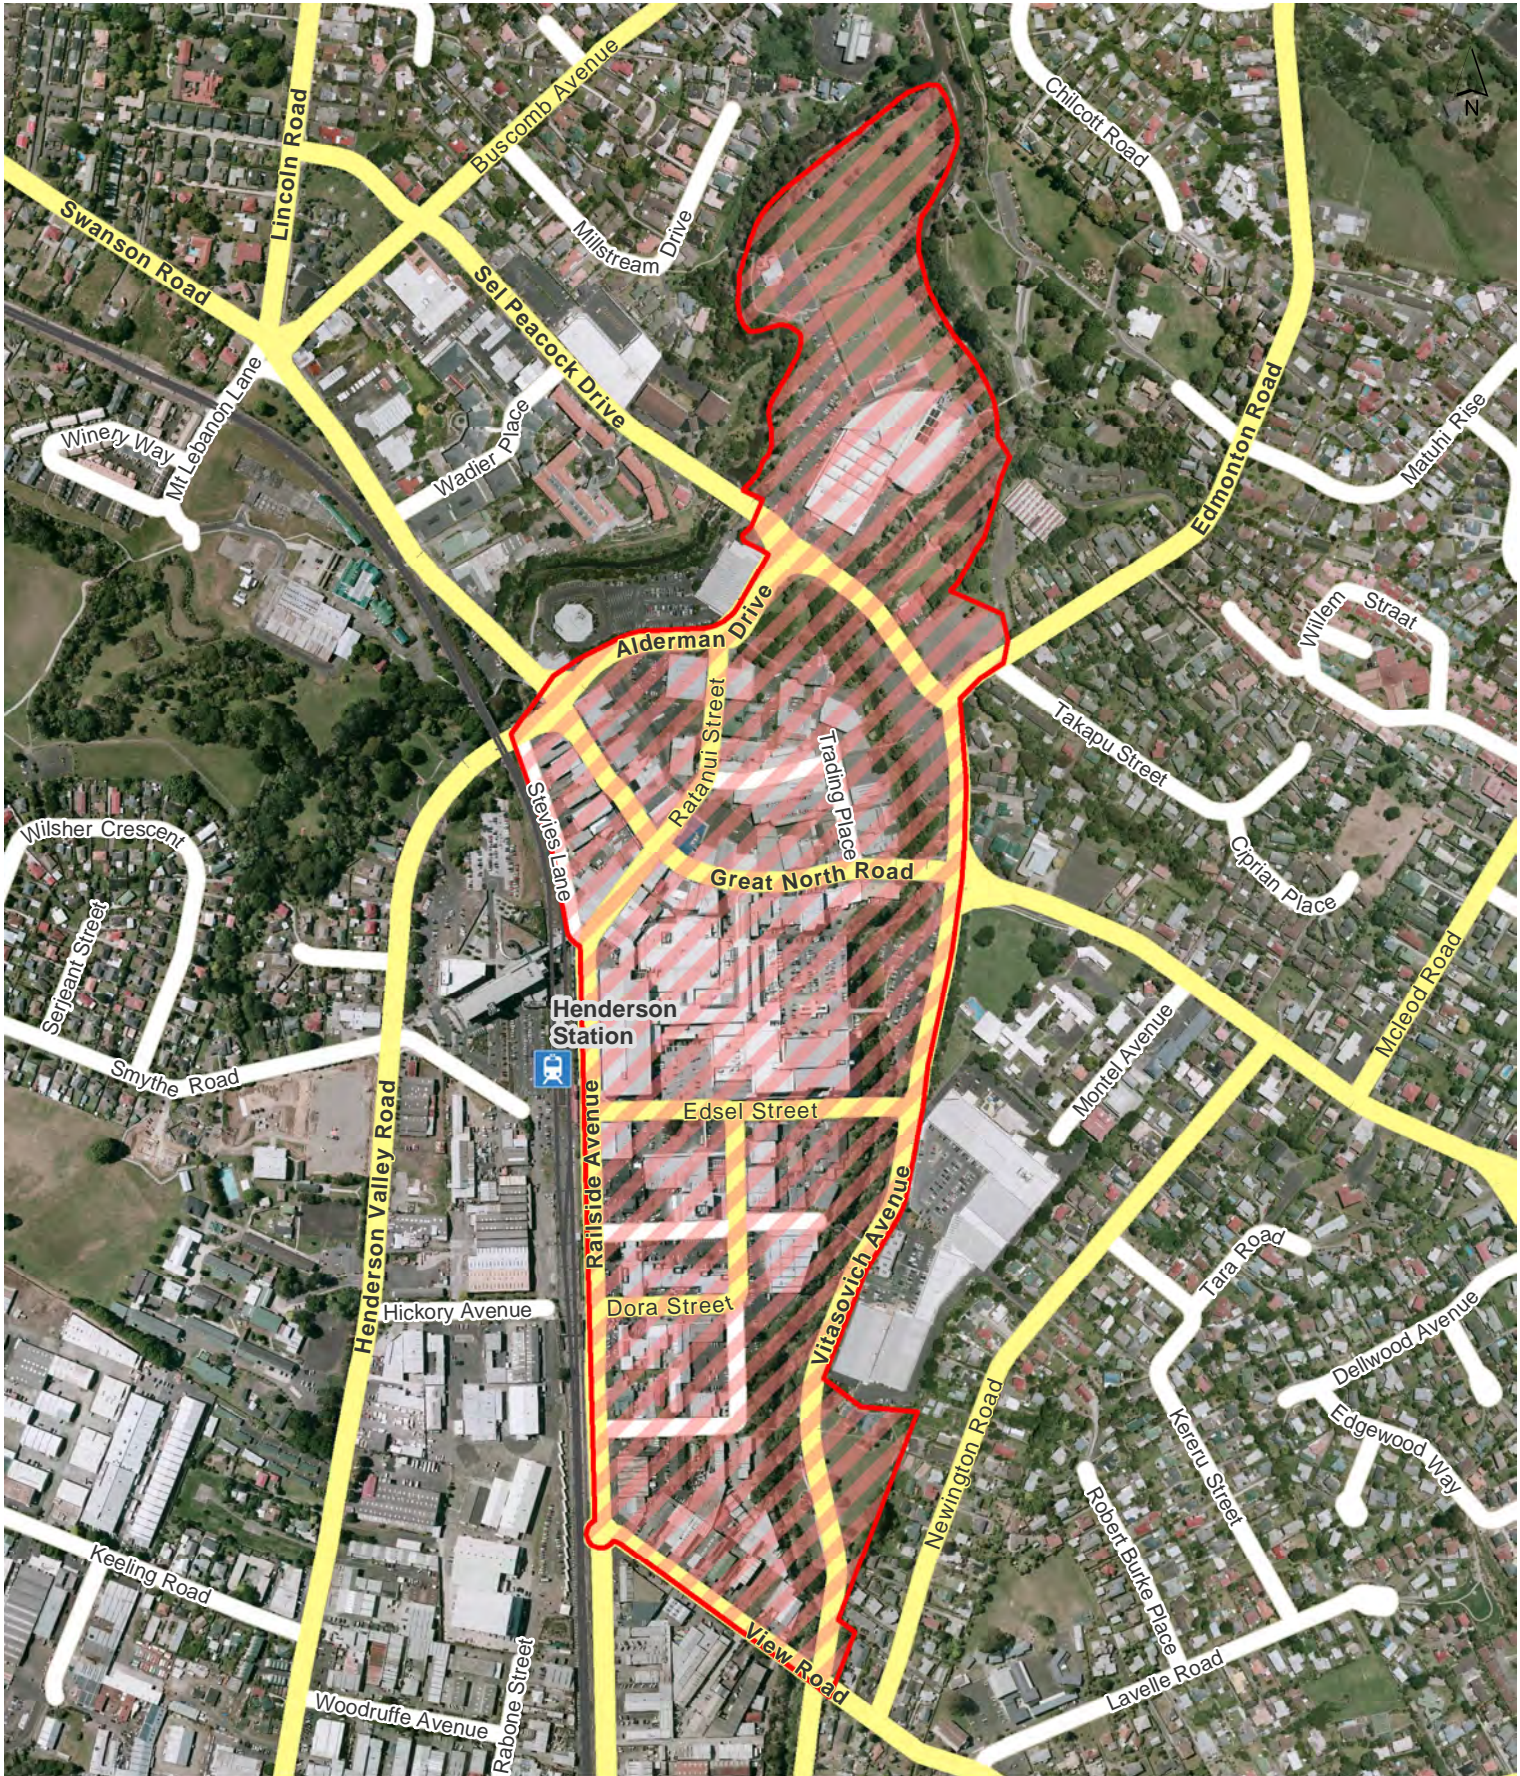

Locality Guide

Henderson Town Centre

Henderson-Massey Local Board
Hours of Operation: 24 hours, 7 days a week

0 60 120 180 m

Scale @ A4 = 1:7,420

Date Printed: 16/10/2015

Auckland Council
Te Kaunihera o Tāmaki Makaurau