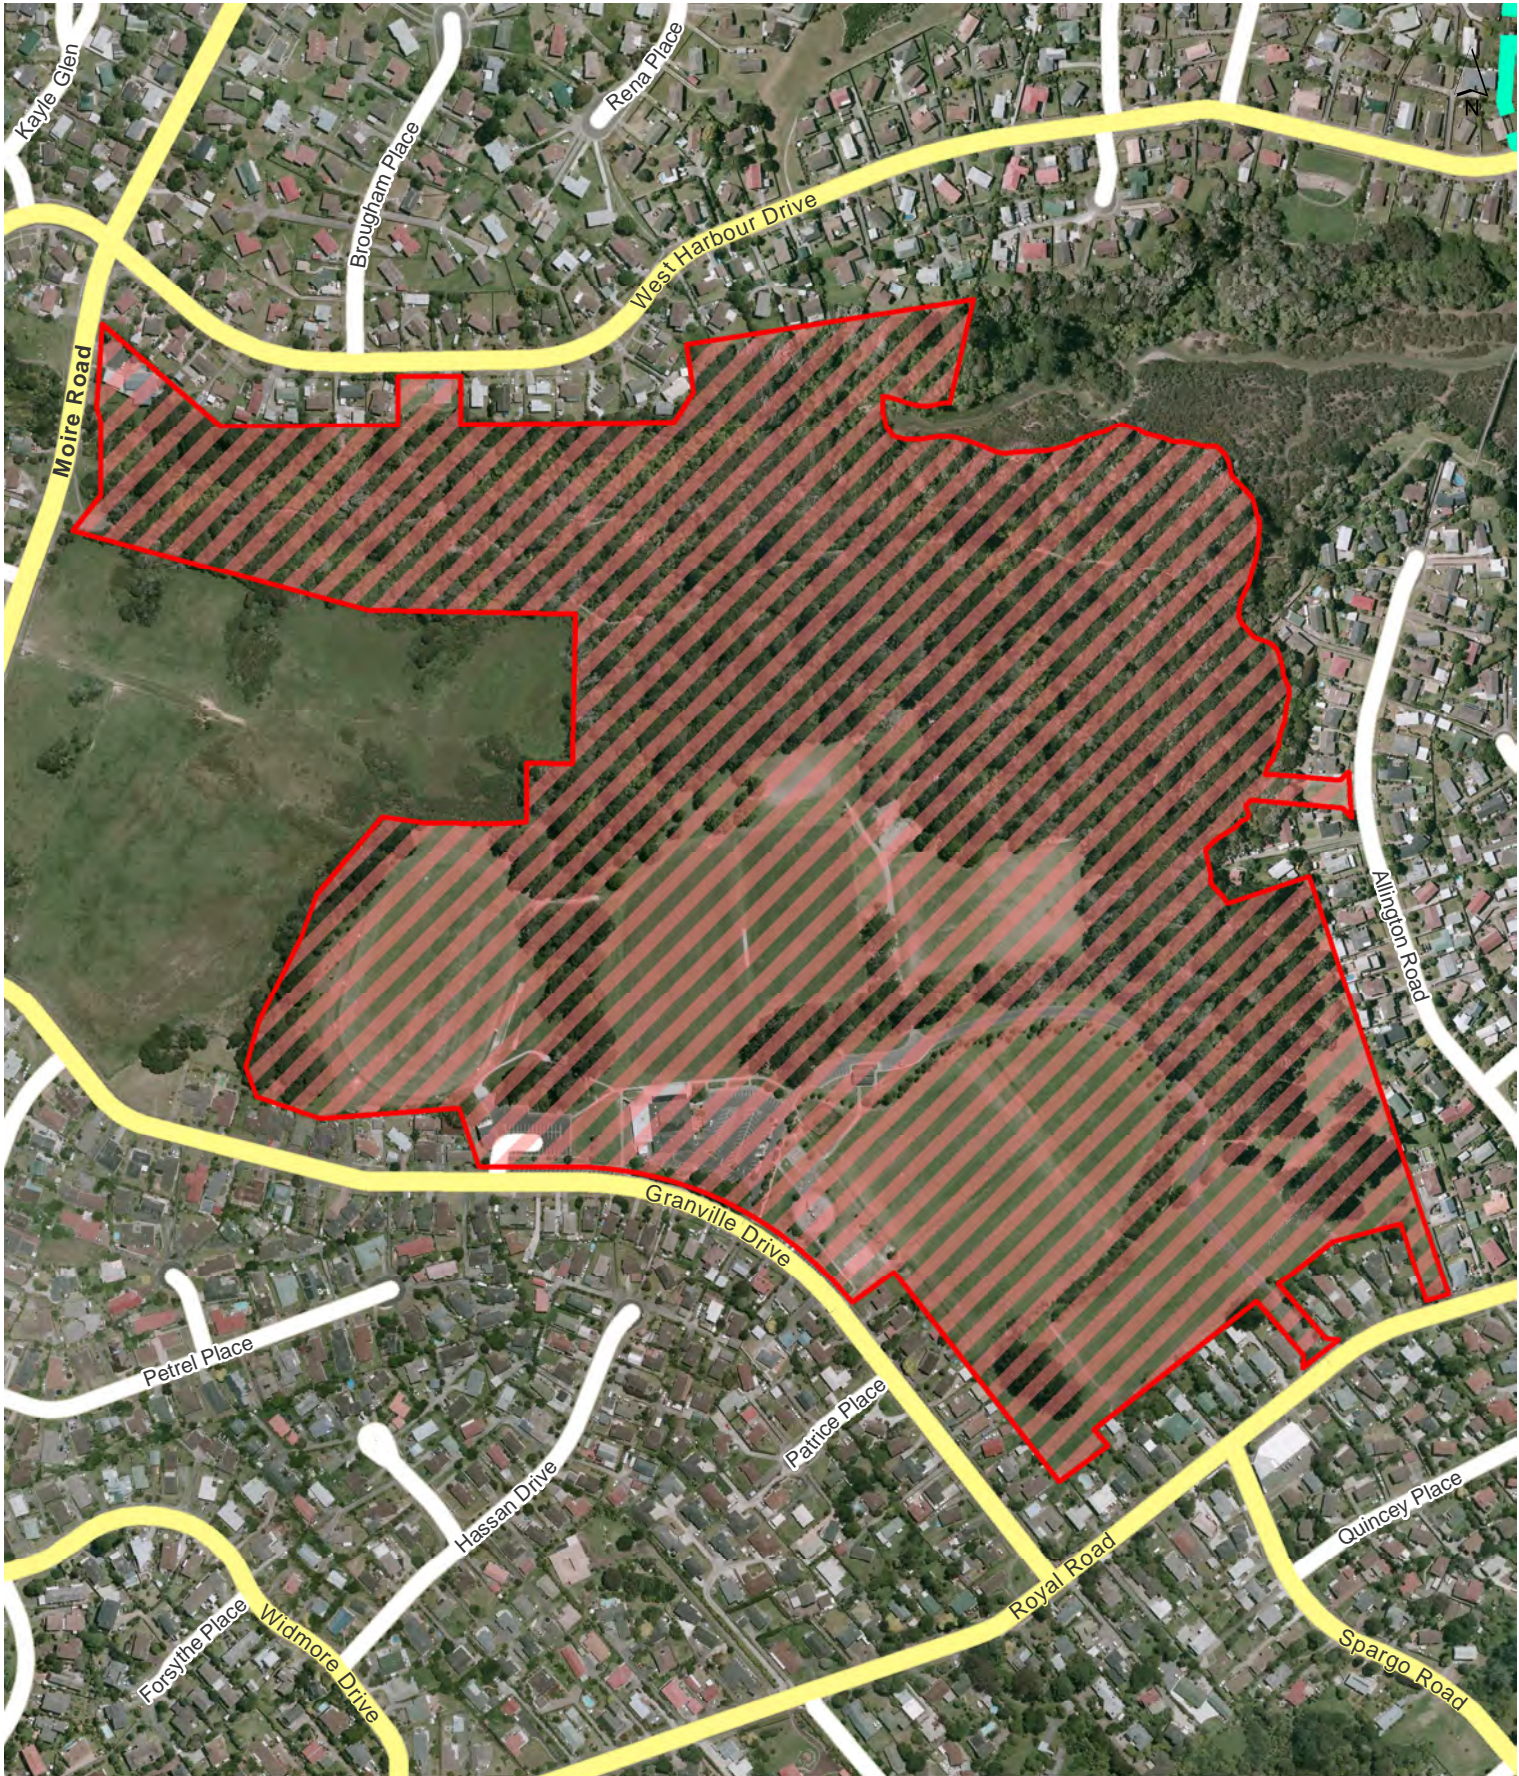

Locality Guide

Moire Park

Henderson-Massey Local Board
Hours of Operation: 7pm to 7am daily

0 40 80 120 m

Scale @ A4 = 1:5,020

Date Printed: 16/10/2015

Auckland Council
Te Kaunihera o Tāmaki Makaurau