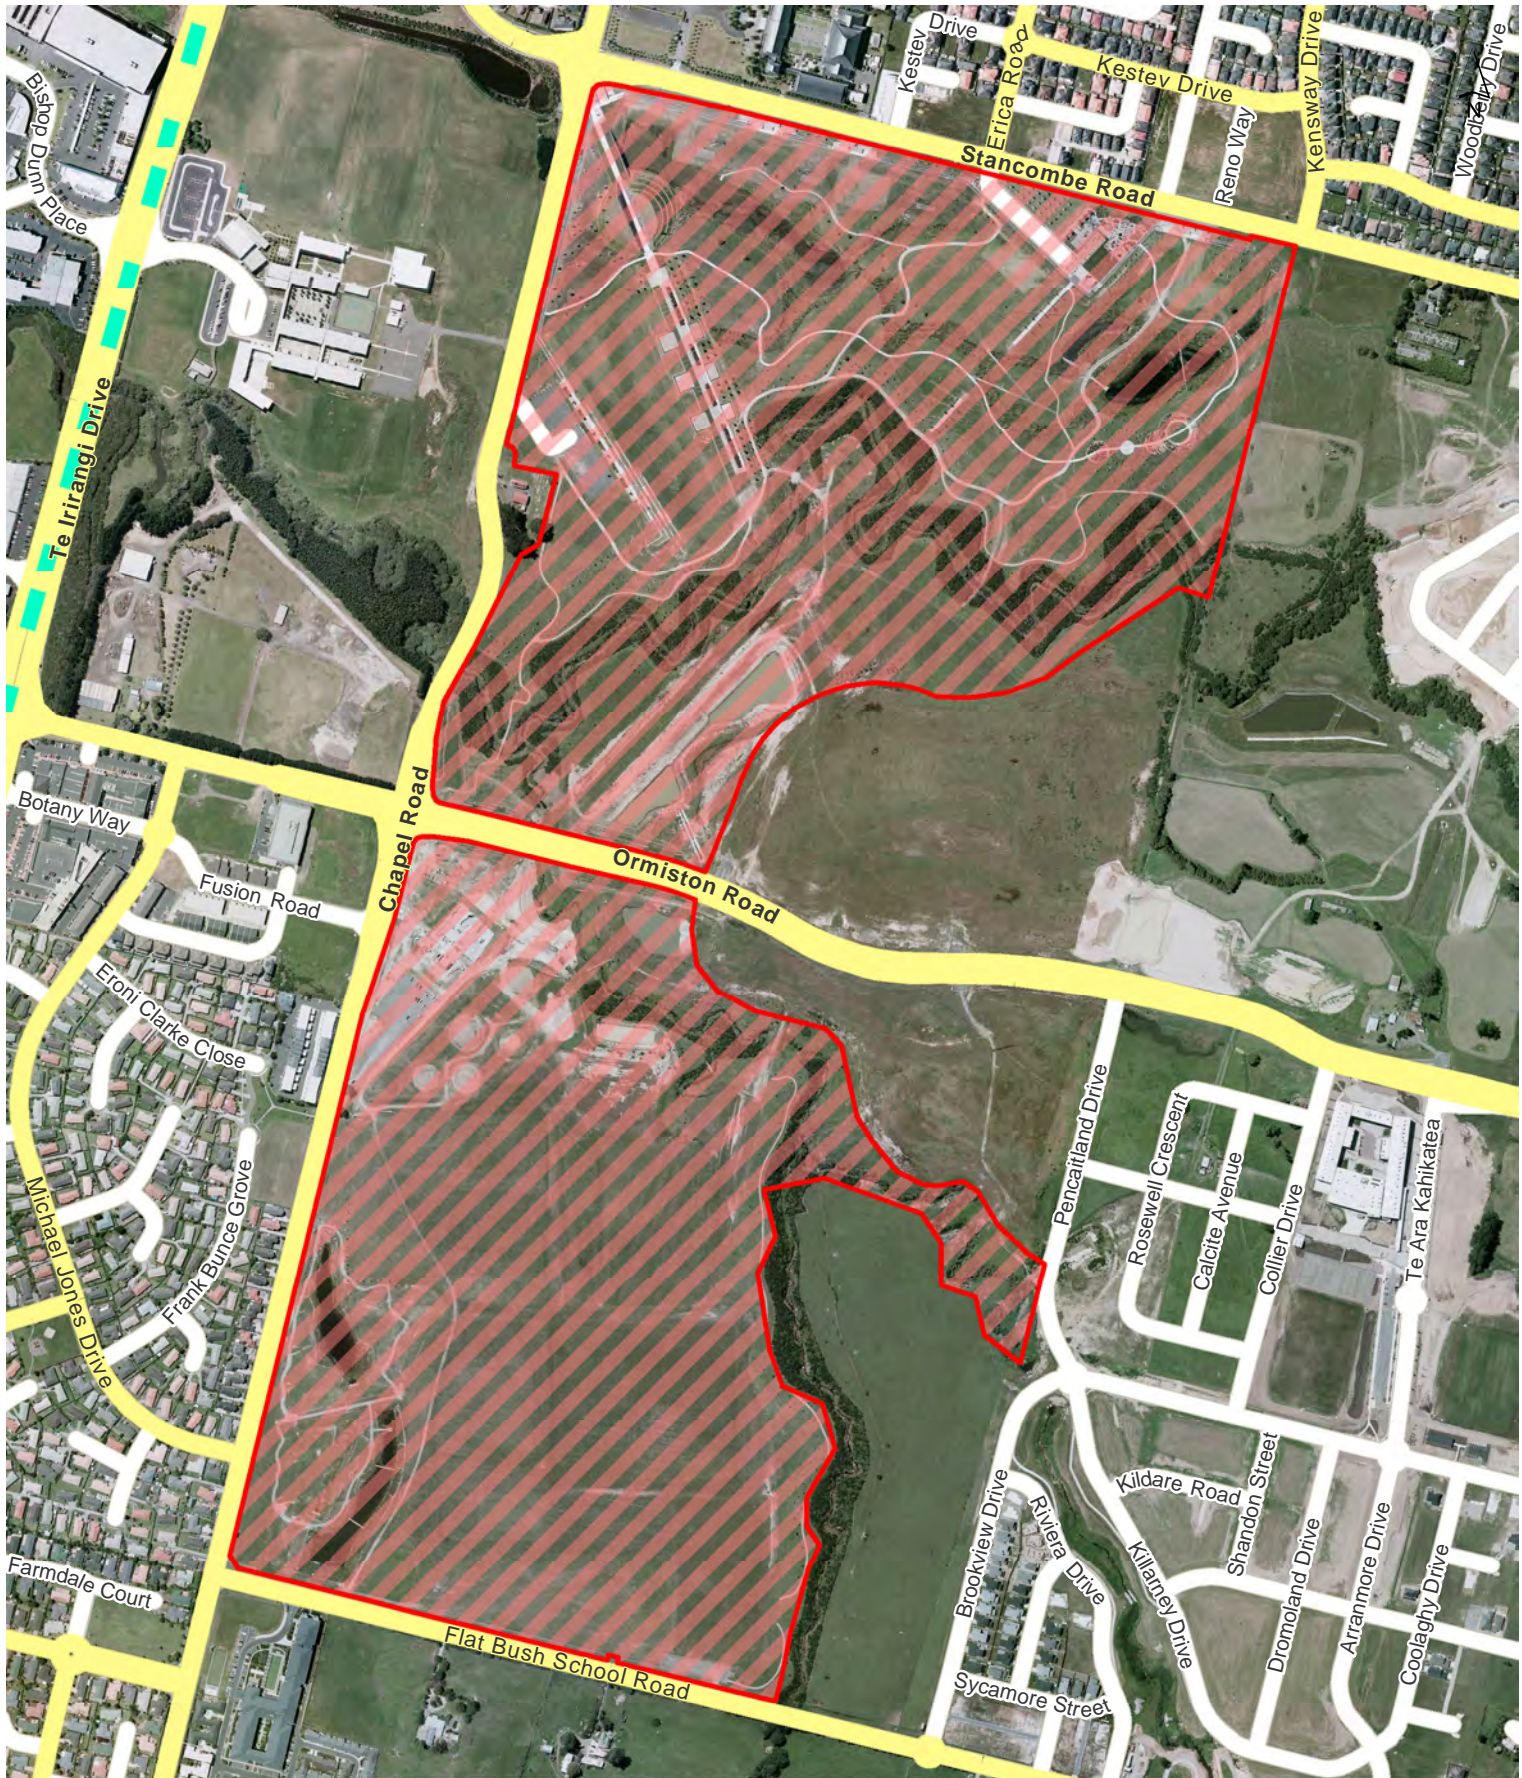

Maps of alcohol bans in the Howick Local Board area

Map Number	Alcohol ban area	Operative time	Commencement
1	Barry Curtis Park	24 hours, 7 days a week	31 October 2015
2	Bleakhouse Reserve	24 hours, 7 days a week	31 October 2015
3	Blundell Park	24 hours, 7 days a week	31 October 2015
4	Bowscale Place Walkway and Tarnica Park	24 hours, 7 days a week	31 October 2015
5	Bucklands Beach	24 hours, 7 days a week	31 October 2015
6	Cascades Walkway	24 hours, 7 days a week	31 October 2015
7	Cockle Bay	24 hours, 7 days a week	31 October 2015
8	Eastern Beach	24 hours, 7 days a week	31 October 2015
9	Falstaff Place and Reserve	24 hours, 7 days a week	31 October 2015
10	Howick Beach	24 hours, 7 days a week	31 October 2015
11	Howick Village Town Centre	24 hours, 7 days a week	31 October 2015
12	Lloyd Elsmore Park	24 hours, 7 days a week	31 October 2015
13	Marine Parade	24 hours, 7 days a week	31 October 2015
14	McCahill Views Reserve	24 hours, 7 days a week	31 October 2015
15	Meadowland Park	24 hours, 7 days a week	31 October 2015
16	Mellons Bay	24 hours, 7 days a week	31 October 2015
17	William Green Domain	24 hours, 7 days a week	31 October 2015
18	Earnslaw Park	7pm to 7am daily	31 October 2015
19	Howick Domain	7pm to 7am daily	31 October 2015
20	Highbrook boat-ramp, carpark, Lady Fisher Place and part of Waouru Road	24 hours, 7 days a week	8 December 2022