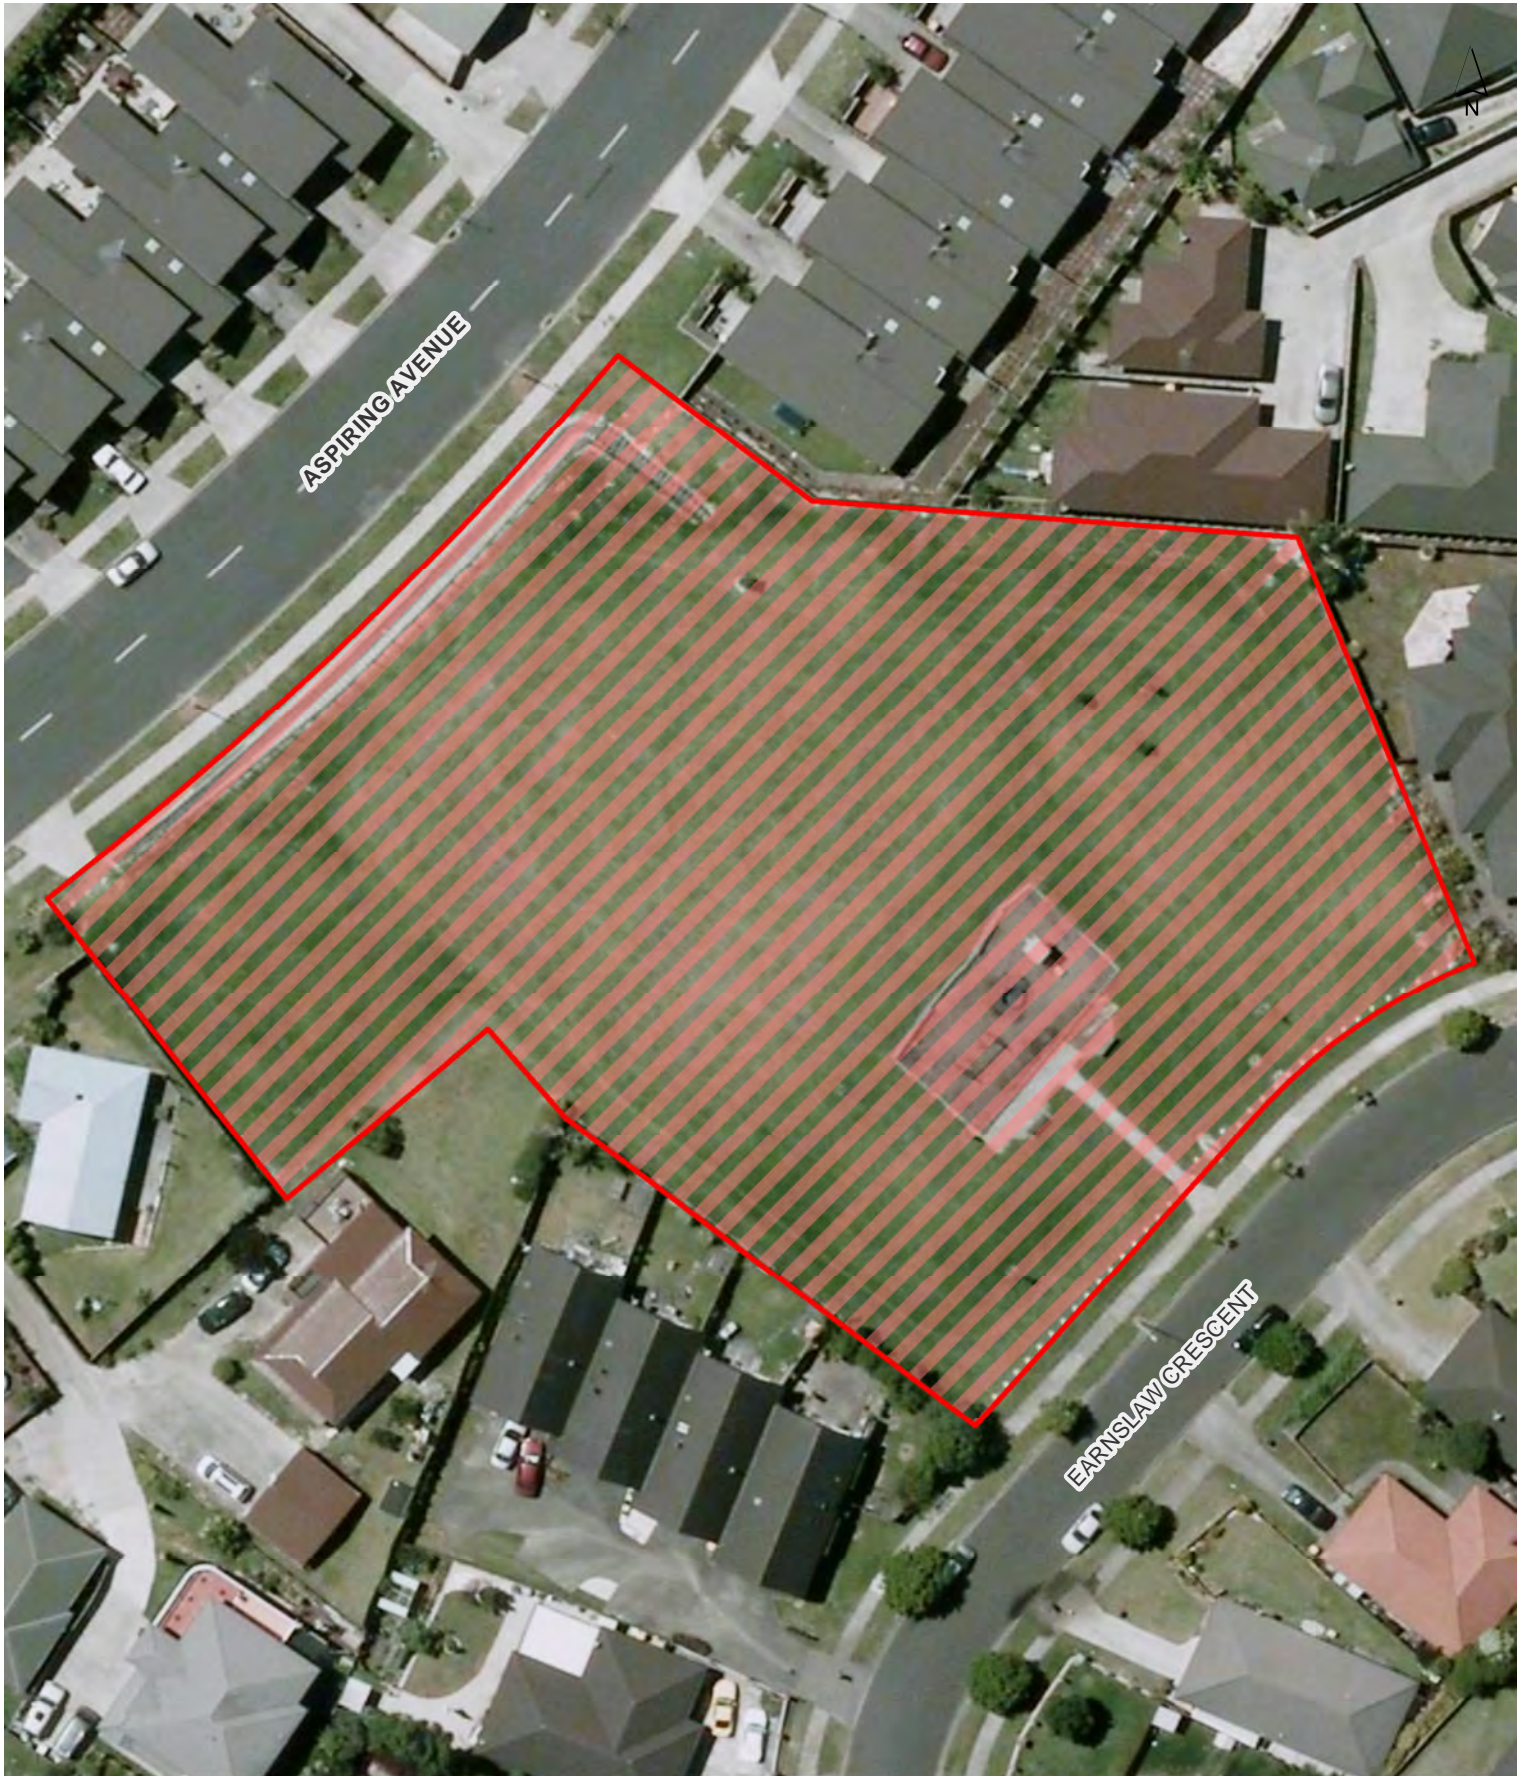

Date Printed: 16/10/2015

William Green Domain

Howick Local Board

Hours of Operation: 24 hours, 7 days a week

ASPIRING AVENUE

EARNSLAW CRESCENT

0 5 10 15 m

Scale @ A4 = 1:600