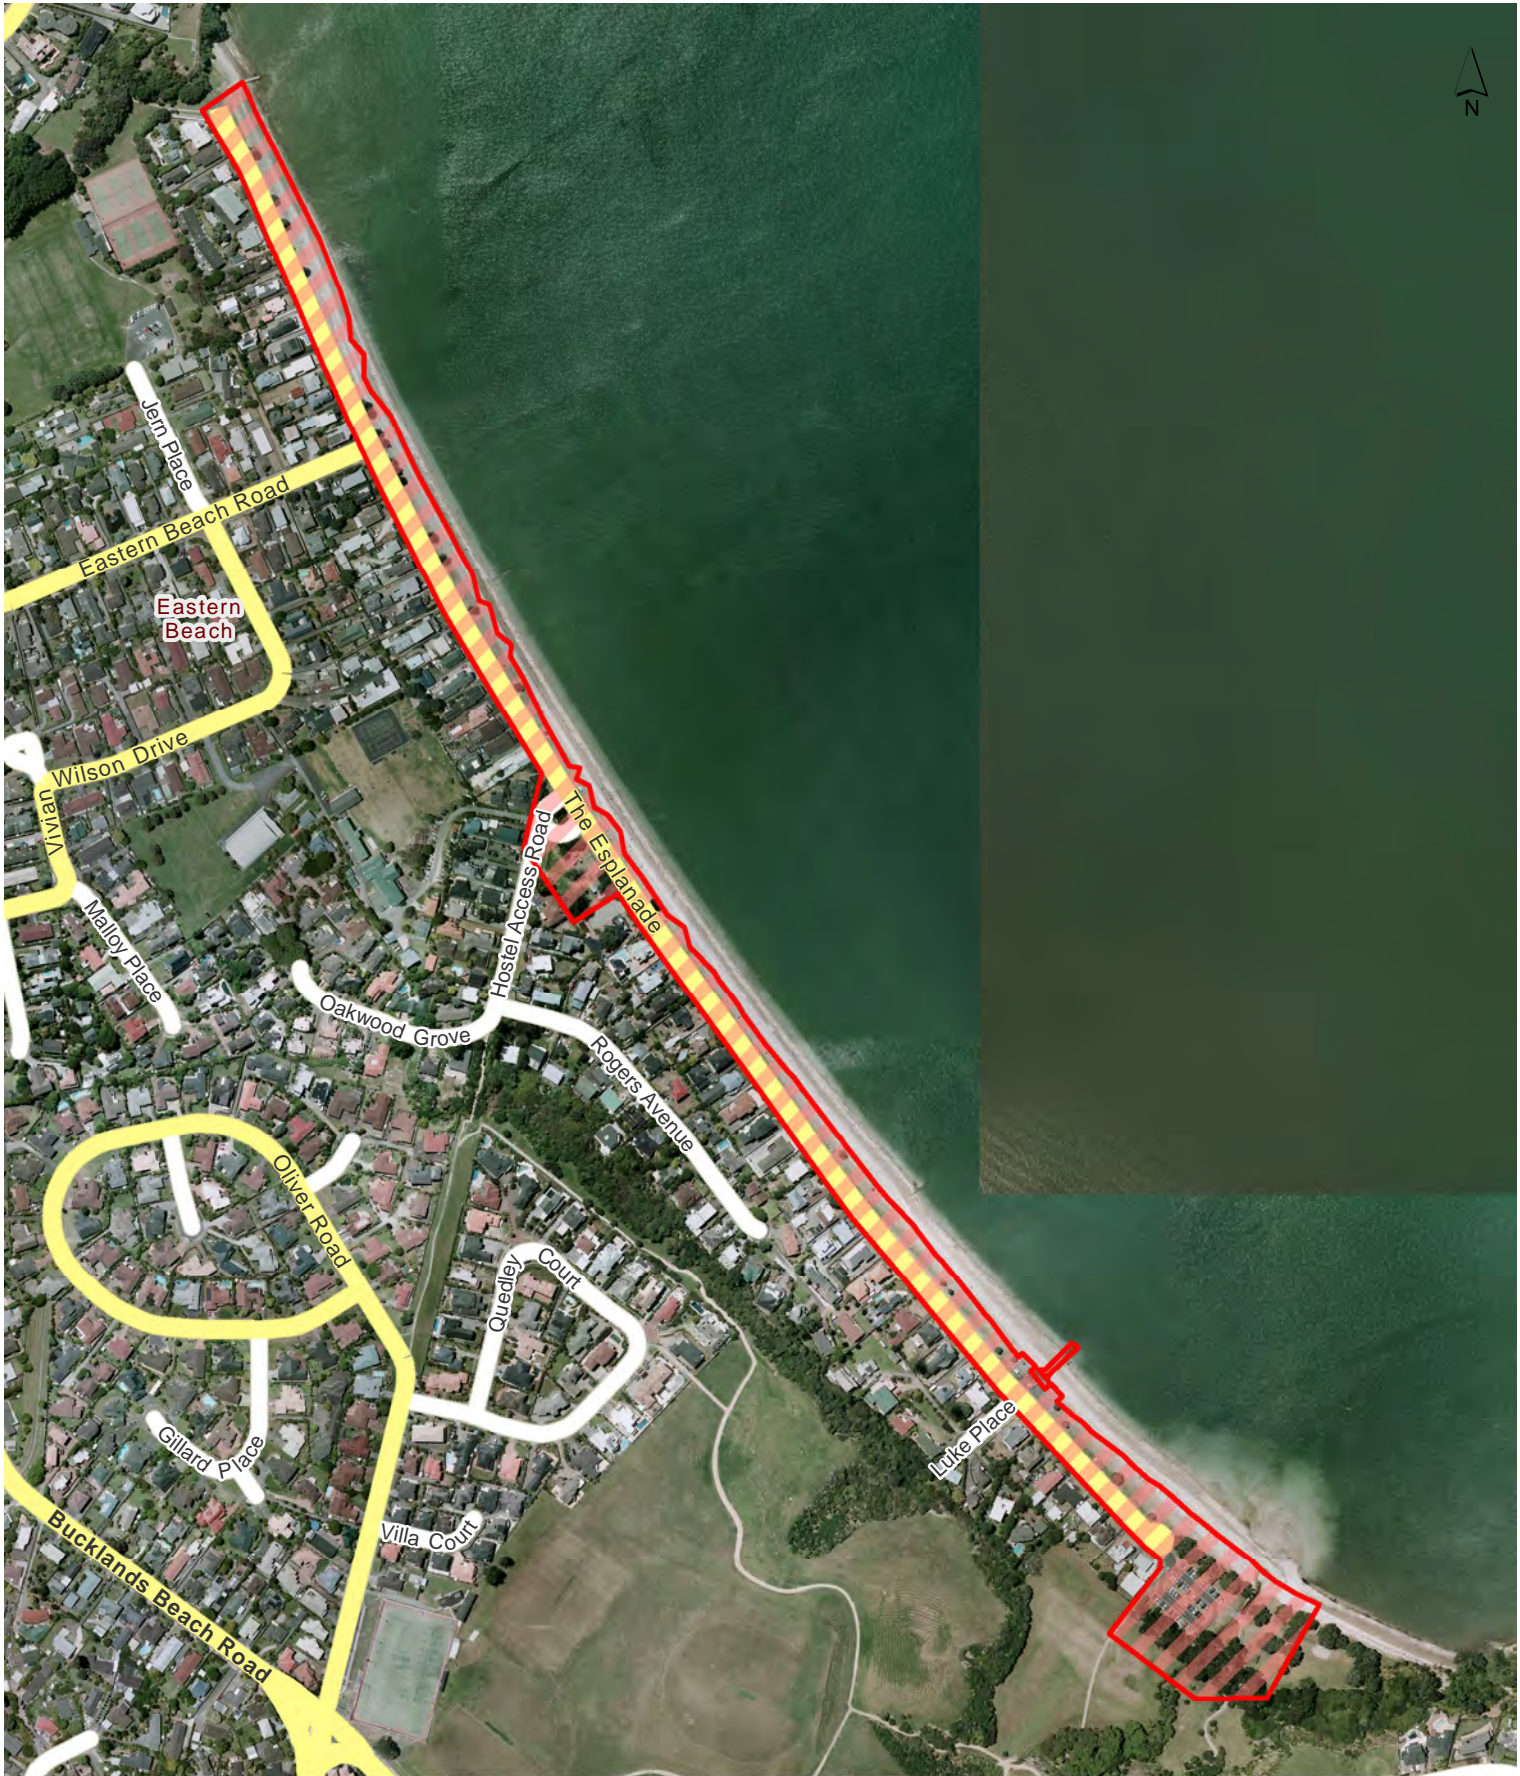

Date Printed: 16/10/2015

Auckland Council
 Te Kaunihera o Tāmaki Makaurau

Locality Guide

Cockle Bay

Howick Local Board
 Hours of Operation: 24 hours, 7 days a week

0 25 50 75 m
 Scale @ A4 = 1:3,300
 Date Printed: 16/10/2015

Auckland Council
 Te Kaunihera o Tāmaki Makaurau

0 50 100 150 m

Scale @ A4 = 1:5,800

Date Printed: 16/10/2015

Eastern Beach

Howick Local Board

Hours of Operation: 24 hours, 7 days a week

Locality Guide