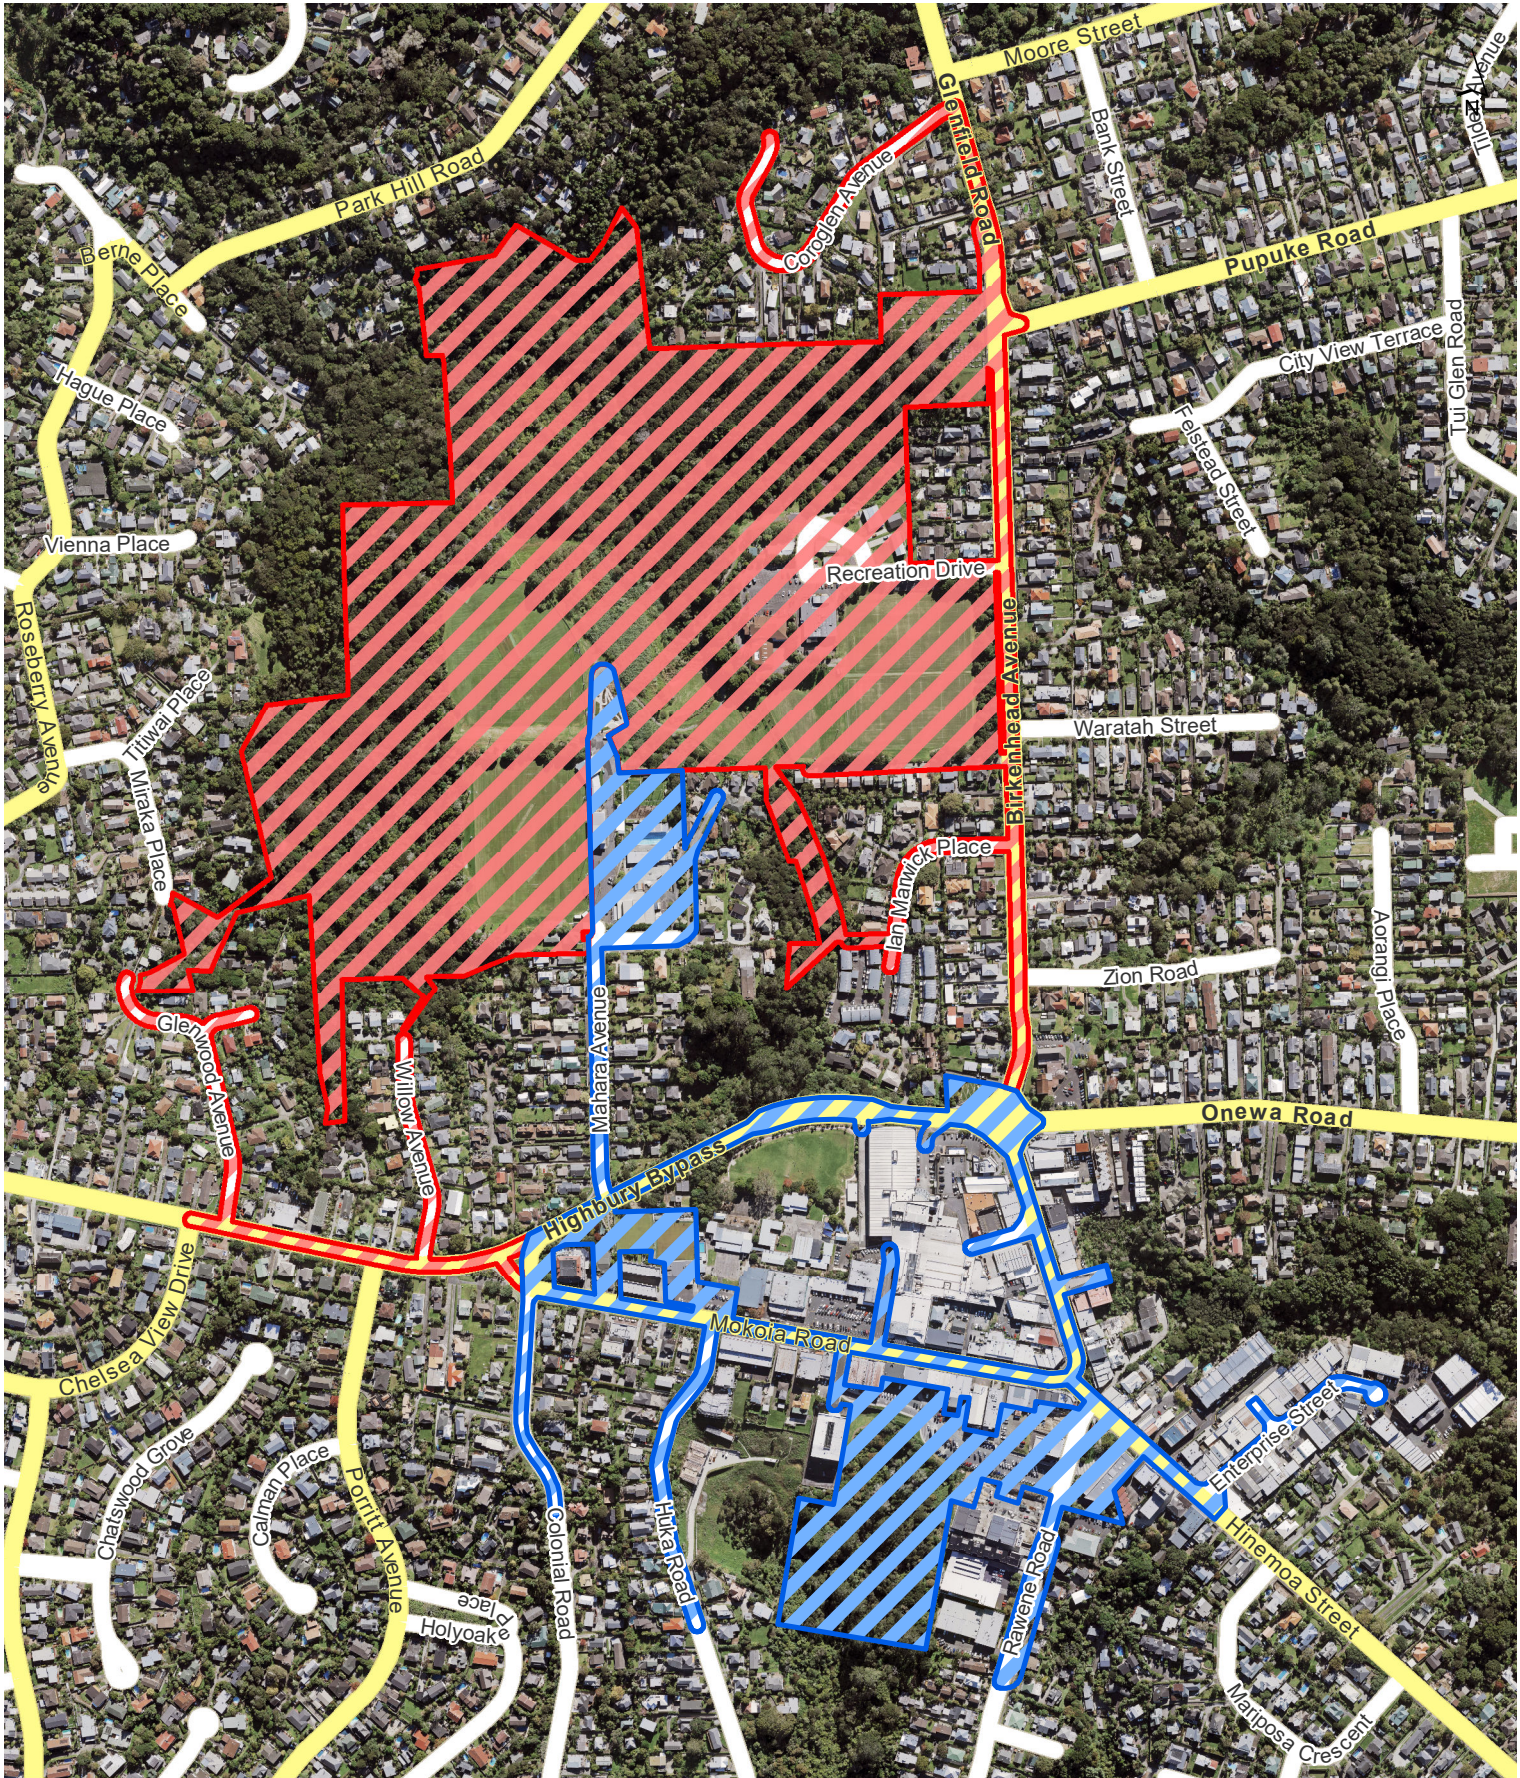

Locality Guide

Birkenhead Town Centre

Kaipātiki Local Board

Hours of Operation: 10pm to 7am during daylight saving and 7pm to 7am outside daylight saving (red area) and 24 hours, 7 days a week (blue area)

0 60 120 180 m

Scale @ A4 = 1:6,870

Date Printed: 2/12/2021

Auckland Council

Te Kaunihera o Tamaki Makaurau