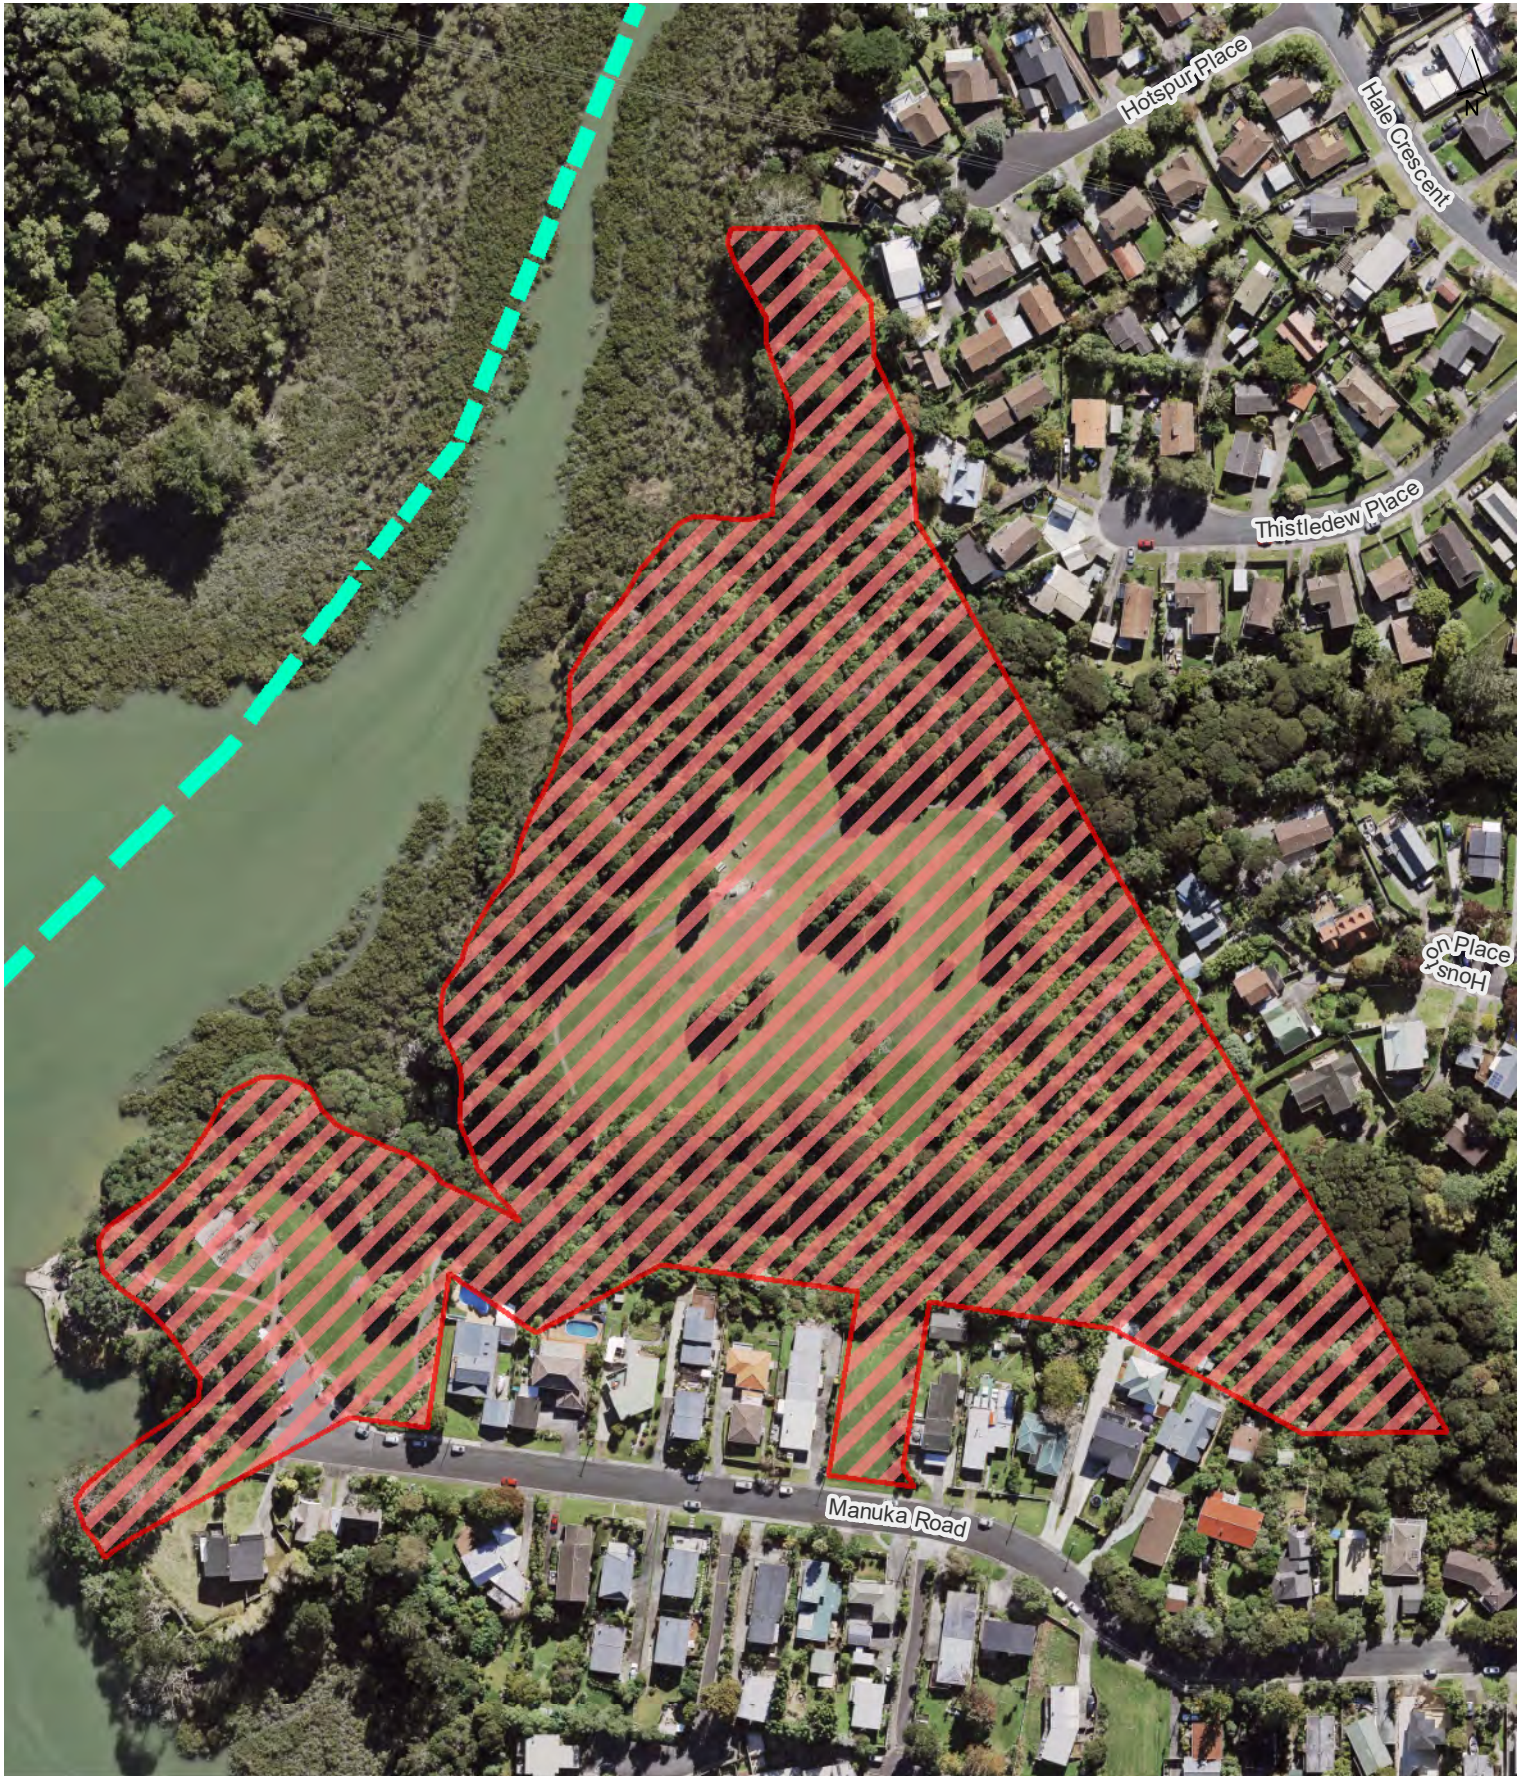

Locality Guide

Little Shoal Bay Reserve car park

Kaipātiki Local Board

Hours of Operation: 10pm to 7am during daylight saving and 7pm to 7am outside daylight saving

0 7.5 15 22.5 m

Scale @ A4 = 1:870

Date Printed: 6/11/2019