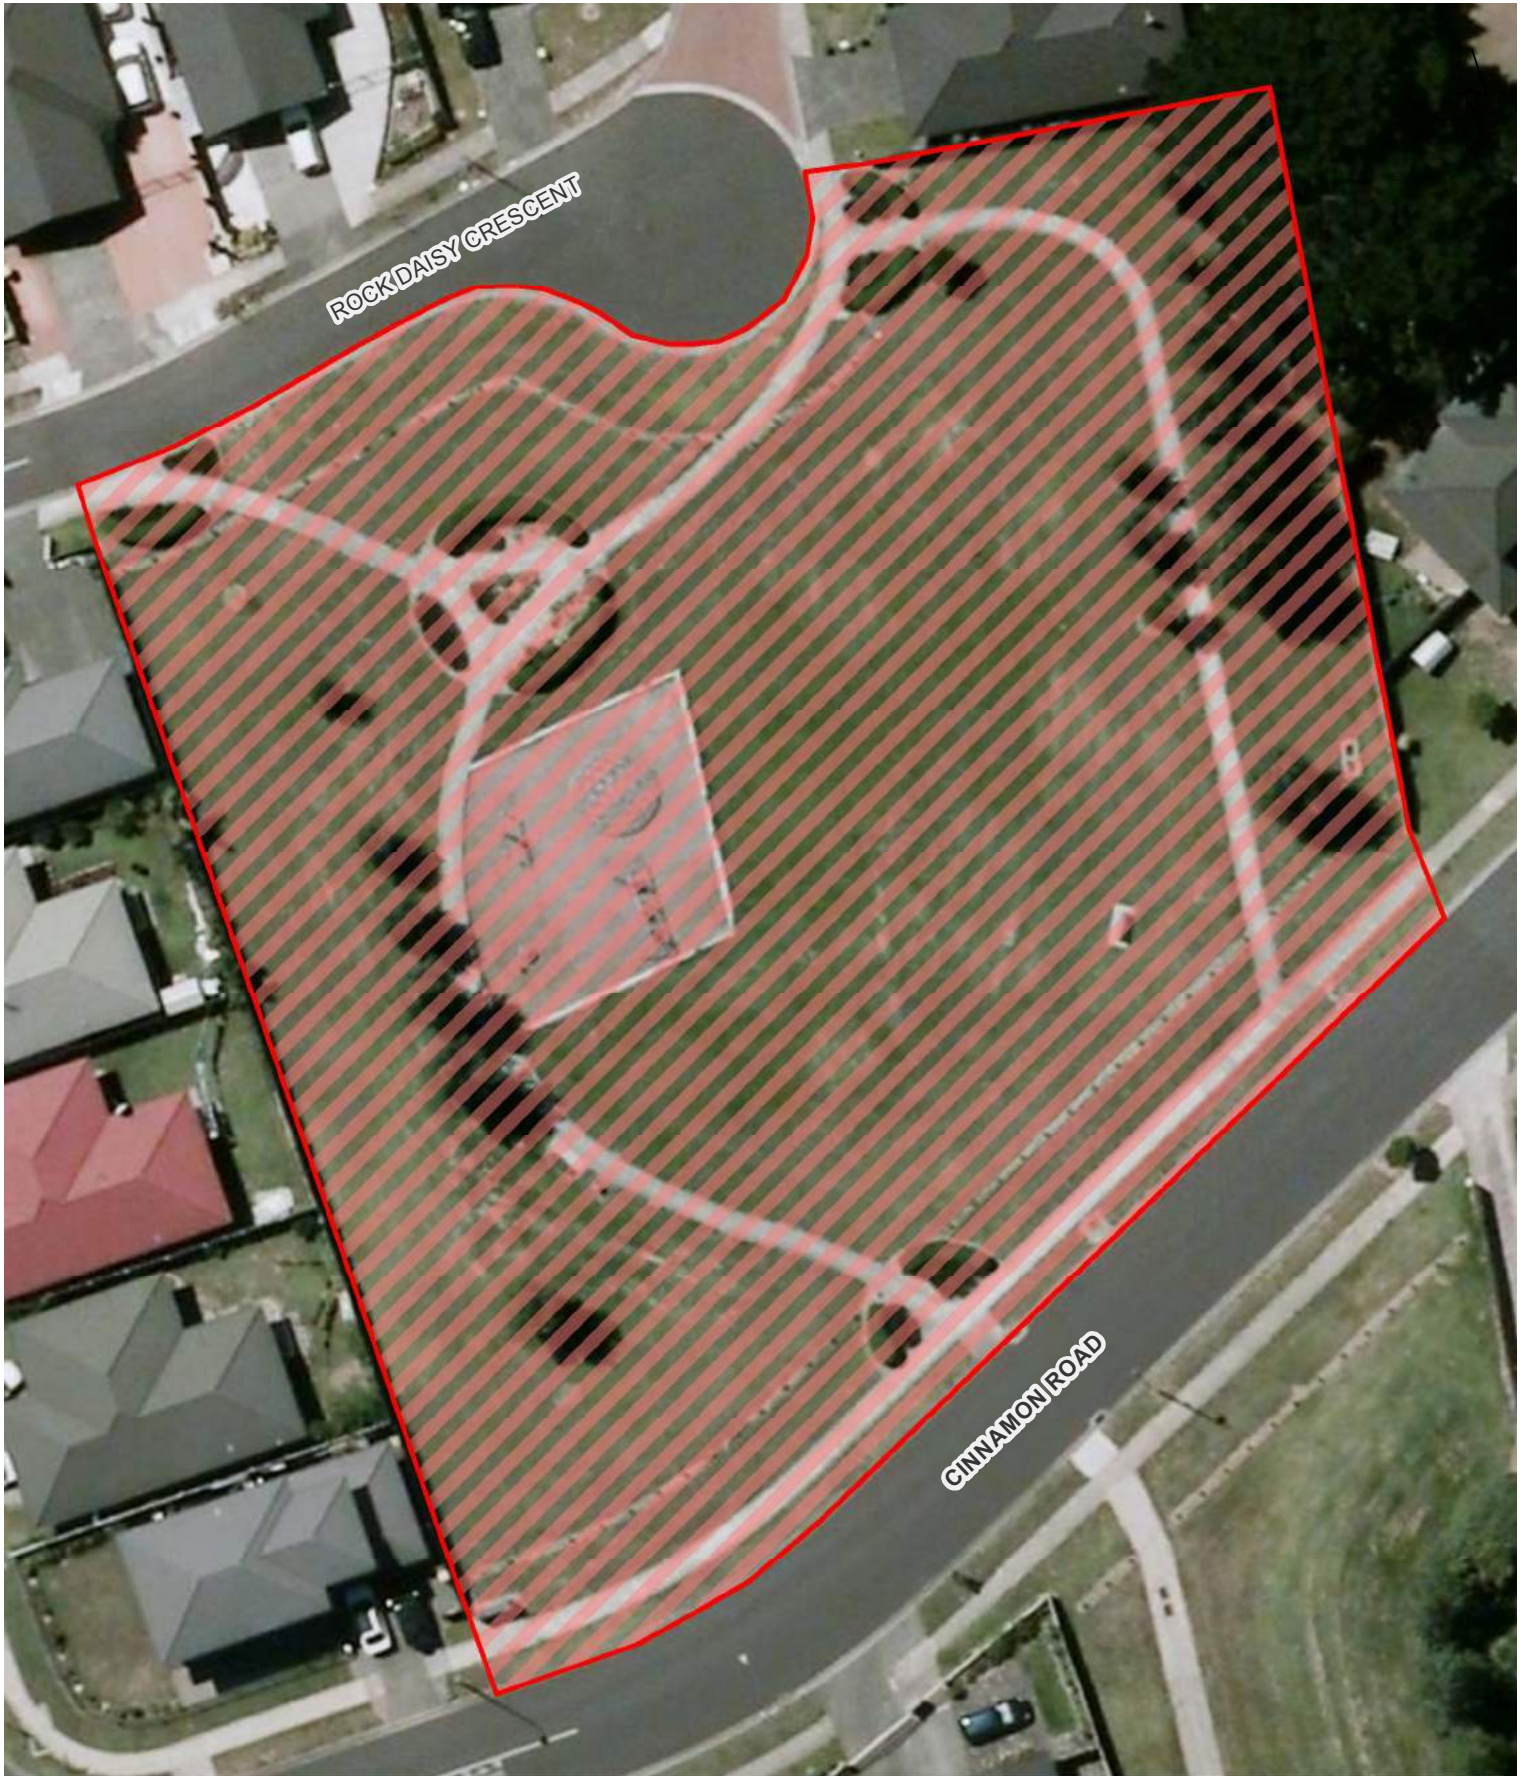

Scale @ A4 = 1:1,120

Date Printed: 16/10/2015

Portage Canal Foreshore Reserve

Māngere-Ōtāhuhu Local Board
Hours of Operation: 7pm to 7am daily

Locality Guide

Rock Daisy Crescent Reserve

Māngere-Ōtāhuhu Local Board
Hours of Operation: 7pm to 7am daily