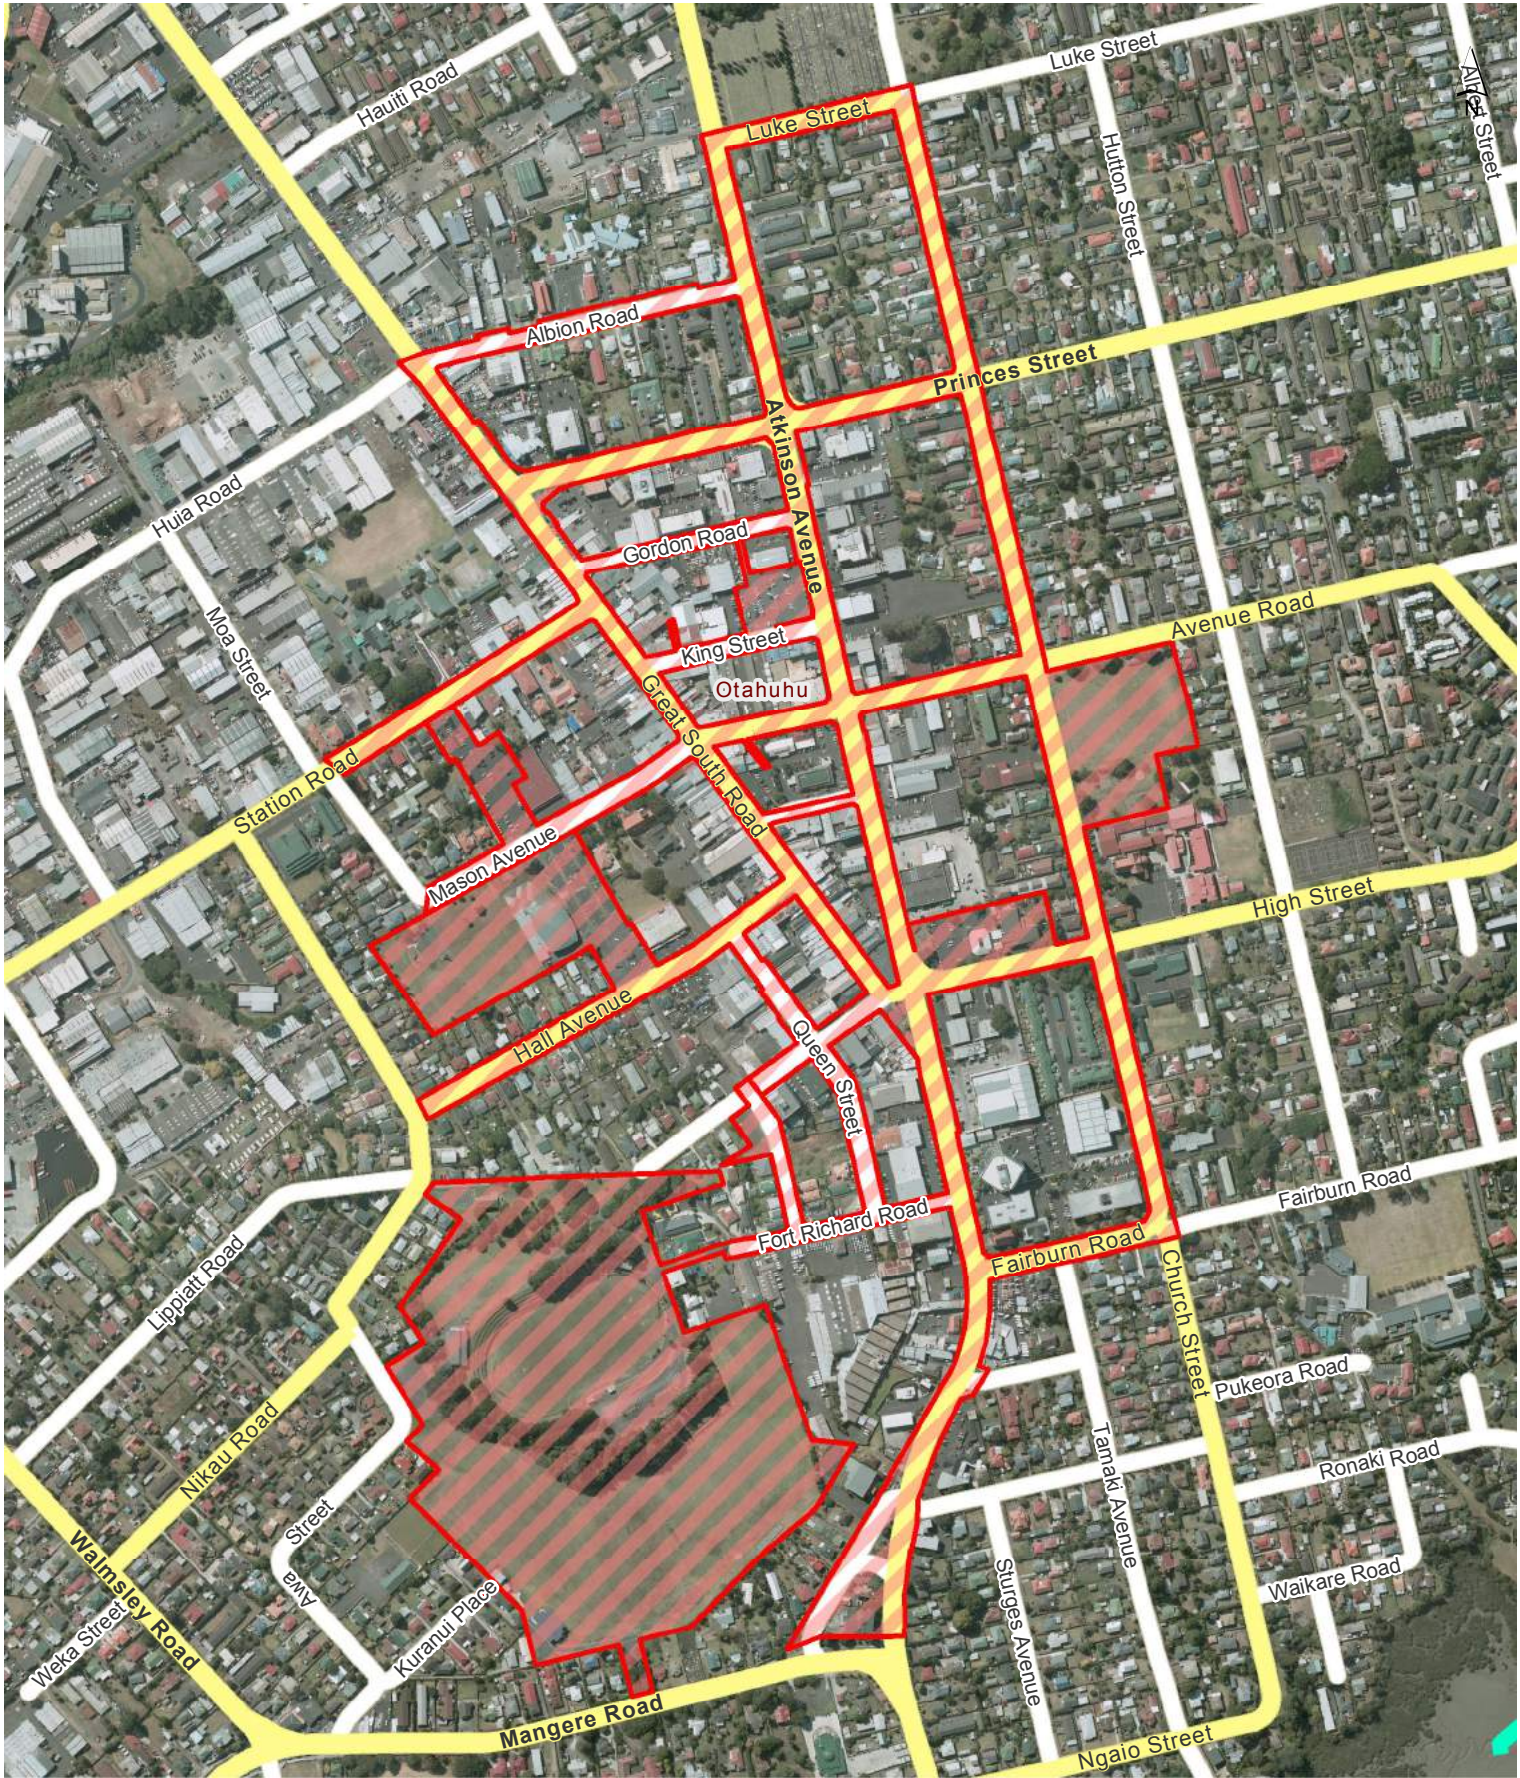

Locality Guide

Ōtāhuhu Town Centre

Māngere-Ōtāhuhu Local Board
Hours of Operation: 24 hours, 7 days a week

0 60 120 180 m

Scale @ A4 = 1:7,080

Date Printed: 16/10/2015

Auckland Council

Te Kaunihera o Tāmaki Makaurau