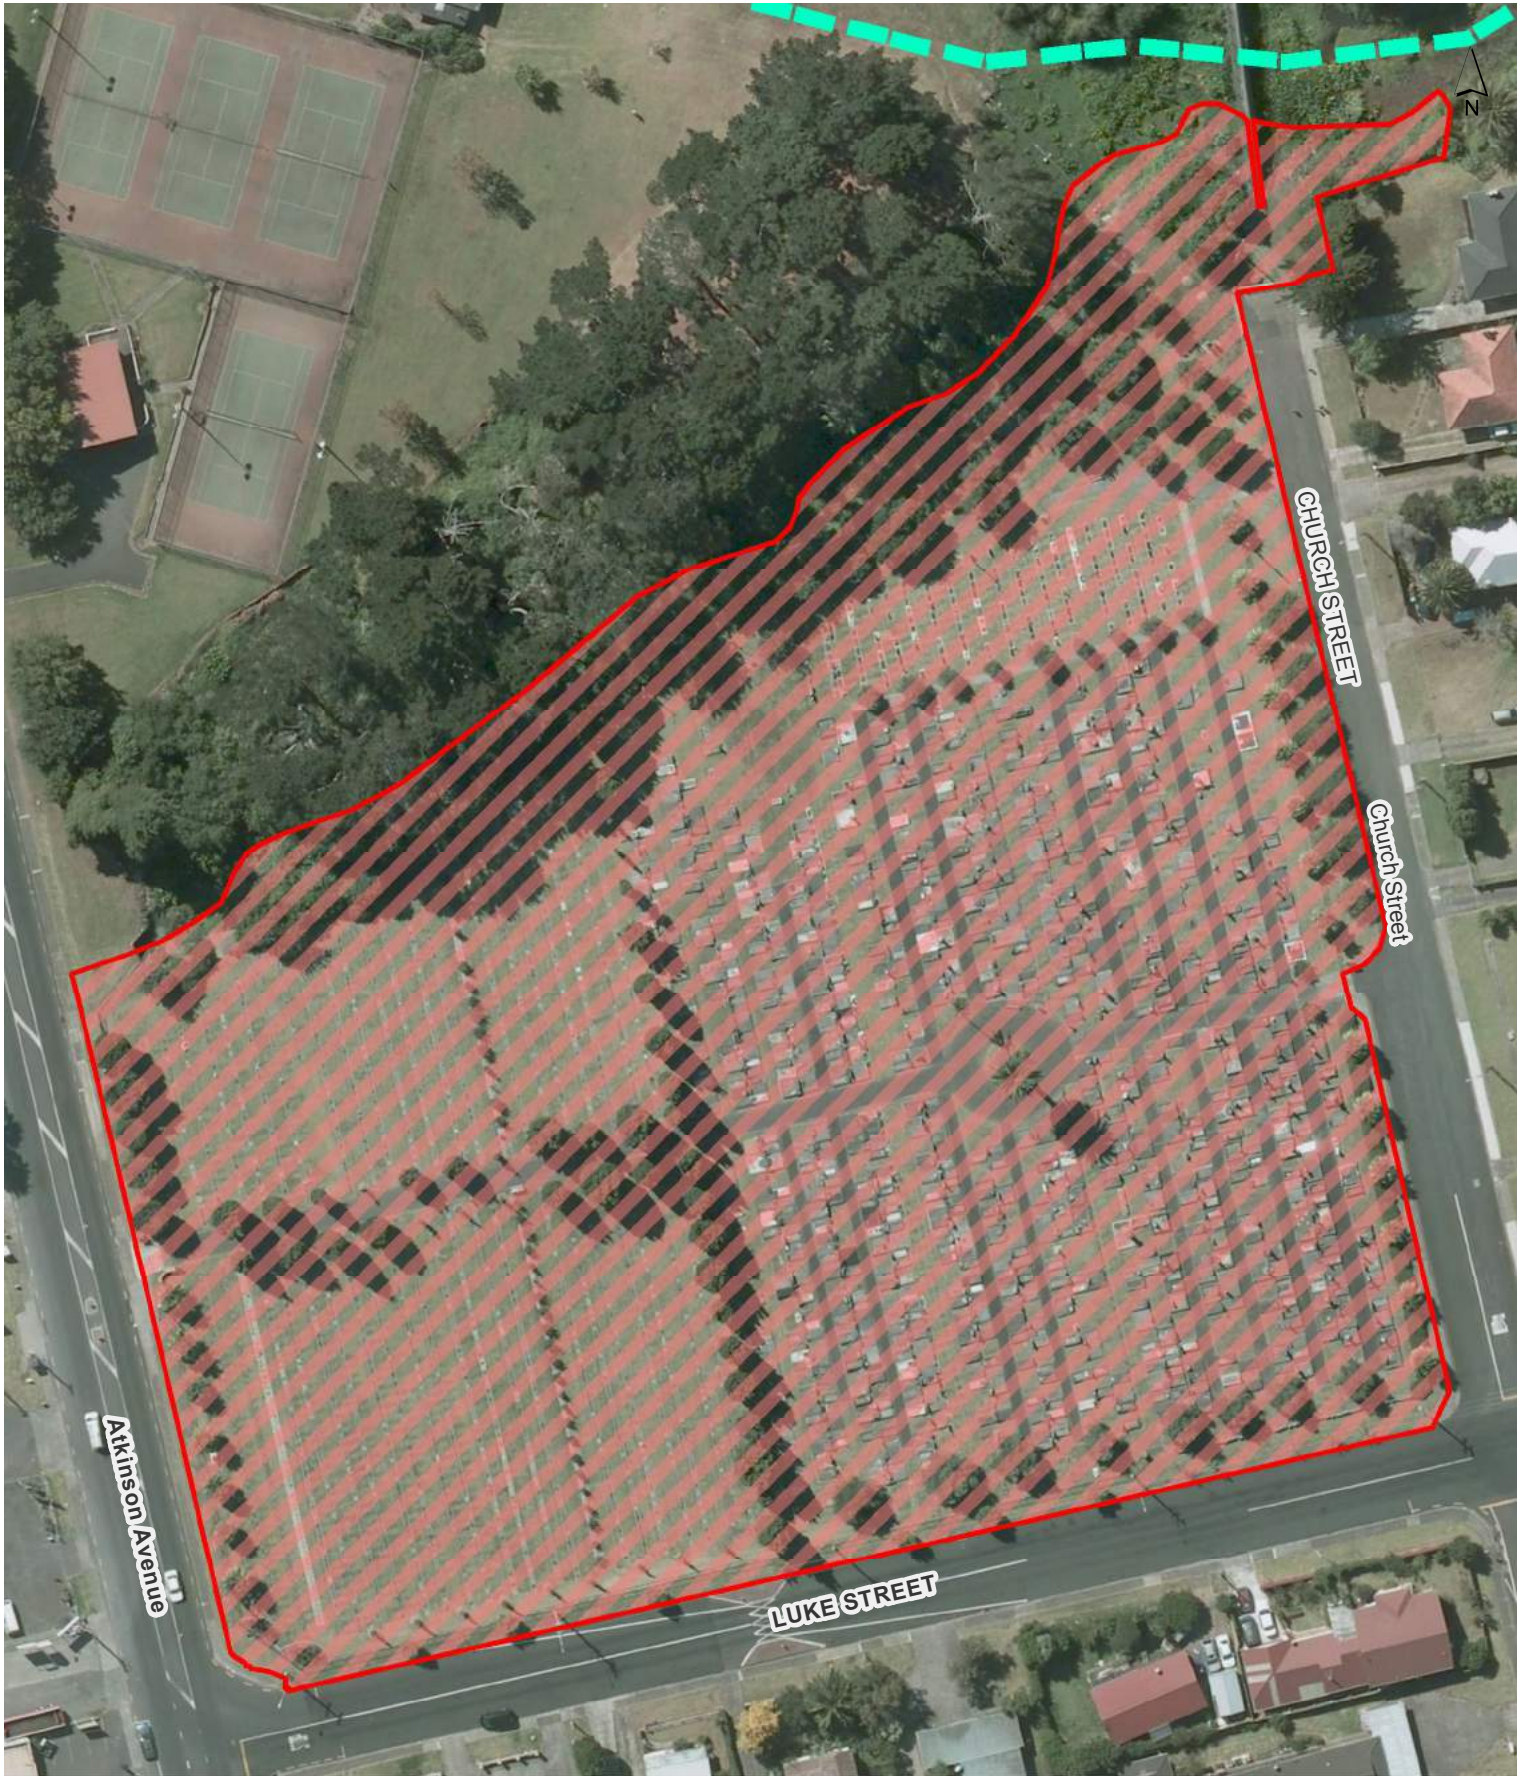

0 9 18 27 m

Scale @ A4 = 1:1,000

Date Printed: 16/10/2015

Ōtāhuhu Cemetery

Māngere-Ōtāhuhu Local Board
Hours of Operation: 7pm to 7am daily