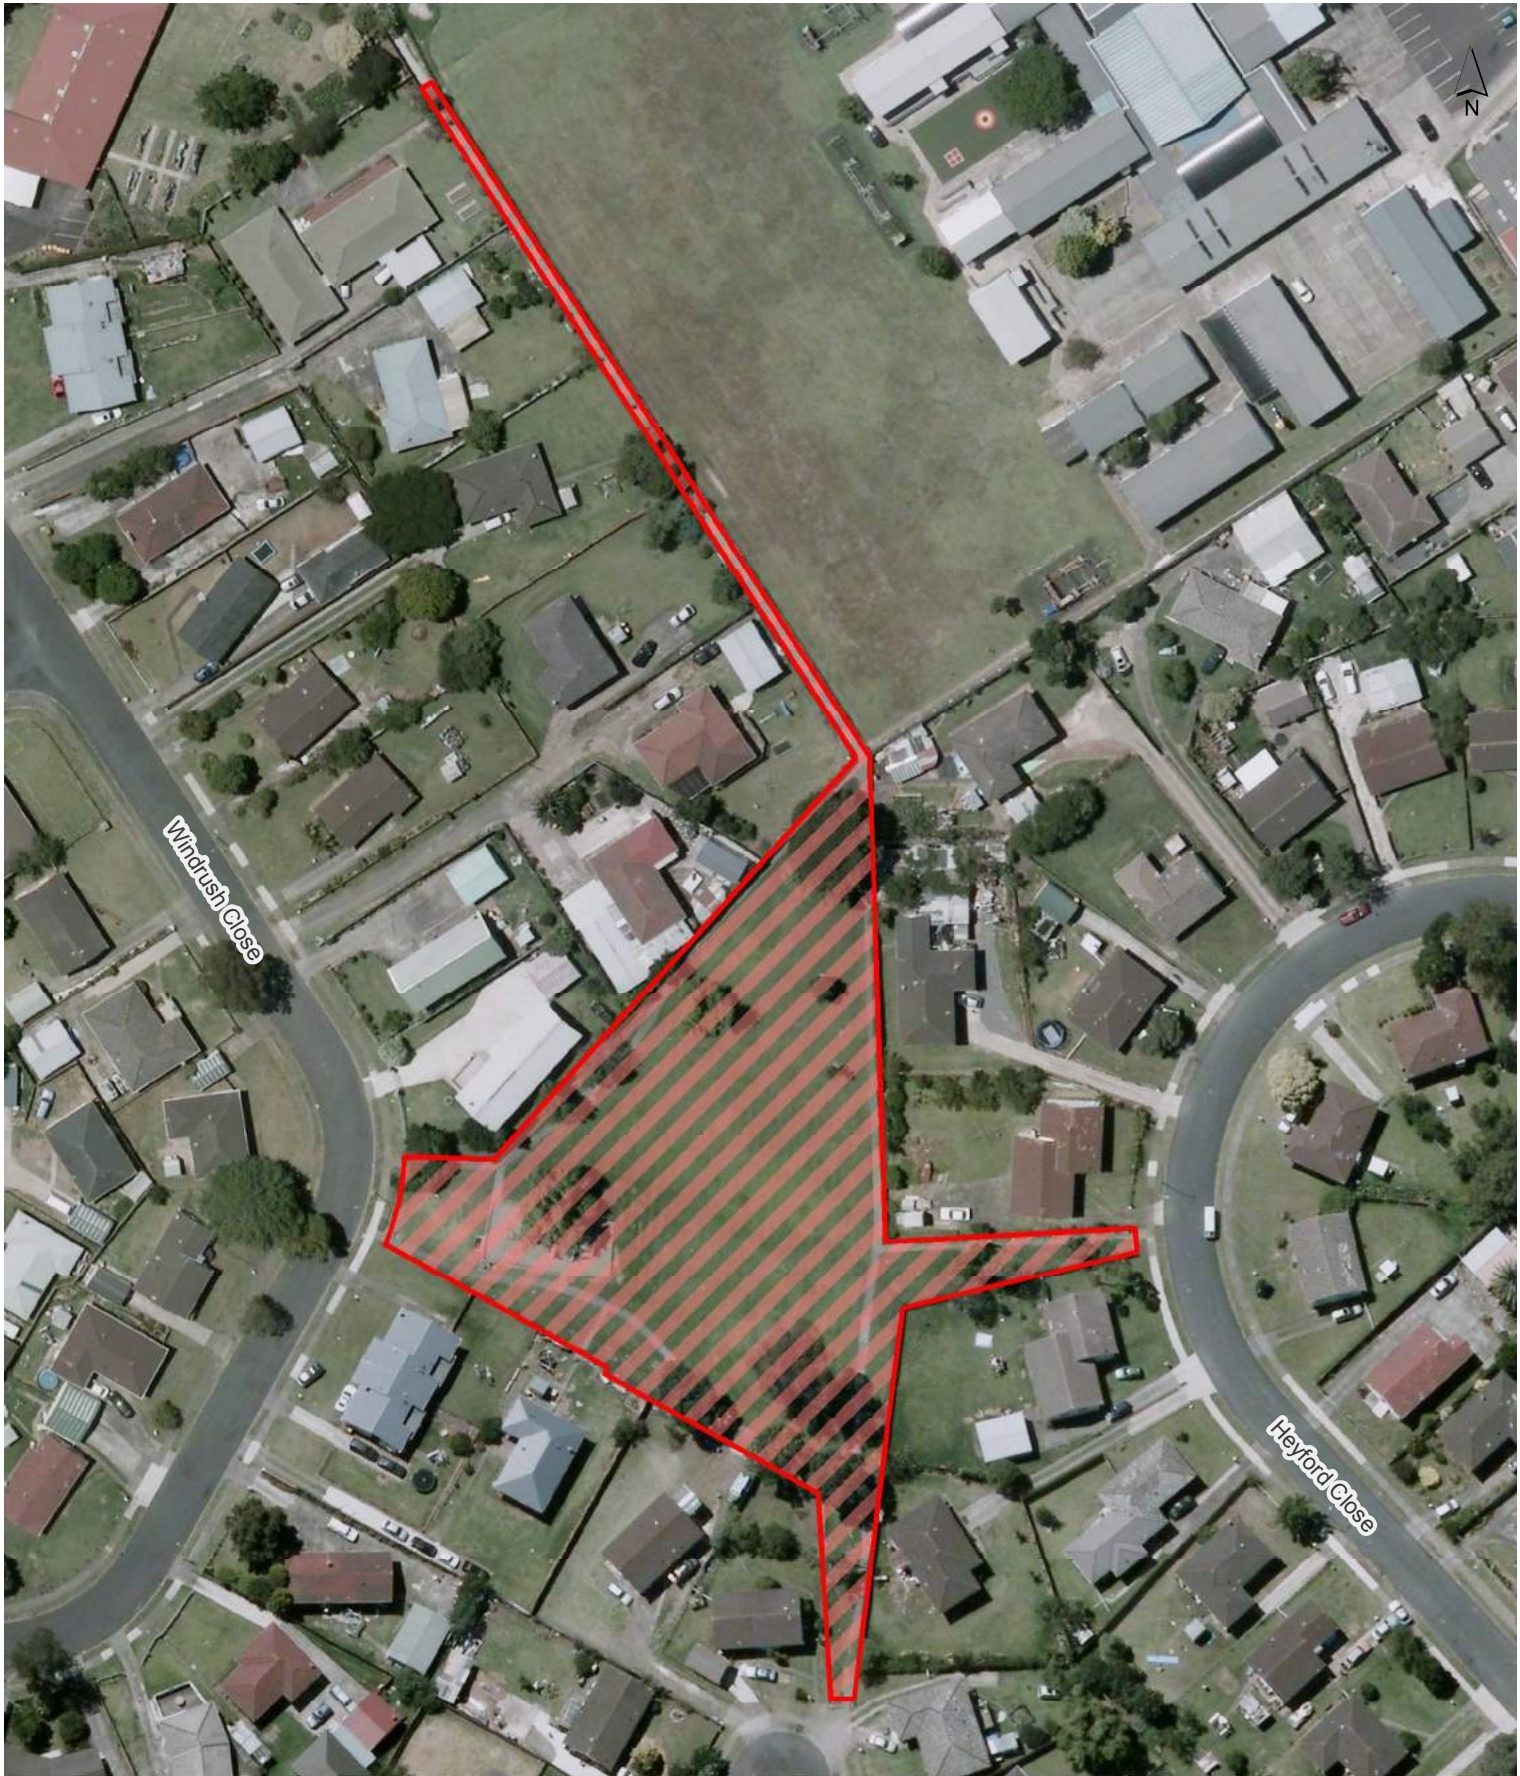

0 10 20 30 m

Scale @ A4 = 1:1,180

Date Printed: 16/10/2015

Windrush Park (Pershore Reserve)

Māngere-Ōtāhuhu Local Board

Hours of Operation: 24 hours, 7 days a week

0 5.5 11 16.5 m

Scale @ A4 = 1:630