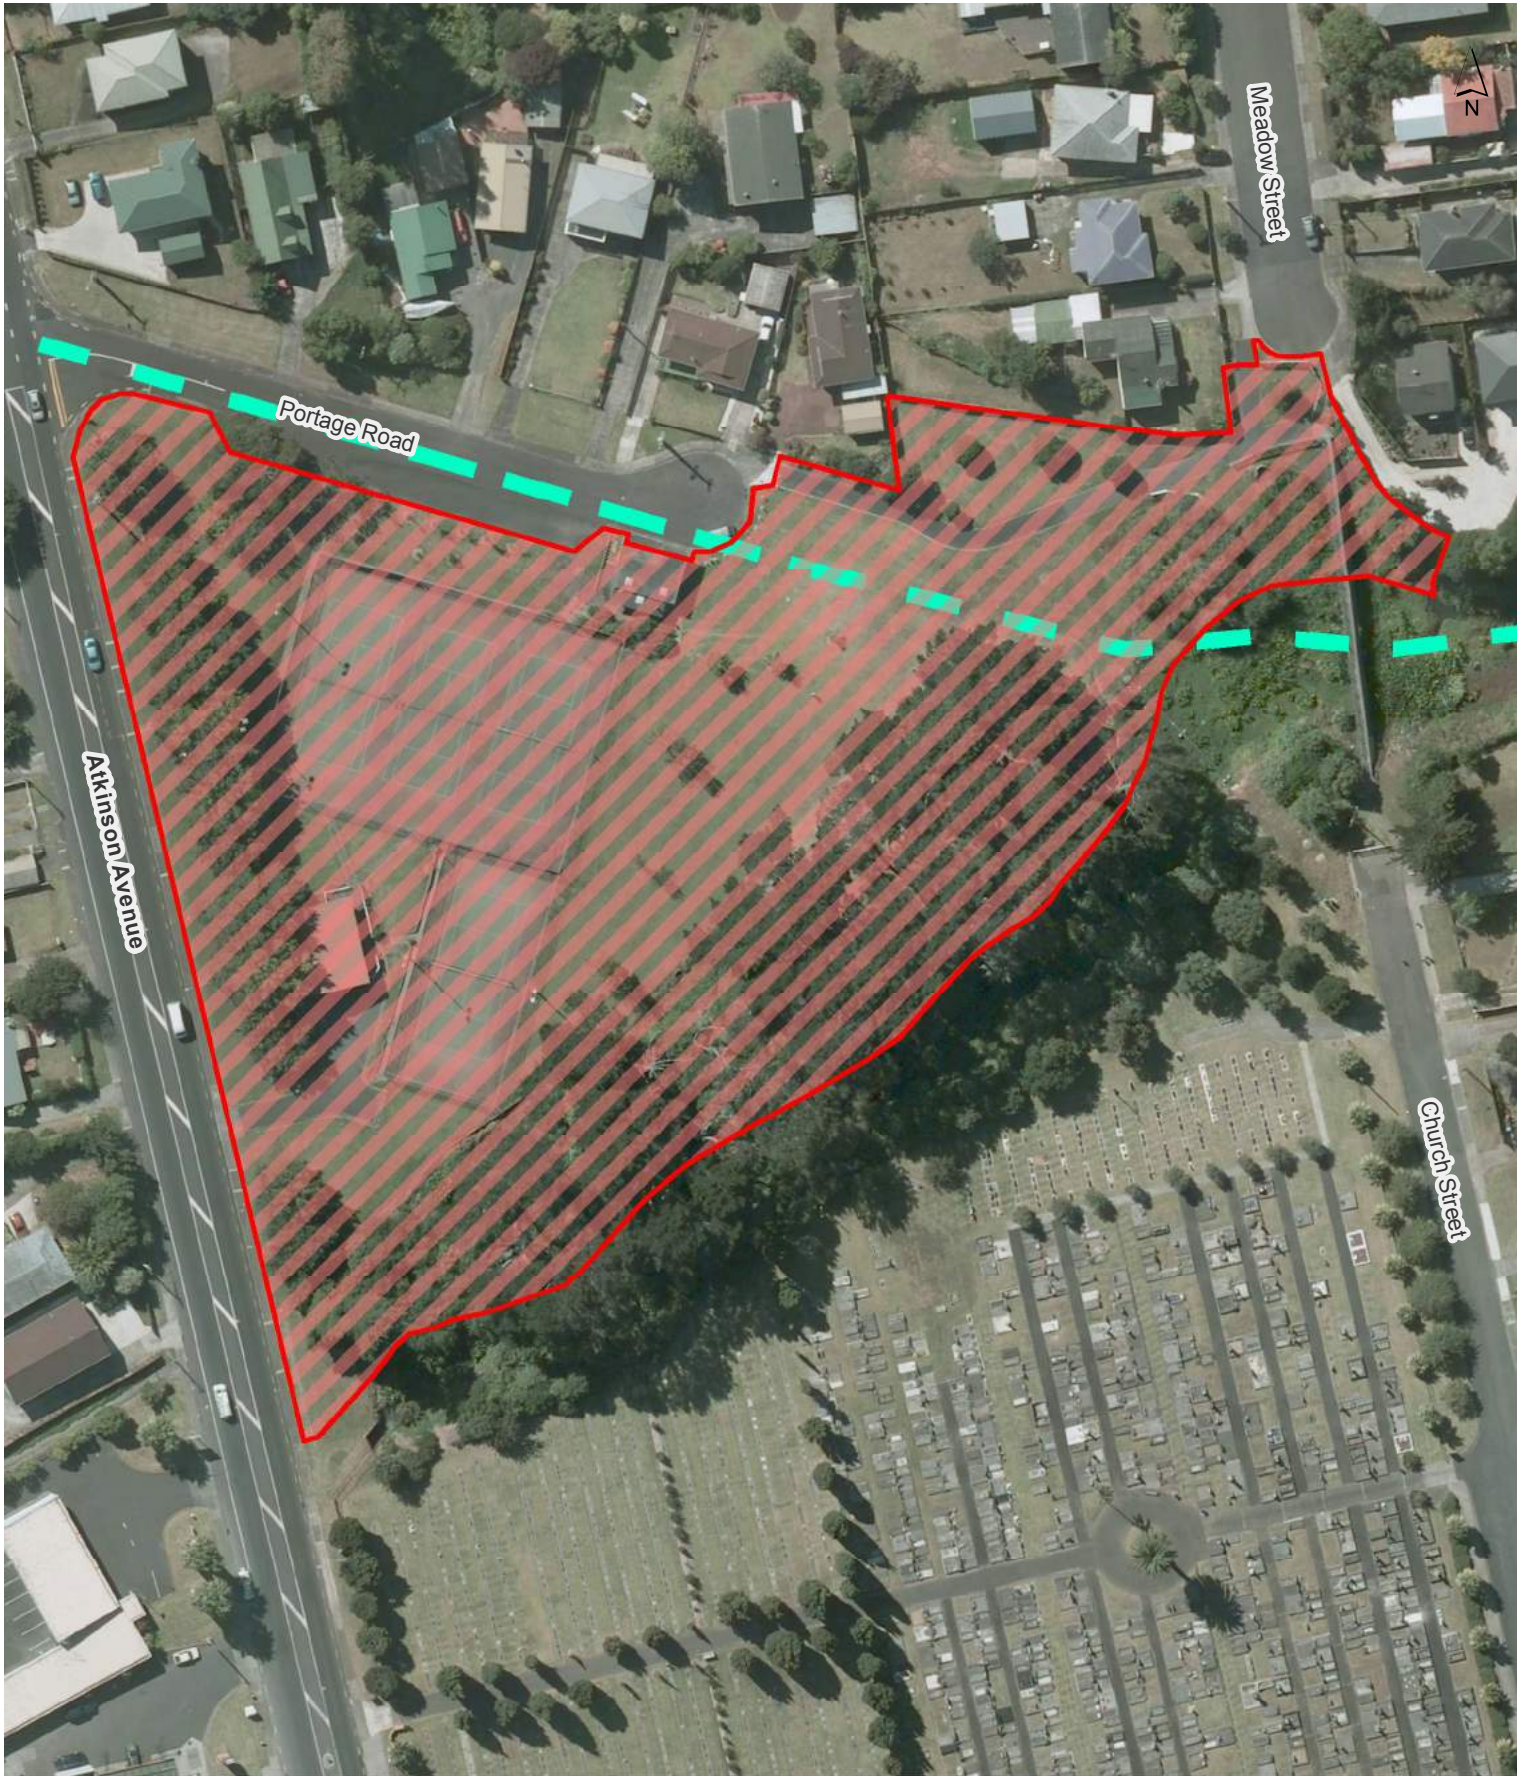

0 10 20 30 m

Scale @ A4 = 1:1,120

Date Printed: 16/10/2015

Portage Canal Foreshore Reserve

Māngere-Ōtāhuhu Local Board
Hours of Operation: 7pm to 7am daily