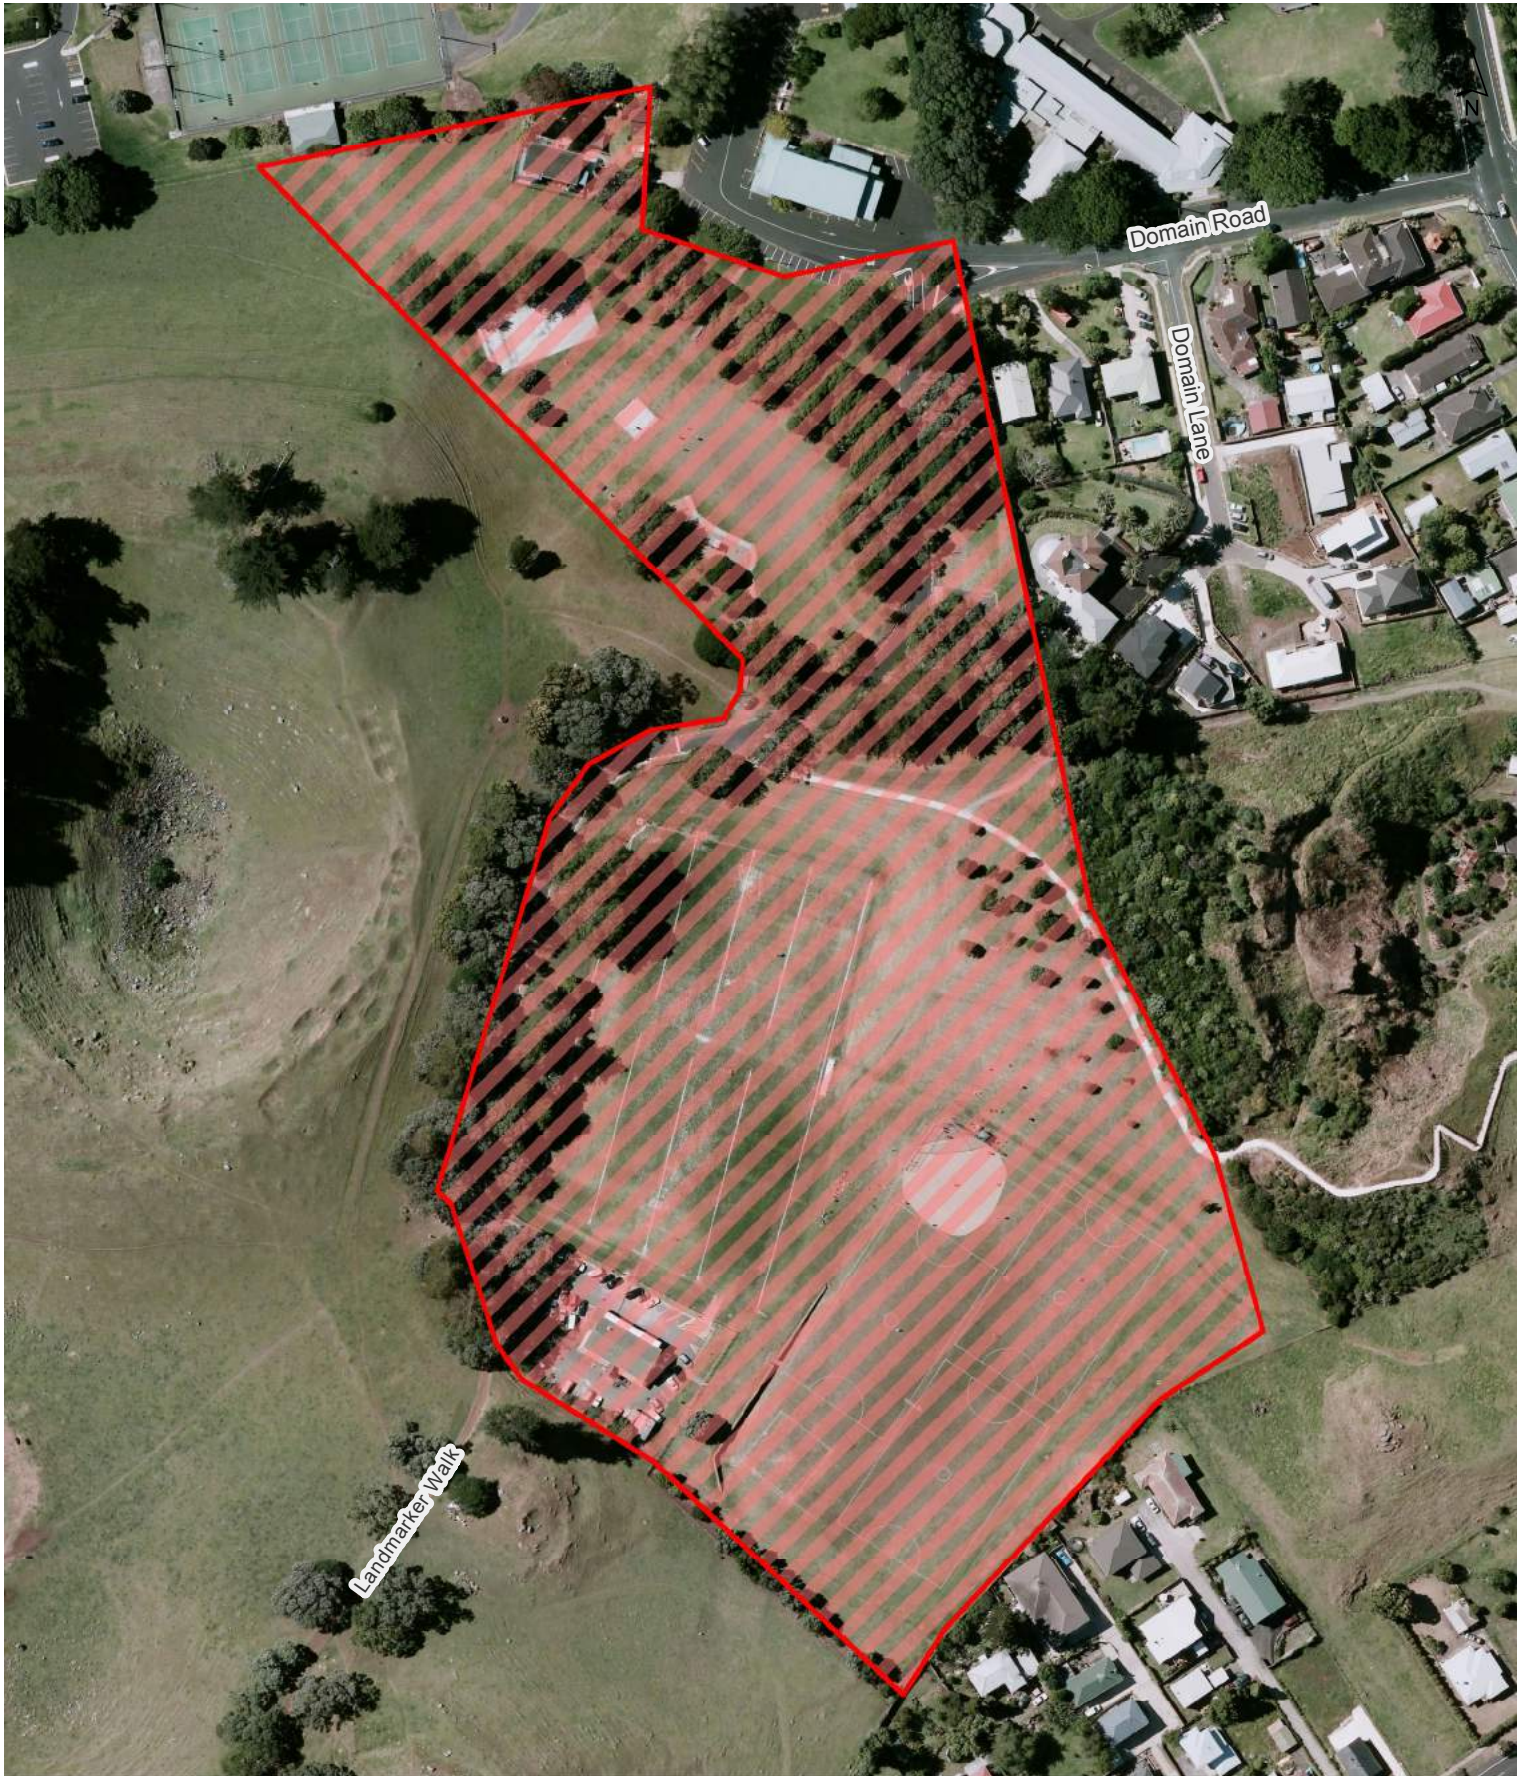

0 10 20 30 m

Scale @ A4 = 1:1,300

Date Printed: 16/10/2015

Auckland Council

Ti Kaunihera o Tāmaki Makaurau

Locality Guide

Te Pane o Mataoho/Te Ara Puera (Māngere Mt)

Regional
Hours of Operation: 24 hours, 7 days a week