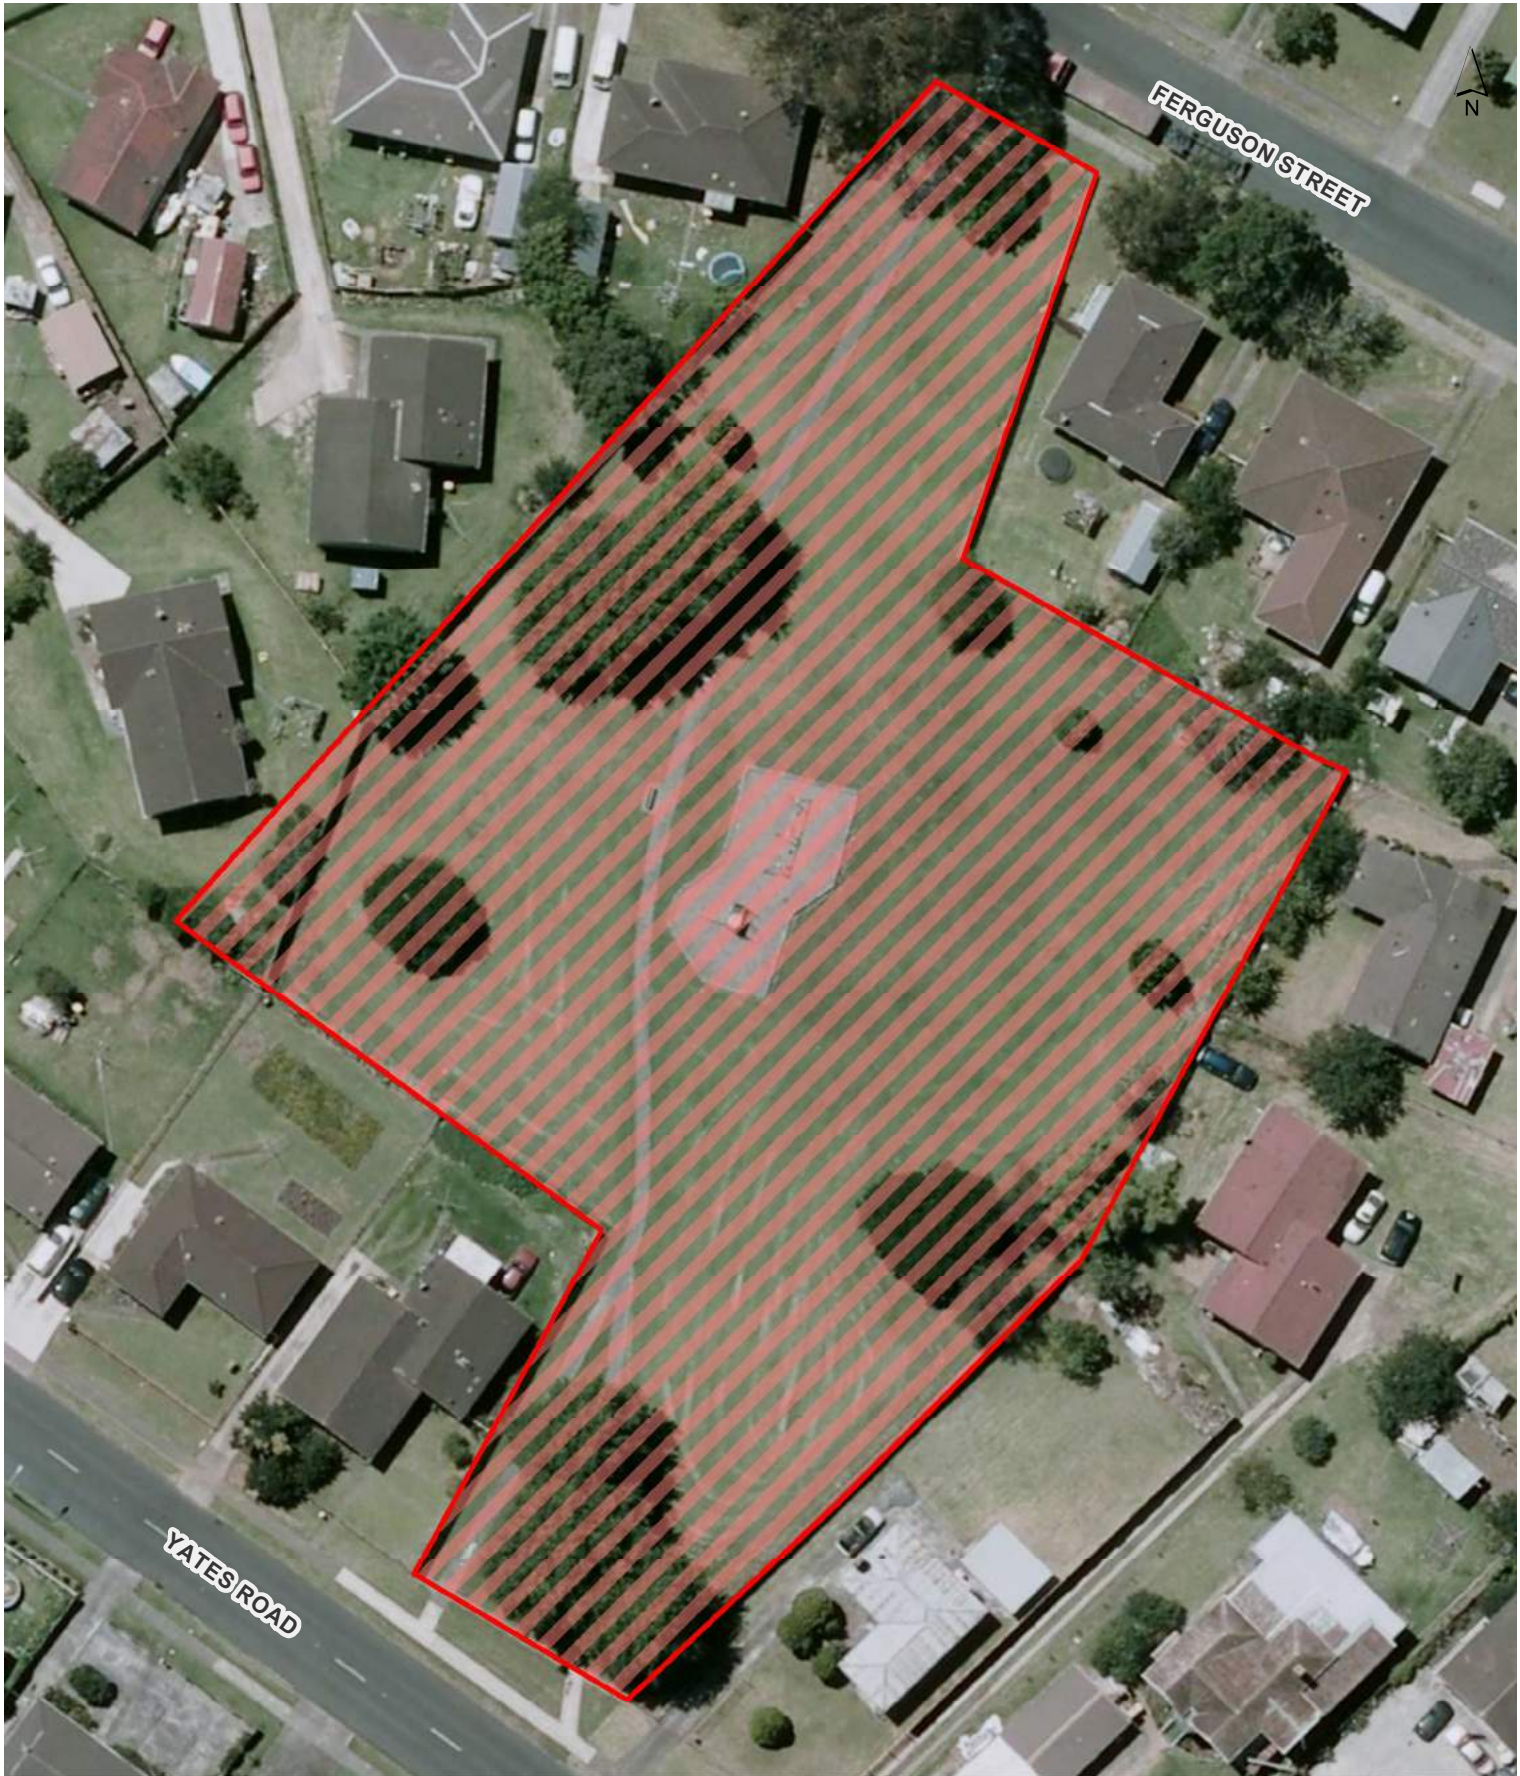

0 10 20 30 m

Scale @ A4 = 1:1,180

Date Printed: 16/10/2015

Windrush Park (Pershore Reserve)

Māngere-Ōtāhuhu Local Board

Hours of Operation: 24 hours, 7 days a week

0 5.5 11 16.5 m

Scale @ A4 = 1:630