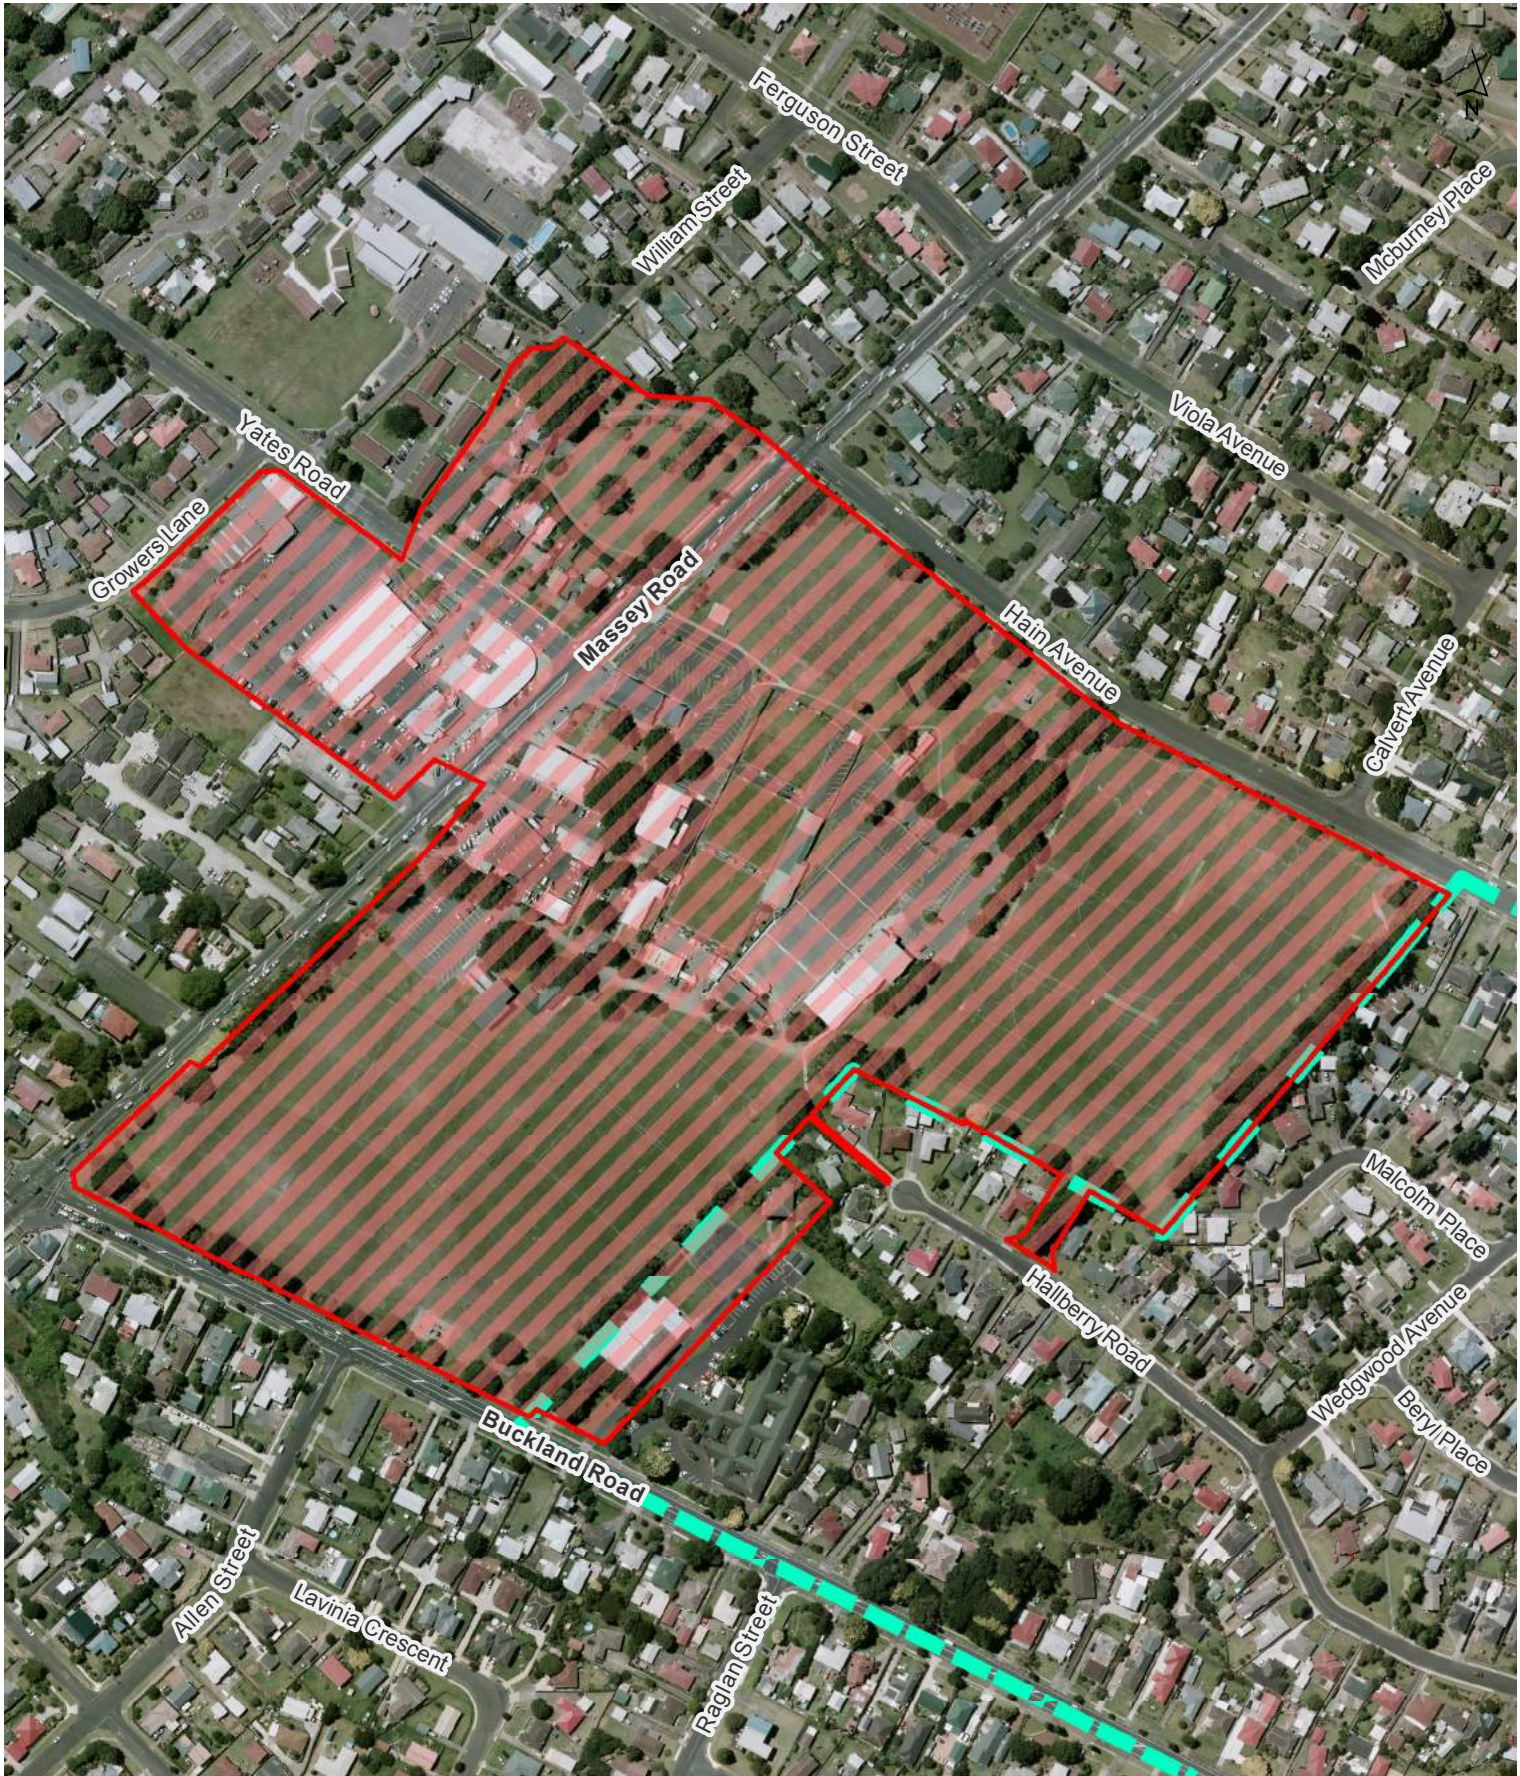

Locality Guide

Māngere East Town Centre

Māngere-Ōtāhuhu Local Board
Hours of Operation: 24 hours, 7 days a week

0 30 60 90 m

Scale @ A4 = 1:3,760

Date Printed: 16/10/2015

Auckland Council
Te Kaunihera o Tāmaki Makaurau