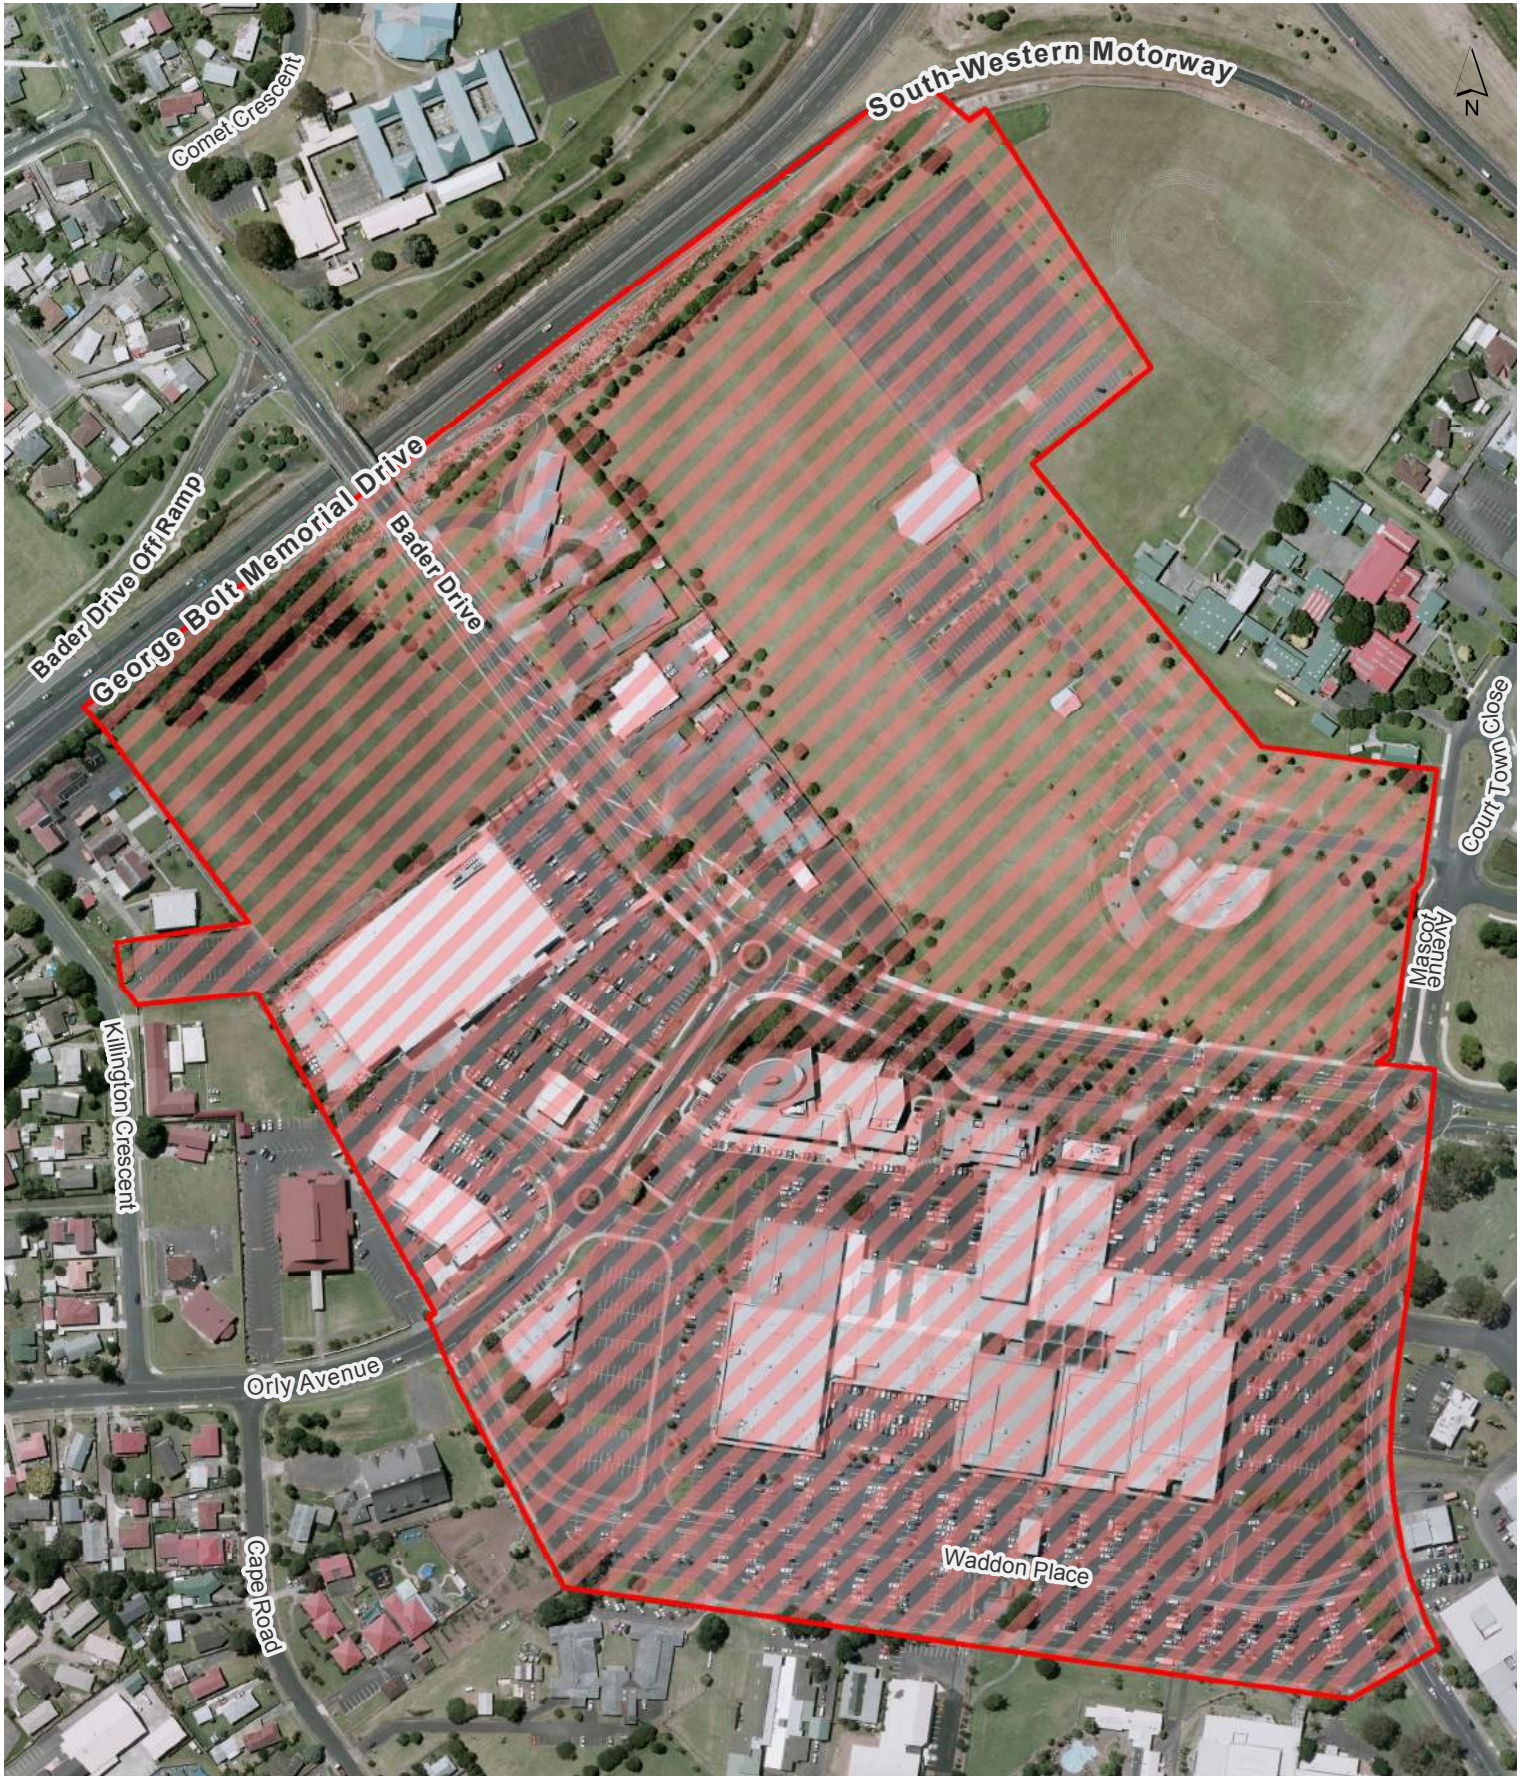

Locality Guide

Māngere Town Centre

Māngere-Ōtāhuhu Local Board
Hours of Operation: 24 hours, 7 days a week

0 30 60 90 m

Scale @ A4 = 1:3,450

Date Printed: 16/10/2015

Auckland Council
Te Kaunihera o Tāmaki Makaurau