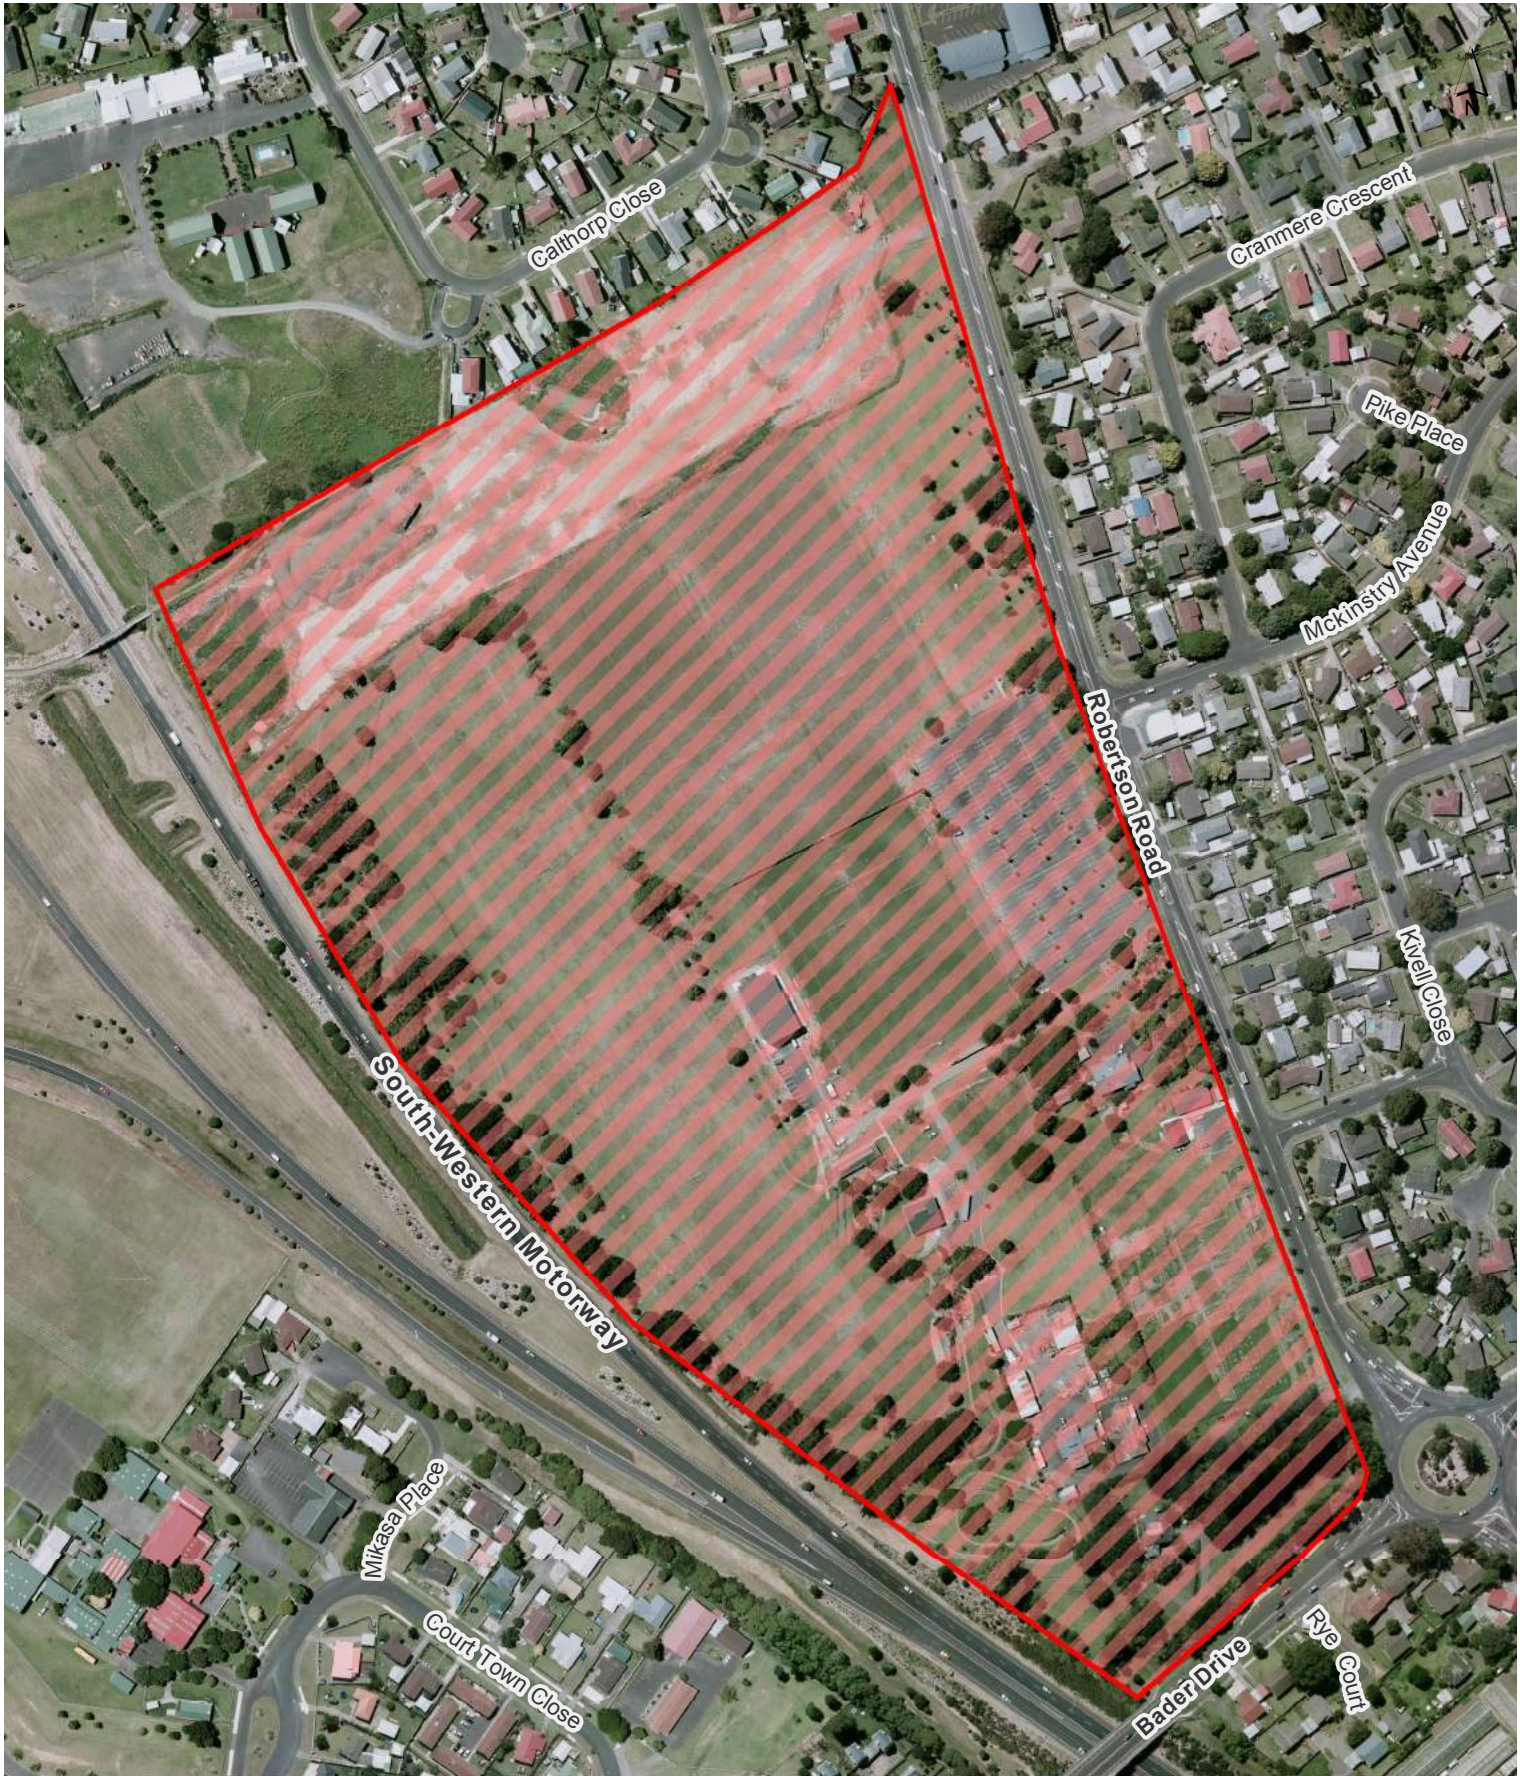

0 30 60 90 m

Scale @ A4 = 1:3,630

Date Printed: 16/10/2015

Locality Guide

Māngere Centre Park

Māngere-Ōtāhuhu Local Board
Hours of Operation: 24 hours, 7 days a week

Auckland Council
Te Kaunihera o Tāmaki Makaurau