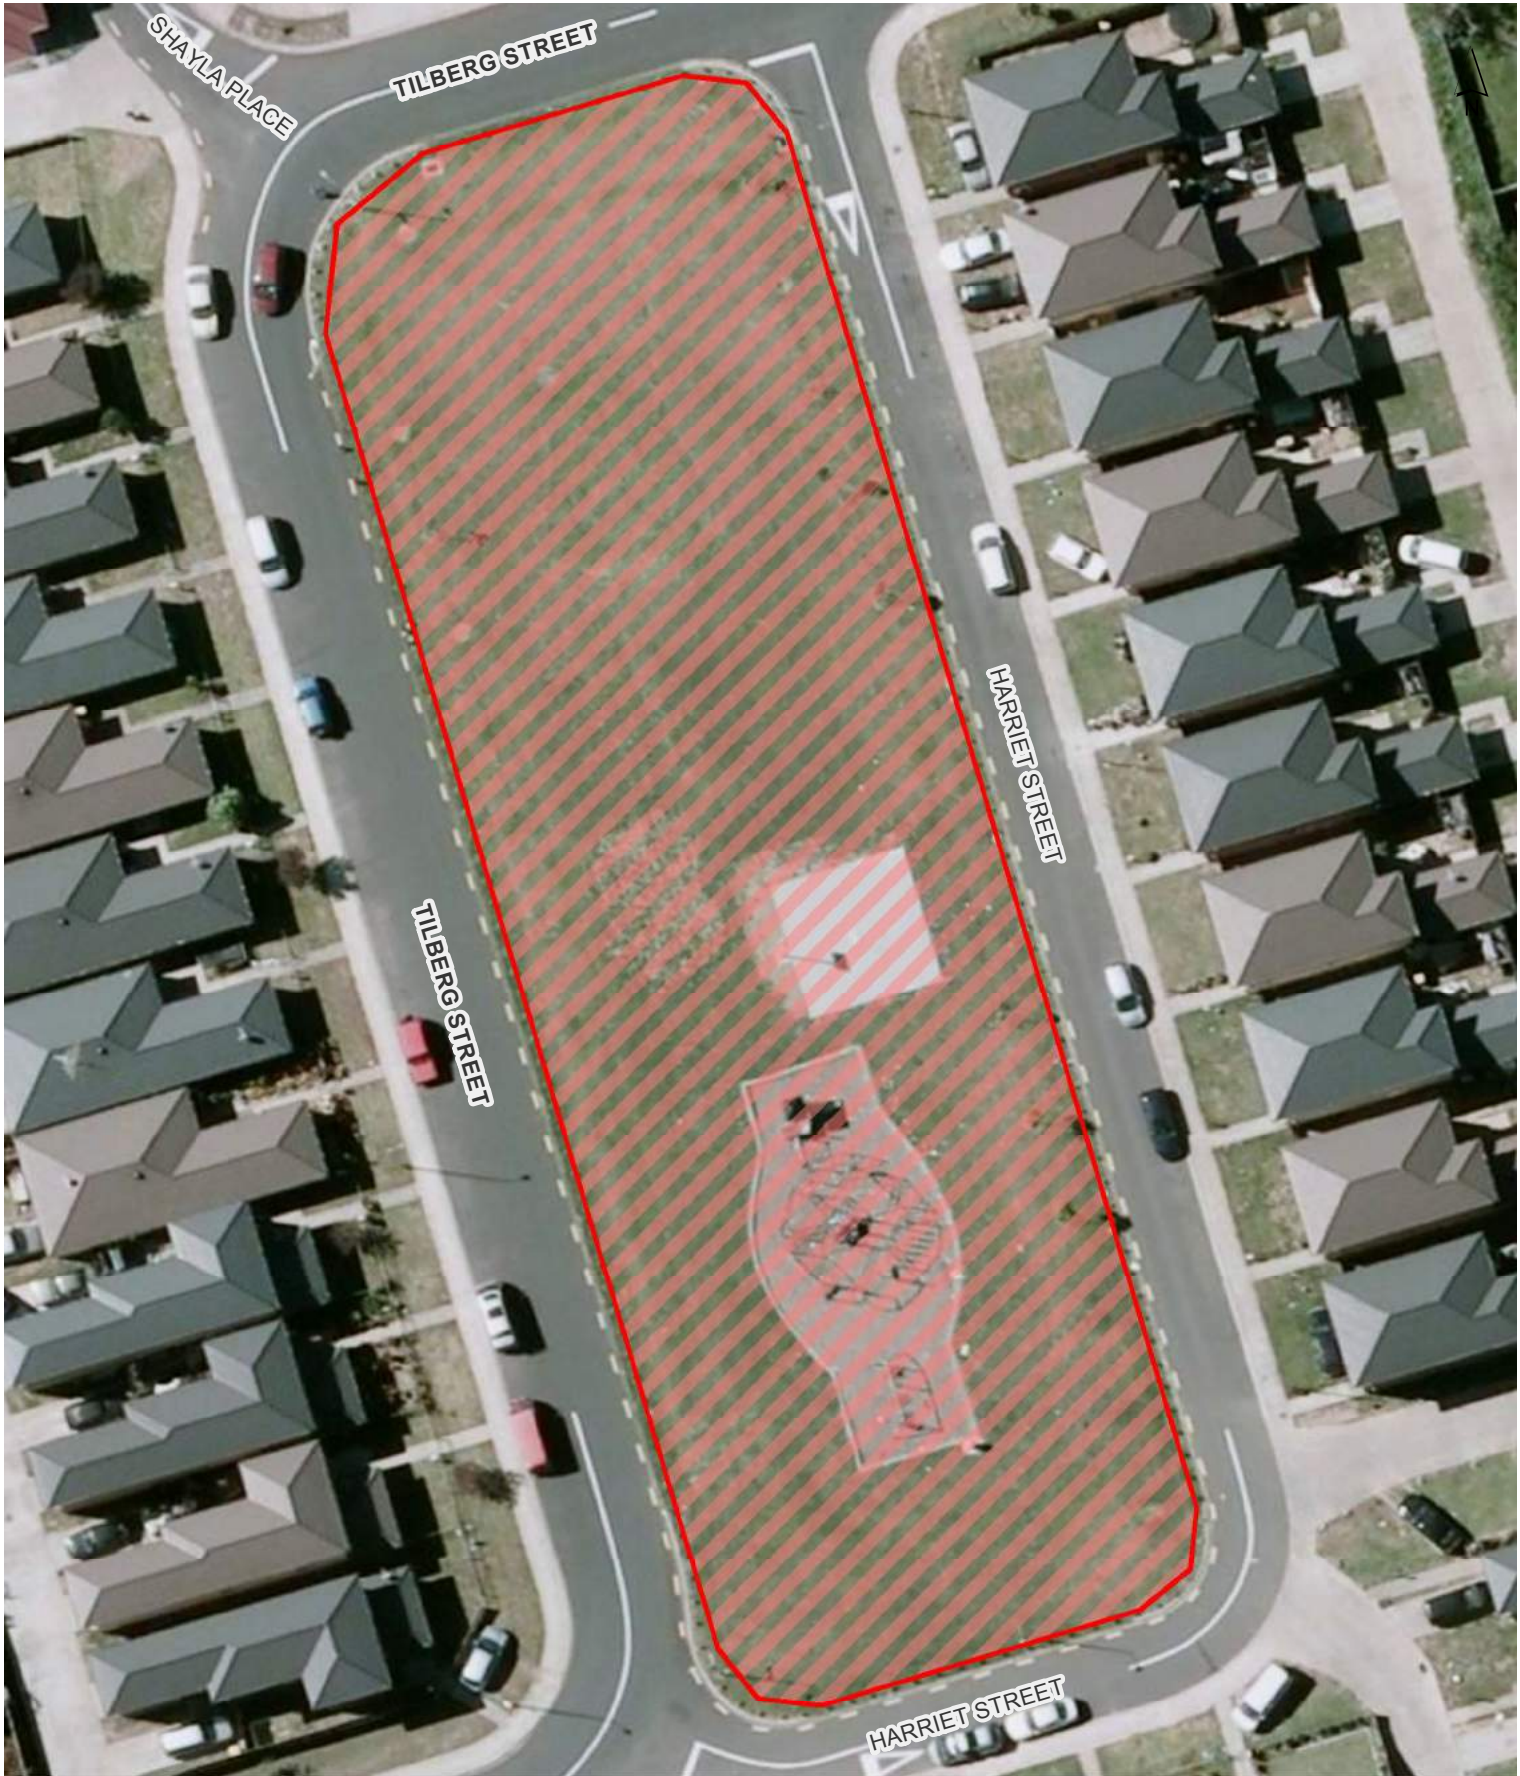

0 4 8 12 m

Scale @ A4 = 1:490

Date Printed: 16/10/2015

Tilberg Park

Māngere-Ōtāhuhu Local Board
Hours of Operation: 7pm to 7am daily