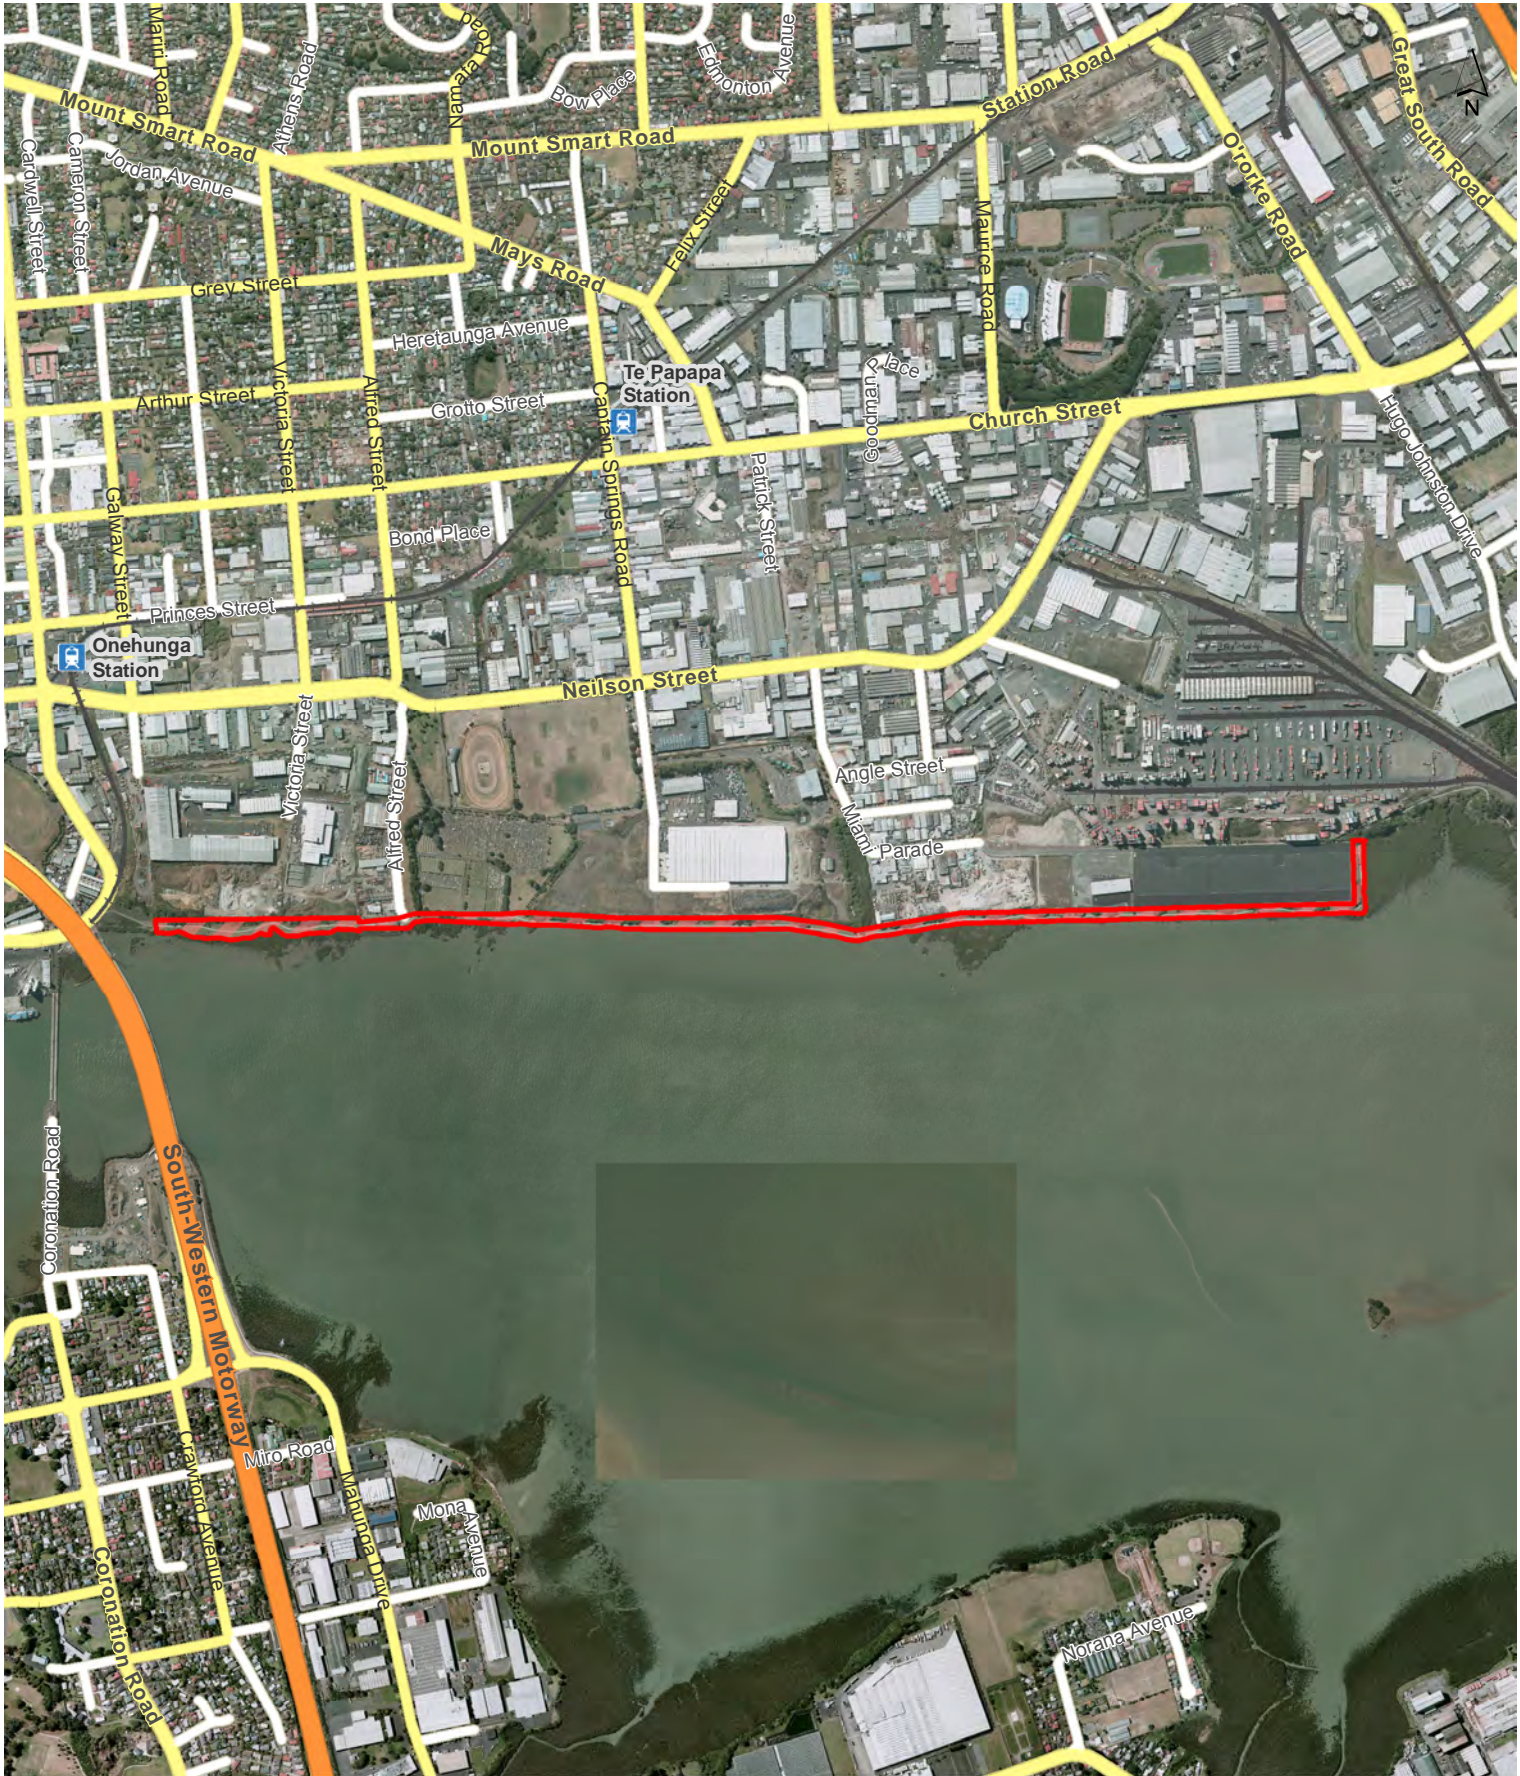

0 30 60 90 m

Scale @ A4 = 1:3,530

Date Printed: 14/09/2017

**Waikaraka Park**

Maungakiekie-Tāmaki Local Board

Hours of Operation: 10pm to 7am during daylight saving and 7pm to 7am outside daylight saving

**Waikaraka Walkway/Cycleway**

Maungakiekie-Tāmaki Local Board  
 Hours of Operation: 10pm to 7am during daylight saving and 7pm to 7am outside daylight saving

0 30 60 90 m

Scale @ A4 = 1:3,340

Date Printed: 14/09/2017

**Wai-O-Taiki Nature Reserve (and adjoining car park area)**