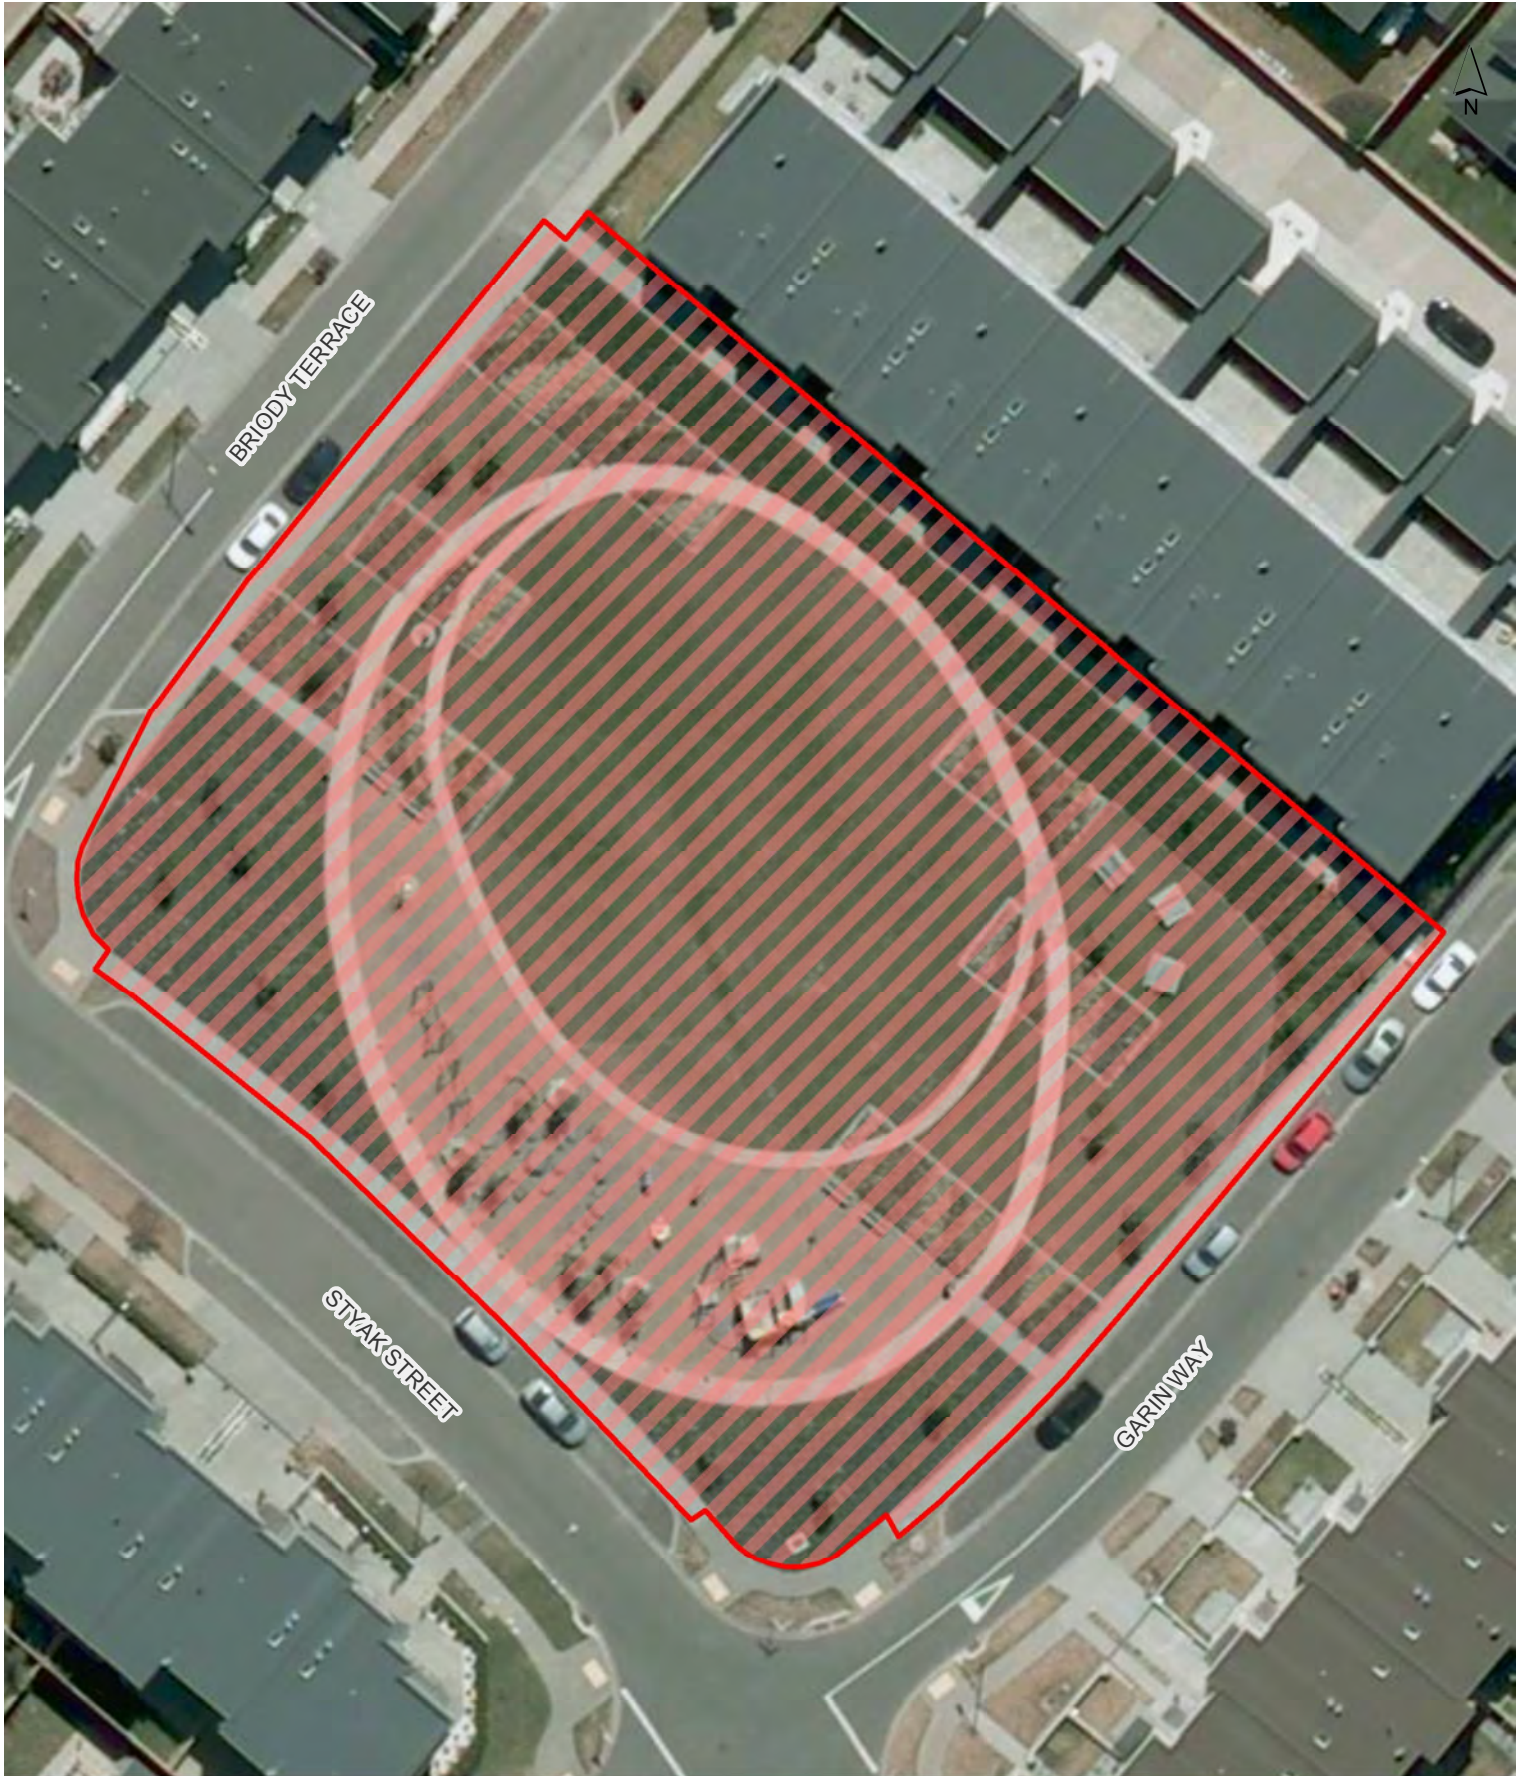

0 9 18 27 m

Scale @ A4 = 1:1,010

Date Printed: 16/10/2015

**Basset Reserve**

Orakei Local Board

Hours of Operation: 10pm to 7am during daylight saving and 7pm to 7am outside daylight saving

0 4 8 12 m

Scale @ A4 = 1:460