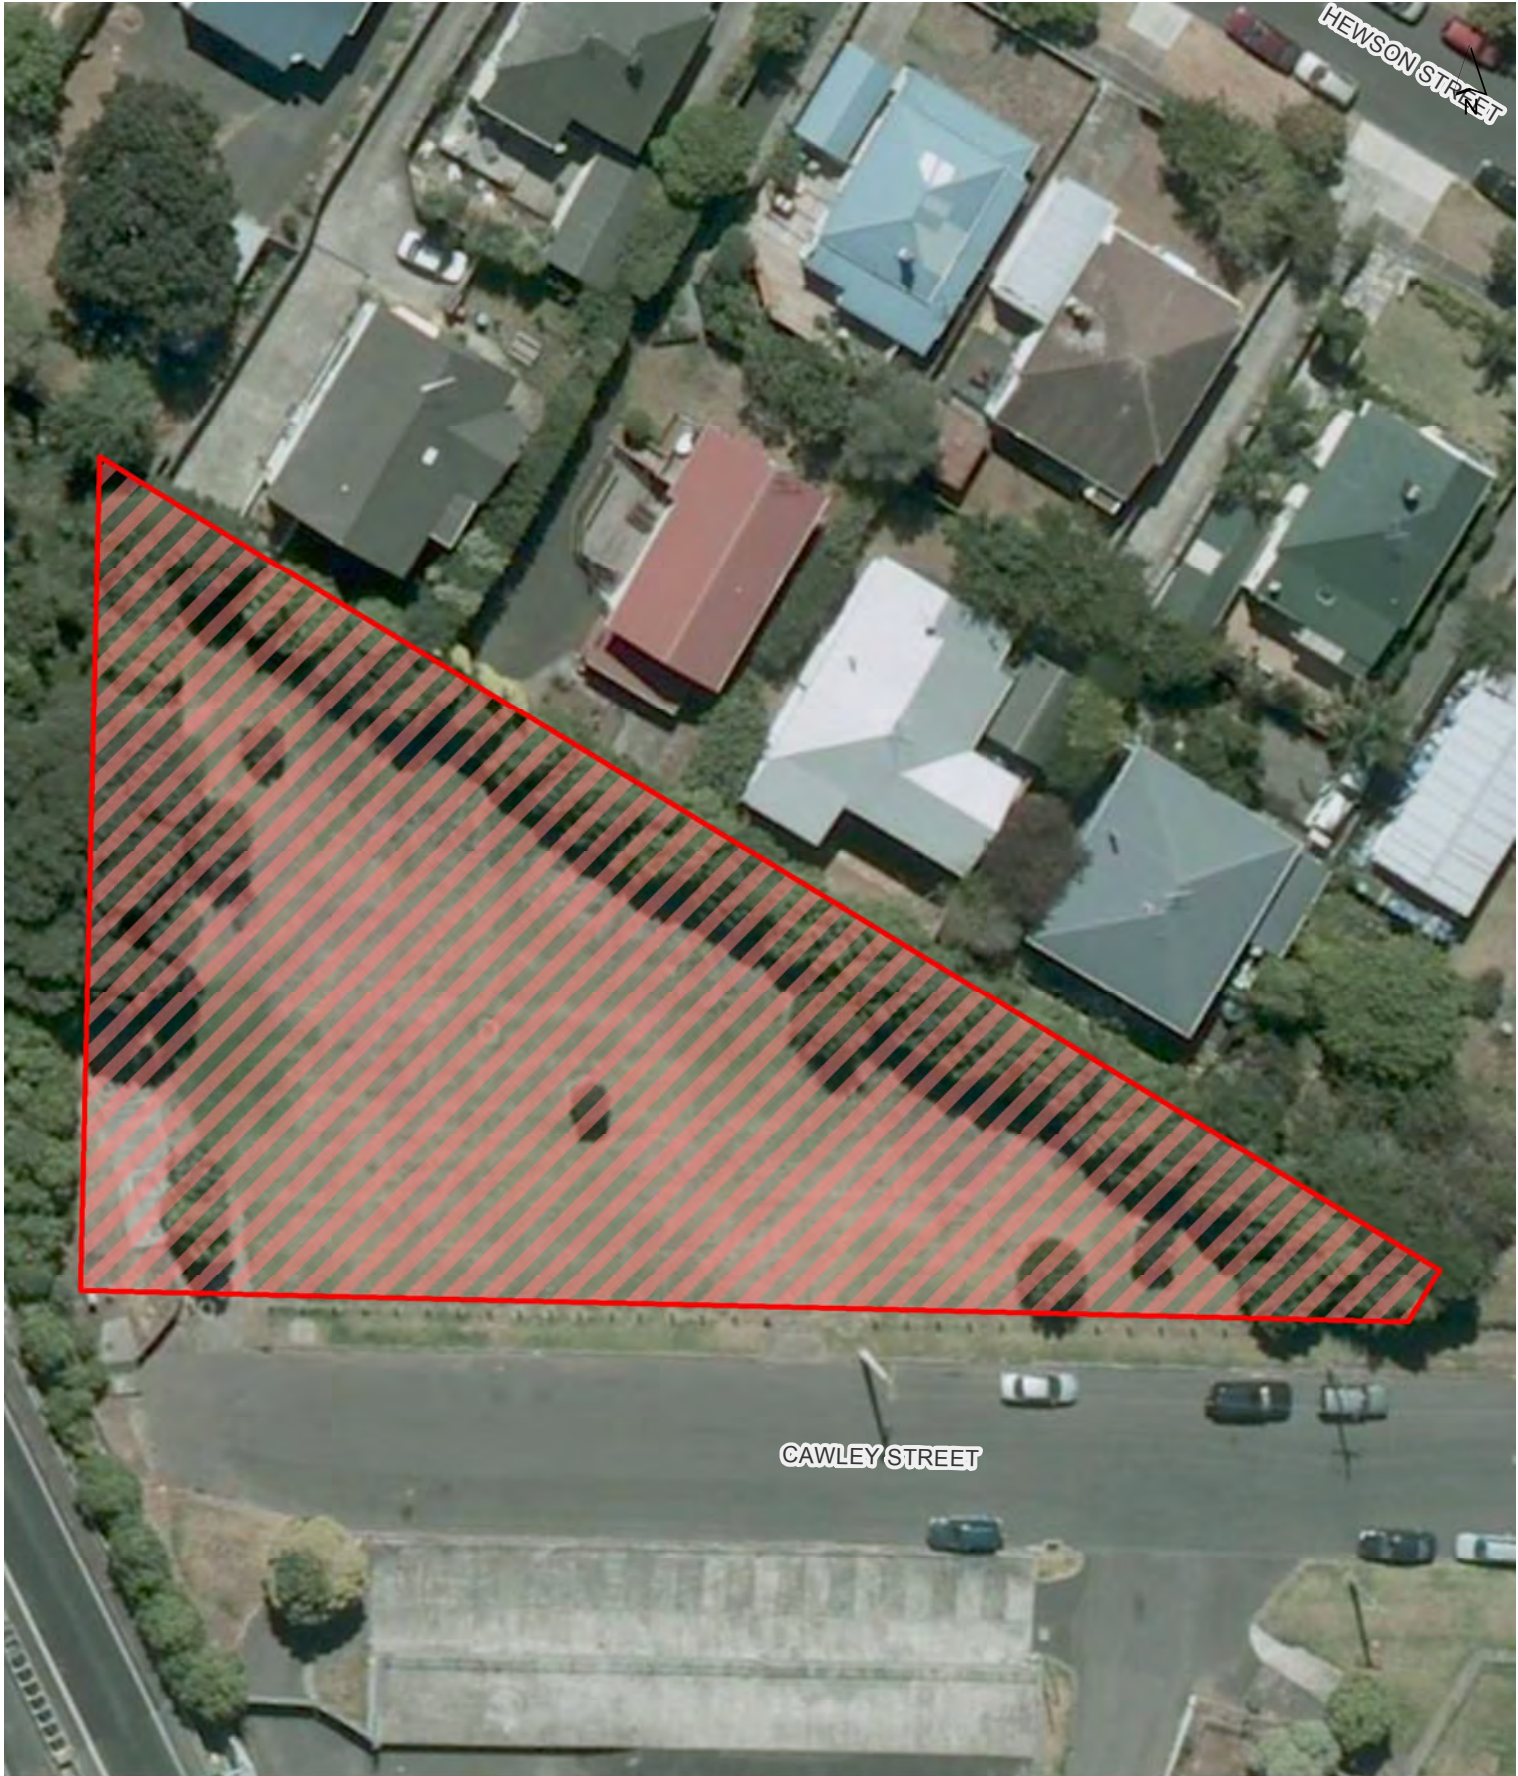

0 5 10 15 m  
 Scale @ A4 = 1:620  
 Date Printed: 16/10/2015

0 6.5 13 19.5 m

Scale @ A4 = 1:770

Date Printed: 16/10/2015

**Canon Park**

Orākei Local Board

Hours of Operation: 10pm to 7am during daylight saving and 7pm to 7am outside daylight saving