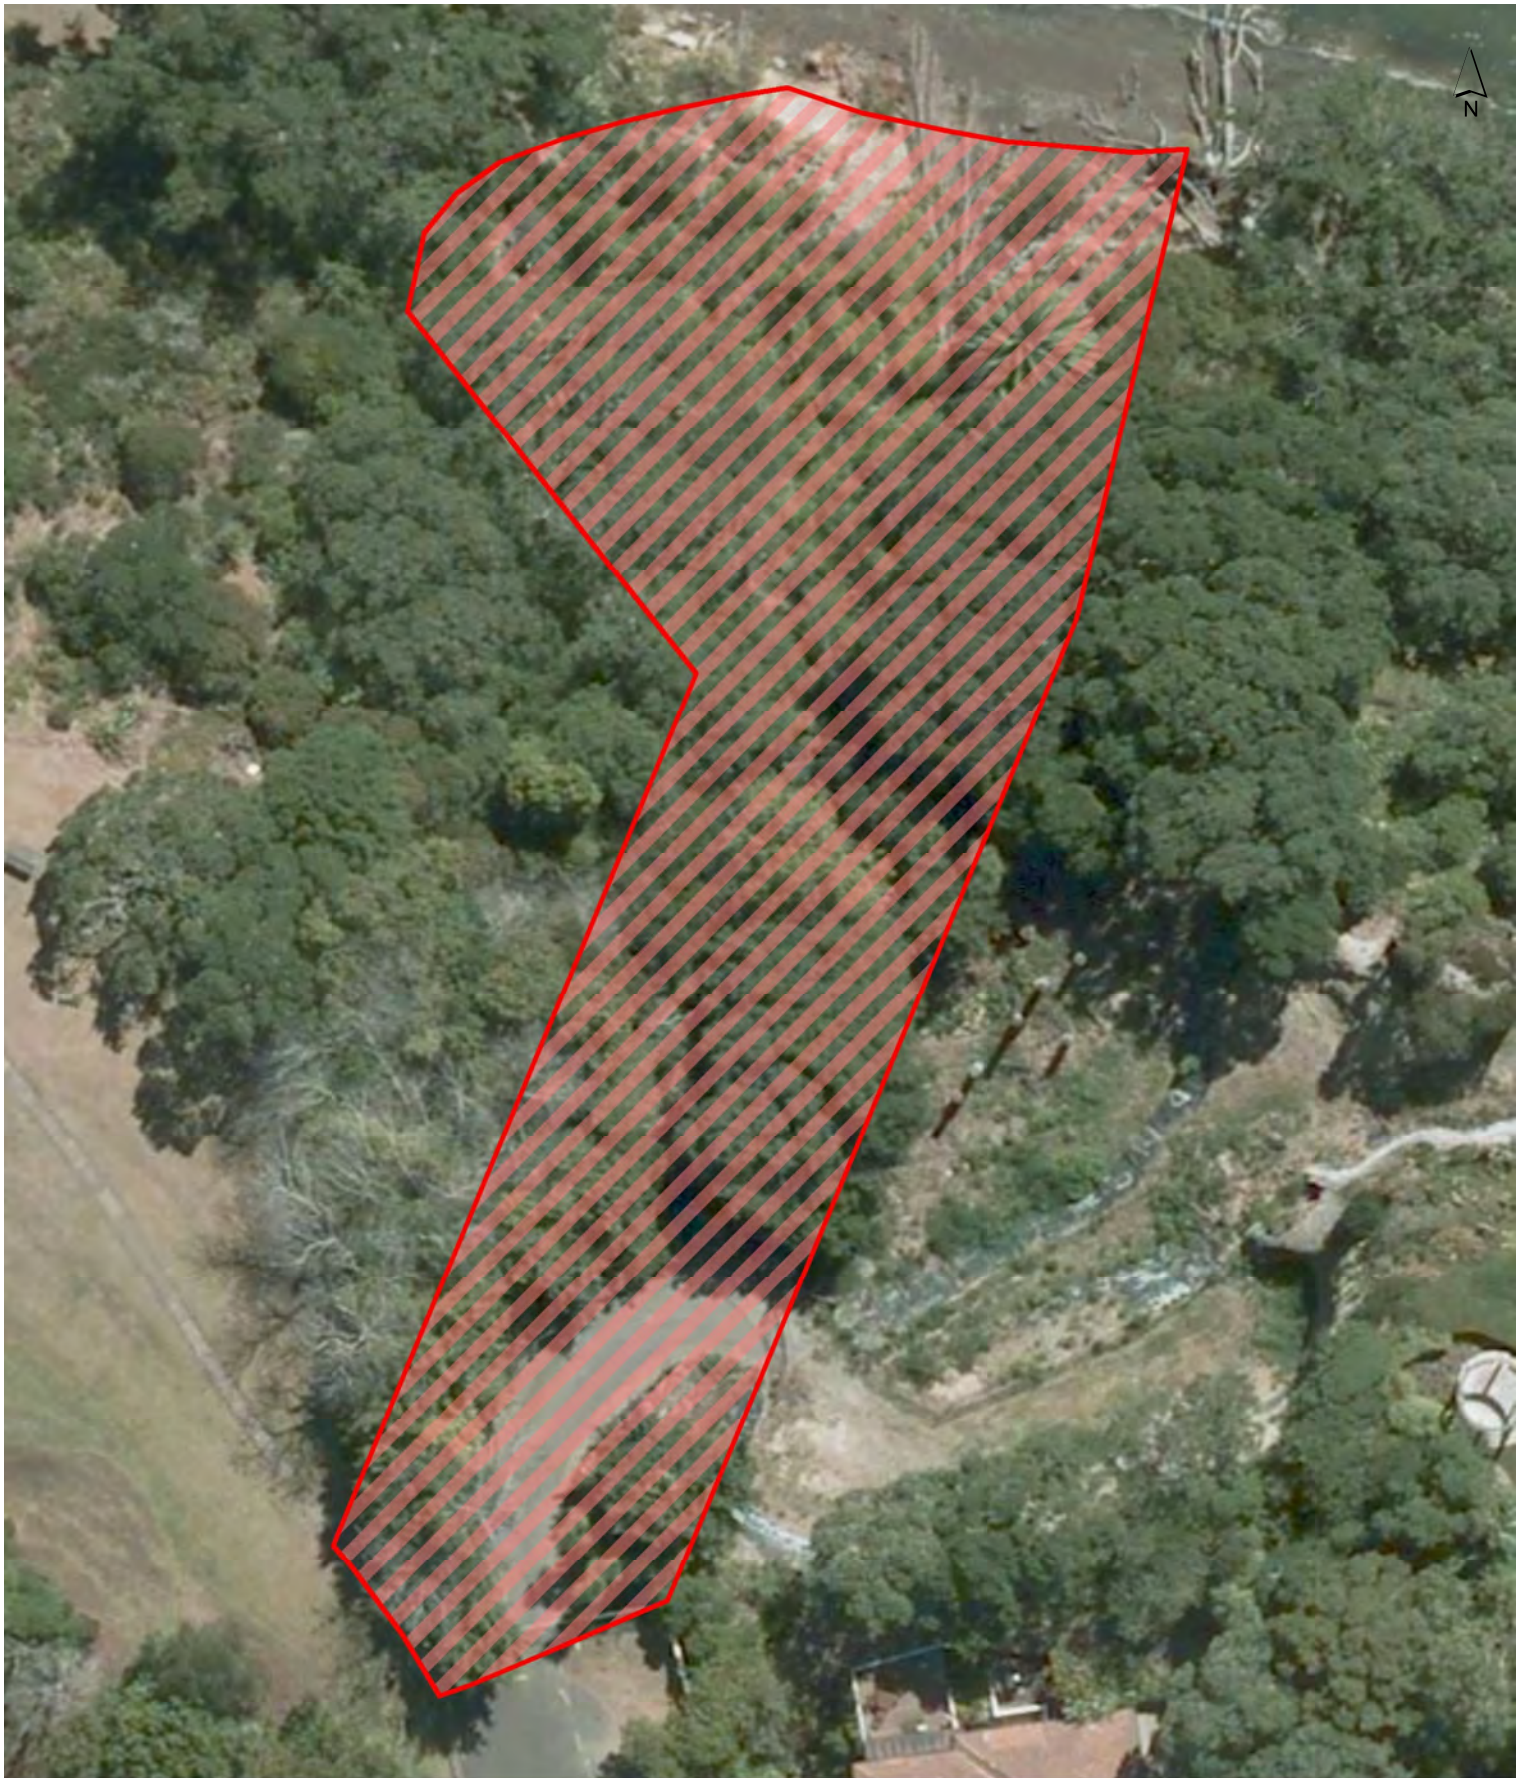

Date Printed: 16/10/2015

**Fissure Park**

Orakei Local Board

Hours of Operation: 10pm to 7am during daylight saving and 7pm to 7am outside daylight saving

0 4 8 12 m  
Scale @ A4 = 1:460  
Date Printed: 16/10/2015