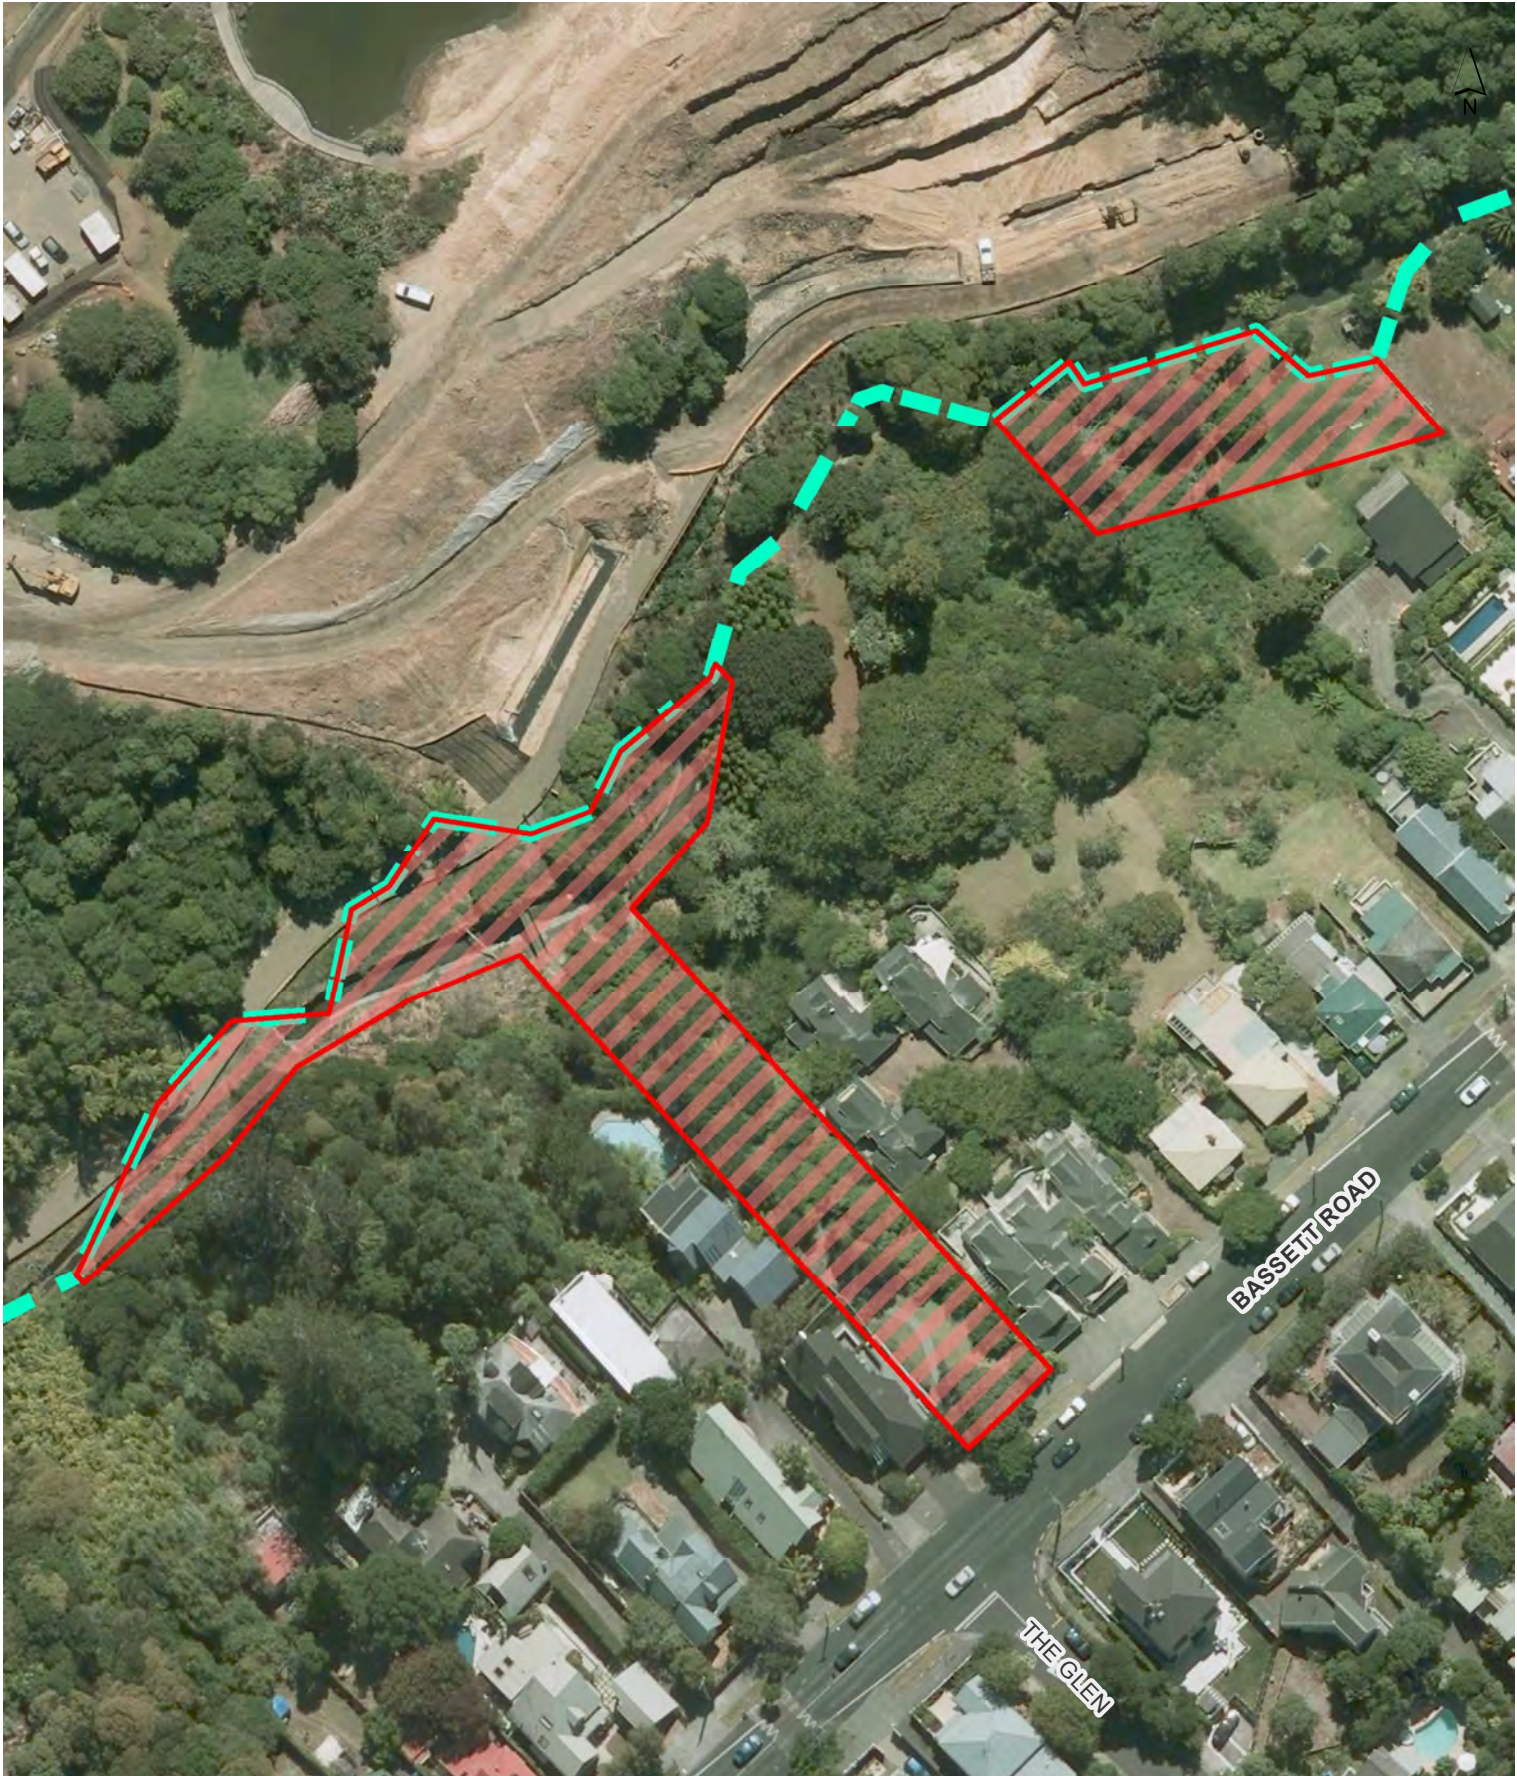

0 2 4 6 m

Scale @ A4 = 1:260

Date Printed: 16/10/2015

Locality Guide

Atkin Reserve C (South)

Orākei Local Board

Hours of Operation: 10pm to 7am during daylight saving and 7pm to 7am outside daylight saving

**Auckland Council**  
Te Kaurihera o Tāmaki Makaurau