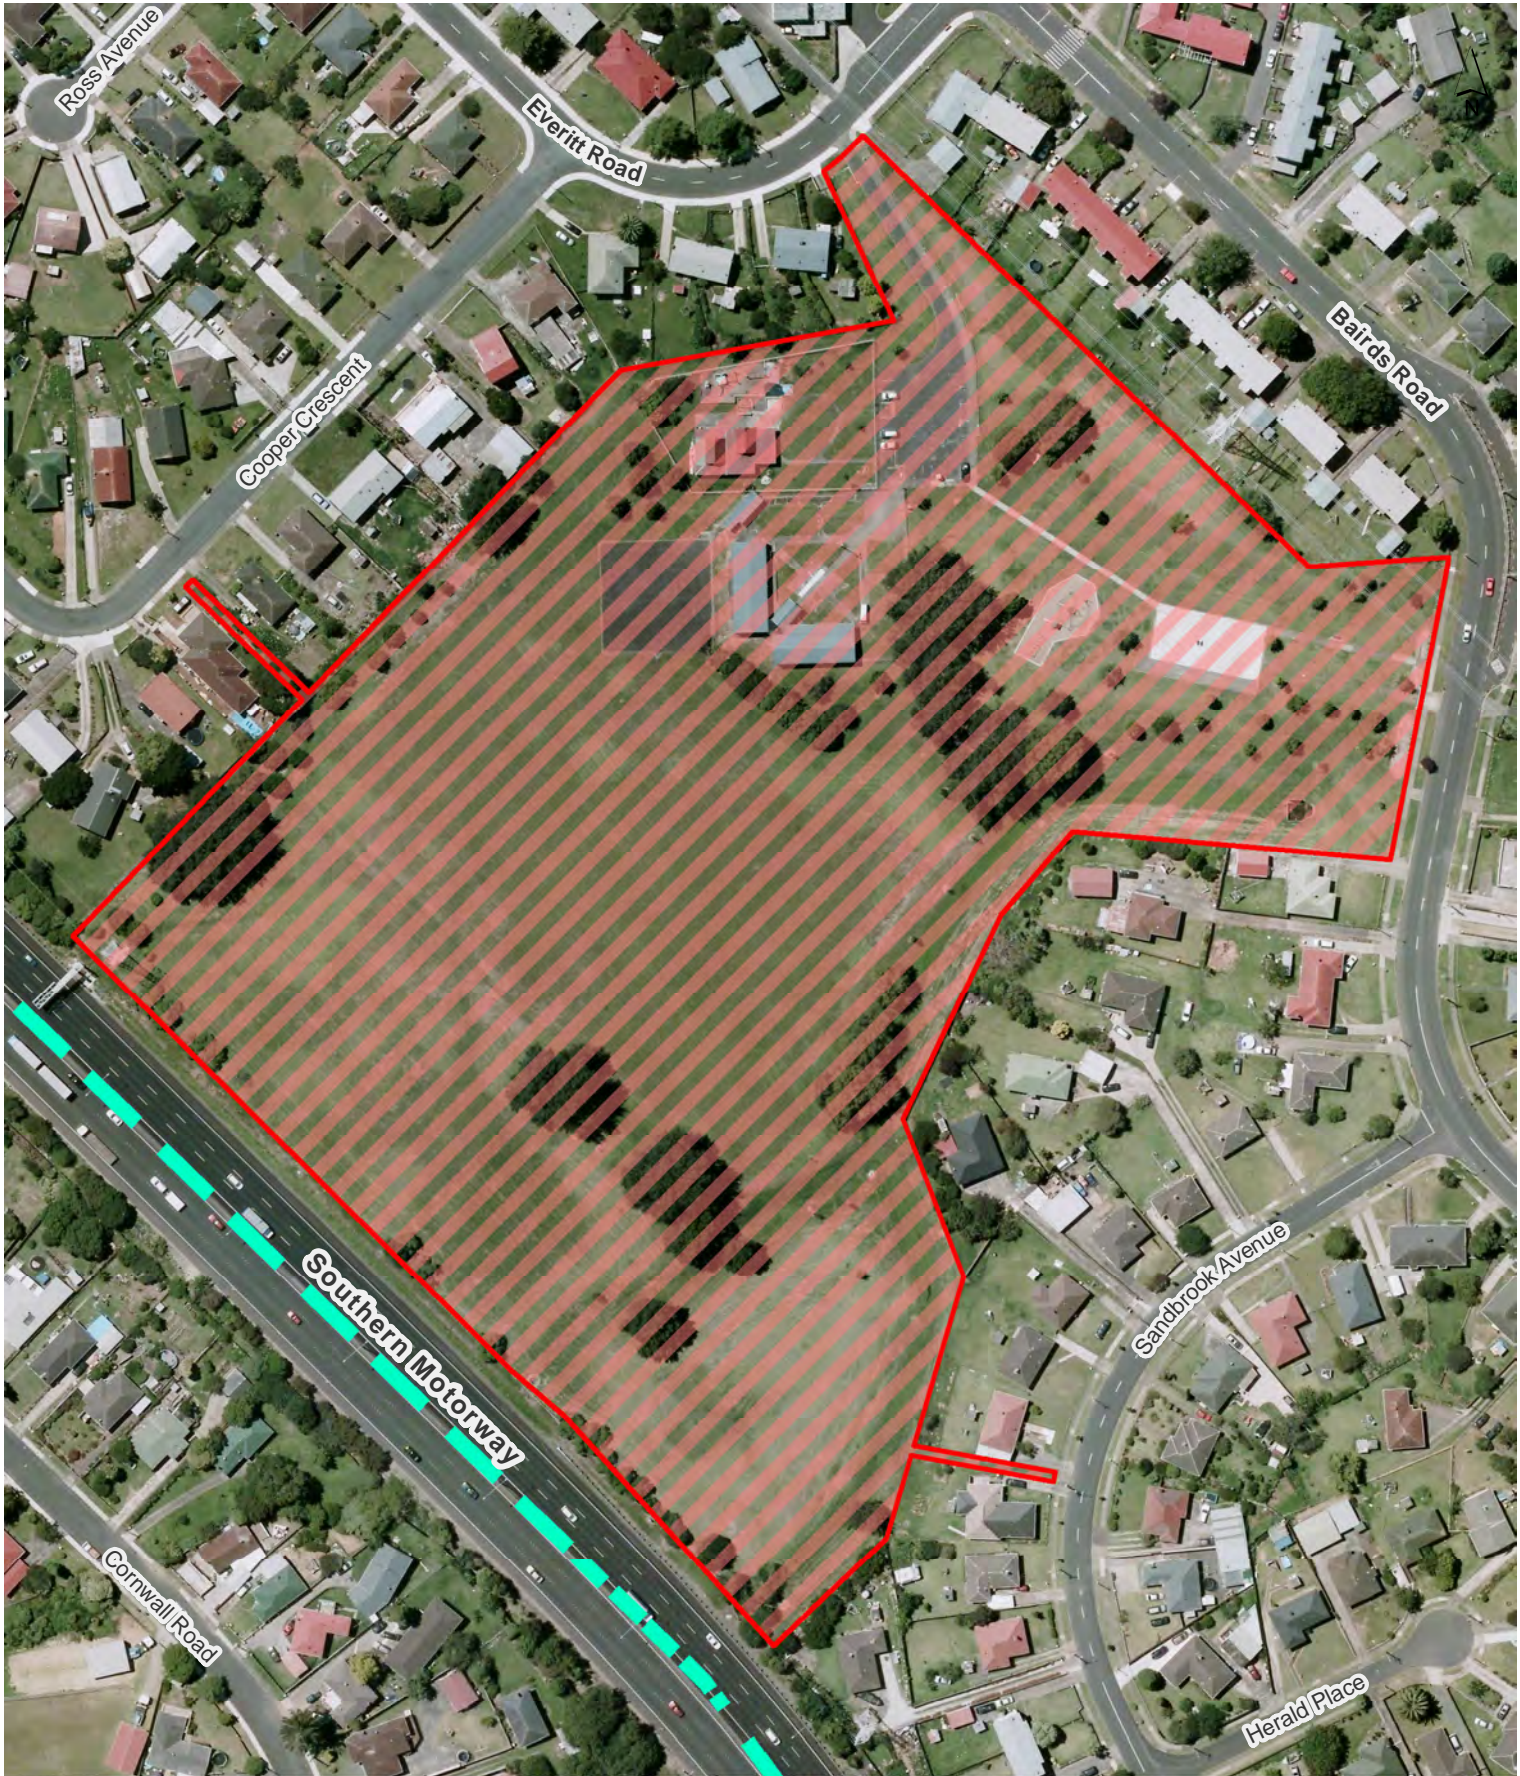

0 50 100 150 m

Scale @ A4 = 1:6,290

Date Printed: 16/10/2015

Auckland Council
 Te Kaunihera o Tāmaki Makaurau

Locality Guide

Sandbrook Reserve

Ōtara-Papatoetoe Local Board
 Hours of Operation: 24 hours, 7 days a week