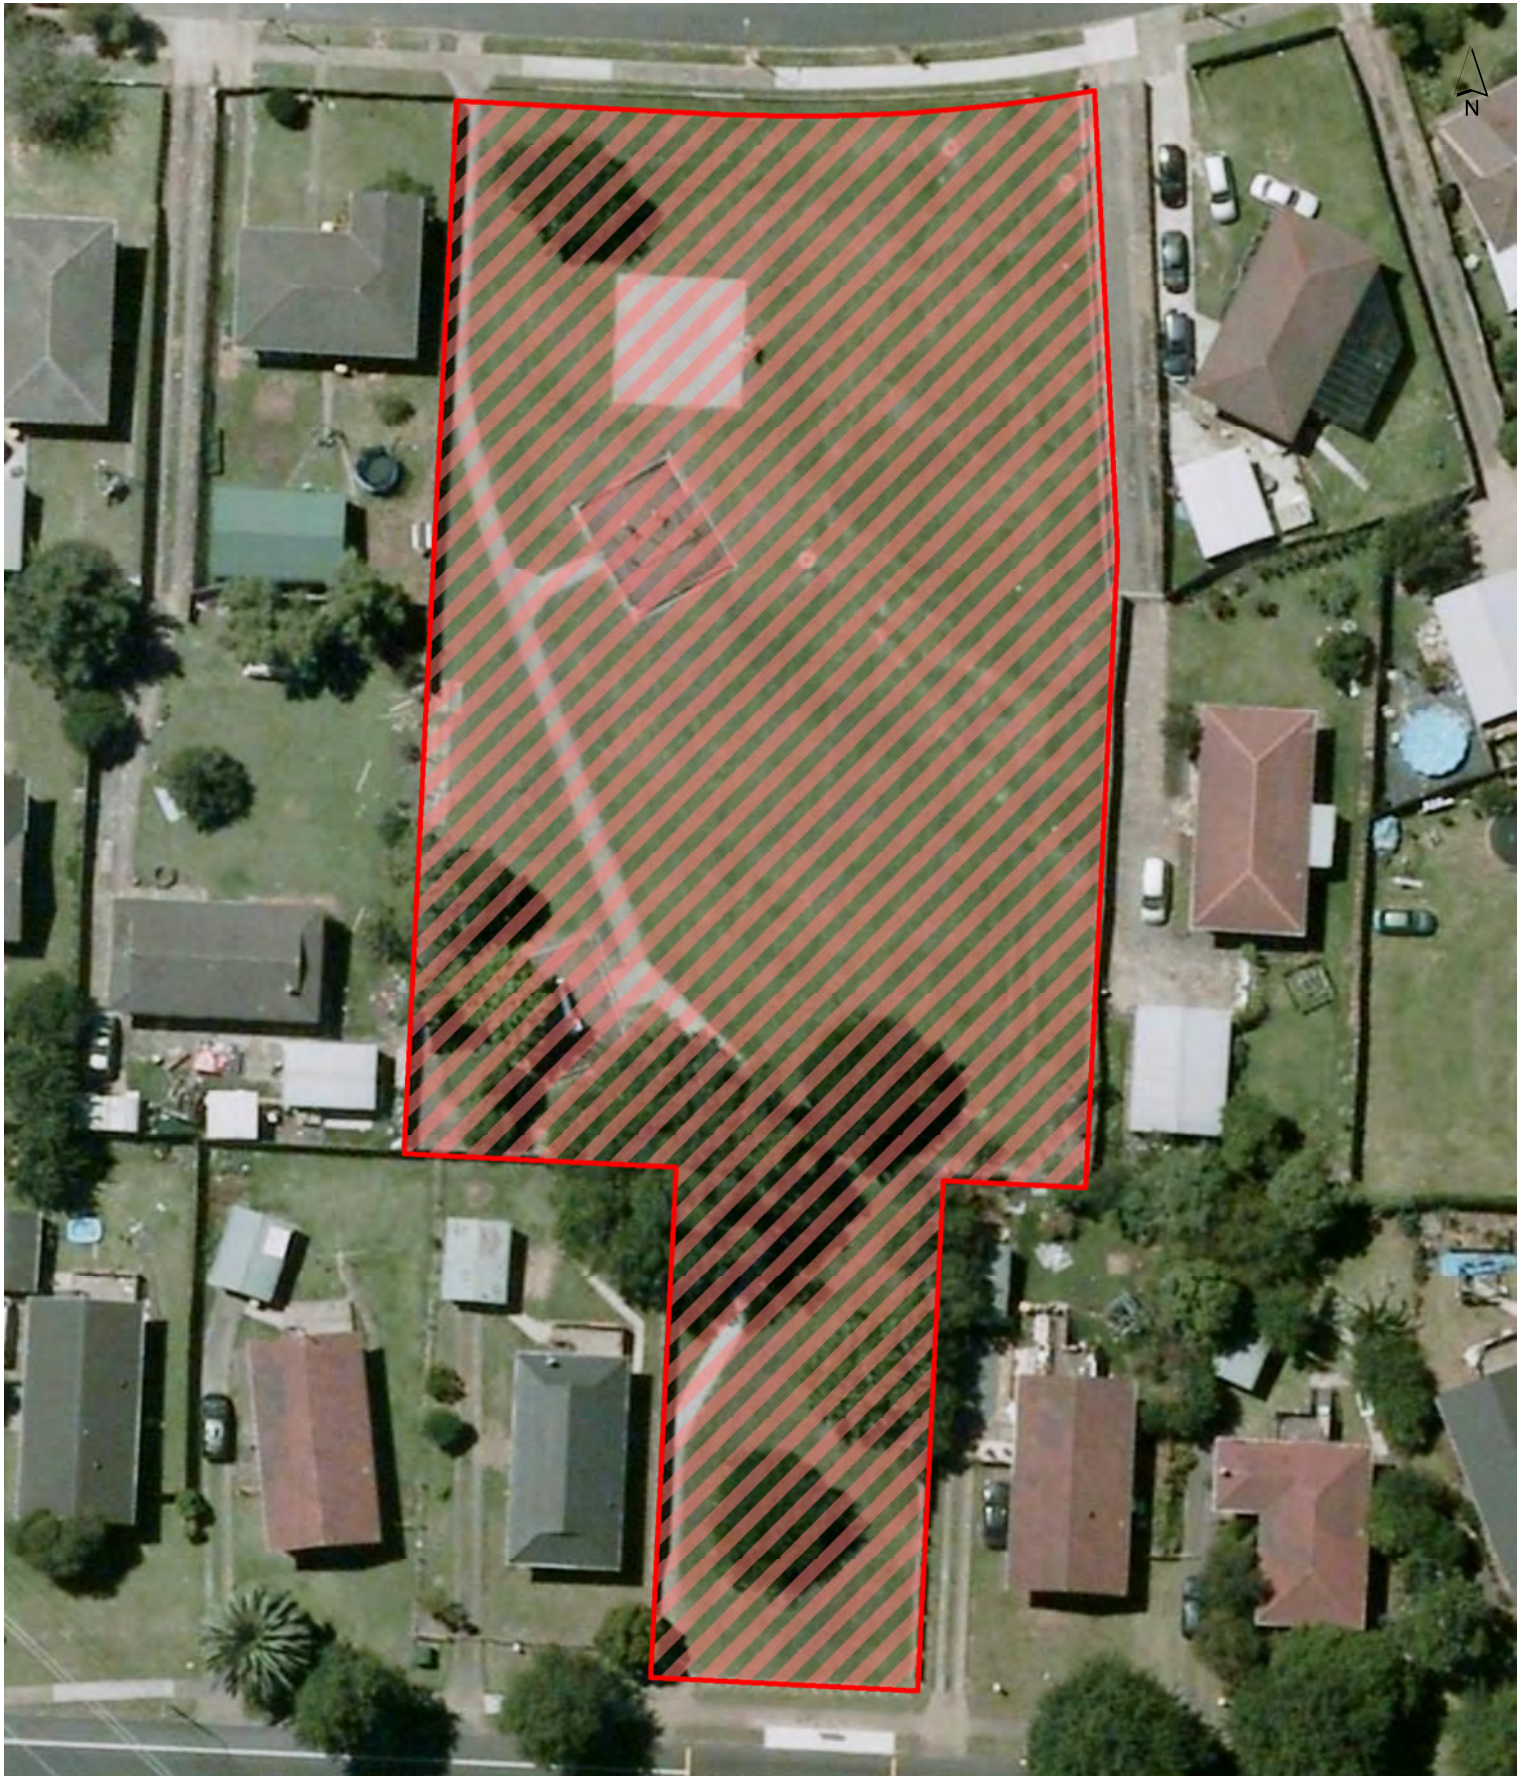

Auckland Council
Te Kaunihera o Tāmaki Makaurau

0 7.5 15 22.5 m

Scale @ A4 = 1:860

Date Printed: 16/10/2015

Fergusson Oaks Reserve

Ōtara-Papatoetoe Local Board

Hours of Operation: 24 hours, 7 days a week

0 4.5 9 13.5 m