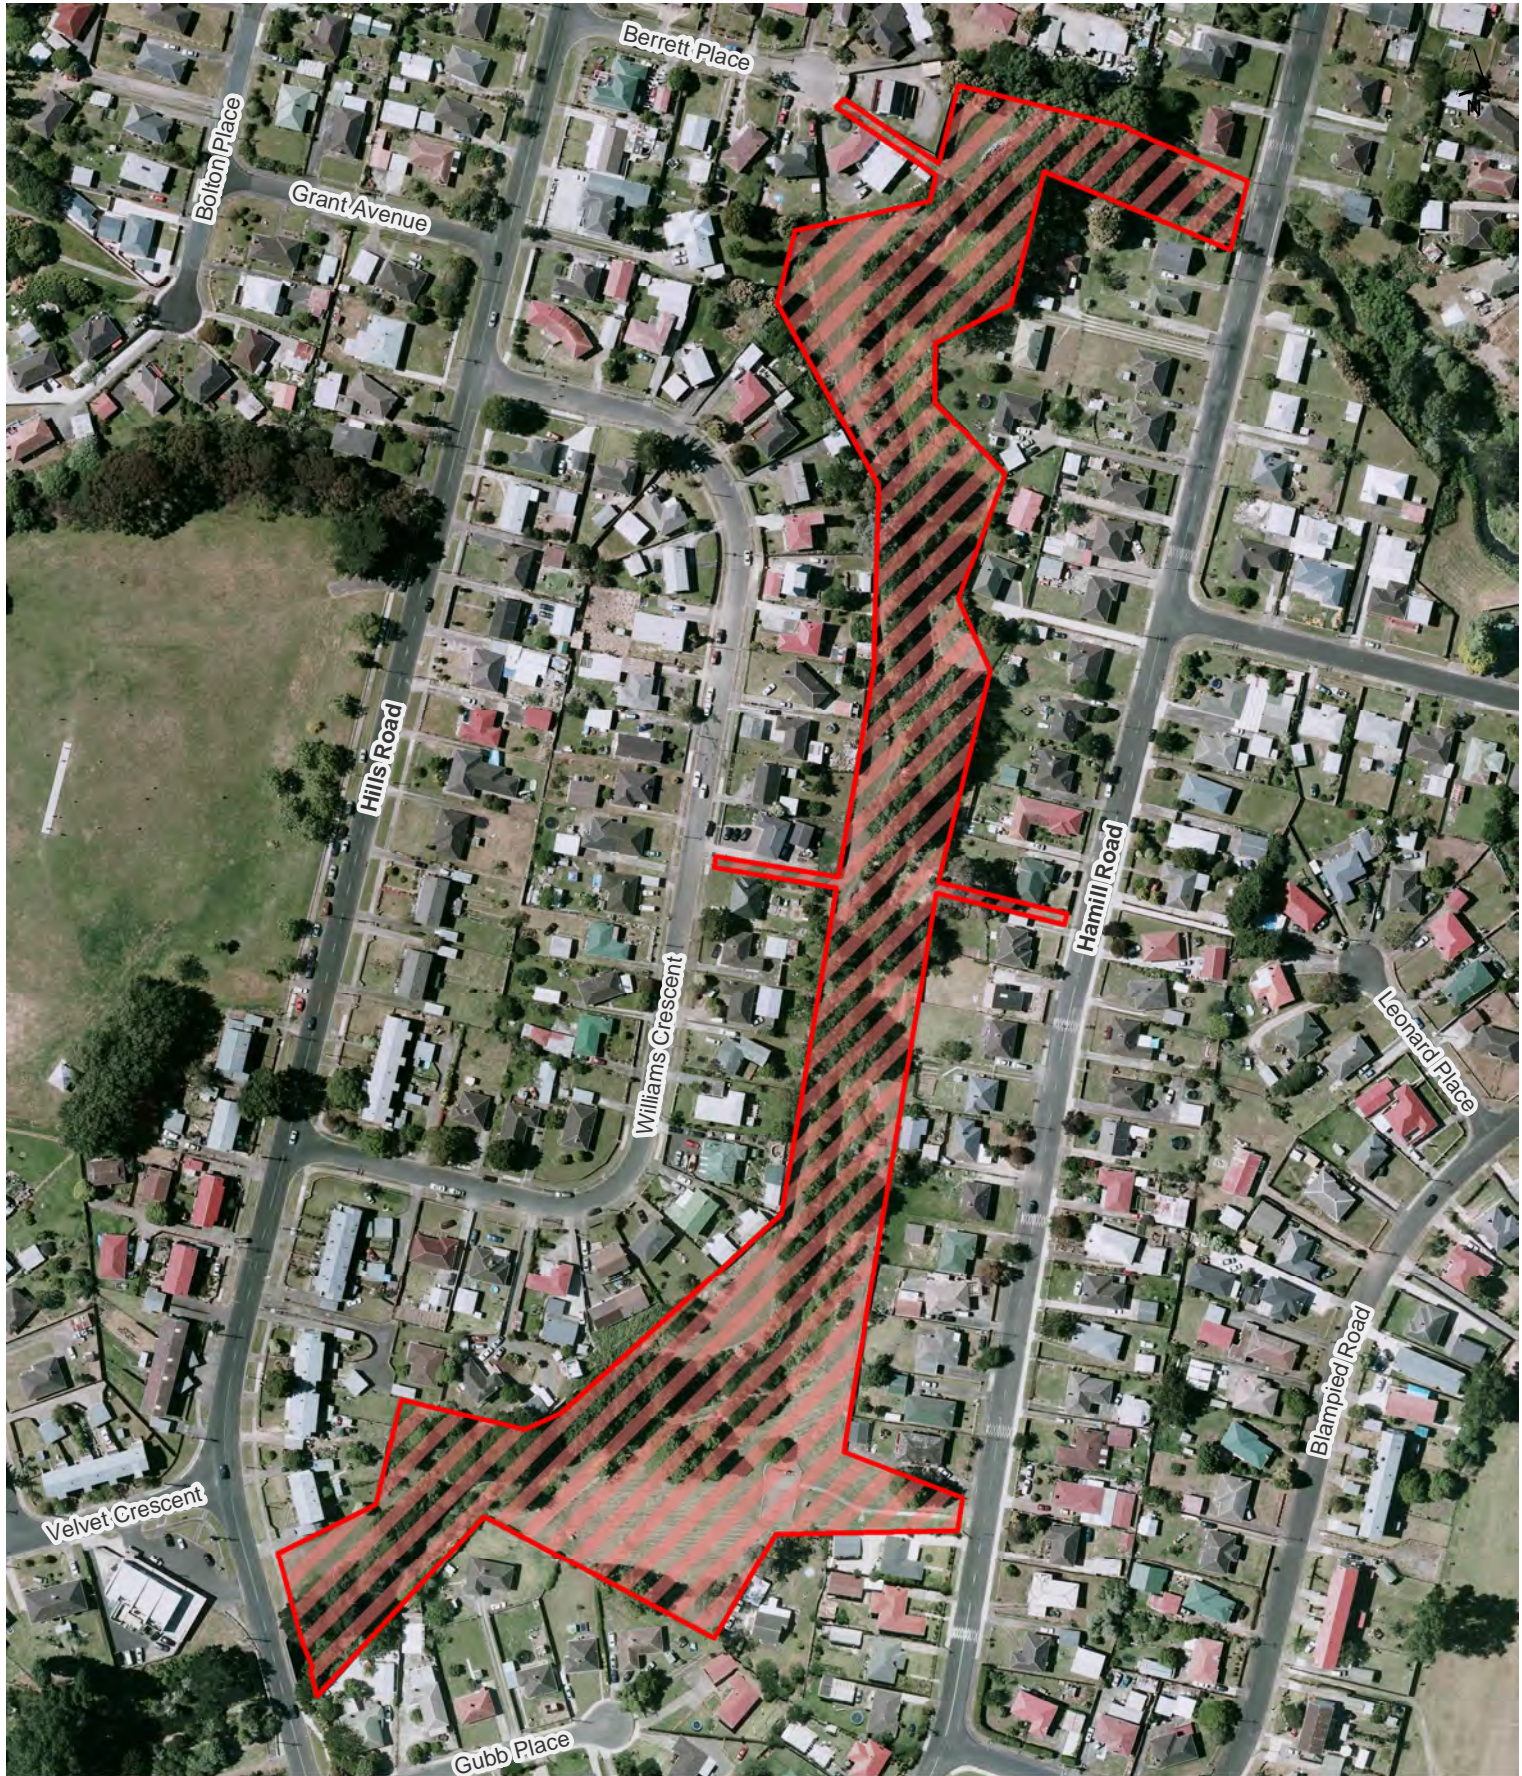

Locality Guide

Hamill Reserve

Ōtara-Papatoetoe Local Board
Hours of Operation: 24 hours, 7 days a week

0 20 40 60 m

Scale @ A4 = 1:2,440

Date Printed: 16/10/2015

Auckland Council
Te Kaunihera o Tāmaki Makaurau