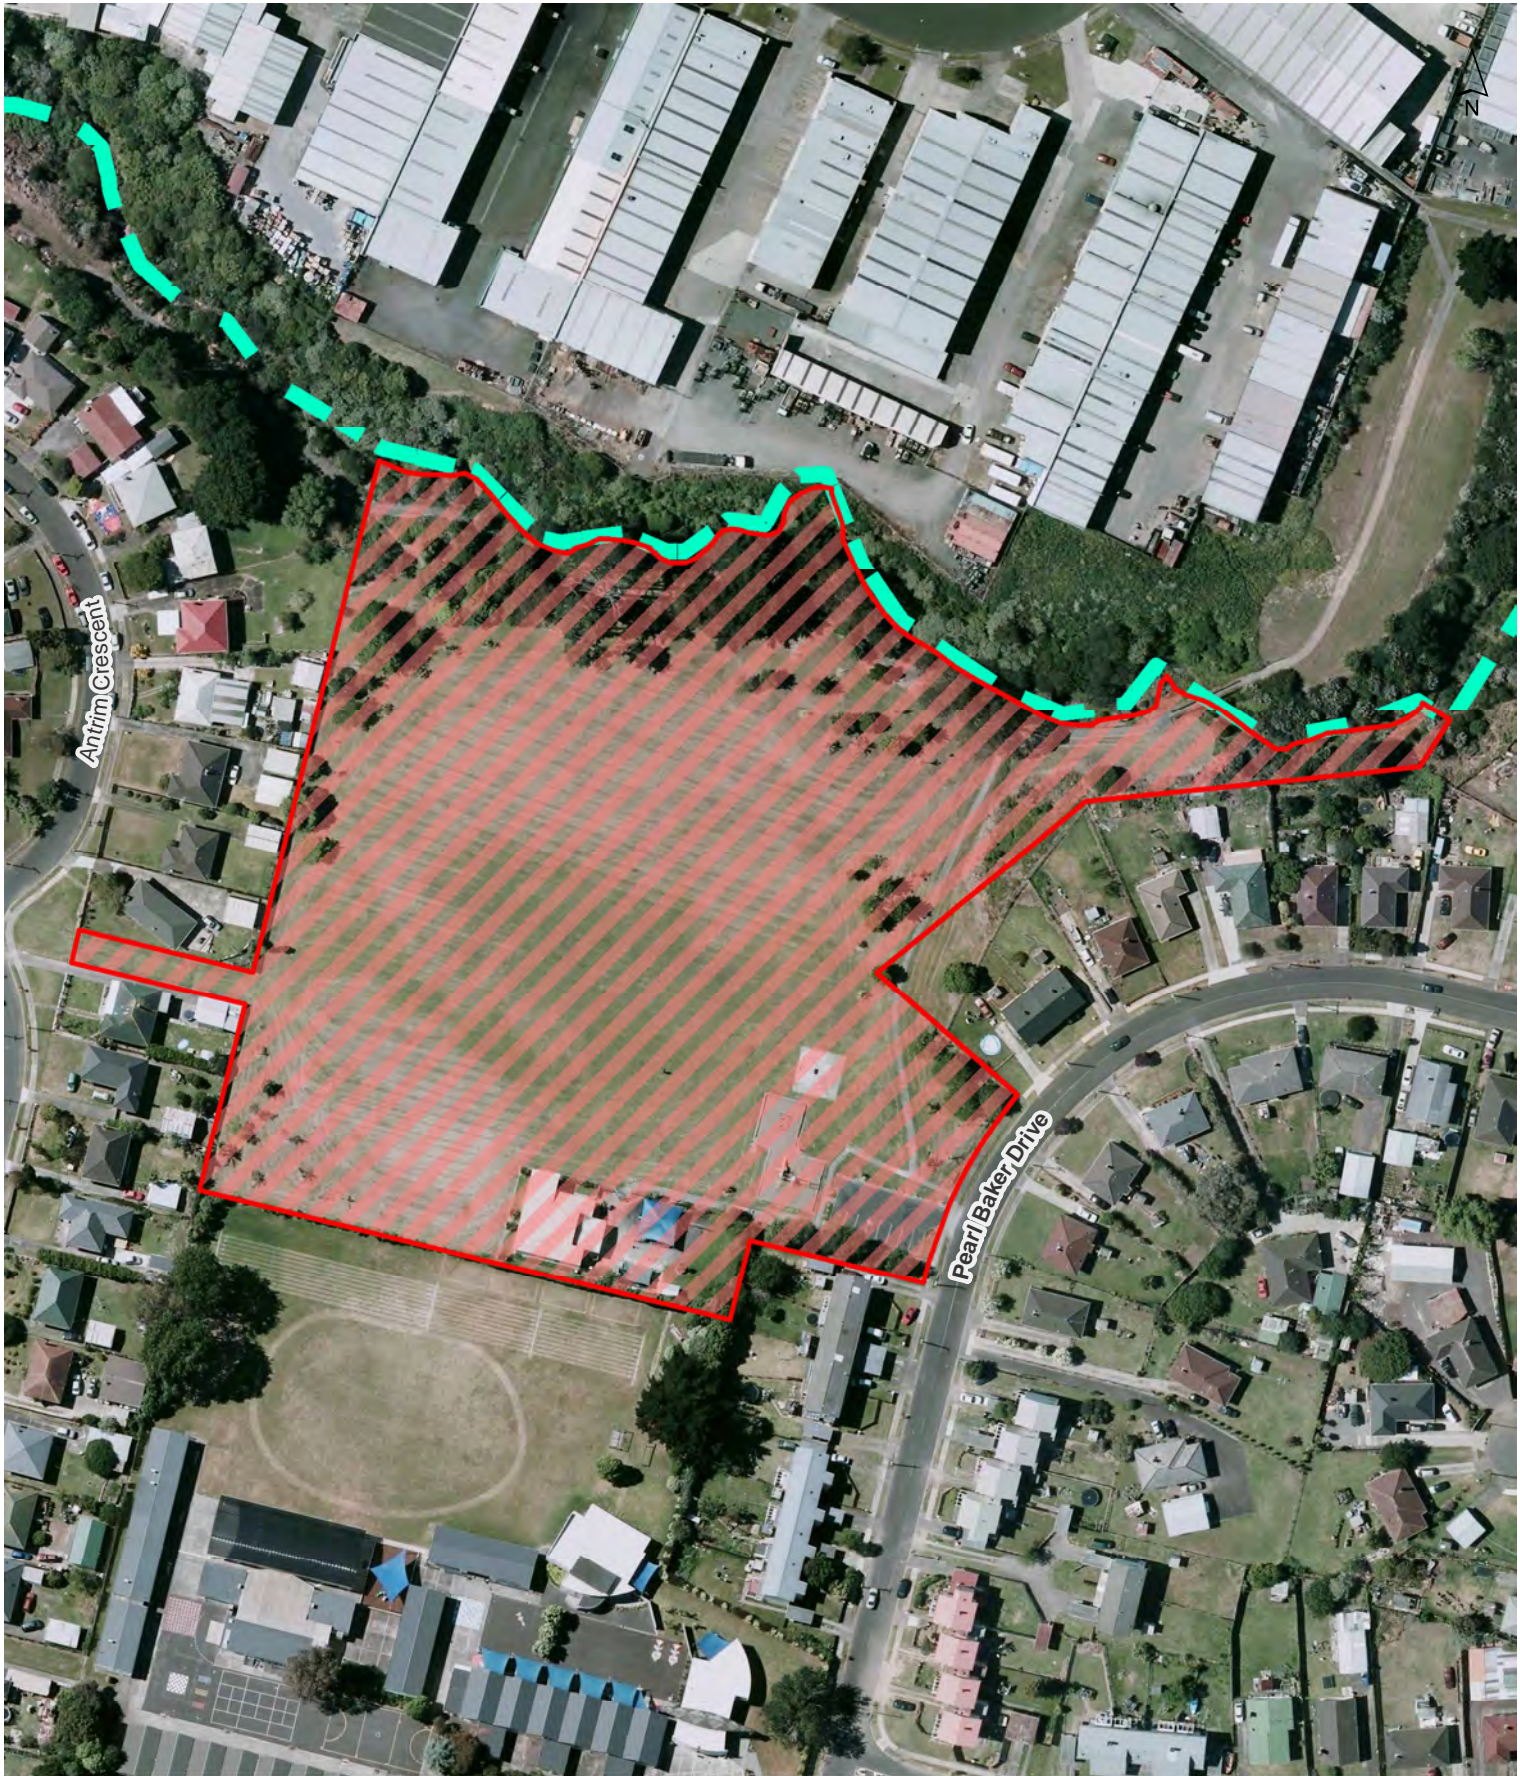

Locality Guide

Pearl Baker Reserve

Ōtara-Papatoetoe Local Board
Hours of Operation: 7pm to 7am daily

0 10 20 30 m

Scale @ A4 = 1:1,700

Date Printed: 16/10/2015

Auckland Council
Te Kaunihera o Tāmaki Makaurau