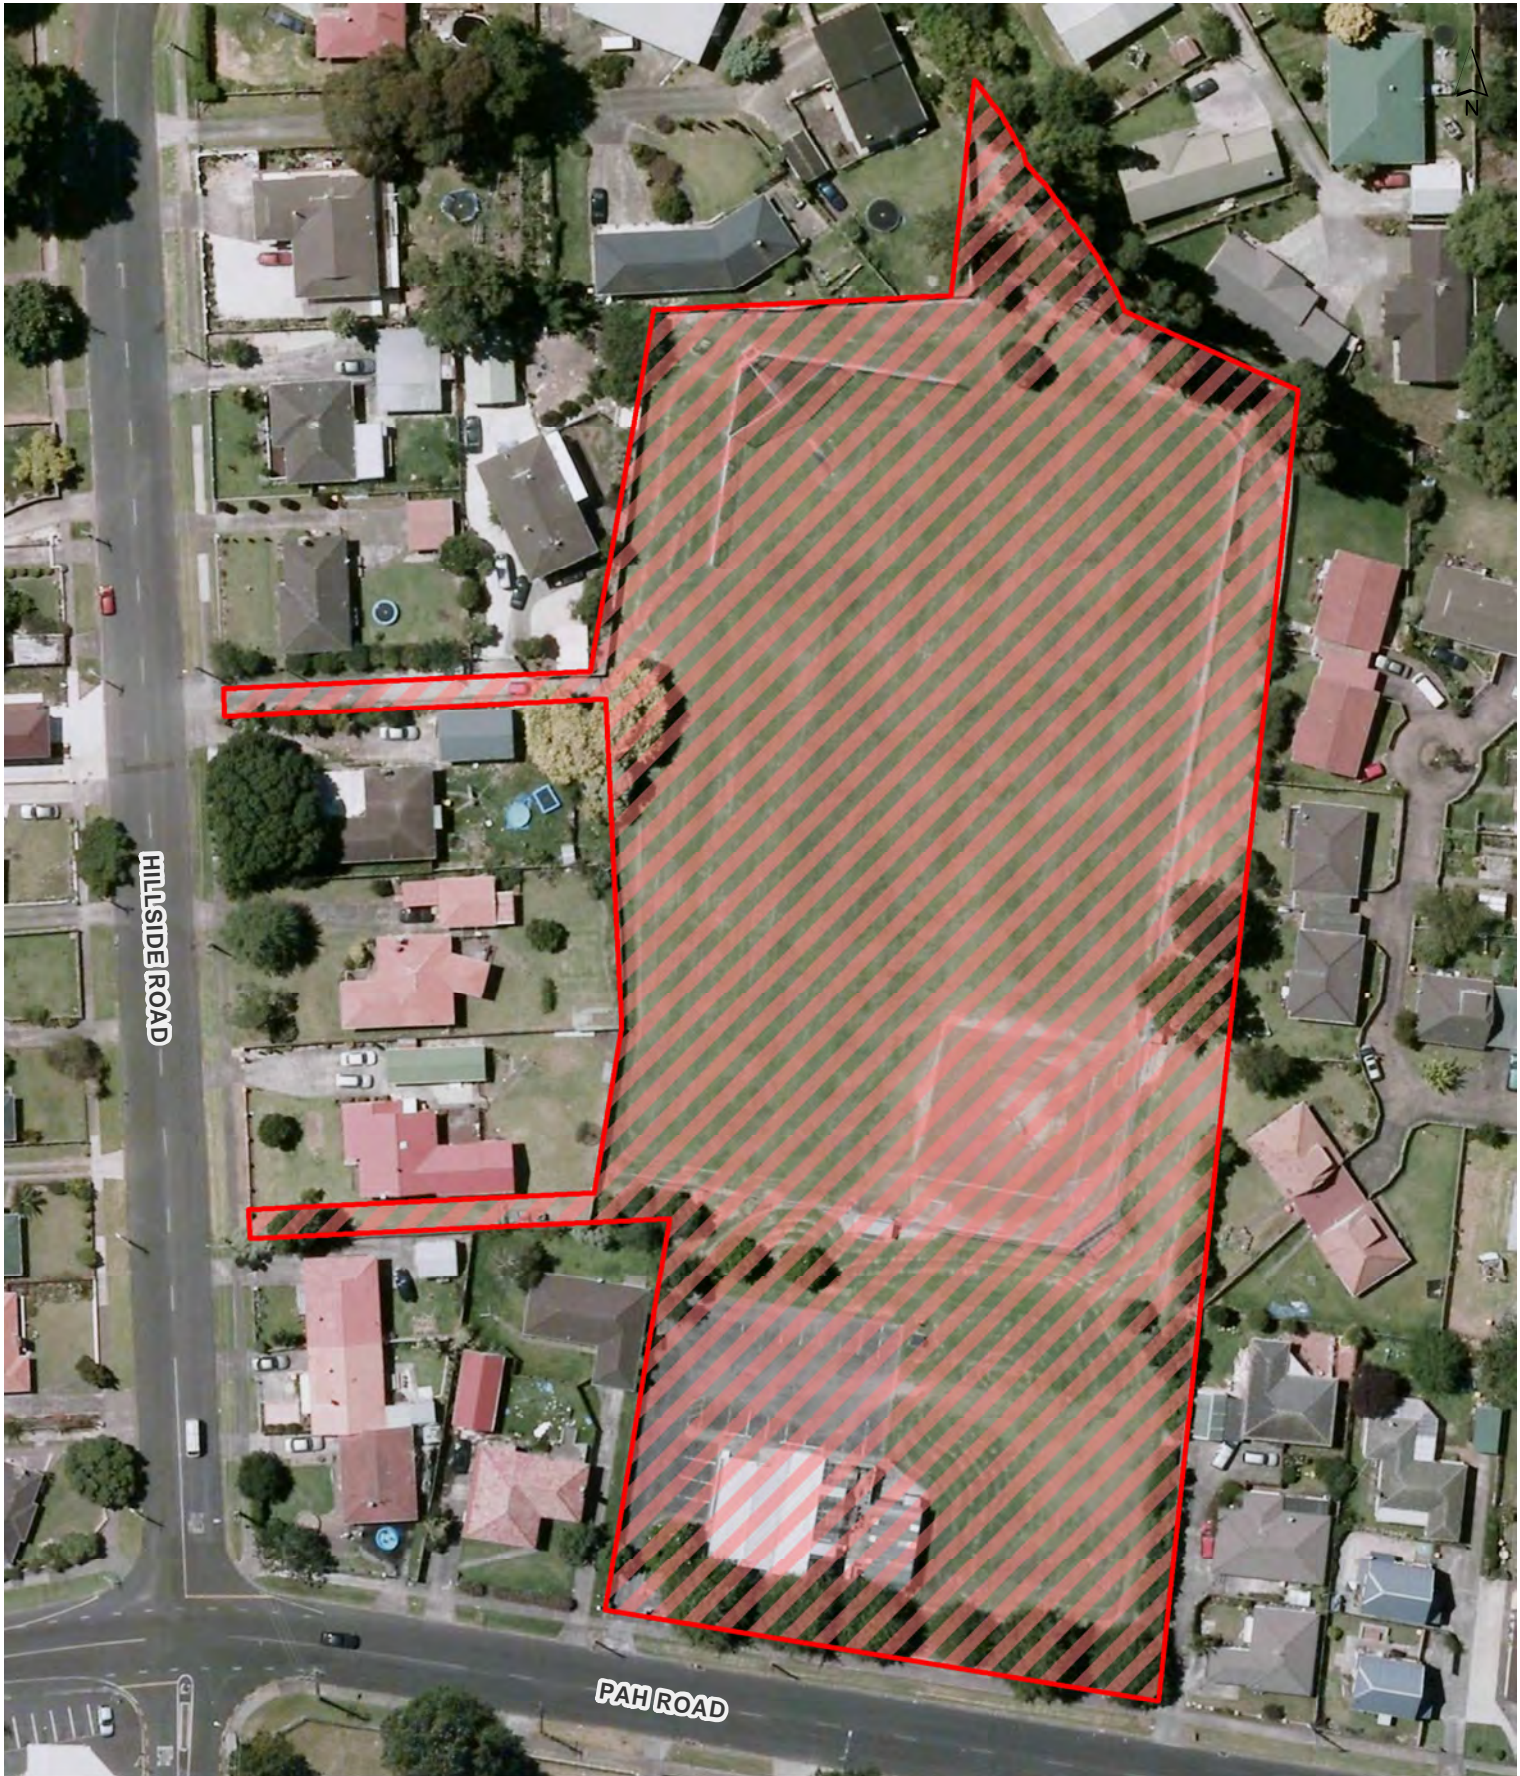

HILLSIDE ROAD

PAH ROAD

0 8 16 24 m

Scale @ A4 = 1:960

Date Printed: 16/10/2015