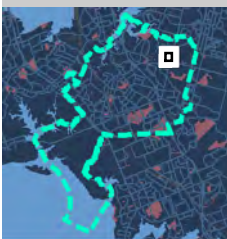

Locality Guide

0 10 20 30 m

Scale @ A4 = 1:1,880

Date Printed: 16/10/2015

East Tamaki Reserve

Ōtara-Papatoetoe Local Board
Hours of Operation: 24 hours, 7 days a week