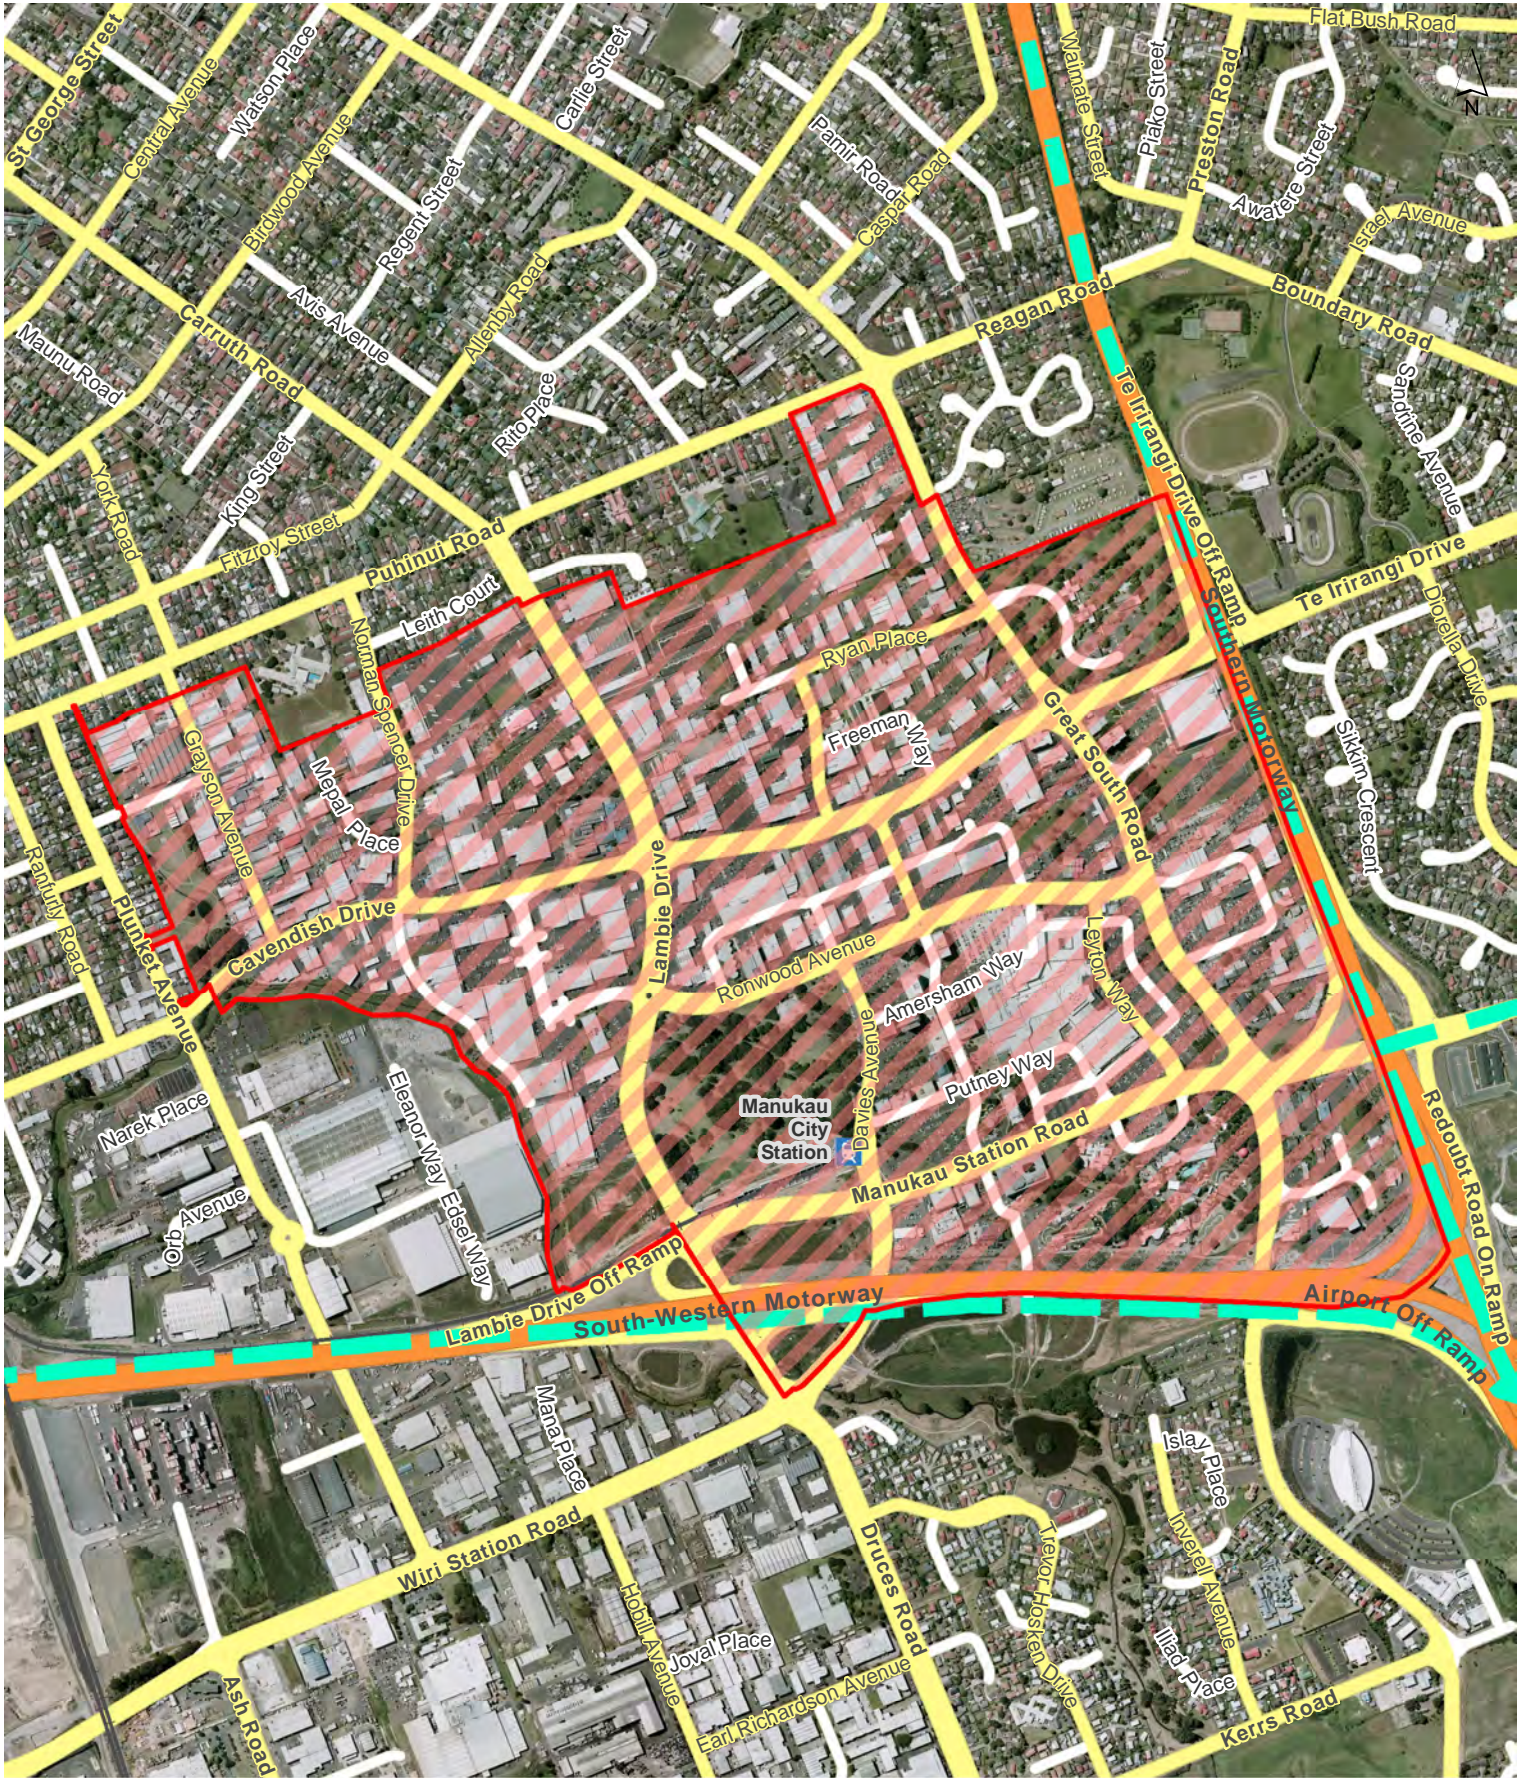

Manukau Metropolitan Centre

Ōtara-Papatoetoe Local Board
Hours of Operation: 24 hours, 7 days a week

0 110 220 330 m

Scale @ A4 = 1:13,260

Date Printed: 16/10/2015

Auckland Council
Te Kaunihera o Tāmaki Makaurau