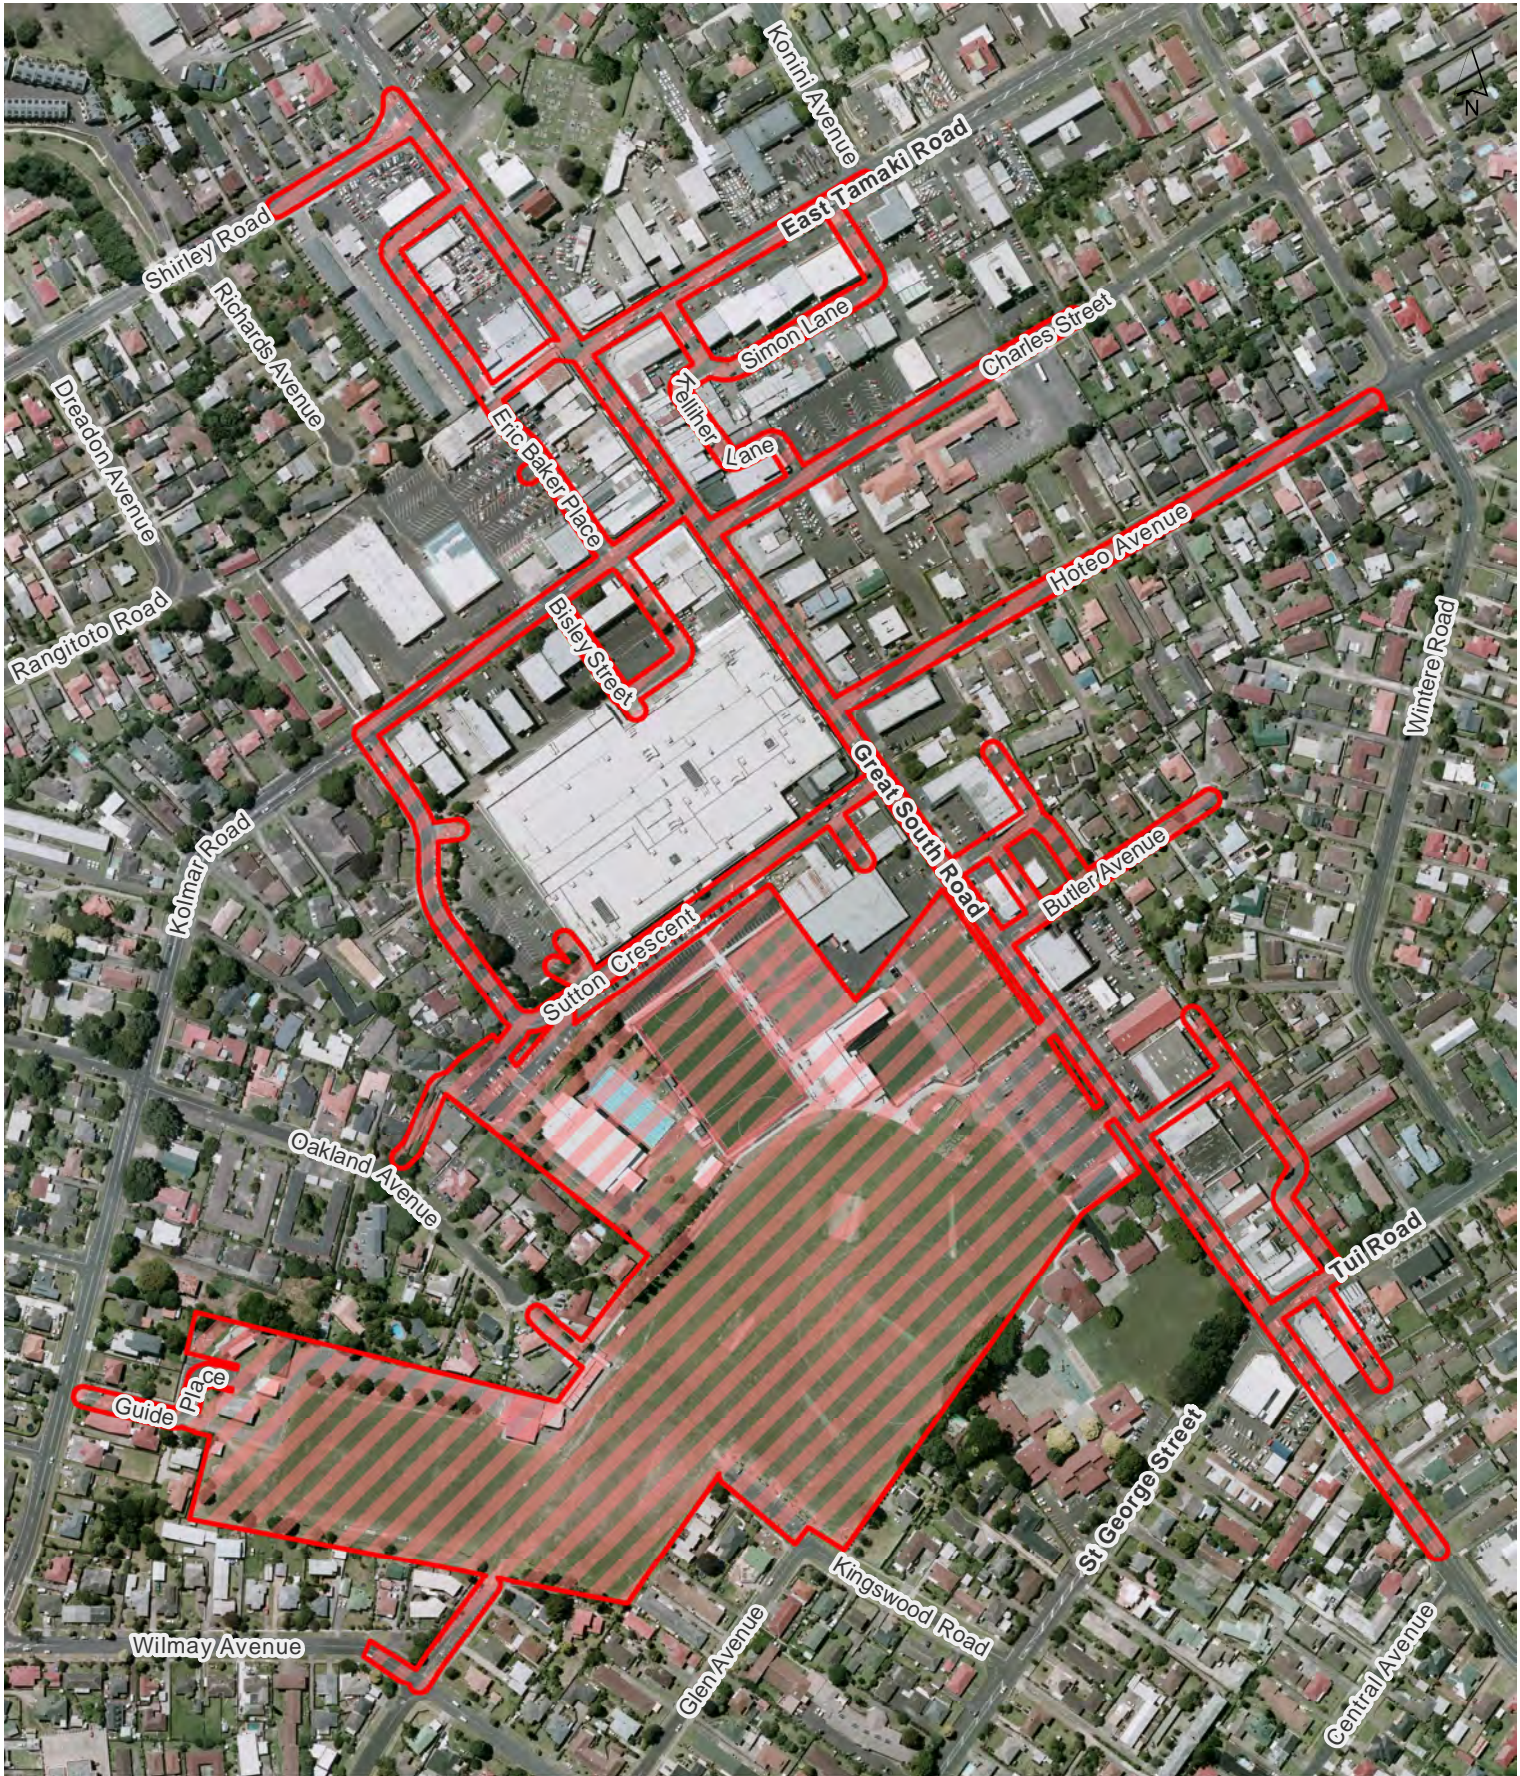

0 20 40 60 m

Scale @ A4 = 1:2,440

Date Printed: 16/10/2015

Auckland Council
 Te Kaunihera o Tāmaki Makaurau

Locality Guide

0 30 60 90 m

Scale @ A4 = 1:4,520

Date Printed: 16/10/2015