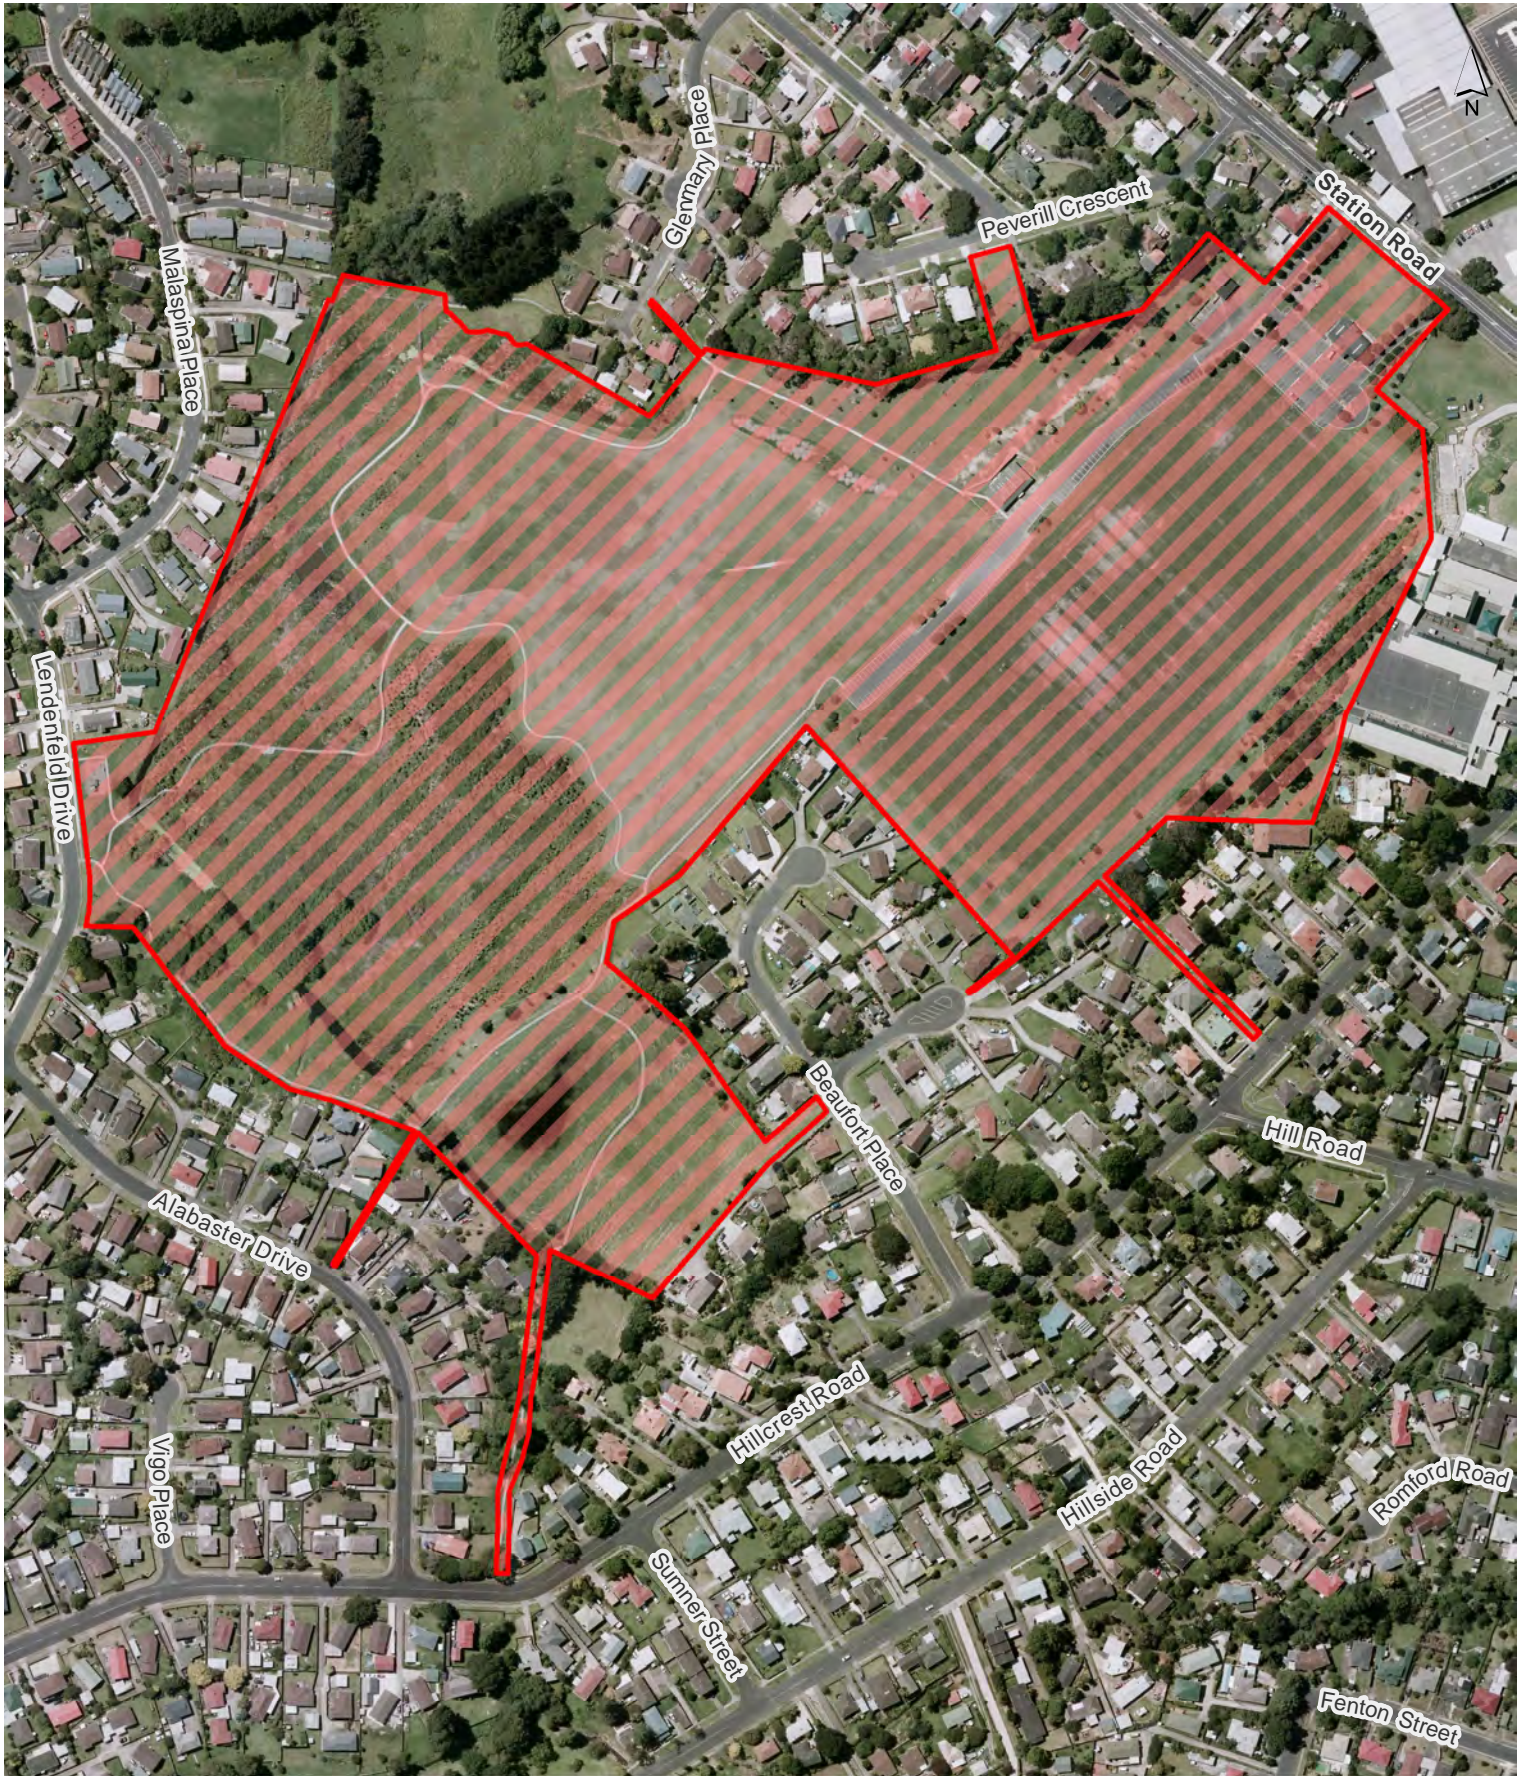

Auckland Council
Te Kaunihera o Tāmaki Makaurau

Locality Guide

0 30 60 90 m

Scale @ A4 = 1:3,880

Date Printed: 16/10/2015

Kohuora Park, Lendenfield Reserve and Beaufort Reserve

Ōtara-Papatoetoe Local Board
Hours of Operation: 24 hours, 7 days a week