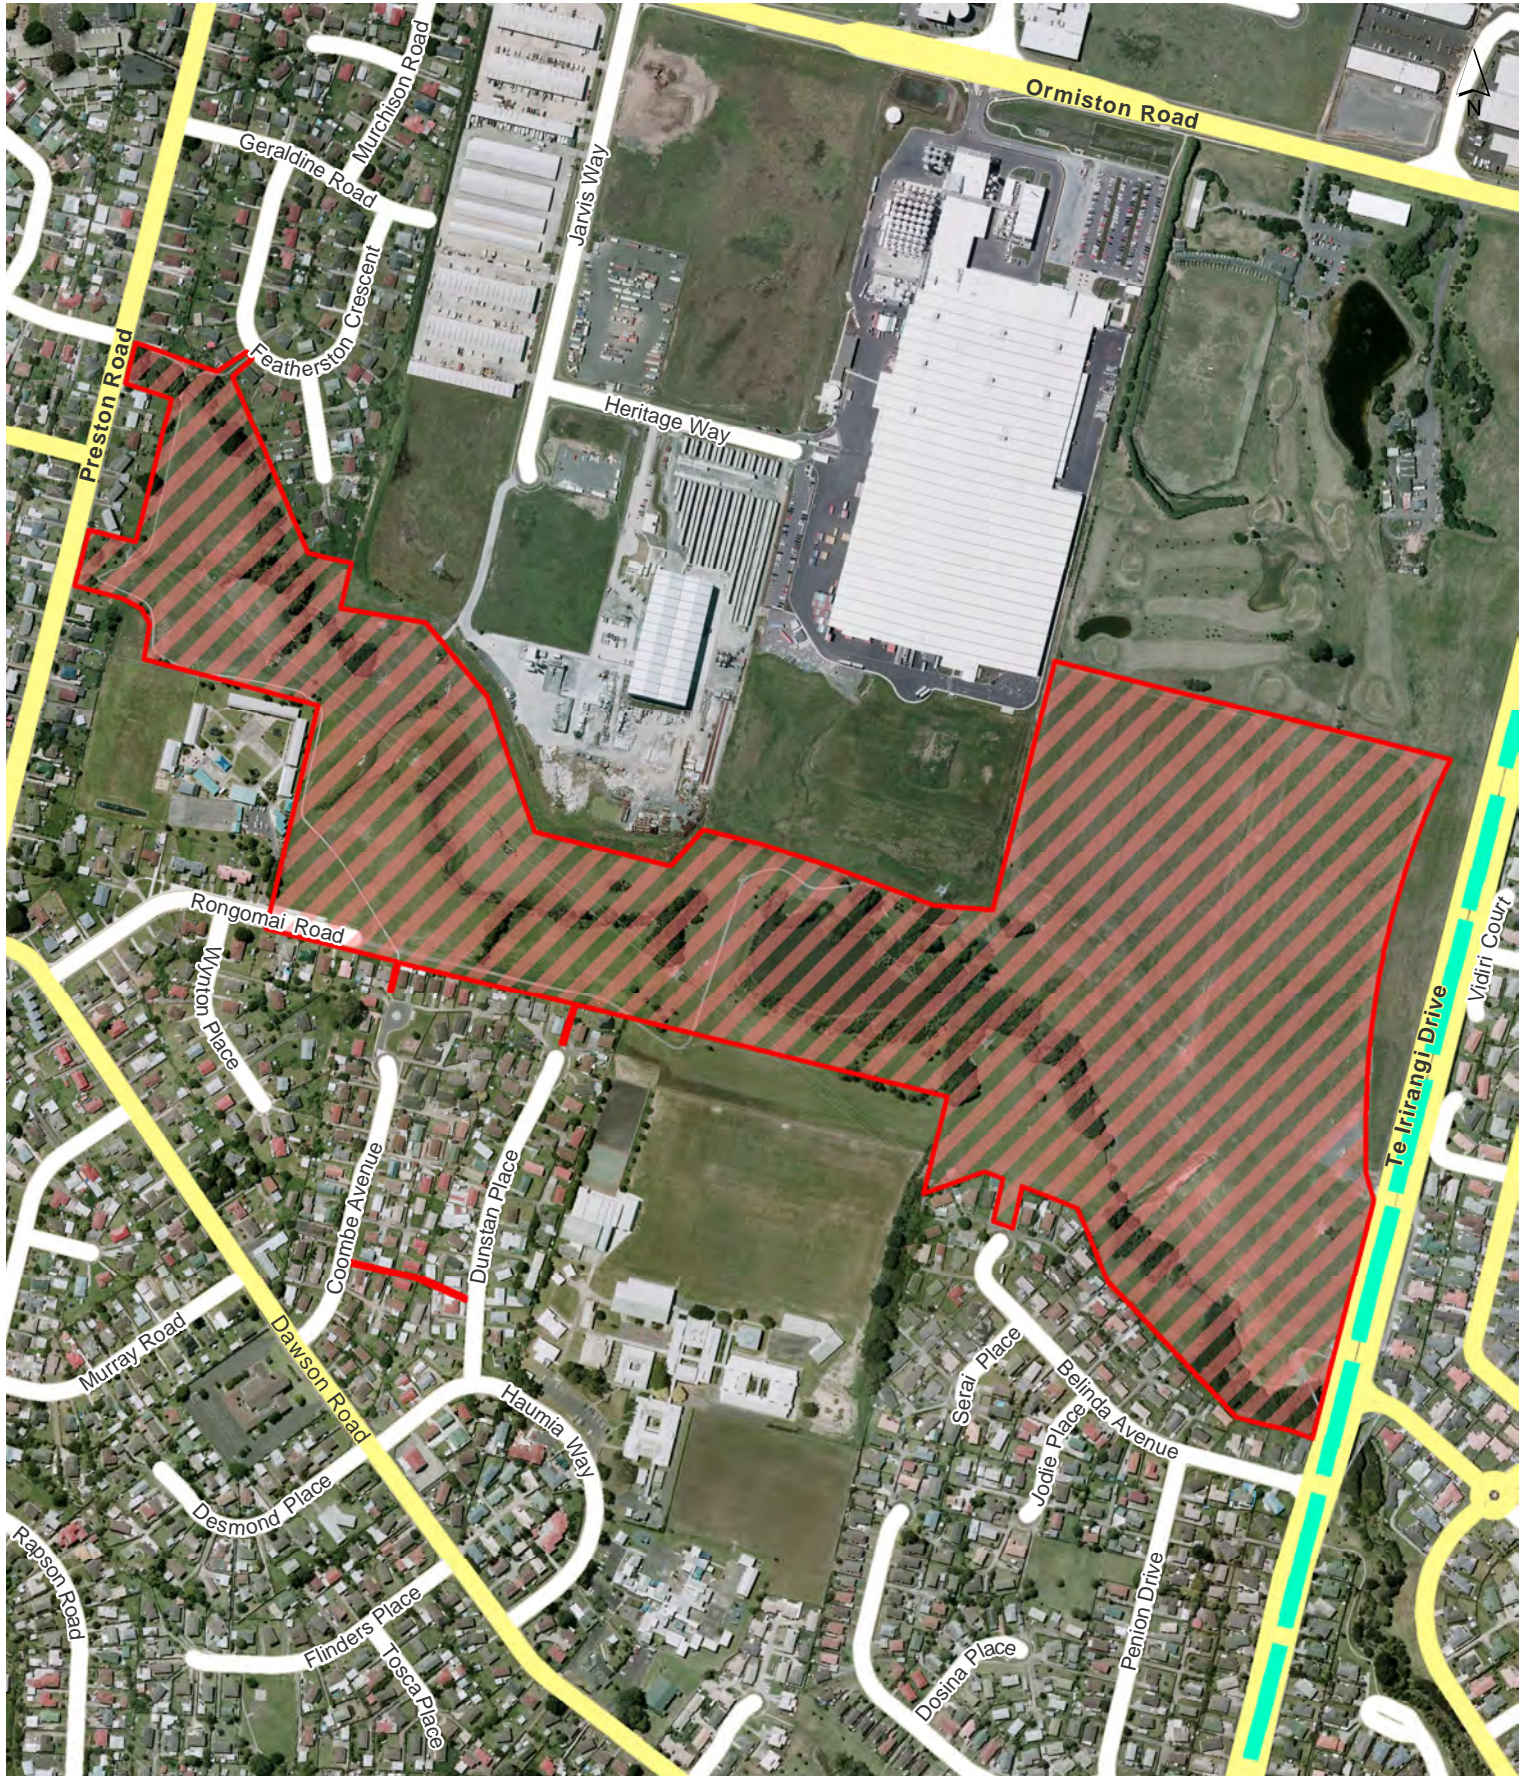

Locality Guide

Rongomai Reserve and walkways

Ōtara-Papatoetoe Local Board
Hours of Operation: 24 hours, 7 days a week

0 50 100 150 m

Scale @ A4 = 1:6,290

Date Printed: 16/10/2015

Auckland Council
Te Kaunihera o Tāmaki Makaurau