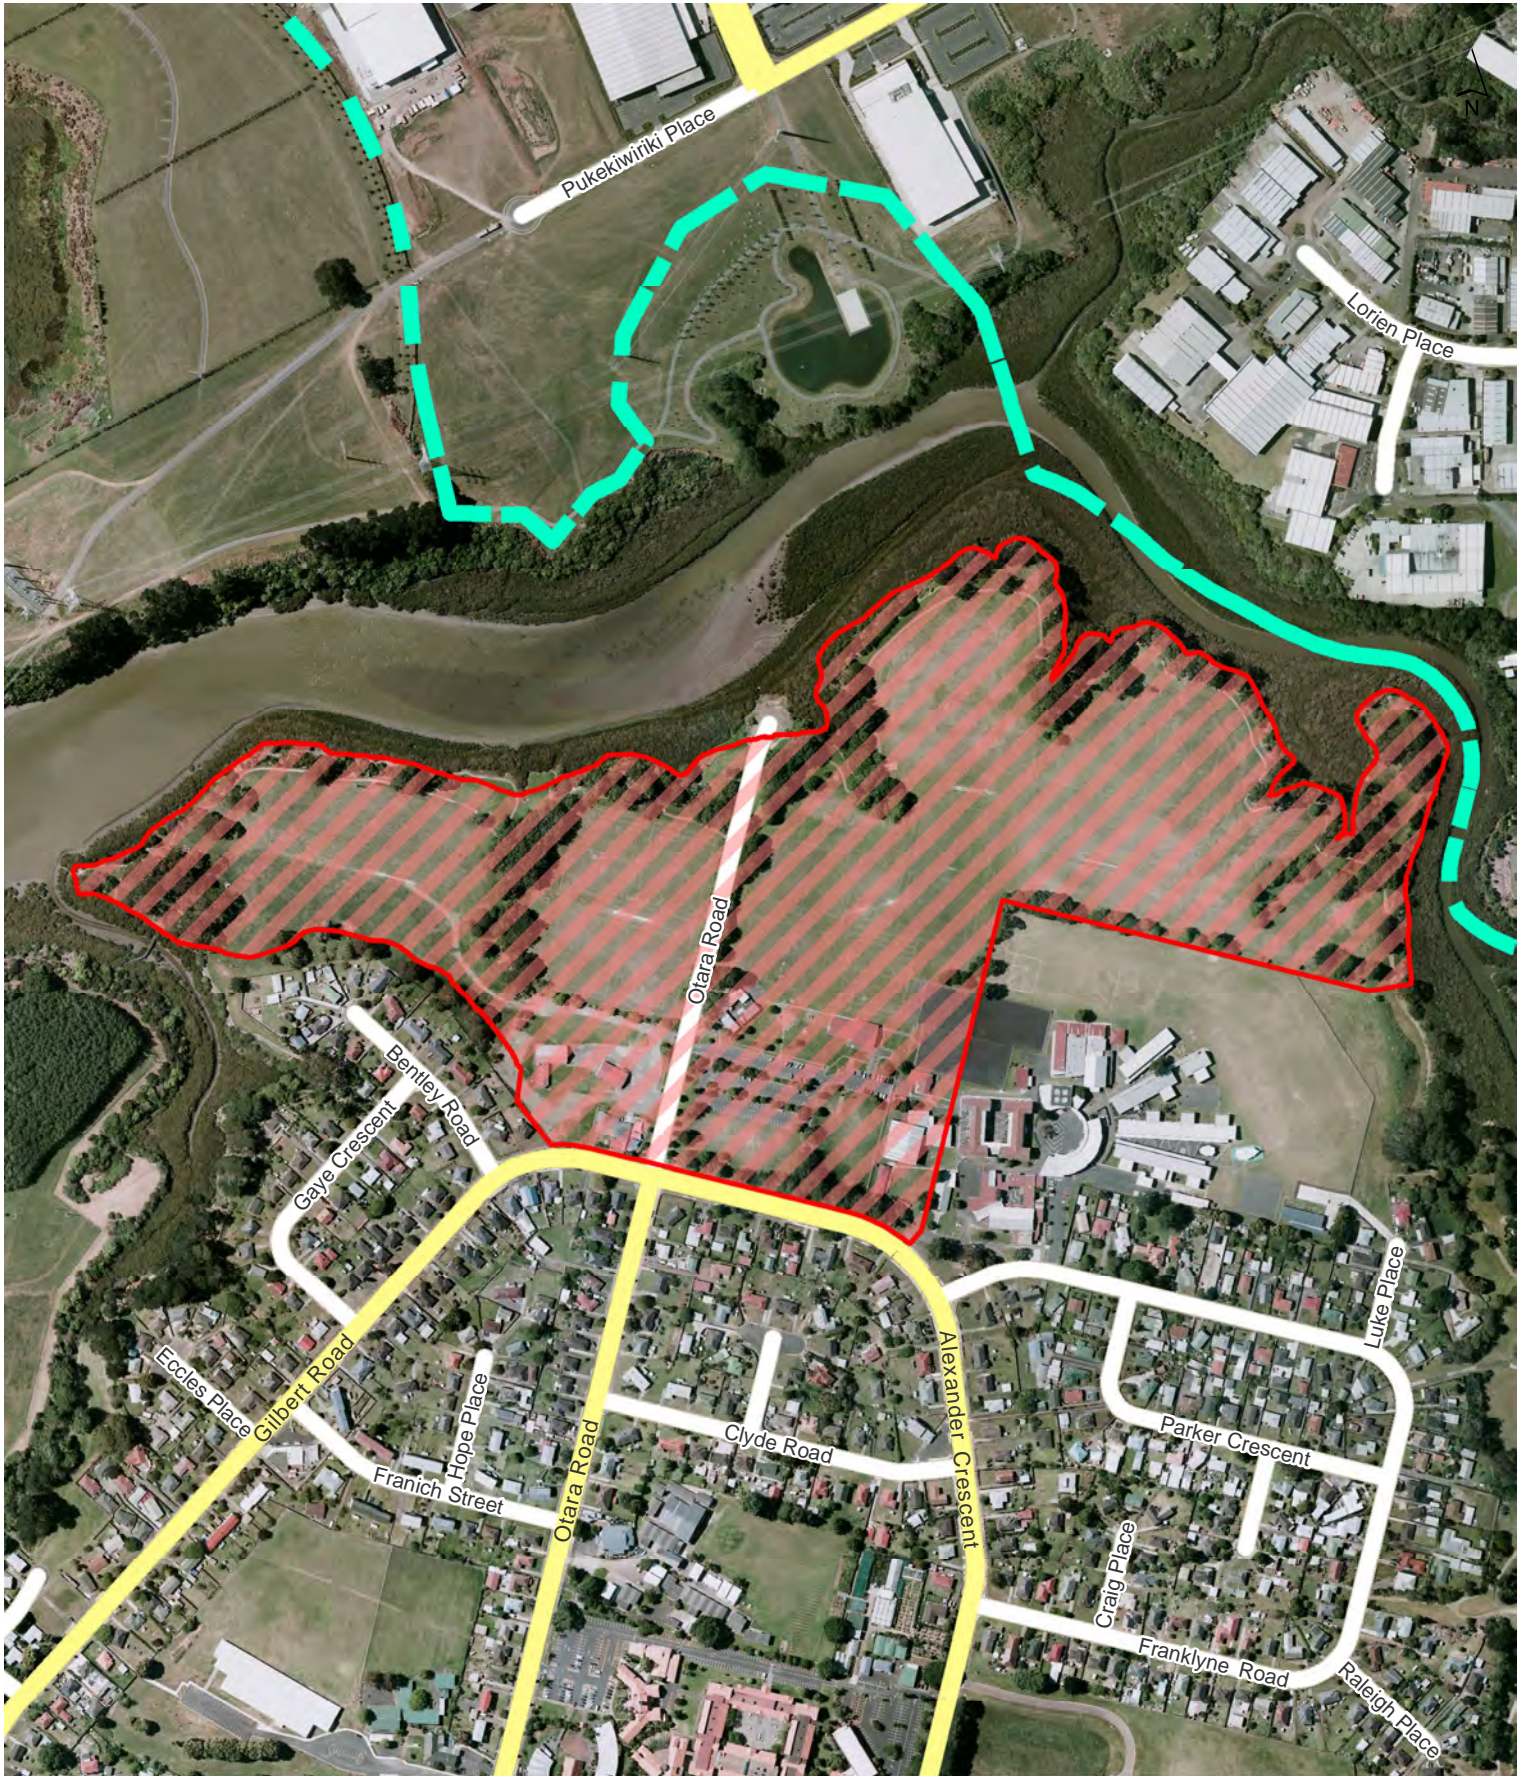

Ōtara-Papatoetoe Local Board

Hours of Operation: 24 hours, 7 days a week

0 8.5 17 25.5 m

Scale @ A4 = 1:990

Date Printed: 16/10/2015

Middlemore Park

Ōtara-Papatoetoe Local Board

Hours of Operation: 24 hours, 7 days a week