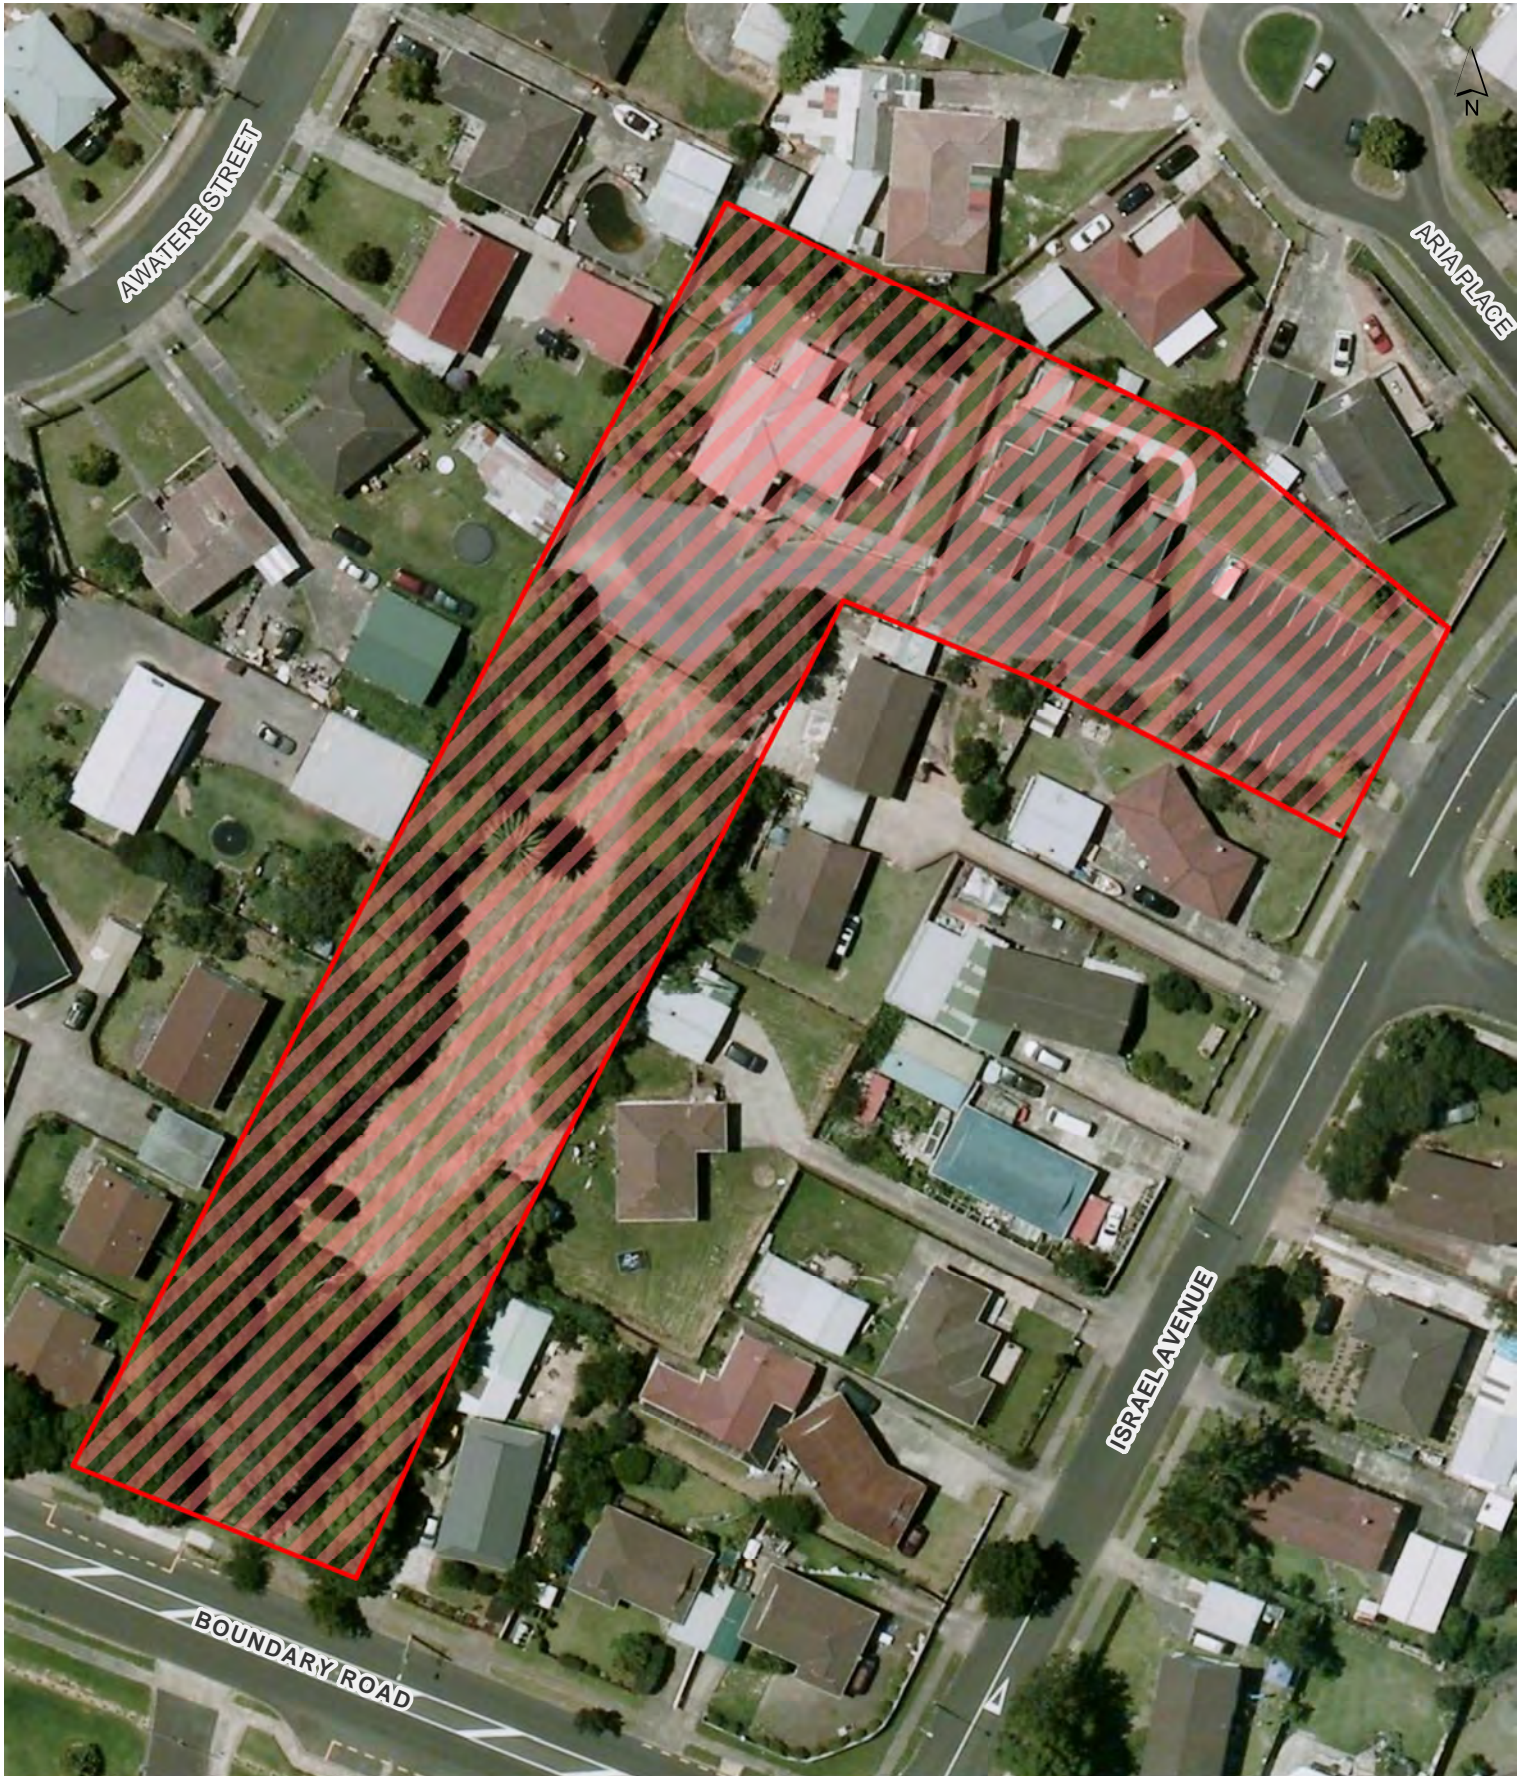

0 7 14 21 m

Scale @ A4 = 1:800

Date Printed: 16/10/2015

Clover Park Community House Grounds

Ōtara-Papatoetoe Local Board
Hours of Operation: 7pm to 7am daily

0 6 12 18 m

Scale @ A4 = 1:710

Date Printed: 16/10/2015