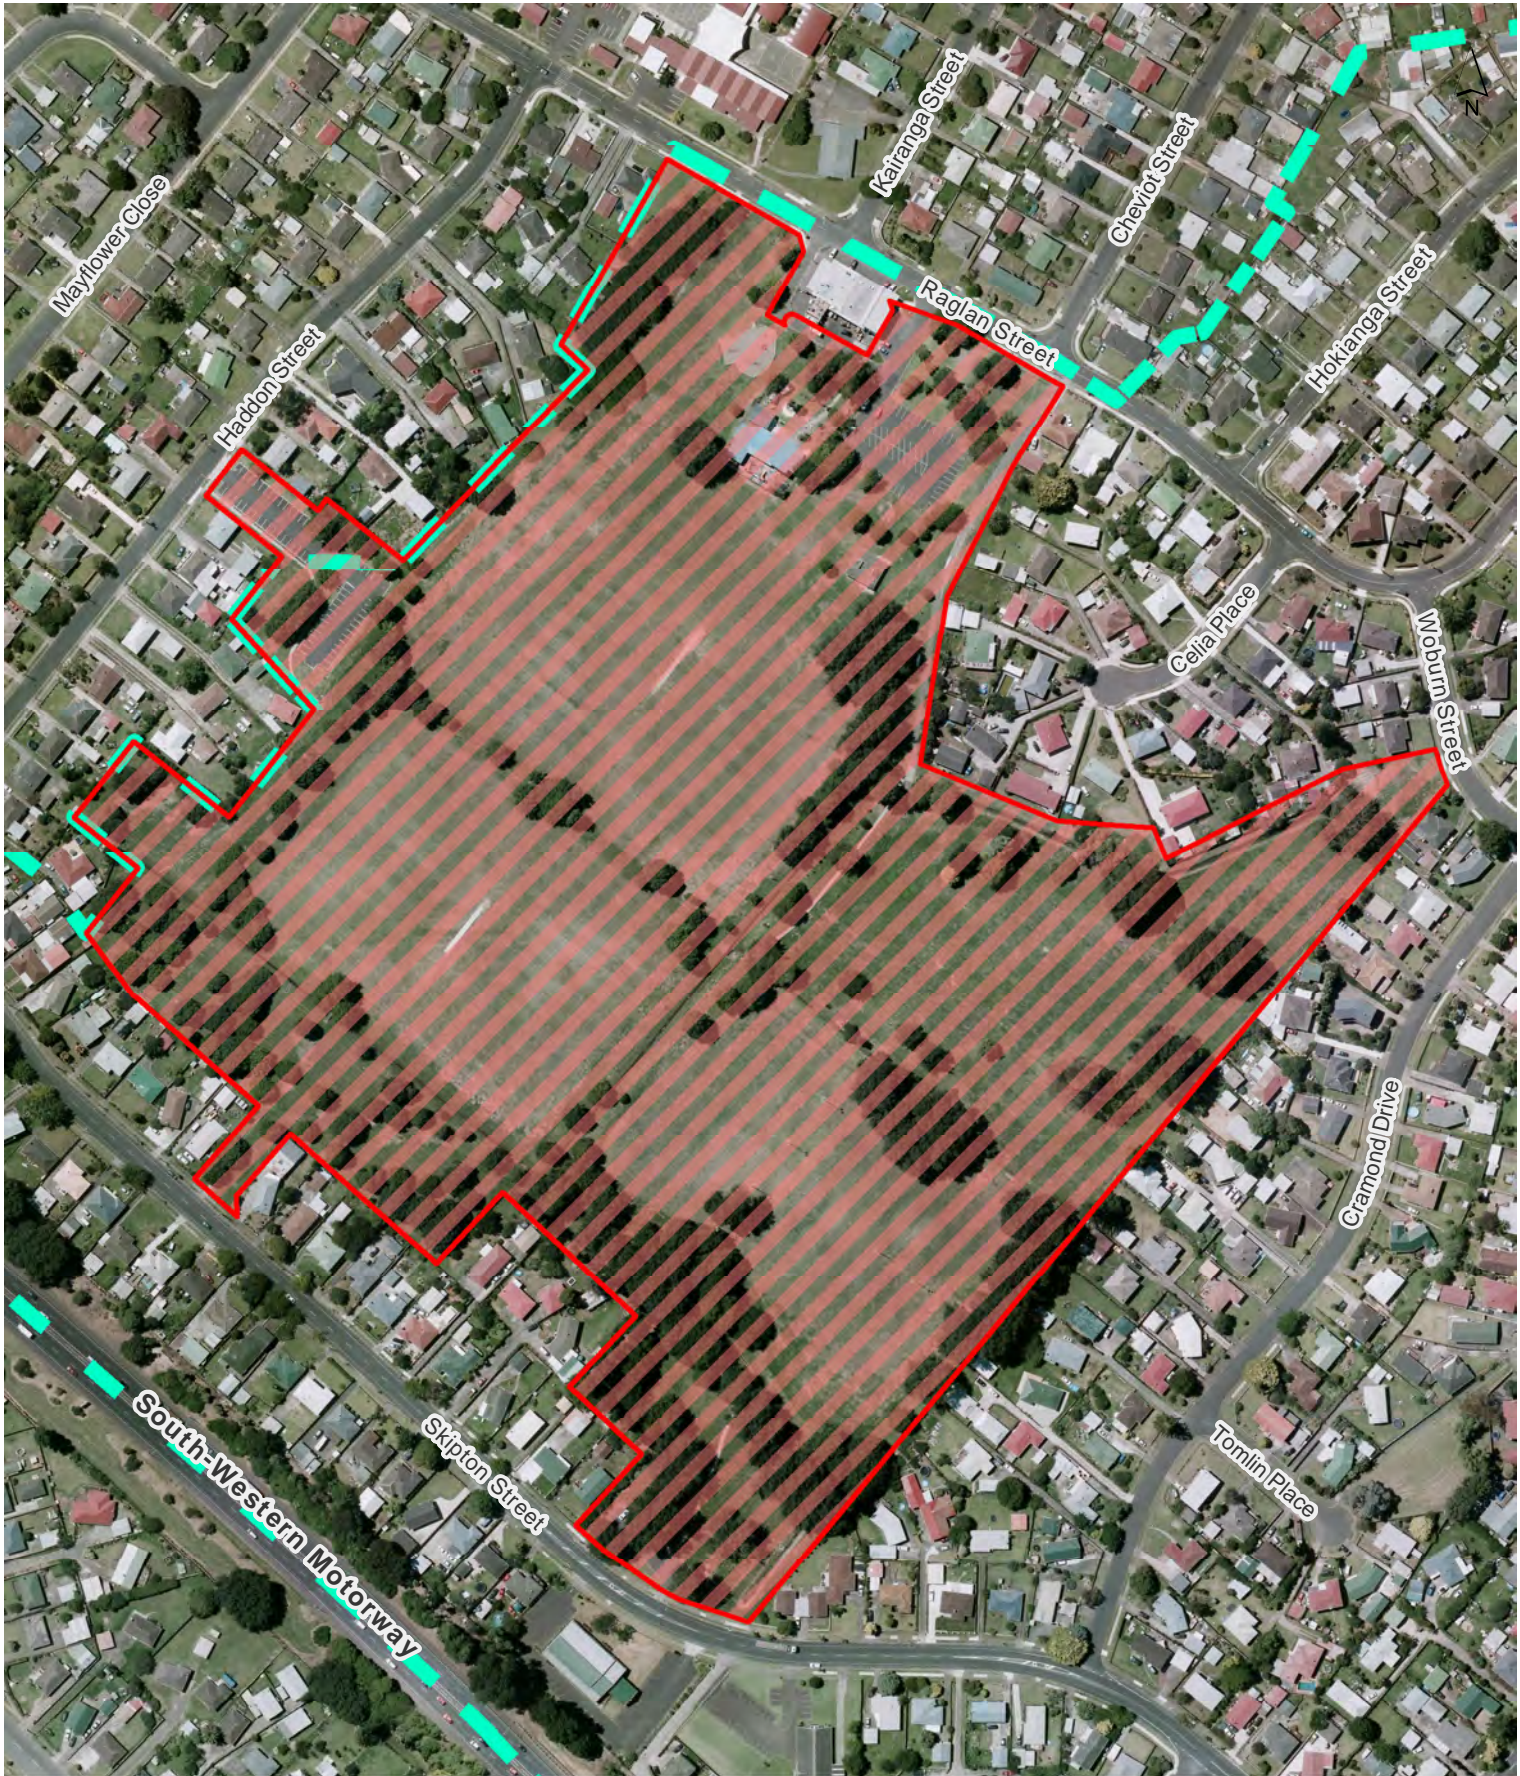

0 9 18 27 m

Scale @ A4 = 1:1,050

Date Printed: 16/10/2015

Allenby Park

Ōtara-Papatoetoe Local Board

Hours of Operation: 24 hours, 7 days a week

Locality Guide

Aorere Park