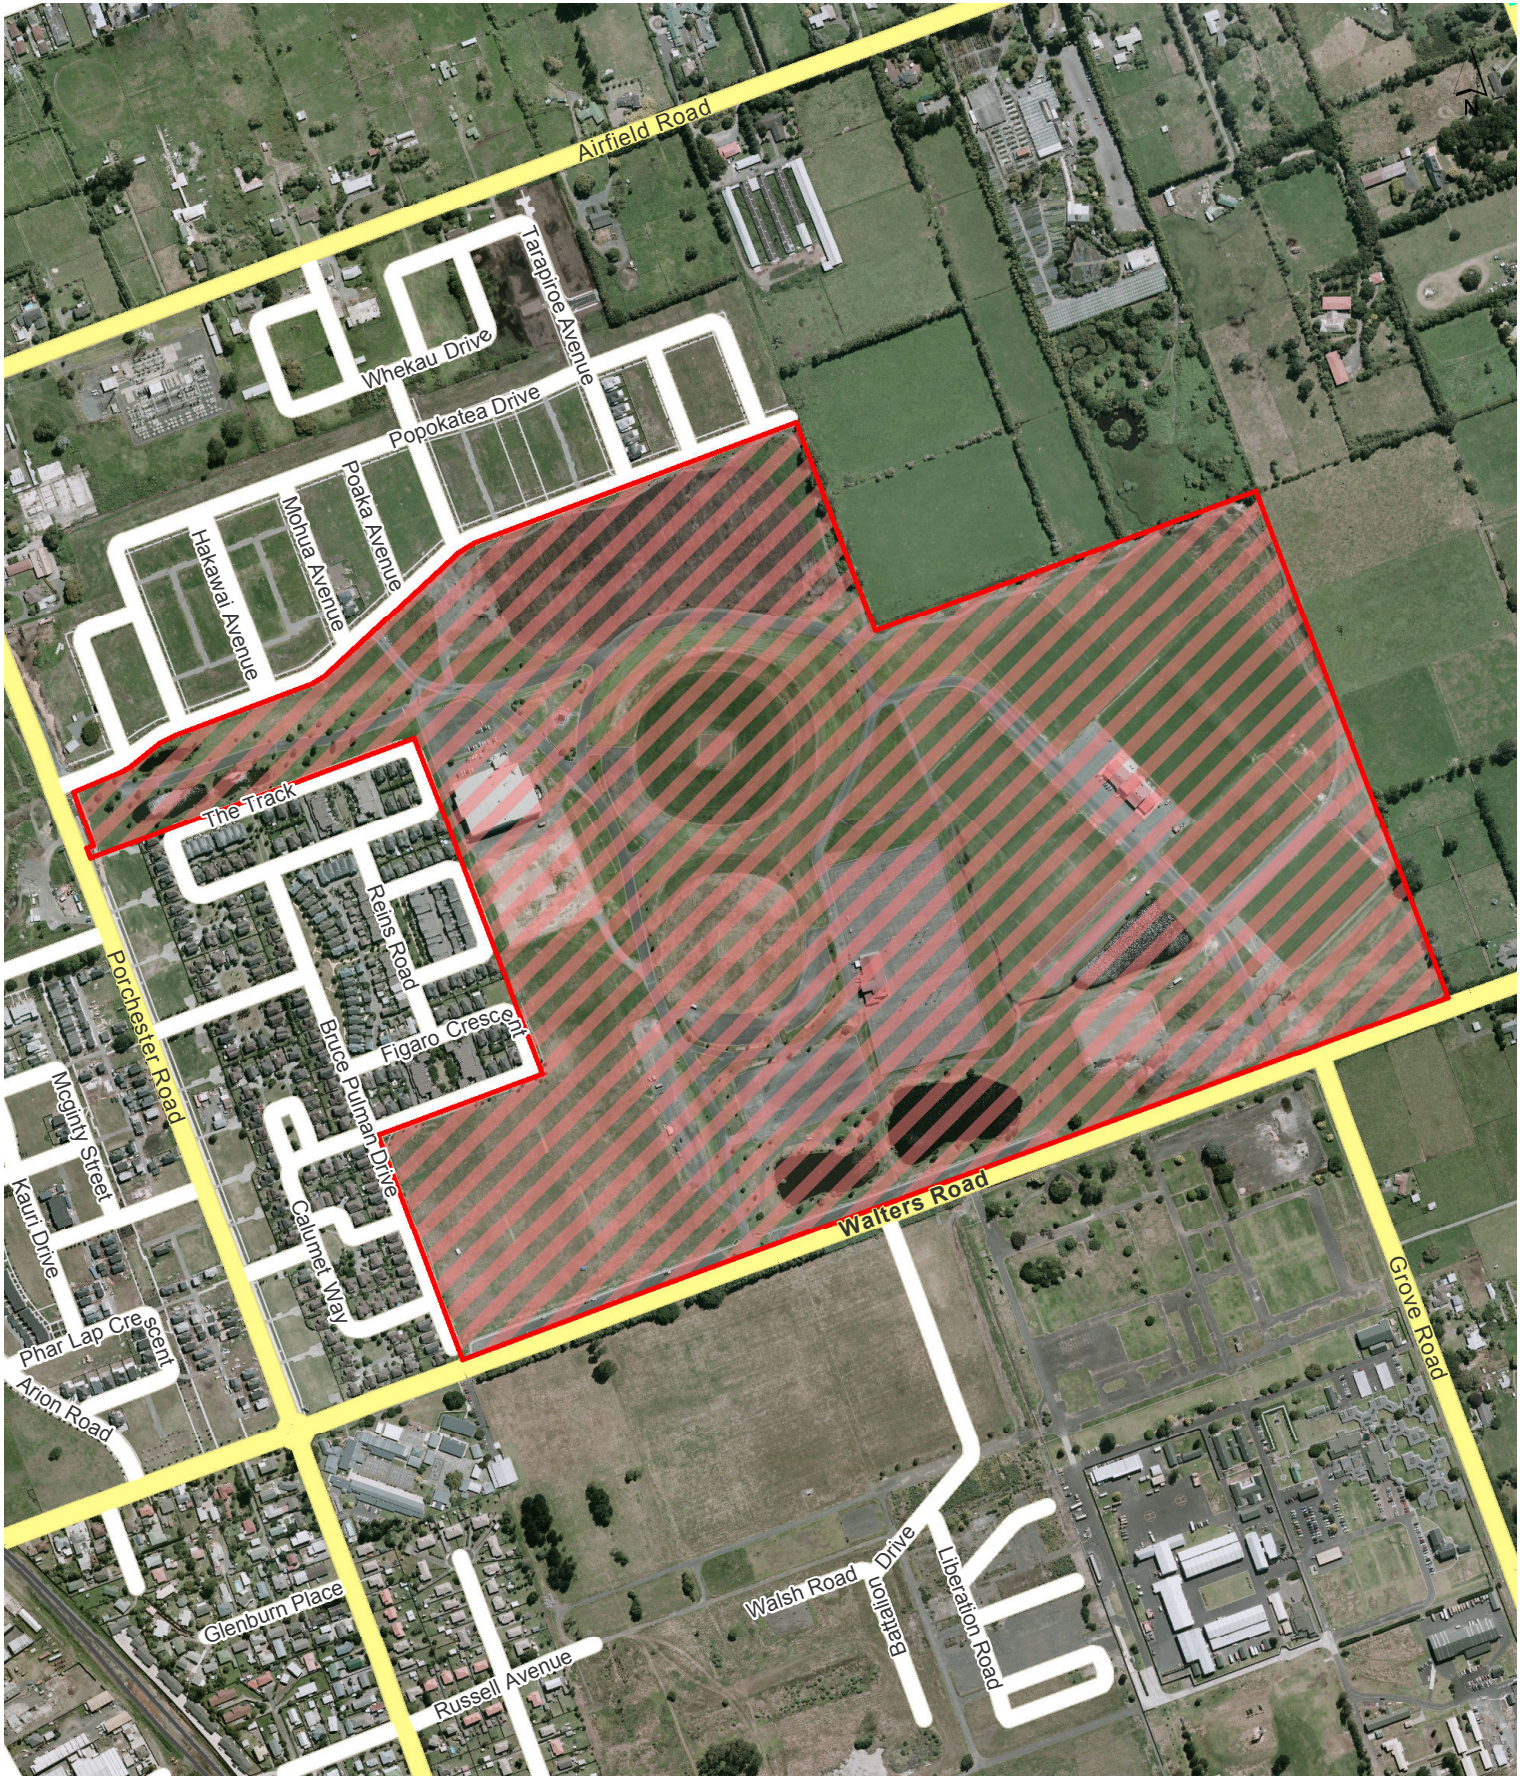

## Maps of alcohol bans in the Papakura Local Board area

Map number	Alcohol ban area	Operative time	Commencement
1	Bruce Pulman Park	24 hours, 7 days a week	31 October 2015
2	Central Park Reserve	24 hours, 7 days a week	31 October 2015
3	Children's Forest area and Margan Bush	24 hours, 7 days a week	31 October 2015
4	Clarice Reserve	24 hours, 7 days a week	31 October 2015
5	Drury Domain (including the Drury Hall and Drury Library)	24 hours, 7 days a week	31 October 2015
6	Gatland Road and Papakura South Cemetery	24 hours, 7 days a week	31 October 2015
7	Kirks' Bush, Southern Park and Butterworth Block	24 hours, 7 days a week	31 October 2015
8	Marybeth Reserve	24 hours, 7 days a week	31 October 2015
9	Massey Park	24 hours, 7 days a week	31 October 2015
10	McLennan Park	24 hours, 7 days a week	31 October 2015
11	Papakura Cemetery, Recreation Centre and Chisholm Corner	24 hours, 7 days a week	31 October 2015
12	Papakura Town Centre	24 hours, 7 days a week	31 October 2015
13	Prince Edward Park	24 hours, 7 days a week	31 October 2015
14	Pukekiwiriki Pa	24 hours, 7 days a week	31 October 2015
15	Ray Small Park	24 hours, 7 days a week	31 October 2015
16	Rollerson Reserve	24 hours, 7 days a week	31 October 2015
17	Takaanini Reserve	24 hours, 7 days a week	31 October 2015
18	Red Hill Scenic Reserve	10pm to 7am daily during daylight saving, 7pm to 7am daily outside of daylight saving	31 October 2015
19	Slippery Creek Reserve	10pm to 7am daily during daylight saving, 7pm to 7am daily outside of daylight saving	31 October 2015