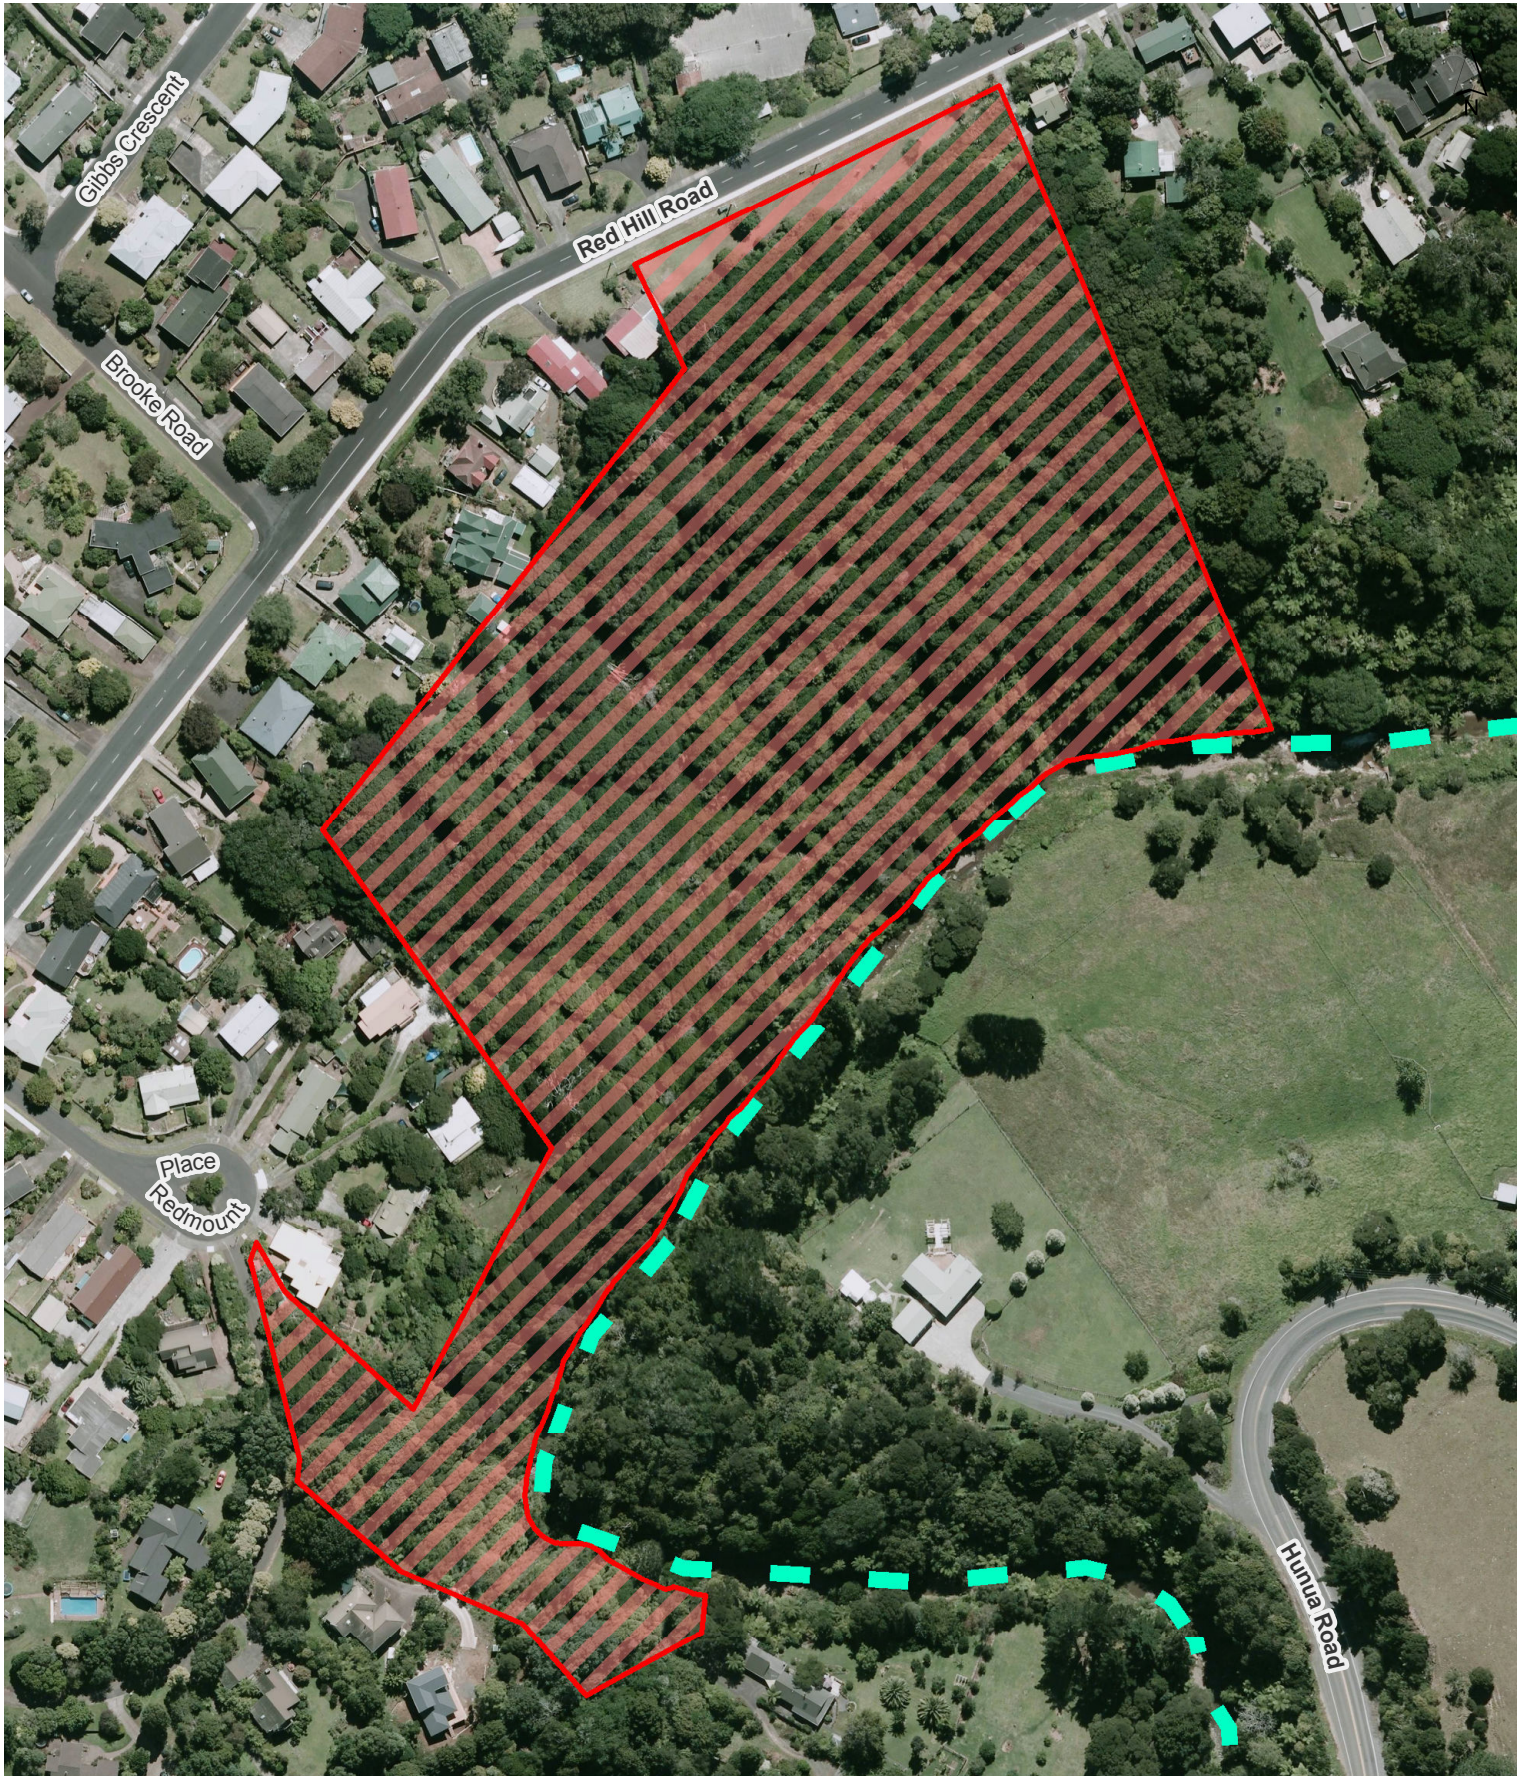

0 10 20 30 m

Scale @ A4 = 1:2,070

Date Printed: 27/10/2015

**Red Hill Scenic Reserve**

Papakura Local Board

Hours of Operation: 10pm to 7am during daylight saving and 7pm to 7am outside daylight saving

0 4.5 9 13.5 m