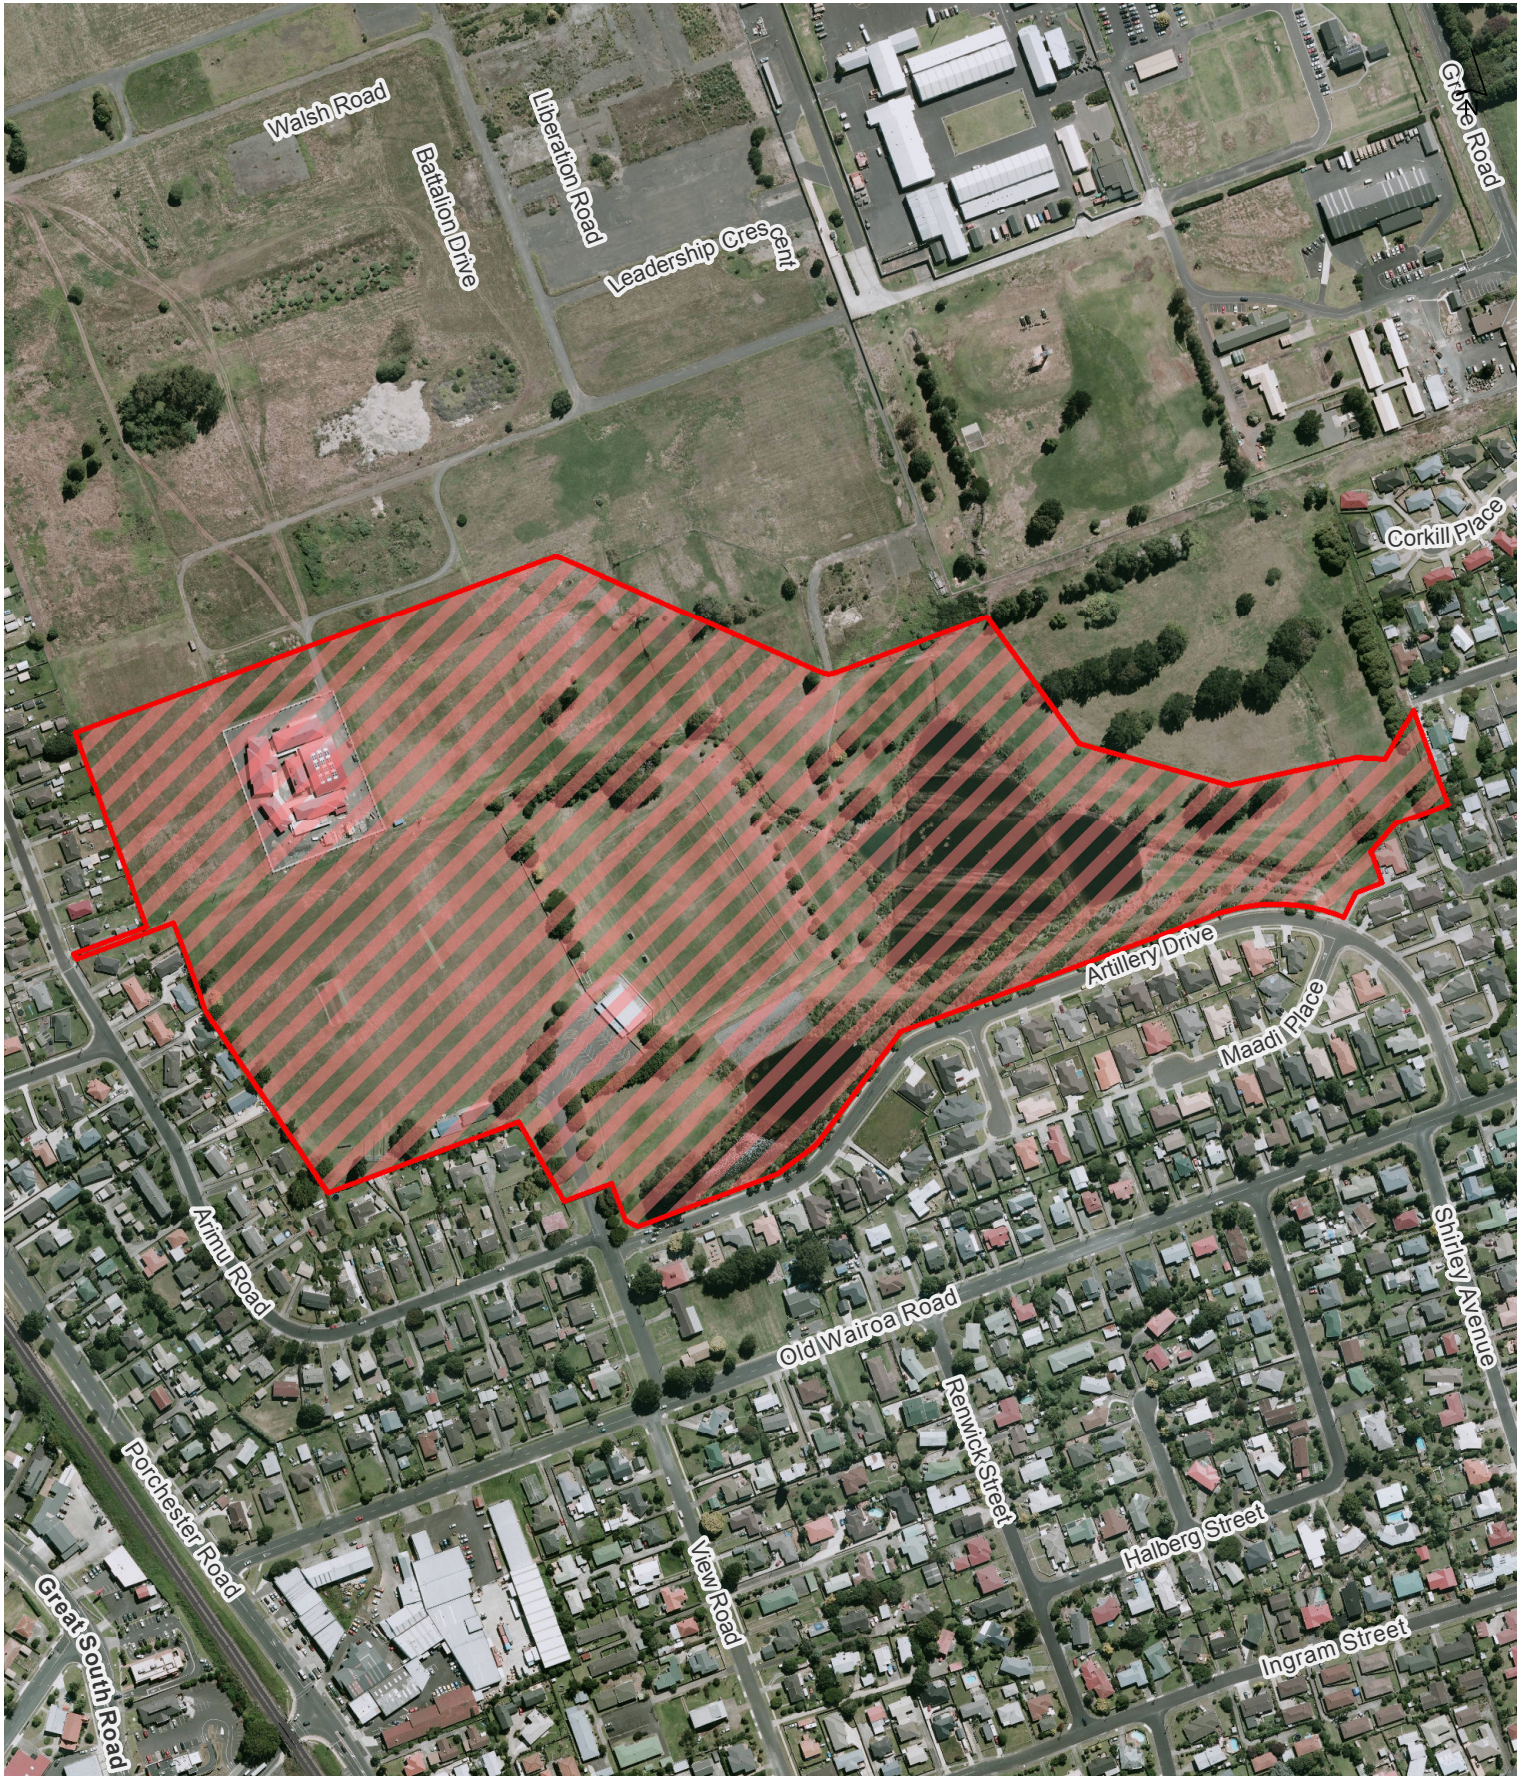

Locality Guide

McLennan Park

Papakura Local Board

Hours of Operation: 24 hours, 7 days a week

0 40 80 120 m

Scale @ A4 = 1:4,570

Date Printed: 27/10/2015

Auckland Council

Te Kaunihera o Tāmaki Makaurau