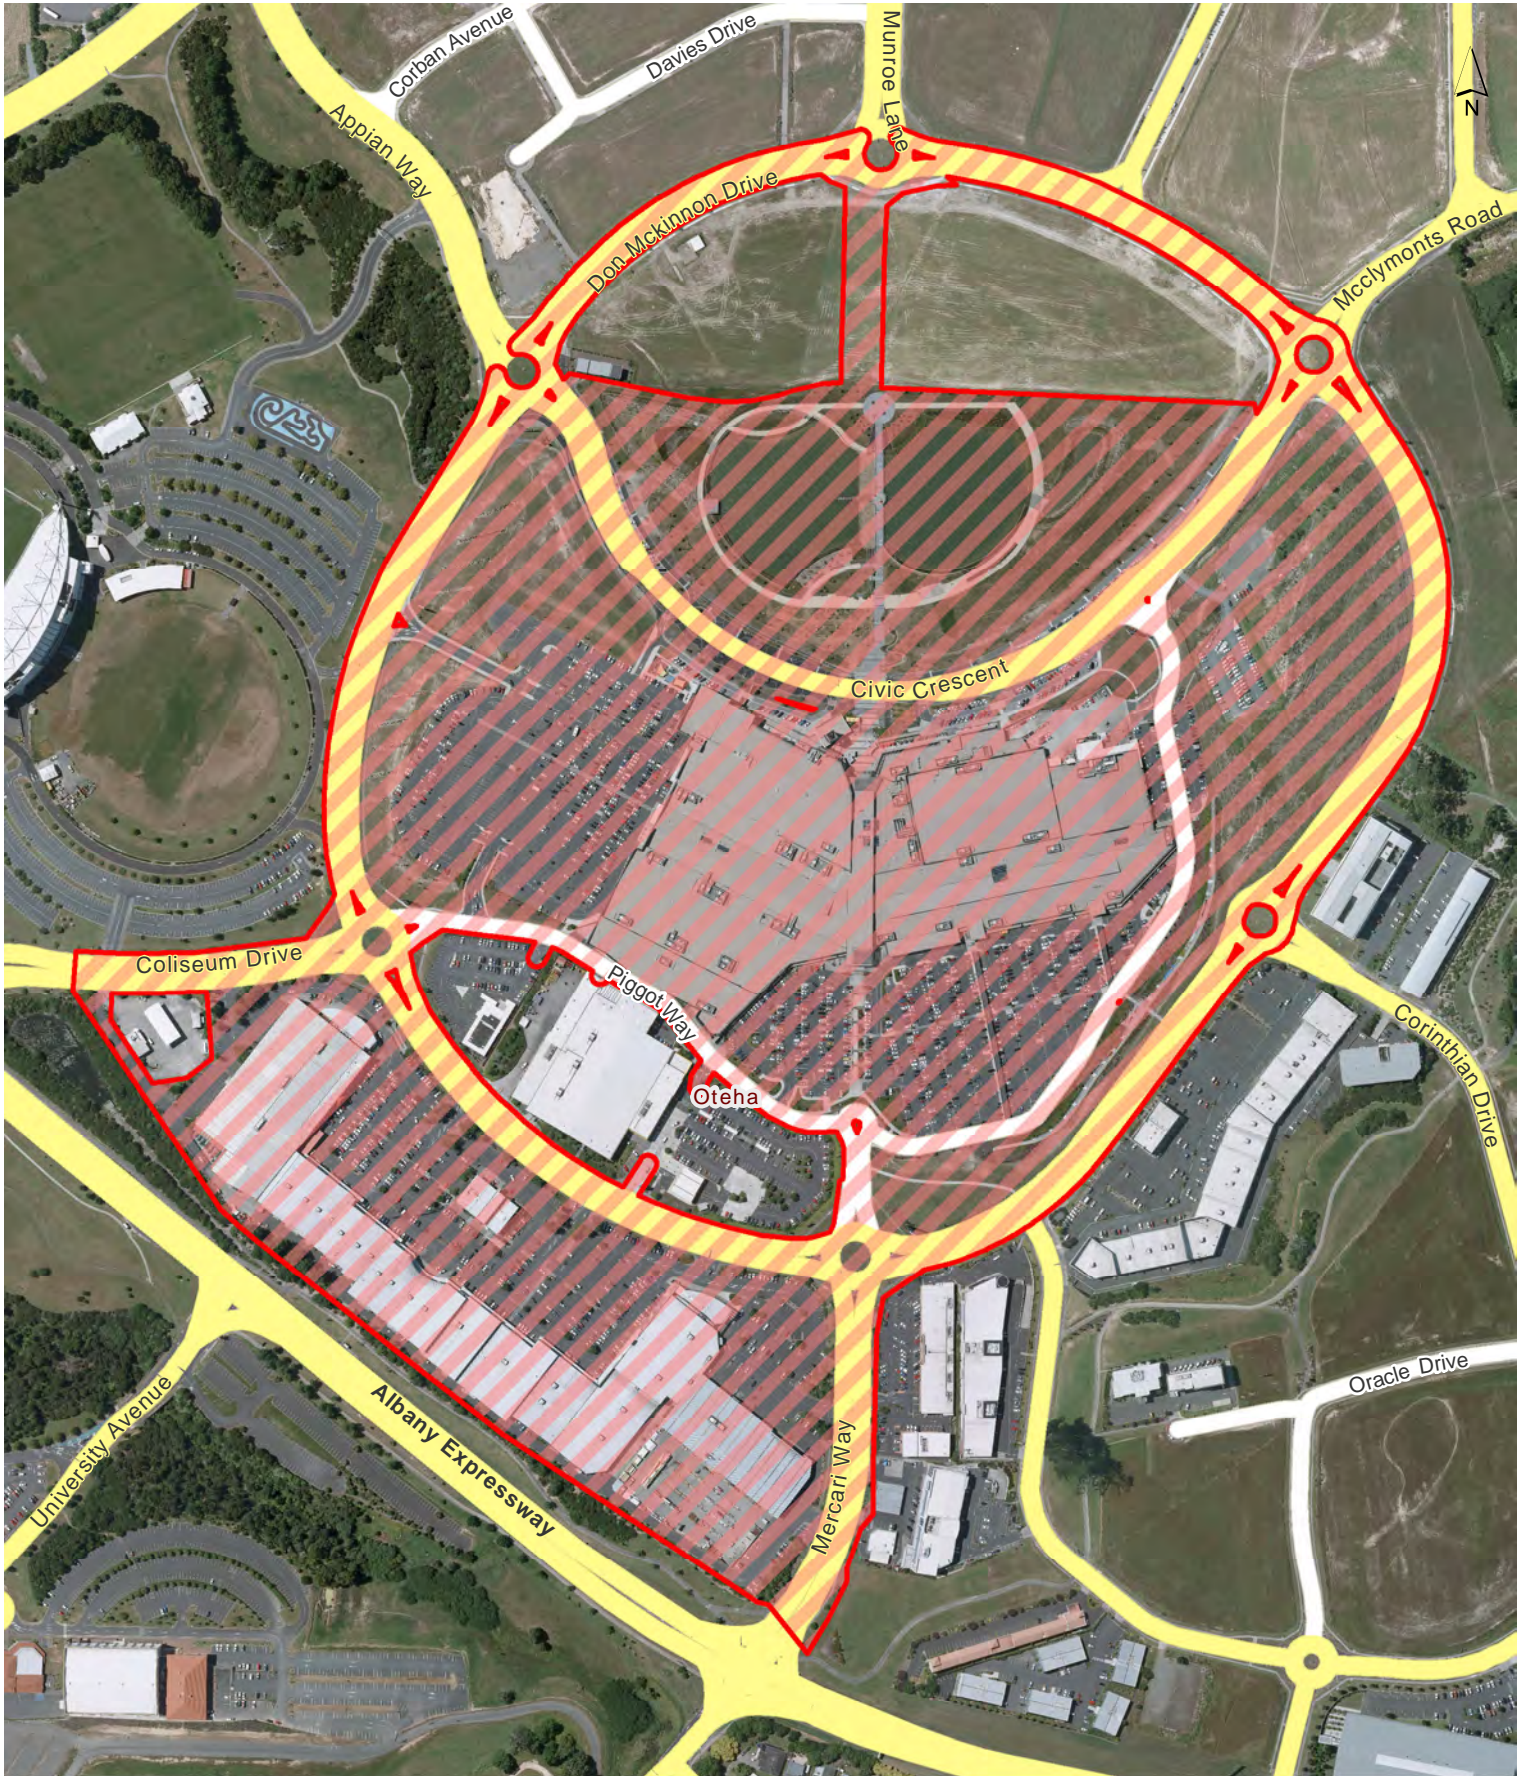

Upper Harbour Local Board
Hours of Operation: 7pm to 7am daily

0 5 10 15 m

Scale @ A4 = 1:610

Date Printed: 16/10/2015

Auckland Council
Te Kaunihera o Tāmaki Makaurau

0 40 80 120 m

Scale @ A4 = 1:5,190

Date Printed: 16/10/2015