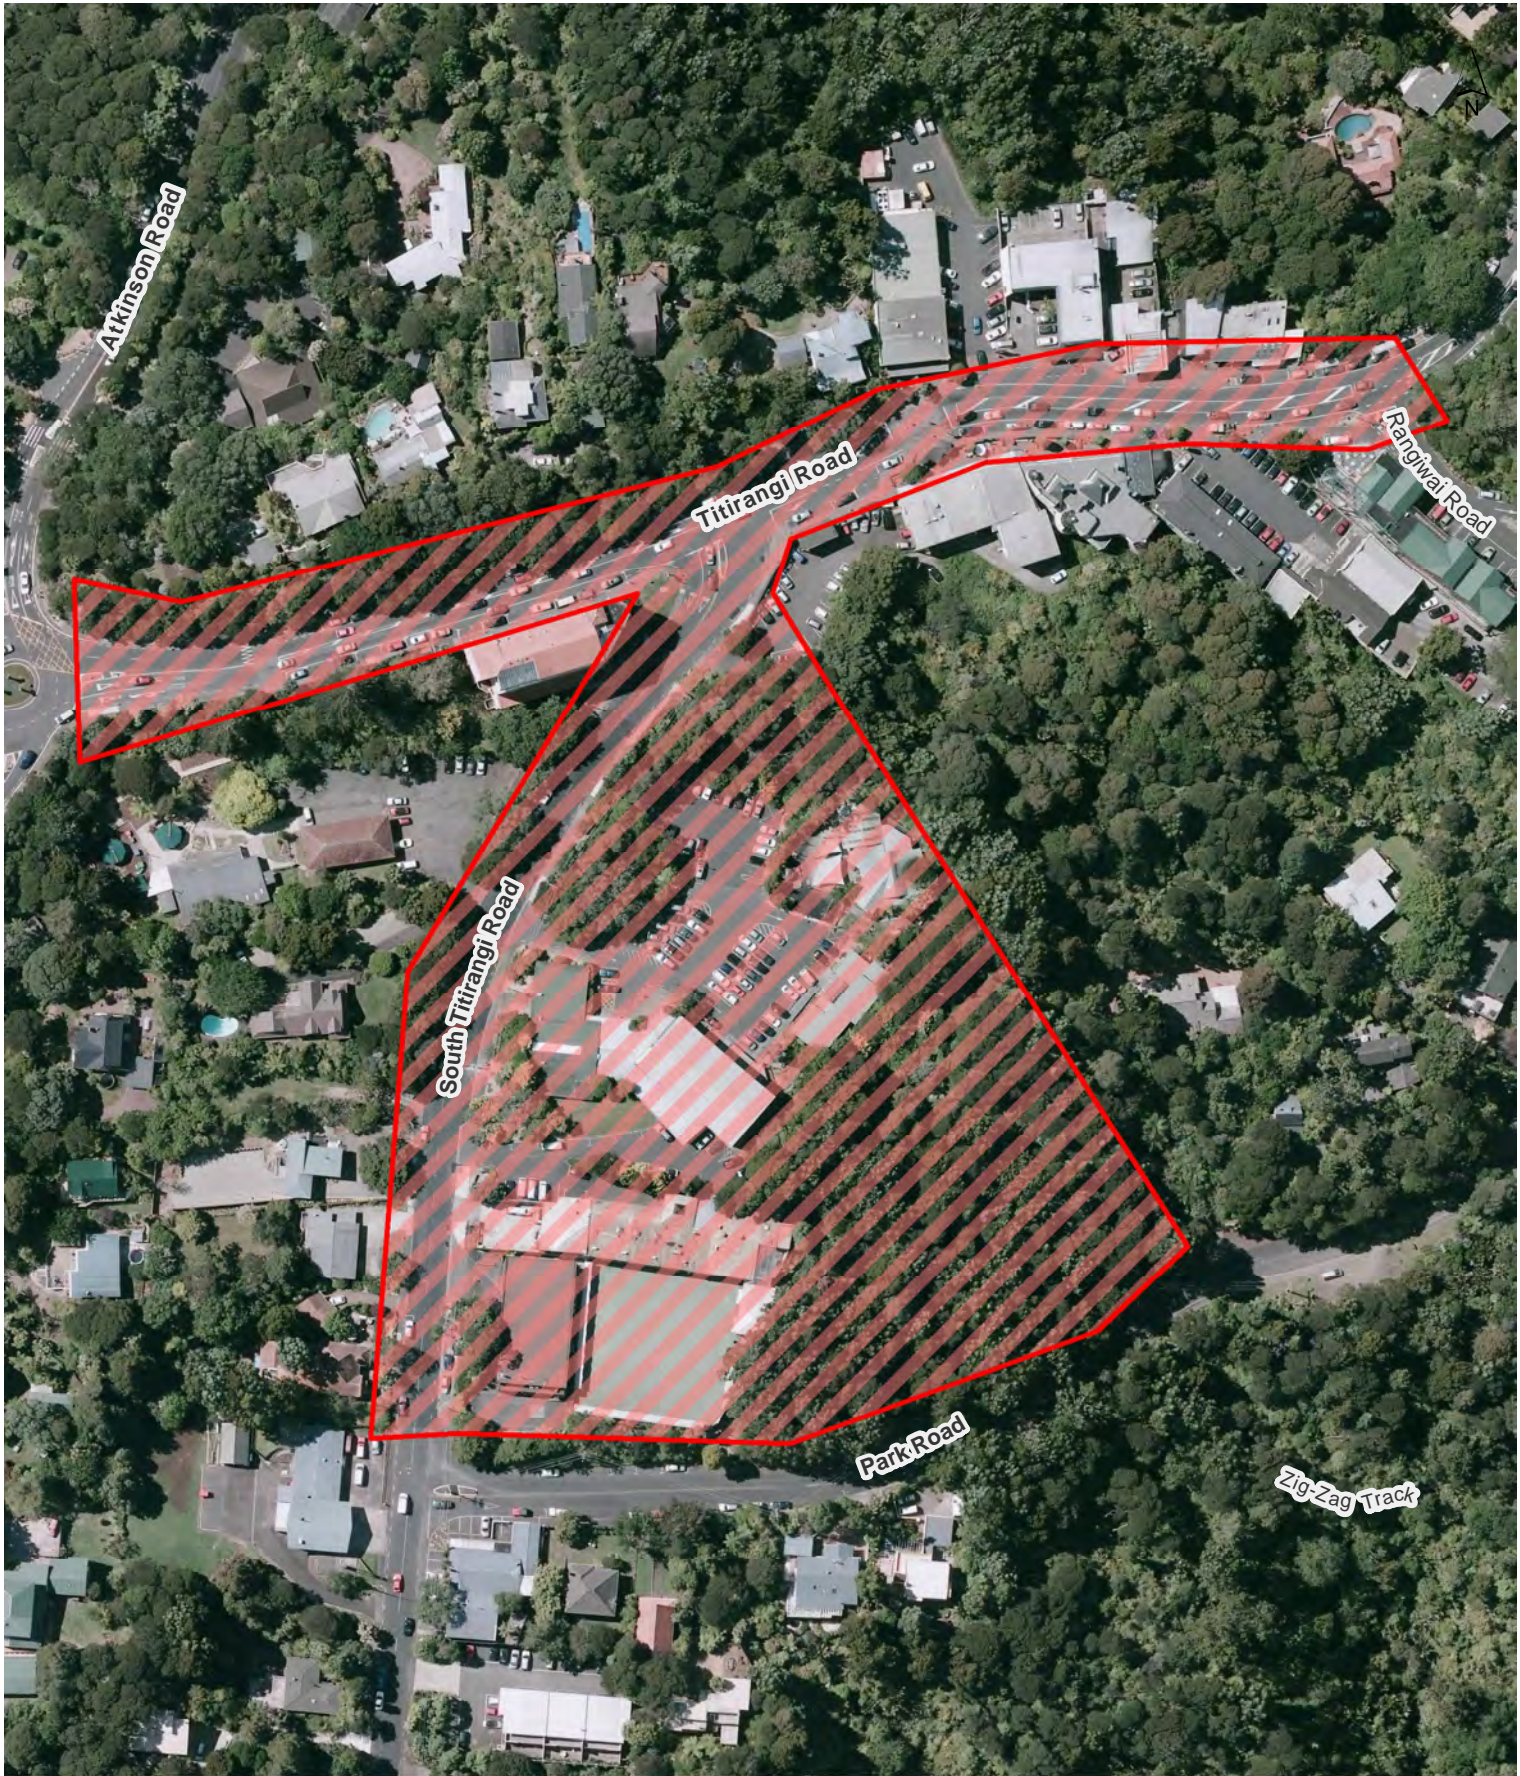

Locality Guide

Glen Eden Town Centre

Waitākere Ranges Local Board  
Hours of Operation: 24 hours, 7 days a week

0 20 40 60 m

Scale @ A4 = 1:2,550

Date Printed: 16/10/2015

**Auckland Council**  
Te Kaunihera o Tāmaki Makaurau