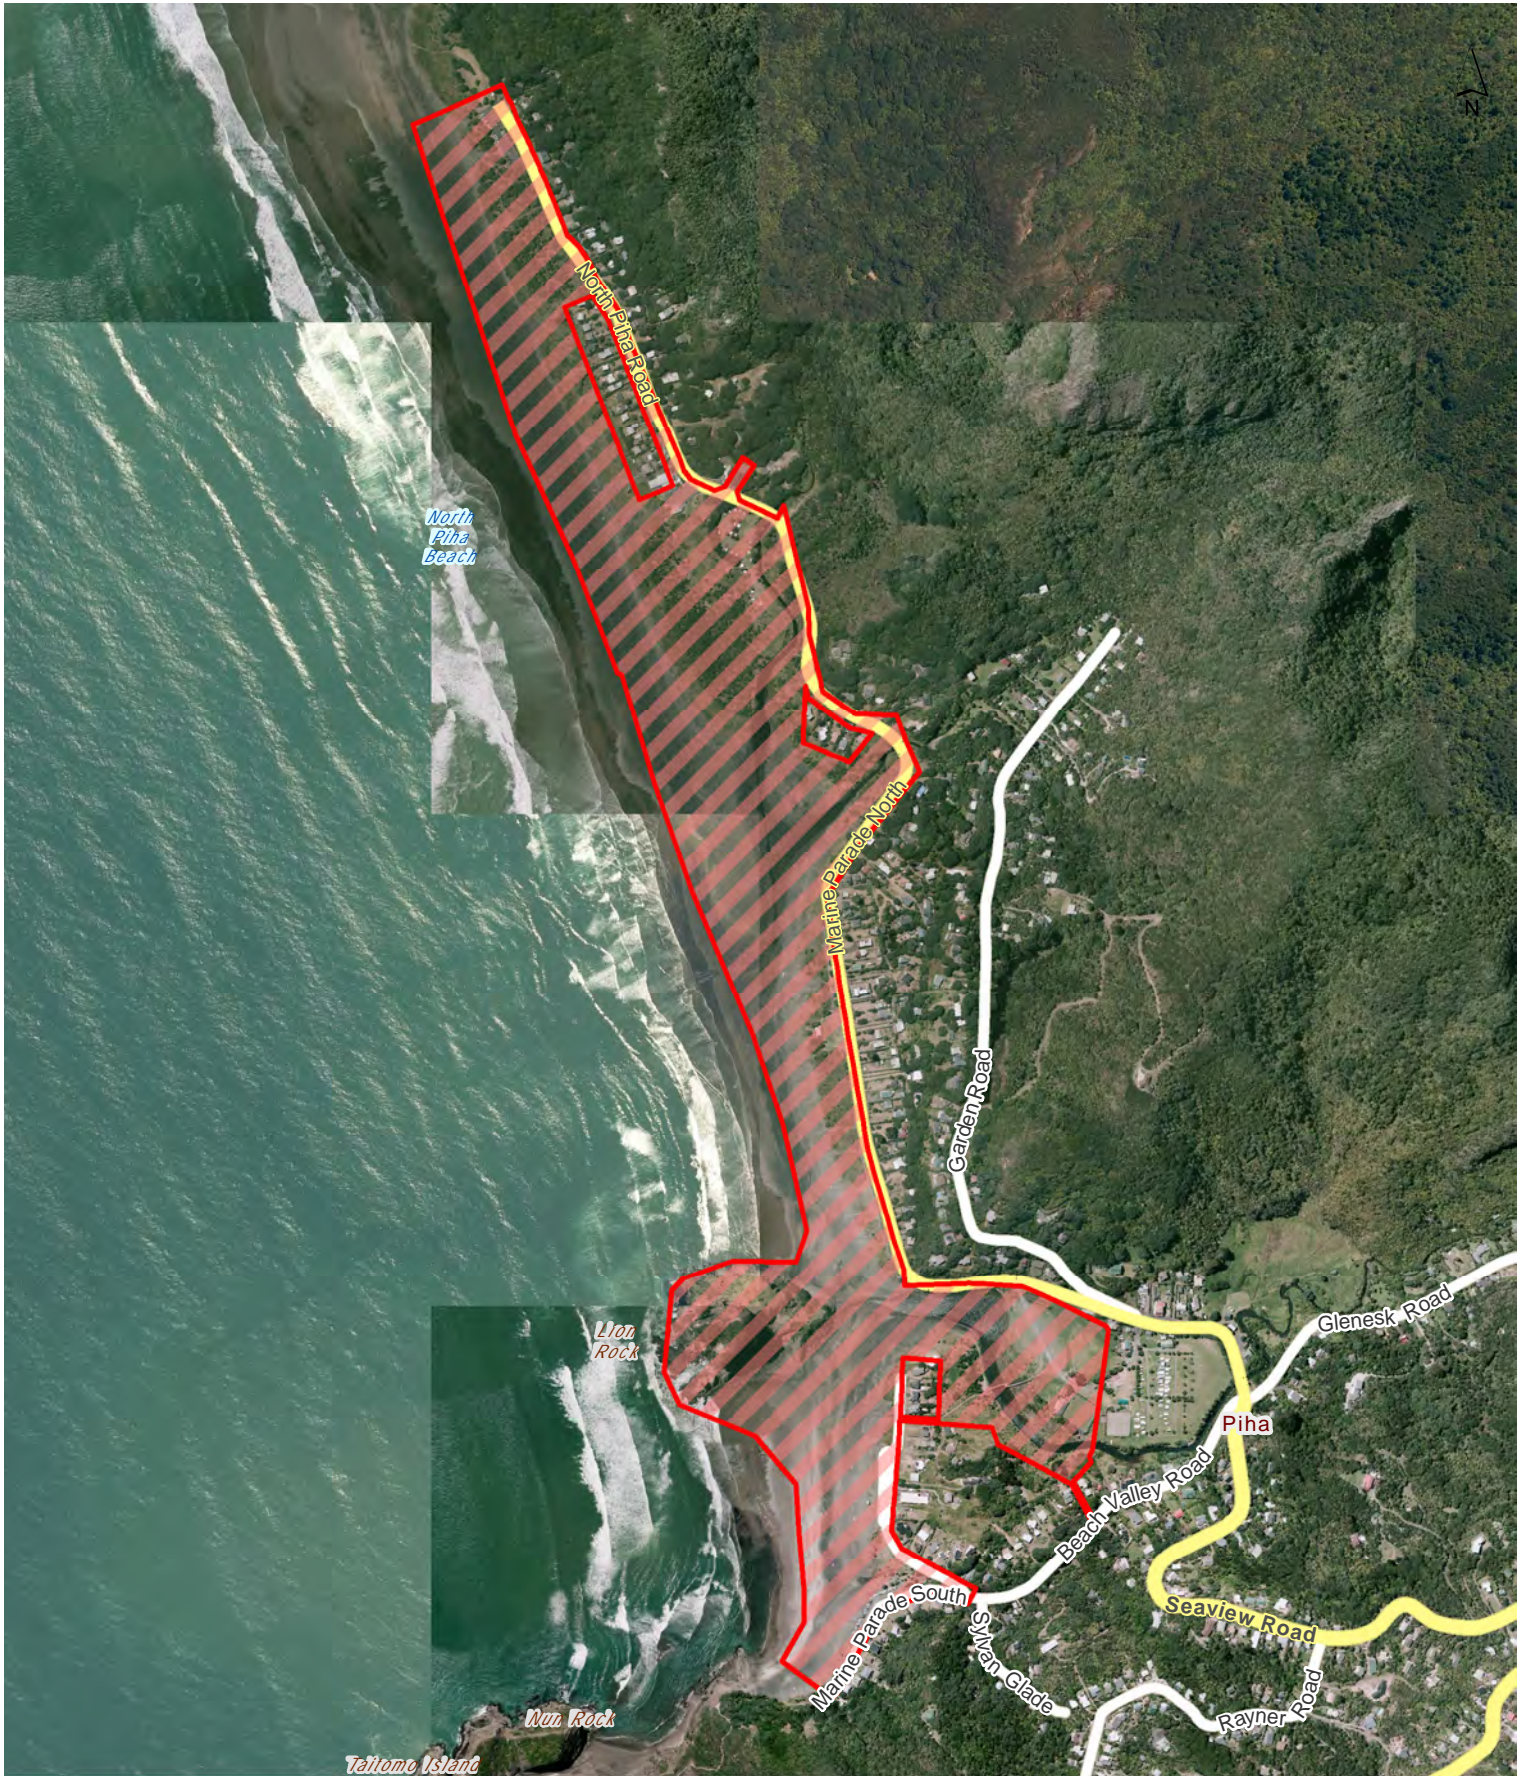

Locality Guide

0 10 20 30 m

Scale @ A4 = 1:1,400

Date Printed: 16/10/2015

**Titirangi Beach**

Waitākere Ranges Local Board  
Hours of Operation: 7pm to 7am daily

0 90 180 270 m

Scale @ A4 = 1:11,070

Date Printed: 16/10/2015