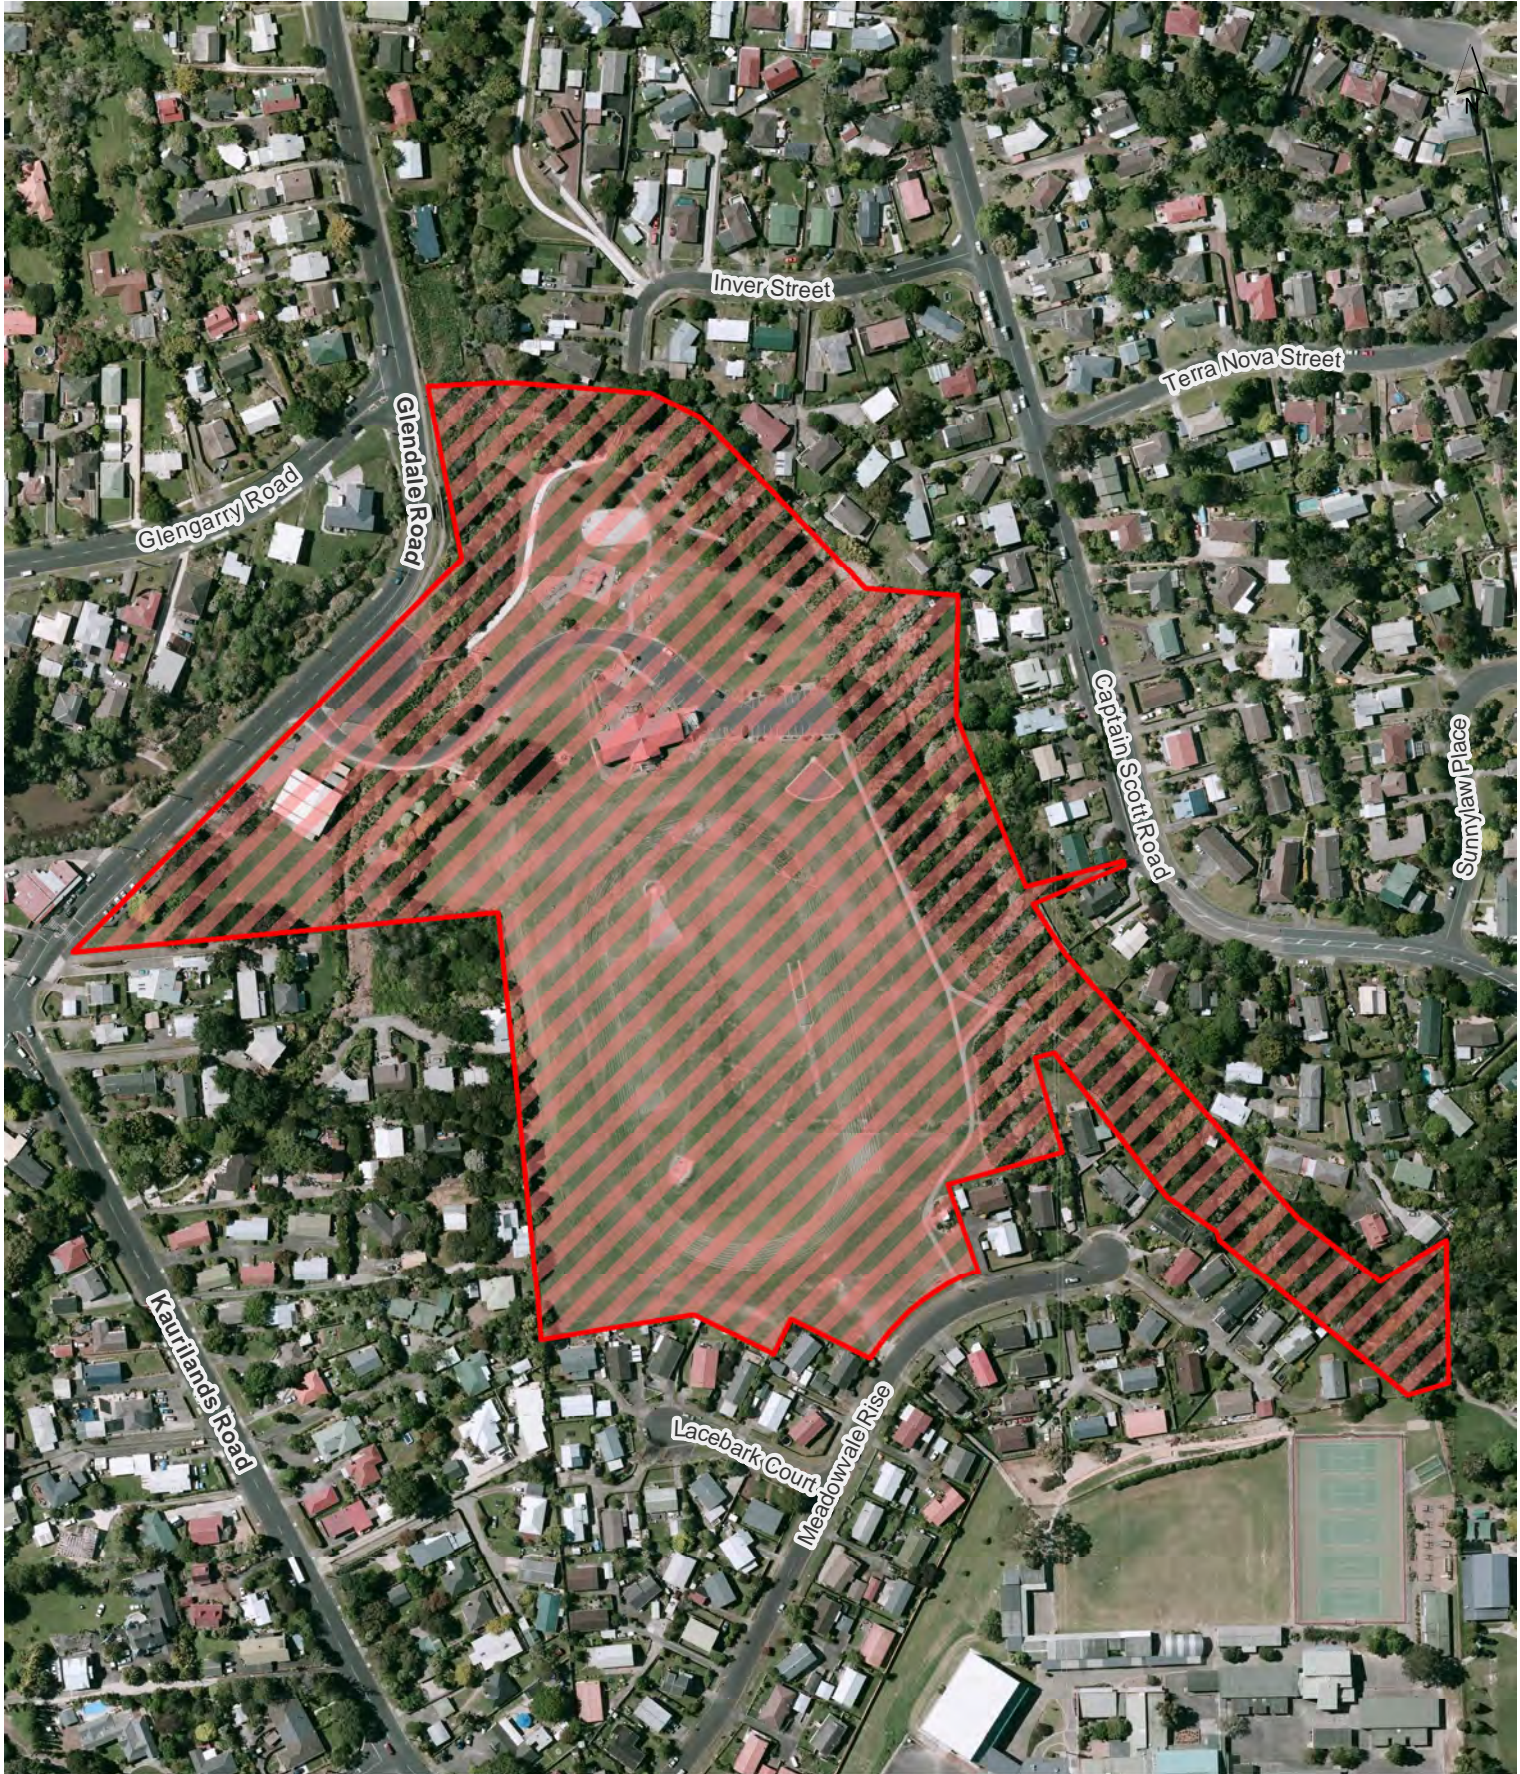

Ceramco Park

Waitākere Ranges Local Board
Hours of Operation: 7pm to 7am daily

0 25 50 75 m

Scale @ A4 = 1:2,900

Date Printed: 16/10/2015

Auckland Council
Te Kaurihera o Tāmaki Makaurau