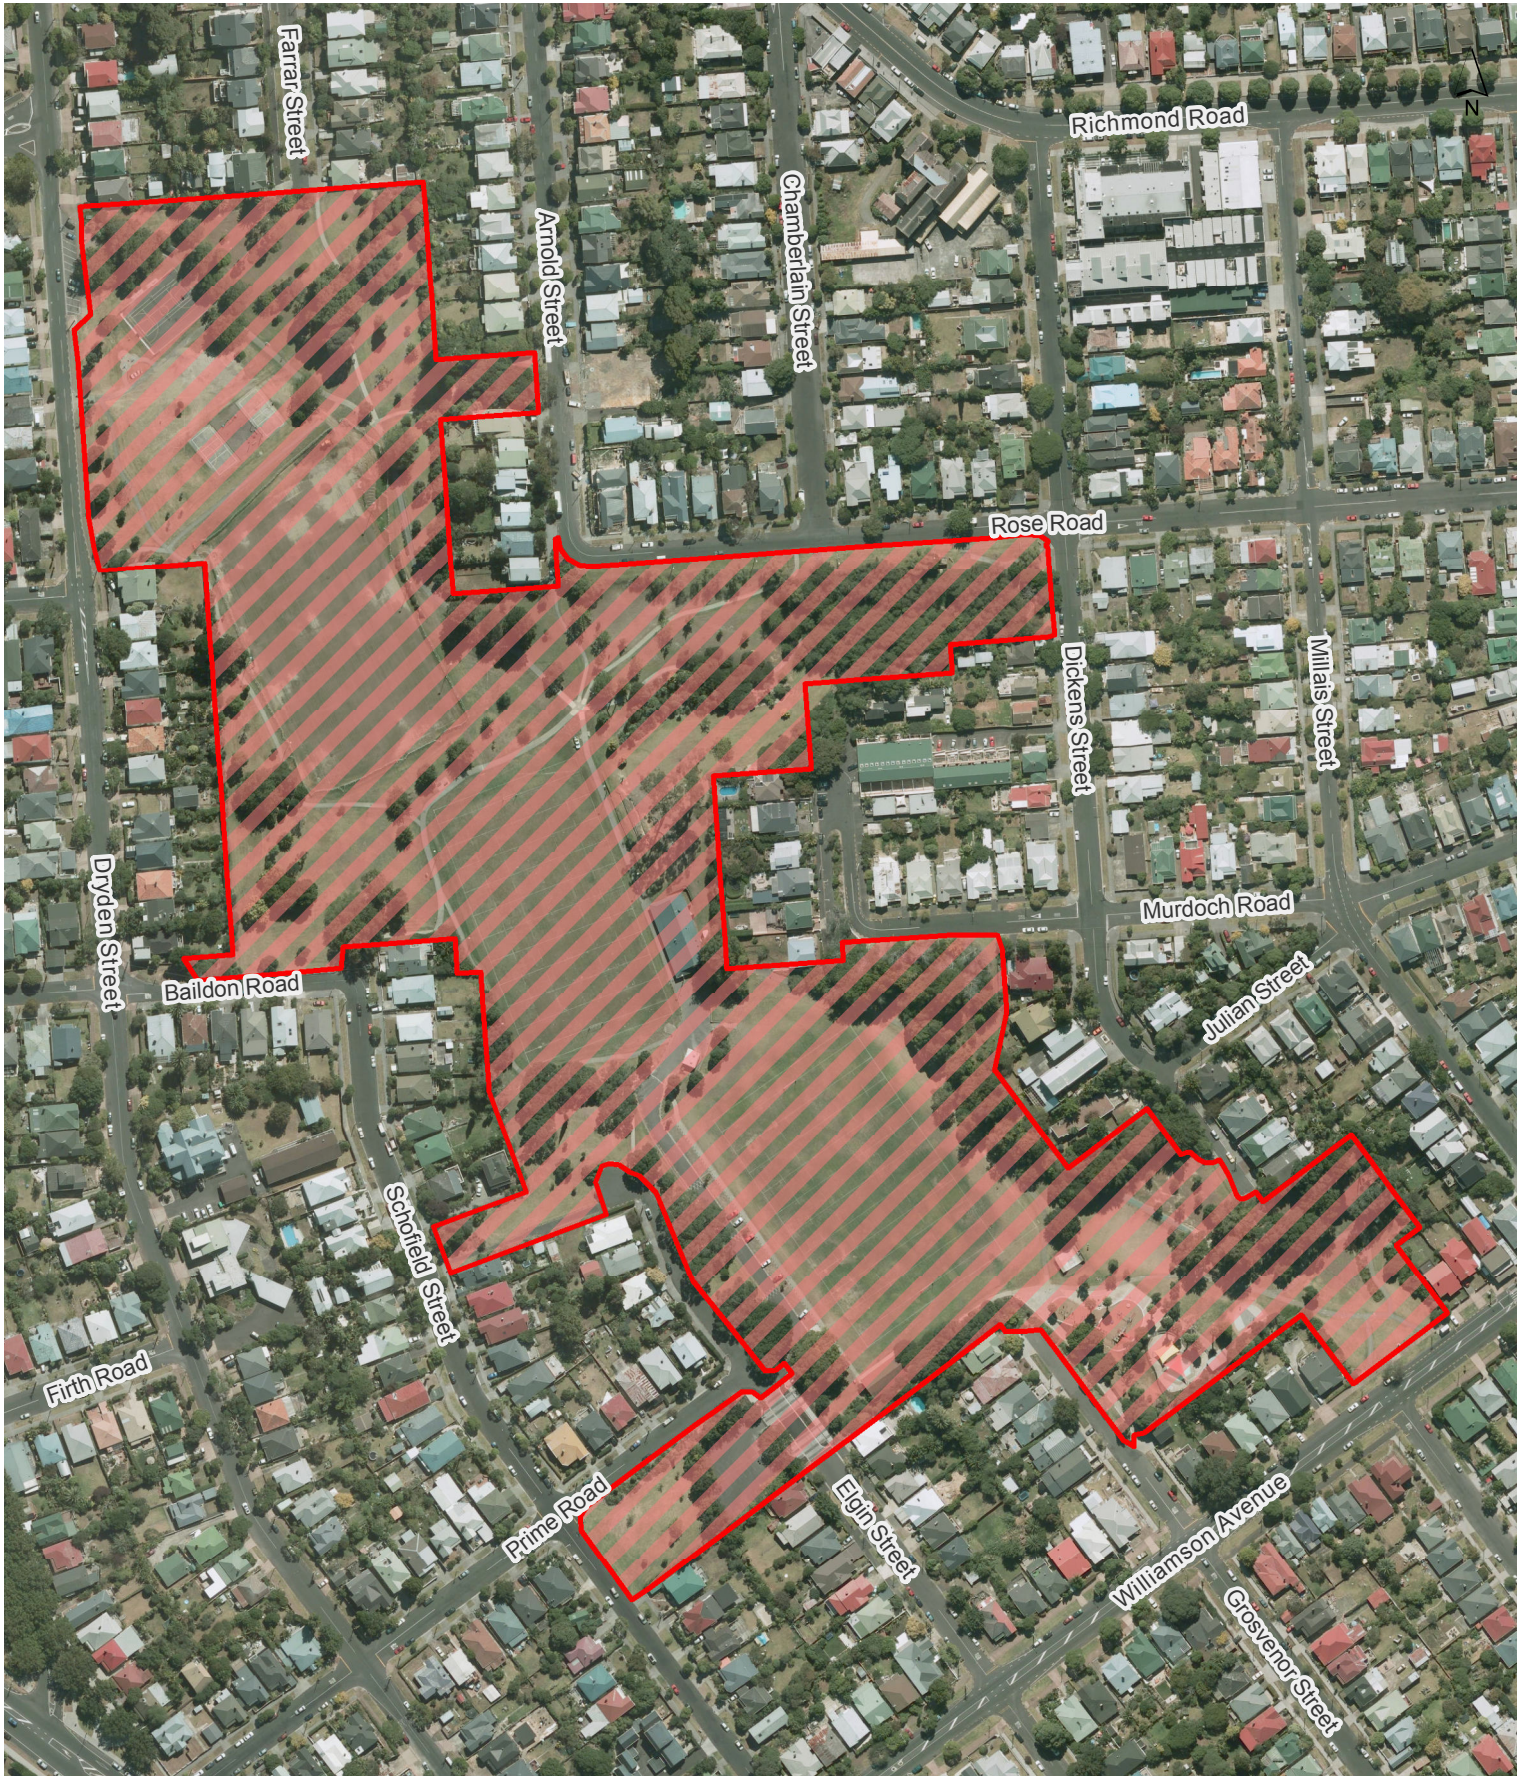

Locality Guide

Grey Lynn Park

Waitematā Local Board

Hours of Operation: 10pm to 7am during daylight saving and 7pm to 7am outside daylight saving

0 25 50 75 m

Scale @ A4 = 1:3,090

Date Printed: 16/10/2015

**Auckland Council**