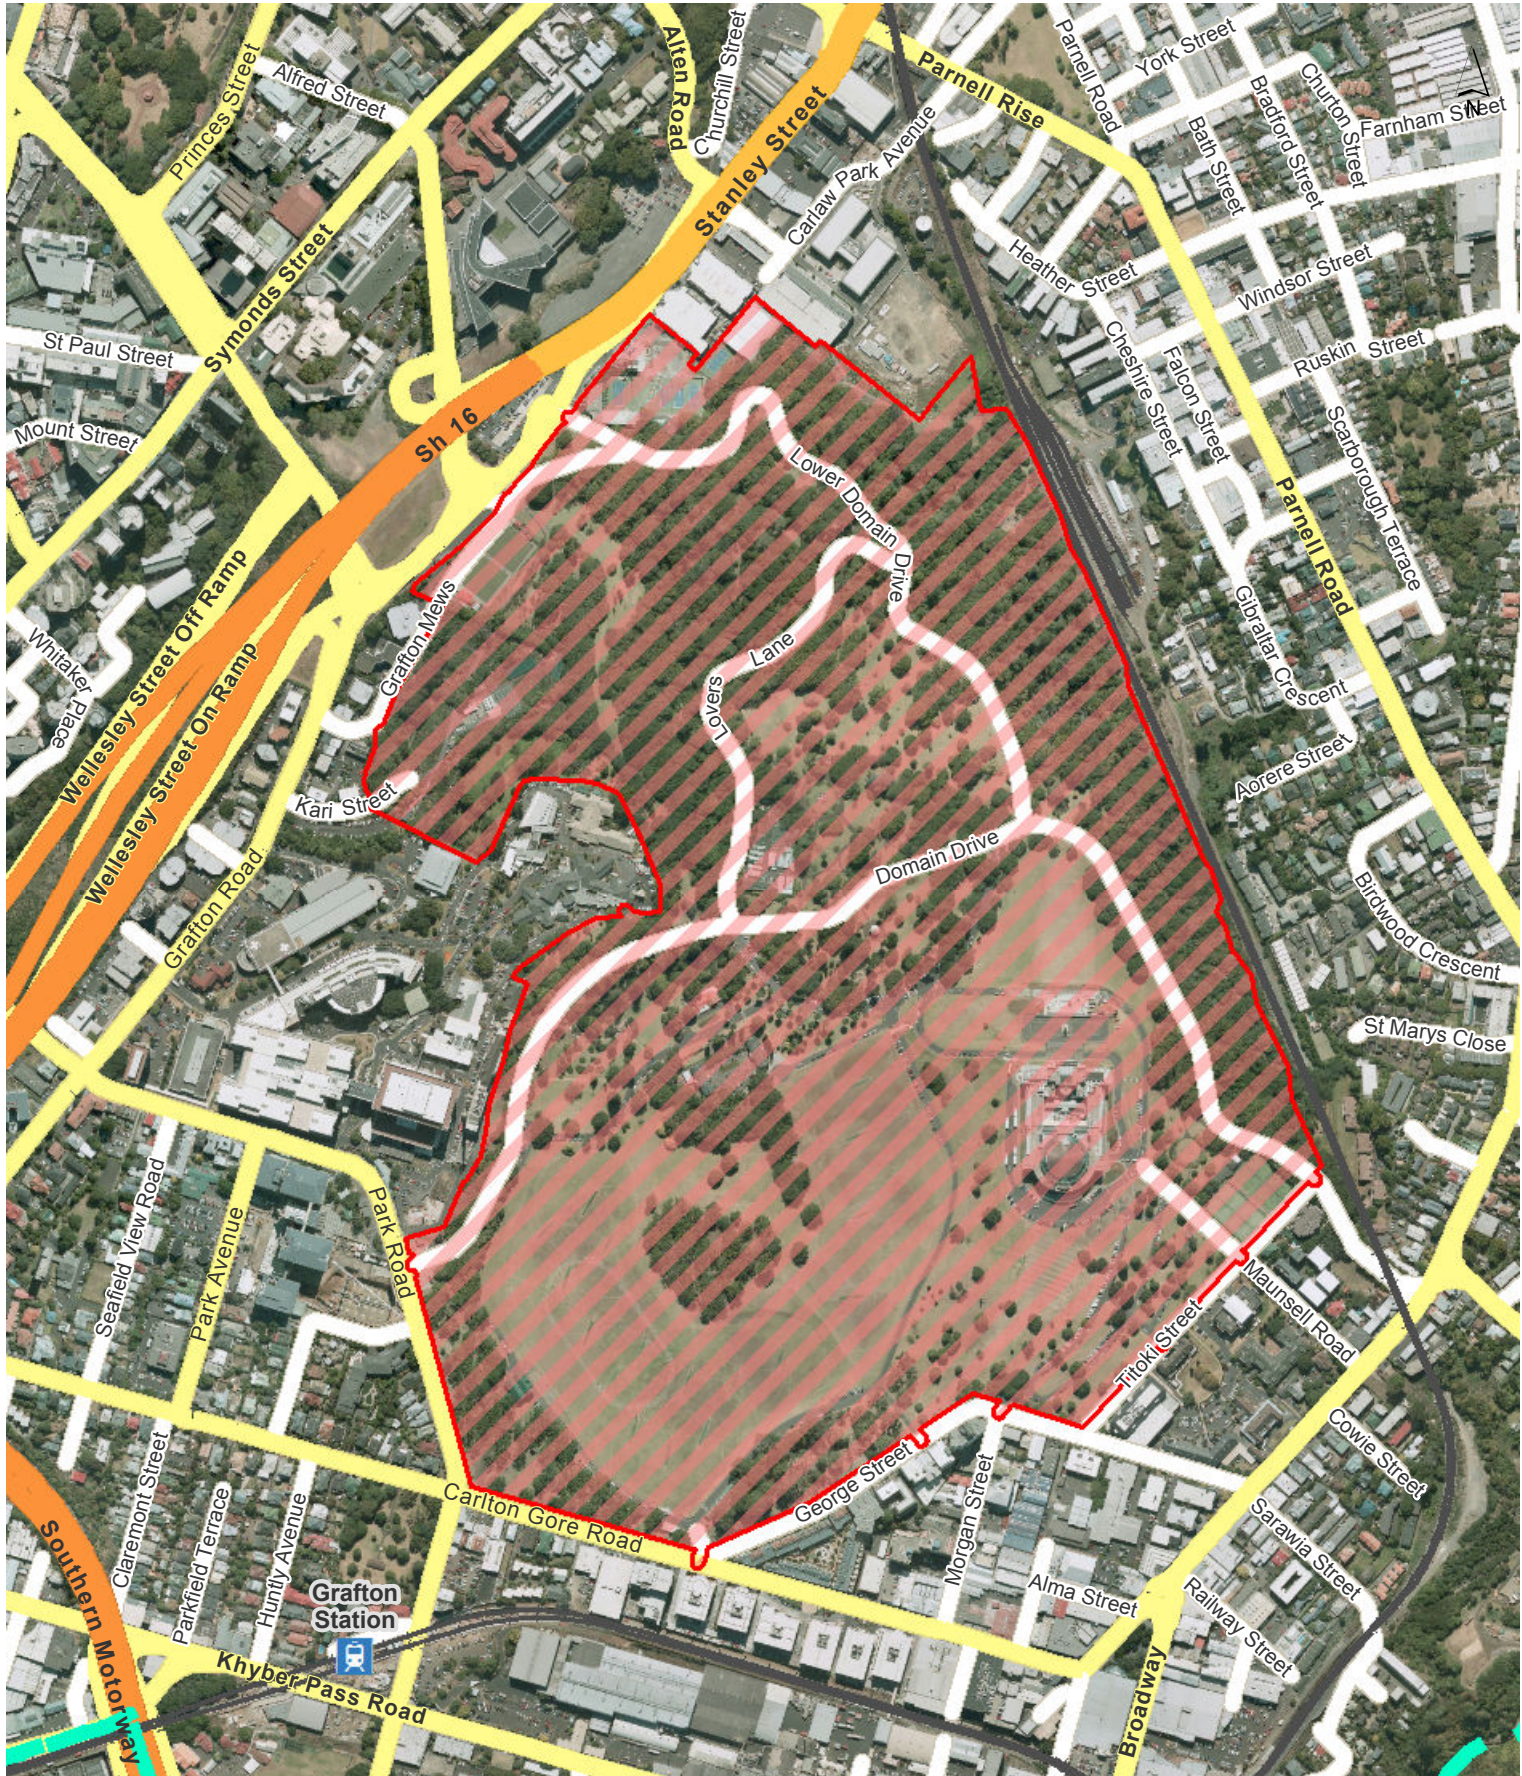

Locality Guide

Auckland Domain - Lantern Festival

Auckland Domain Committee

Hours of Operation: 7am on the first day of the event until 7am on the day after the event

0 60 120 180 m

Scale @ A4 = 1:7,500

Date Printed: 9/01/2018

Auckland Council

Te Kaunihira o Tāmaki Makaurau