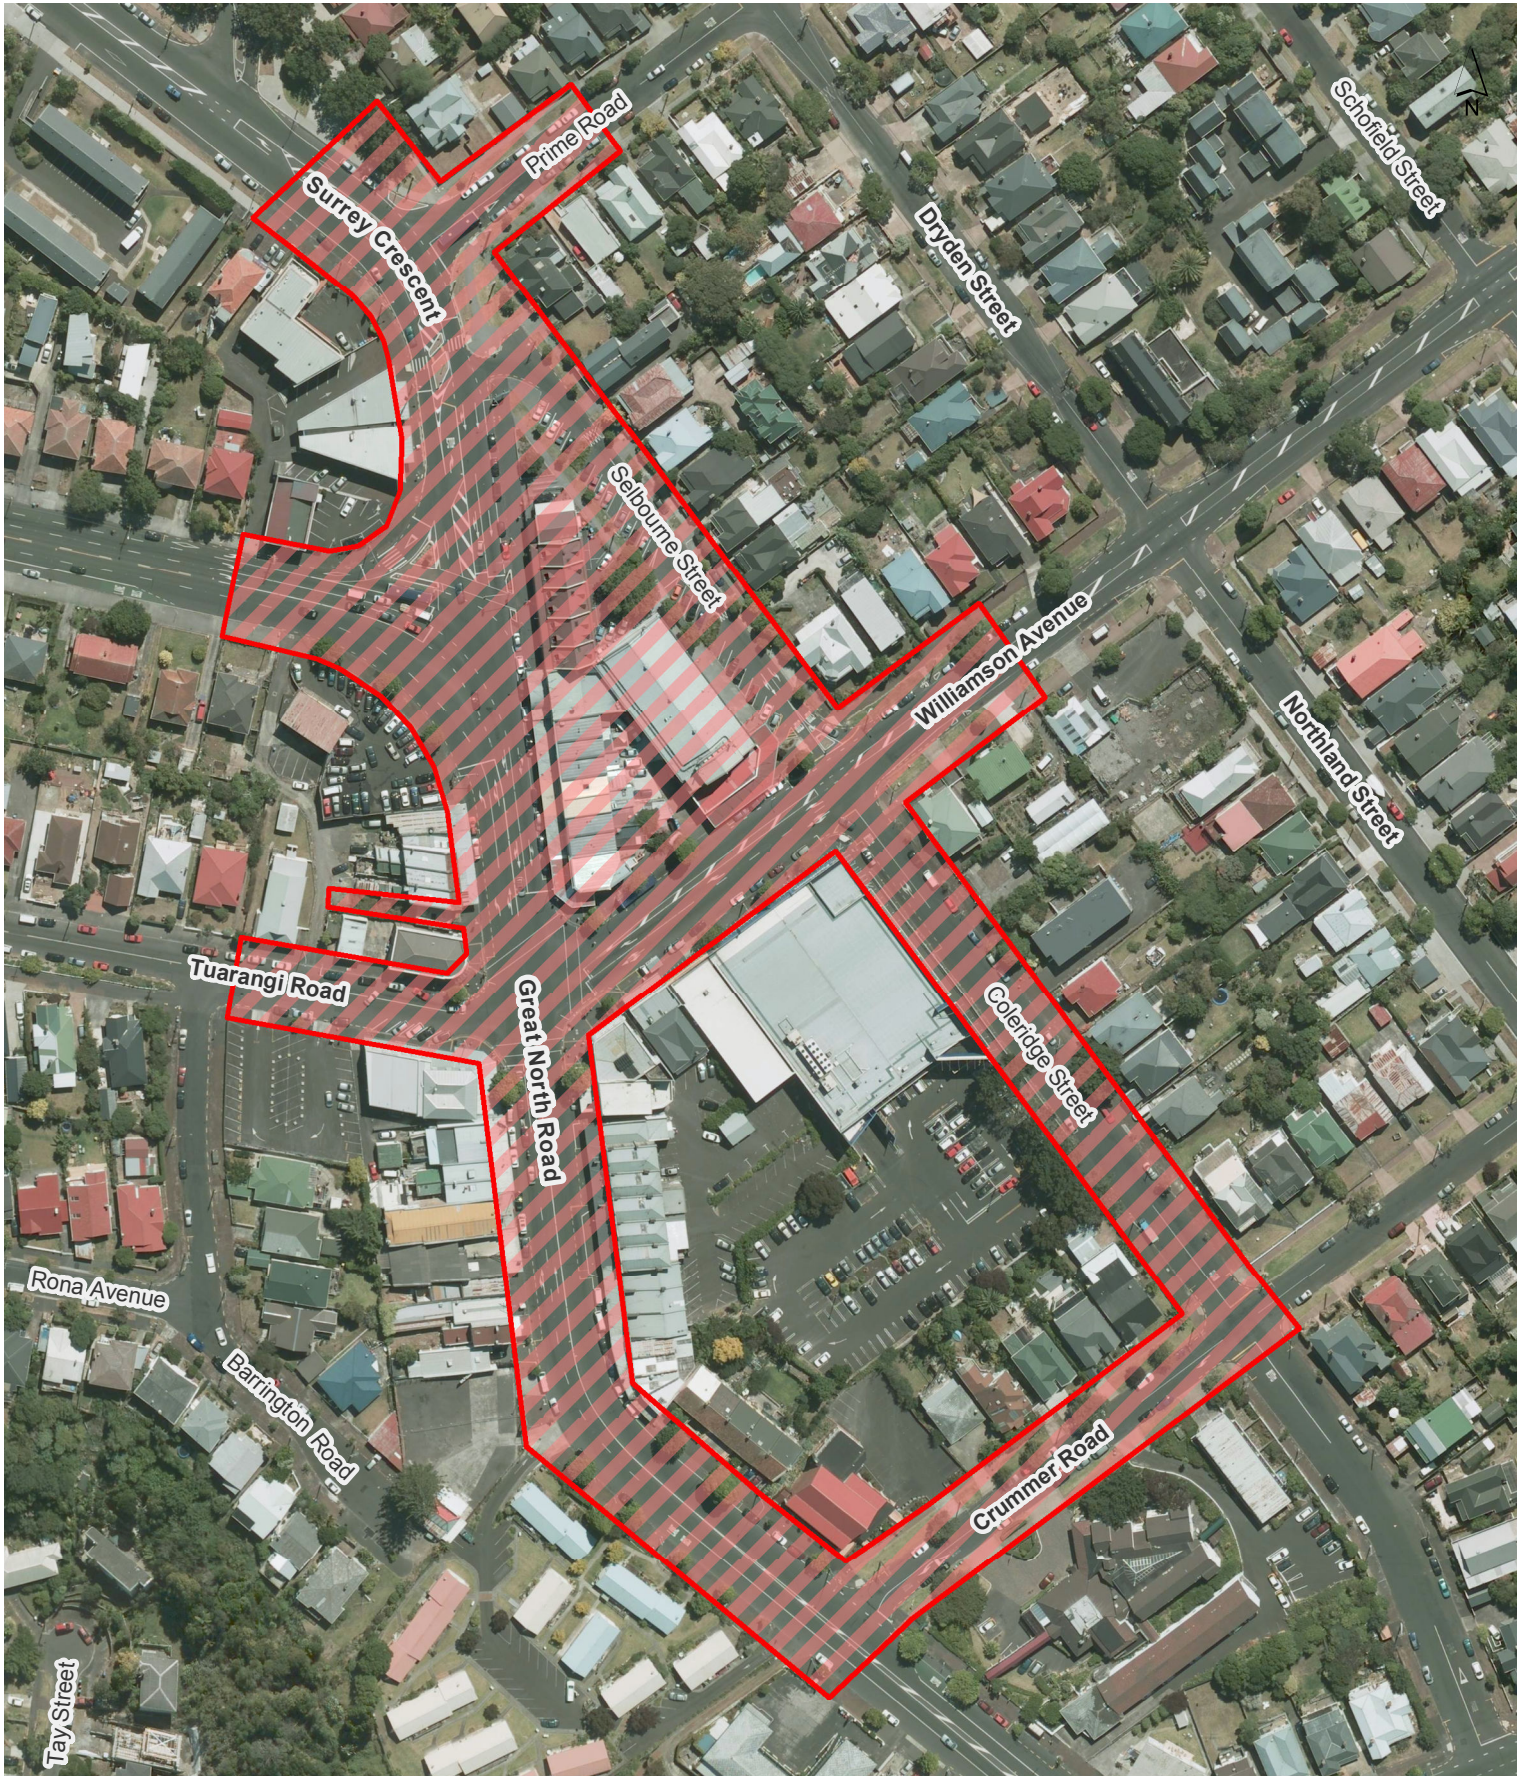

**City Centre**

Waitematā Local Board  
 Hours of Operation: 24 hours, 7 days a week

Locality Guide

0 10 20 30 m

Scale @ A4 = 1:1,840

Date Printed: 16/10/2015

Grey Lynn Town Centre

Waitematā Local Board