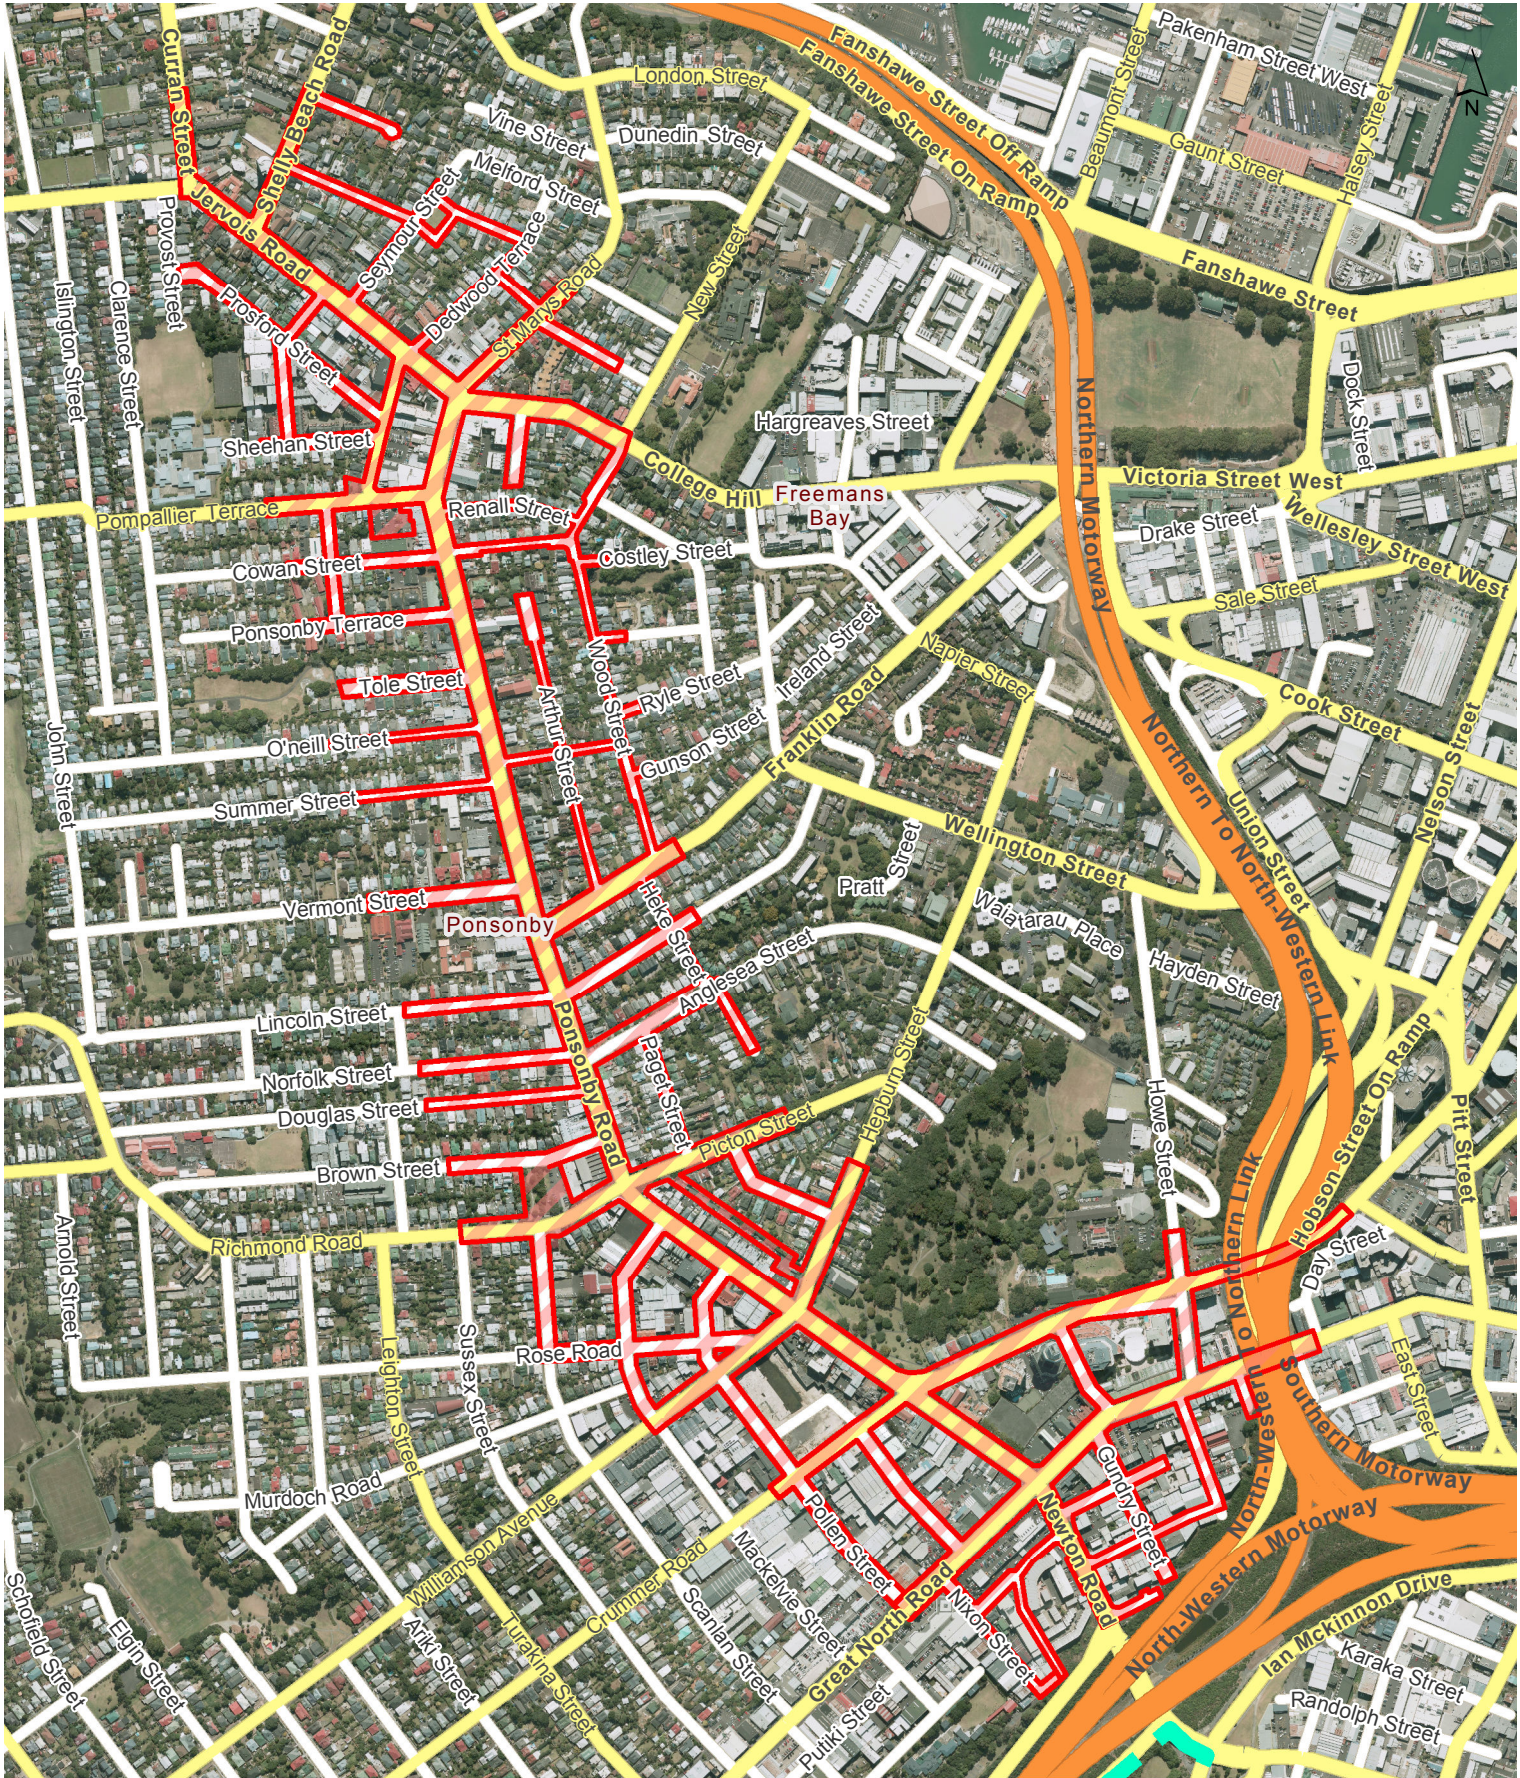

Locality Guide

Ponsonby Town Centre

Waitematā Local Board

Hours of Operation: 24 hours, 7 days a week

0 80 160 240 m

Scale @ A4 = 1:9,640

Date Printed: 16/10/2015

Auckland Council

Ti Kaunhera o Tāmaki Makaurau