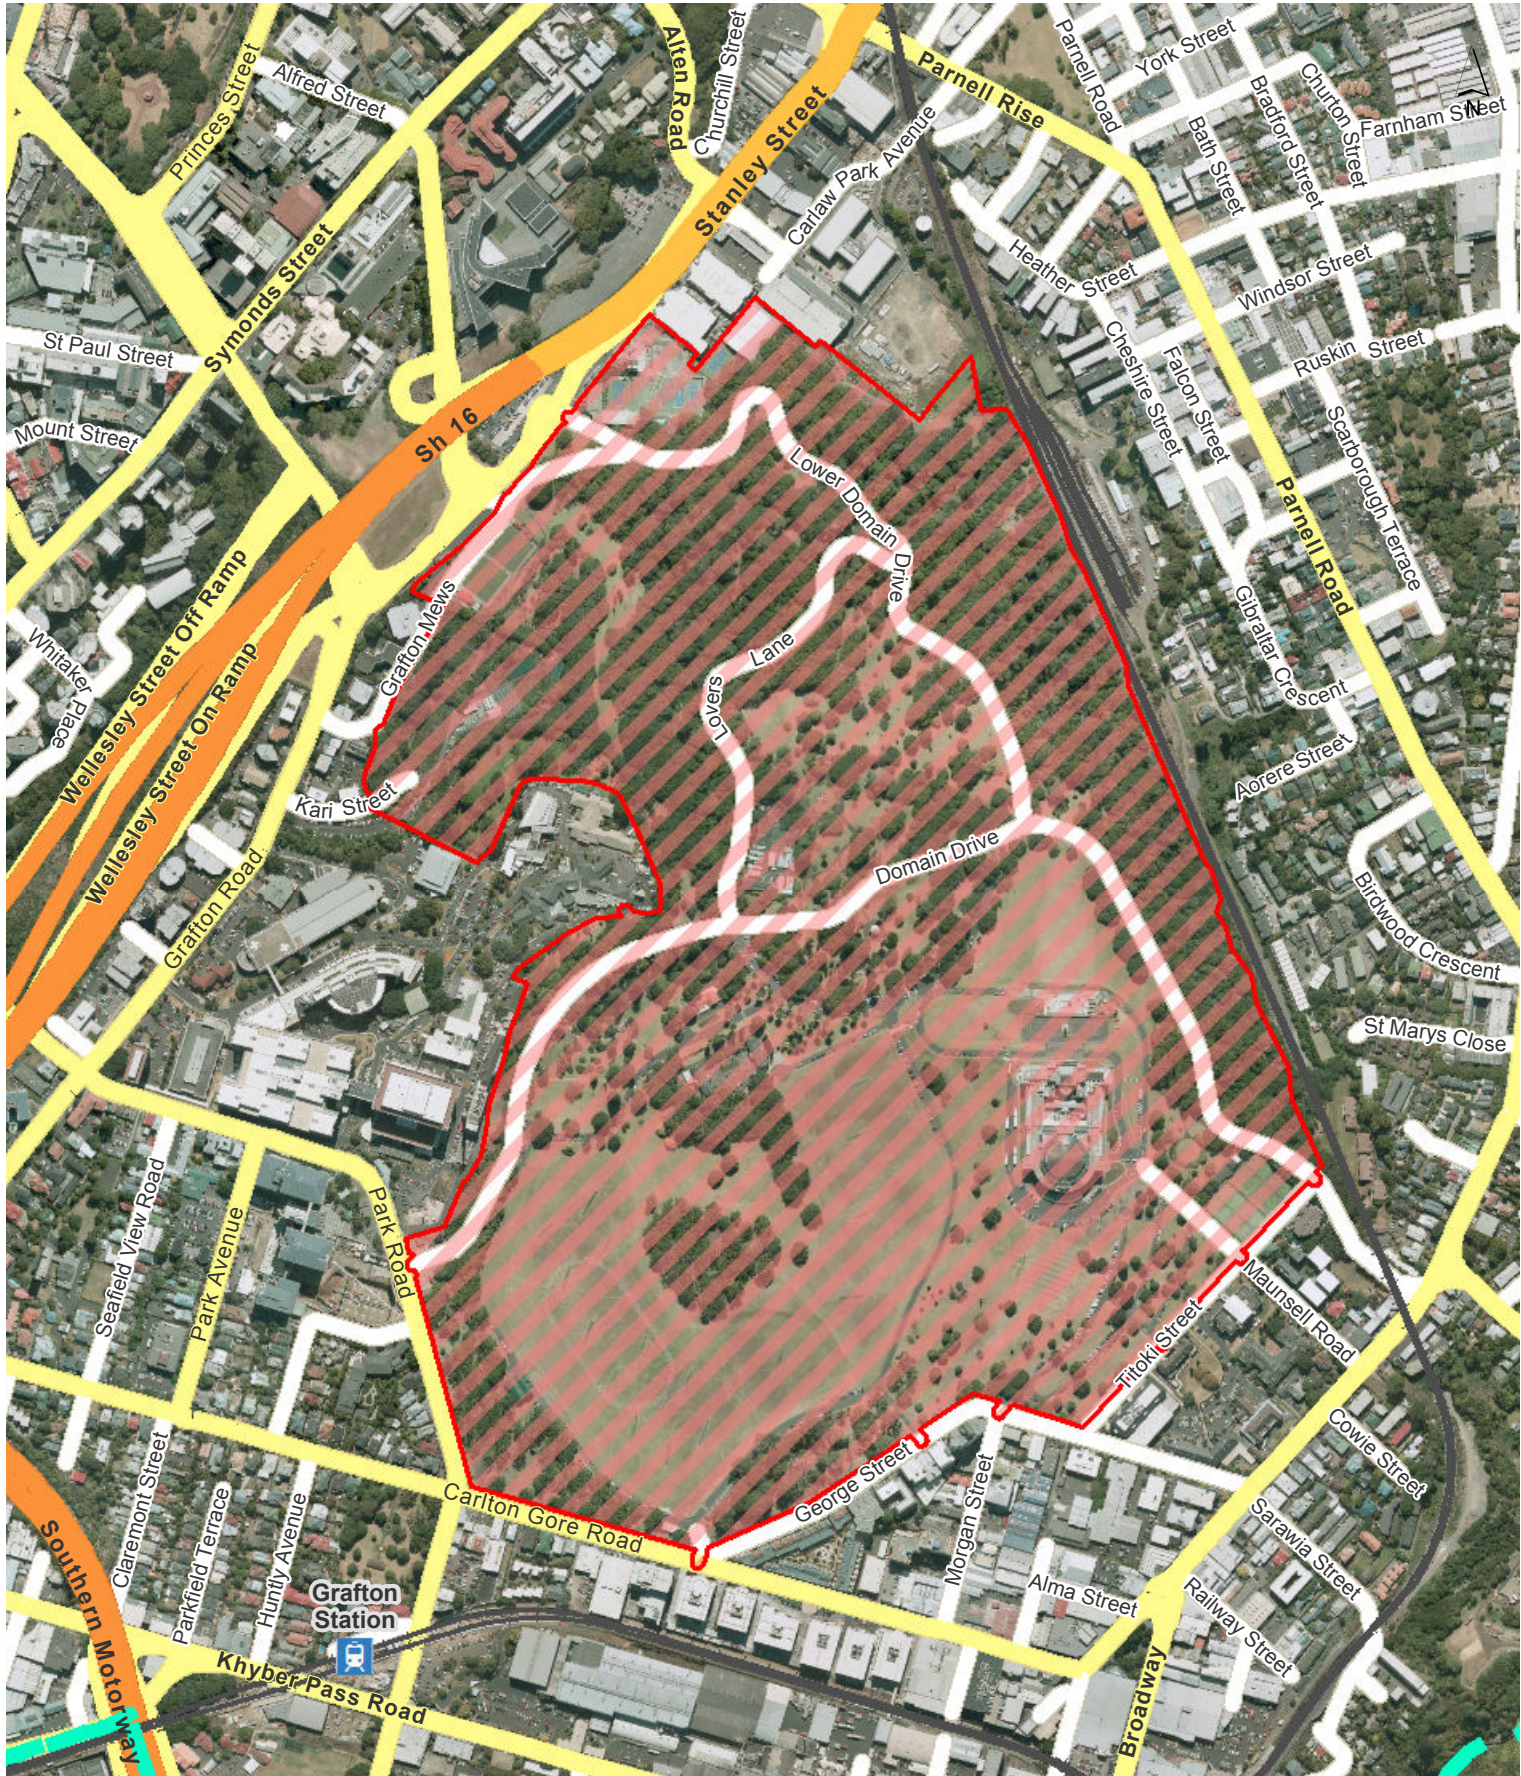

0 5 10 15 m

Scale @ A4 = 1:580

Date Printed: 16/10/2015

**Vermont Reserve**

Waitematā Local Board

Hours of Operation: 10pm to 7am during daylight saving and 7pm to 7am outside daylight saving

Locality Guide