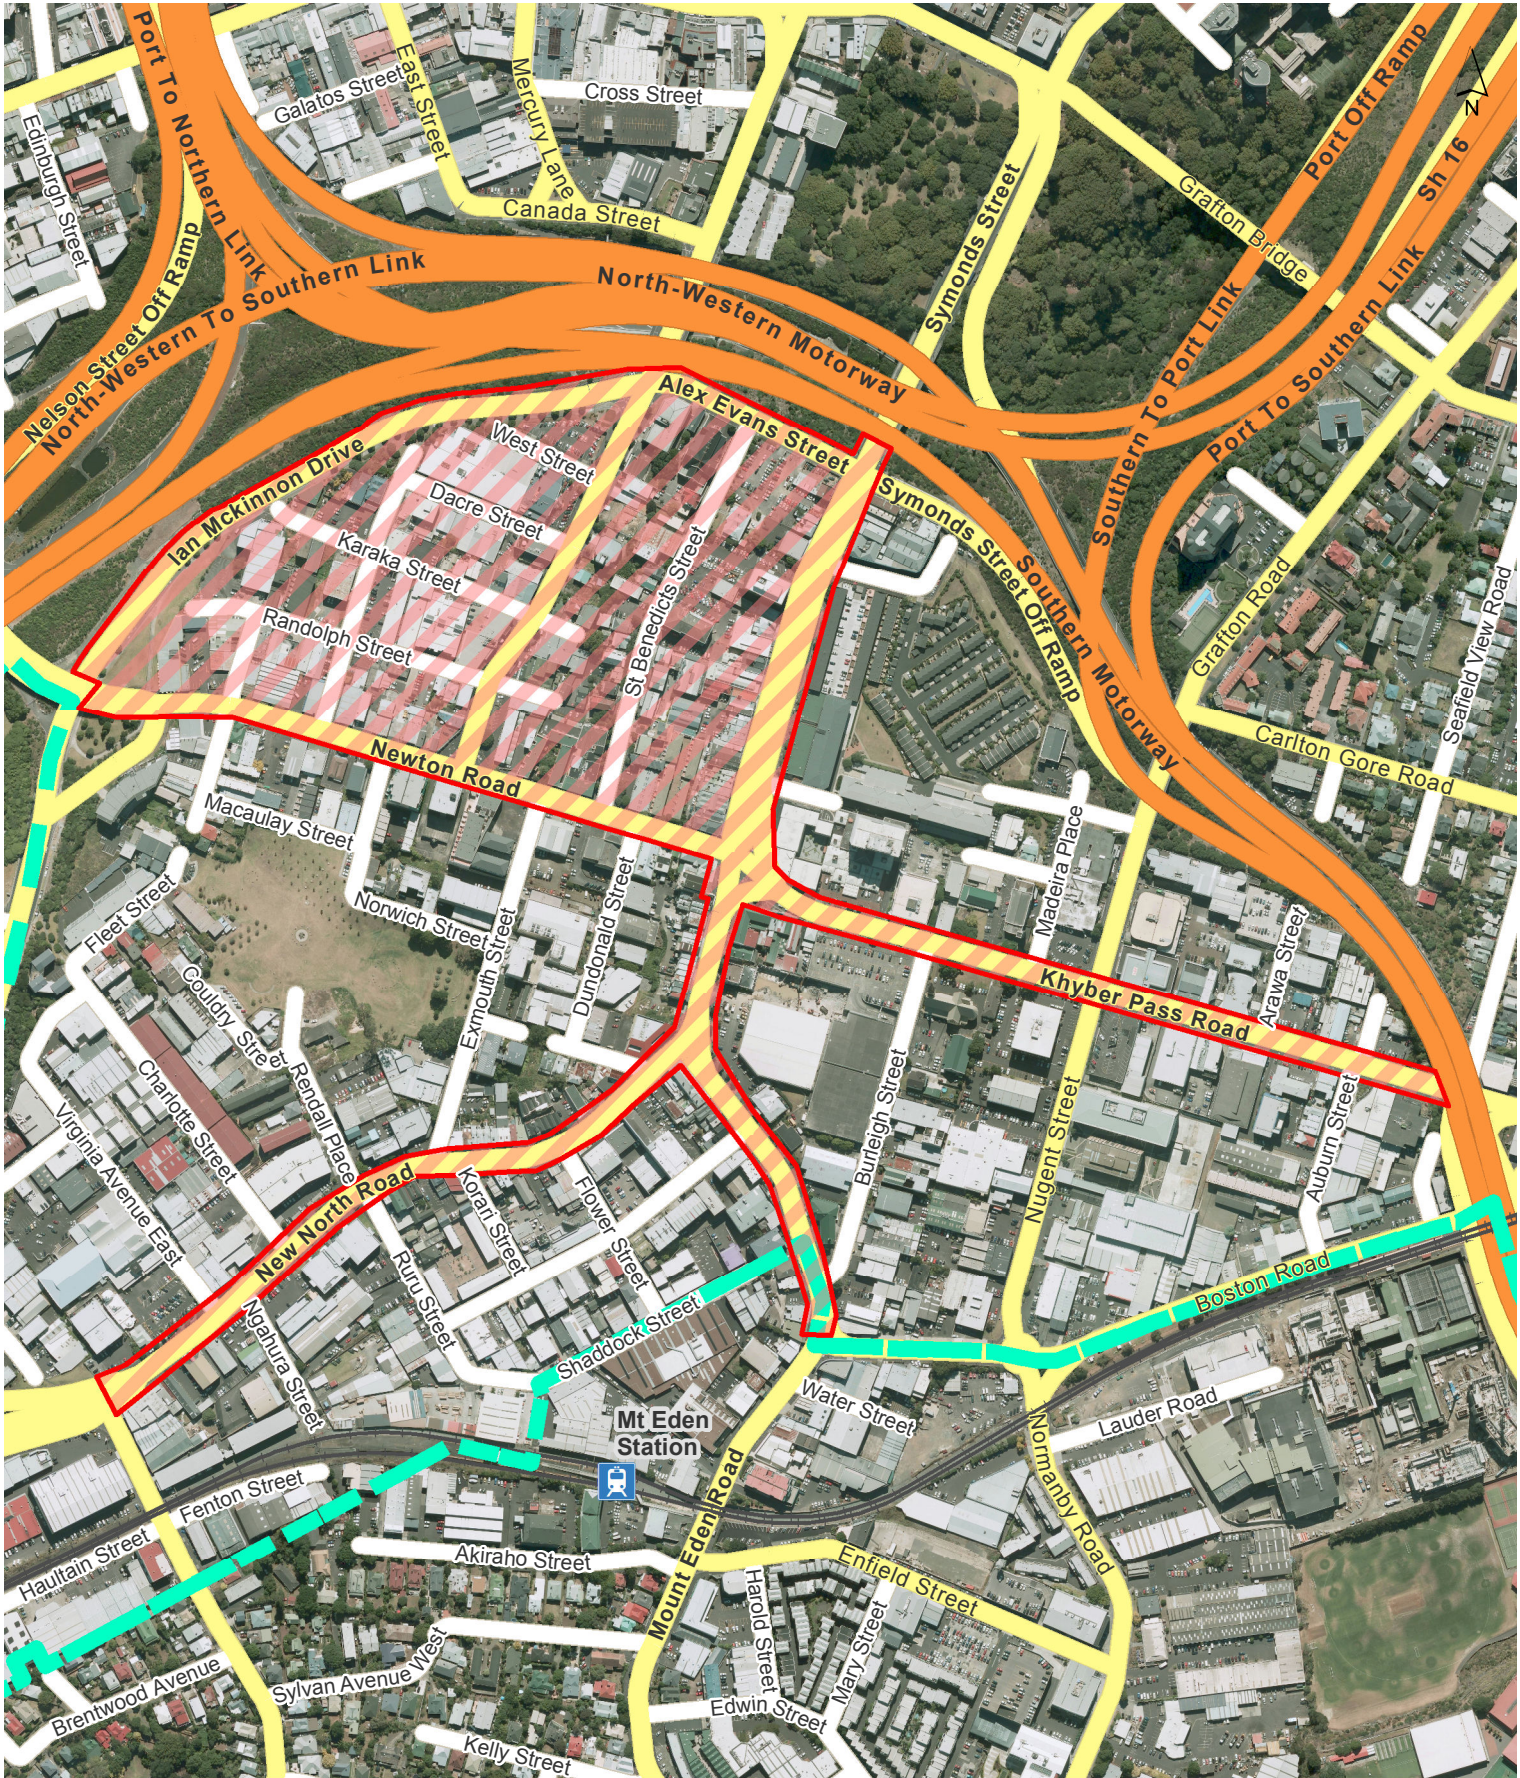

Scale @ A4 = 1:3,710

Date Printed: 16/10/2015

Auckland Council

Te Kaunihera o Tāmaki Makaurau

**Newton Town Centre**

Waitematā Local Board  
 Hours of Operation: 24 hours, 7 days a week

**Auckland Council**