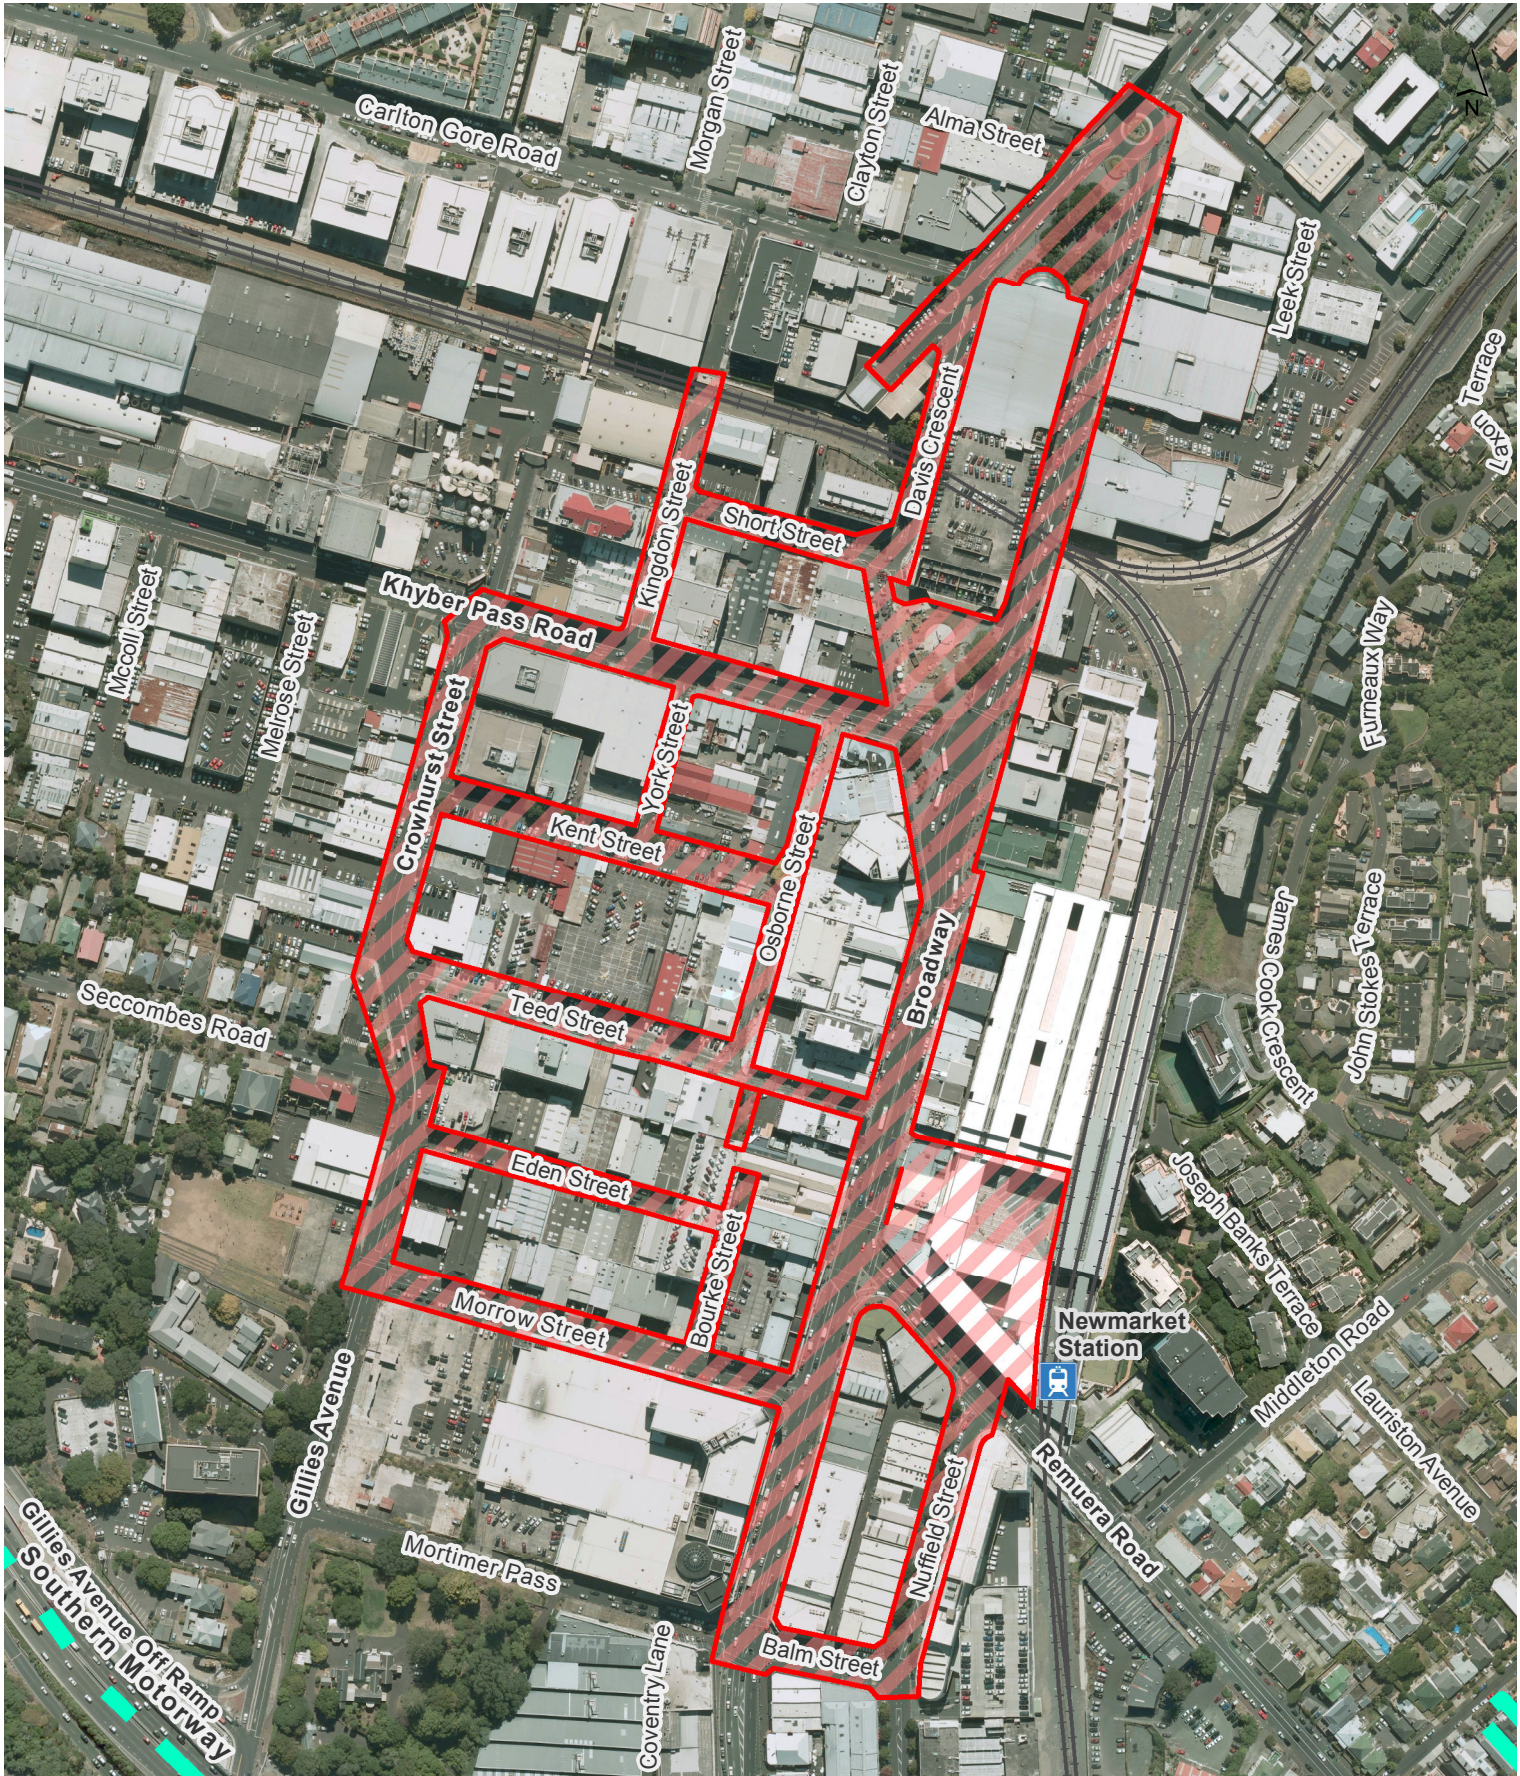

Locality Guide

Newmarket Town Centre

Waitematā Local Board

Hours of Operation: 24 hours, 7 days a week

0 30 60 90 m

Scale @ A4 = 1:3,710

Date Printed: 16/10/2015

Auckland Council

Te Kaunihera o Tāmaki Makaurau