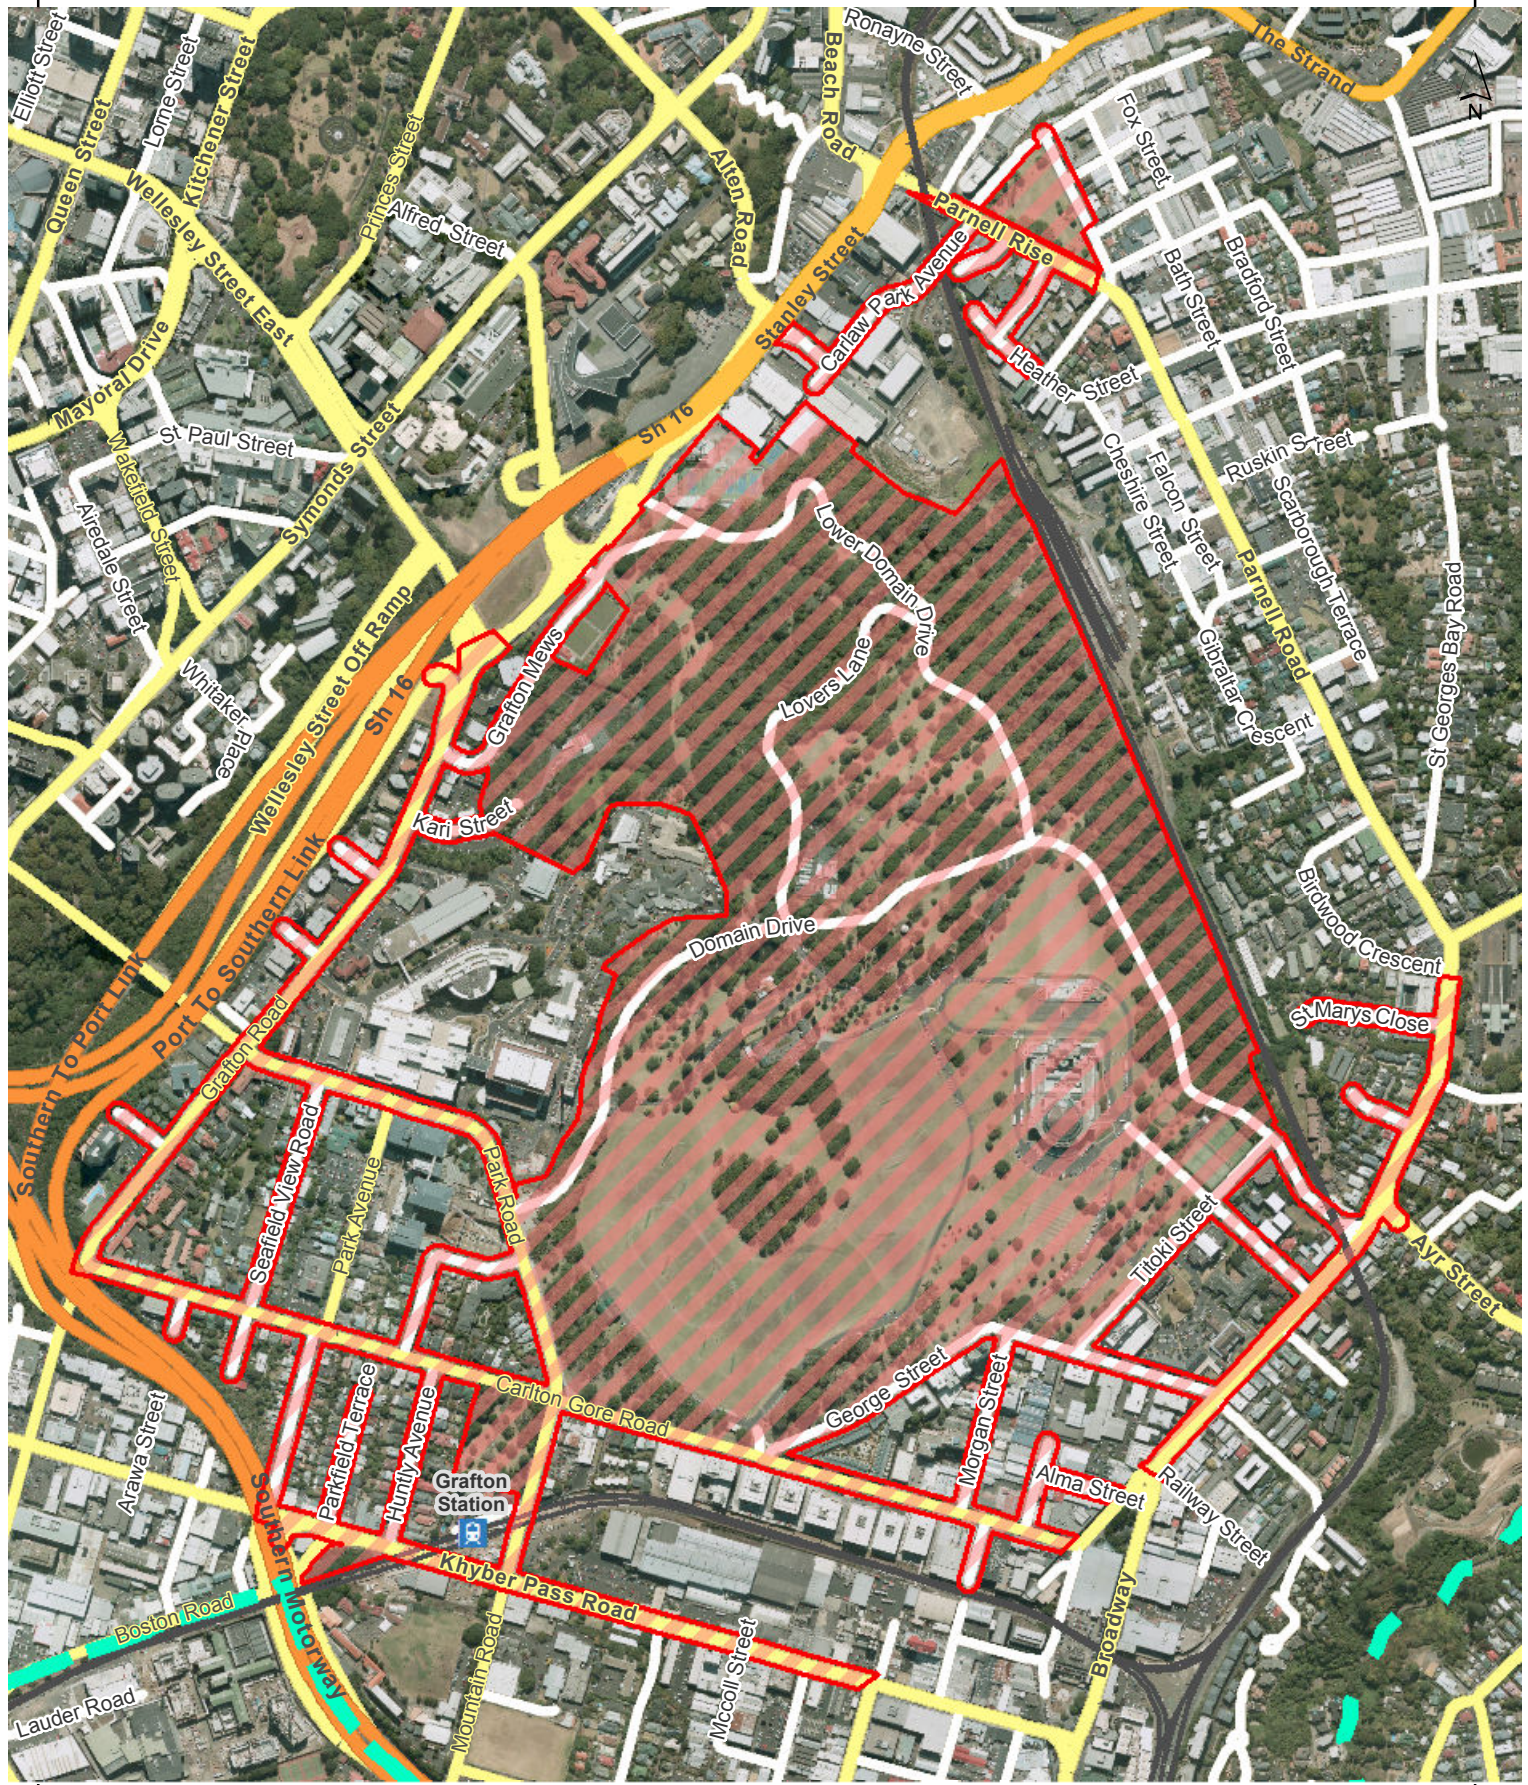

Auckland Domain - Christmas in the Park

Regional

Hours of Operation: Second weekend of each December from 4pm of Friday before the event (Christmas in the Park) to 8am on the following Monday

Auckland Council

Te Kaunihera o Tāmaki Makaurau