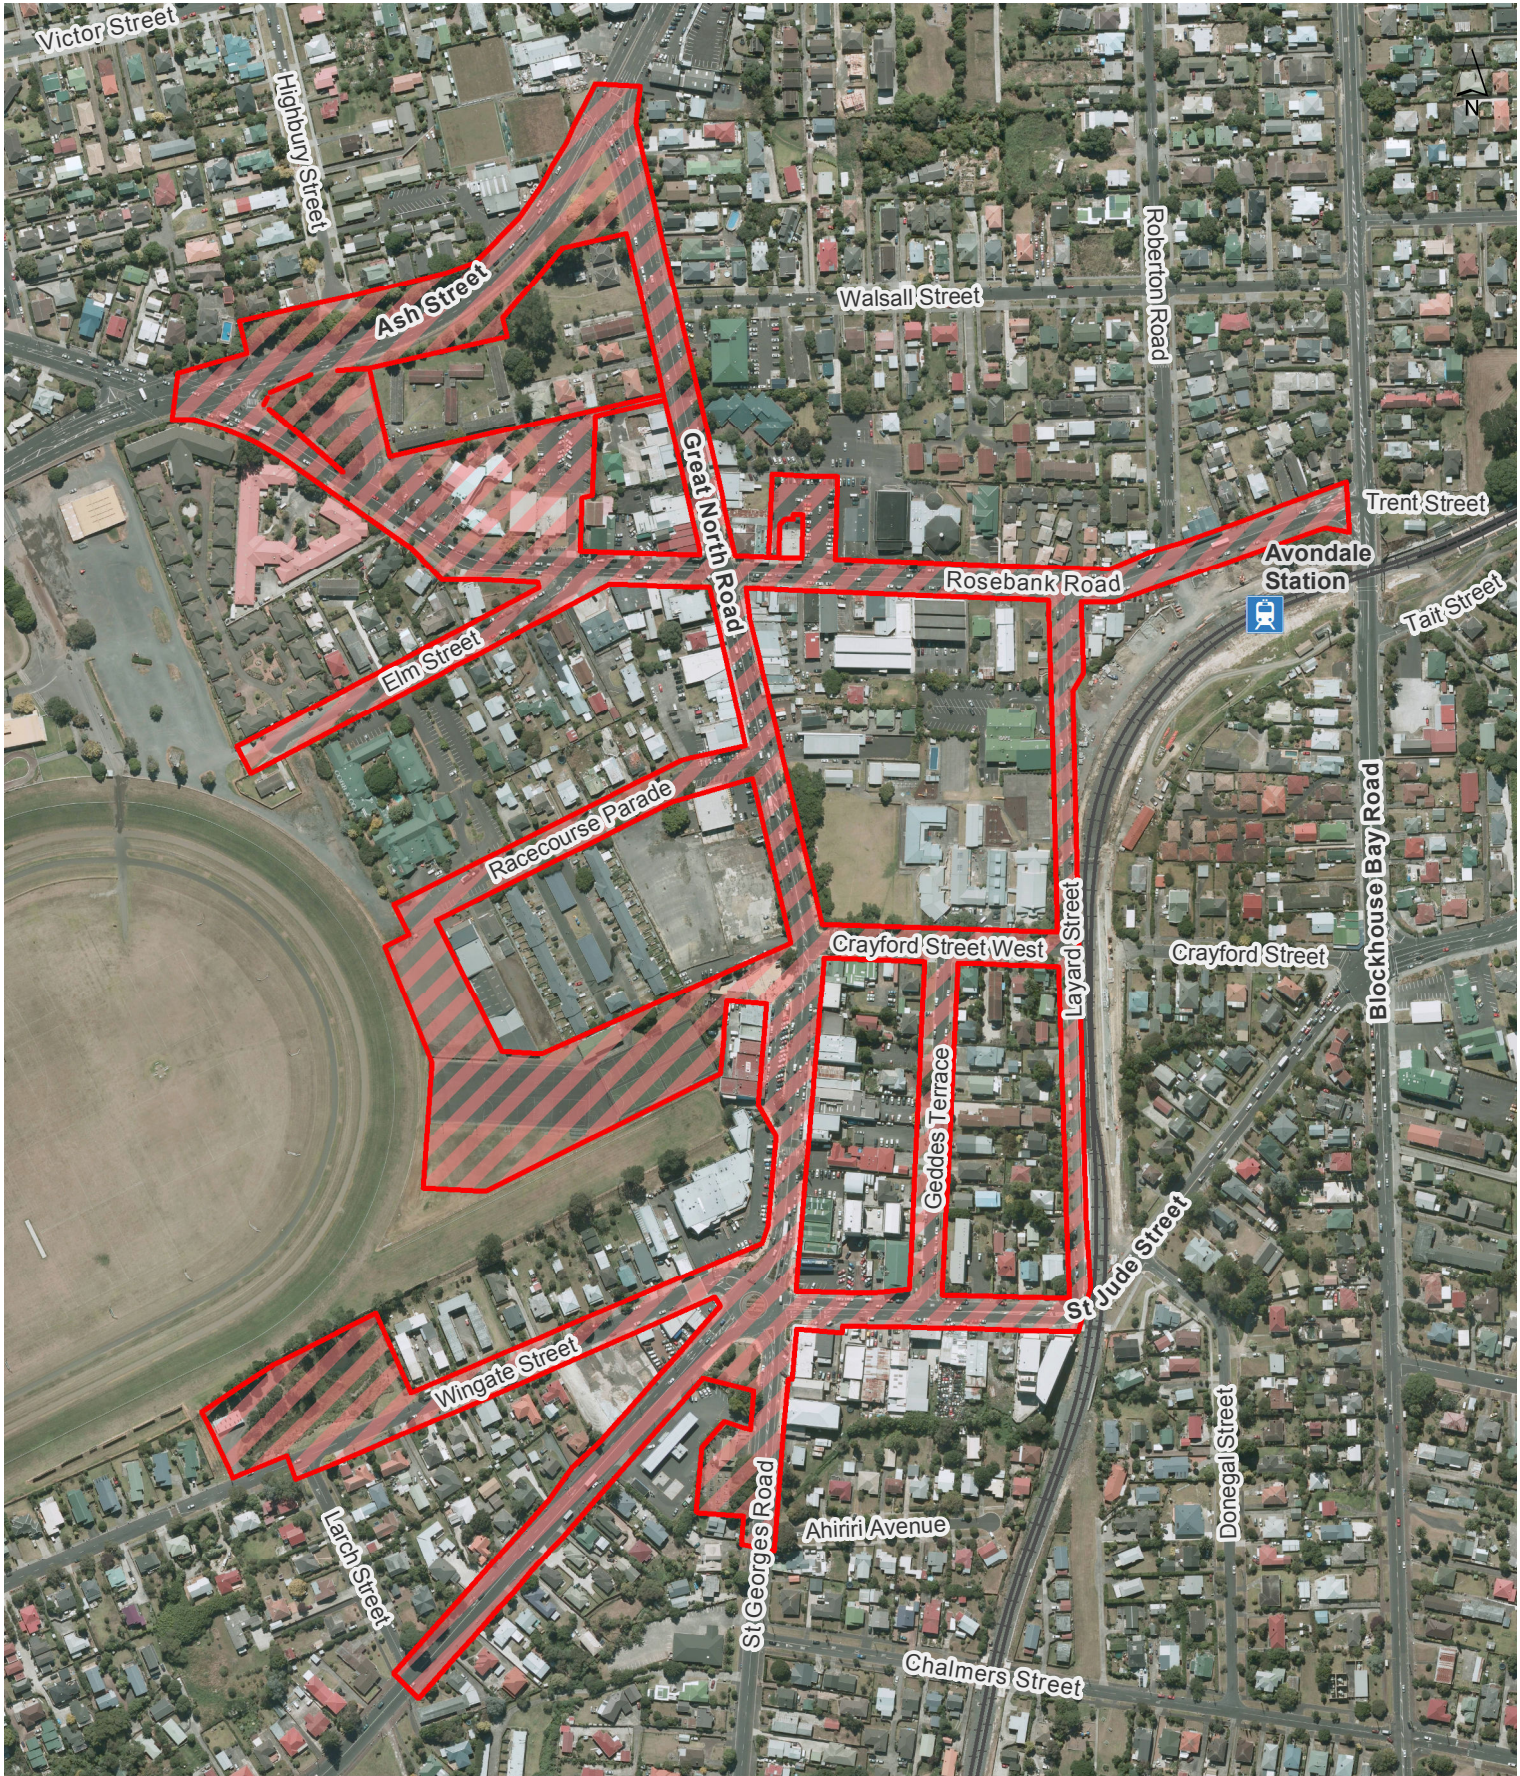

Maps of alcohol bans in the Whau Local Board area

Map number	Alcohol ban area	Operative time	Commencement
1	Archibald Park	24 hours, 7 days a week	31 October 2015
2	Avondale Town Centre	24 hours, 7 days a week	31 October 2015
3	Blockhouse Bay Town Centre	24 hours, 7 days a week	31 October 2015
4	Chalmers Reserve	24 hours, 7 days a week	31 October 2015
5	Green Bay Town Centre	24 hours, 7 days a week	31 October 2015
6	Ken Maunder Park	24 hours, 7 days a week	31 October 2015
7	New Lynn Town Centre	24 hours, 7 days a week	31 October 2015
8	Rosebank Town Centre	24 hours, 7 days a week	31 October 2015
9	Lawson Park	7pm to 7am daily	31 October 2015
10	New Windsor Reserve	7pm to 7am daily	31 October 2015
11	Northall Park	7pm to 7am daily	31 October 2015
12	Riversdale Reserve	7pm to 7am daily	31 October 2015
13	Avondale West Reserve	10pm to 7am daylight saving and 7pm to 7am outside daylight saving	31 October 2015
14	Blockhouse Bay Beach Reserve	10pm to 7am daylight saving and 7pm to 7am outside daylight saving	31 October 2015
15	Eastdale Reserve	10pm to 7am daylight saving and 7pm to 7am outside daylight saving	31 October 2015

0 30 60 90 m

Scale @ A4 = 1:3,500

Date Printed: 16/10/2015

Archibald Park

Whau Local Board

Hours of Operation: 24 hours, 7 days a week

Avondale Town Centre

Whau Local Board
 Hours of Operation: 24 hours, 7 days a week

0 25 50 75 m

Scale @ A4 = 1:2,800

Date Printed: 16/10/2015

Blockhouse Bay Town Centre

Whau Local Board

Hours of Operation: 24 hours, 7 days a week

Locality Guide

0 10 20 30 m