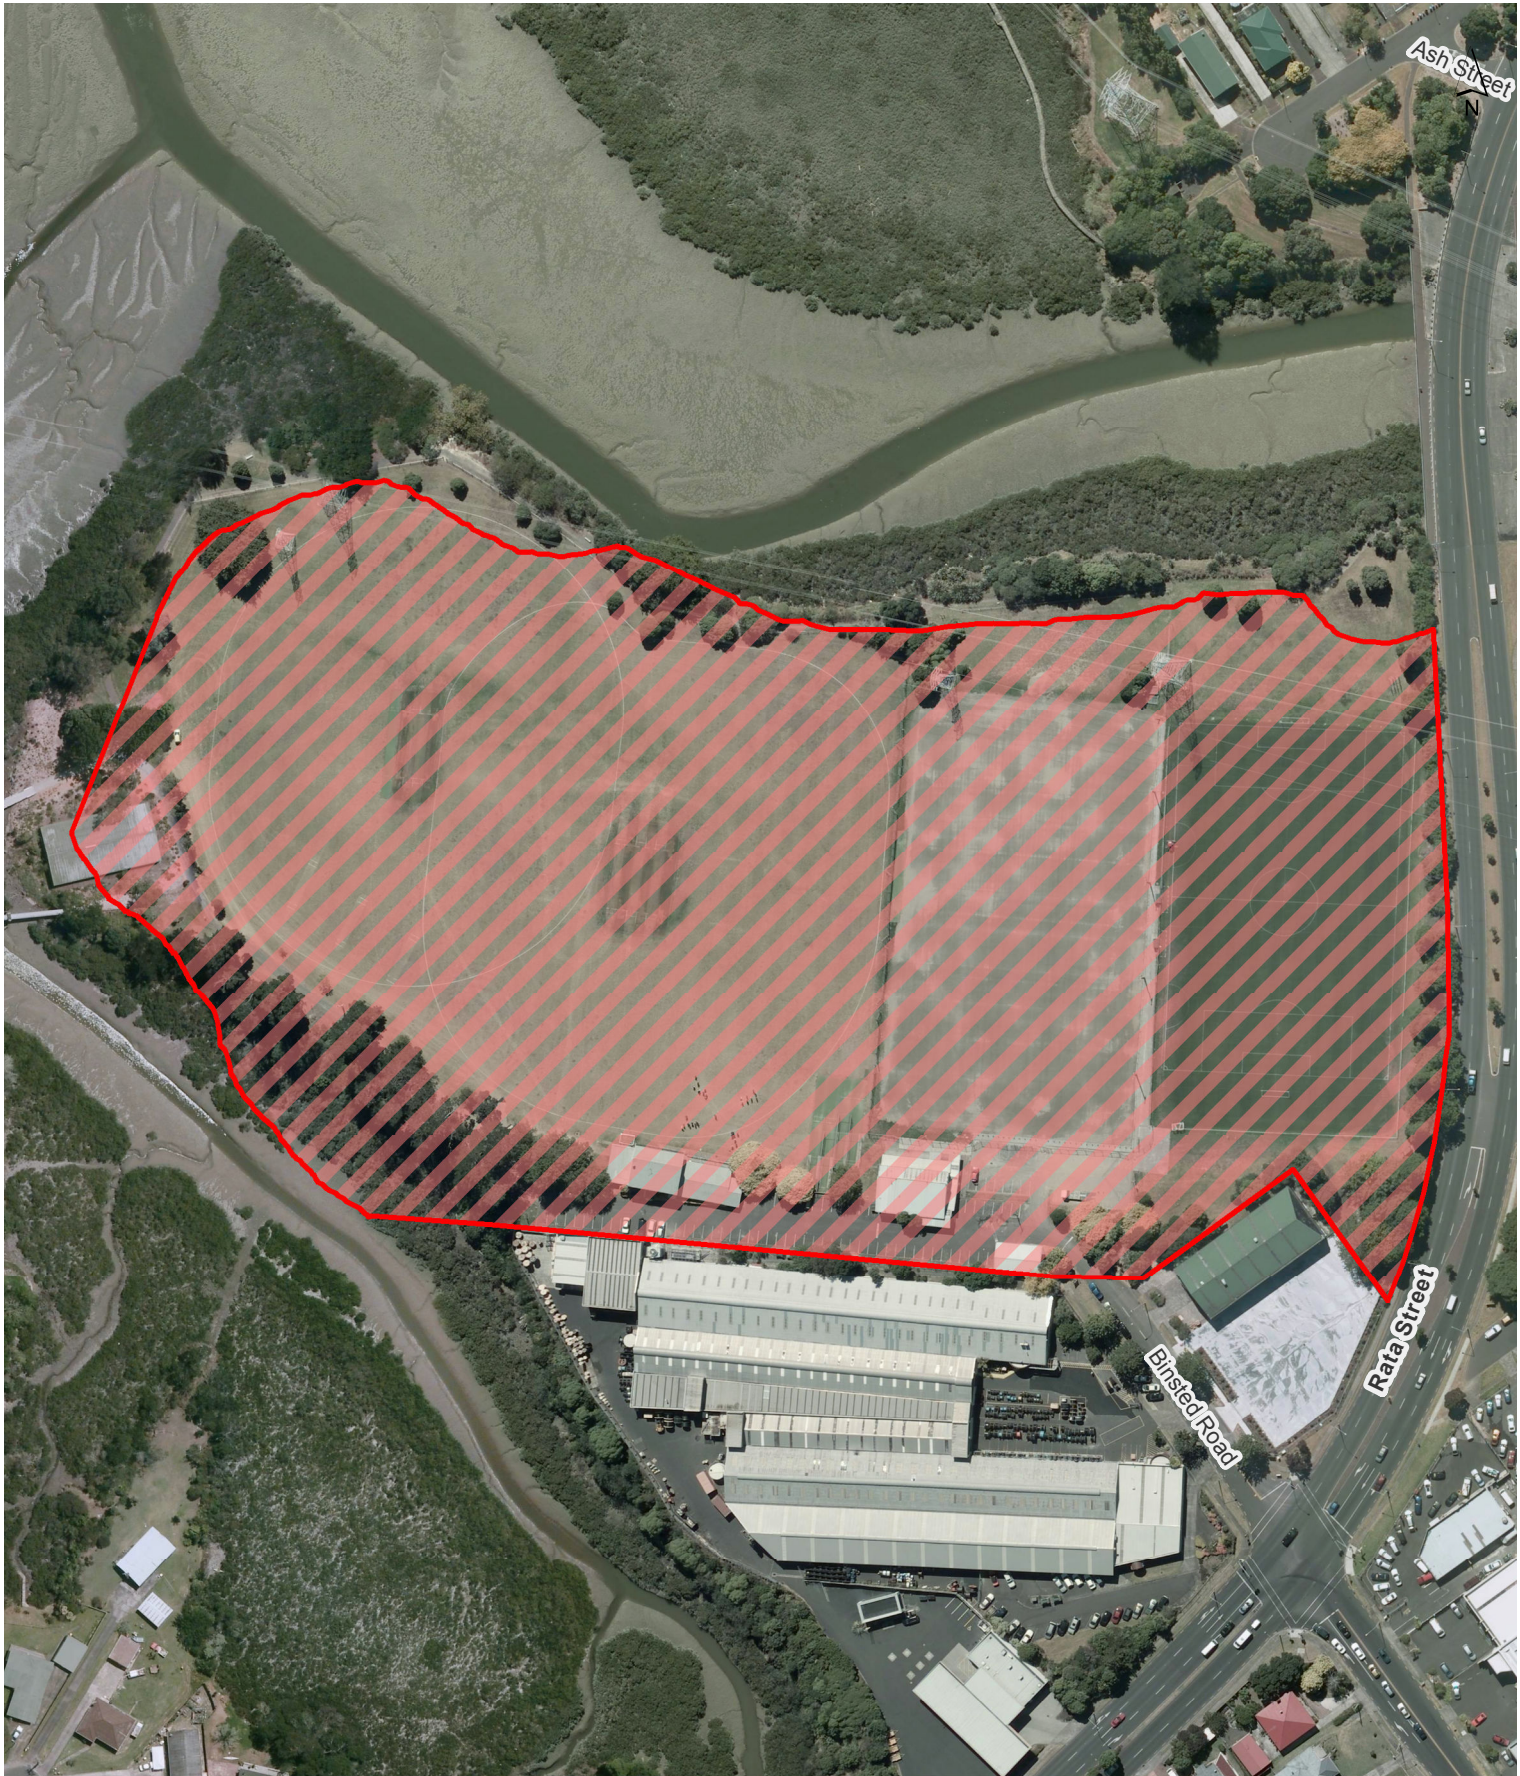

0 10 20 30 m

Scale @ A4 = 1:1,920

Date Printed: 16/10/2015

Green Bay Town Centre

Whau Local Board

Hours of Operation: 24 hours, 7 days a week

Auckland Council
Te Kaunihera o Tāmaki Makaurau

Locality Guide