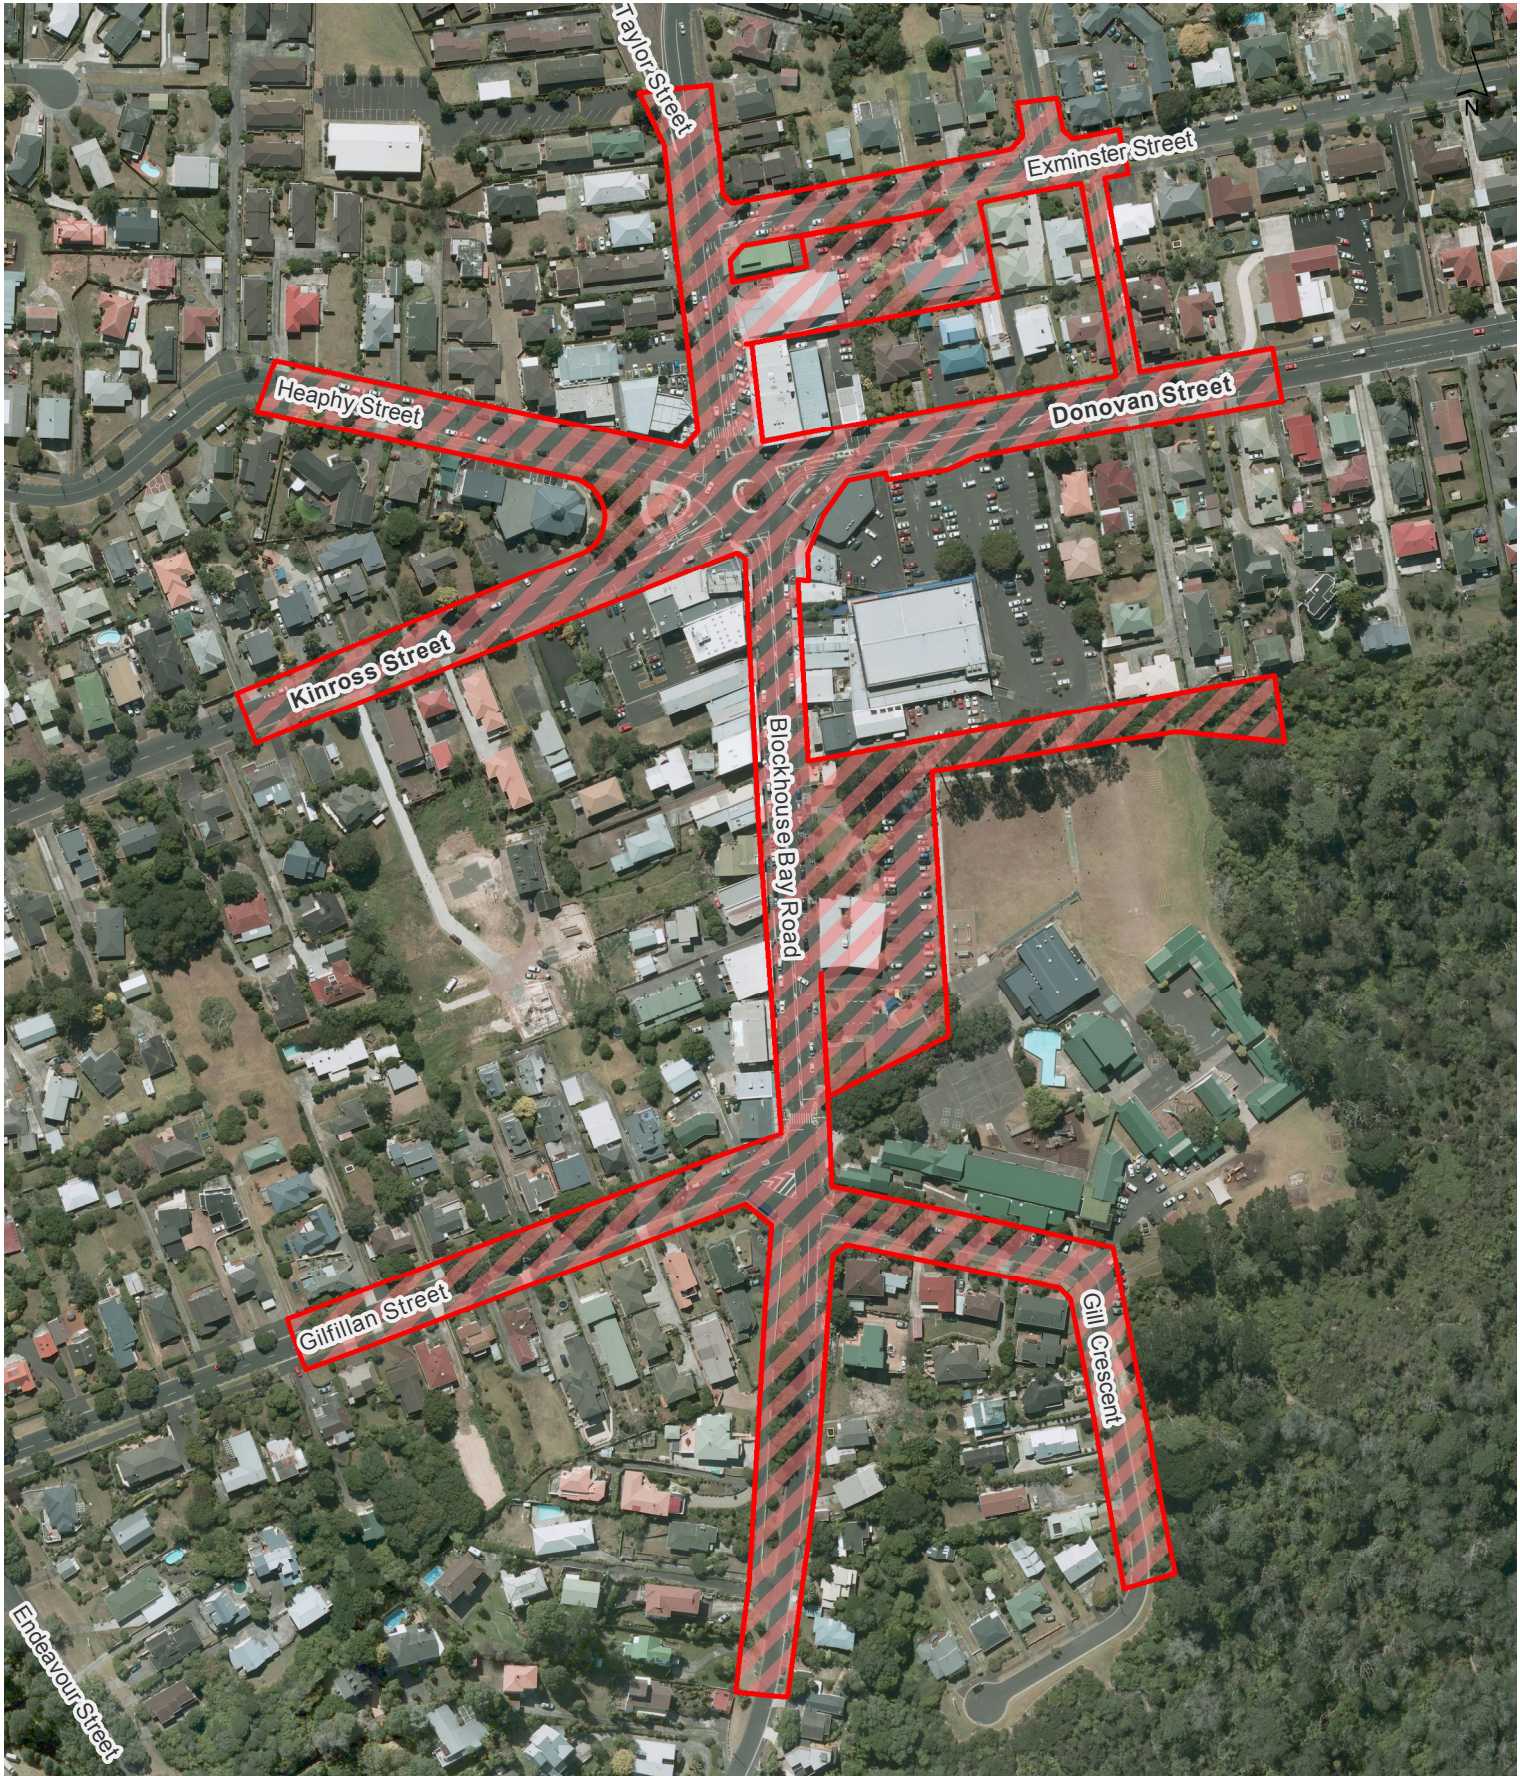

Maps of alcohol bans in the Whau Local Board area

Map number	Alcohol ban area	Operative time	Commencement
1	Archibald Park	24 hours, 7 days a week	31 October 2015
2	Avondale Town Centre	24 hours, 7 days a week	31 October 2015
3	Blockhouse Bay Town Centre	24 hours, 7 days a week	31 October 2015
4	Chalmers Reserve	24 hours, 7 days a week	31 October 2015
5	Green Bay Town Centre	24 hours, 7 days a week	31 October 2015
6	Ken Maunder Park	24 hours, 7 days a week	31 October 2015
7	New Lynn Town Centre	24 hours, 7 days a week	31 October 2015
8	Rosebank Town Centre	24 hours, 7 days a week	31 October 2015
9	Lawson Park	7pm to 7am daily	31 October 2015
10	New Windsor Reserve	7pm to 7am daily	31 October 2015
11	Northall Park	7pm to 7am daily	31 October 2015
12	Riversdale Reserve	7pm to 7am daily	31 October 2015
13	Avondale West Reserve	10pm to 7am daylight saving and 7pm to 7am outside daylight saving	31 October 2015
14	Blockhouse Bay Beach Reserve	10pm to 7am daylight saving and 7pm to 7am outside daylight saving	31 October 2015
15	Eastdale Reserve	10pm to 7am daylight saving and 7pm to 7am outside daylight saving	31 October 2015

0 30 60 90 m

Scale @ A4 = 1:3,500

Date Printed: 16/10/2015

Archibald Park

Whau Local Board

Hours of Operation: 24 hours, 7 days a week

Avondale Town Centre

Whau Local Board
 Hours of Operation: 24 hours, 7 days a week

0 25 50 75 m

Scale @ A4 = 1:2,800

Date Printed: 16/10/2015

Blockhouse Bay Town Centre

Whau Local Board

Hours of Operation: 24 hours, 7 days a week

Locality Guide

0 10 20 30 m