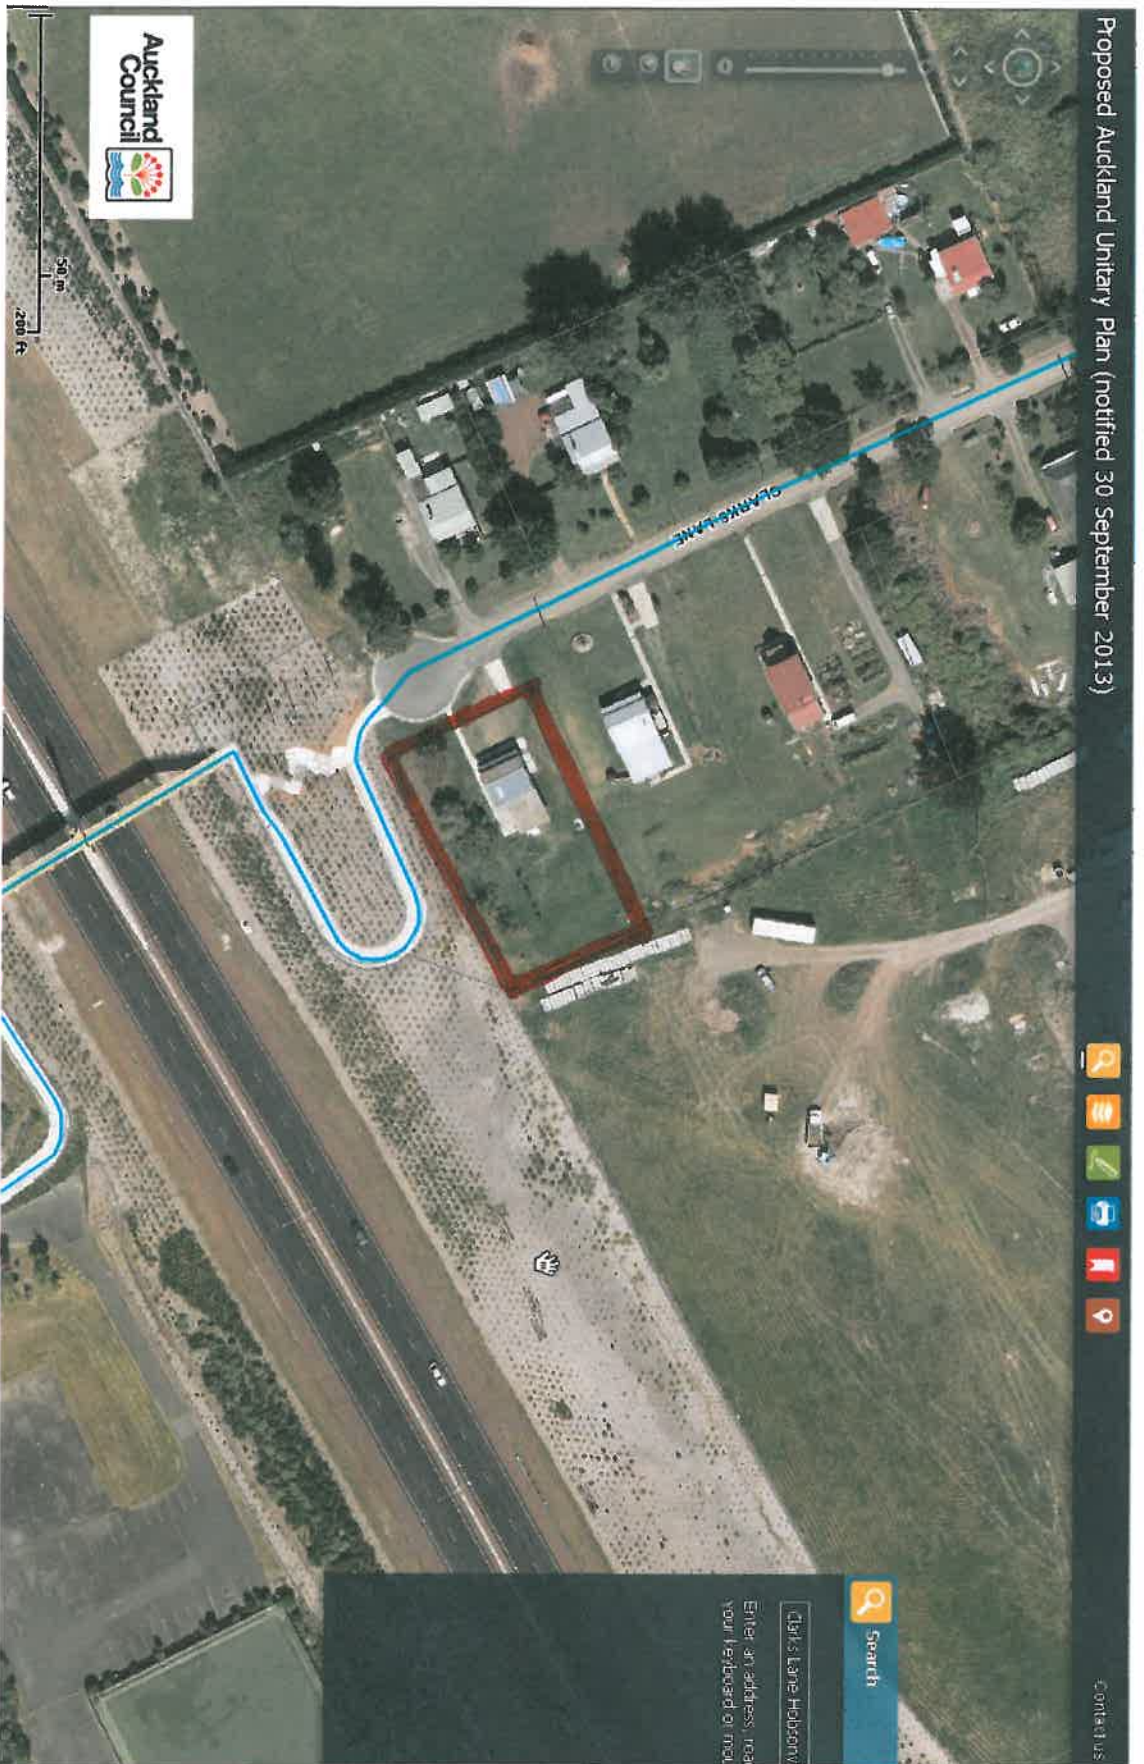

NO UID#

Proposed Auckland Unitary Plan (notified 30 September 2013)

Insert extent of place as marked in red to the CT property boundaries of no. 3 Clark's Lane Hobsonville

(No UID number as this place has also been left out of the schedule in error).

Extent of place