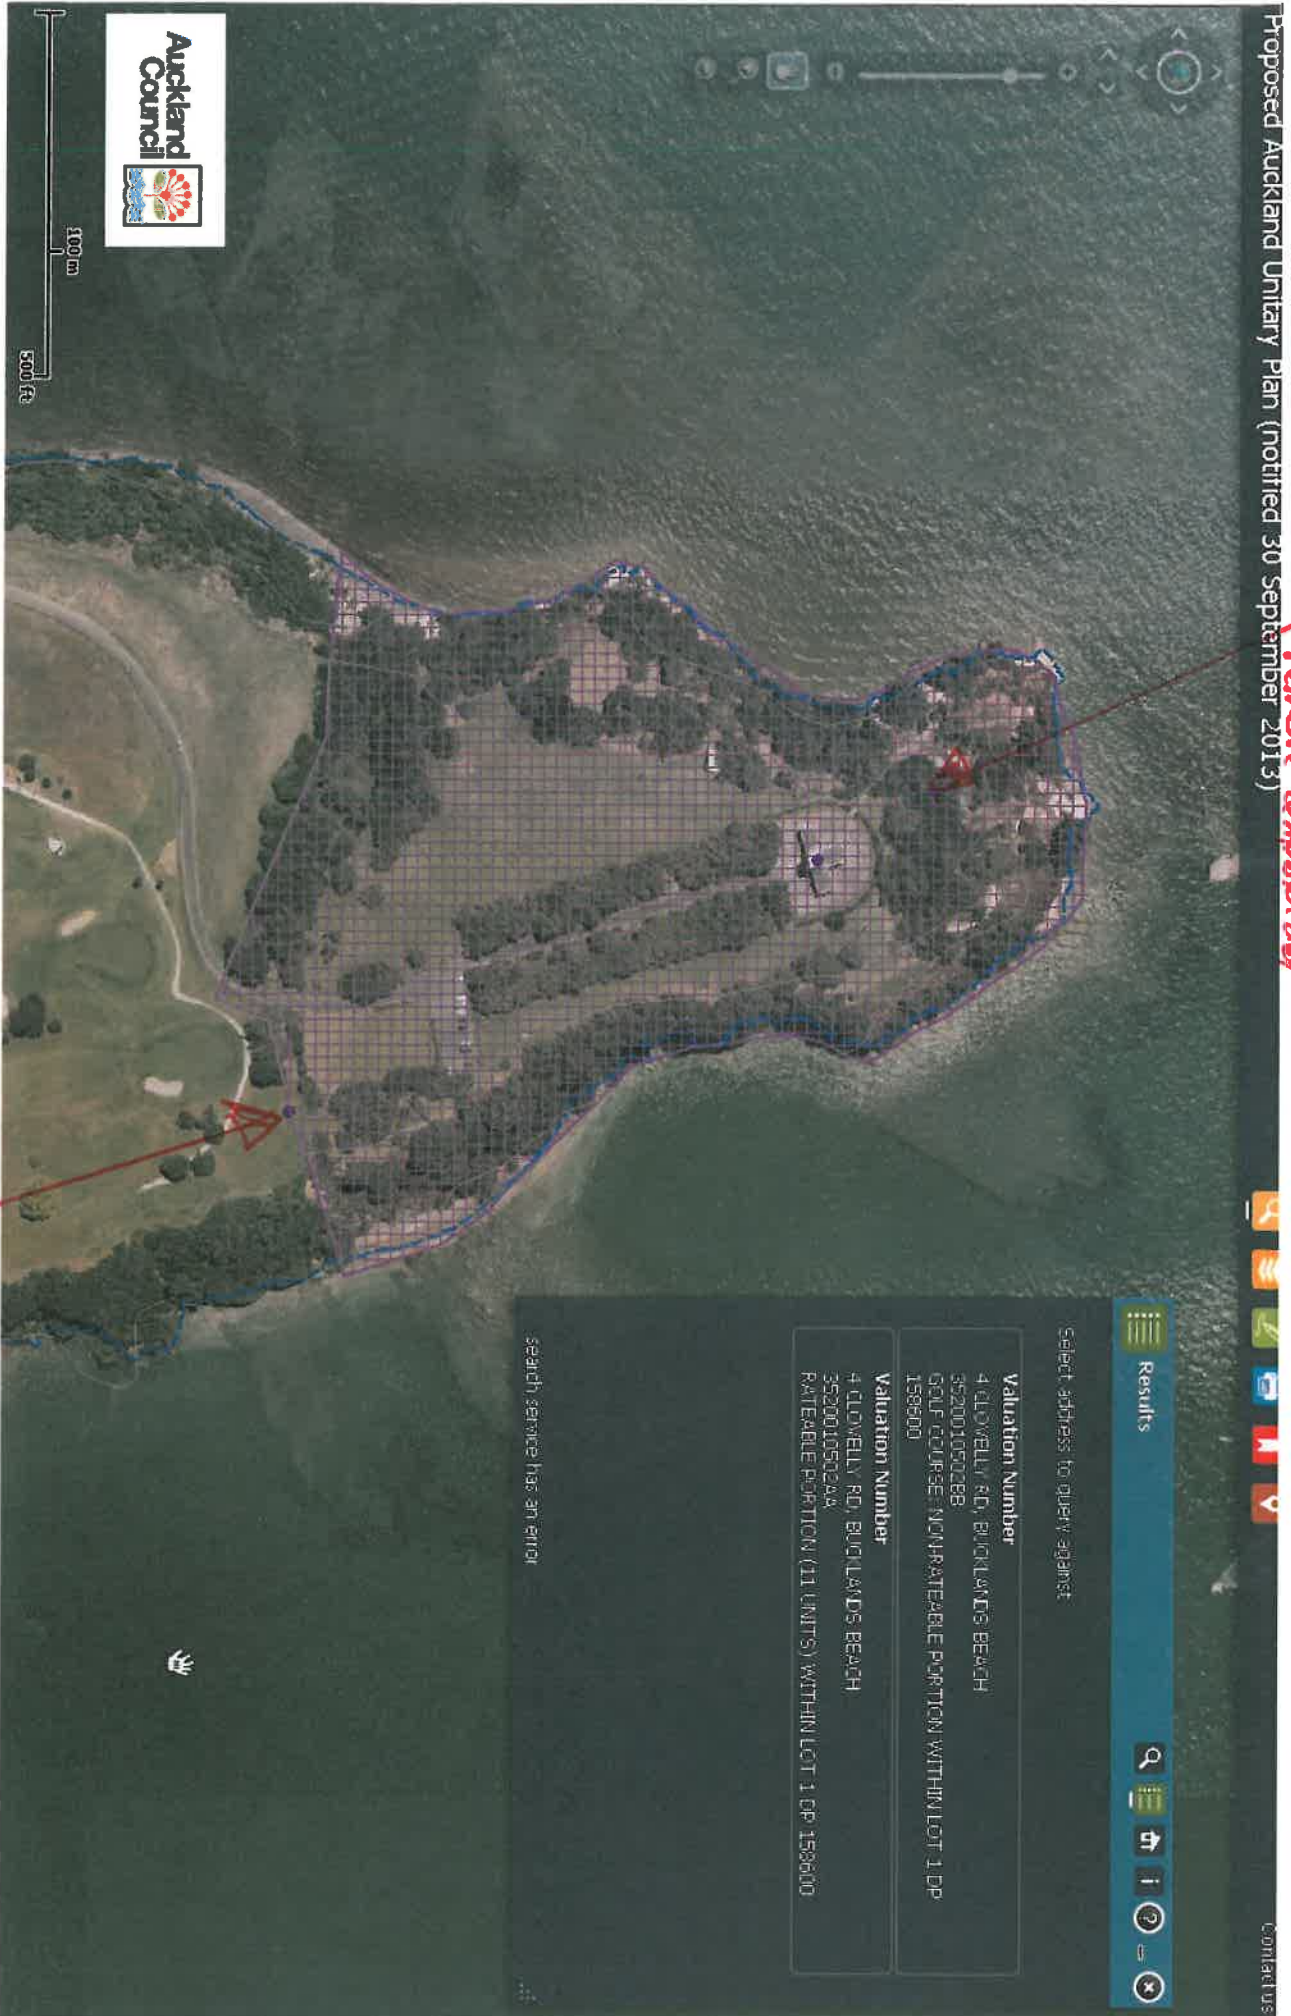

UID# 1288

Remove centroid dot

(Remove two of the three centroids).

+ The name description of the prior needs to be modified to reflect that set out in the schedule under UID# 1288

Remove centroid dot.