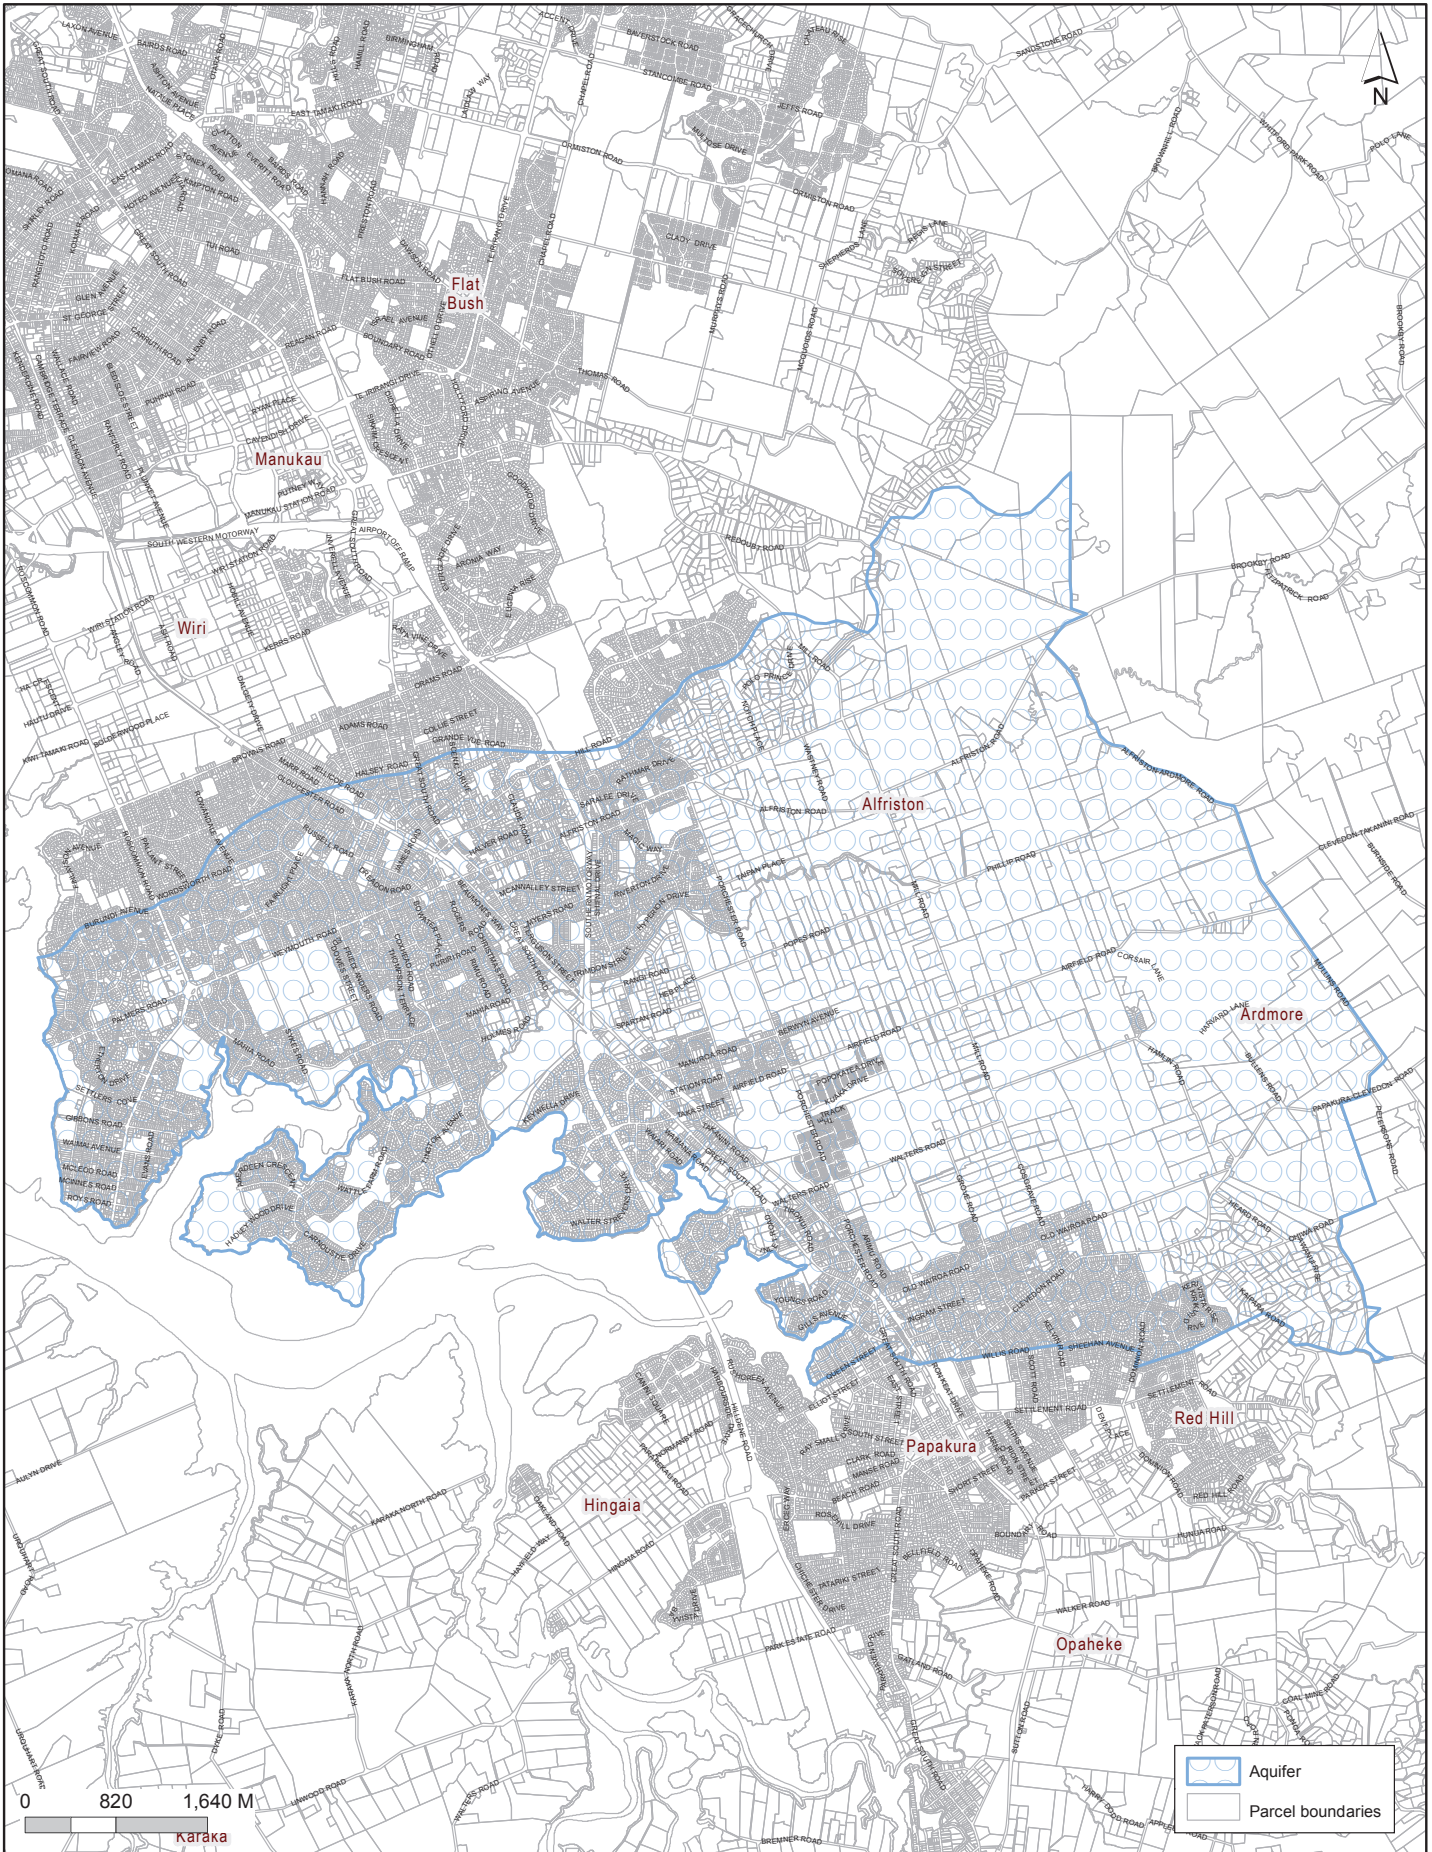

Attachment 1084

Aquifer Management Area - Auckland Isthmus Volcanic Aquifer

Aquifer Management Area - Ōwhitu Sand Aquifer

Aquifer Management Area - Bombay Drury Kaawa Aquifer

Aquifer Management Area - Bombay Volcanic Aquifer

Aquifer Management Area - Clevedon East Waitematā Aquifer

Aquifer Management Area - Clevedon West Waitematā Aquifer

Aquifer Management Area - Drury Sand Aquifer

Aquifer Management Area - Glenbrook Kaawa Aquifer