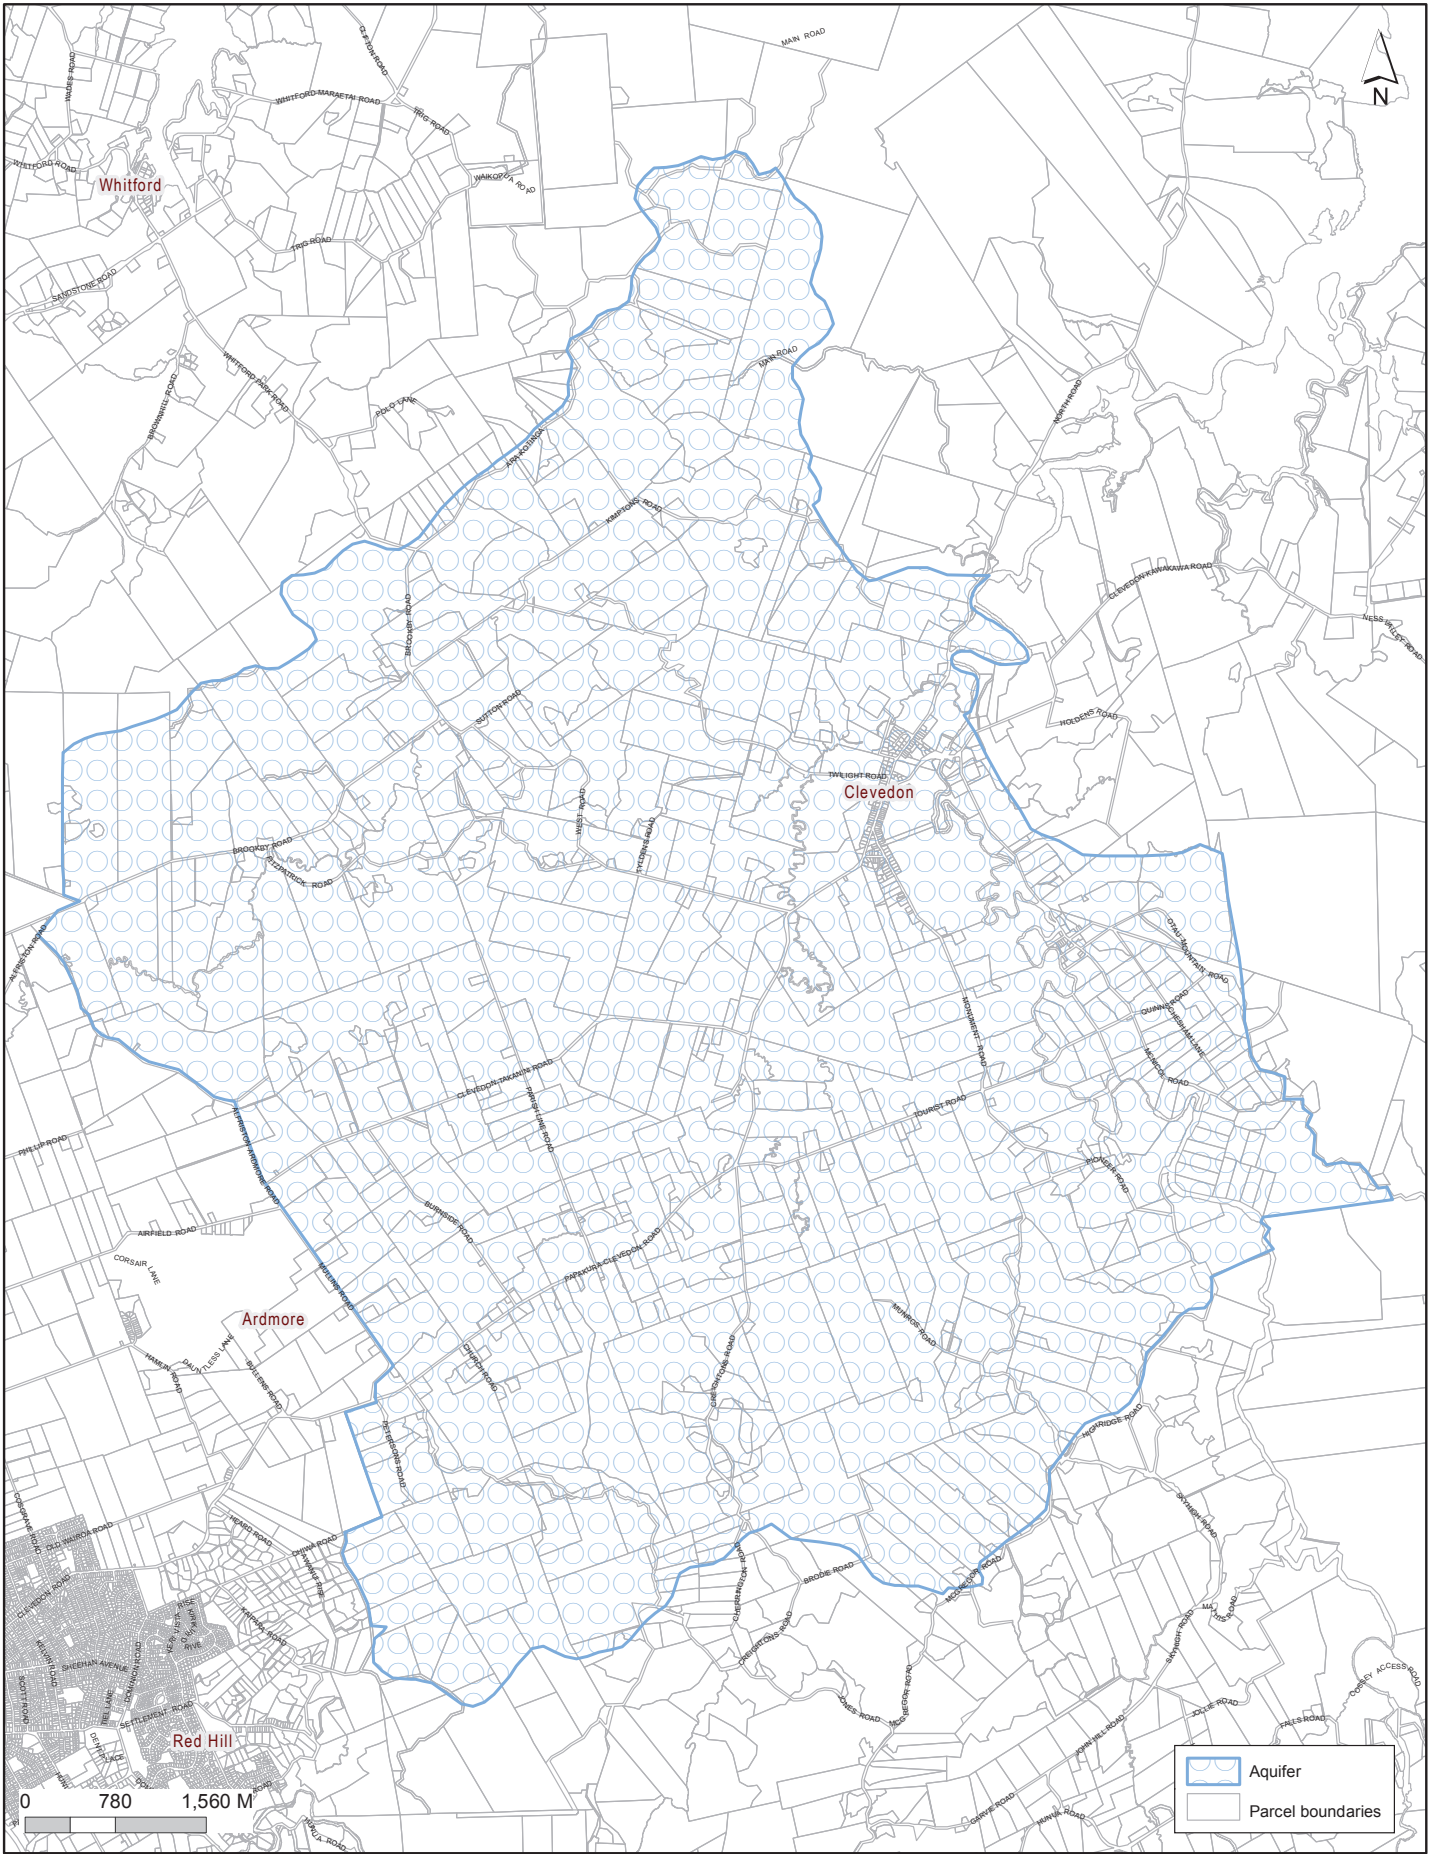

Attachment 1084

Aquifer Management Area - Auckland Isthmus Volcanic Aquifer

Aquifer Management Area - Ōwhitu Sand Aquifer

Aquifer Management Area - Bombay Drury Kaawa Aquifer

Aquifer Management Area - Bombay Volcanic Aquifer

Aquifer Management Area - Clevedon East Waitematā Aquifer

Aquifer Management Area - Clevedon West Waitematā Aquifer

Aquifer Management Area - Drury Sand Aquifer

Aquifer Management Area - Glenbrook Kaawa Aquifer