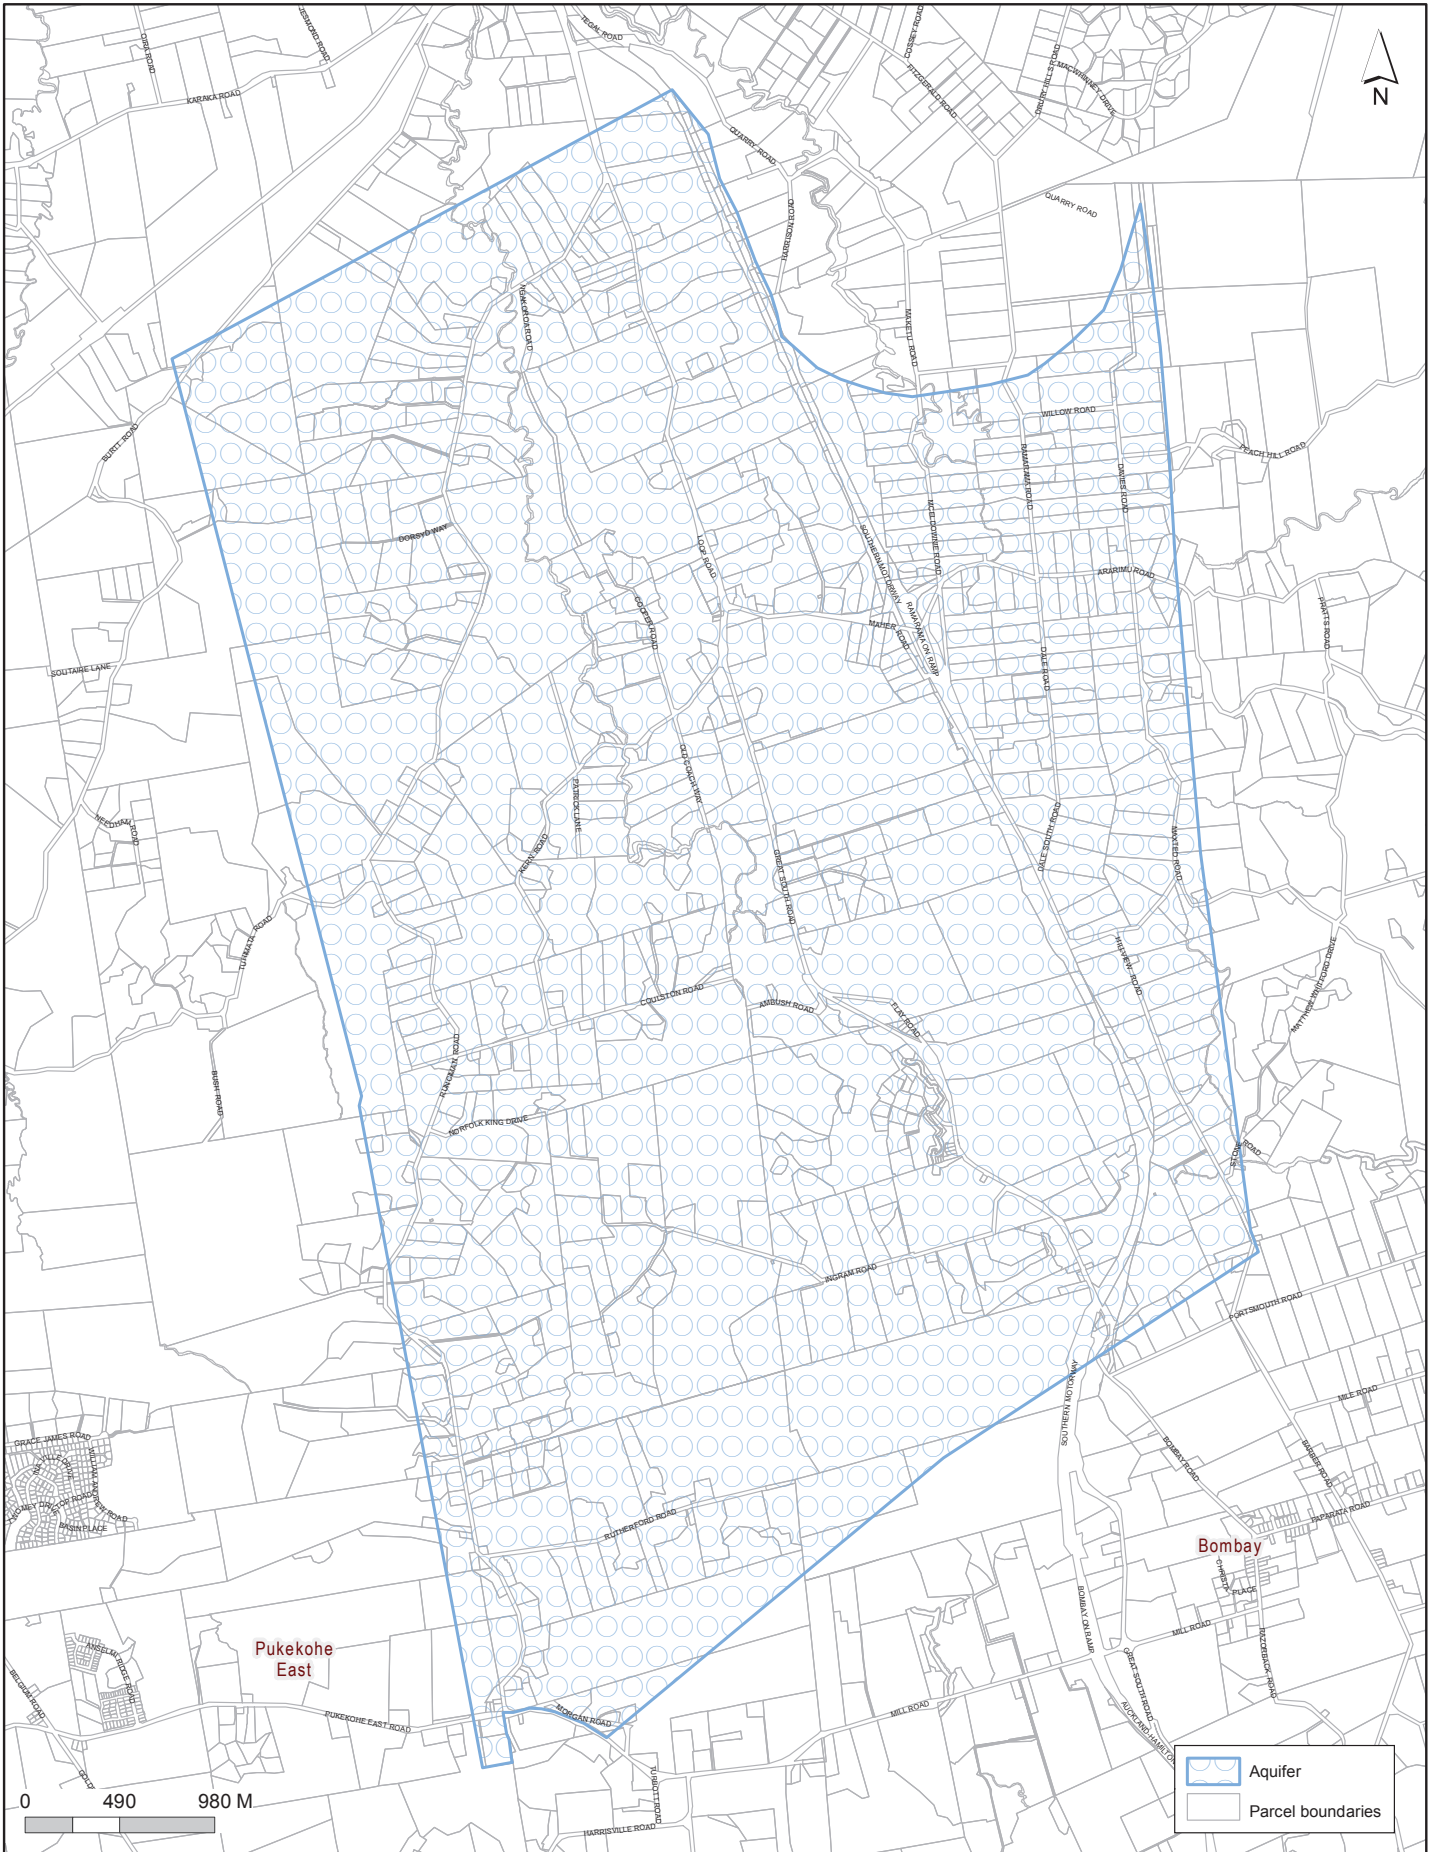

Attachment 1084

Aquifer Management Area - Auckland Isthmus Volcanic Aquifer

Aquifer Management Area - Ōwhitu Sand Aquifer

Aquifer Management Area - Bombay Drury Kaawa Aquifer

Aquifer Management Area - Bombay Volcanic Aquifer

Aquifer Management Area - Clevedon East Waitematā Aquifer

Aquifer Management Area - Clevedon West Waitematā Aquifer

Aquifer Management Area - Drury Sand Aquifer

Aquifer Management Area - Glenbrook Kaawa Aquifer