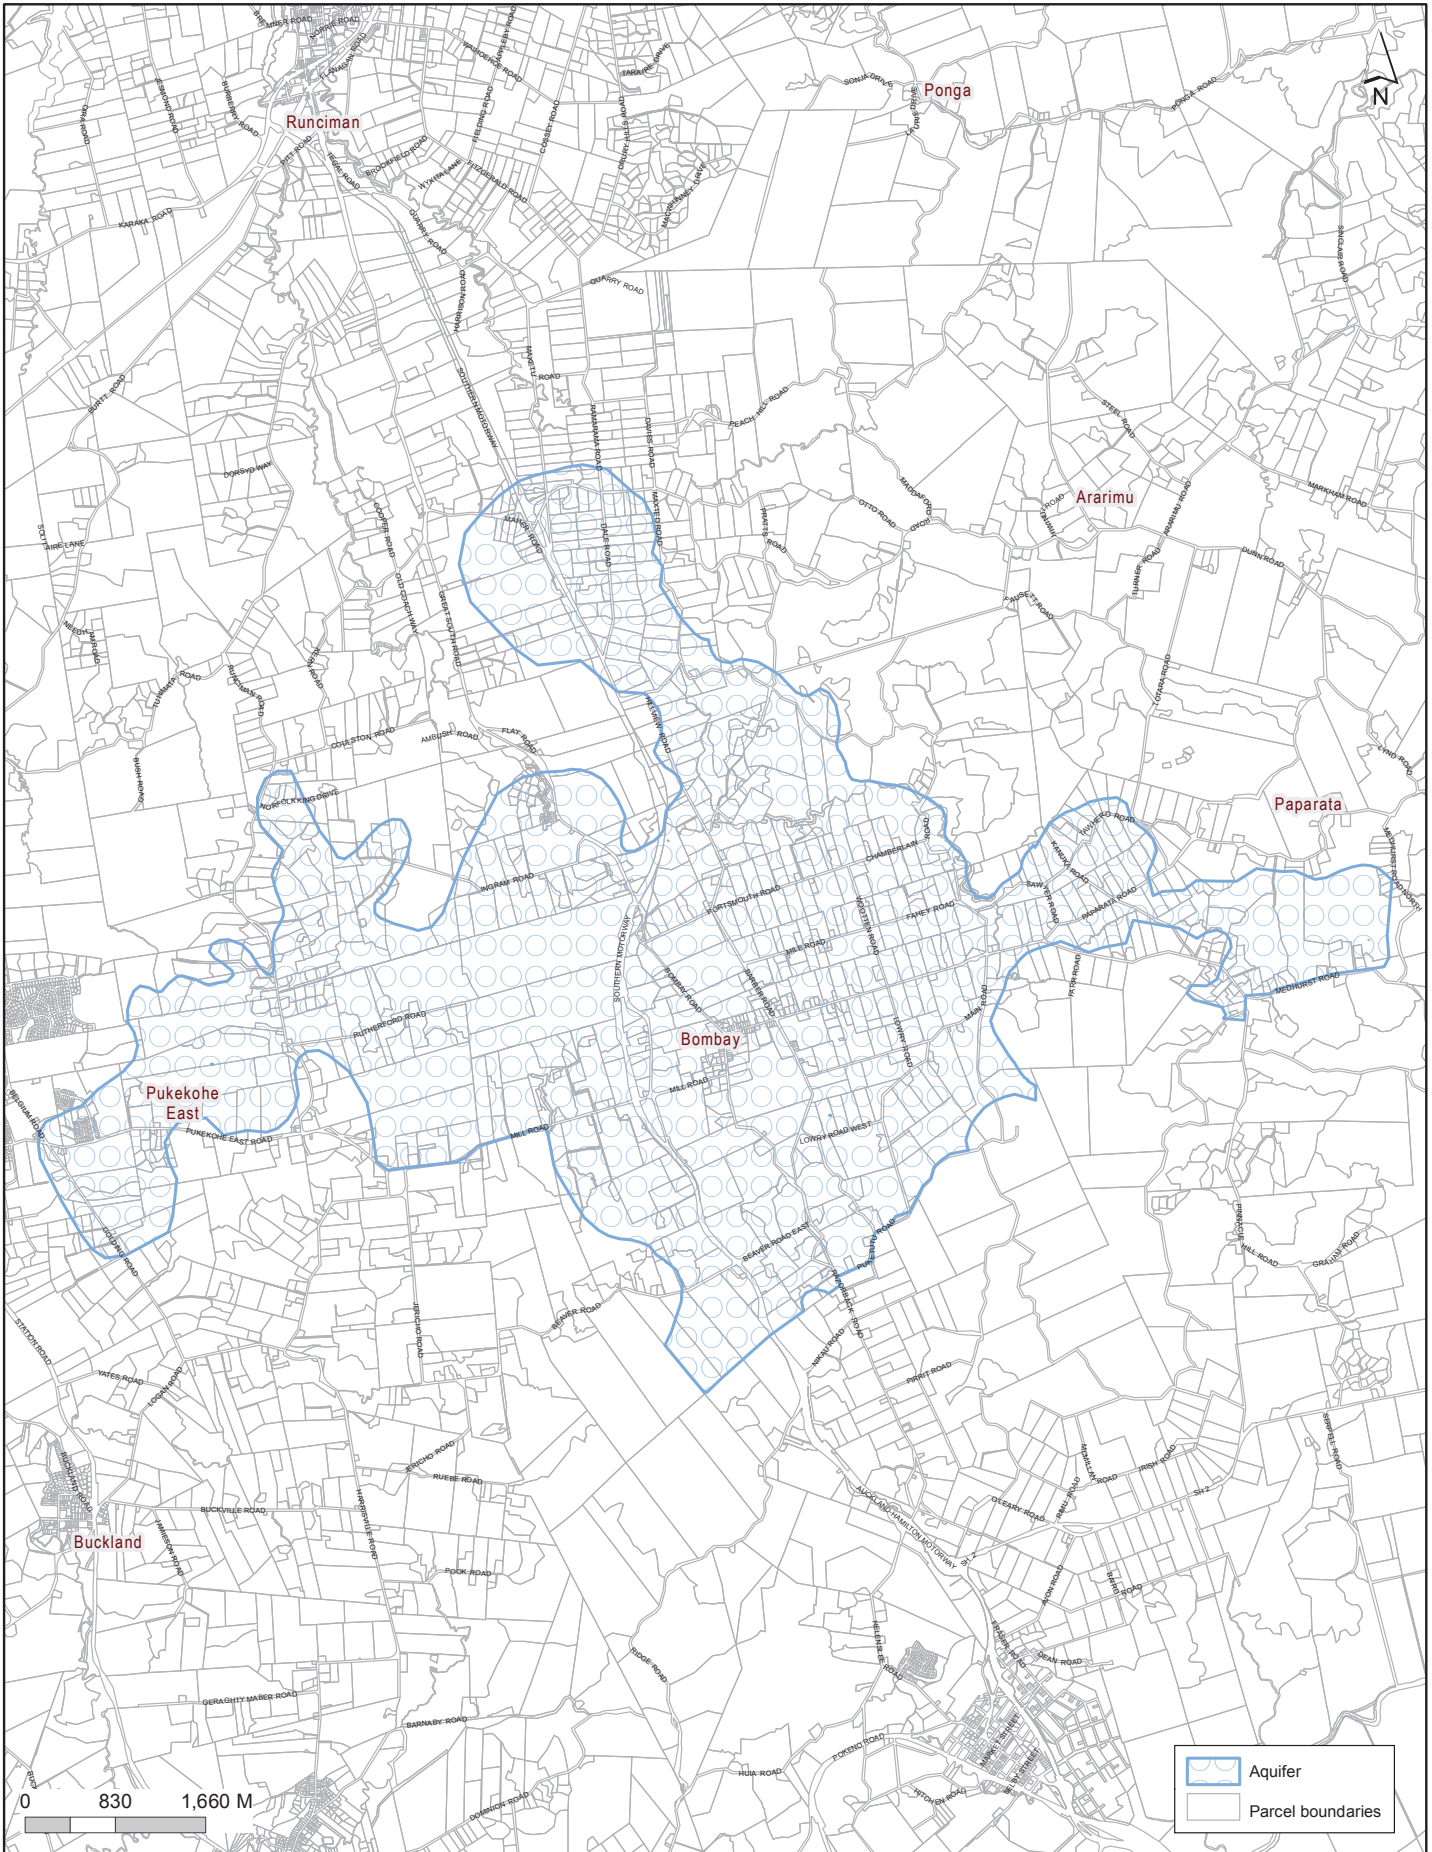

Attachment 1084

Aquifer Management Area - Auckland Isthmus Volcanic Aquifer

Aquifer Management Area - Ōwhitu Sand Aquifer

Aquifer Management Area - Bombay Drury Kaawa Aquifer

Aquifer Management Area - Bombay Volcanic Aquifer

Aquifer Management Area - Clevedon East Waitematā Aquifer

Aquifer Management Area - Clevedon West Waitematā Aquifer

Aquifer Management Area - Drury Sand Aquifer

Aquifer Management Area - Glenbrook Kaawa Aquifer