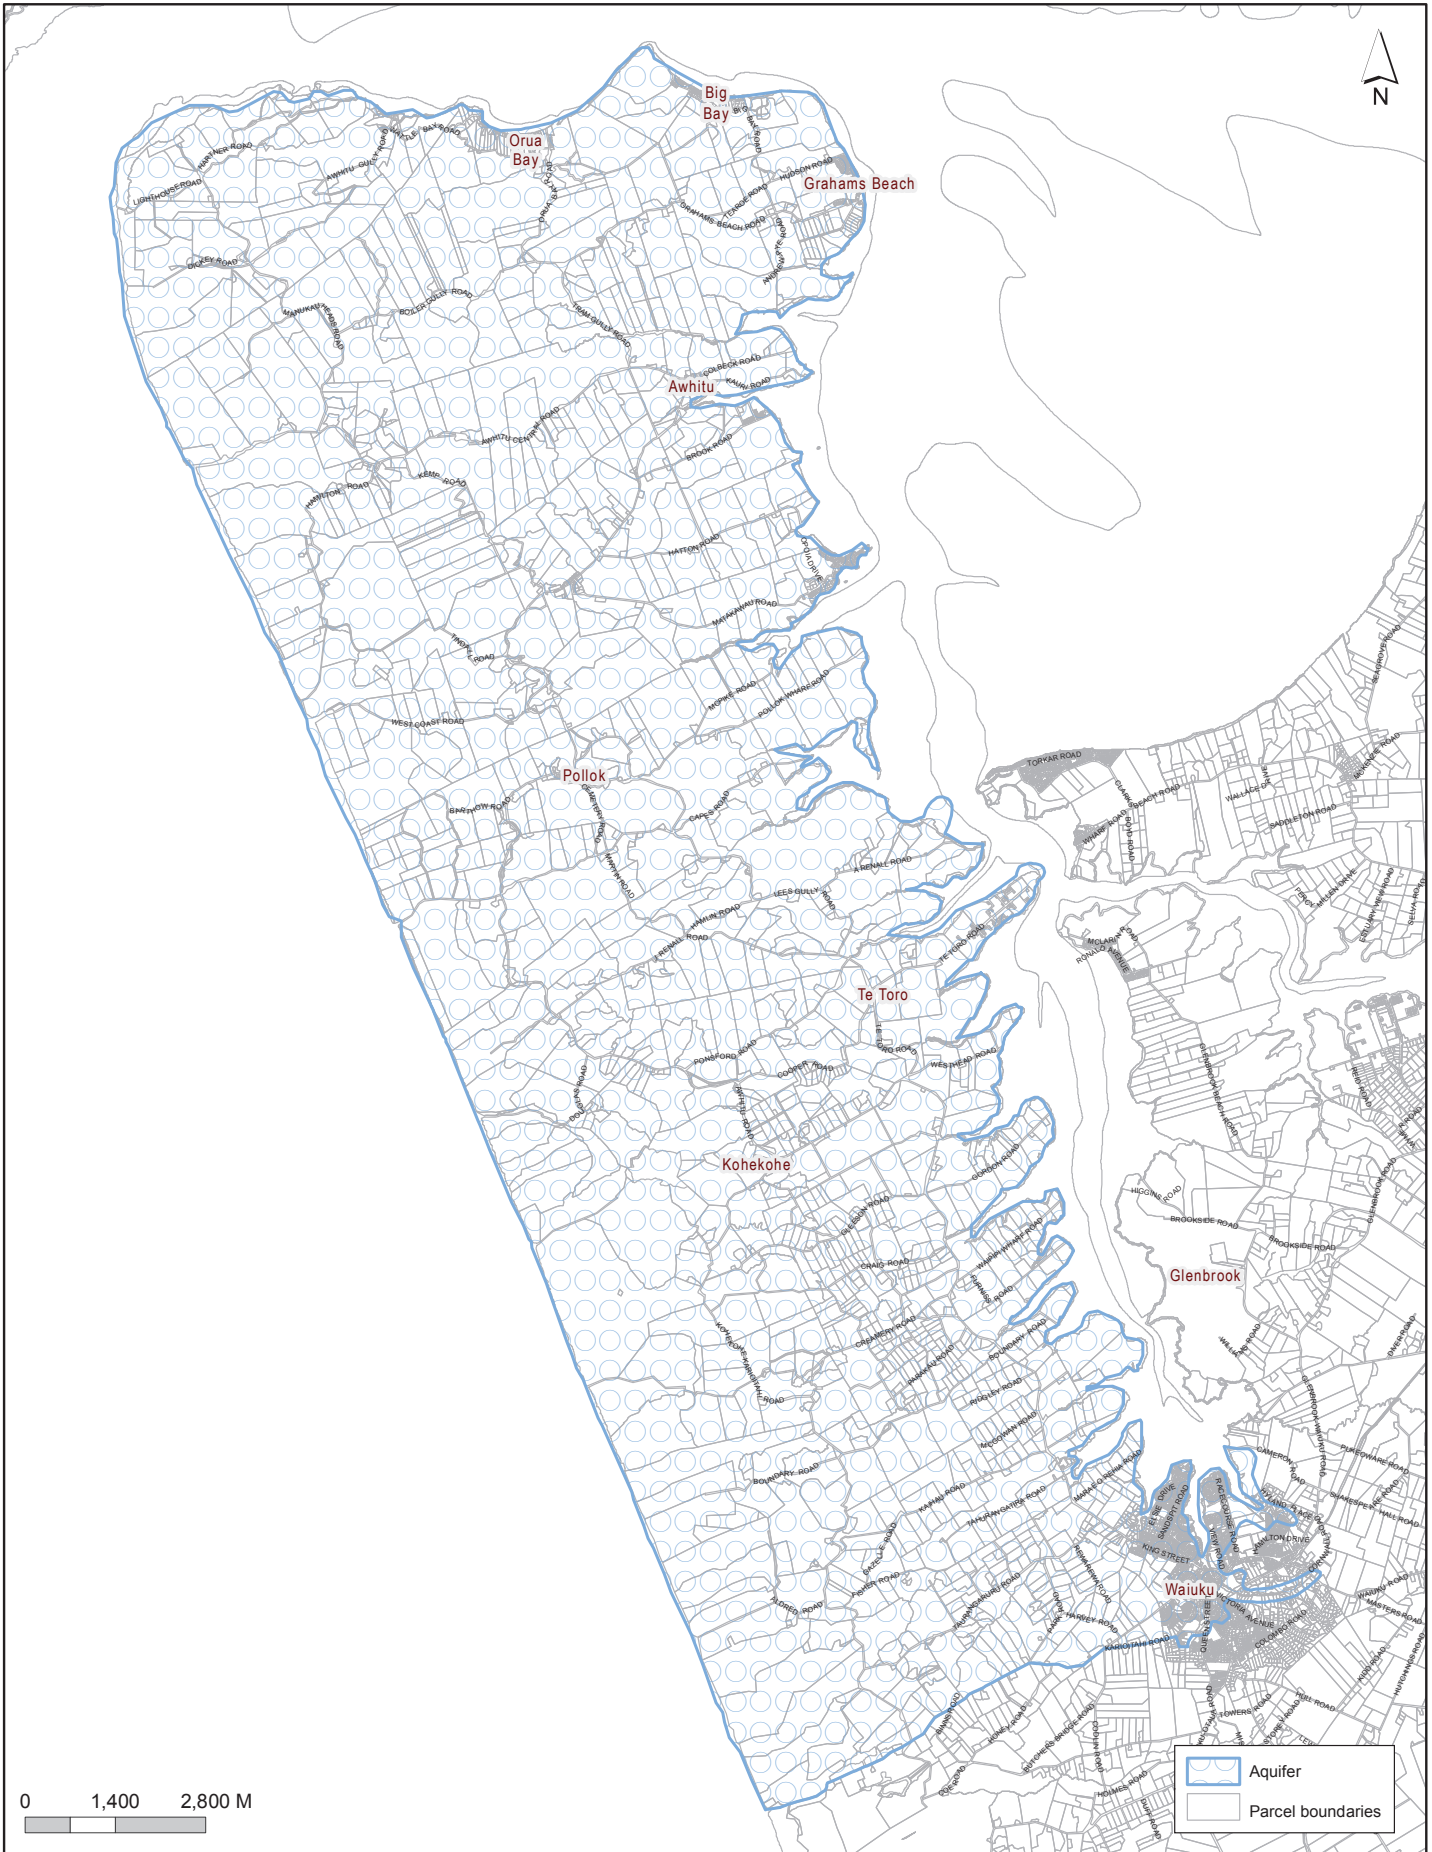

Attachment 1084

Aquifer Management Area - Auckland Isthmus Volcanic Aquifer

Aquifer Management Area - Ōwhitu Sand Aquifer

Aquifer Management Area - Bombay Drury Kaawa Aquifer

Aquifer Management Area - Bombay Volcanic Aquifer

Aquifer Management Area - Clevedon East Waitematā Aquifer

Aquifer Management Area - Clevedon West Waitematā Aquifer

Aquifer Management Area - Drury Sand Aquifer

Aquifer Management Area - Glenbrook Kaawa Aquifer