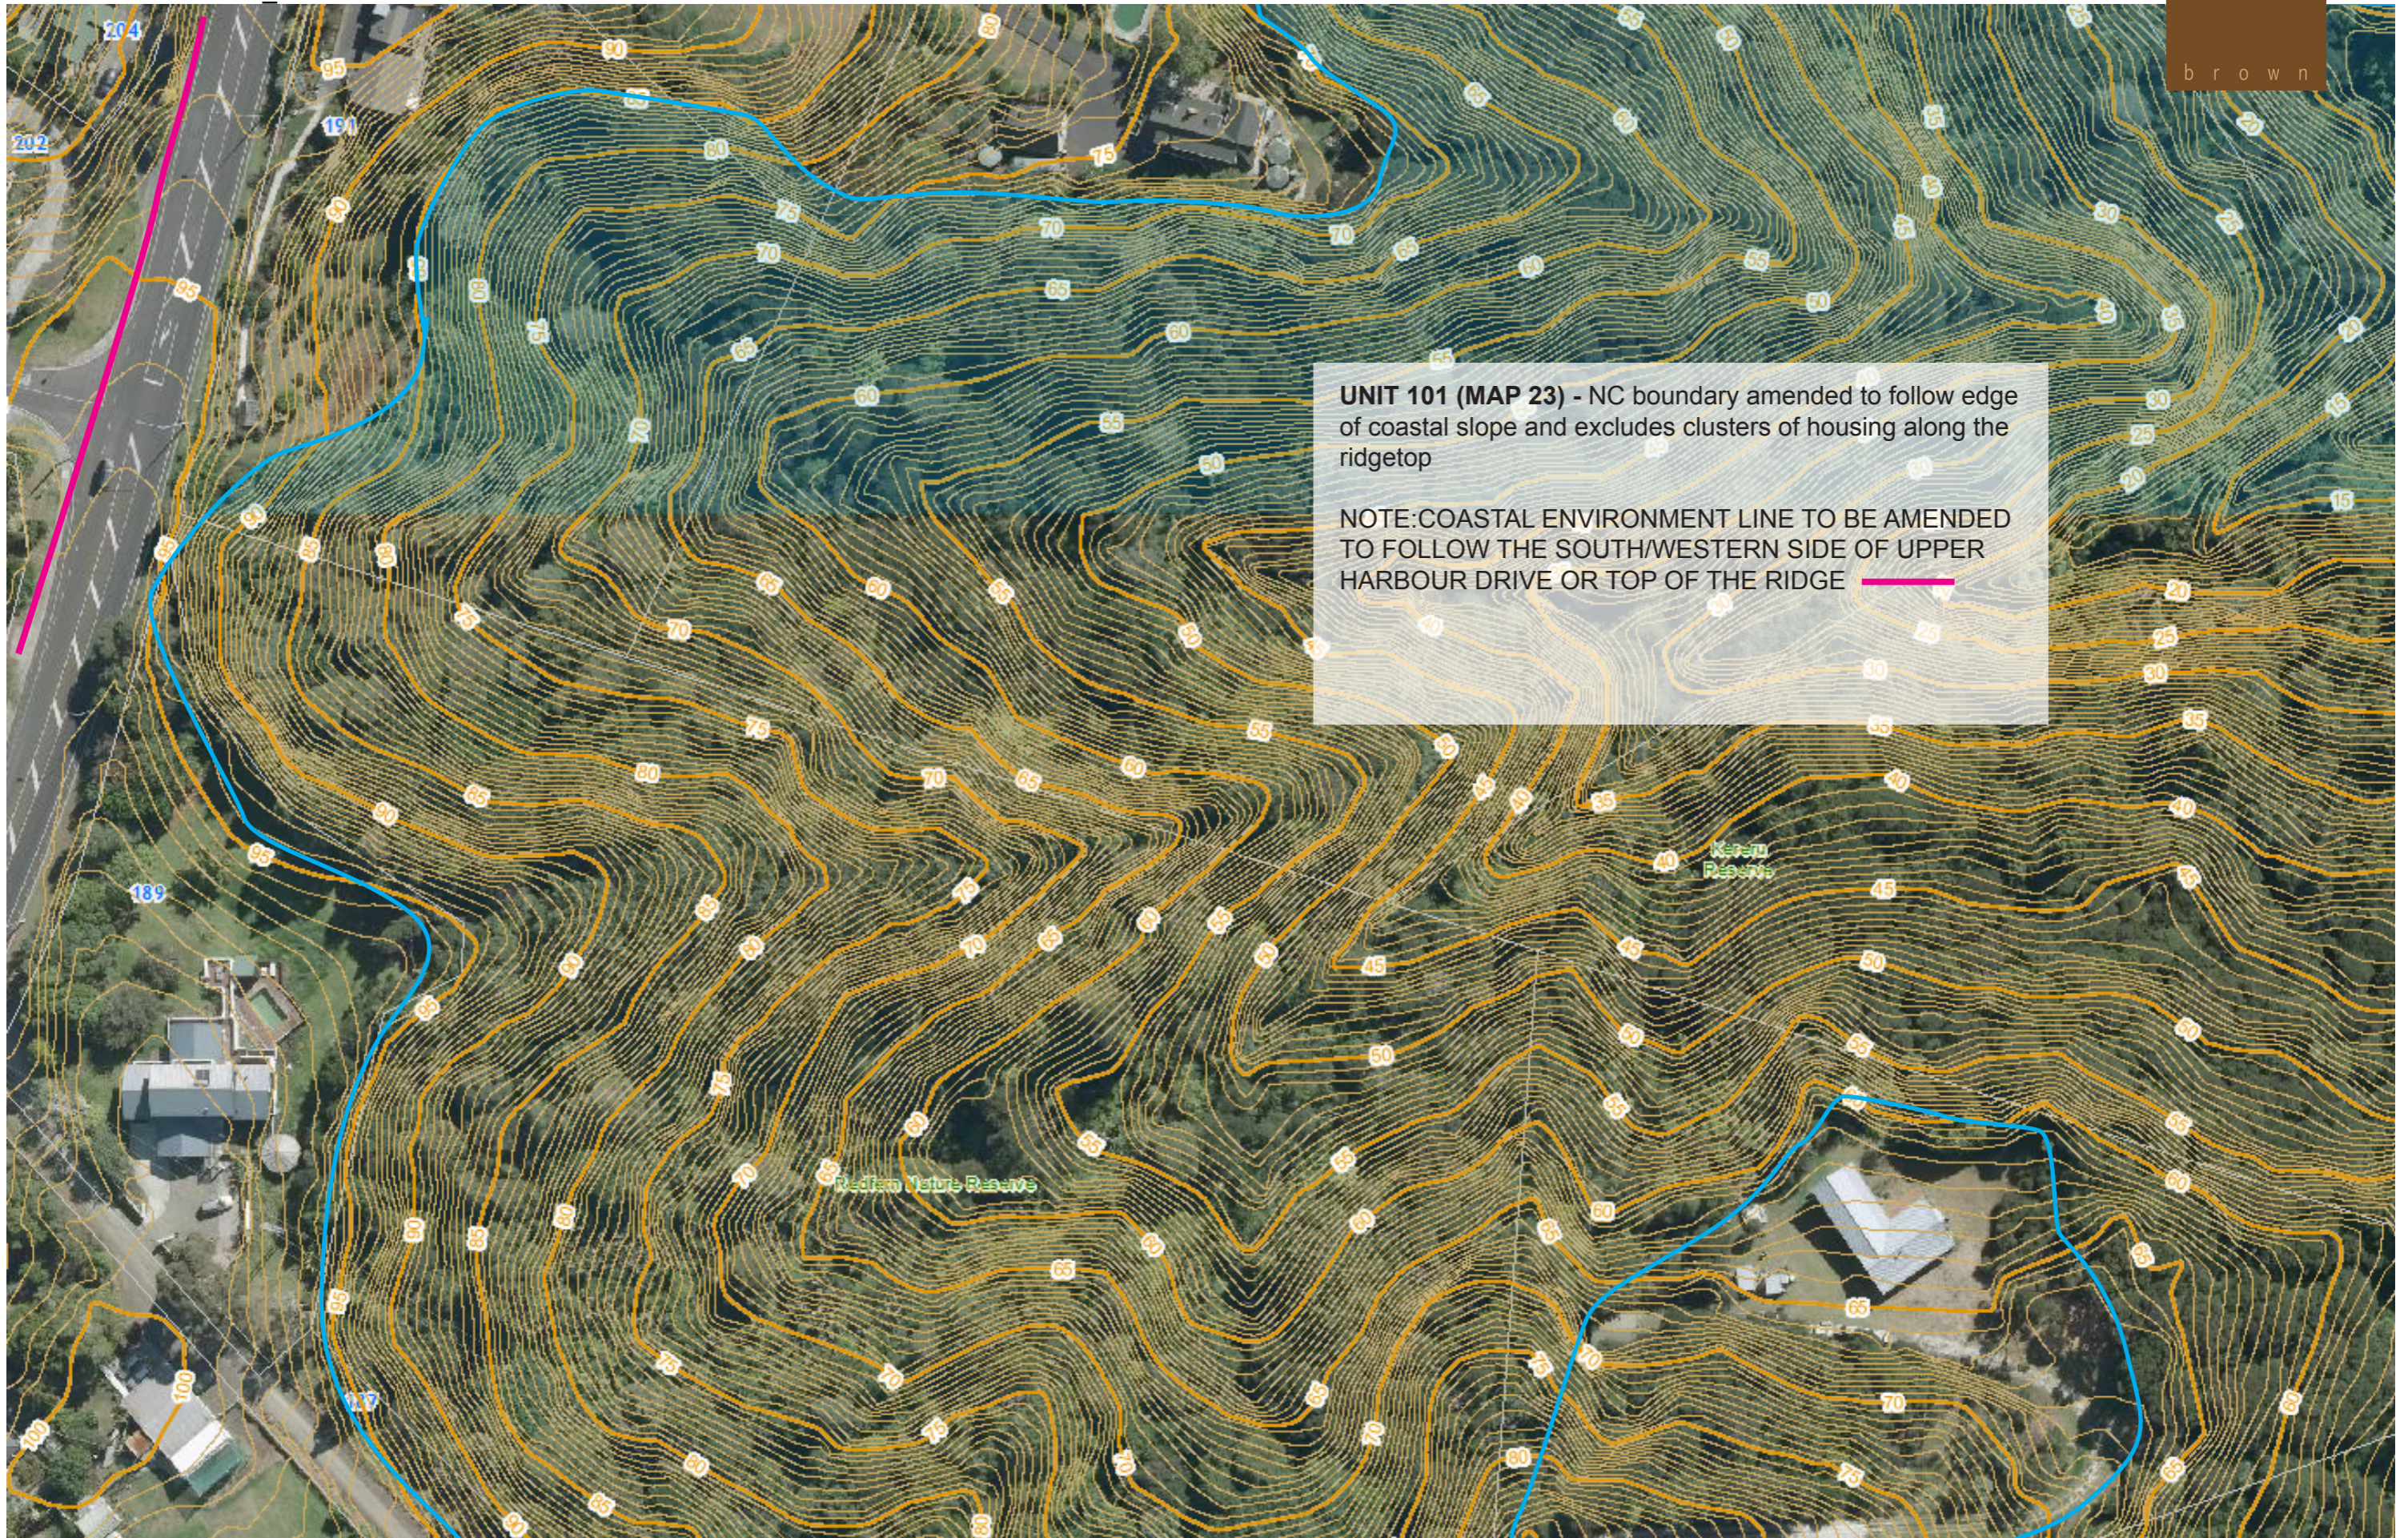

## 145 UPPER HARBOUR DRIVE (PART 1)

BOUNDARY ADJUSTMENTS

### 145 UPPER HARBOUR DRIVE (PART 3)

BOUNDARY ADJUSTMENTS

## 145 UPPER HARBOUR DRIVE (PART 4)

BOUNDARY ADJUSTMENTS

NATURAL CHARACTER ASSESSMENT - AUCKLAND REGION | JANUARY 2014

## 145 UPPER HARBOUR DRIVE (PART 5)

BOUNDARY ADJUSTMENTS

NATURAL CHARACTER ASSESSMENT - AUCKLAND REGION | JANUARY 2014