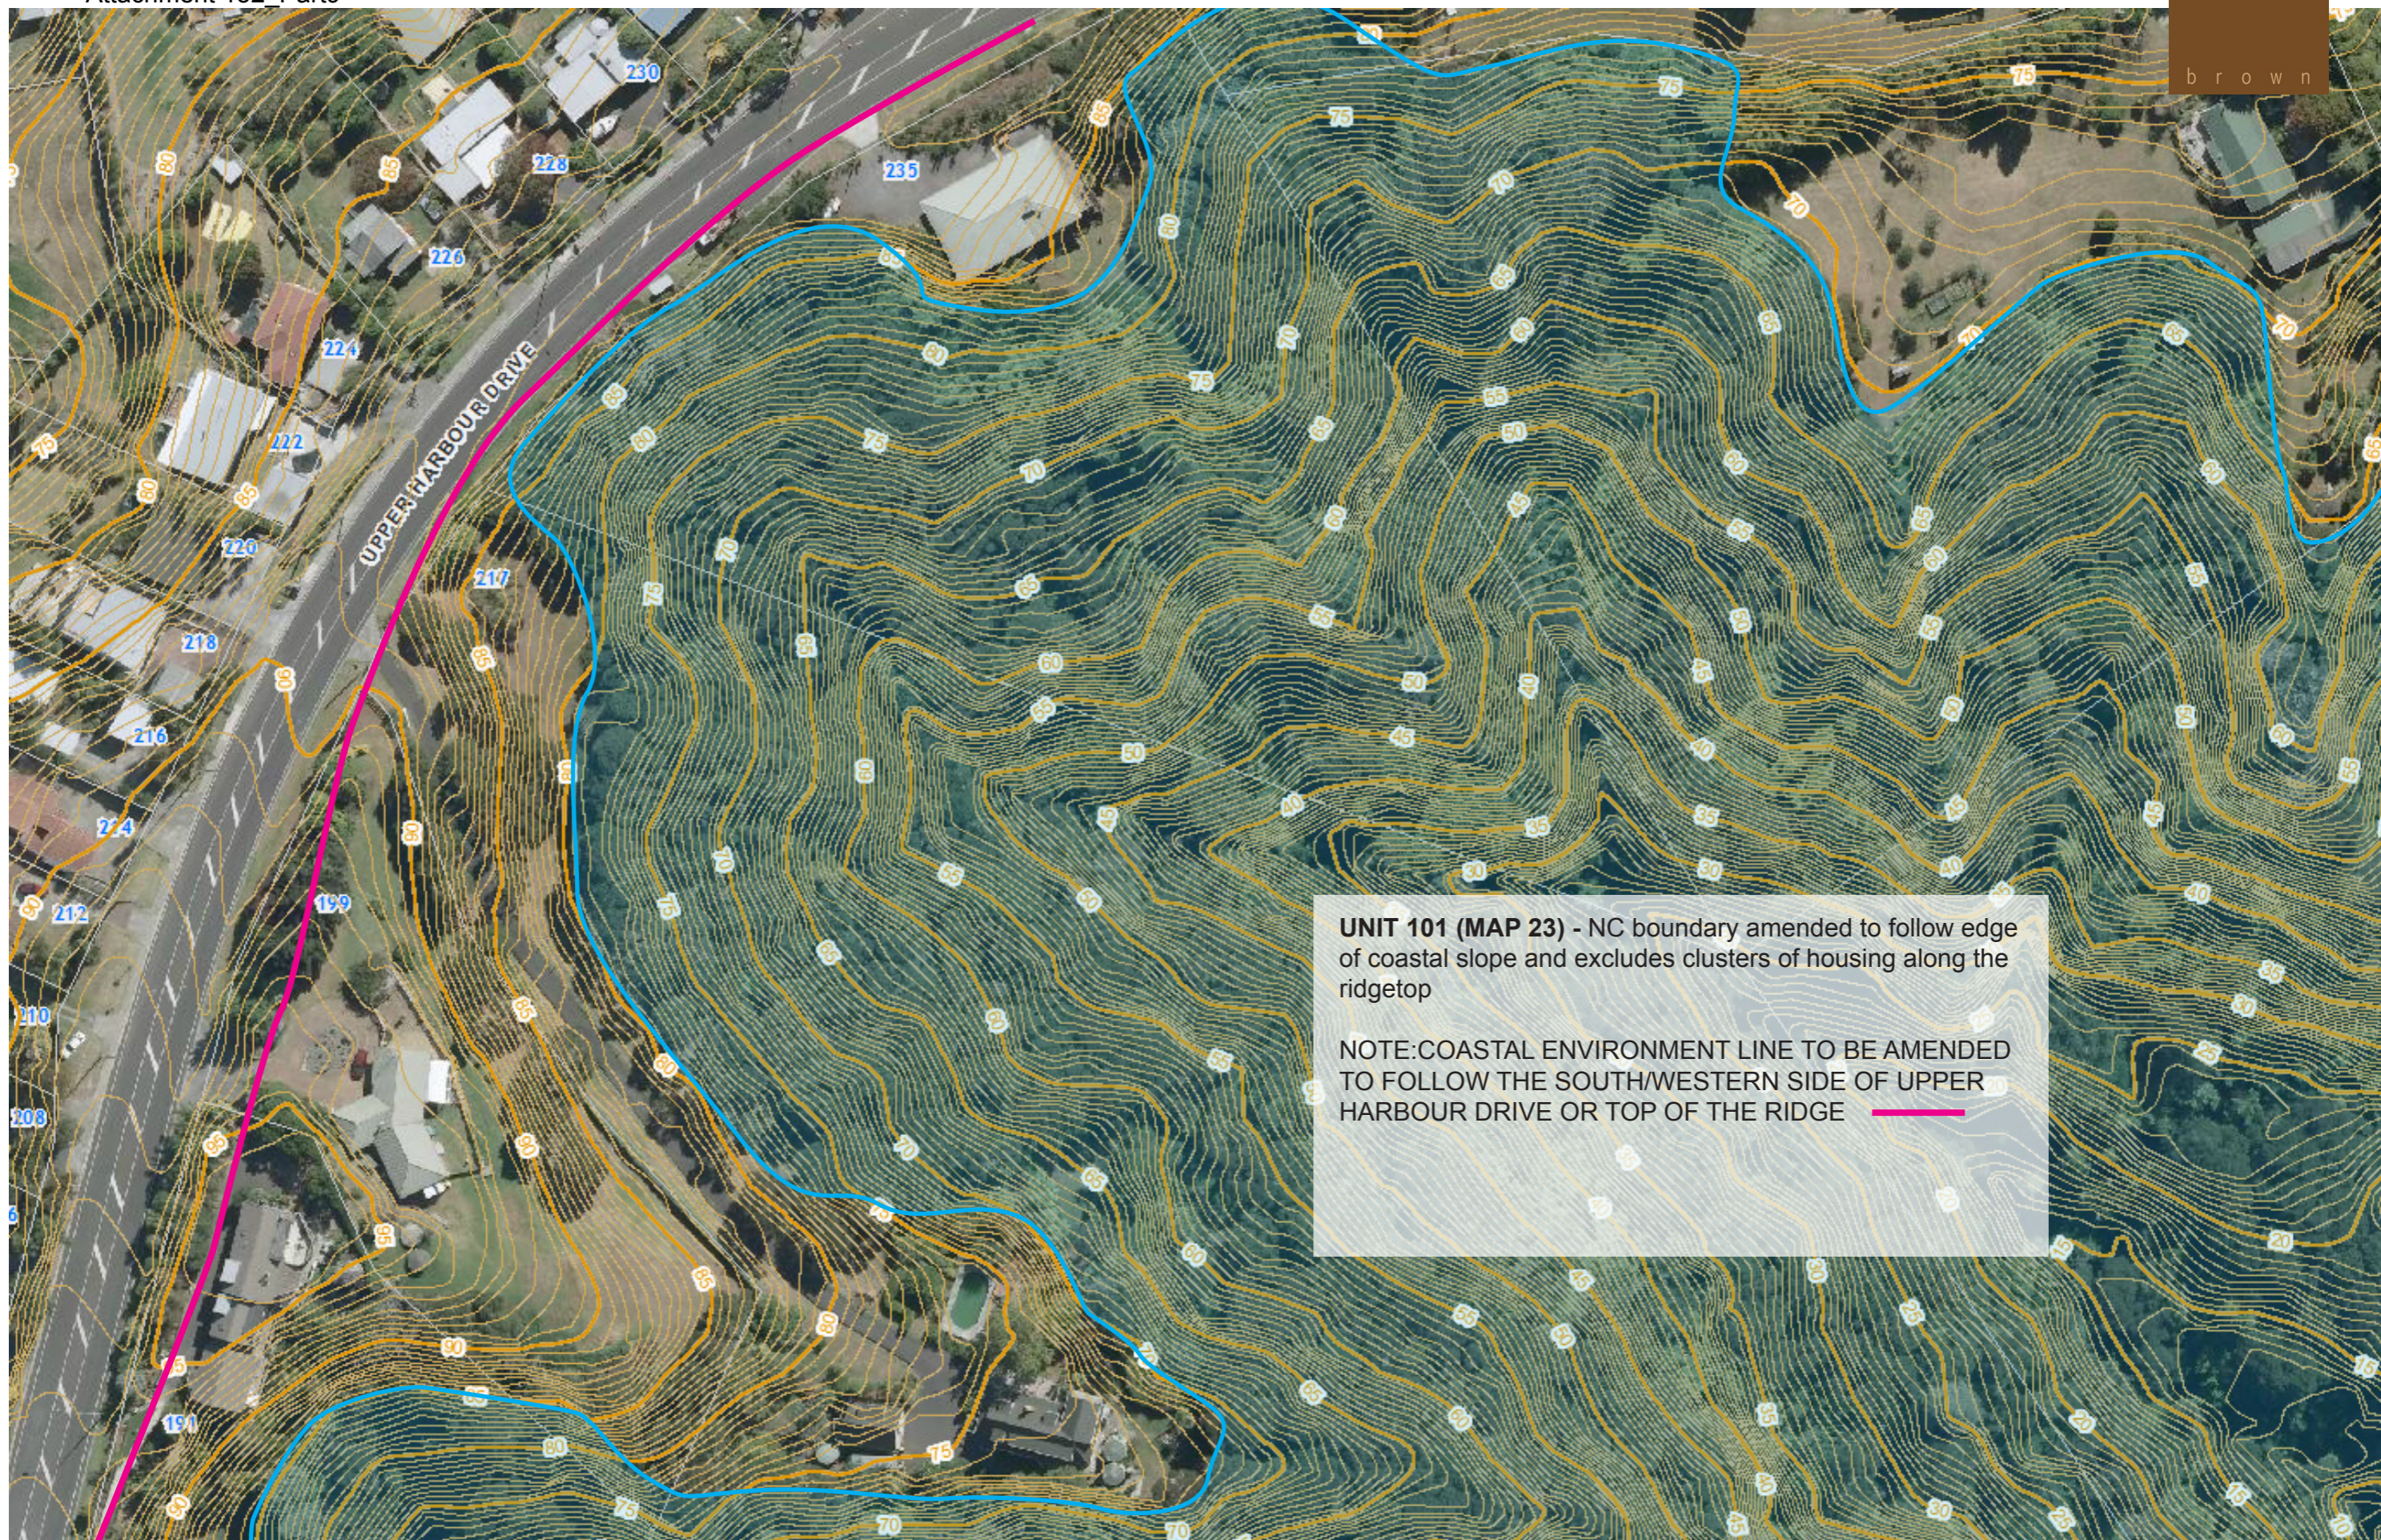

## 145 UPPER HARBOUR DRIVE (PART 1)

BOUNDARY ADJUSTMENTS

### 145 UPPER HARBOUR DRIVE (PART 3)

BOUNDARY ADJUSTMENTS

## 145 UPPER HARBOUR DRIVE (PART 4)

BOUNDARY ADJUSTMENTS

NATURAL CHARACTER ASSESSMENT - AUCKLAND REGION | JANUARY 2014

## 145 UPPER HARBOUR DRIVE (PART 5)

BOUNDARY ADJUSTMENTS

NATURAL CHARACTER ASSESSMENT - AUCKLAND REGION | JANUARY 2014