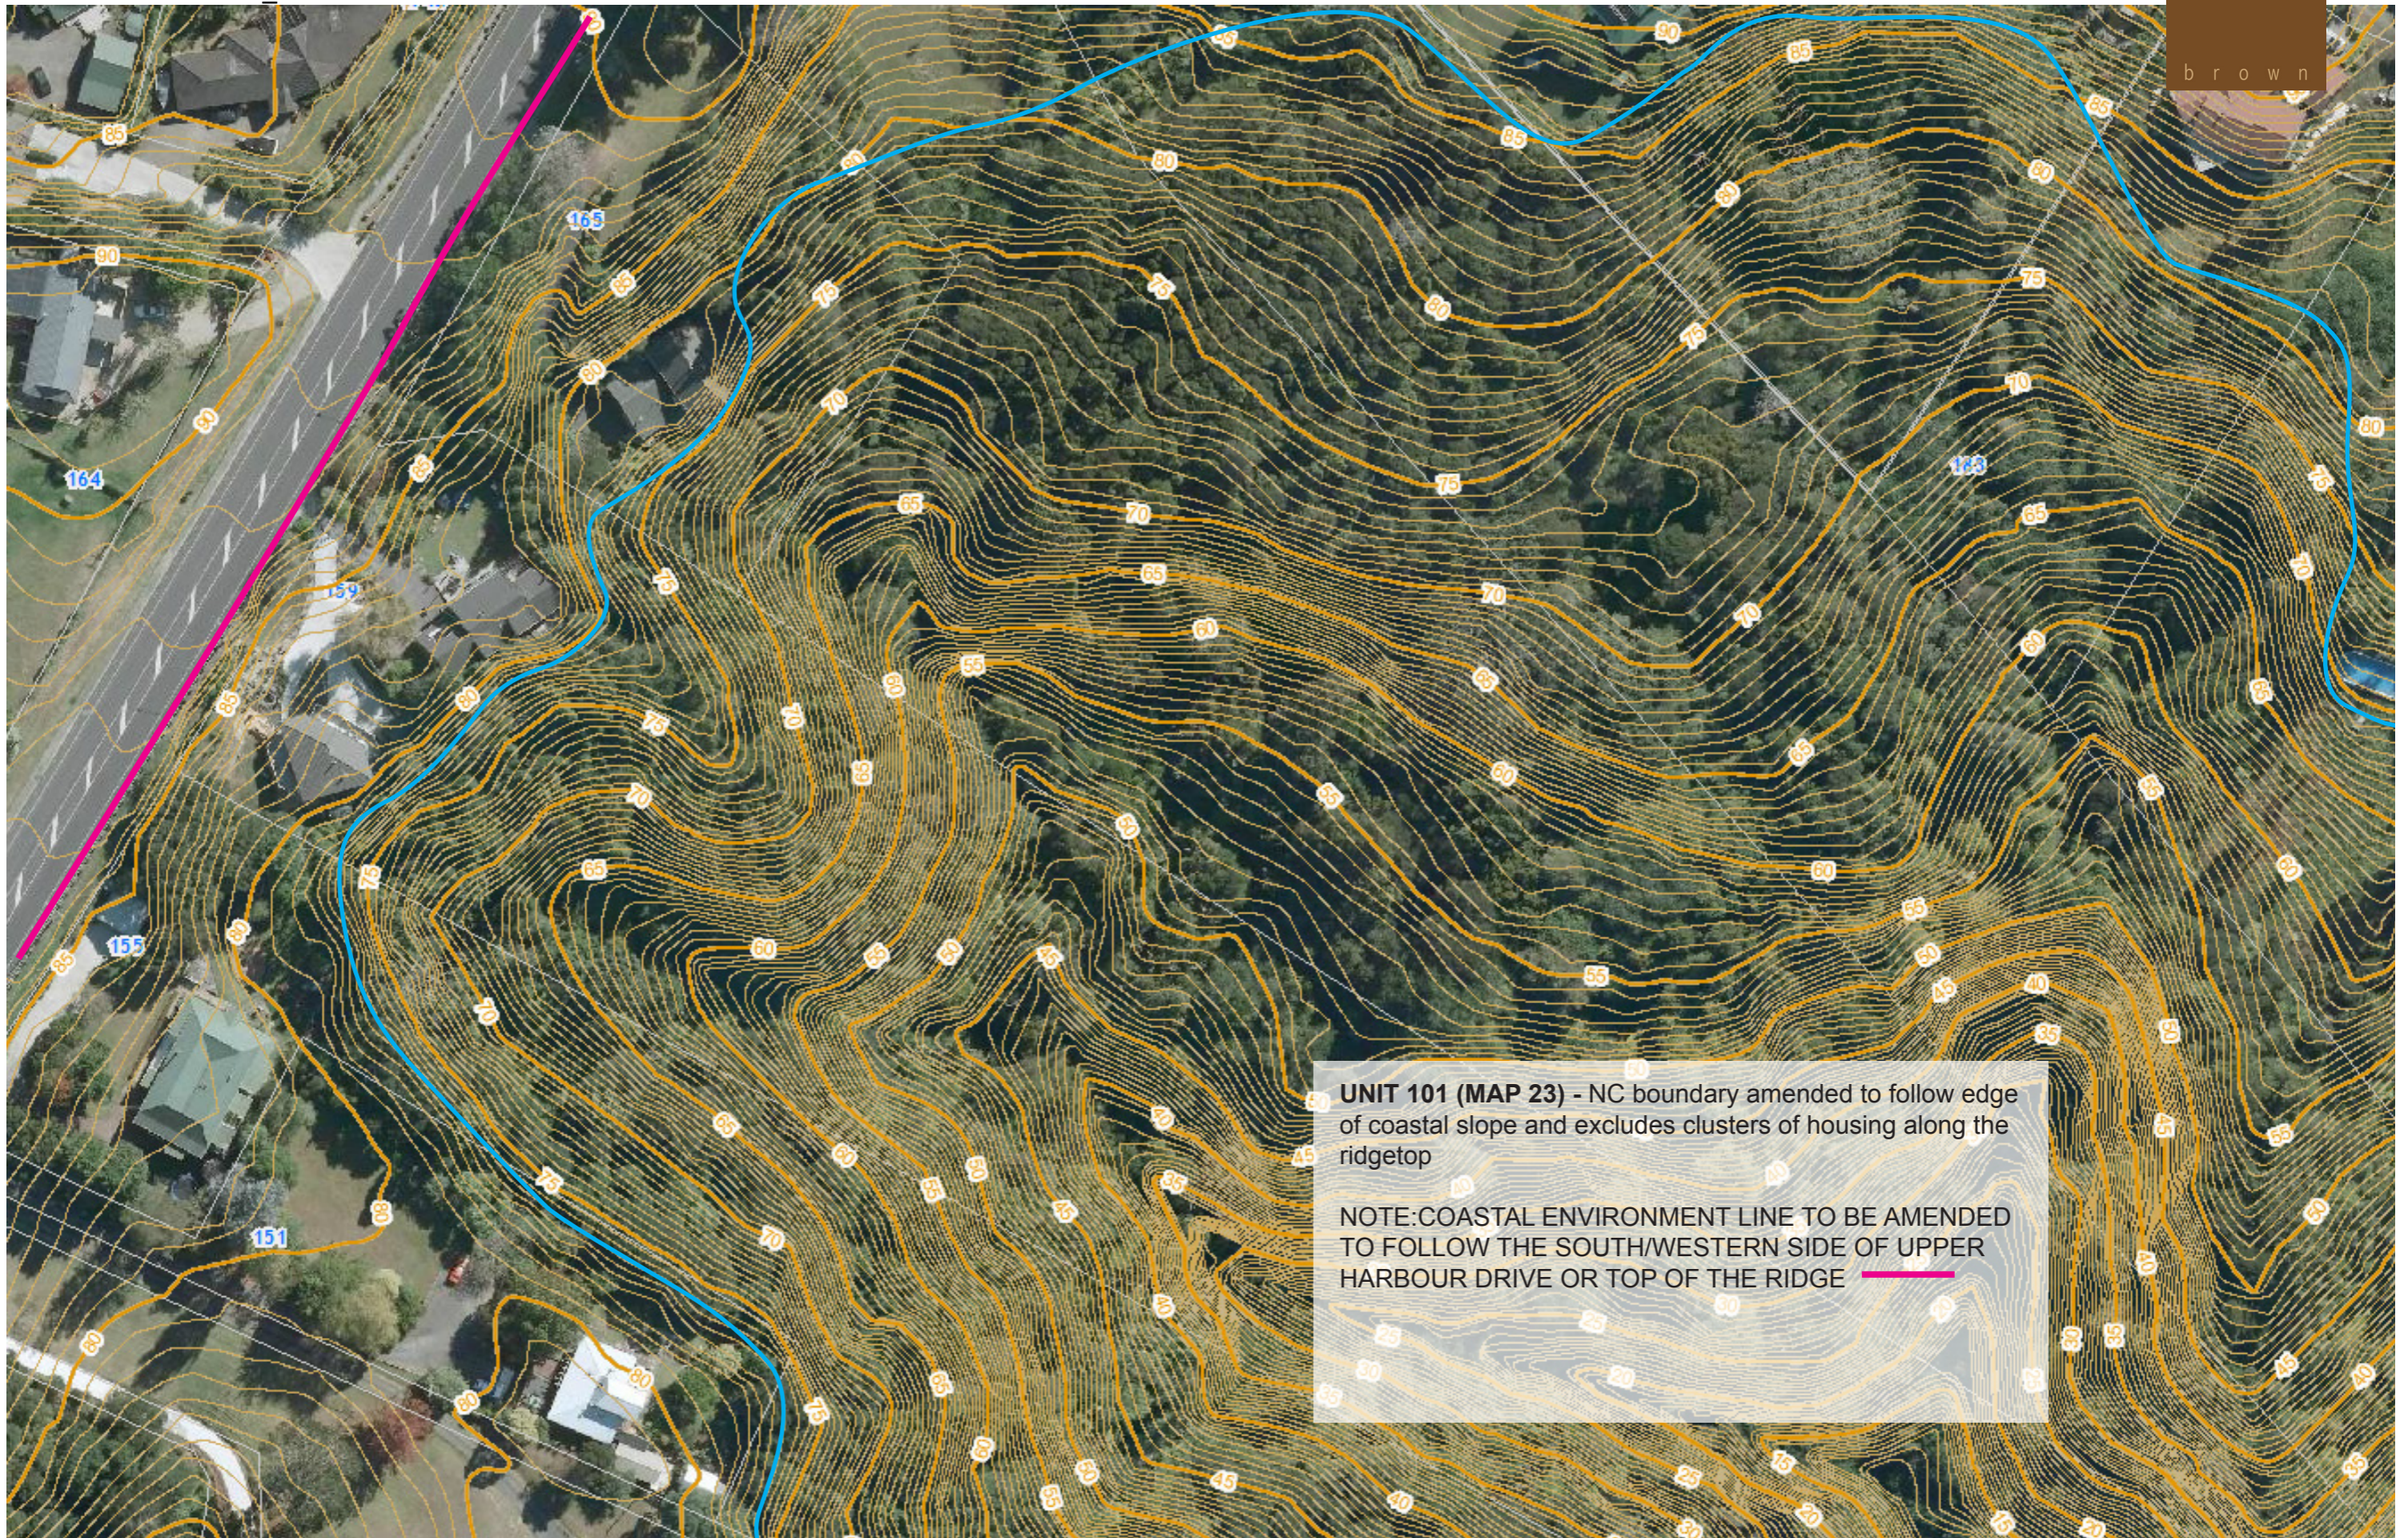

## 145 UPPER HARBOUR DRIVE (PART 1)

BOUNDARY ADJUSTMENTS

### 145 UPPER HARBOUR DRIVE (PART 3)

BOUNDARY ADJUSTMENTS

## 145 UPPER HARBOUR DRIVE (PART 4)

BOUNDARY ADJUSTMENTS

NATURAL CHARACTER ASSESSMENT - AUCKLAND REGION | JANUARY 2014

## 145 UPPER HARBOUR DRIVE (PART 5)

BOUNDARY ADJUSTMENTS

NATURAL CHARACTER ASSESSMENT - AUCKLAND REGION | JANUARY 2014