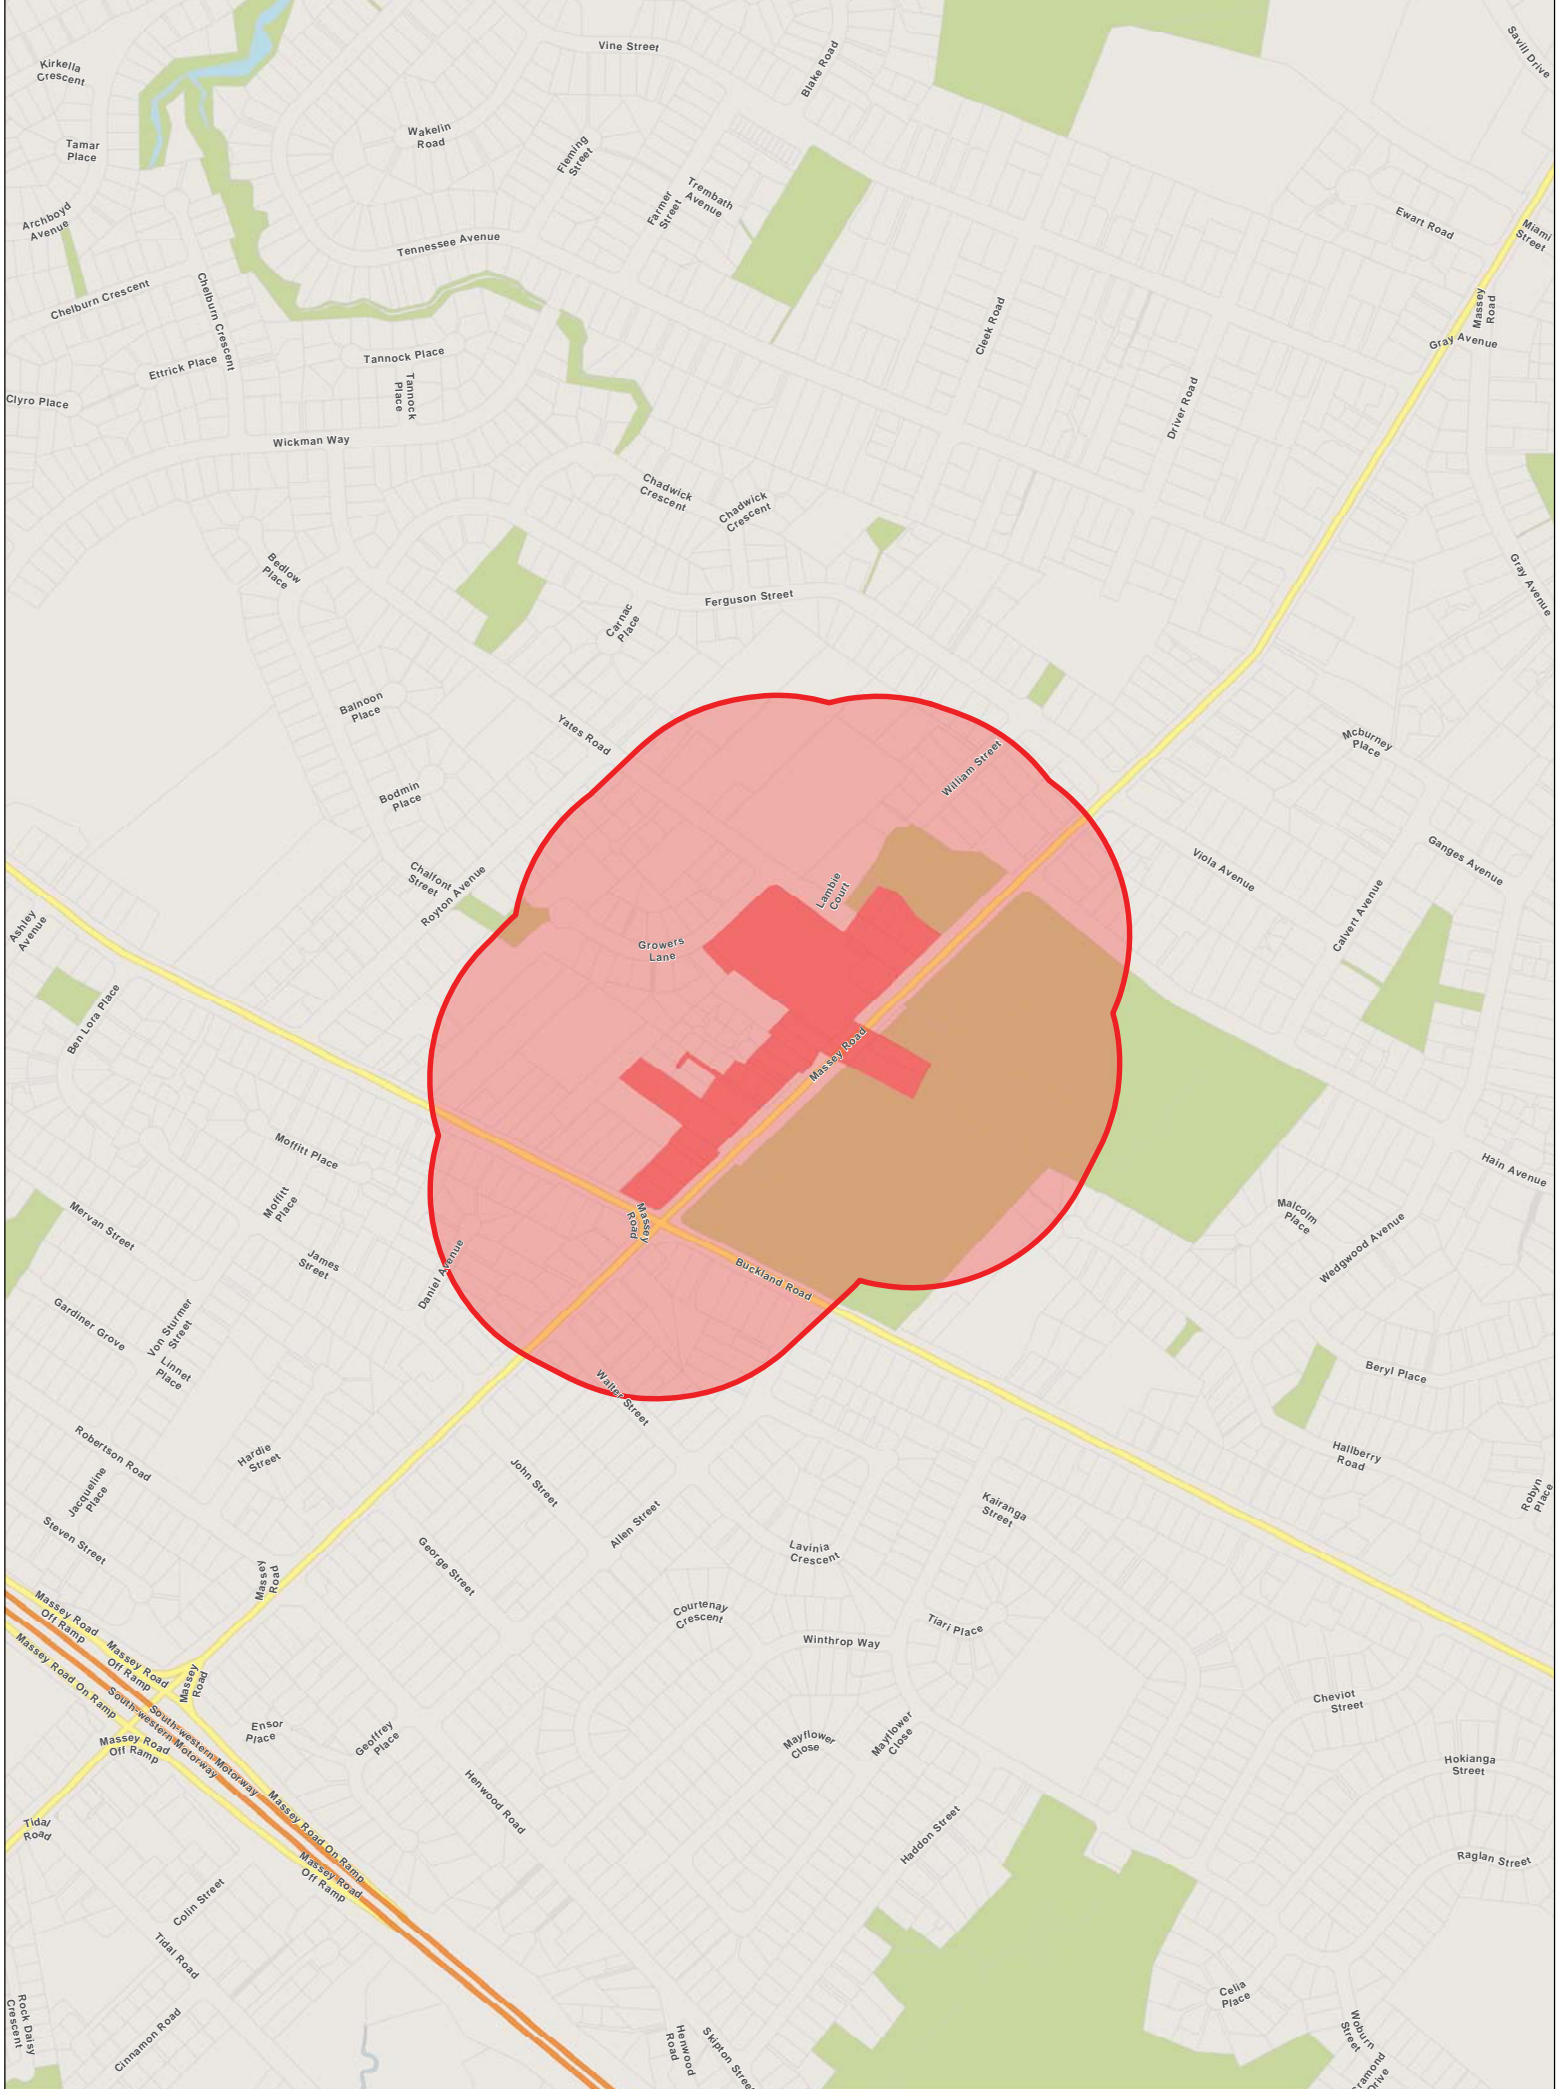

1. **Legend**
2. Priority Overlay area
   - Business Centre zone

Priority Overlay areas - Mangere East

Provisional Auckland Council Local Alcohol Policy