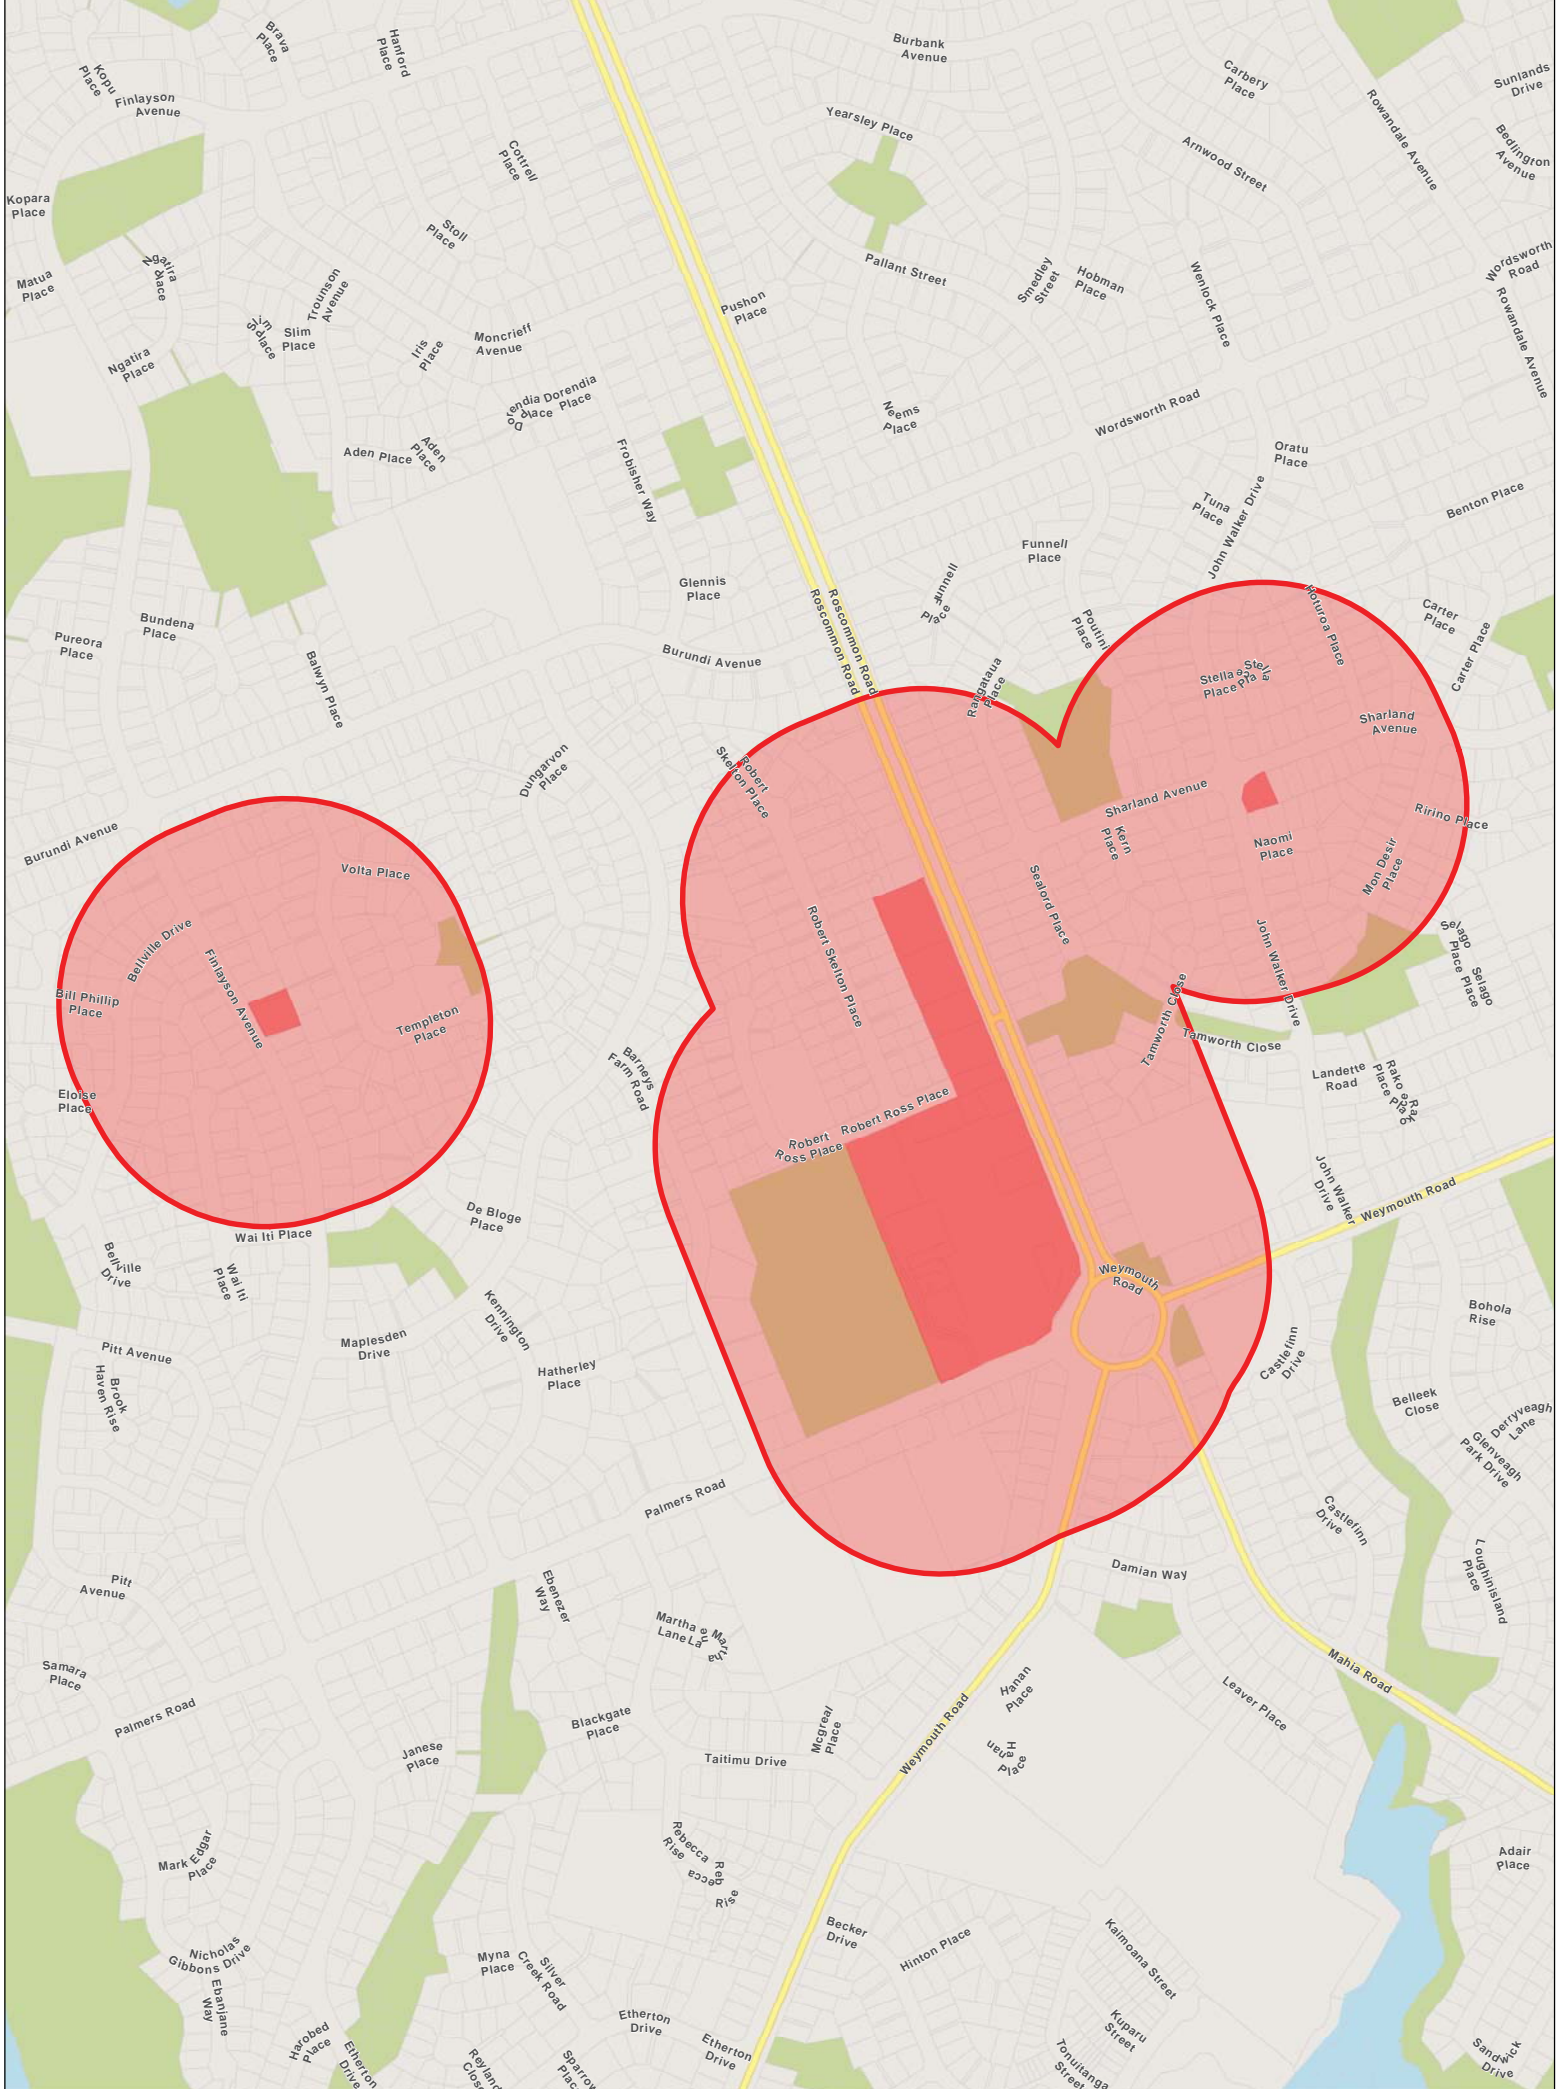

1. **Legend**
2. Priority Overlay area
   - Business Centre zone

Priority Overlay areas - Clendon

Provisional Auckland Council Local Alcohol Policy