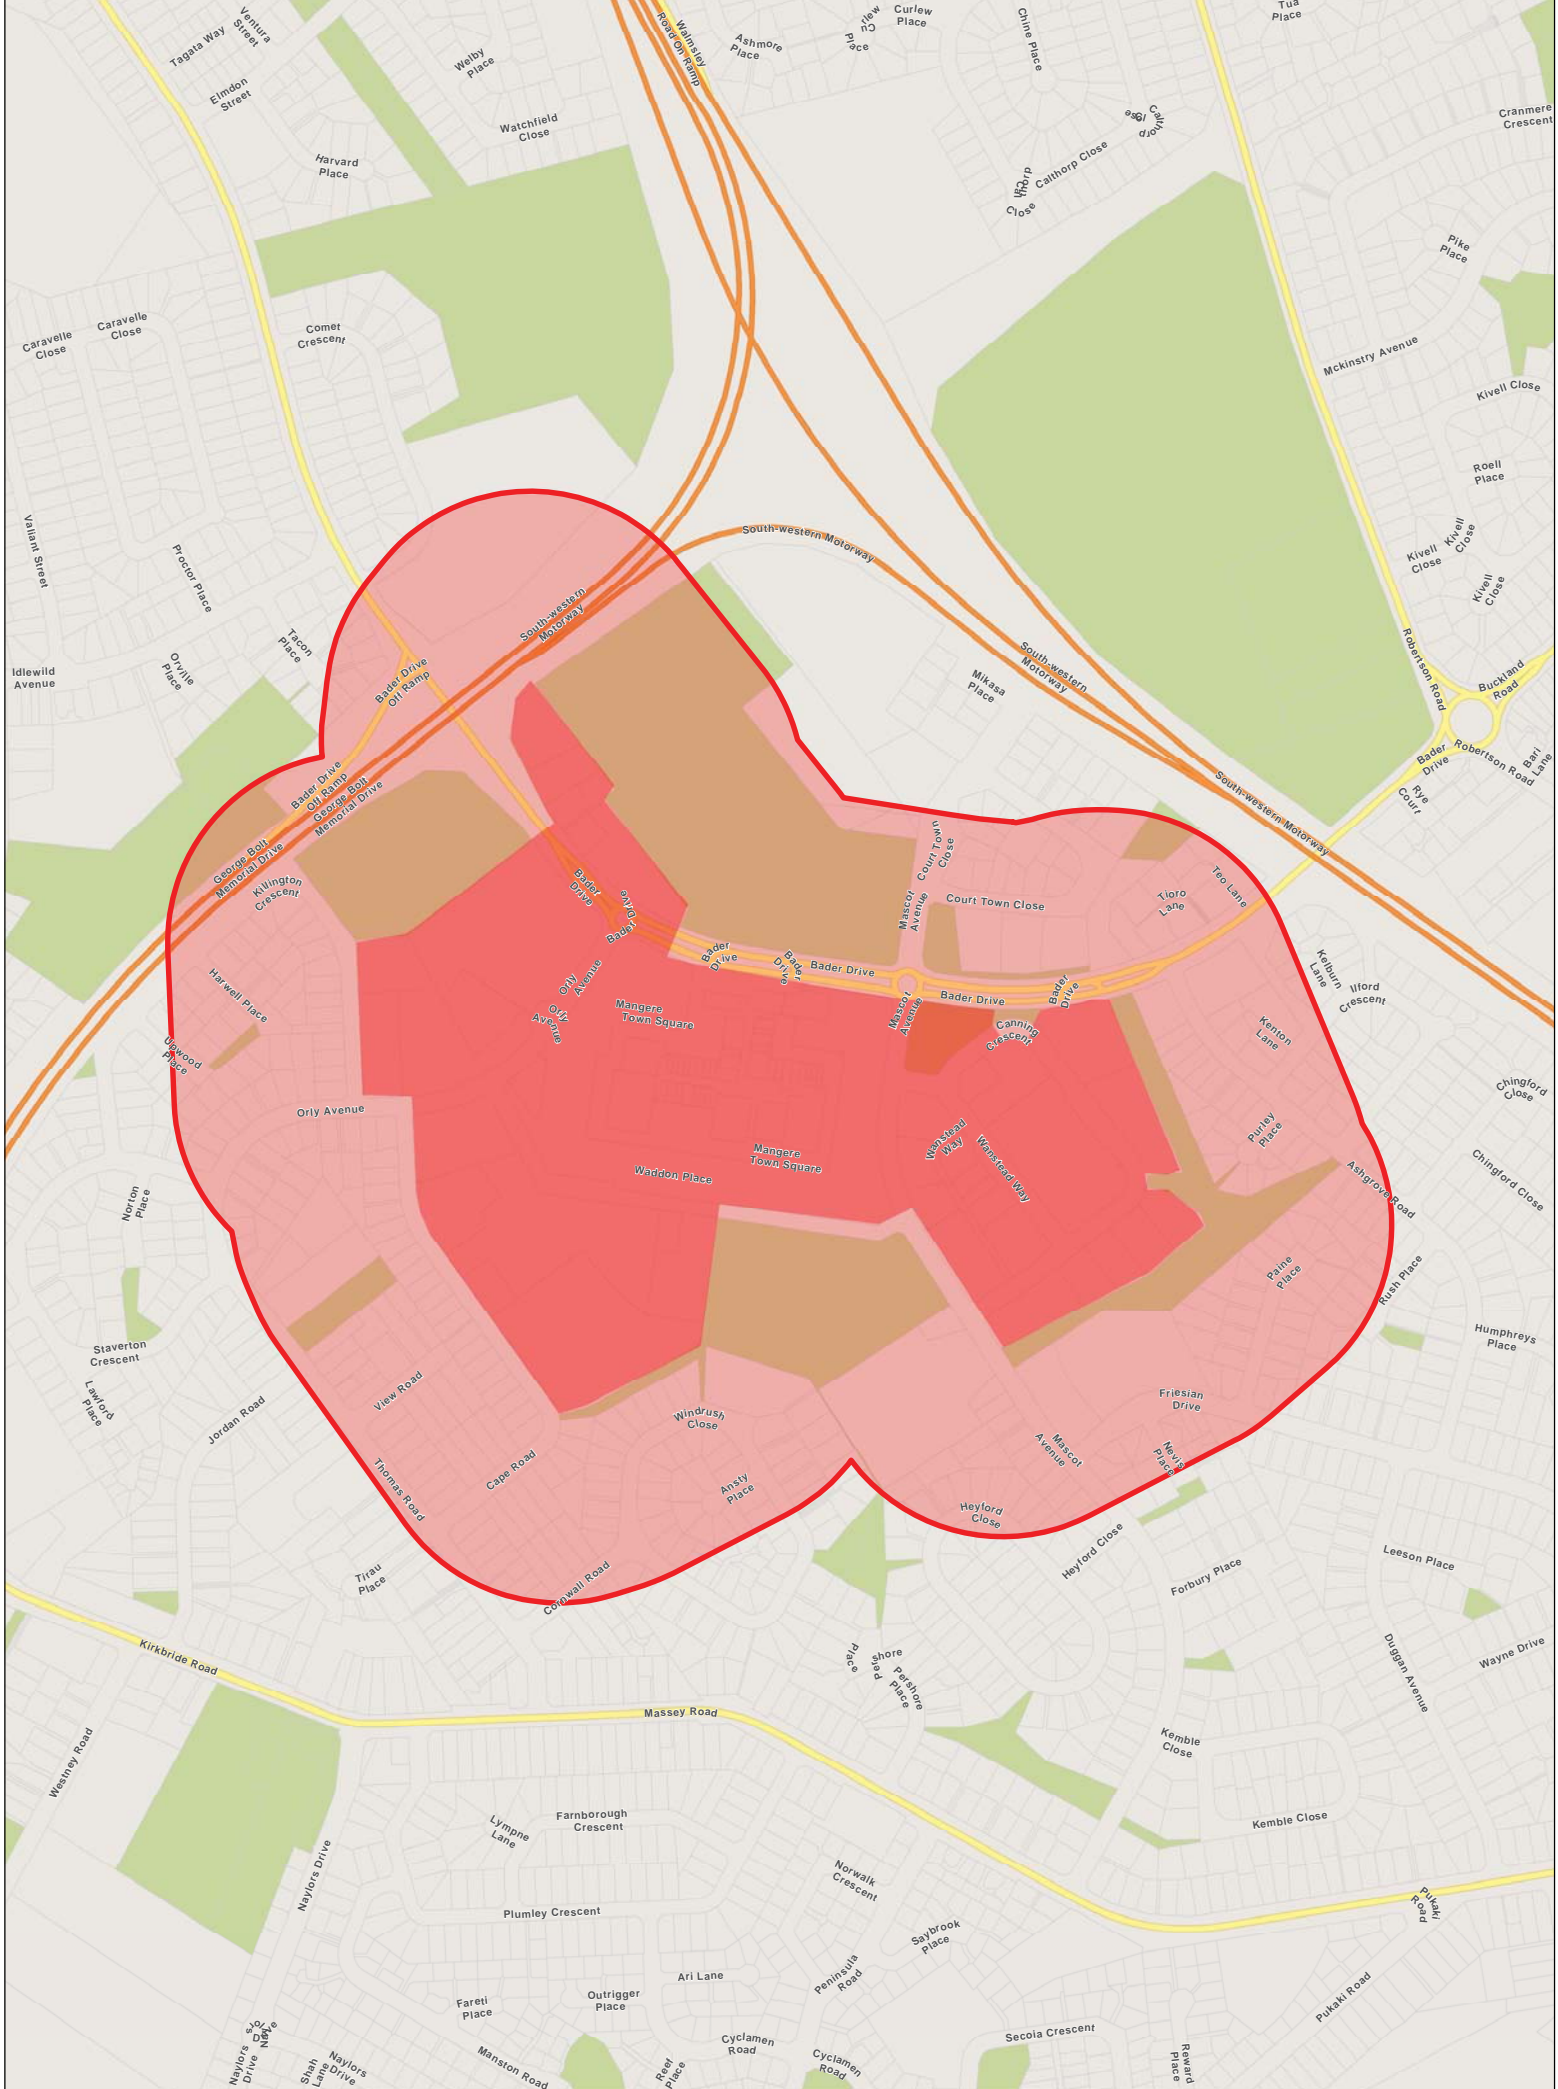

1. **Legend**
2. Priority Overlay area
   - Business Centre zone

Priority Overlay areas - Mangere

Provisional Auckland Council Local Alcohol Policy