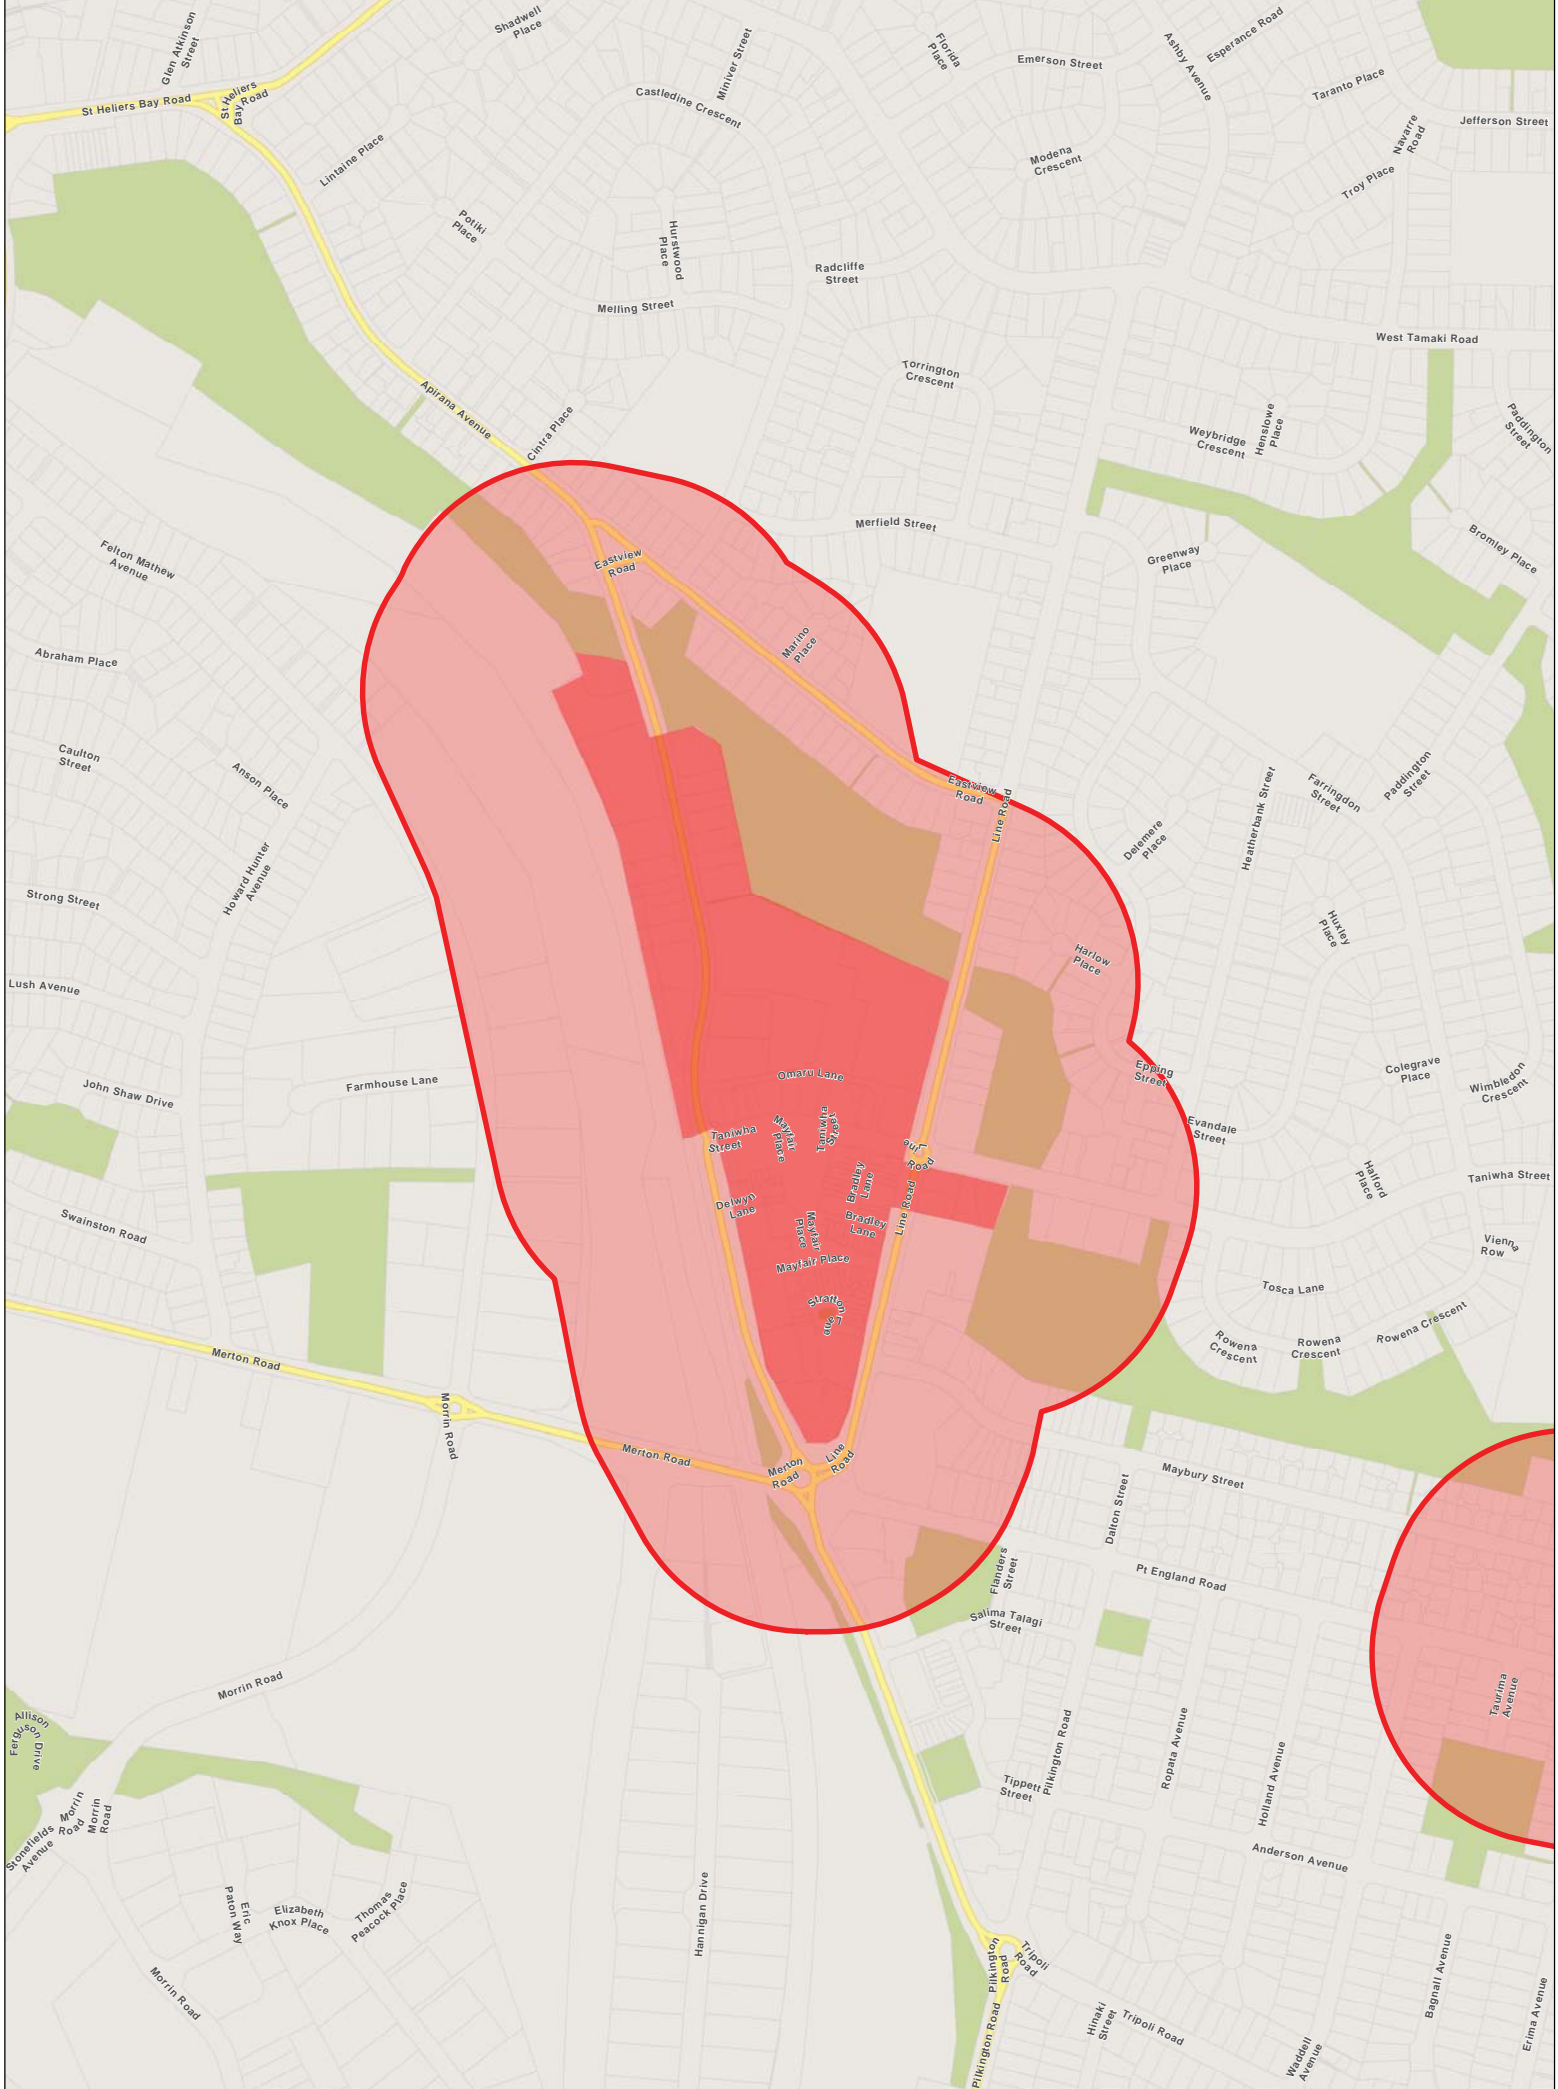

1. **Legend**
2. Priority Overlay area
   - Business Centre zone

Priority Overlay areas - Glen Innes

Provisional Auckland Council Local Alcohol Policy