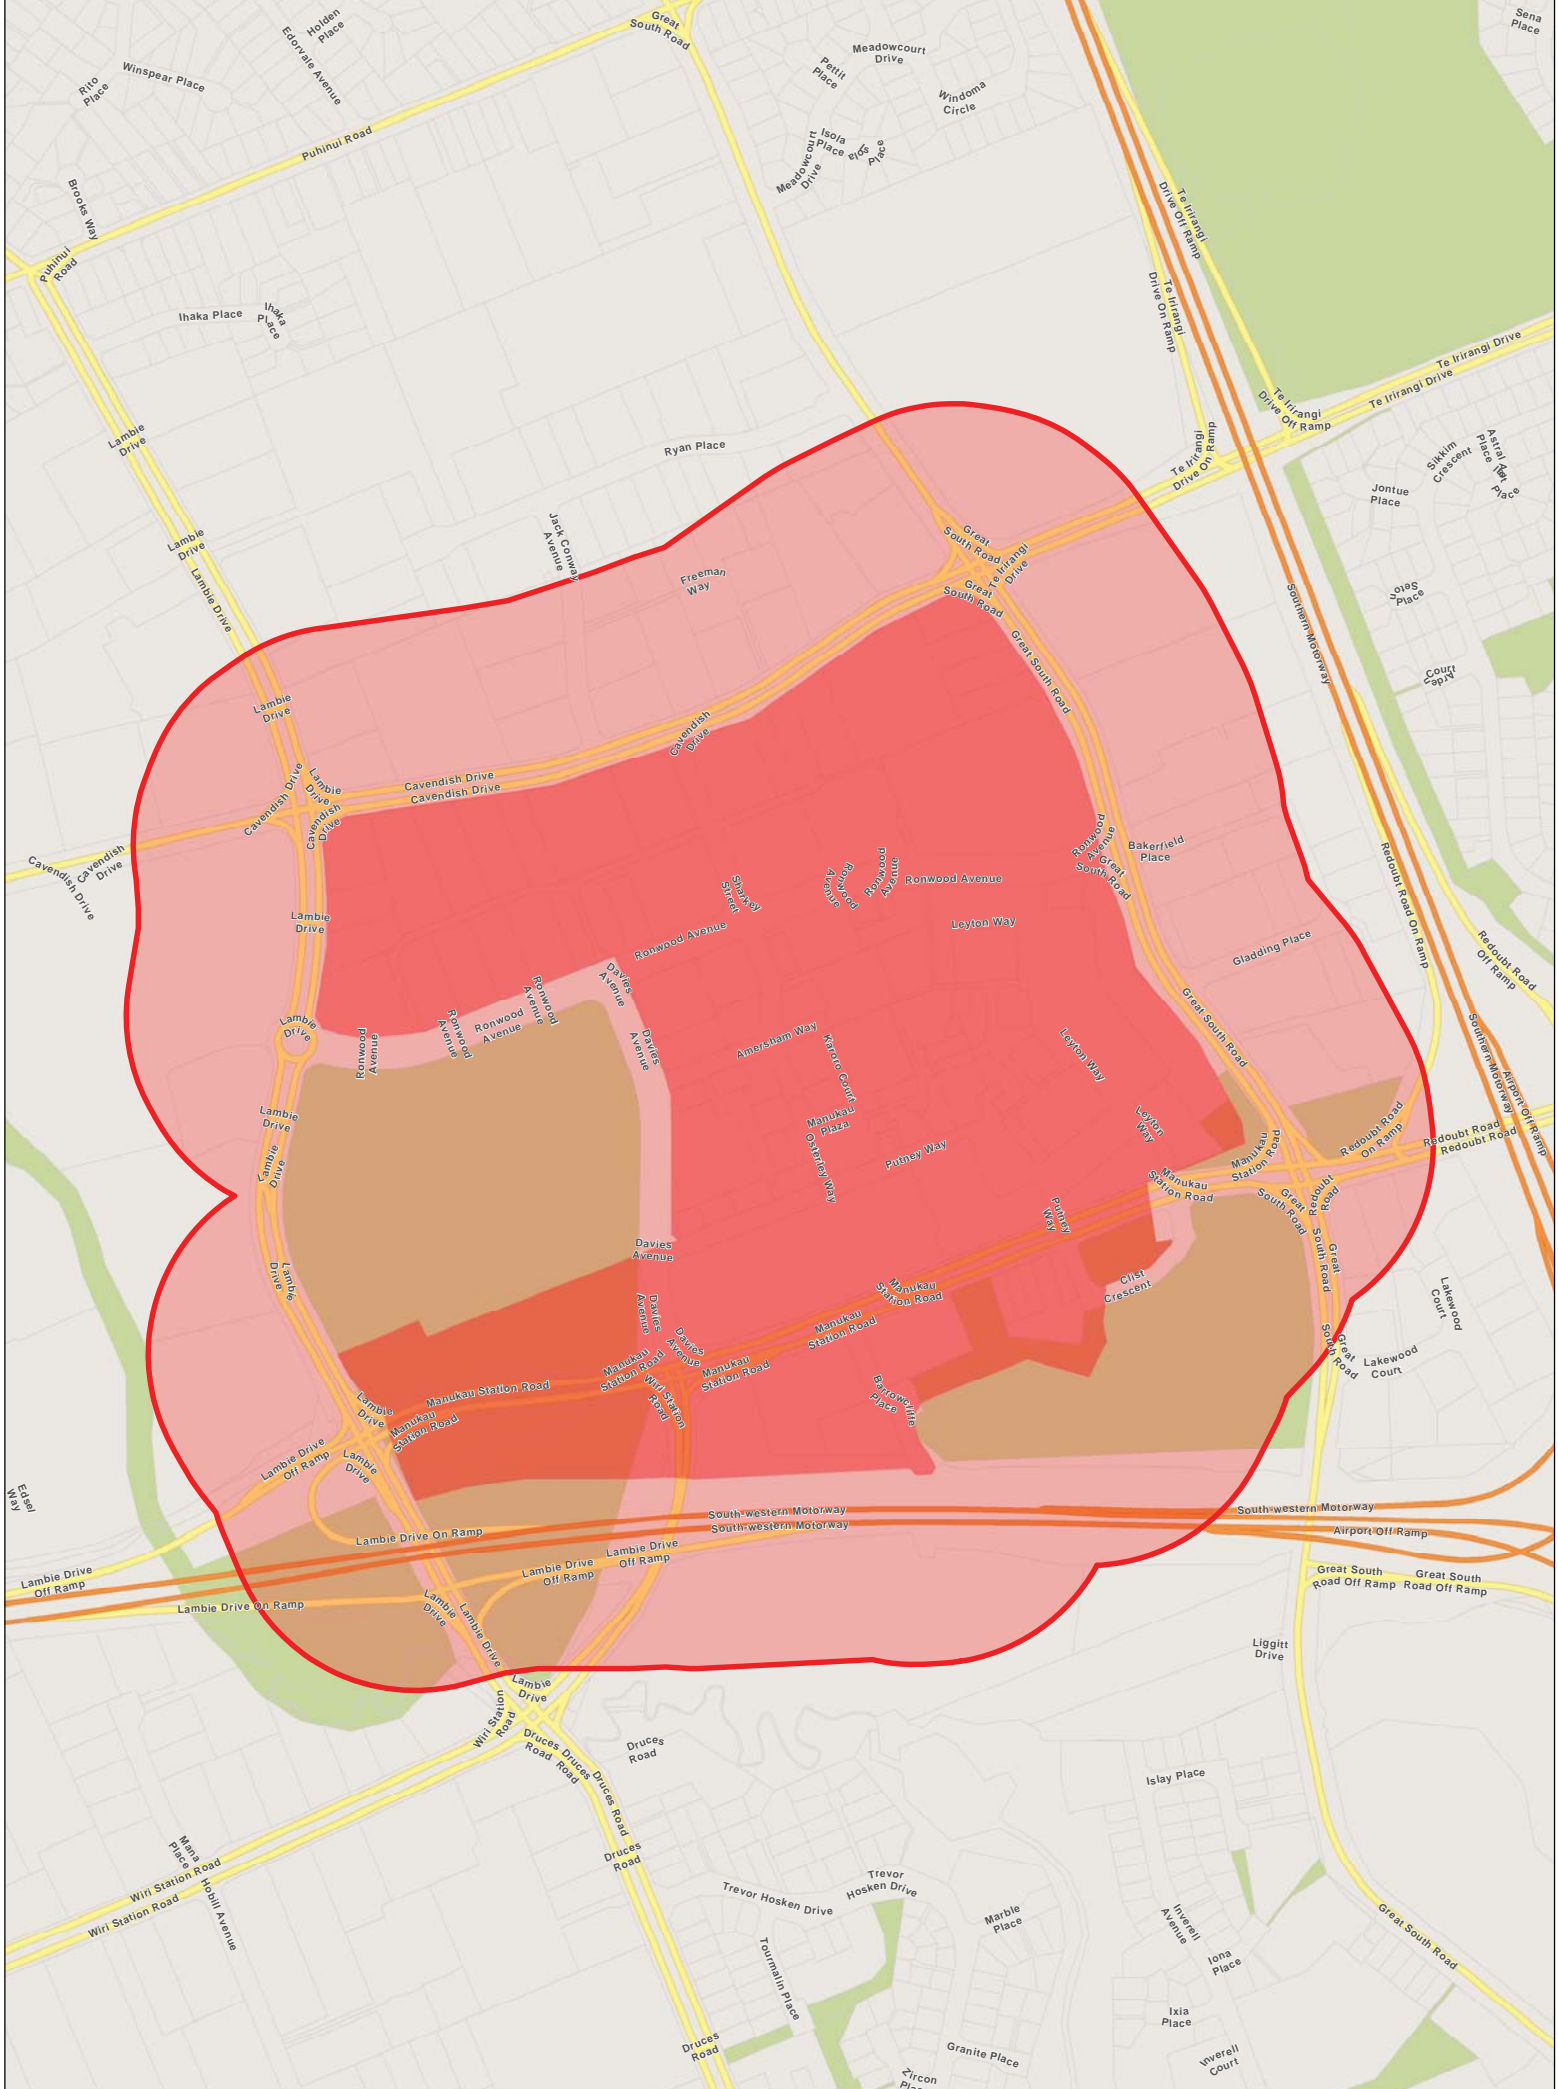

1. **Legend**
2. Priority Overlay area
   - Business Centre zone

Priority Overlay areas - Manukau

Provisional Auckland Council Local Alcohol Policy