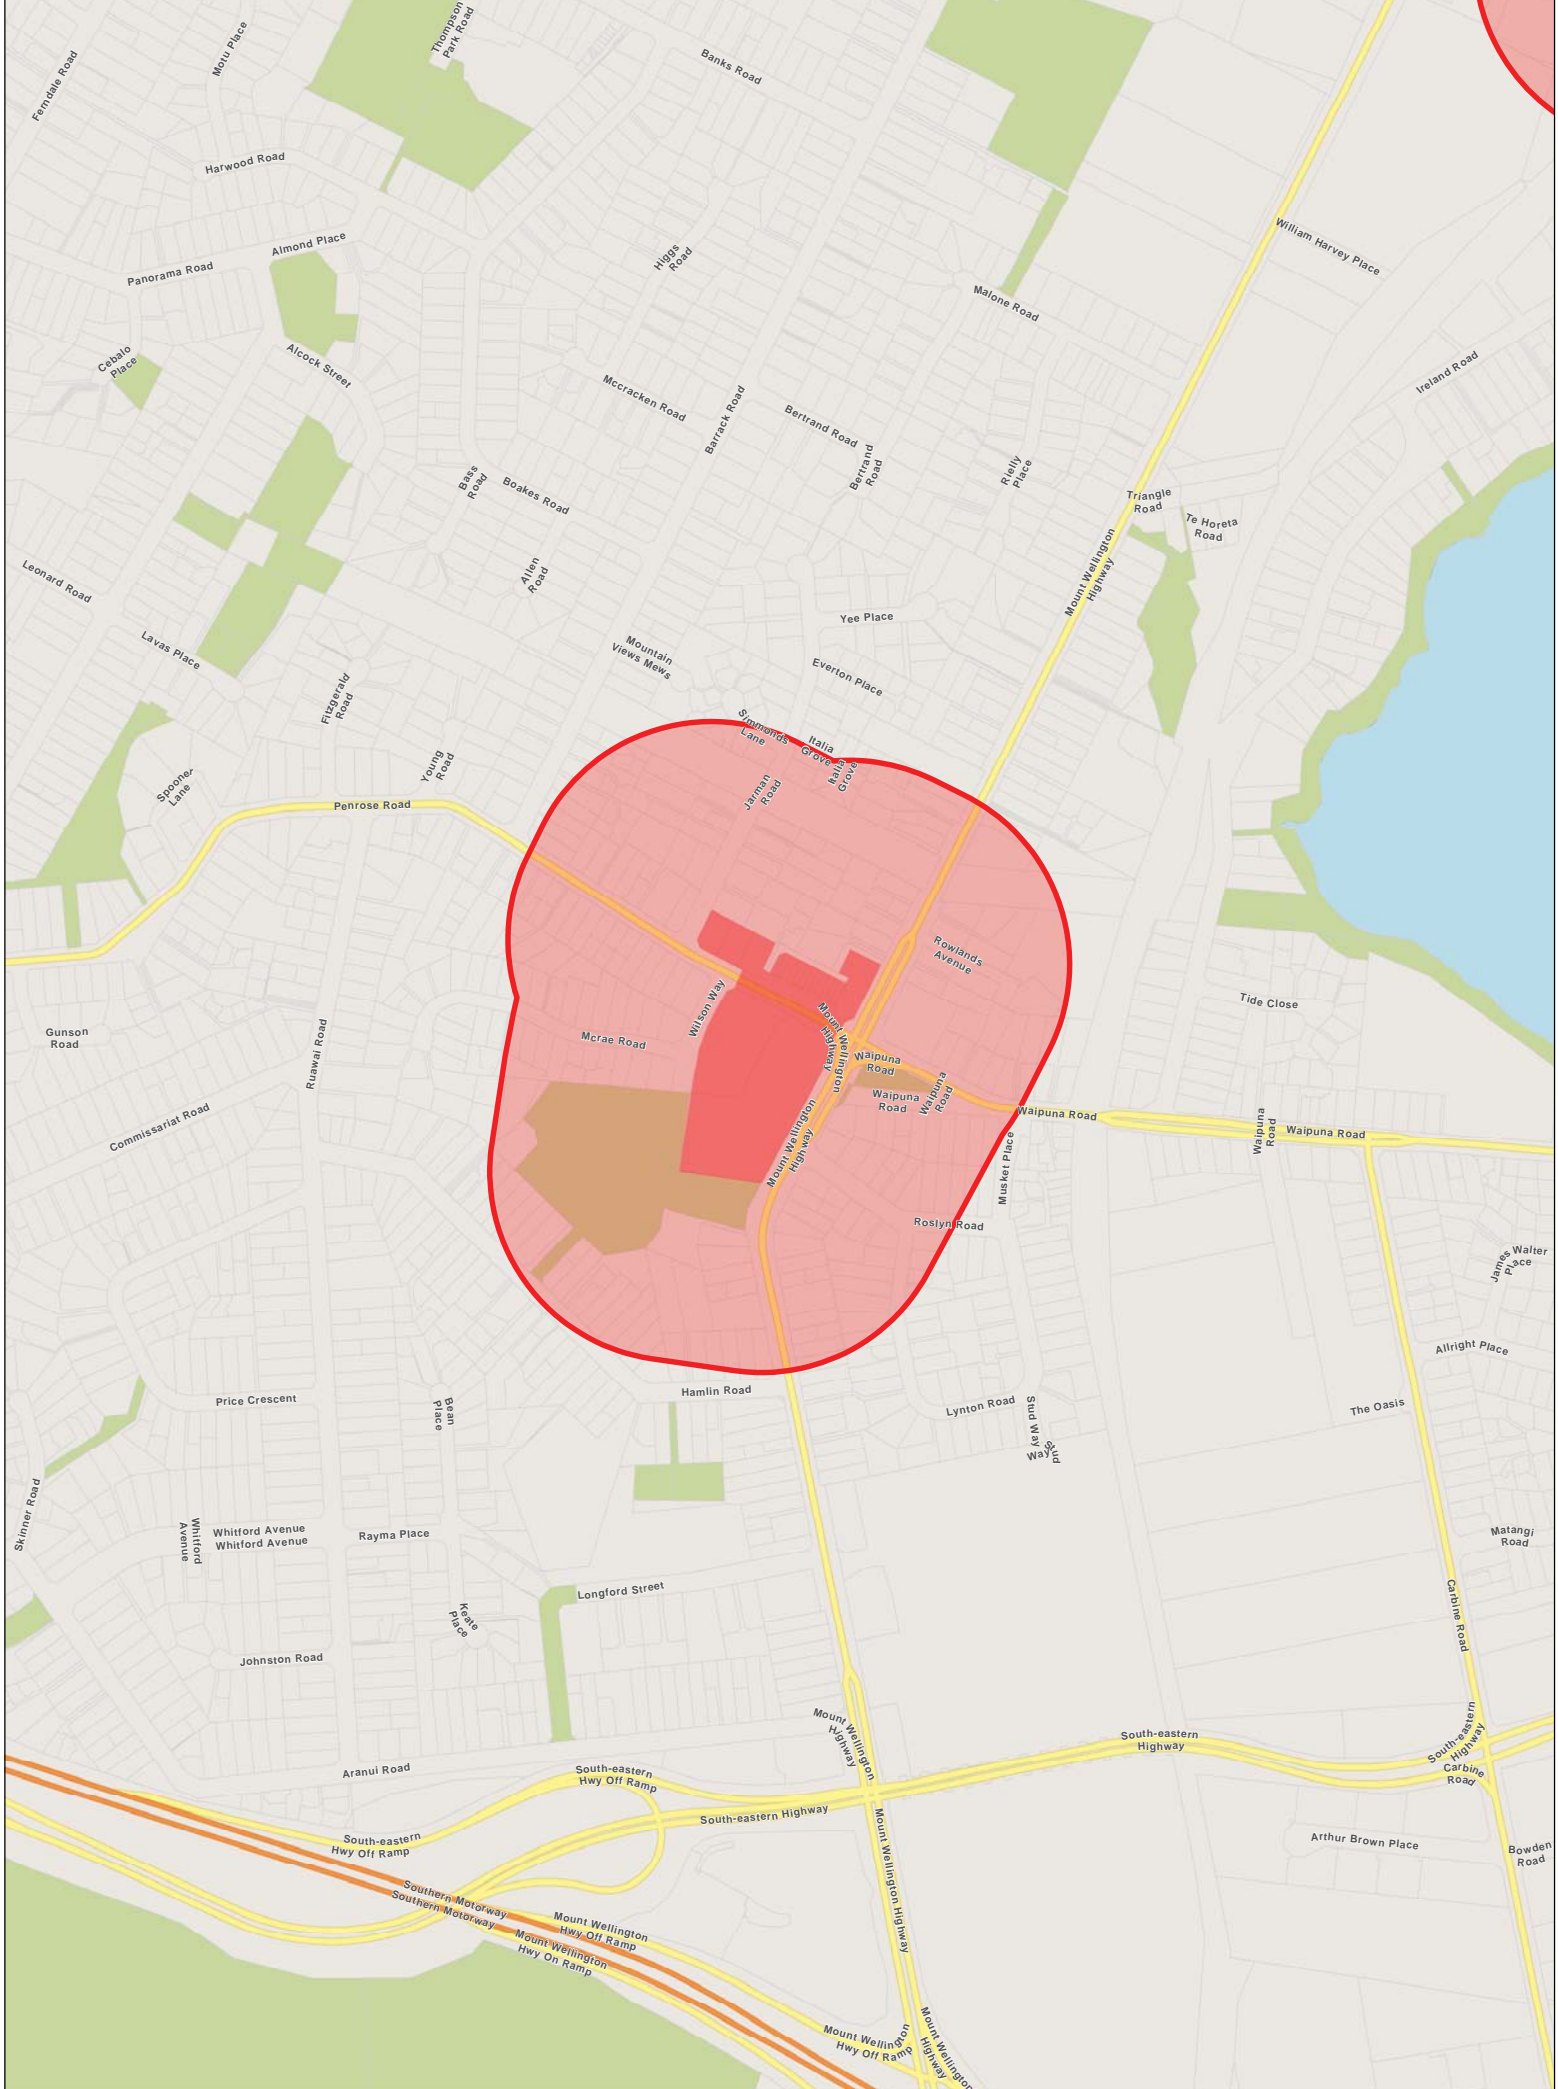

1. **Legend**
2. Priority Overlay area
   - Business Centre zone

Priority Overlay areas - Mt Wellington

Provisional Auckland Council Local Alcohol Policy