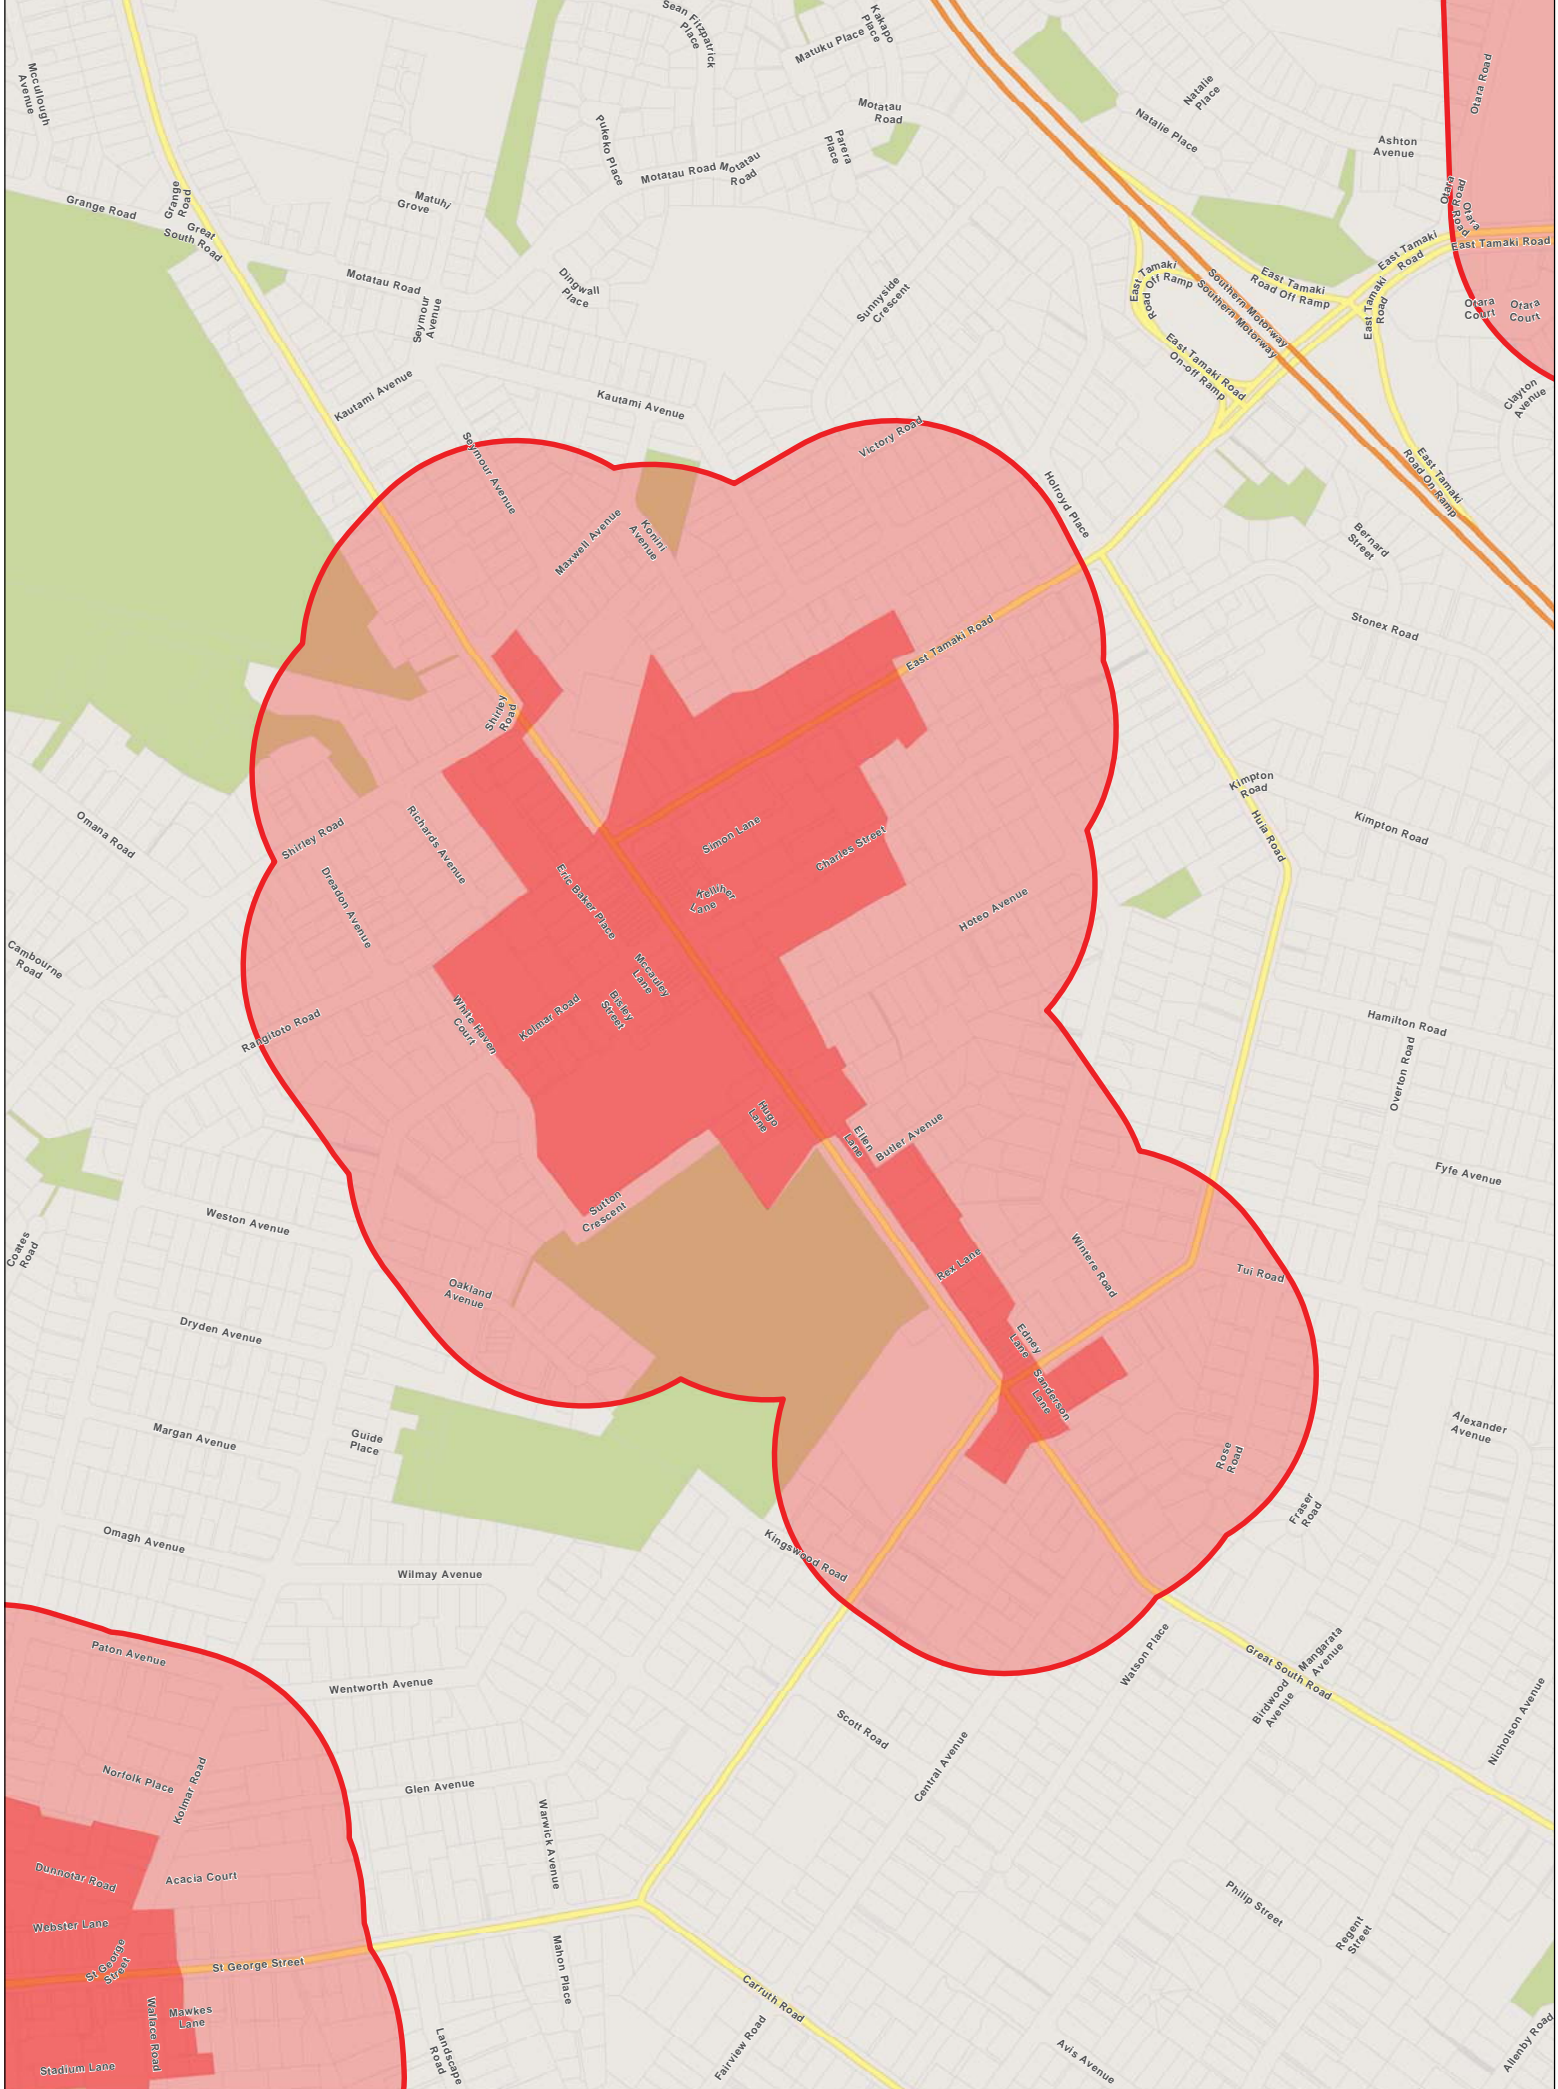

1. **Legend**
2. Priority Overlay area
   - Business Centre zone

Priority Overlay areas - Hunters Corner

Provisional Auckland Council Local Alcohol Policy