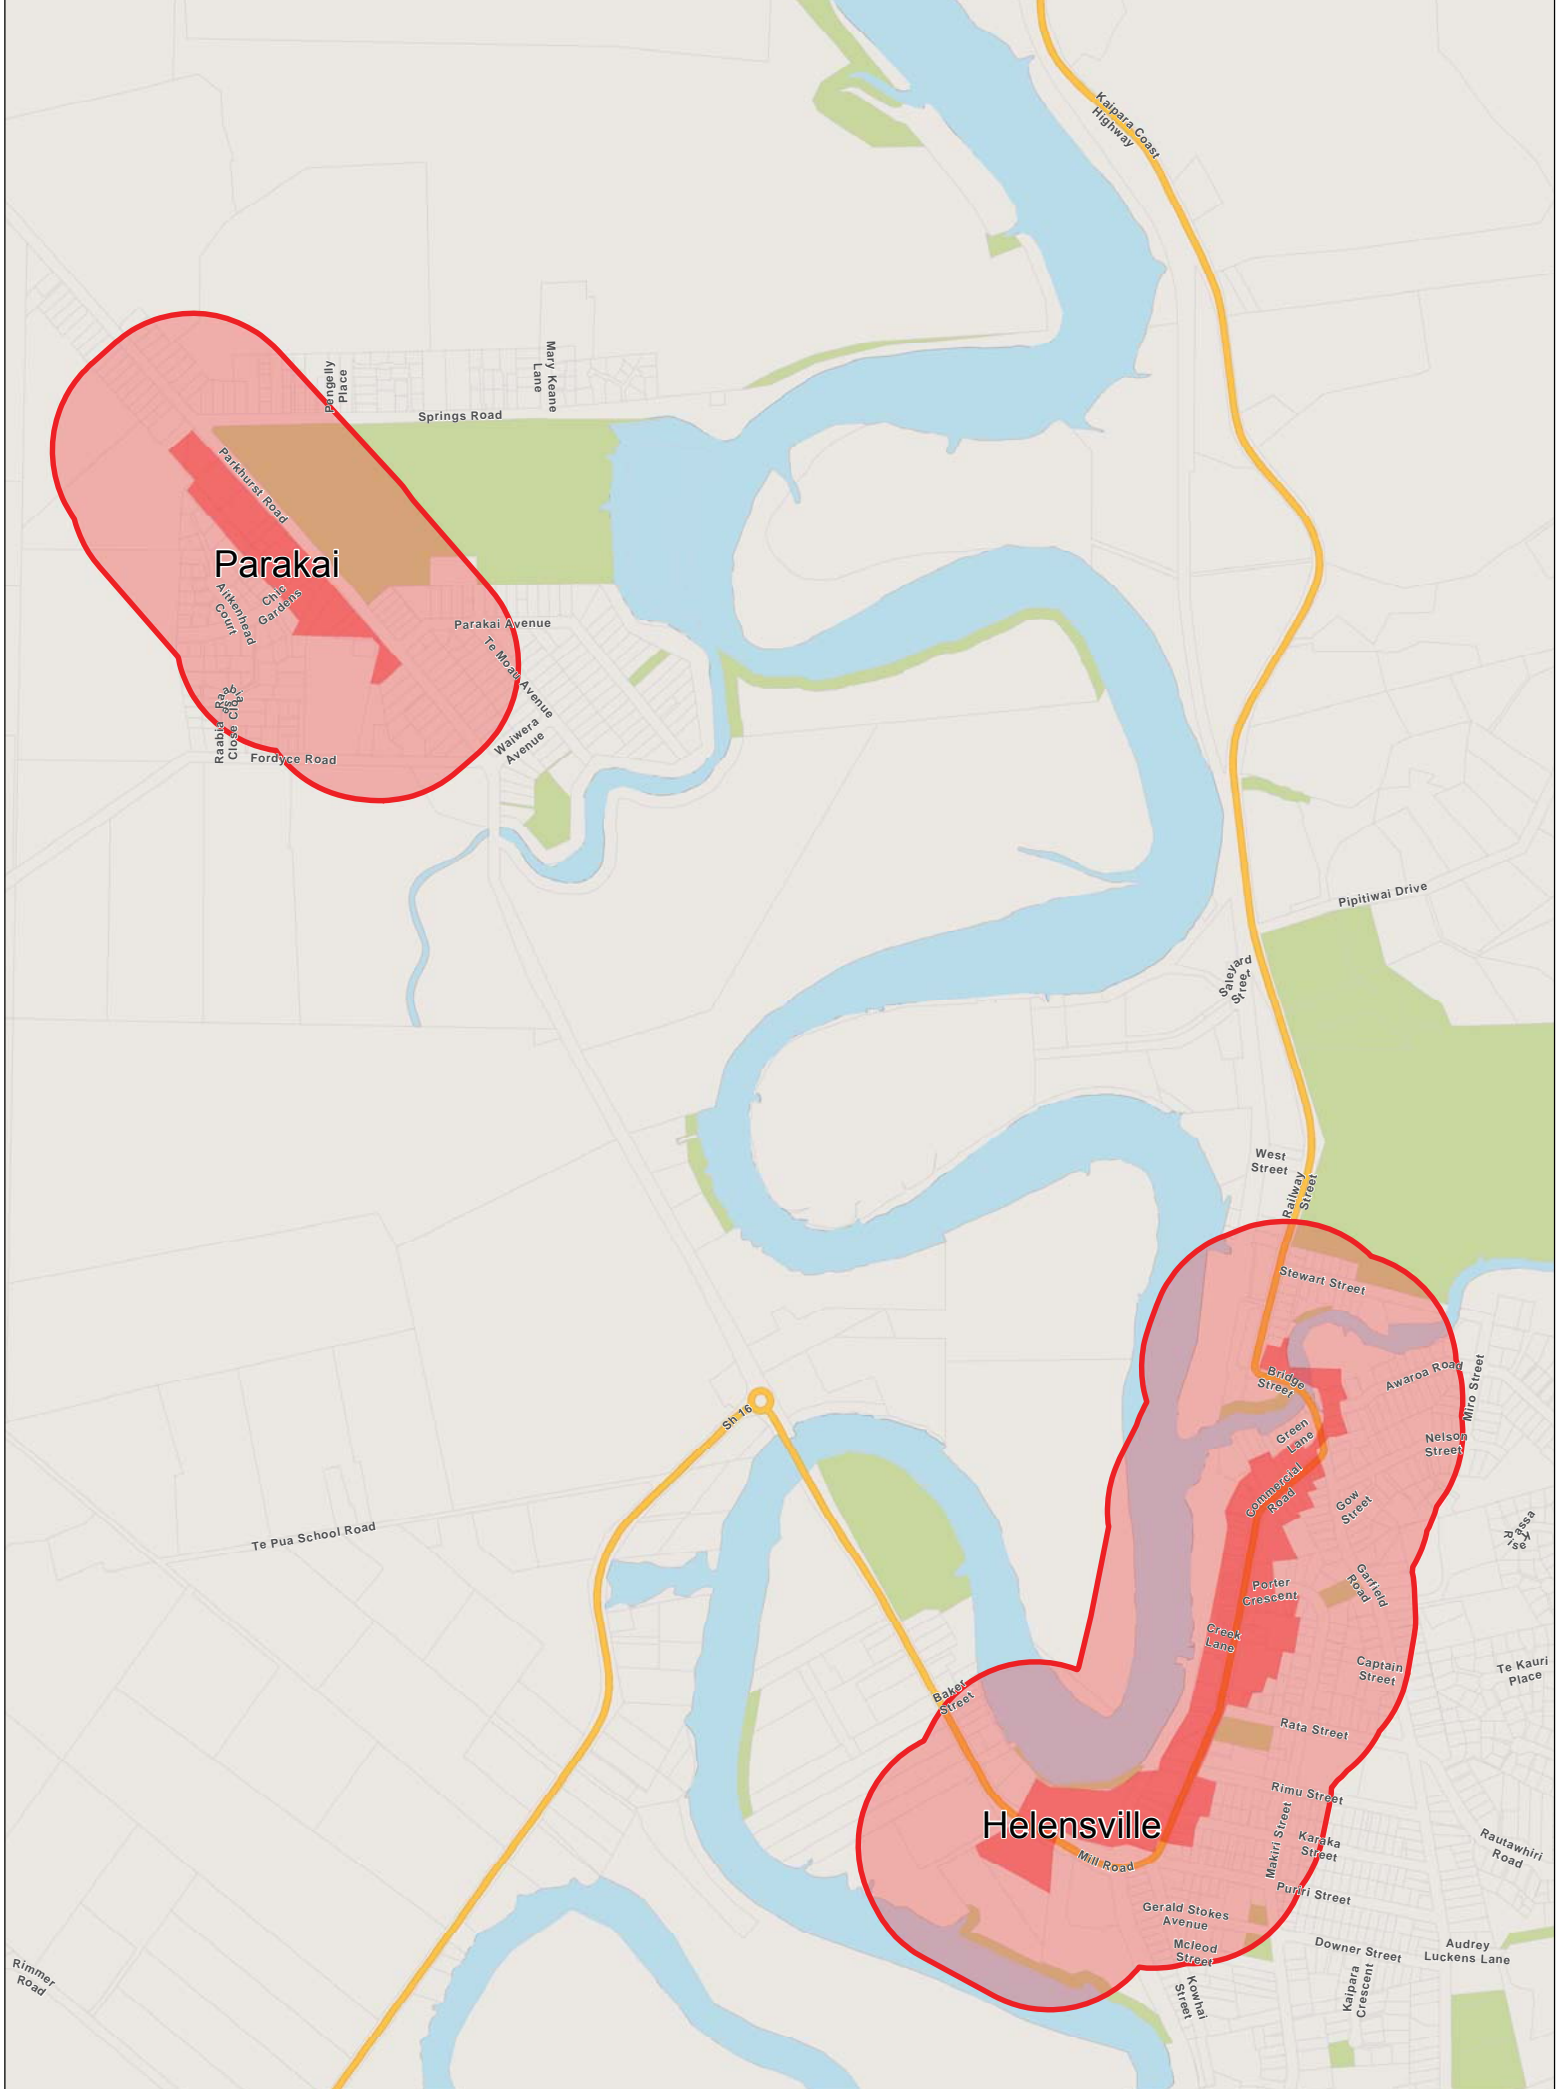

Parakai

Helensville

1. **Legend**
2. Priority Overlay area
   - Business Centre zone

Priority Overlay areas - Helensville / Parakai

Provisional Auckland Council Local Alcohol Policy