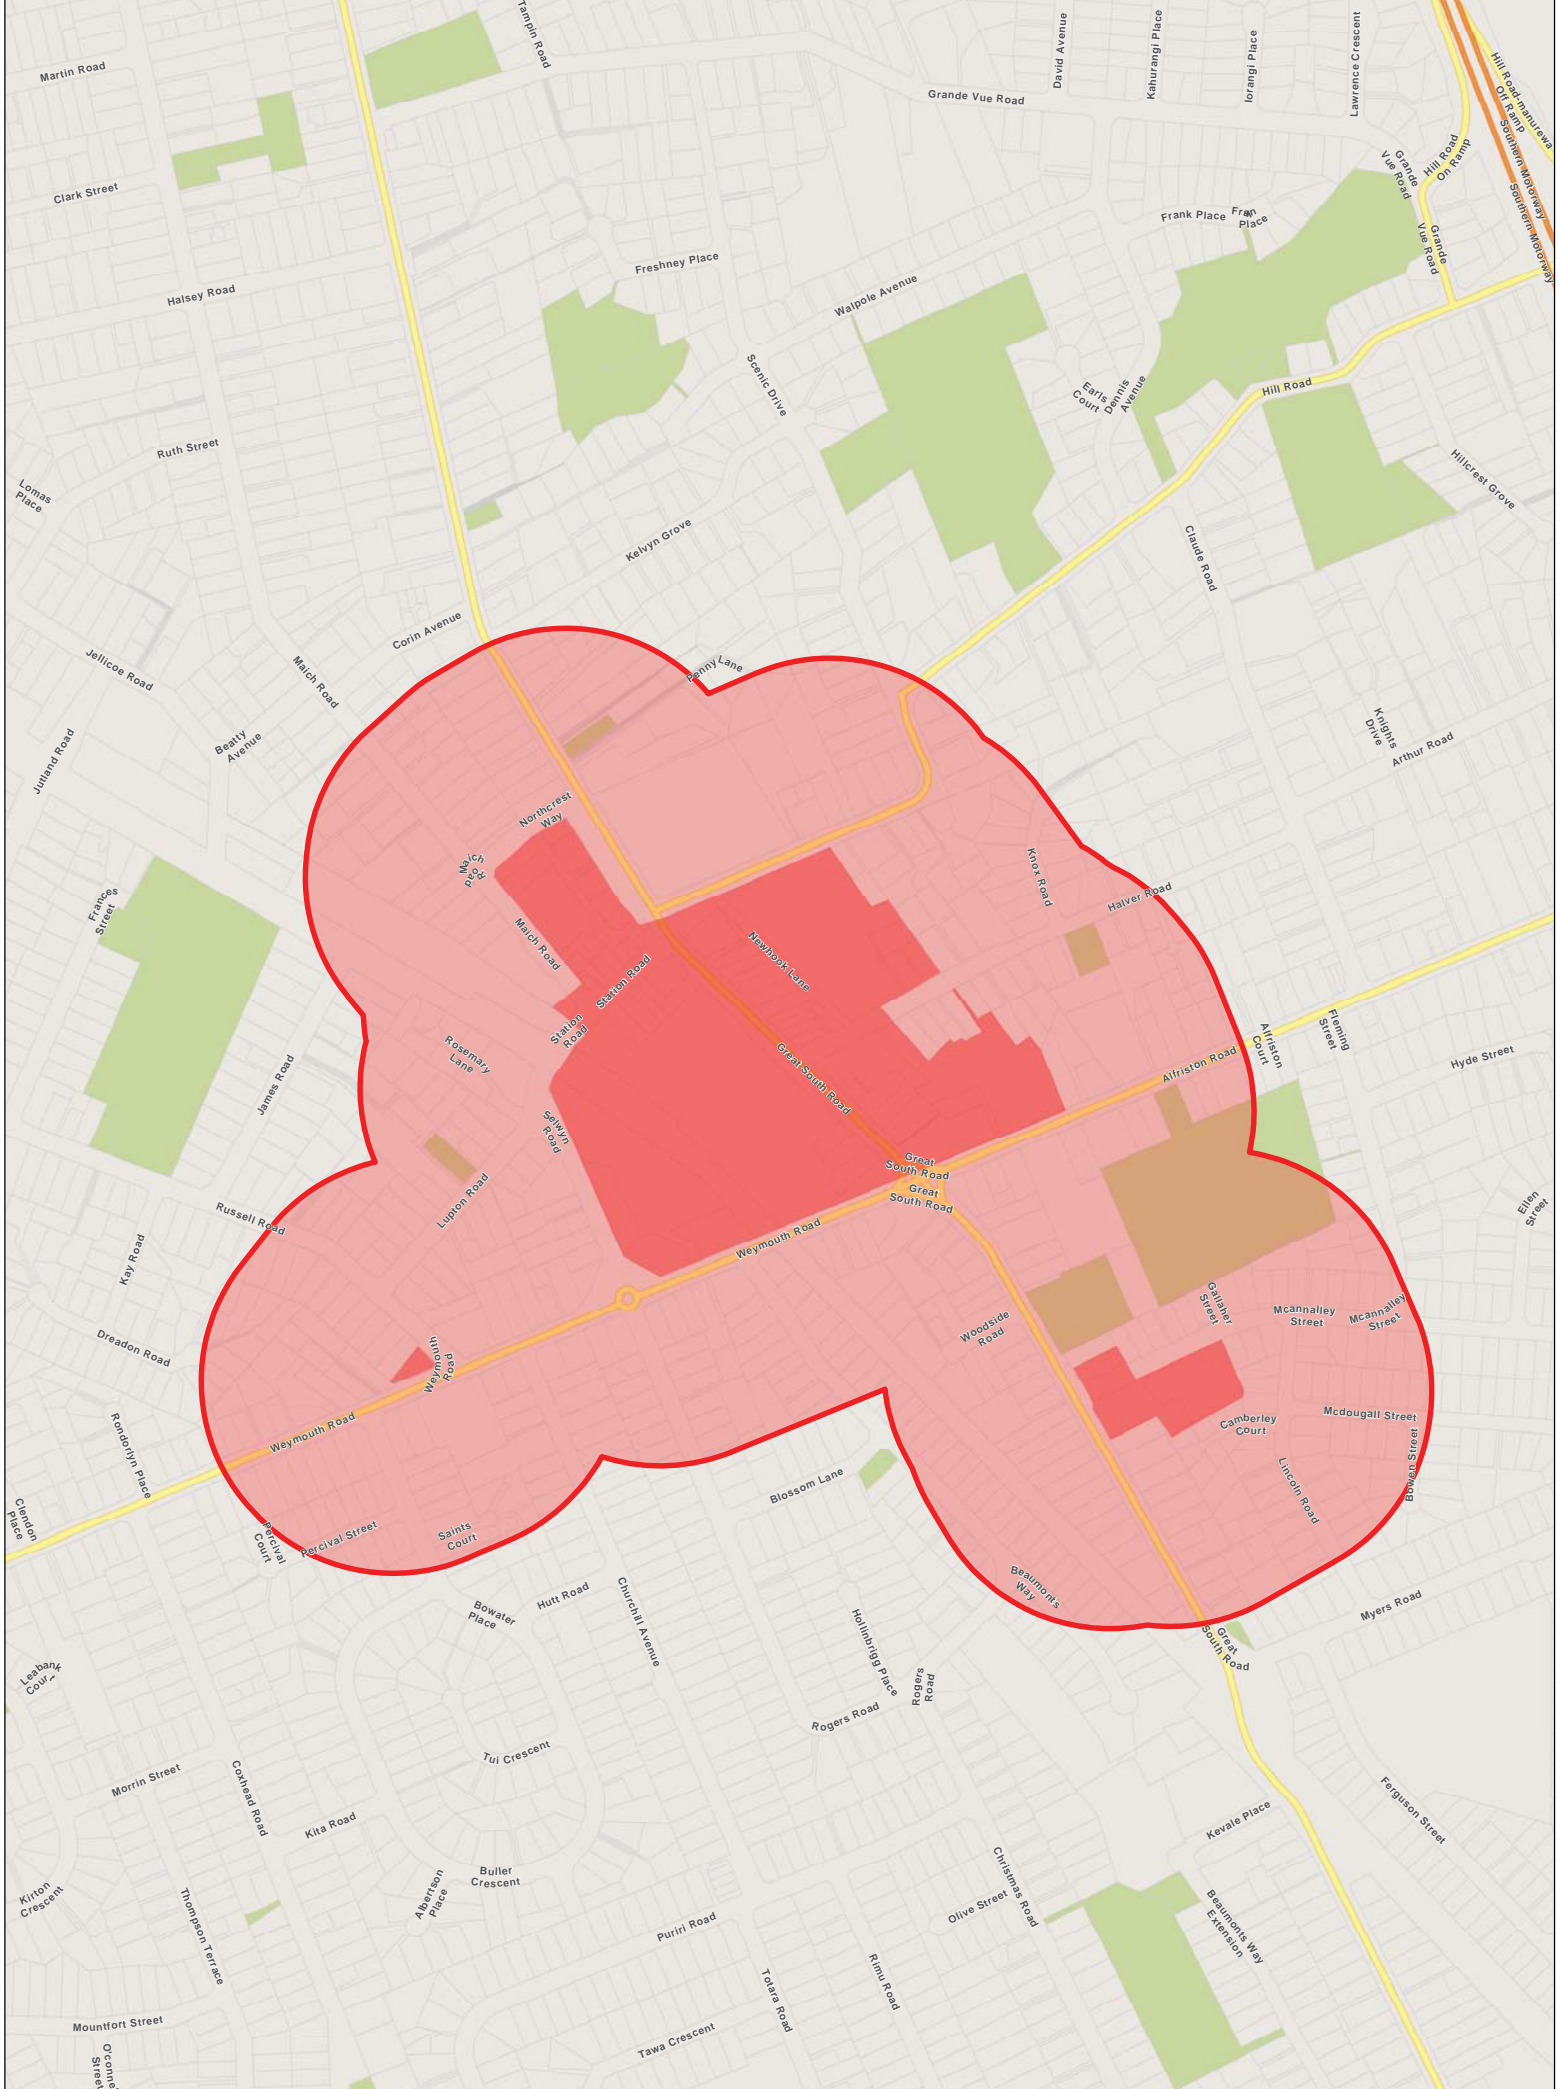

1. **Legend**
2. Priority Overlay area
   - Business Centre zone

Priority Overlay areas - Manurewa

Provisional Auckland Council Local Alcohol Policy