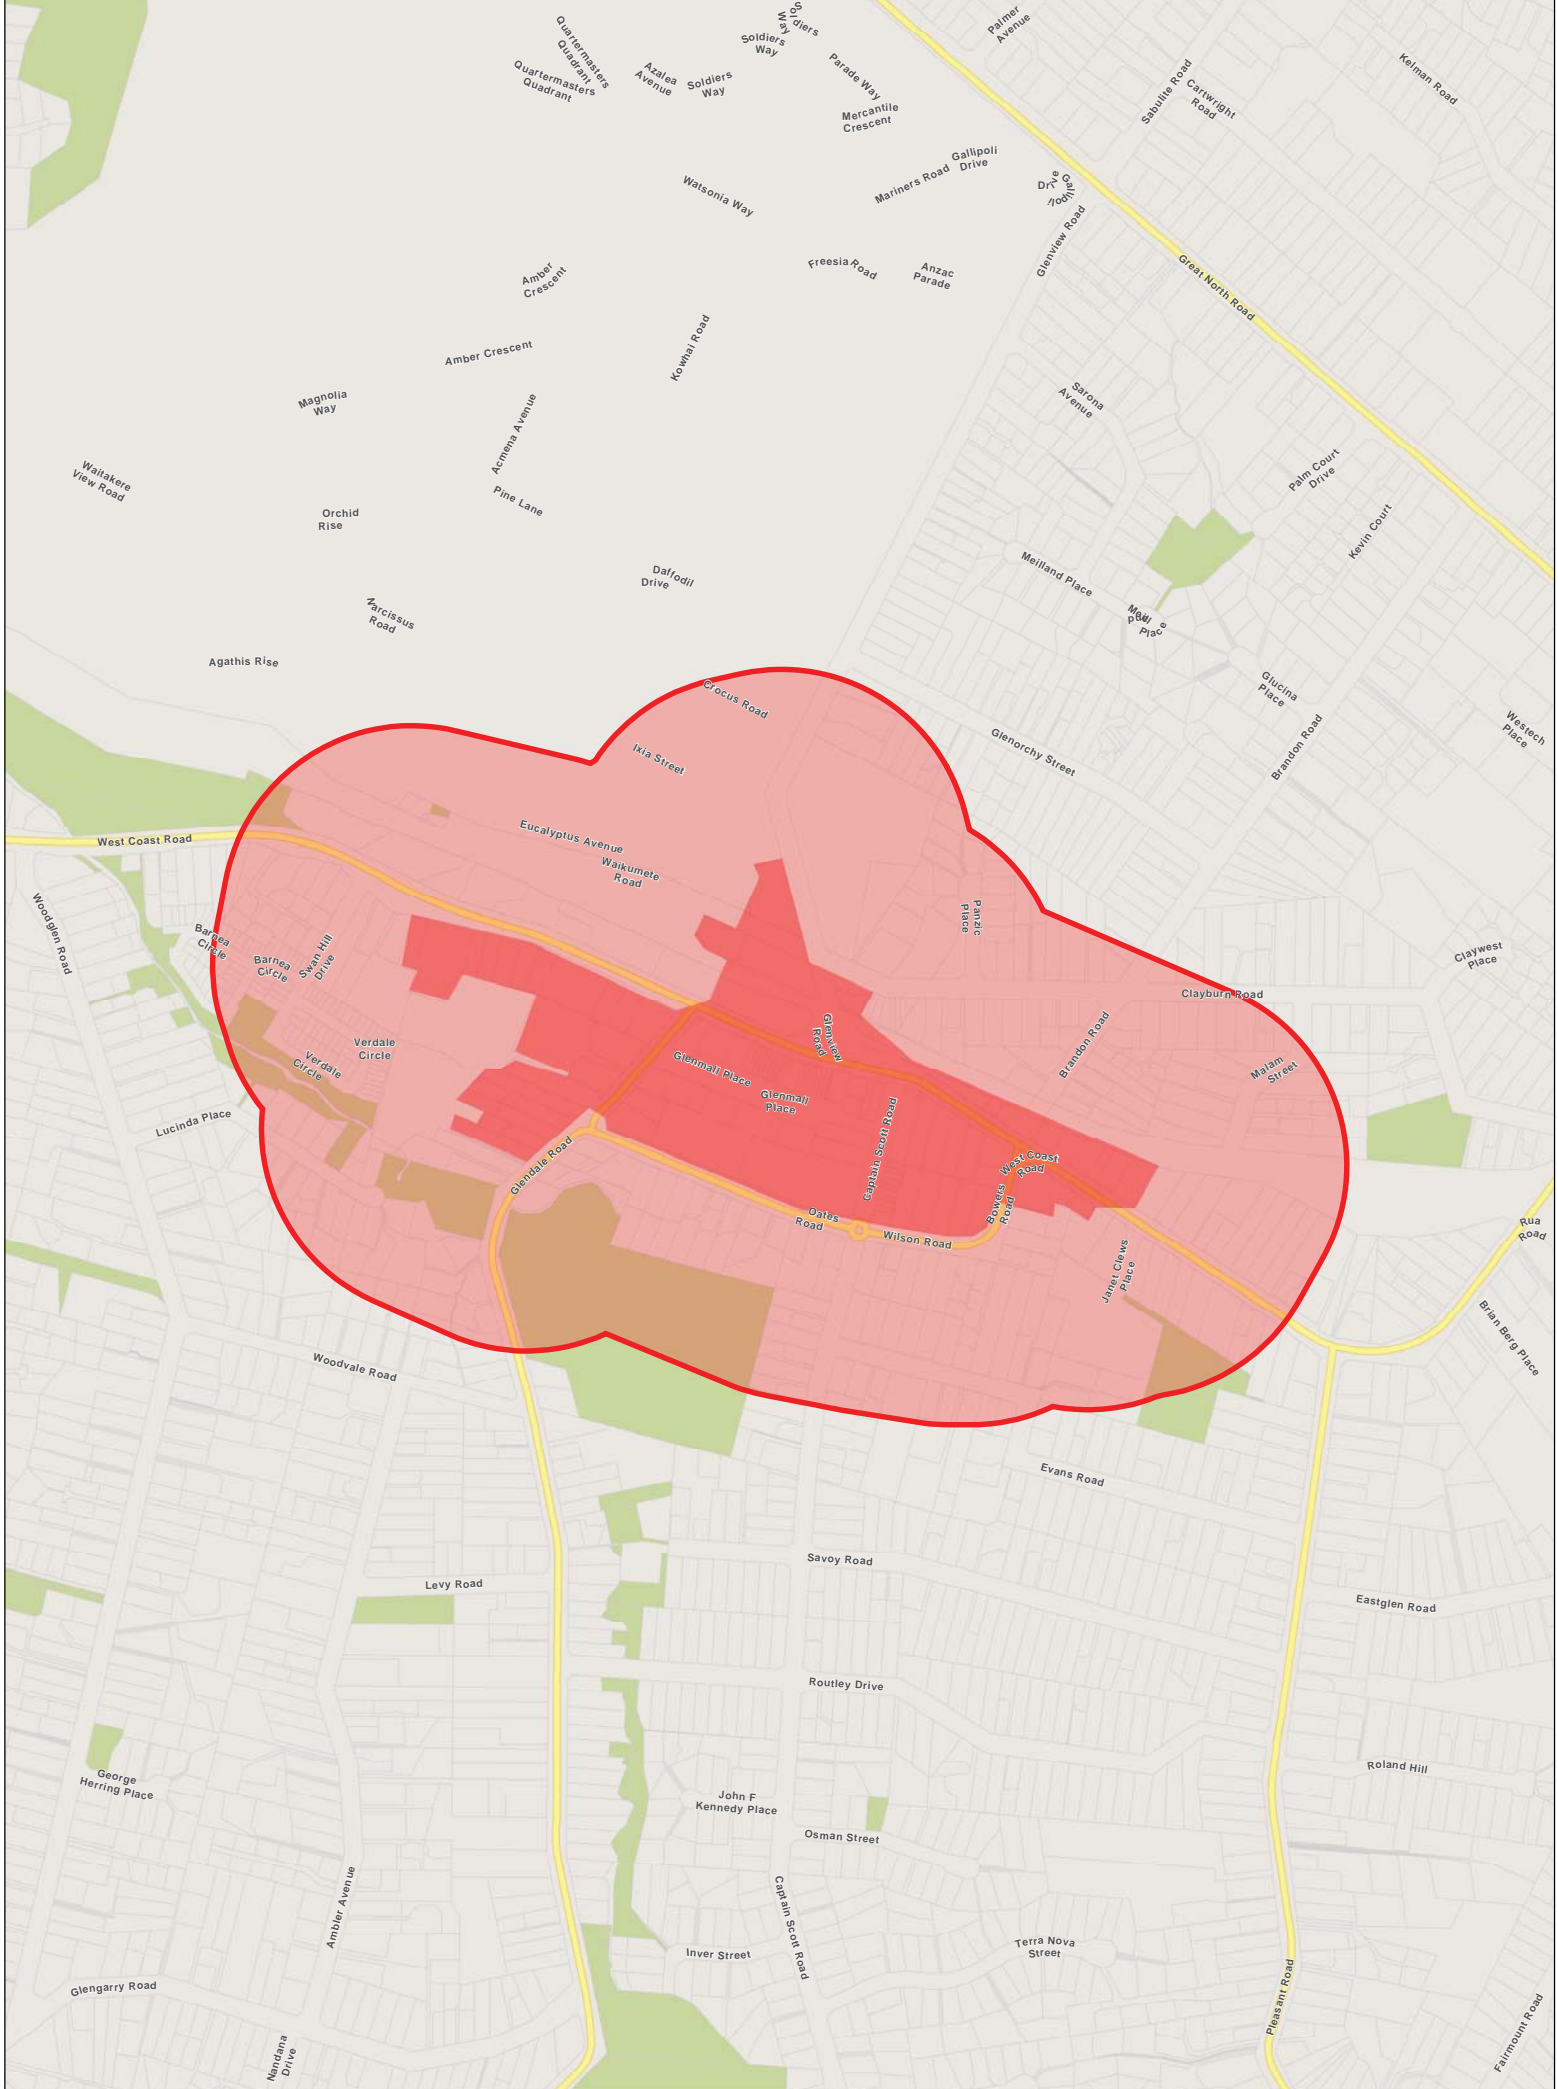

1. **Legend**
2. Priority Overlay area
   - Business Centre zone

Priority Overlay areas - Glen Eden

Provisional Auckland Council Local Alcohol Policy