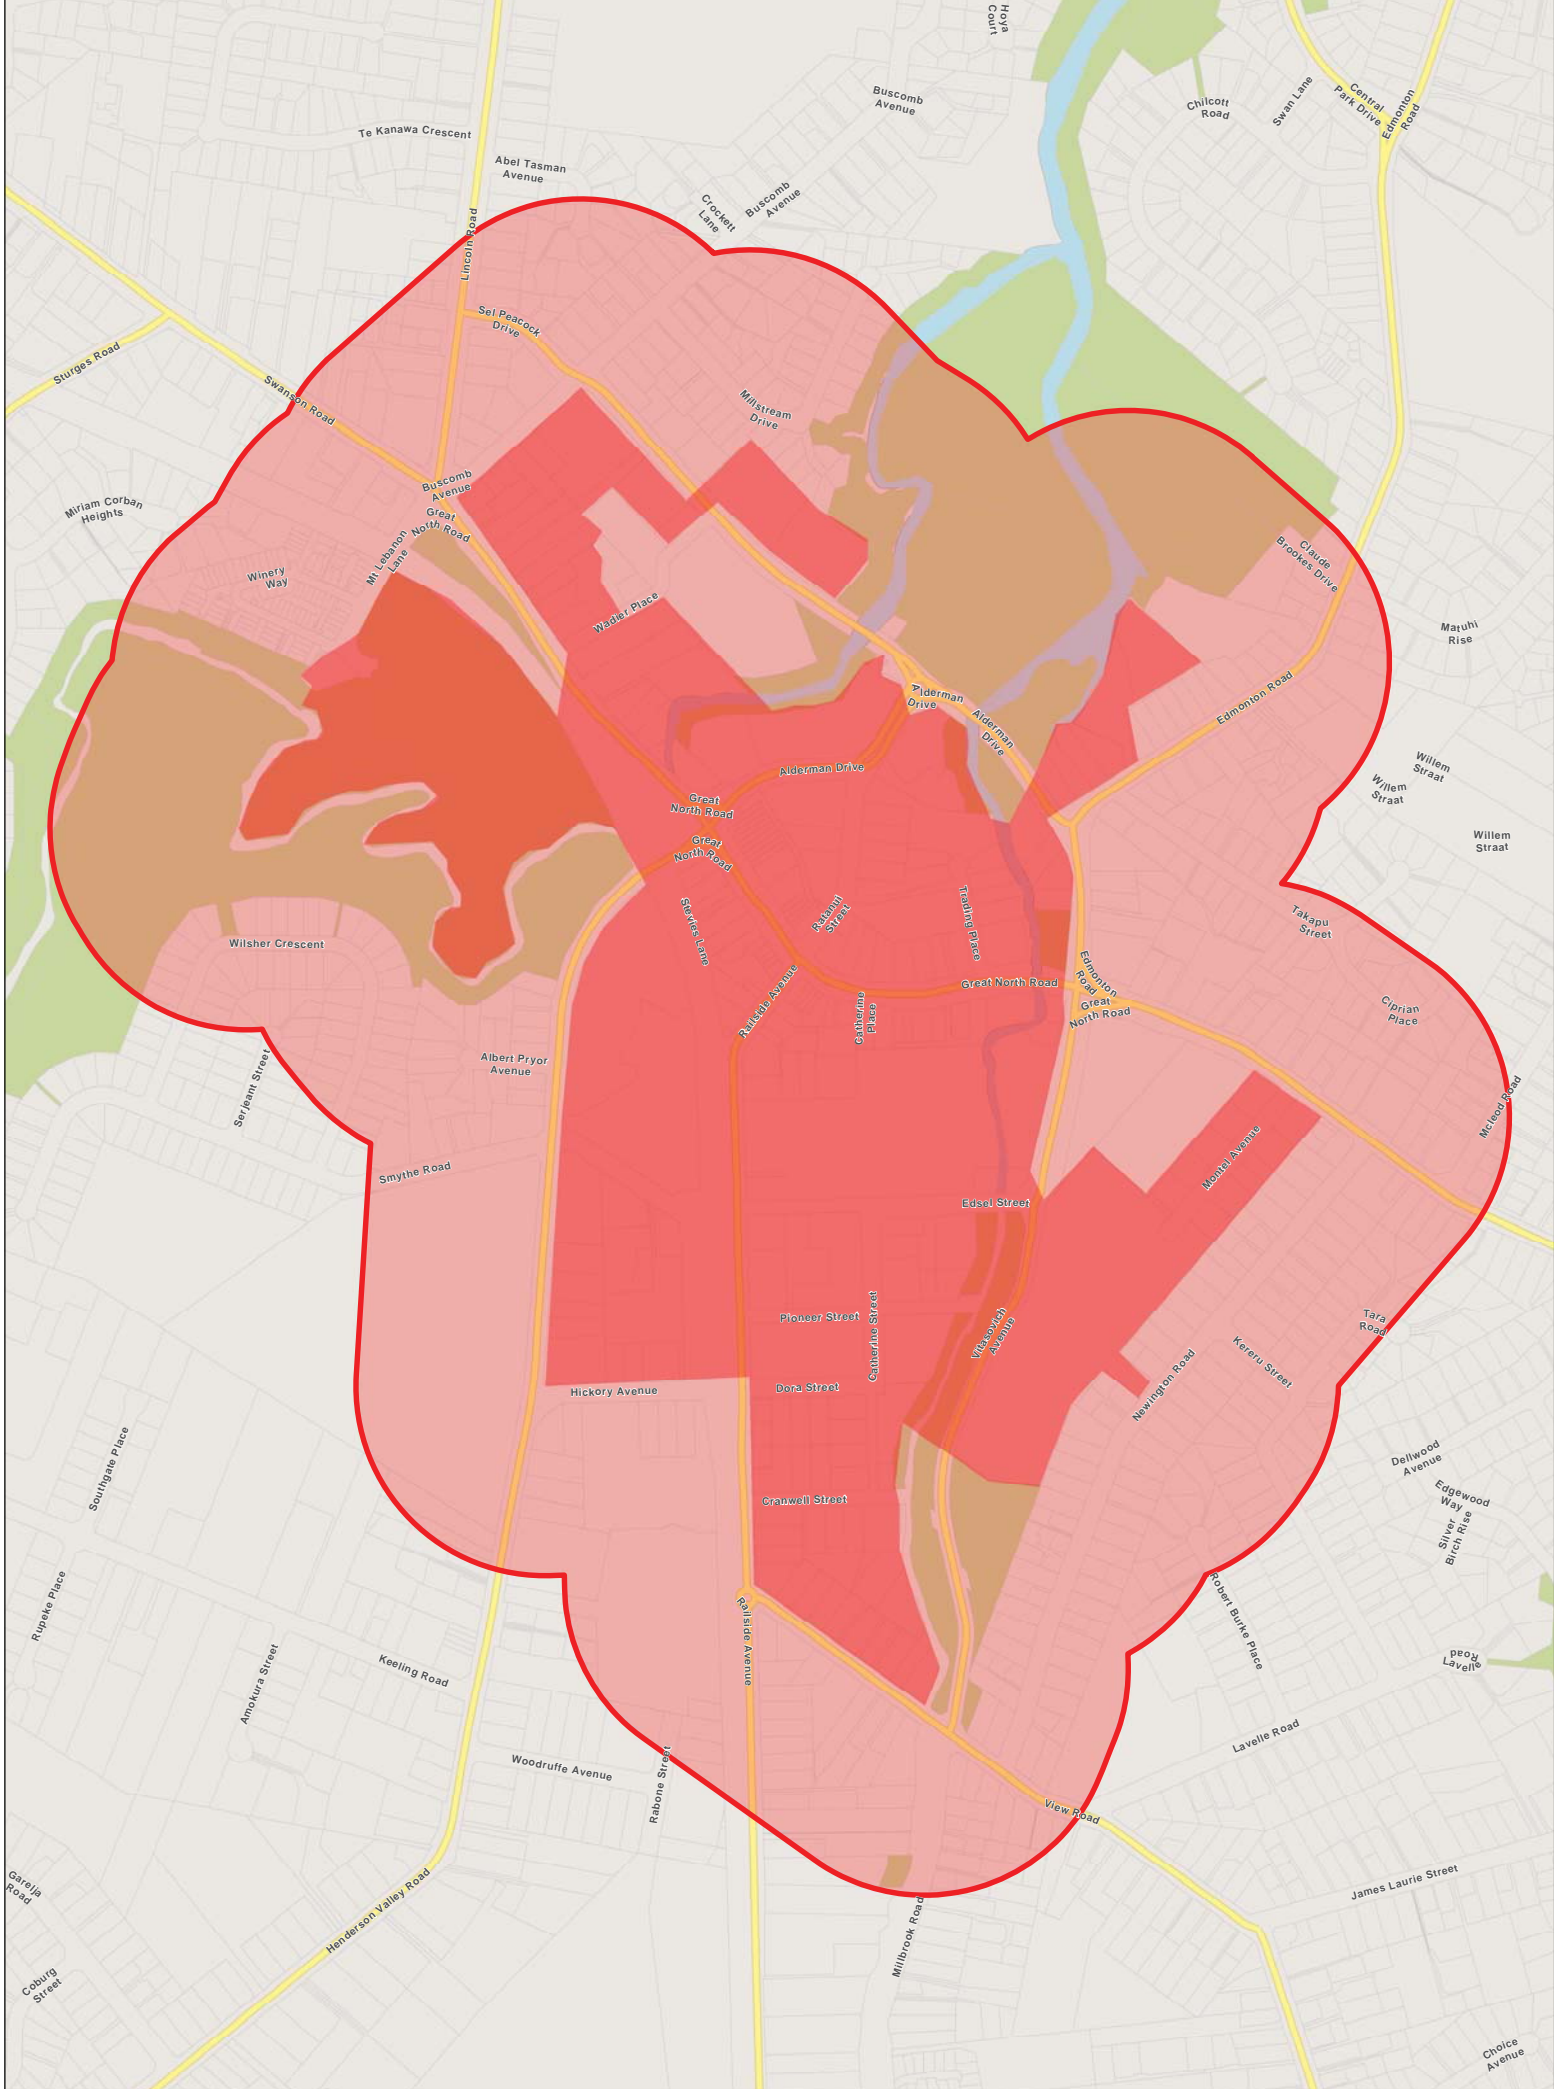

Legend
 Priority Overlay area
 Business Centre zone

Priority Overlay areas - Henderson Provisional Auckland Council Local Alcohol Policy