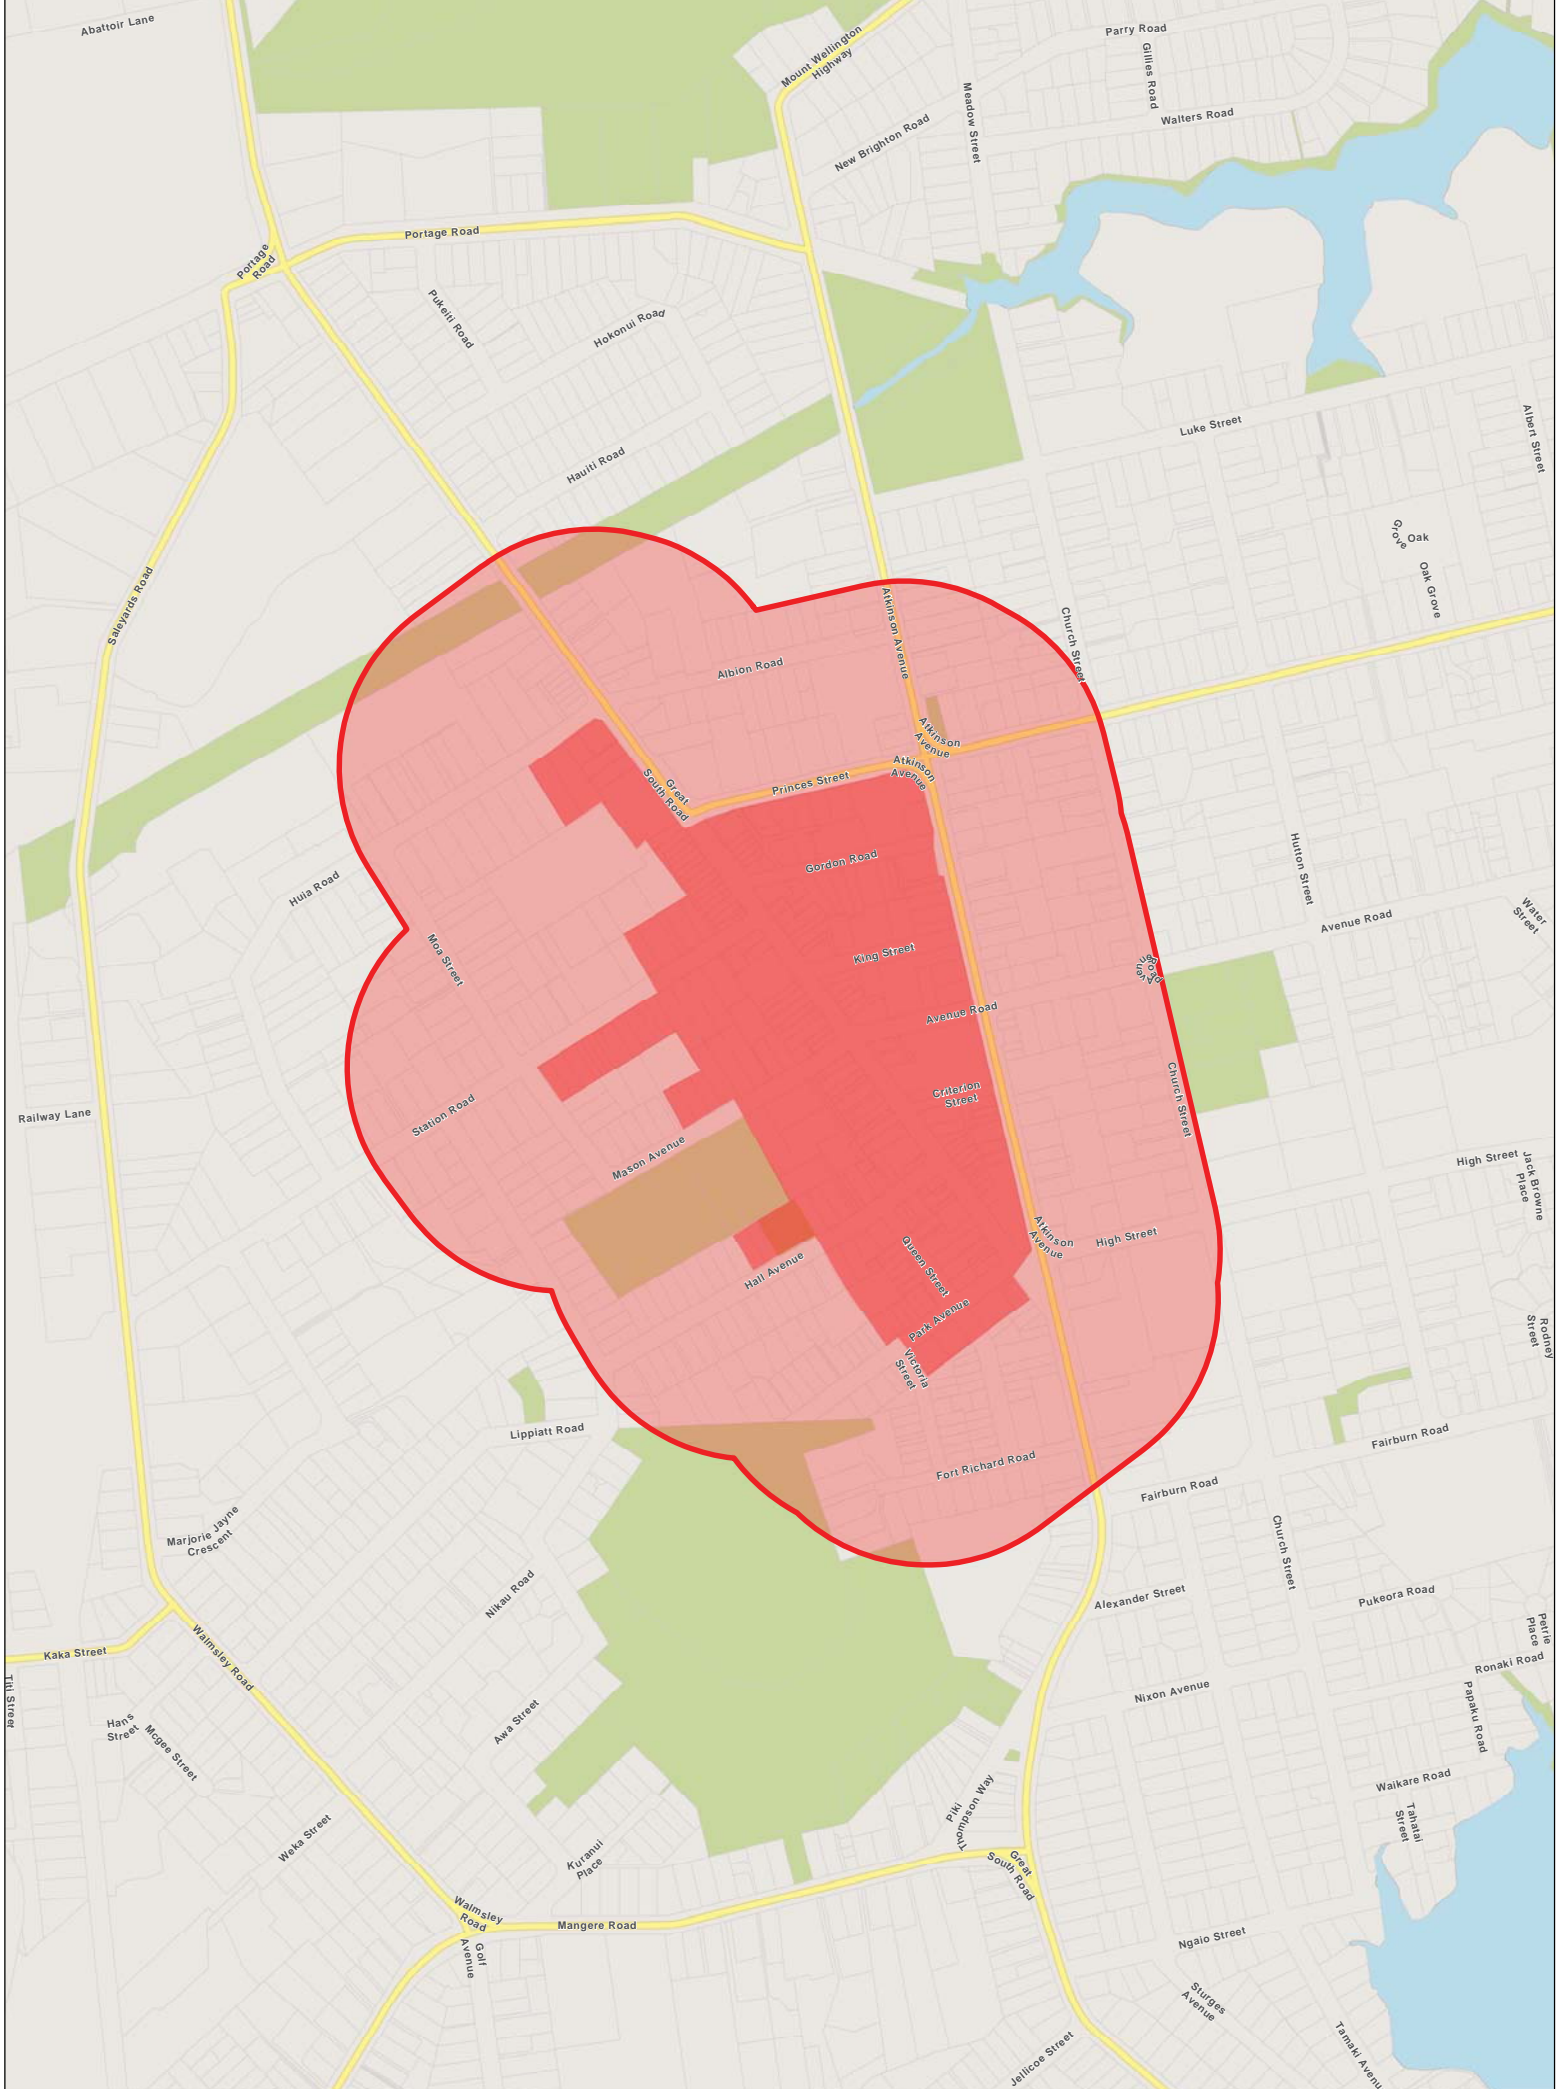

1. **Legend**
2. Priority Overlay area
   - Business Centre zone

Priority Overlay areas - Otahuhu

Provisional Auckland Council Local Alcohol Policy