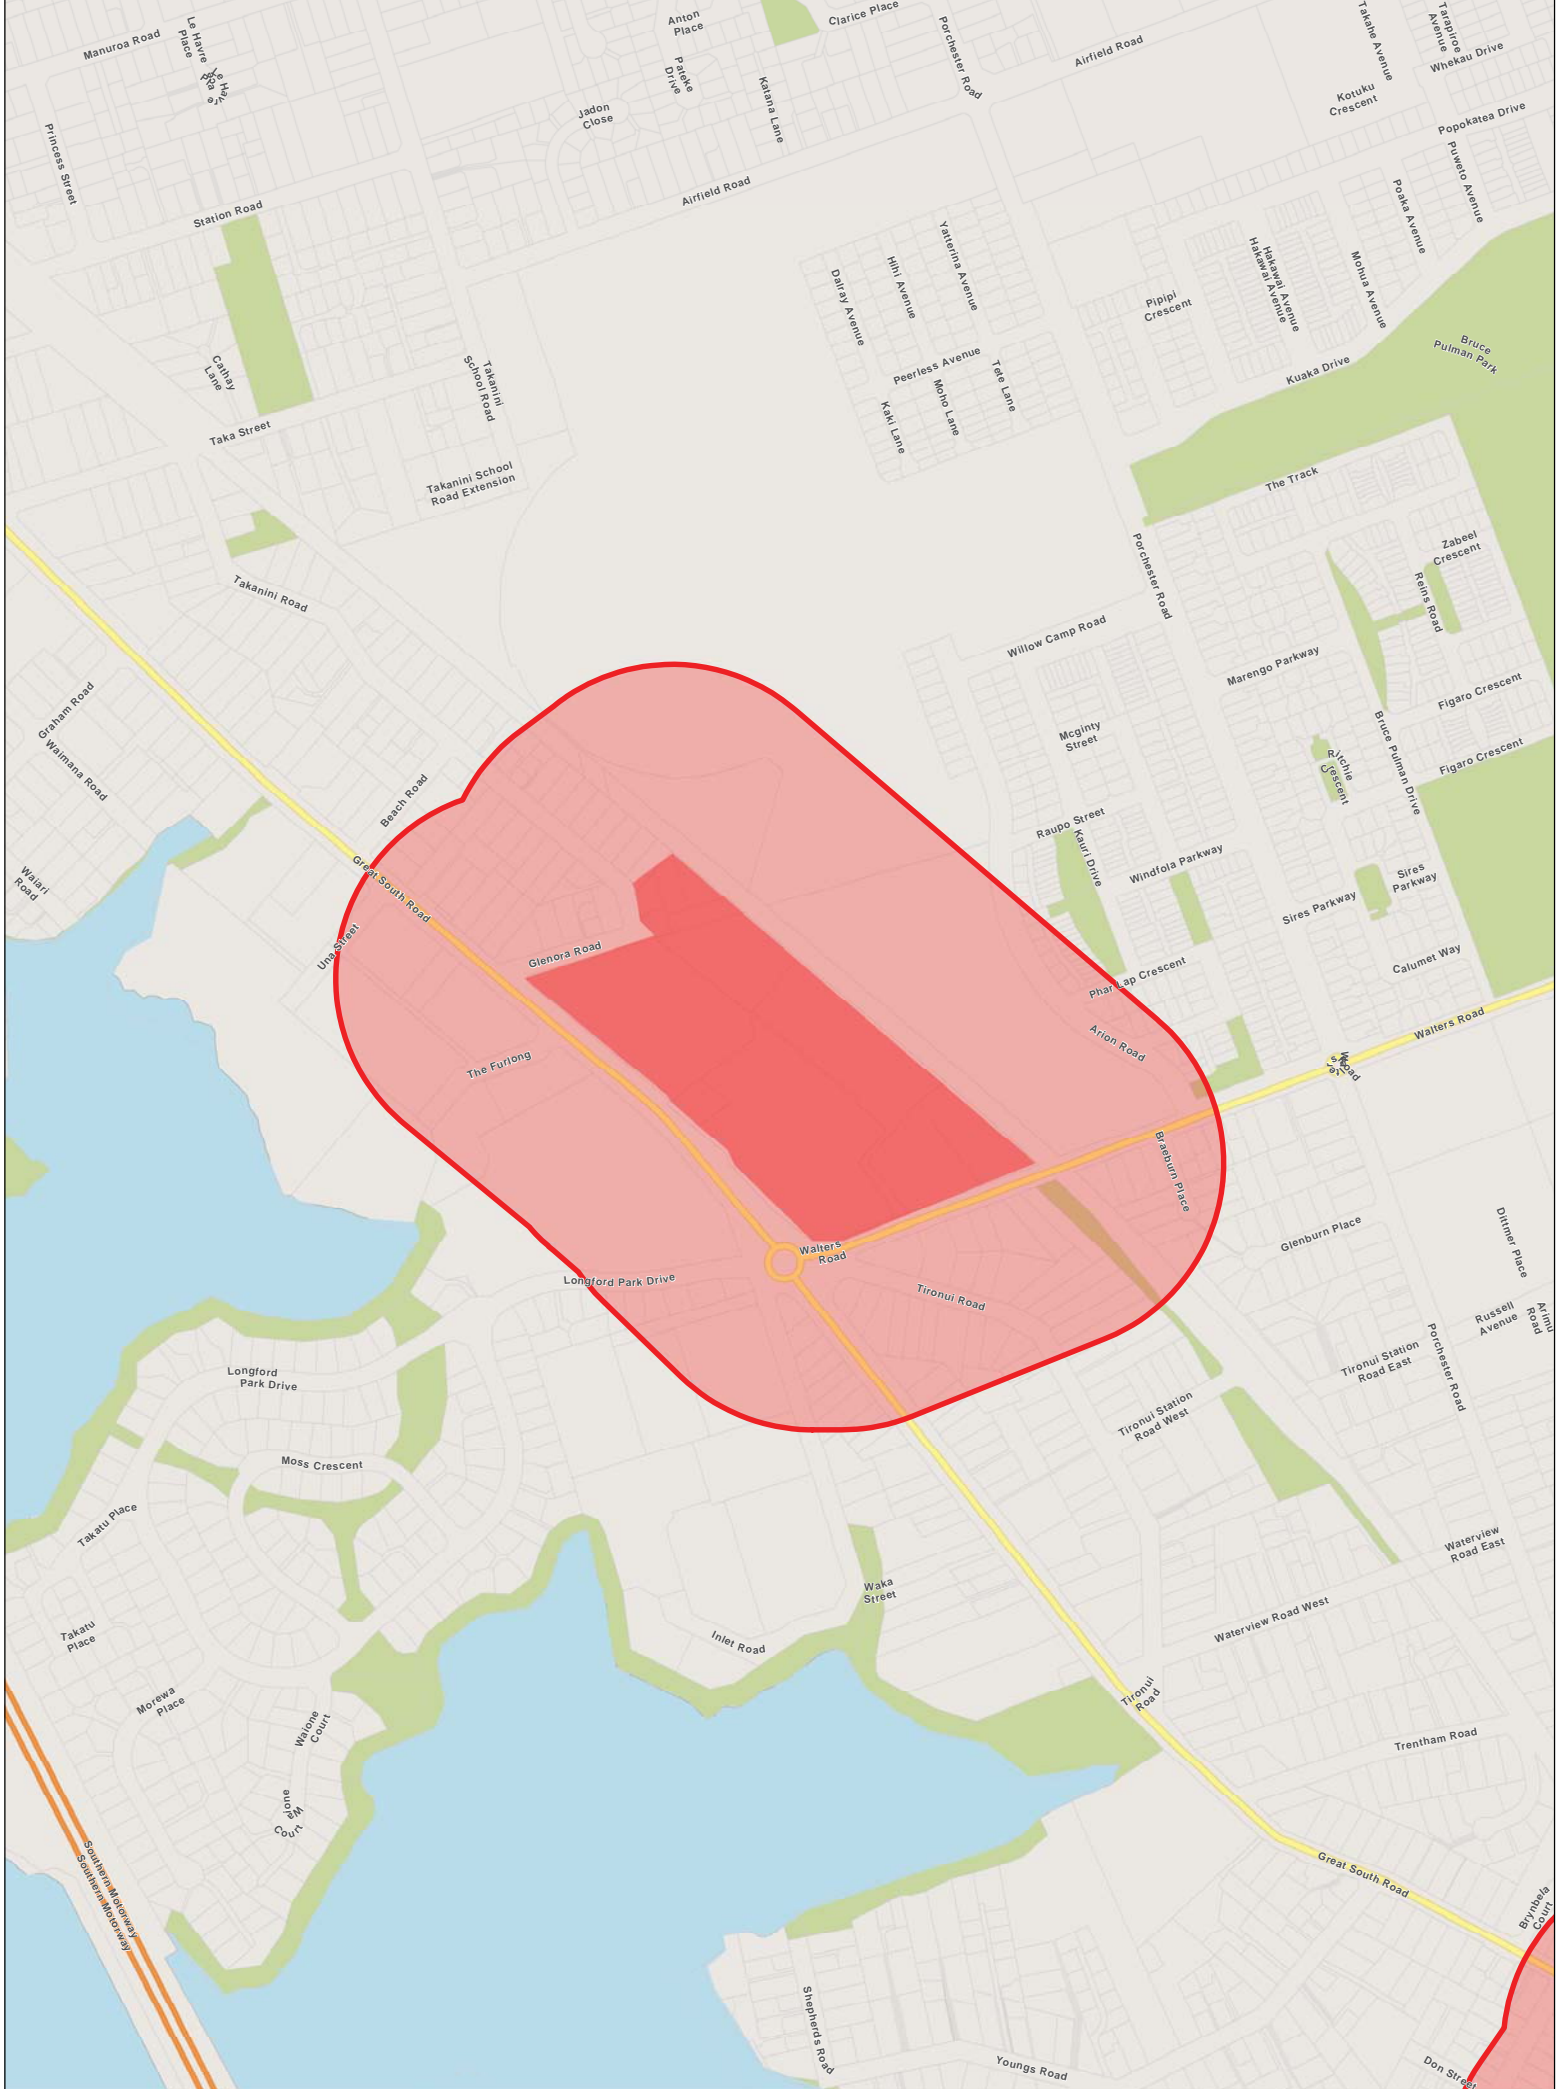

1. **Legend**
2. Priority Overlay area
   - Business Centre zone

Priority Overlay areas - Takanini

Provisional Auckland Council Local Alcohol Policy