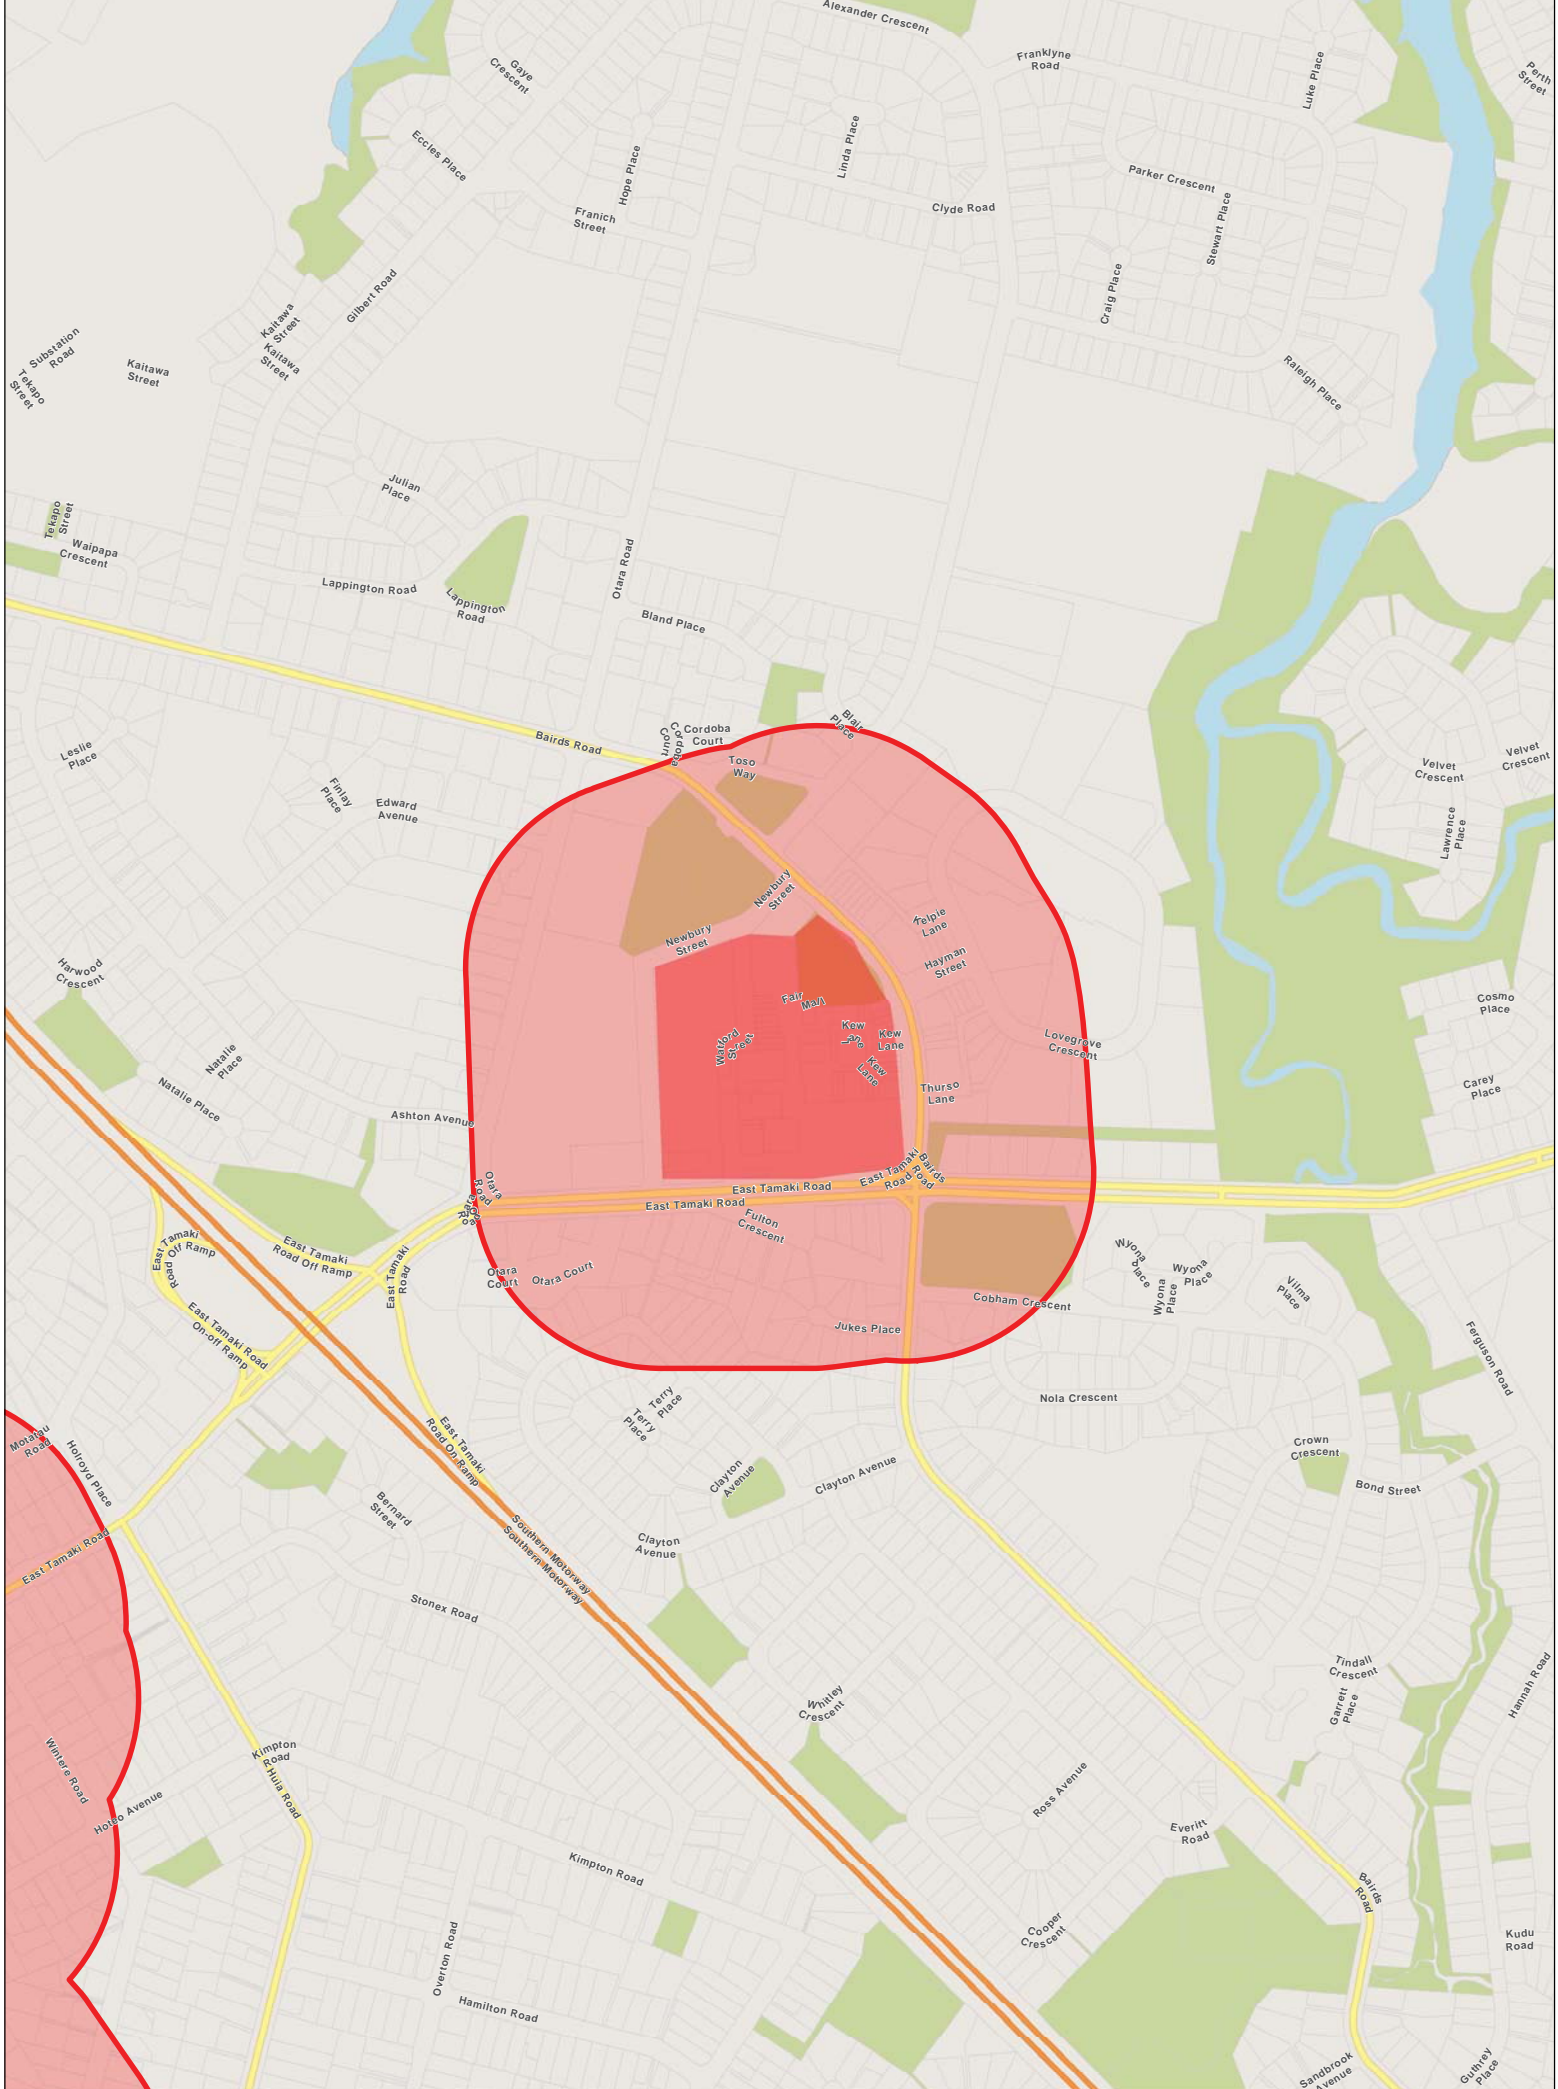

1. **Legend**
2. Priority Overlay area
   - Business Centre zone

Priority Overlay areas - Otaara

Provisional Auckland Council Local Alcohol Policy