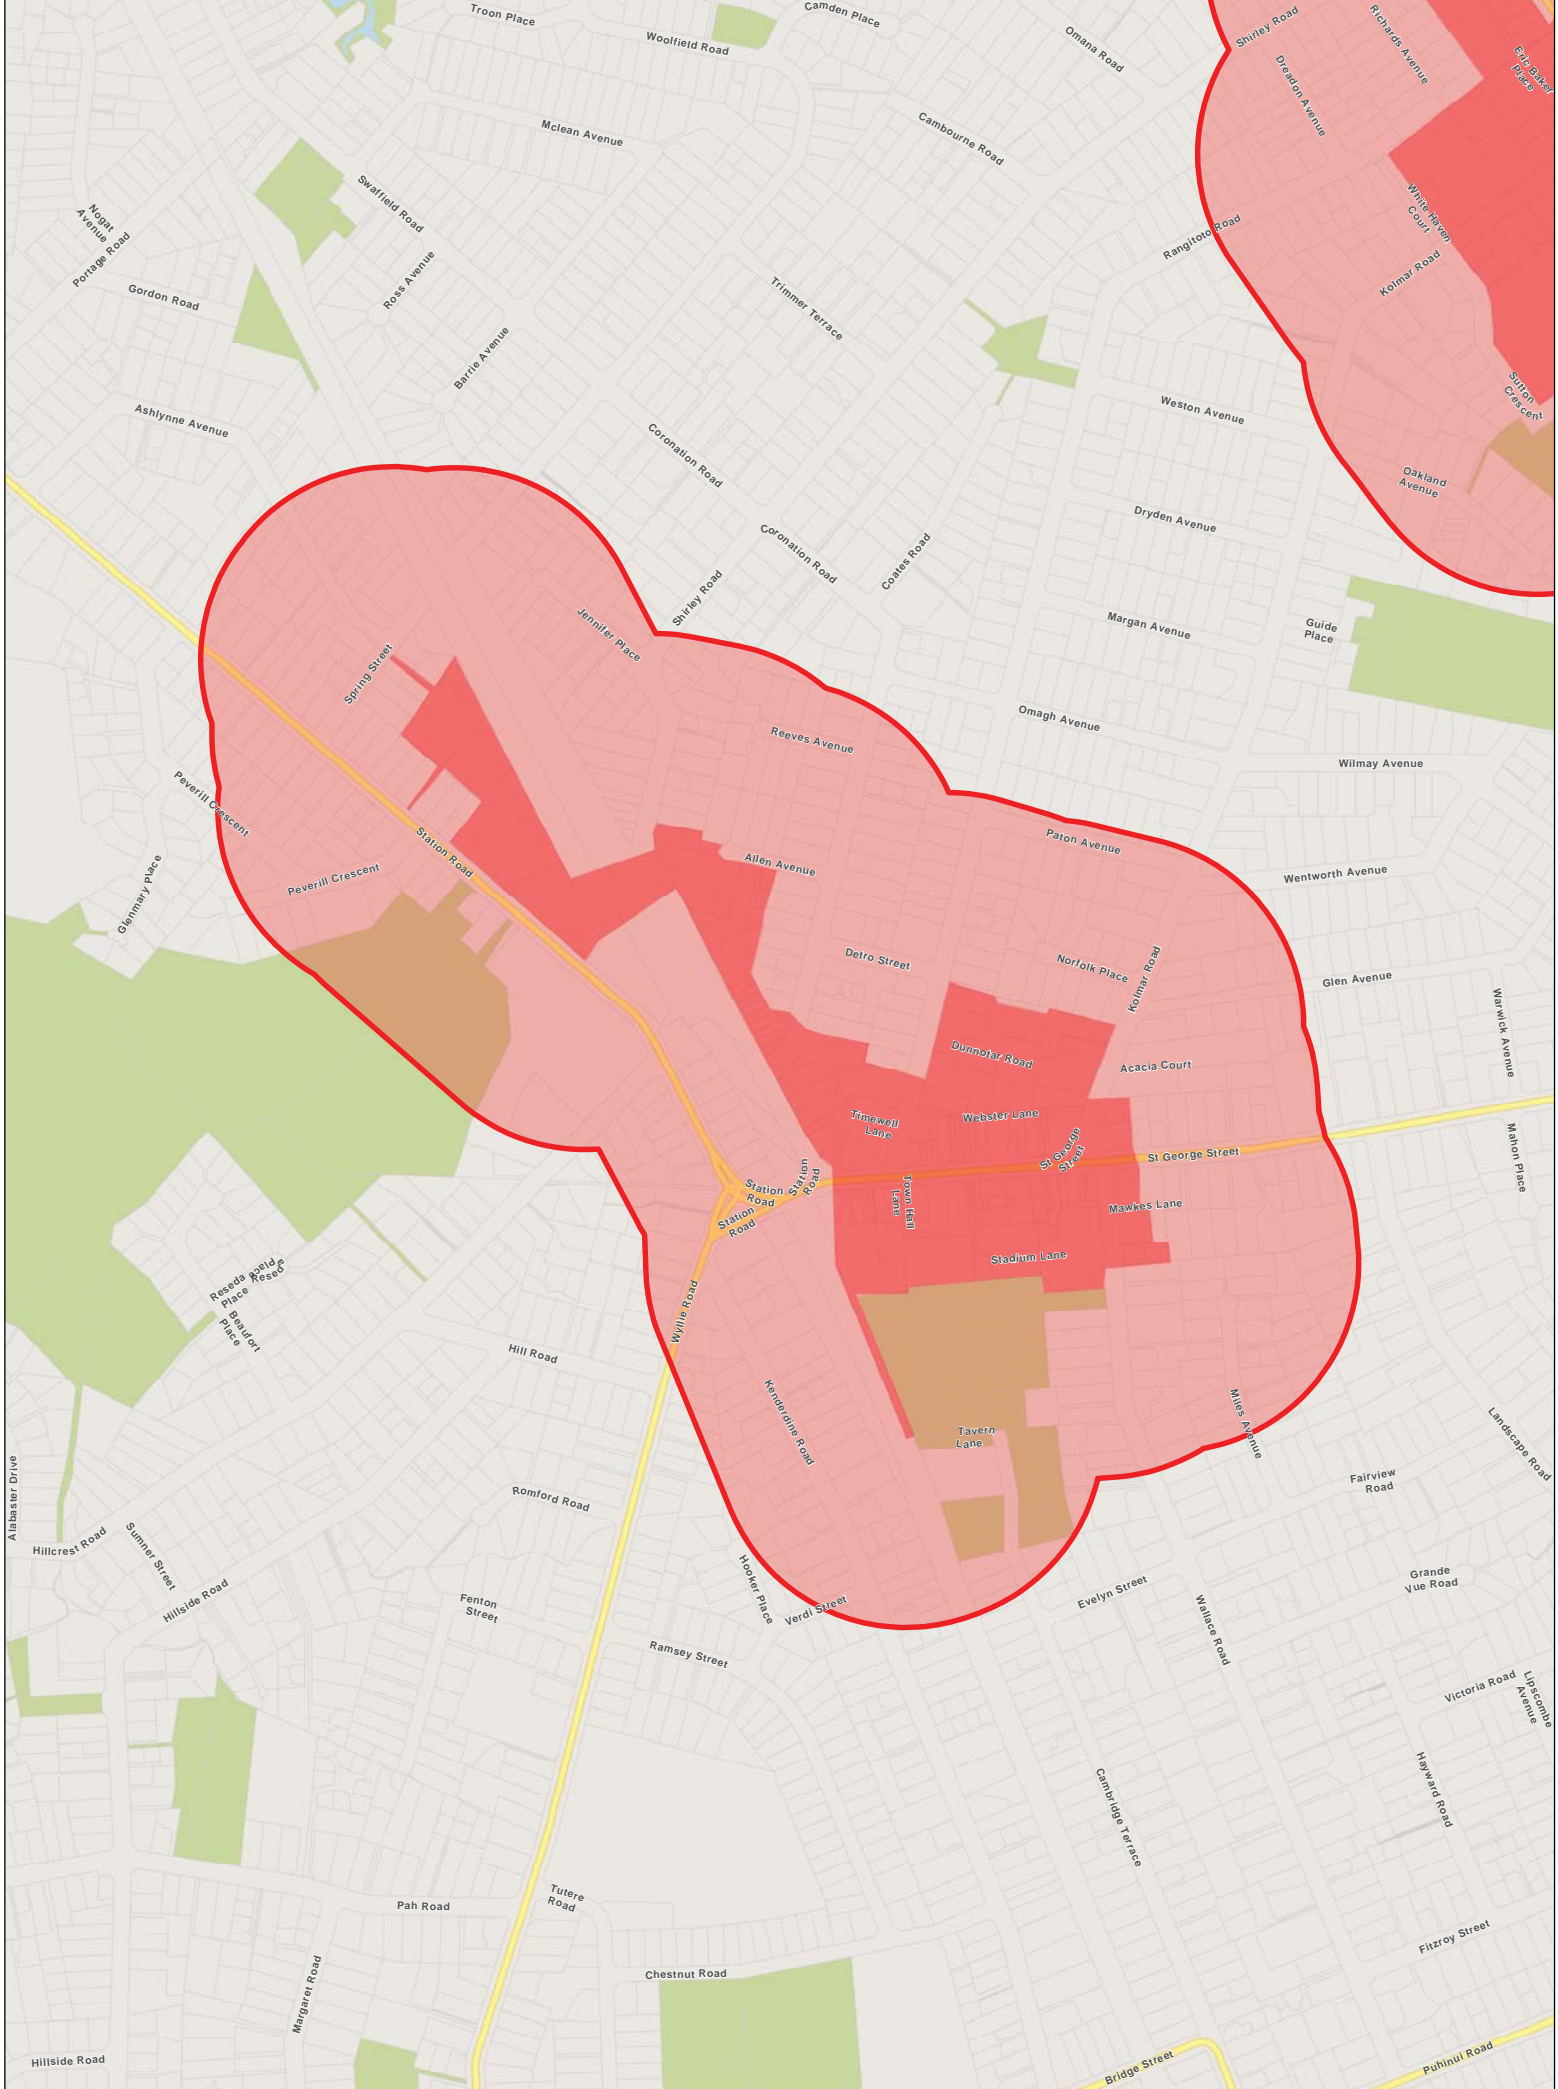

1. **Legend**
2. Priority Overlay area
   - Business Centre zone

Priority Overlay areas - Papatōetoe

Provisional Auckland Council Local Alcohol Policy