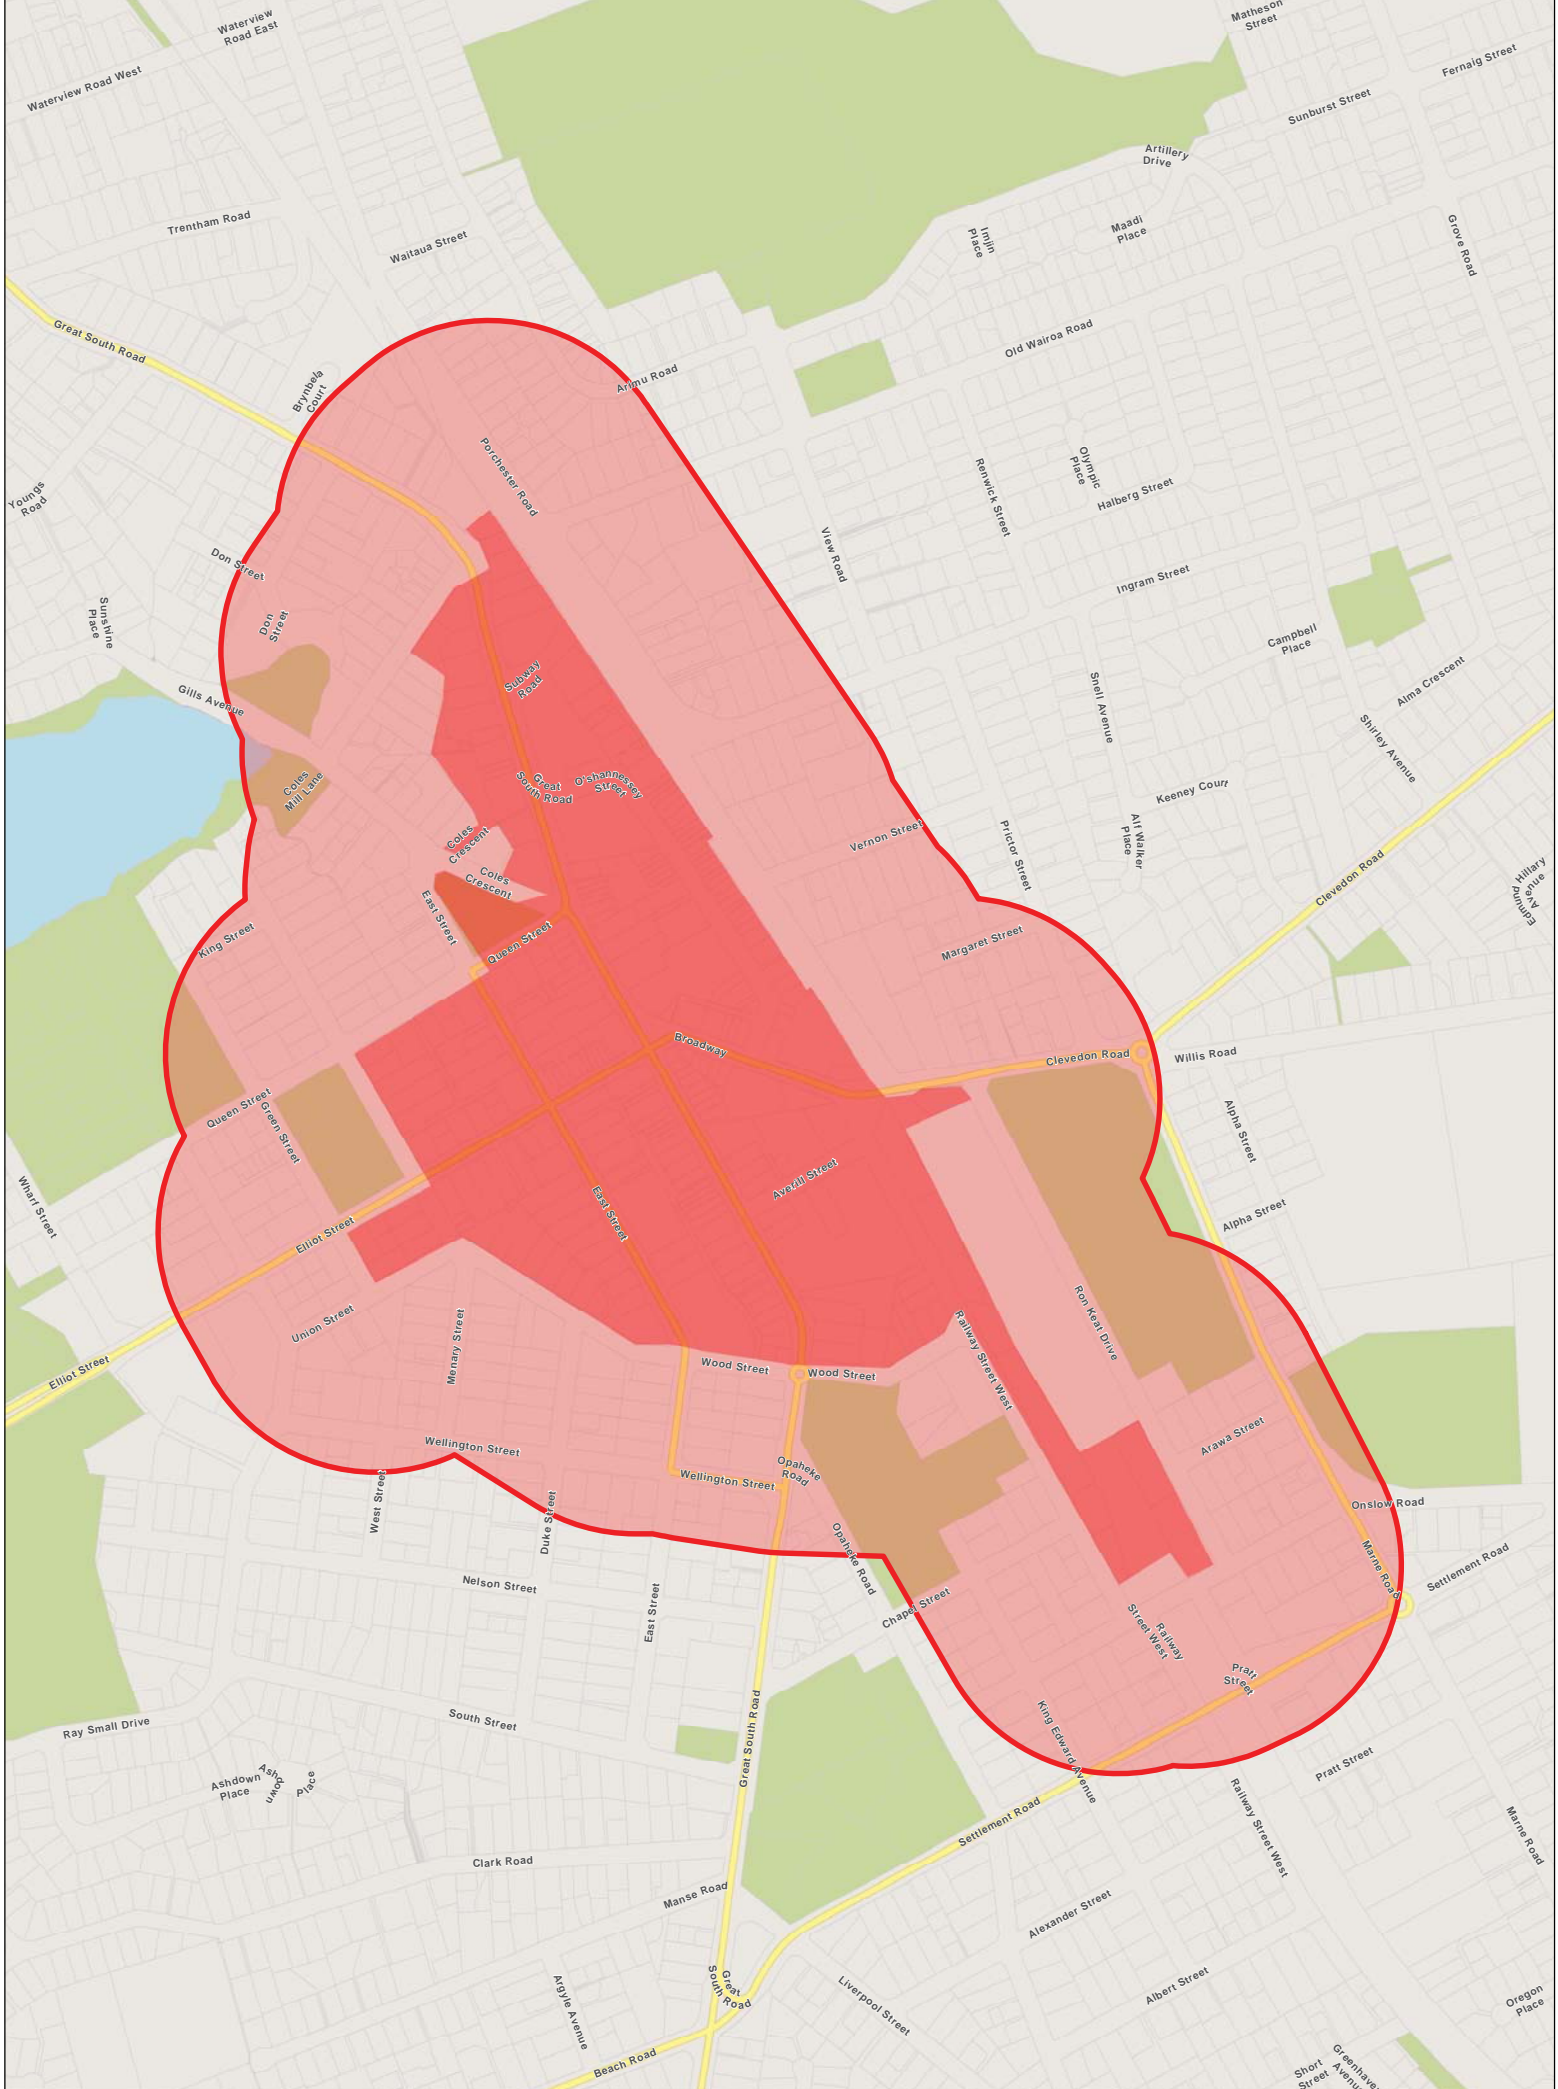

1. **Legend**
2. Priority Overlay area
   - Business Centre zone

Priority Overlay areas - Papakura

Provisional Auckland Council Local Alcohol Policy