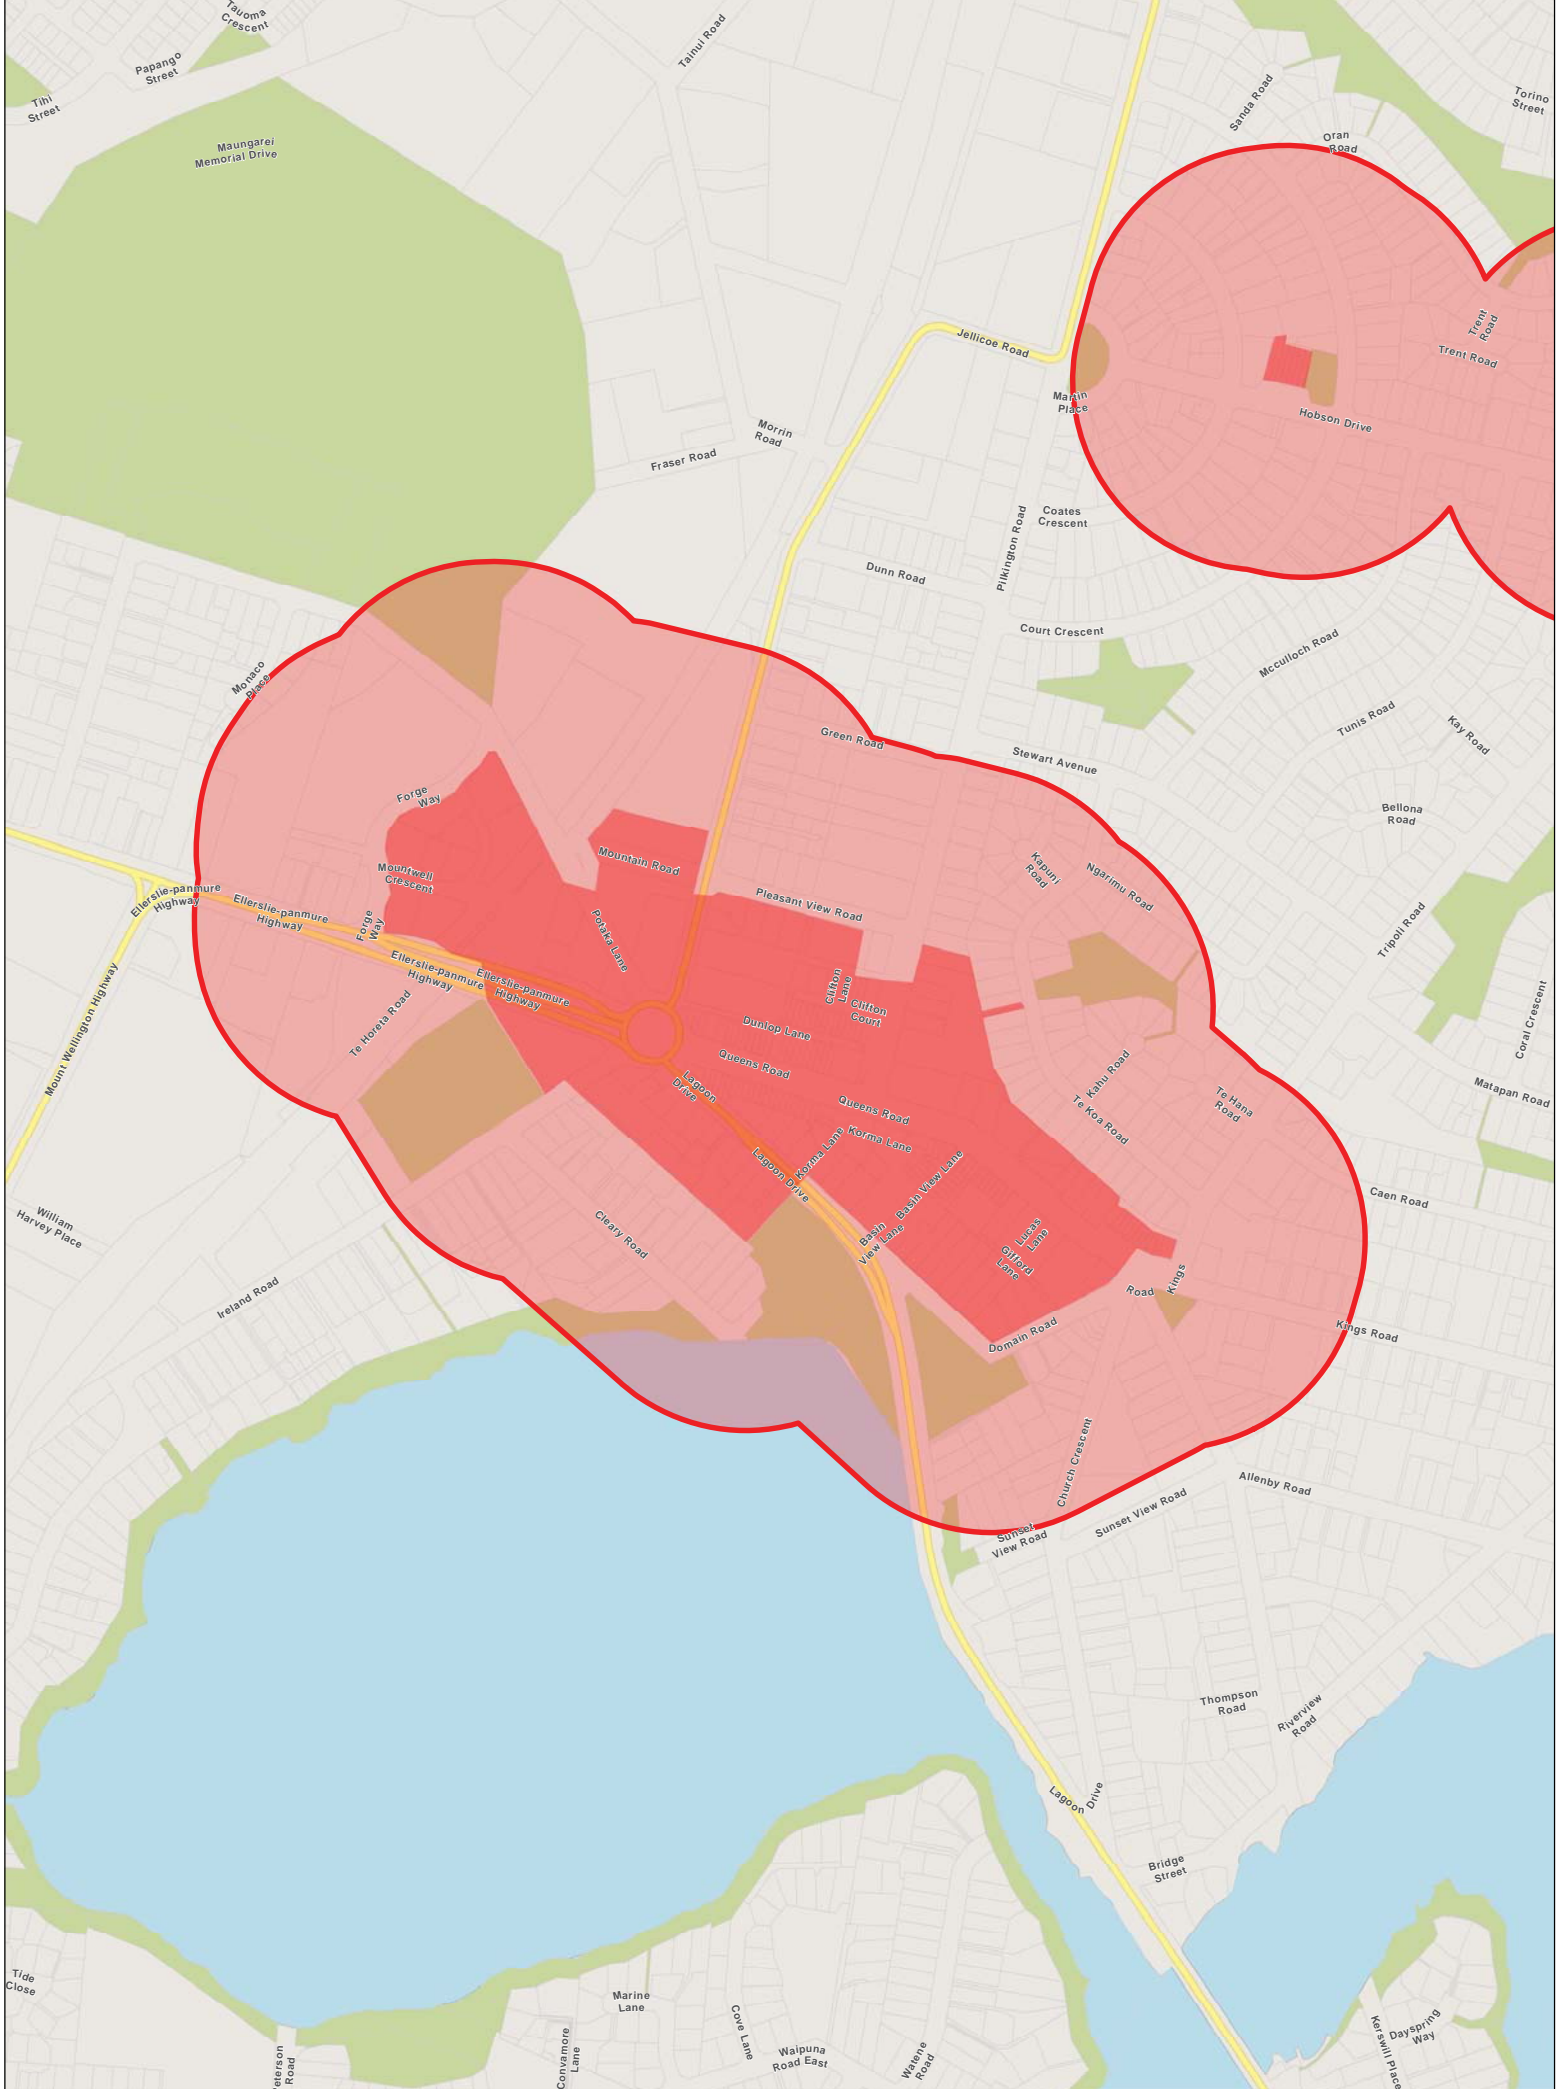

1. **Legend**
2. Priority Overlay area
   - Business Centre zone

Priority Overlay areas - Panmure

Provisional Auckland Council Local Alcohol Policy