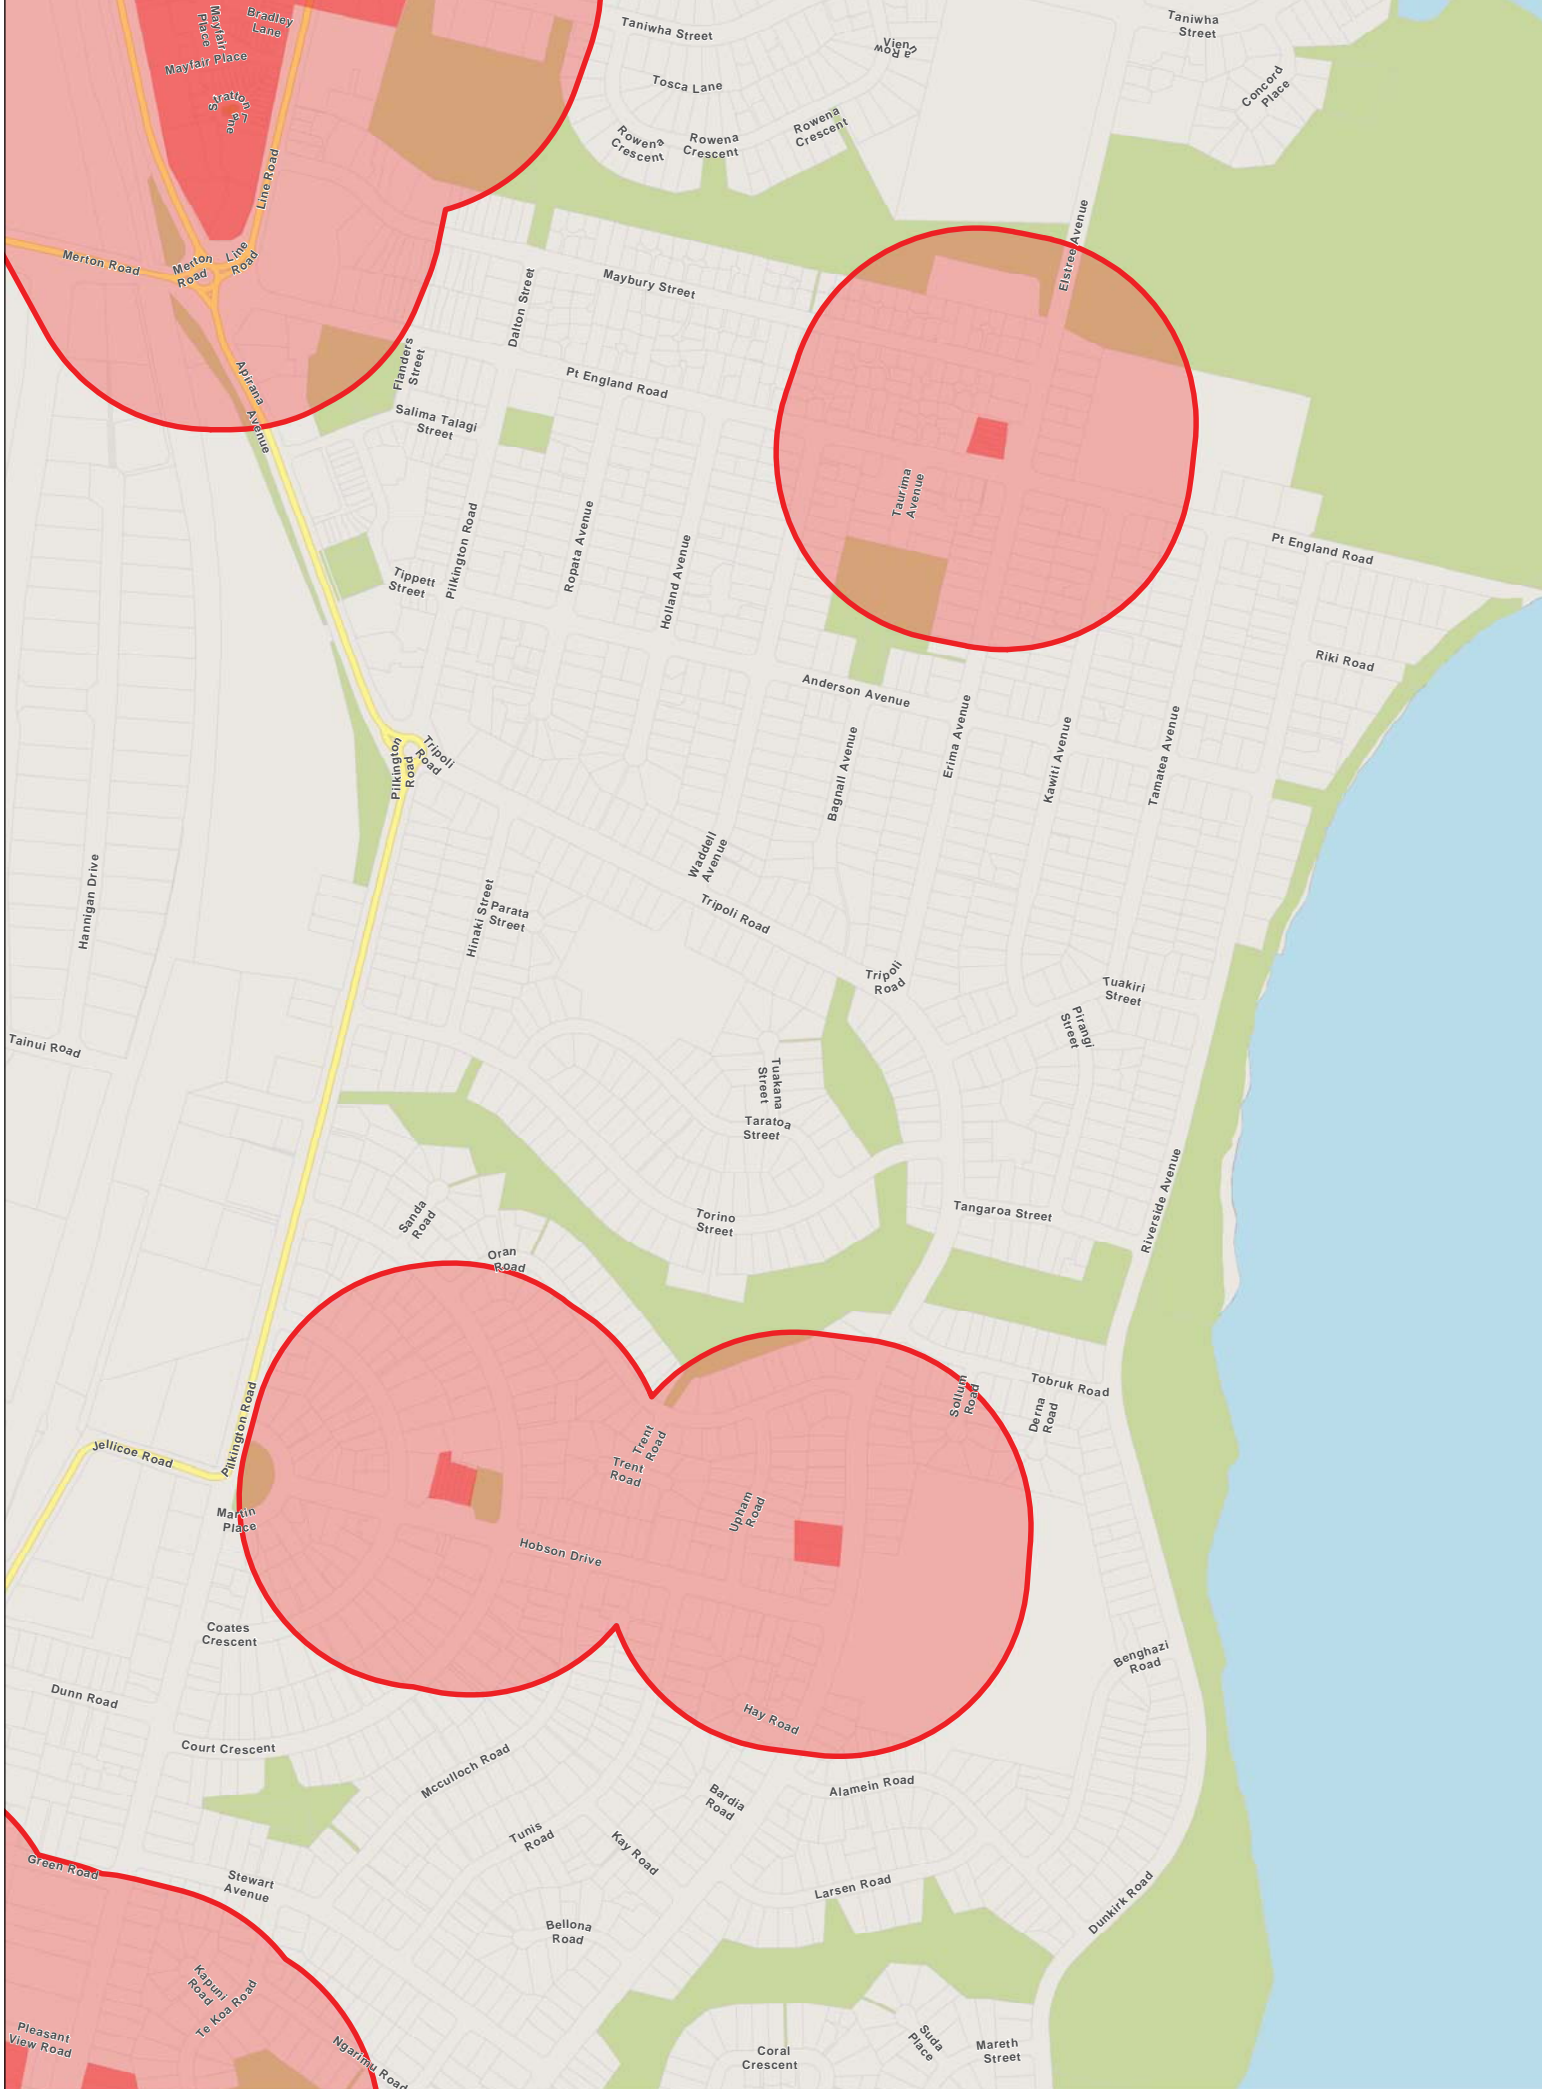

Legend
 Priority Overlay area
 Business Centre zone

Priority Overlay areas - Point England Provisional Auckland Council Local Alcohol Policy