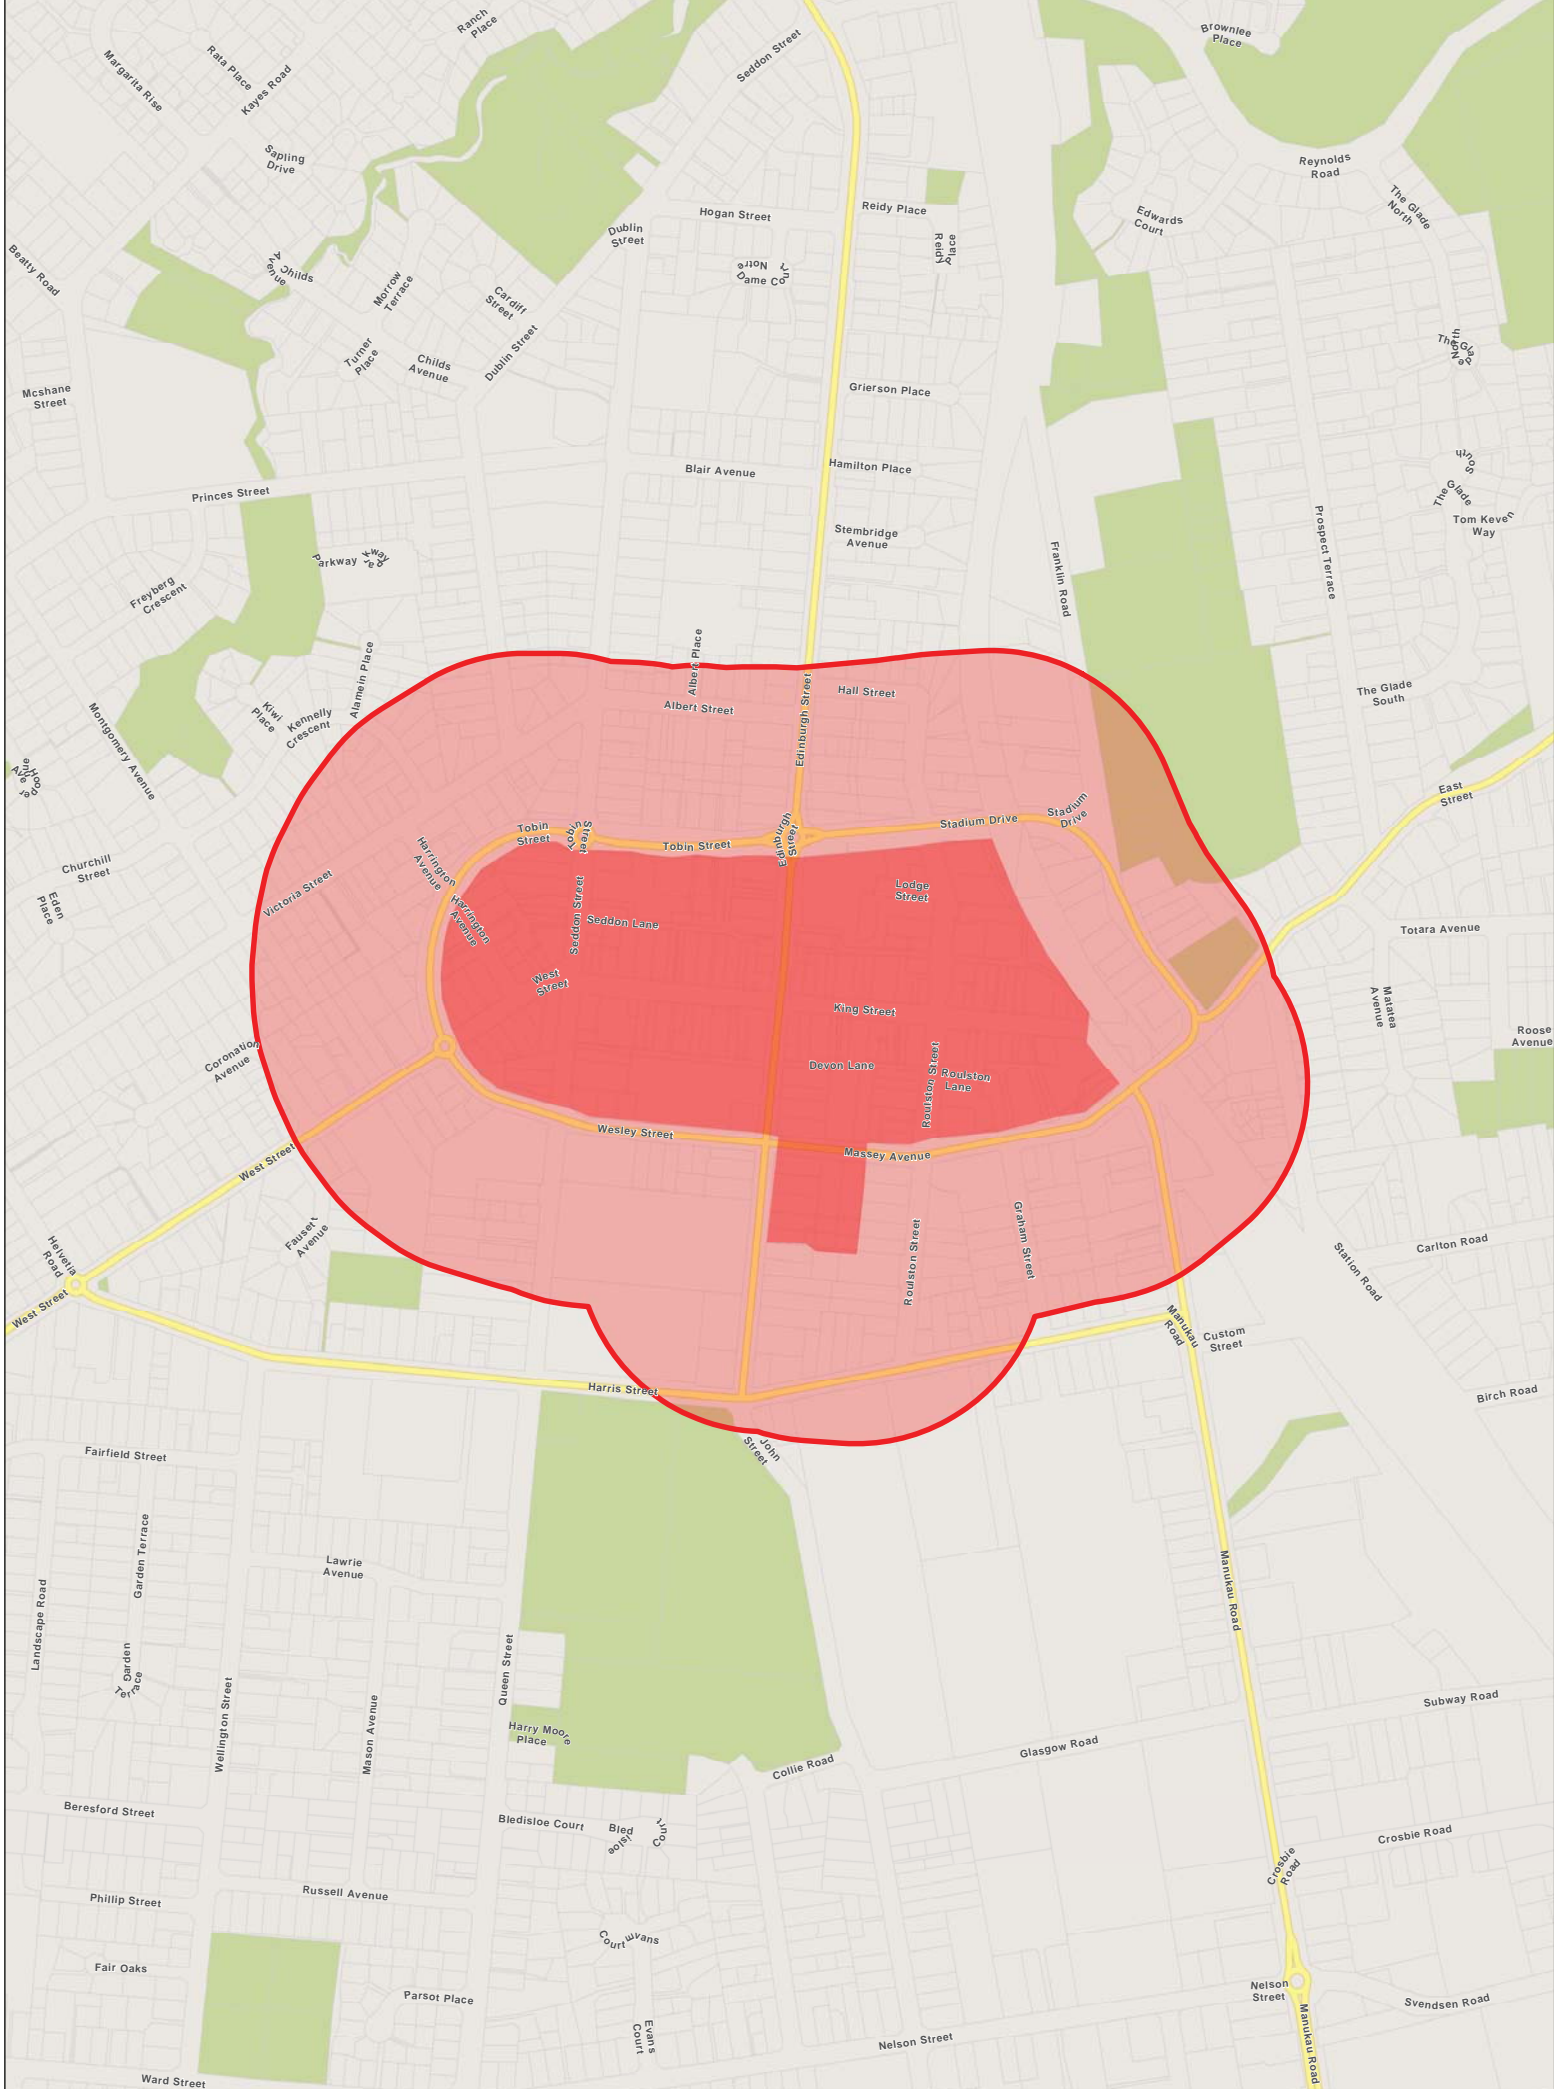

1. **Legend**
2. Priority Overlay area
   - Business Centre zone

Priority Overlay areas - Pukekohe

Provisional Auckland Council Local Alcohol Policy