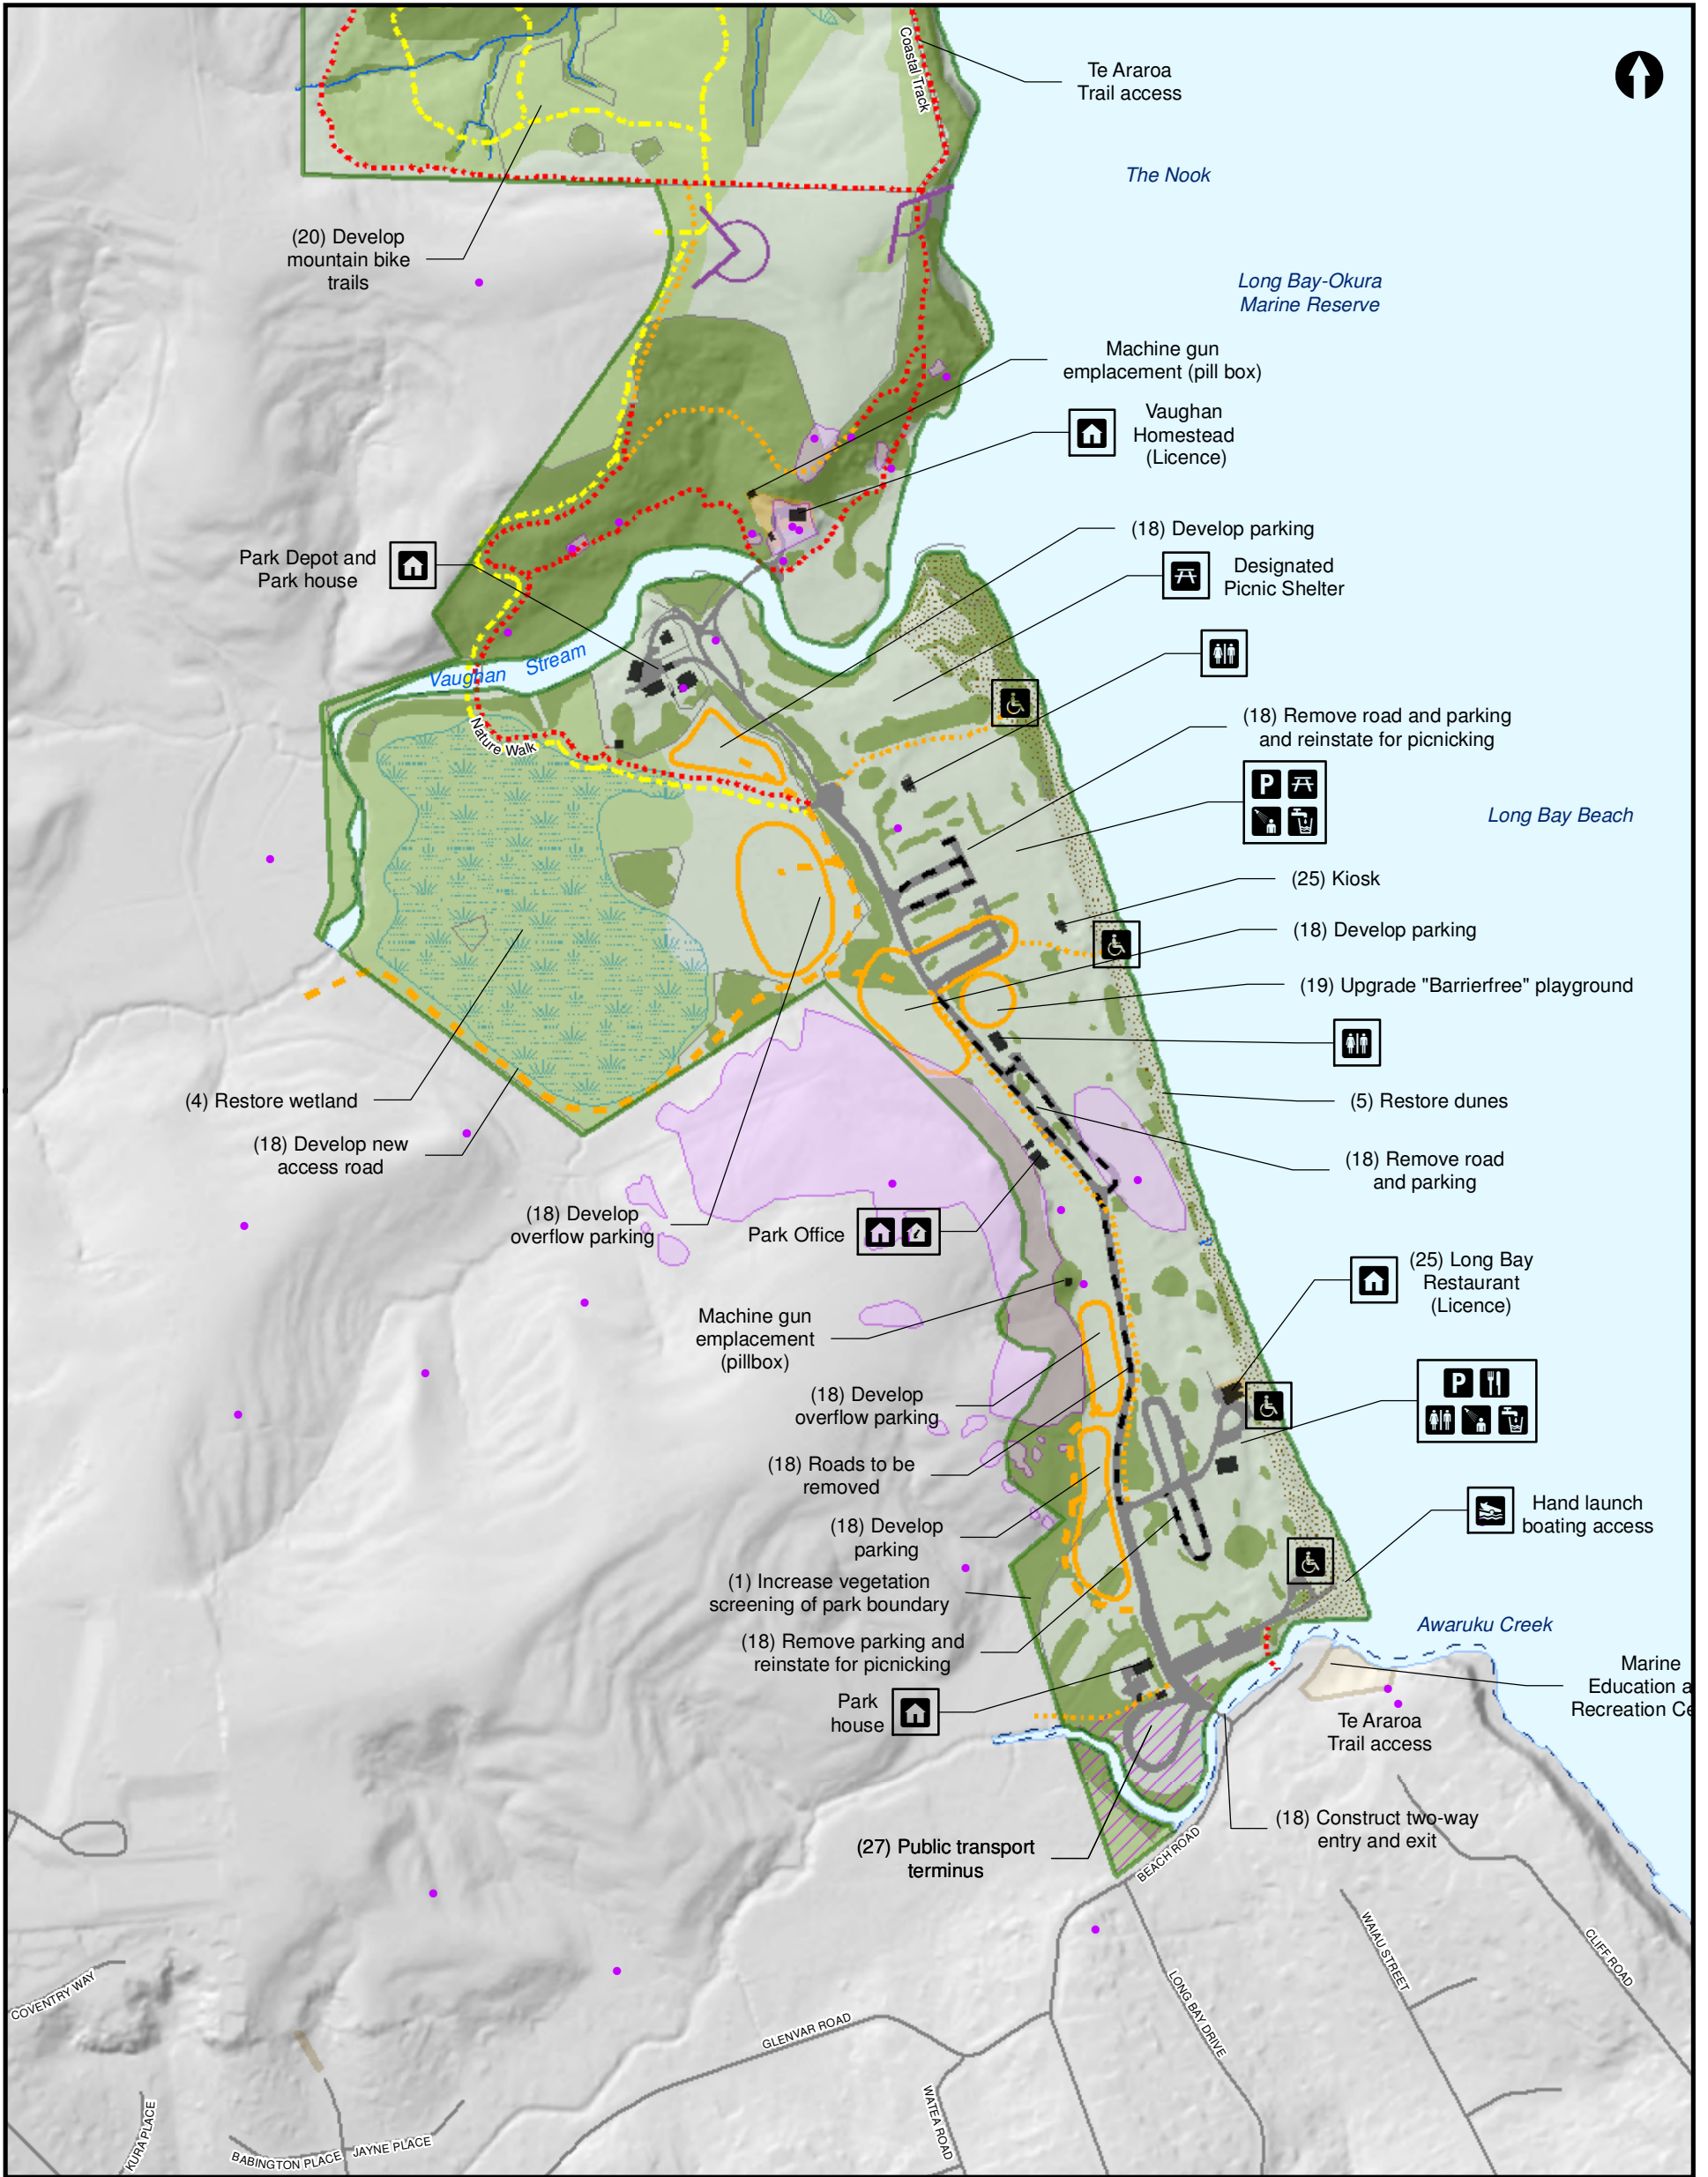

AUCKLAND REGIONAL PARK MANAGEMENT PLAN

Long Bay Regional Park - South

Map 6.2

0 50 100 200 300 400 500 Metres

Scale 1:6,000